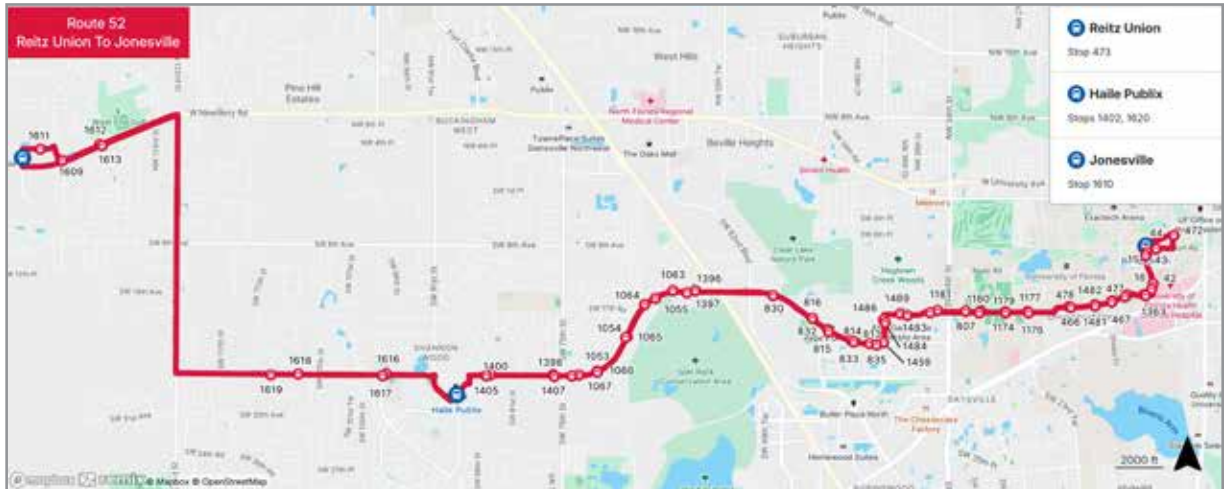

52 ROUTE

REITZ UNION TO JONESVILLE

Complete Route

Days	Wait Time	First run	Last run
Monday-Friday	Every 50-100 min.	Reitz Union 6:30 am	Jonesville 7:00 pm
Saturday / Sunday	No Service.		

To Reitz Union		
MONDAY THROUGH FRIDAY		
A Reitz Union	B Jonesville	
6:30	7:15	R
7:20	8:05	R
8:10	8:55	R
9:00	9:45	R
9:50	10:35	R
11:30	12:15	R
1:10	1:55	R
2:50	3:35	R
3:40	4:25	R
4:30	5:15	R
5:20	6:05	R
6:10	6:55	R

To Jonesville		
MONDAY THROUGH FRIDAY		
B Jonesville	A Reitz Union	
7:20	8:05	R
8:10	8:55	R
9:00	9:45	R
9:50	10:35	R
10:40	11:25	R
12:20	1:05	R
2:00	2:45	R
3:40	4:25	R
4:30	5:15	R
5:20	6:05	R
6:10	6:55	R
7:00	7:45	R