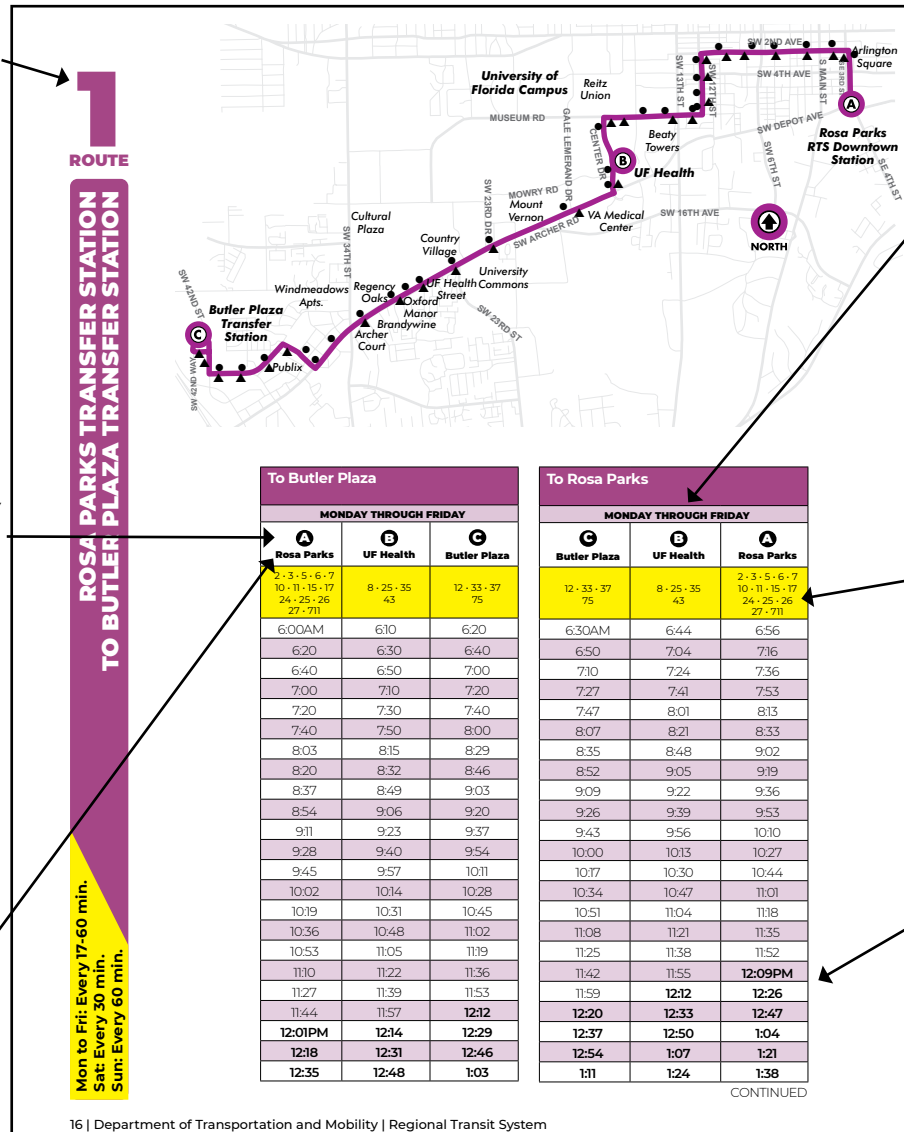

ON BUS AND AT STOP

When your ride needs a ride...

Sometimes even your ride needs a ride. That's why every RTS bus has a front-mounted bike rack that holds up to at least 2 bicycles. To use it, just signal the driver so they know you're going in front of the bus, then load up your bike. Spaces are available on a first-come, first-served basis. Between your bike and RTS, there isn't anywhere in town you can't get to.

SAMPLE SCHEDULE

The route number and name of the route are found on the top of the page.

Called timepoints, these are not the only stops on the route, but the ones that correspond to the times listed below each one. The letter in the circle can be found on the map for that route to pinpoint the location.

These headings tell the direction the route travels for the times listed.

These headings tell which days of the week the list applies.

These numbers indicate the routes that share this common stop. Routes listed may be across roadway heading in opposite direction.

Bold type indicates pm times.

Bold type indicates pm times.
Reading each column from top to bottom, you can see each time that the bus stops at the timepoints listed above.
Reading from left to right, you can see when each trip will travel from one timepoint to another.

Florida Laws dealing with public transportation

It is a crime, and criminal penalties shall be enforced for ASSAULT OR BATTERY upon any public transit employee or agent while lawfully engaged in his or her duties – 784.07 Florida Statutes. It is a crime to refuse to pay a fare or attempt to evade payment of a fare. Violators may be lawfully detained for law enforcement – 812.015 Florida Statutes. Offense classification ranges from misdemeanors to first degree felonies with sentences which may include fines and/or imprisonment. These laws also provide ENHANCED PENALTIES for repeat convictions and provide for the DETENTION of a violator.

Violation of any or part of this Code of Conduct may result in removal from the bus and trespass from Gainesville Regional Transit System properties.