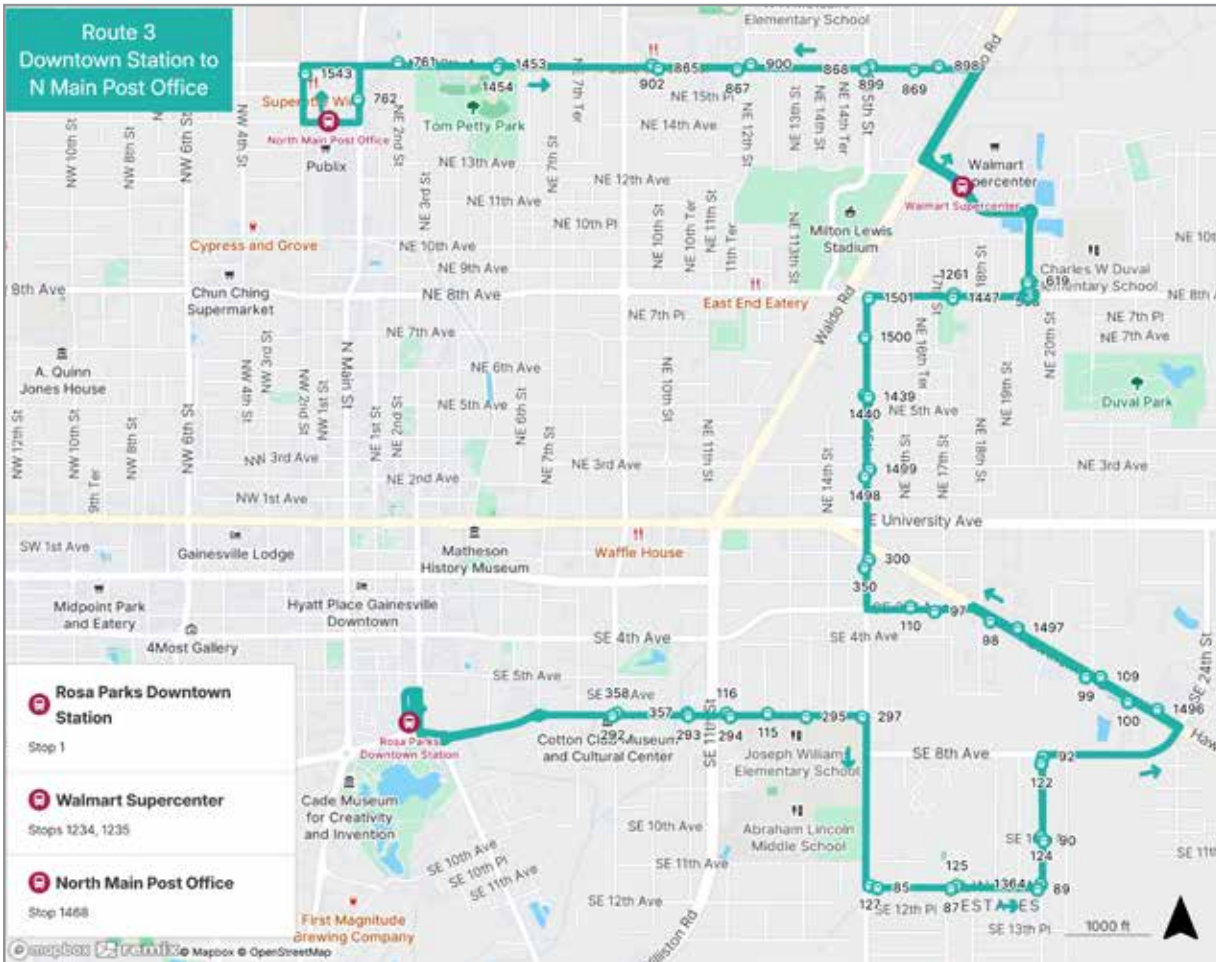

Beginning October 9th

First Trip 7:00am Rosa Parks Transfer Station
Last Trip 5:30pm North Main Post Office

Route 3 Now has Saturday Service

Complete Route

ROSA PARKS TRANSFER STATION TO N MAIN STREET POST OFFICE

Days	Wait Time	First run	Last run
Monday-Friday	Every 60 min.	Rosa Parks 6:00 am	Post Office 7:30 pm
Saturday	Every 60 min.	Rosa Parks 7:00 am	Post Office 5:30 pm
Sunday	No Service.