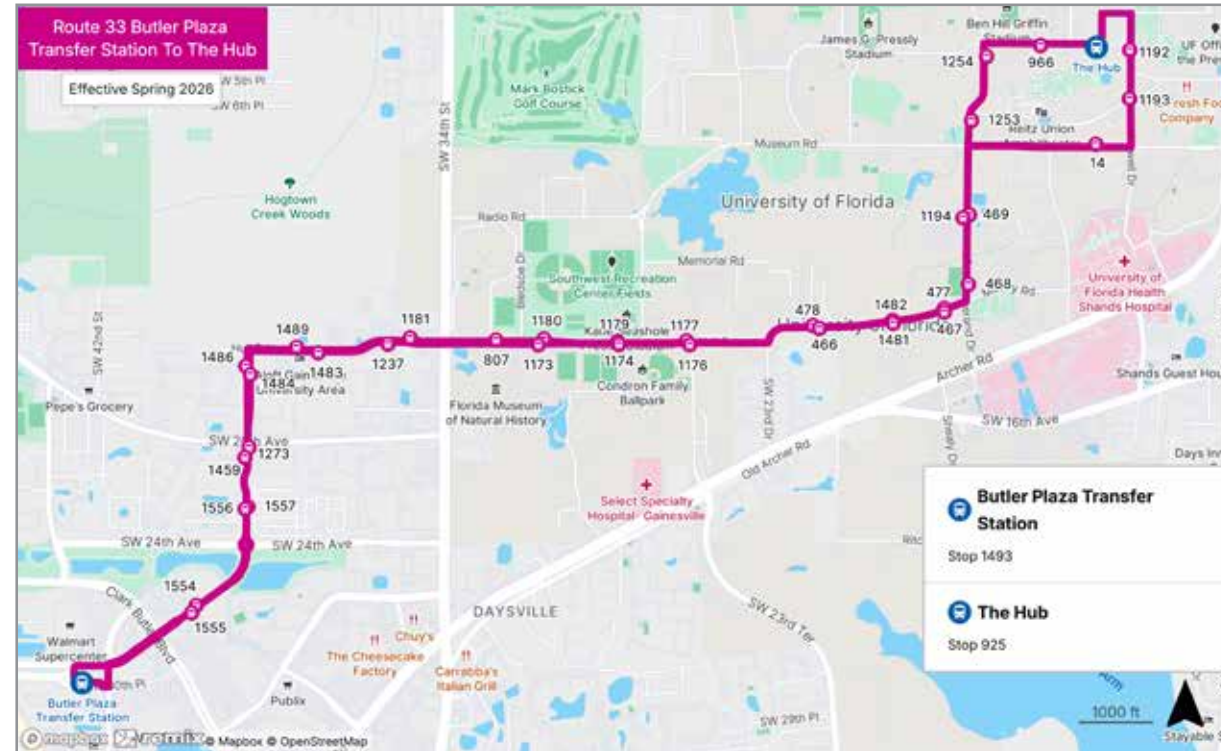

Complete Route

Days	Wait Time	First run	Last run
Monday-Friday	Every 25-50 min.	Butler Plaza 6:30 am	Hub 10:25 pm
Reduced	Every 50 min.	Butler Plaza 6:55 am	Hub 10:25 pm
Saturday	Every 25 min.	Butler Plaza 6:55 am	Hub 6:40 pm
Sunday	Every 50 min.	Butler Plaza 9:50 am	Hub 5:50 pm

NOTE: Decrease in frequency on weekdays. Service ends at 11:00pm.

To The Hub		
MONDAY THROUGH FRIDAY		
A Butler Plaza	B The HUB	
6:30	6:57	
6:55	7:22	
7:20	7:47	
7:45	8:12	
8:10	8:37	
8:35	9:02	
9:00	9:27	
9:25	9:52	
9:50	10:17	
10:15	10:42	
10:40	11:07	
11:05	11:32	
11:30	11:57	

To Butler Plaza		
MONDAY THROUGH FRIDAY		
B The HUB	A Butler Plaza	
7:00	7:18	
7:25	7:43	
7:50	8:08	
8:15	8:33	
8:40	8:58	
9:05	9:23	
9:30	9:48	
9:55	10:13	
10:20	10:38	
10:45	11:03	
11:10	11:28	
11:35	11:53	
12:00	12:18	

To The Hub		
MONDAY THROUGH FRIDAY		
A Butler Plaza	B The HUB	
11:55	12:22	
12:20	12:47	
12:45	1:12	
1:10	1:37	
1:35	2:02	
2:00	2:27	
2:25	2:52	
2:50	3:17	
3:15	3:42	
3:40	4:07	
4:05	4:32	
4:30	4:57	
4:55	5:22	
5:20	5:47	
5:45	6:12	
6:10	6:37	
6:35	7:02	
7:00	7:27	
7:25	7:52	
7:50	8:17	
8:15	8:42	
8:40	9:07	
9:05	9:32	
9:55	10:22	

To Butler Plaza		
MONDAY THROUGH FRIDAY		
B The HUB	A Butler Plaza	
12:25	12:43	
12:50	1:08	
1:15	1:33	
1:40	1:58	
2:05	2:23	
2:30	2:48	
2:55	3:13	
3:20	3:38	
3:45	4:03	
4:10	4:28	
4:35	4:53	
5:00	5:18	
5:25	5:43	
5:50	6:08	
6:15	6:33	
6:40	6:58	
7:05	7:23	
7:30	7:48	
7:55	8:13	
8:20	8:38	
8:45	9:03	
9:10	9:28	
9:35	9:53	
10:25	10:43	

To The Hub		
REDUCED		
A Butler Plaza	B The HUB	
6:55	7:22	R
7:45	8:12	R
8:35	9:02	R
9:25	9:52	R
10:15	10:42	R
11:05	11:32	R
11:55	12:22	R
12:45	1:12	R
1:35	2:02	R
2:25	2:52	R
3:15	3:42	R
4:05	4:32	R
4:55	5:22	R
5:45	6:12	R
6:35	7:02	R

To Butler Plaza		
REDUCED		
B The HUB	A Butler Plaza	
7:25	7:43	R
8:15	8:33	R
9:05	9:23	R
9:55	10:13	R
10:45	11:03	R
11:35	11:53	R
12:25	12:43	R
1:15	1:33	R
2:05	2:23	R
2:55	3:13	R
3:45	4:03	R
4:35	4:53	R
5:25	5:43	R
6:15	6:33	R
7:05	7:23	R