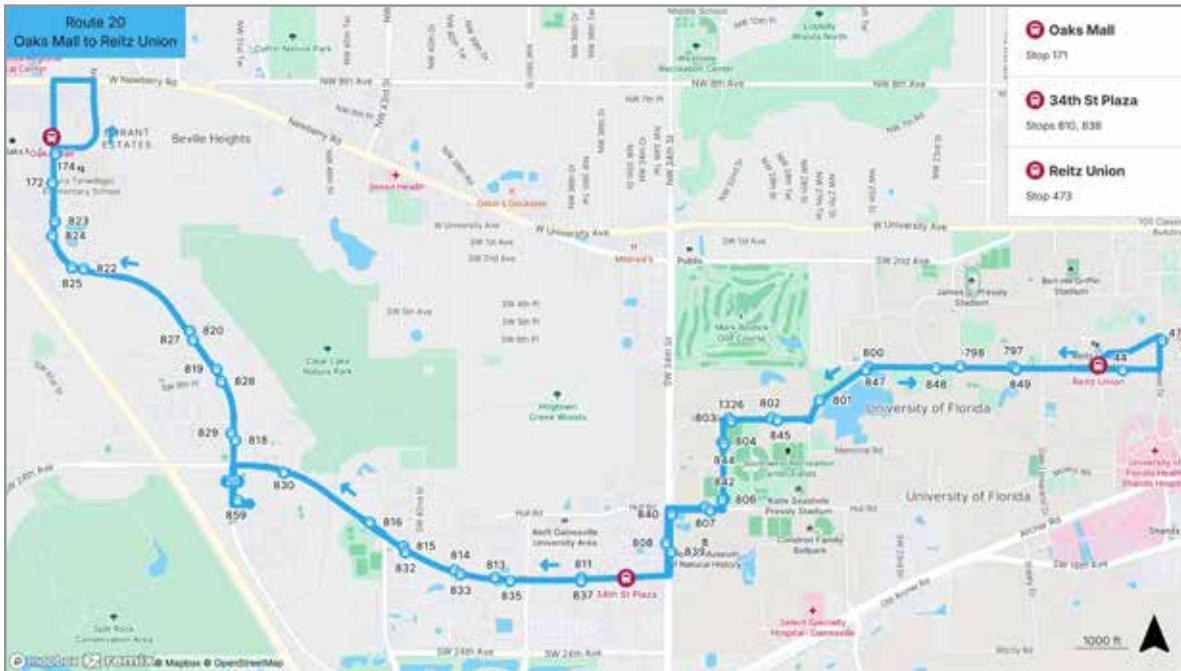

Complete Route

Days	Wait Time	First run	Last run
Monday-Friday	Every 24-36 min.	Oaks Mall 6:30 am	Reitz Union 10:30 pm
Saturday	Every 36 min.	Oaks Mall 6:54 am	Reitz Union 6:54 pm
Sunday	Every 36 min.	Oaks Mall 9:54 am	Reitz Union 5:42 pm

NOTE: Service inside Cabana Beach Apt. decreases frequency on weekends and weekday.
Service ends at 11:0pm

To Reitz Union			
MONDAY THROUGH FRIDAY			
A Oaks Mall	B 34th St Plaza	C Reitz Union	
6:30	6:50	7:04	R
6:54	7:14	7:28	R
7:18	7:38	7:52	R
7:42	8:02	8:16	R
8:06	8:26	8:40	R
8:30	8:50	9:04	R
8:54	9:14	9:28	R
9:18	9:38	9:52	R
9:42	10:02	10:16	R
10:06	10:26	10:40	R
10:30	10:50	11:04	R
10:54	11:14	11:28	R
11:18	11:38	11:52	R
11:42	12:02	12:16	R
12:06	12:26	12:40	R
12:30	12:50	1:04	R

To Oaks Mall			
MONDAY THROUGH FRIDAY			
C Reitz Union	B 34th St Plaza	A Oaks Mall	
7:06	7:14	7:36	R
7:30	7:38	8:00	R
7:54	8:02	8:24	R
8:18	8:26	8:48	R
8:42	8:50	9:12	R
9:06	9:14	9:36	R
9:30	9:38	10:00	R
9:54	10:02	10:24	R
10:18	10:26	10:48	R
10:42	10:50	11:12	R
11:06	11:14	11:36	R
11:30	11:38	12:00	R
11:54	12:02	12:24	R
12:18	12:26	12:48	R
12:42	12:50	1:12	R
1:06	1:14	1:36	R