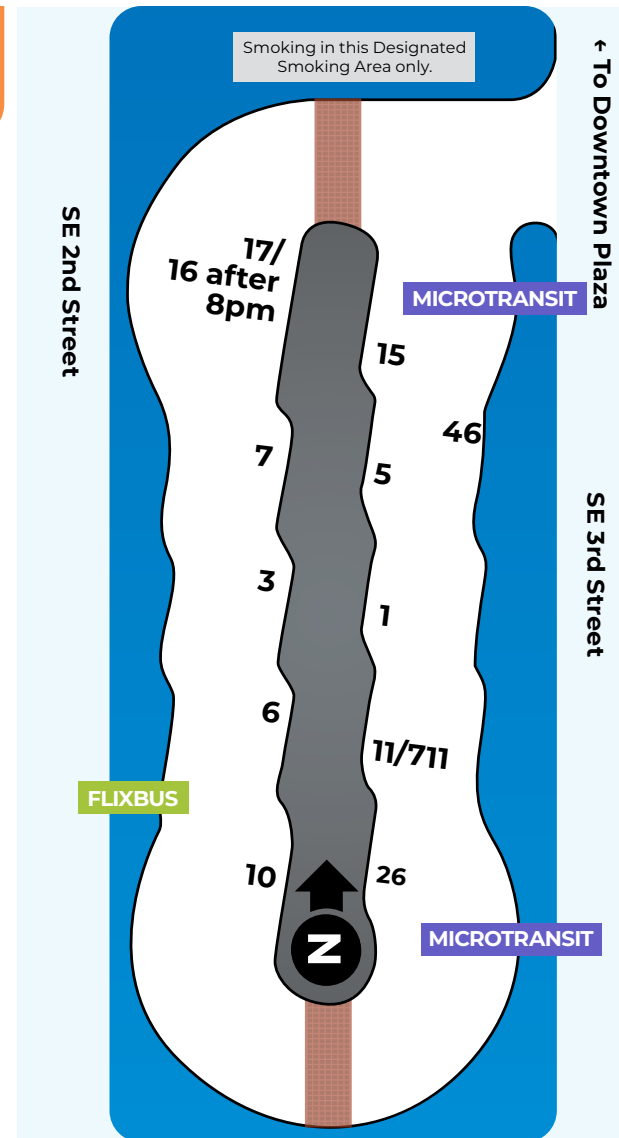

ROSA PARKS TRANSFER STATION

SERVICING ROUTES

1, 3, 5, 6, 7, 10, 11, 15, 16 after 8pm, 17, 26, & 711

ADDRESS

700 SE 3rd Street, is located at the corner of SE 3rd Street and Depot Avenue.

HOURS OF SERVICE

Monday-Sunday and holidays: 8:00am - 4:00 pm.
No pass sales after 3:45 pm.

Customer Service 352-334-2600

PASSES AND SCHEDULES

Passes and schedules may be obtained at the Rosa Parks Transfer Station. Call (352) 334-2600, or visit our website, www.go-rt.com.

MAILING ADDRESS

Regional Transit System
Station 5 P.O. Box 490 Gainesville, FL
32627-0490

LOCATIONS TO OBTAIN PASSES/SCHEDULES

Passes may be purchased at the following locations:

- **Bus Driver:** All Day/24-Hour Pass and Cash Fare
- **By Mail:** Monthly/31-Day Pass, Semester
- **Pass Rosa Parks RTS Transfer Station:** All Passes
- **Butler Plaza Transfer Station:** All Passes

Mailing Address:

Rosa Parks Transfer Station, RTS-Station 5
PO Box 490
Gainesville, FL 32627-0490

The Butler Plaza Transfer Station

4231 SW 30th Ave, Gainesville, FL 32627
Open Monday through Friday 8am-4pm.
Closed Saturday, Sunday and holidays.

Call (352) 334-2600 and press 1 at prompt for pass information.

The Rosa Parks Transfer Station (located)

700 SE 3rd Street
Open Monday through Friday 7am-5pm.
Closed Saturday, Sunday and holidays.

Call (352) 334-2600 and press 1 at prompt for pass information.

RTS Fare Schedule	Cash Fare (One Way Only)	All Day/ 24-Hour Pass	Monthly/31-Day Pass	Semester Pass
Adults	$1.50	$3.00	$35.00	-
Senior Citizens Age 65+ Valid Photo ID with age Required	$0.75	$3.00	$17.50	-
Students Grade K-12	$0.75	$3.00	$17.50	$60.00
Medicaid & Medicare Recipients Valid Photo ID and Medicaid/Medicare Card Required	$0.75	$3.00	$17.50	-
Veterans & Active Duty Military Valid Veteran/Military Photo ID Required	$0.75	$3.00	$17.50	-
University of Florida Students, Faculty & Staff	Unlimited Prepaid Access with Valid Gator 1 ID			
Santa Fe Students, Faculty & Staff*	Unlimited Prepaid Access with Valid Santa Fe ID (landscape format)			
Shands*, City of Gainesville & GRU Employees	Unlimited Prepaid Access with Valid Employee Photo ID			
ADA Certified Persons	Unlimited Prepaid Access with Valid ADA Photo ID			

*Contact employer for eligibility. Passes not valid for special services. All Day Pass is valid for 24 hours after first use. Monthly Pass is valid for 31 days after first use. Semester Pass is printed with valid dates on back. The prices of passes and fares may change subject to City Commission approval.

BUTLER PLAZA TRANSFER STATION

SERVICING ROUTES

1 • 12 • 33 • 37 • 75