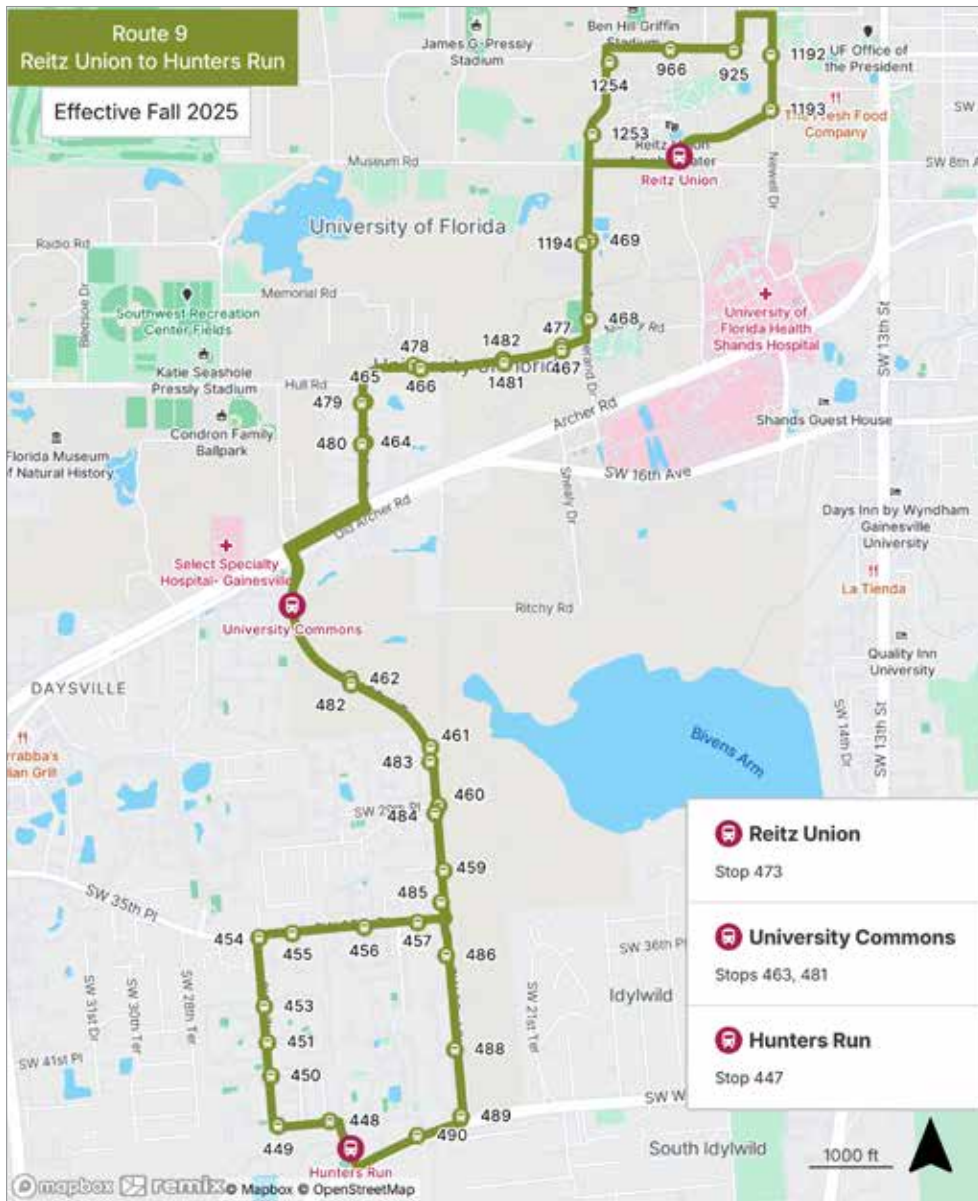

Complete Route

9 ROUTE

REITZ UNION TO HUNTERS RUN

Days	Wait Time	First run	Last run
Monday-Friday	Every 22-45 min.	Hunters Run 6:49 am	Reitz Union 10:38 pm
Reduced	Every 45 min.	Hunters Run 7:00 am	Reitz Union 10:23 pm
Saturday / Sunday	No Service.		

NOTE: Decreased frequency on weekdays. Service ends at 11:00PM.

To Hunters Run			
MONDAY THROUGH FRIDAY			
A Reitz Union	B University Commons	C Hunters Run	
7:23	7:34	7:42	

To Reitz Union			
MONDAY THROUGH FRIDAY			
C Hunters Run	B University Commons	A Reitz Union	
7:00	7:10	7:20	
7:22	7:32	7:42	
7:45	7:55	8:05