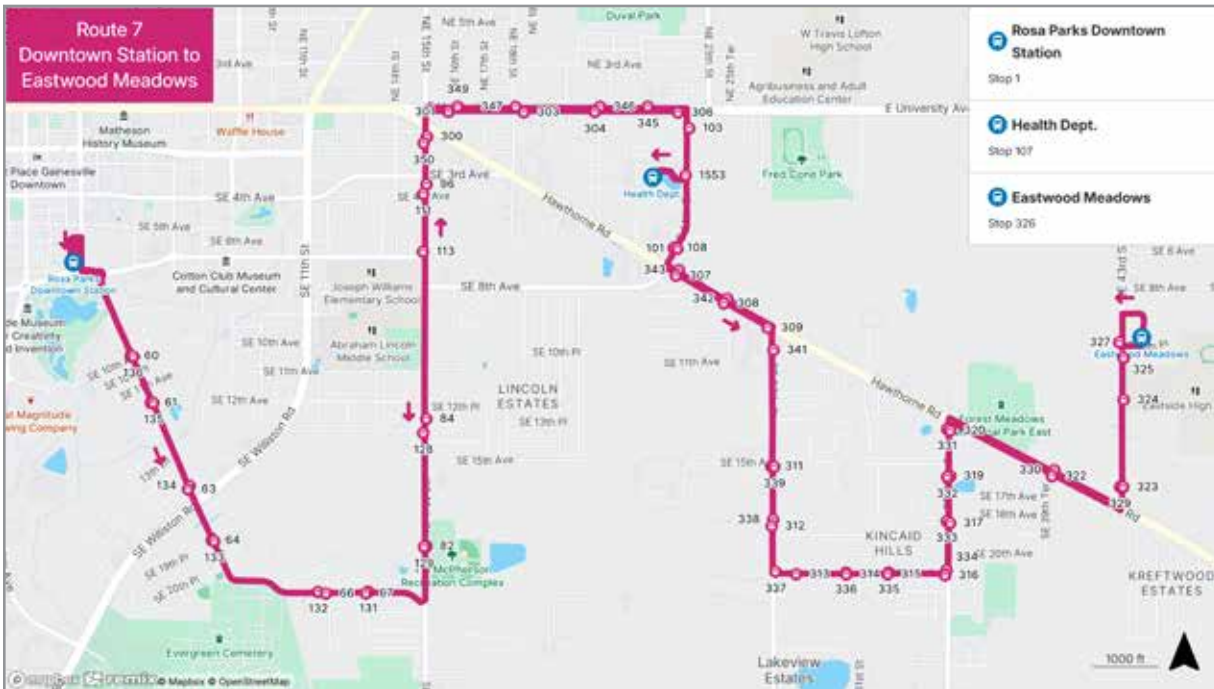

Complete Route

7 ROUTE

ROSA PARKS TO EASTWOOD MEADOWS

Days	Wait Time	First run	Last run
Monday-Friday	Every 60 min.	Rosa Parks 6:00 am	Eastwood Meadows 7:30 pm
Saturday	Every 60 min.	Rosa Parks 7:00 am	Eastwood Meadows 5:30 pm
Sunday	No service		

To Eastwood Meadows			
MONDAY THROUGH FRIDAY			
A Rosa Parks	B Health Dept.	C Eastwood Meadows	
6:00	6:13	6:25	R
7:00	7:13	7:25	R
8:00	8:13	8:25	R
9:00	9:13	9:25	R
10:00	10:13	10:25	R
11:00	11:13	11:25	R
12:00	12:13	12:25	R
1:00	1:13	1:25	R
2:00	2:13	2:25	R
3:00	3:13	3:25	R
4:00	4:13	4:25	R
5:00	5:13	5:25	R
6:00	6:13	6:25	R
7:00	7:13	7:25	R

To Rosa Parks			
MONDAY THROUGH FRIDAY			
C Eastwood Meadows	B Health Dept.	A Rosa Parks	
6:30	6:40	6:55	R
7:30	7:40	7:55	R
8:30	8:40	8:55	R
9:30	9:40	9:55	R
10:30	10:40	10:55	R
11:30	11:40	11:55	R
12:30	12:40	12:55	R
1:30	1:40	1:55	R
2:30	2:40	2:55	R
3:30	3:40	3:55	R
4:30	4:40	4:55	R
5:30	5:40	5:55	R
6:30	6:40	6:55	R
7:30	7:40	7:55	R