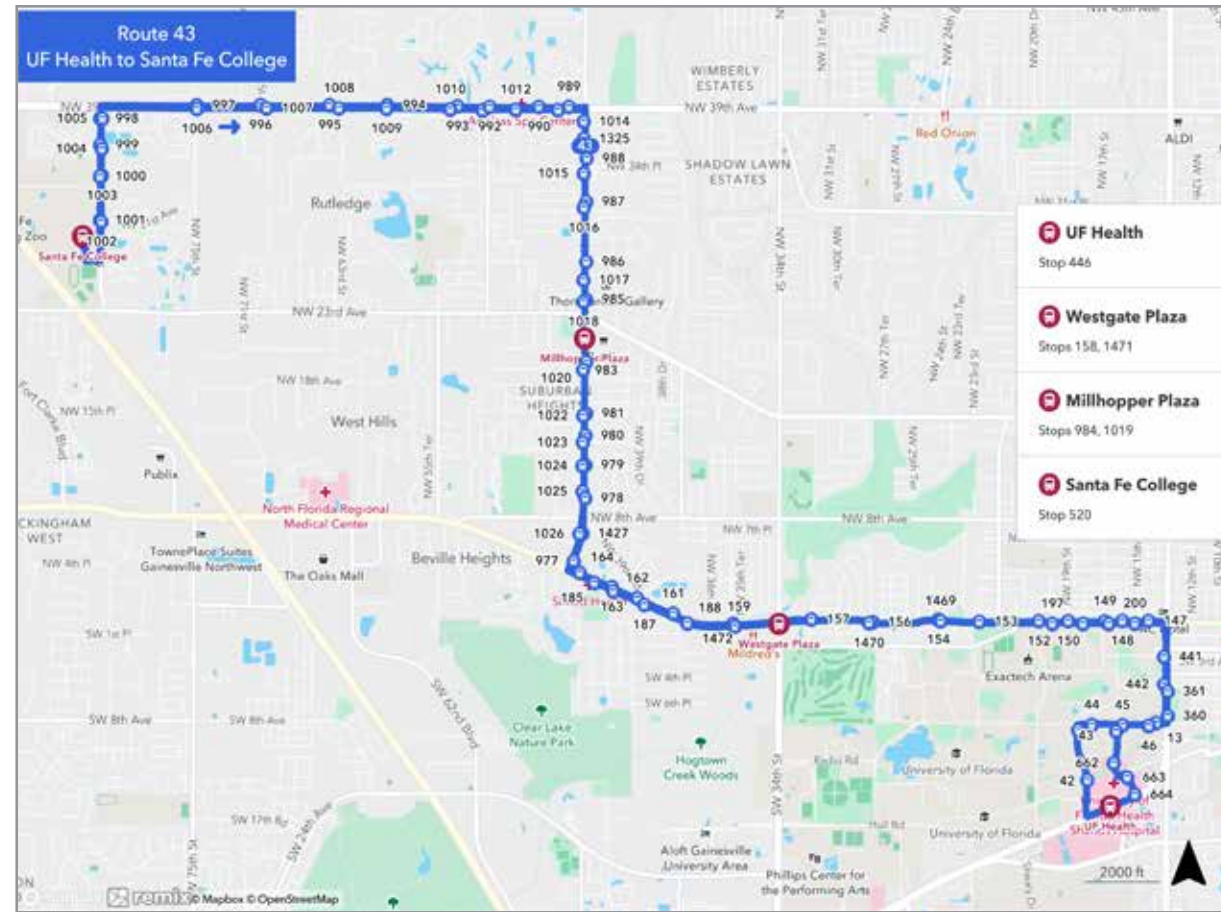

Complete Route

Days	Wait Time	First run	Last run
Monday-Friday	Every 45-90 min	UF Health 6:00 am	SFC 7:27 pm
Saturday	Every 90 min	UF Health 7:30 am	SFC 5:12 pm
Sunday	Every 90 min	UF Health 10:30 am	SFC 5:12 pm

To Santa Fe				
MONDAY THROUGH FRIDAY				
A	B	C	D	
UF Health	Westgate Plaza	Millhopper Plaza	Santa Fe	
6:00	6:15	6:23	6:38	R
6:45	7:00	7:08	7:23	R
7:30	7:45	7:53	8:08	R
8:15	8:30	8:38	8:53	R
9:00	9:15	9:23	9:38	R
9:45	10:00	10:08	10:23	R
10:30	10:45	10:53	11:08	R
12:00	12:15	12:23	12:38	R
1:30	1:45	1:53	2:08	R

To UF Health				
MONDAY THROUGH FRIDAY				
D	C	B	A	
Santa Fe	Hunters Crossing	Westgate Plaza	UF Health	
6:42	6:55	7:13	7:27	R
7:27	7:40	7:58	8:12	R
8:12	8:25	8:43	8:57	R
8:57	9:10	9:28	9:42	R
9:42	9:55	10:13	10:27	R
10:27	10:40	10:58	11:12	R
11:12	11:25	11:43	11:57	R
12:42	12:55	1:13	1:27	R
2:12	2:25	2:43	2:57	R

To Santa Fe				
MONDAY THROUGH FRIDAY				
A	B	C	D	
UF Health	Westgate Plaza	Millhopper Plaza	Santa Fe	
3:00	3:15	3:23	3:38	R
3:45	4:00	4:08	4:23	R
4:30	4:45	4:53	5:08	R
5:15	5:30	5:38	5:53	R
6:00	6:15	6:23	6:38	R

To UF Health				
MONDAY THROUGH FRIDAY				
D	C	B	A	
Santa Fe	Hunters Crossing	Westgate Plaza	UF Health	
3:42	3:55	4:13	4:27	R
4:27	4:40	4:58	5:12	R
5:12	5:25	5:43	5:57	R
5:57	6:10	6:28	6:42	R
6:42	6:55	7:13	7:27	R

To Santa Fe				
SATURDAY				
A	B	C	D	
UF Health	Westgate Plaza	Millhopper Plaza	Santa Fe	
7:30	7:45	7:53	8:08	
9:00	9:15	9:23	9:38	
10:30	10:45	10:53	11:08	
12:00	12:15	12:23	12:38	
1:30	1:45	1:53	2:08	
3:00	3:15	3:23	3:38	
4:30	4:45	4:53	5:08	

To UF Health				
SATURDAY				
D	C	B	A	
Santa Fe	Hunters Crossing	Westgate Plaza	UF Health	
8:12	8:25	8:43	8:57	
9:42	9:55	10:13	10:27	
11:12	11:25	11:43	11:57	
12:42	12:55	1:13	1:27	
2:12	2:25	2:43	2:57	
3:42	3:55	4:13	4:27	
5:12	5:25	5:43	5:57	

To Santa Fe				
SUNDAY				
A	B	C	D	
UF Health	Westgate Plaza	Millhopper Plaza	Santa Fe	
10:30	10:45	10:53	11:08	
12:00	12:15	12:23	12:38	
1:30	1:45	1:53	2:08	
3:00	3:15	3:23	3:38	
4:30	4:45	4:53	5:08	

To UF Health				
SUNDAY				
D	C	B	A	
Santa Fe	Hunters Crossing	Westgate Plaza	UF Health	
11:12	11:25	11:43	11:57	
12:42	12:55	1:13	1:27	
2:12	2:25	2:43	2:57	
3:42	3:55	4:13	4:27	
5:12	5:25	5:43	5:57