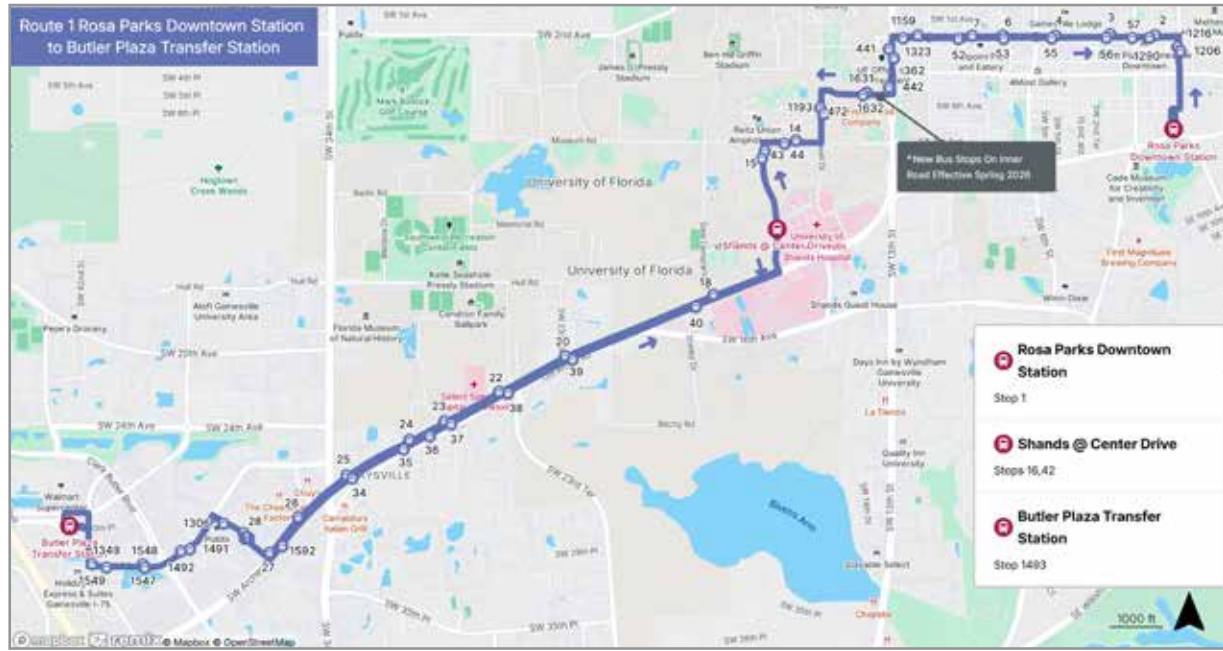

Violation of any or part of this Code of Conduct may result in removal from the bus and trespass from Gainesville Regional Transit System properties.

WEEKDAY CITY SERVICE MAP

- 1** Rosa Parks Transfer Station to Butler Plaza Transfer Station
- 3** Rosa Parks Transfer Station to North Main Street Post Office
- 5** Rosa Parks Transfer Station to Oaks Mall
- 6** Rosa Parks Transfer Station to North Walmart Supercenter
- 7** Rosa Parks Transfer Station to Eastwood Meadows
- 8** North Walmart Supercenter to UF Health
- 9** Reitz Union to Hunters Run
- 10** Rosa Parks Transfer Station to Santa Fe College
- 11** Rosa Parks Transfer Station to Eastwood Meadows
- 12** The Hub to Butler Plaza Transfer Station
- 13** US 441 South to Cottage Grove Apartments
- 15** Rosa Parks Transfer Station to NW 13th Street
- 17** Rosa Parks Transfer Station to Beaty Towers
- 20** Reitz Union to Oaks Mall
- 23** Butler Plaza to Santa Fe College
- 26** Rosa Parks Transfer Station to Airport
- 33** Butler Plaza to the Hub
- 37** Reitz Union to Butler Plaza Transfer Station
- 38** Reitz Union to Enclave / Gainesville Place
- 43** UF Health to Santa Fe College
- 52** Jonesville to Reitz Union
- 75** Oaks Mall to Butler Plaza Transfer Station
- 600** Last Mile/First Mile Eastside to Rosa Parks Transfer Station

City of **Gainesville**

 ADA Service Area
 City Limits
 Lakes
 Parks

0 0.75 1.5 3 Miles

Complete Route

Days	Wait Time	First run	Last run
Monday-Friday	Every 36 min	Butler Plaza 6:27 am	Butler Plaza 10:39 pm
Saturday	Every 36 min	Rosa Parks 7:06 am	Butler Plaza 6:27 pm
Sunday	Every 36 min	Rosa Parks 10:06 am	Butler Plaza 5:15 pm