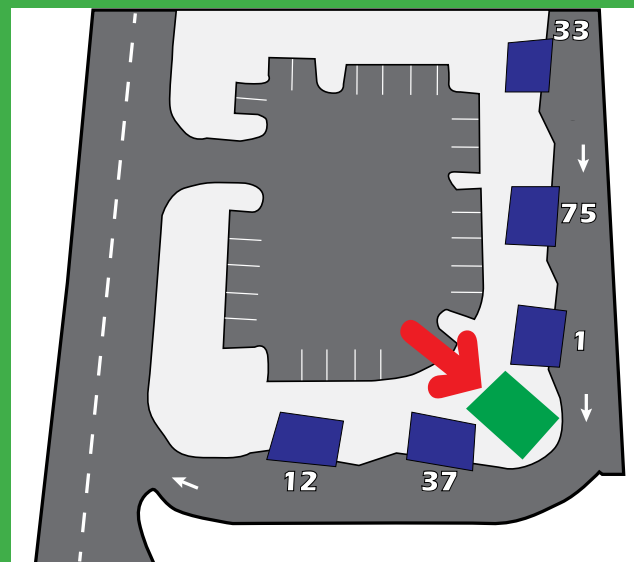

BUTLER PLAZA TRANSFER STATION

SERVICING ROUTES

1 • 12 • 33 • 37 • 75

ADDRESS

4231 SW 30th Avenue
Gainesville, Florida 32627.

RTS NOW HIRING
Temp FT/PT Paratransit Operators

\$16³⁰ an hour

CLICK TO APPLY