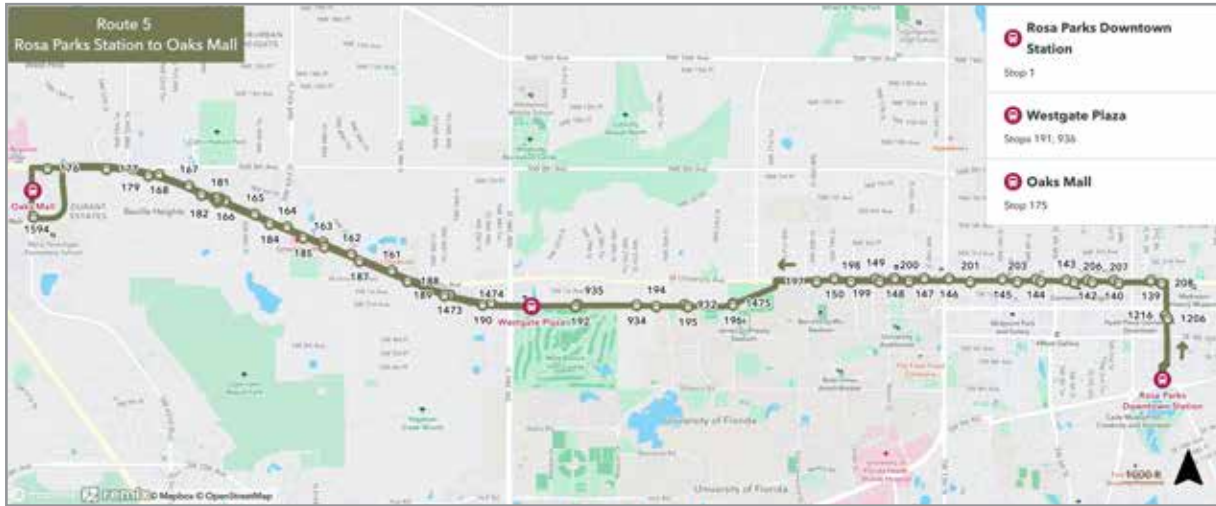

Complete Route

5
ROUTE
ROSA PARKS TO
OAKS MALL

Days	Wait Time	First run	Last run
Monday-Friday	Every 35-80 min.	Rosa Parks 6:00 am	Oaks Mall 10:30 pm
Saturday	Every 70-80 min.	Rosa Parks 7:00 am	Oaks Mall 7:22 pm
Sunday	Every 80 min.	Rosa Parks 10:10 am	Oaks Mall 5:32 pm

To Oaks Mall			
MONDAY THROUGH FRIDAY			
A Rosa Parks Transfer Station	B Westgate Plaza	C Oaks Mall	
6:00	6:13	6:24	R
7:00	7:13	7:24	R
7:35	7:53	8:04	R
8:10	8:28	8:44	R
8:50	9:08	9:24	R
9:30	9:48	10:04	R
10:10	10:28	10:44	R
10:50	11:08	11:24	R
12:10	12:28	12:44	R
1:30	1:48	2:04	R
2:50	3:08	3:24	R
3:30	3:48	4:04	R
4:10	4:28	4:44	R
4:50	5:08	5:24	R
5:30	5:48	6:04	R
6:10	6:28	6:44	R
6:50	7:05	7:16	R
8:00	8:13	8:24	R
9:00	9:13	9:24	R
10:00	10:13	10:24	R

To Rosa Parks			
MONDAY THROUGH FRIDAY			
C Oaks Mall	B Westgate Plaza	A Rosa Parks Transfer Station	
6:30	6:39	6:53	R
7:32	7:42	8:02	R
8:12	8:22	8:42	R
8:52	9:02	9:22	R
9:32	9:42	10:02	R
10:12	10:22	10:42	R
10:52	11:02	11:22	R
11:32	11:42	12:02	R
12:52	1:02	1:22	R
2:12	2:22	2:42	R
3:32	3:42	4:02	R
4:12	4:22	4:42	R
4:52	5:02	5:22	R
5:32	5:42	6:02	R
6:12	6:22	6:42	R
6:52	7:02	7:22	R
7:22	7:32	7:52	R
8:30	8:39	8:53	R
9:30	9:39	9:53	R
10:30	10:39	10:53	R