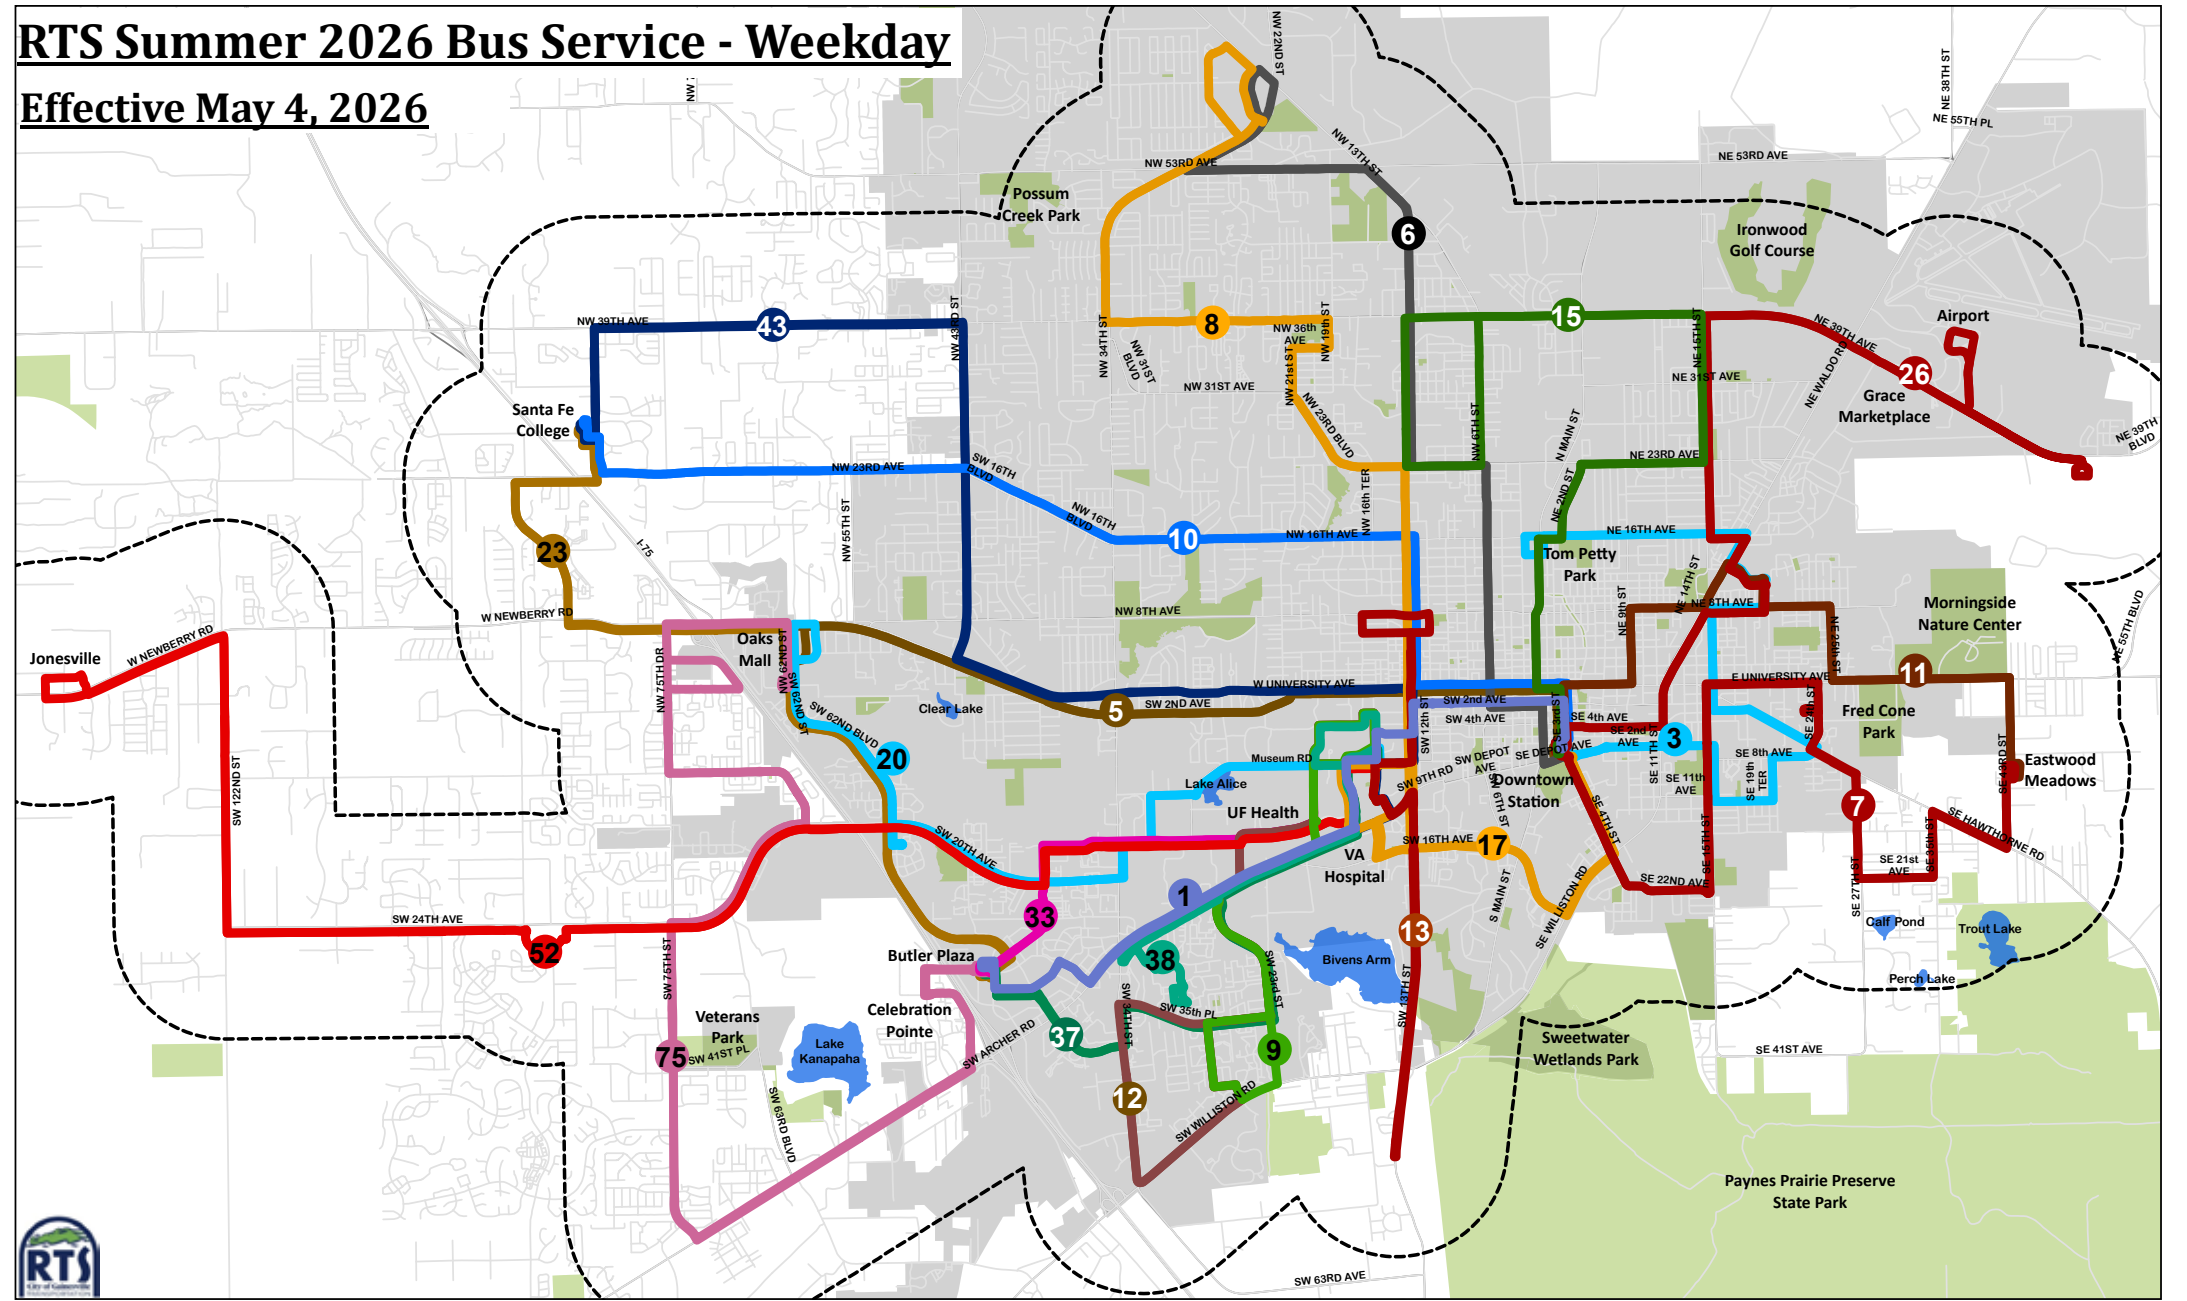

Violation of any or part of this Code of Conduct may result in removal from the bus and trespass from Gainesville Regional Transit System properties.

WEEKDAY CITY SERVICE MAP

- 1** Rosa Parks Transfer Station to Butler Plaza Transfer Station
- 3** Rosa Parks Transfer Station to North Main Street Post Office
- 5** Rosa Parks Transfer Station to Oaks Mall
- 6** Rosa Parks Transfer Station to North Walmart Supercenter
- 7** Rosa Parks Transfer Station to Eastwood Meadows
- 8** North Walmart Supercenter to UF Health
- 9** Reitz Union to Hunters Run
- 10** Rosa Parks Transfer Station to Santa Fe College
- 11** Rosa Parks Transfer Station to Eastwood Meadows
- 12** The Hub to Butler Plaza Transfer Station
- 13** US 441 South to Cottage Grove Apartments
- 15** Rosa Parks Transfer Station to NW 13th Street
- 17** Rosa Parks Transfer Station to Beaty Towers
- 20** Reitz Union to Oaks Mall
- 23** Butler Plaza to Santa Fe College
- 26** Rosa Parks Transfer Station to Airport
- 33** Butler Plaza to the Hub
- 37** Reitz Union to Butler Plaza Transfer Station
- 38** Reitz Union to Enclave / Gainesville Place
- 43** UF Health to Santa Fe College
- 52** Jonesville to Reitz Union
- 75** Oaks Mall to Butler Plaza Transfer Station
- 600** Last Mile/First Mile Eastside to Rosa Parks Transfer Station