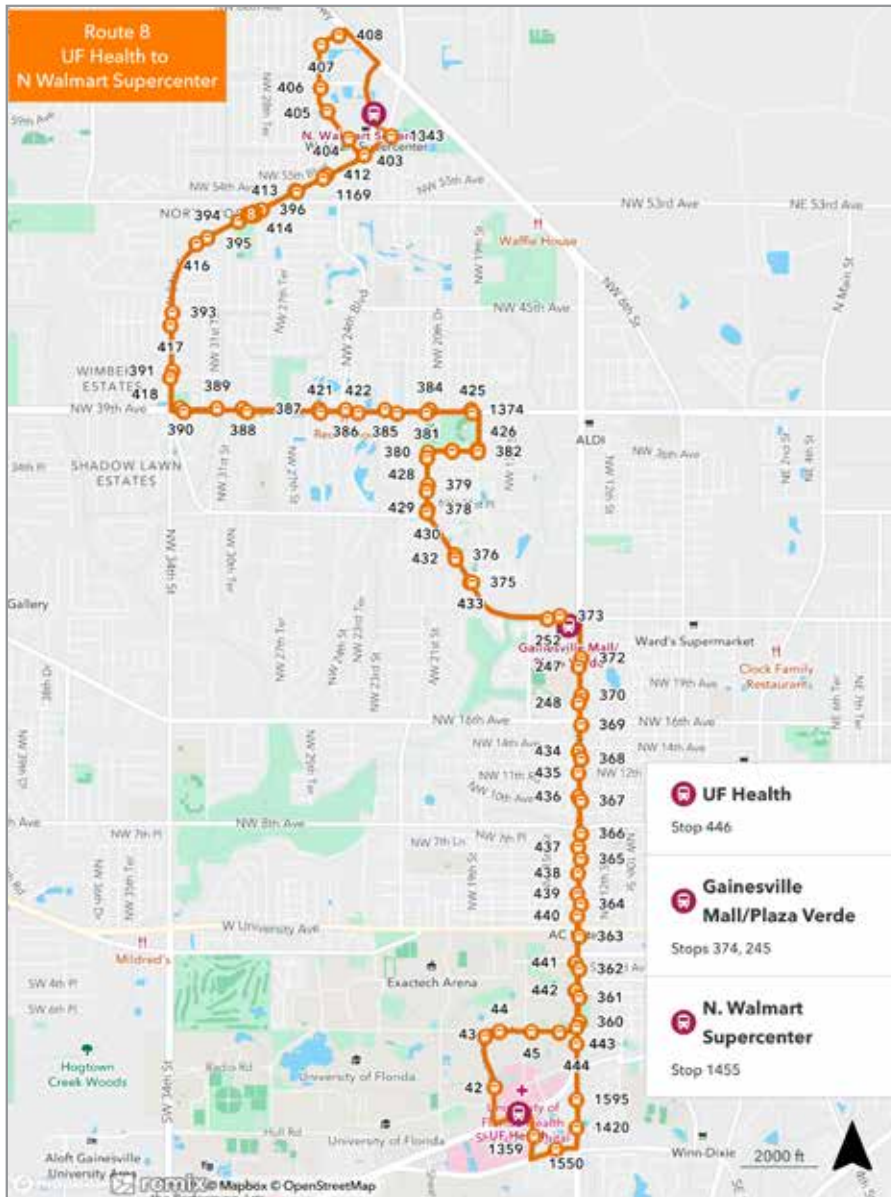

Complete Route

8 ROUTE

UF HEALTH (SHANDS) TO NORTH WALMART SUPERCENTER

Days	Wait Time	First run	Last run
Monday-Friday	Every 40-90 min.	N Walmart 6:00 am	N Walmart 8:50 pm
Saturday	Every 90 min.	UF Health 6:50 am	N Walmart 6:00 pm
Sunday	Every 90 min.	UF Health 9:50 am	UF Health 5:20 pm

To North Walmart Supercenter			
MONDAY THROUGH FRIDAY			
A	B	C	
UF Health	Plaza Verde - NW 23rd Ave / NW 13th St	N Walmart	
6:50	7:04	7:26	R

To UF Health (Shands)			
MONDAY THROUGH FRIDAY			
C	B	A	
N Walmart	Plaza Verde - NW 23rd Ave / NW 13th St	UF Health	
6:00	6:22	6:42	R
6:45	7:07	7:27	R
7:30	7:52	8:12	R