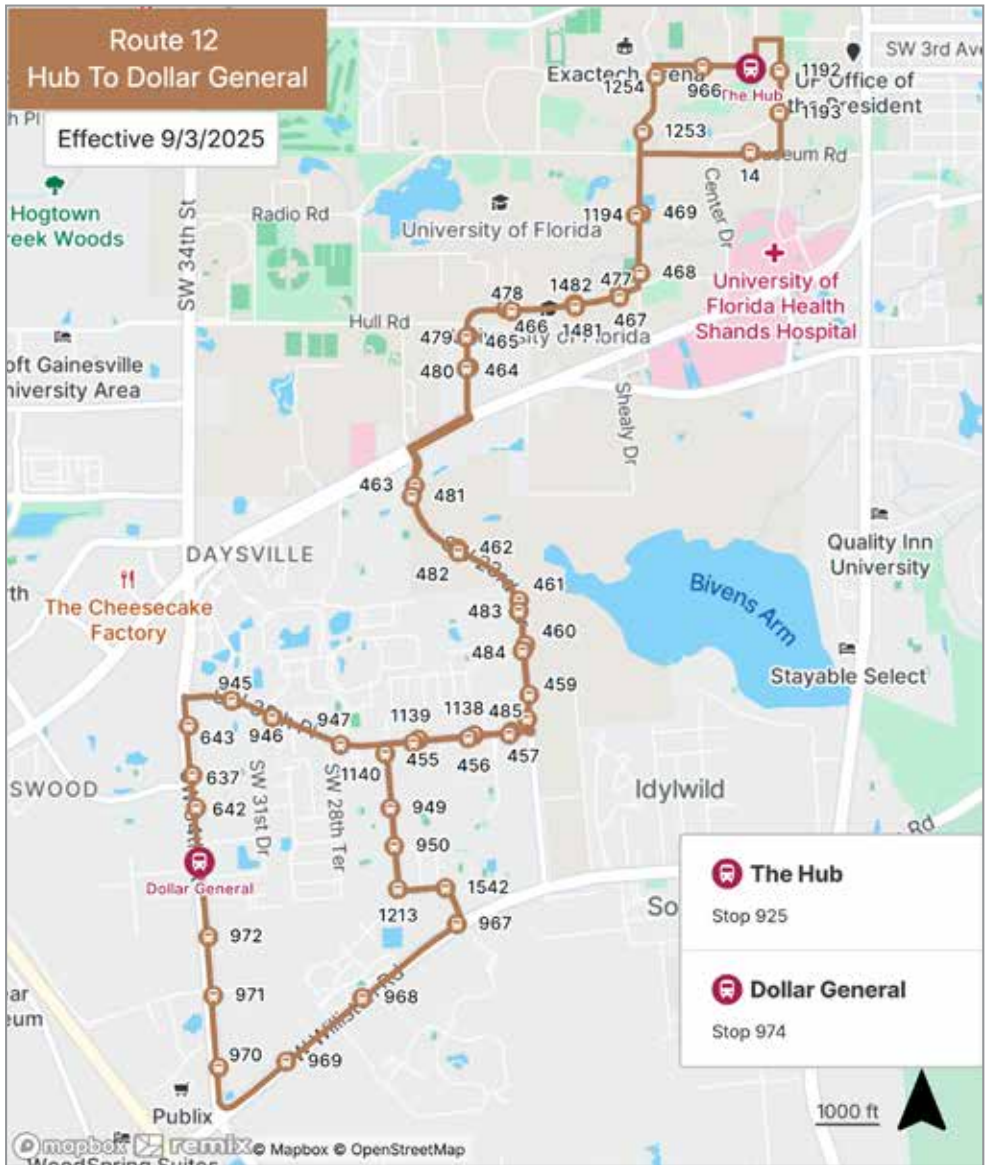

Complete Route

Days	Wait Time	First run	Last run
Monday-Friday	Every 30-60 min.	Dollar General 6:22 am	The Hub 10:50 pm
Reduced	Every 60 min.	Dollar General 6:22 am	The Hub 10:50 pm
Saturday	Every 60 min.	Dollar General 7:22 am	Dollar General 6:22 pm
Sunday	Every 60 min.	Dollar General 9:52 am	Dollar General 5:52 pm

NOTE: Service ends at 11:00pm.

To Dollar General			
MONDAY THROUGH FRIDAY			
A The Hub	B University Commons	C Dollar General	
	6:28	6:45	

To The Hub			
MONDAY THROUGH FRIDAY			
C Dollar General	B University Commons	A The Hub	
6:22	6:27	6:42	
6:52	6:57	7:12