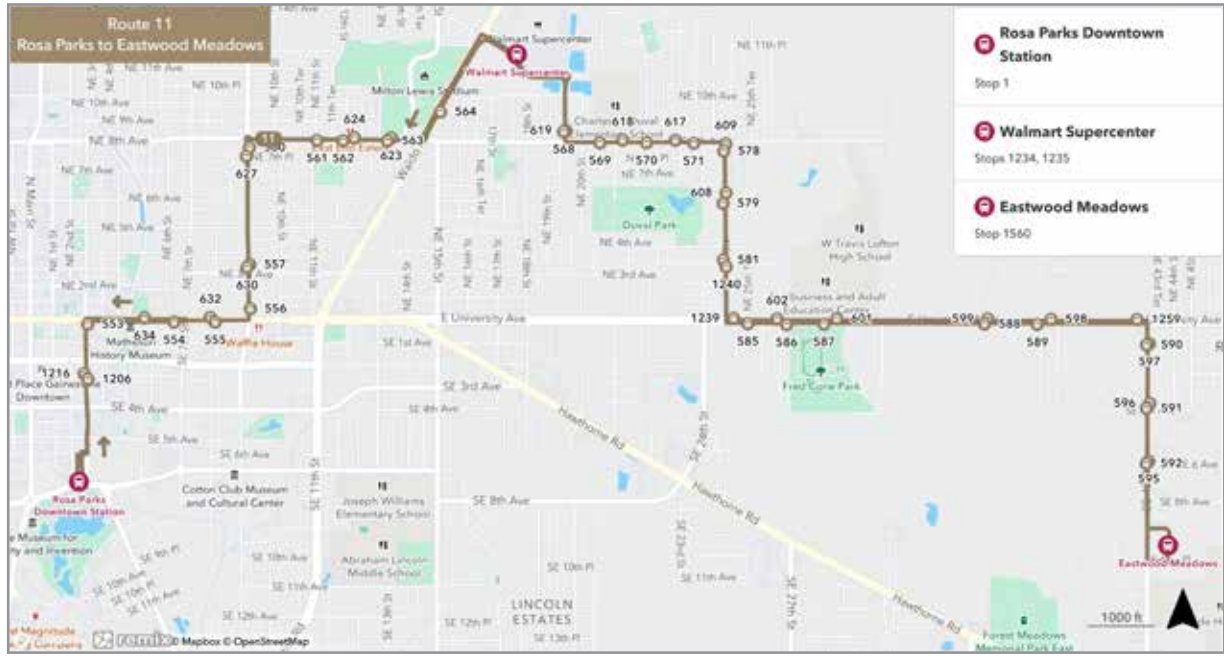

Complete Route

11 ROUTE ROSA PARKS TO EASTWOOD MEADOWS

Days	Wait Time	First run	Last run
Monday-Friday	Every 60 min.	Rosa Parks 6:00 am	Eastwood Meadows 10:30 pm
Saturday	Every 60 min.	Rosa Parks 7:00 am	Eastwood Meadows 6:30 pm
Sunday	Every 60 min.	Rosa Parks 10:00 am	Eastwood Meadows 5:30 pm

To Eastwood Meadows			
MONDAY THROUGH FRIDAY			
A Rosa Parks	B NE Walmart	C Eastwood Meadows.	
6:00	6:07	6:21	R
7:00	7:07	7:21	R
8:00	8:07	8:21	R
9:00	9:07	9:21	R
10:00	10:07	10:21	R
11:00	11:07	11:21	R
12:00	12:07	12:21	R
1:00	1:07	1:21	R
2:00	2:07	2:21	R
3:00	3:07	3:21	R
4:00	4:07	4:21	R
5:00	5:07	5:21	R
6:00	6:07	6:21	R
7:00	7:07	7:21	R
8:00	8:07	8:21	R
9:00	9:07	9:21	R
10:00	10:07	10:21	R

To Rosa Parks			
MONDAY THROUGH FRIDAY			
C Eastwood Meadows	B NE Walmart	A Rosa Parks	
6:30	6:40	6:50	R
7:30	7:40	7:50	R
8:30	8:40	8:50	R
9:30	9:40	9:50	R
10:30	10:40	10:50	R
11:30	11:40	11:50	R
12:30	12:40	12:50	R
1:30	1:40	1:50	R
2:30	2:40	2:50	R
3:30	3:40	3:50	R
4:30	4:40	4:50	R
5:30	5:40	5:50	R
6:30	6:40	6:50	R
7:30	7:40	7:50	R
8:30	8:40	8:50	R
9:30	9:40	9:50	R
10:30	10:40	10:50	R