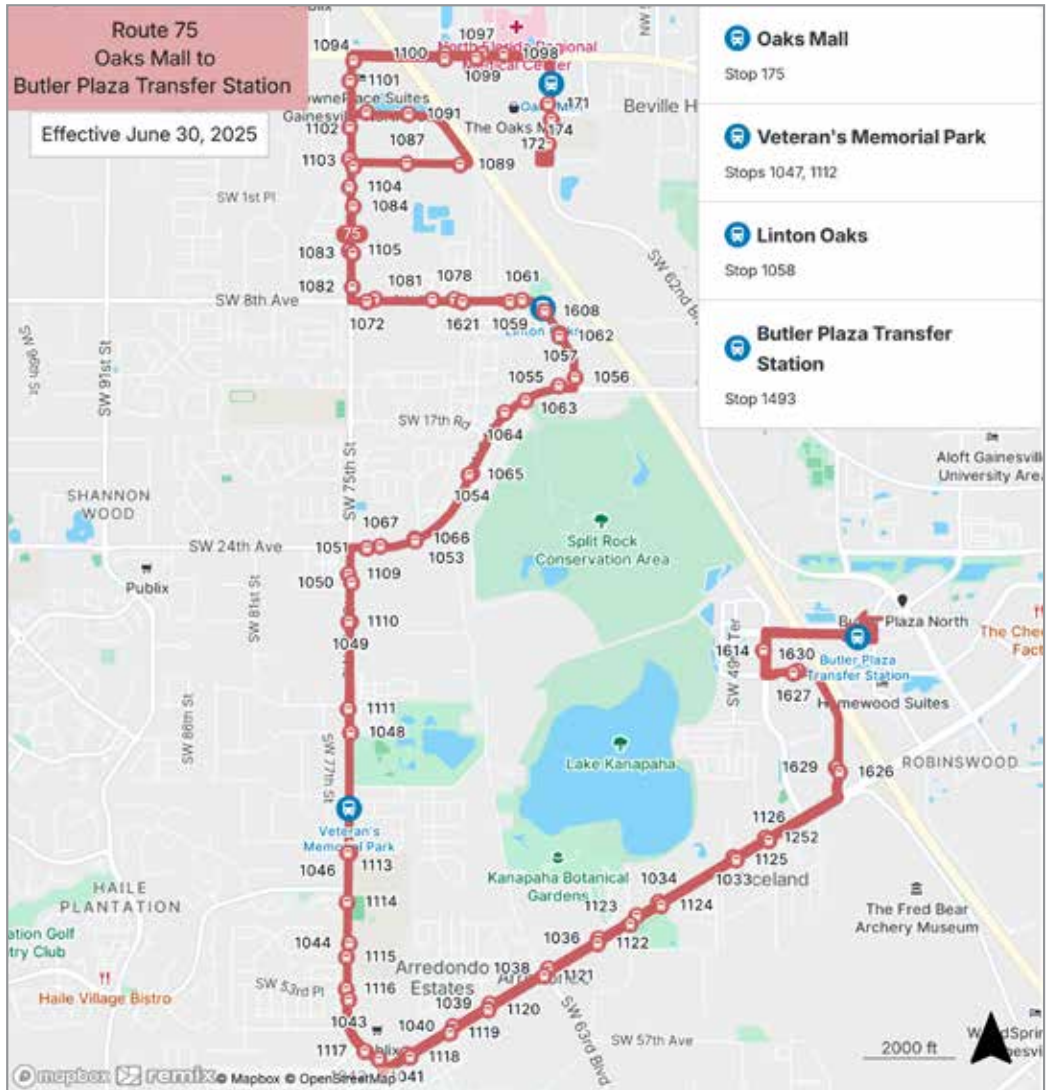

Complete Route

75

ROUTE

OAKS MALL TO BUTLER PLAZA

Days	Wait Time	First run	Last run
Monday-Friday	Every 30-60 min.	Butler Plaza 6:00 am	Butler Plaza 9:30 pm
Saturday	Every 90 min.	Butler Plaza 6:30 am	Butler Plaza 6:30 pm
Sunday	Every 90 min.	Butler Plaza 9:30 am	Butler Plaza 5:00 pm

To Butler Plaza			
MONDAY THROUGH FRIDAY			
A	B	C	
Oaks Mall	Vet Mem Pk	Butler Plaza	
6:45	7:05	7:23	R
7:15	7:35	7:53	R

To Oaks Mall				
MONDAY THROUGH FRIDAY				
D	C	B	A	
Butler Plaza	Vet Mem Pk	Linton Oaks	Oaks Mall	
6:00	6:10	6:17	6:40	R
6:30	6:40	6:47	7:10	R
7:00	7:10	7:17	7:40	R
7:30	7:40	7:47	8:10	R
8:00	8:10	8:17	8:40	R