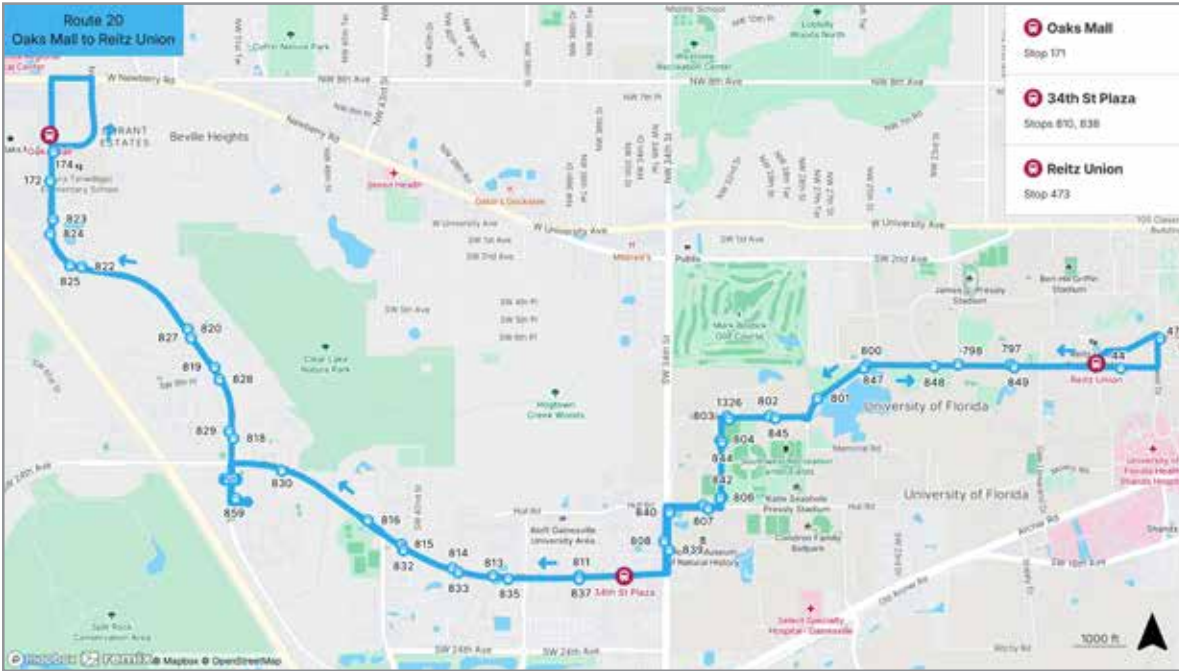

Complete Route

Days	Wait Time	First run	Last run
Monday-Friday	Every 24-36 min.	Oaks Mall 6:30 am	Reitz Union 10:30 pm
Saturday	Every 36 min.	Oaks Mall 6:54 am	Reitz Union 6:54 pm
Sunday	Every 36 min.	Oaks Mall 9:54 am	Reitz Union 5:42 pm

NOTE: Service inside Cabana Beach Apt. decreases frequency on weekends and weekday. Service ends at 11:0pm

To Reitz Union			
MONDAY THROUGH FRIDAY			
A Oaks Mall	B 34th St Plaza	C Reitz Union	
6:30	6:50	7:04	R
6:54	7:14	7:28	R
7:18	7:38	7:52	R
7:42	8:02	8:16	R
8:06	8:26	8:40	R
8:30	8:50	9:04	R
8:54	9:14	9:28	R
9:18	9:38	9:52	R
9:42	10:02	10:16	R
10:06	10:26	10:40	R
10:30	10:50	11:04	R
10:54	11:14	11:28	R
11:18	11:38	11:52	R
11:42	12:02	12:16	R
12:06	12:26	12:40	R
12:30	12:50	1:04	R

To Oaks Mall			
MONDAY THROUGH FRIDAY			
C Reitz Union	B 34th St Plaza	A Oaks Mall	
7:06	7:14	7:36	R
7:30	7:38	8:00	R
7:54	8:02	8:24	R
8:18	8:26	8:48	R
8:42	8:50	9:12	R
9:06	9:14	9:36	R
9:30	9:38	10:00	R
9:54	10:02	10:24	R
10:18	10:26	10:48	R
10:42	10:50	11:12	R
11:06	11:14	11:36	R
11:30	11:38	12:00	R
11:54	12:02	12:24	R
12:18	12:26	12:48	R
12:42	12:50	1:12	R
1:06	1:14	1:36	R