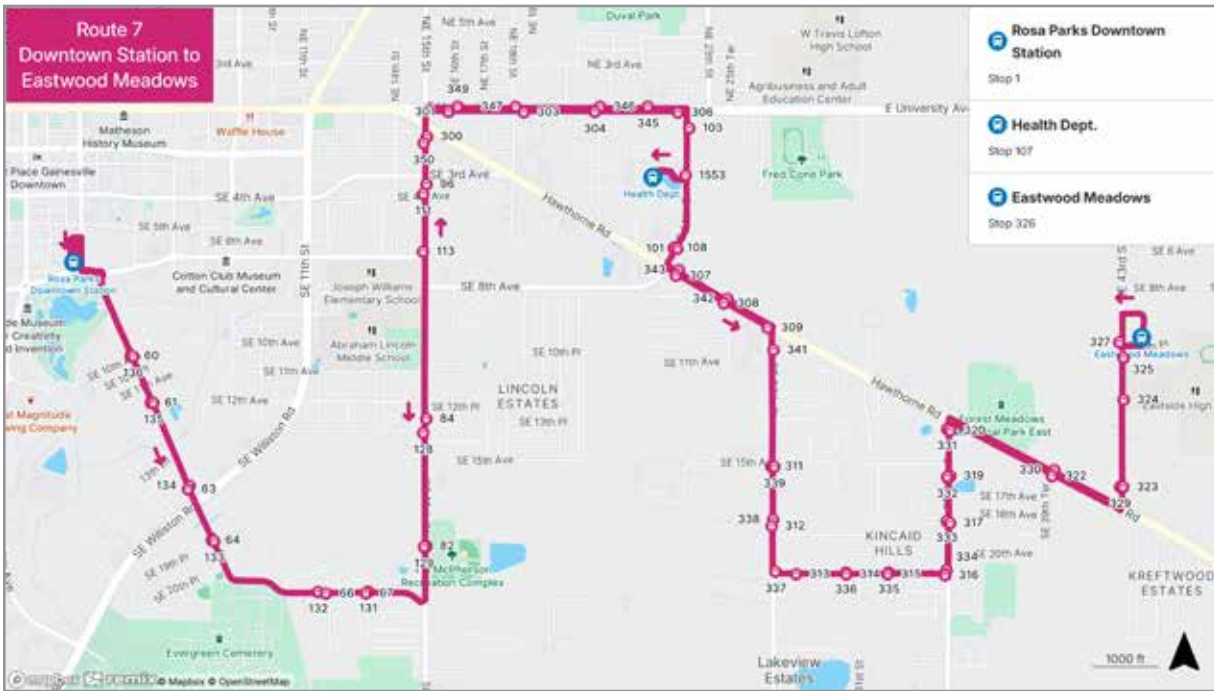

Complete Route

7 ROUTE ROSA PARKS TO EASTWOOD MEADOWS

Days	Wait Time	First run	Last run
Monday-Friday	Every 60 min.	Rosa Parks 6:00 am	Eastwood Meadows 7:30 pm
Saturday	Every 60 min.	Rosa Parks 7:00 am	Eastwood Meadows 5:30 pm
Sunday	No service		

To Eastwood Meadows			
MONDAY THROUGH FRIDAY			
A Rosa Parks	B Health Dept.	C Eastwood Meadows	
6:00	6:13	6:25	R
7:00	7:13	7:25	R
8:00	8:13	8:25	R
9:00	9:13	9:25	R
10:00	10:13	10:25	R
11:00	11:13	11:25	R
12:00	12:13	12:25	R
1:00	1:13	1:25	R
2:00	2:13	2:25	R
3:00	3:13	3:25	R
4:00	4:13	4:25	R
5:00	5:13	5:25	R
6:00	6:13	6:25	R
7:00	7:13	7:25	R

To Rosa Parks			
MONDAY THROUGH FRIDAY			
C Eastwood Meadows	B Health Dept.	A Rosa Parks	
6:30	6:40	6:55	R
7:30	7:40	7:55	R
8:30	8:40	8:55	R
9:30	9:40	9:55	R
10:30	10:40	10:55	R
11:30	11:40	11:55	R
12:30	12:40	12:55	R
1:30	1:40	1:55	R
2:30	2:40	2:55	R
3:30	3:40	3:55	R
4:30	4:40	4:55	R
5:30	5:40	5:55	R
6:30	6:40	6:55	R
7:30	7:40	7:55	R