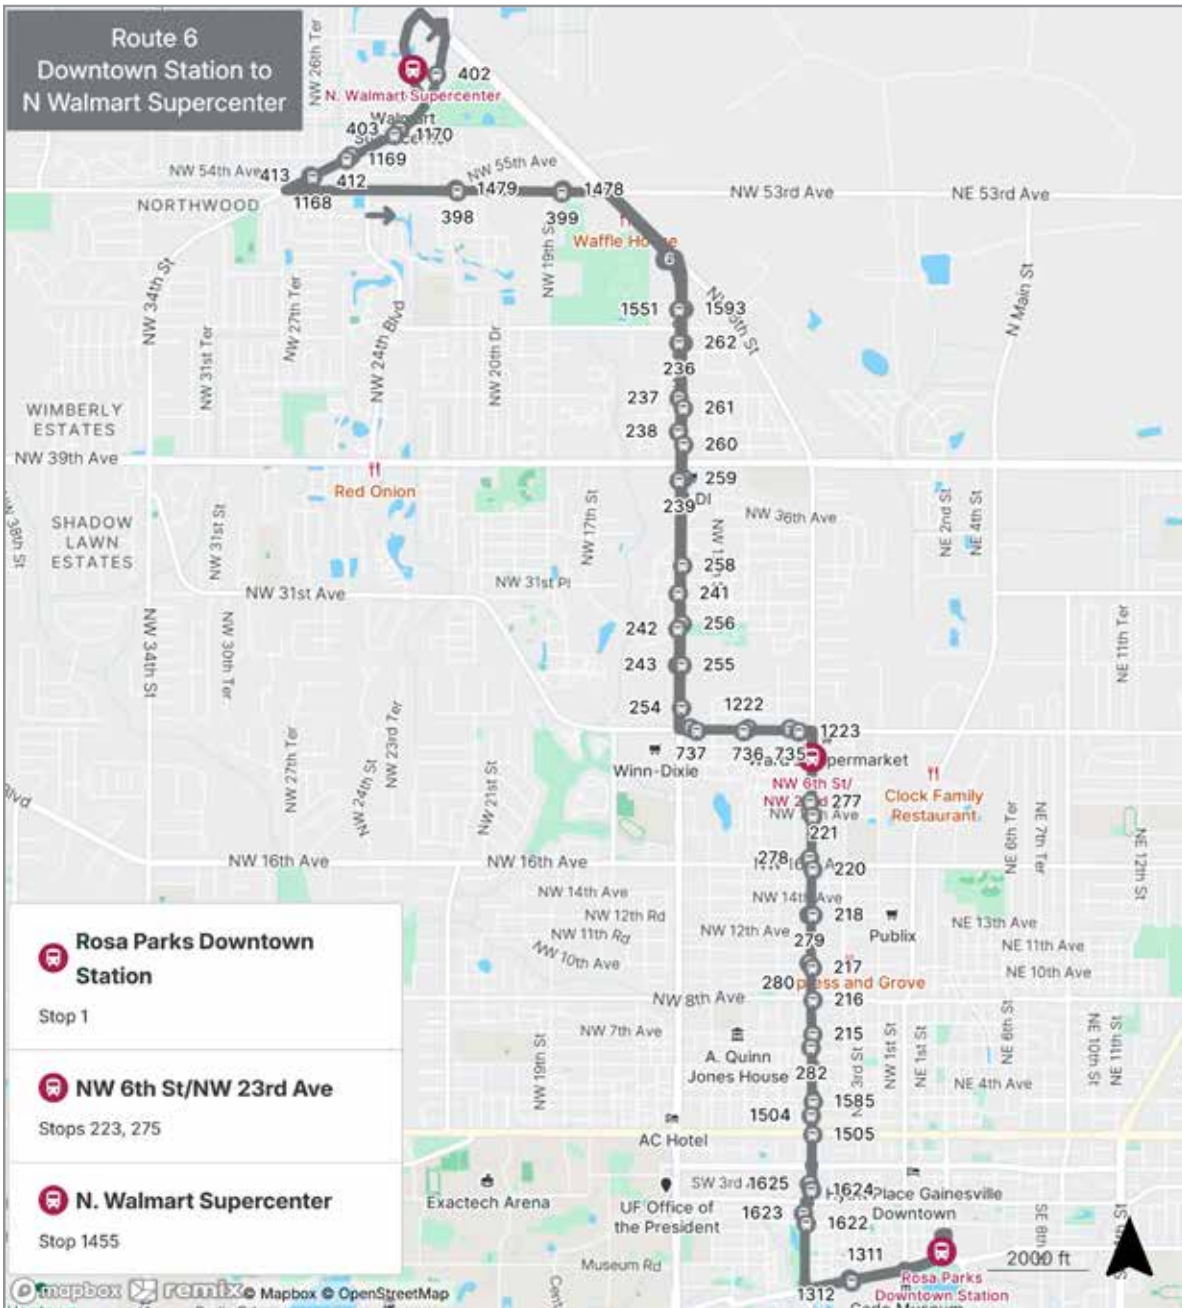

Complete Route

6 ROUTE

ROSA PARKS TO N WALMART SUPERCENTER

Days	Wait Time	First run	Last run
Monday-Friday	Every 60 min.	Rosa Parks 6:00 am	N Walmart 7:28 pm
Saturday	No Service.		
Sunday	No Service.