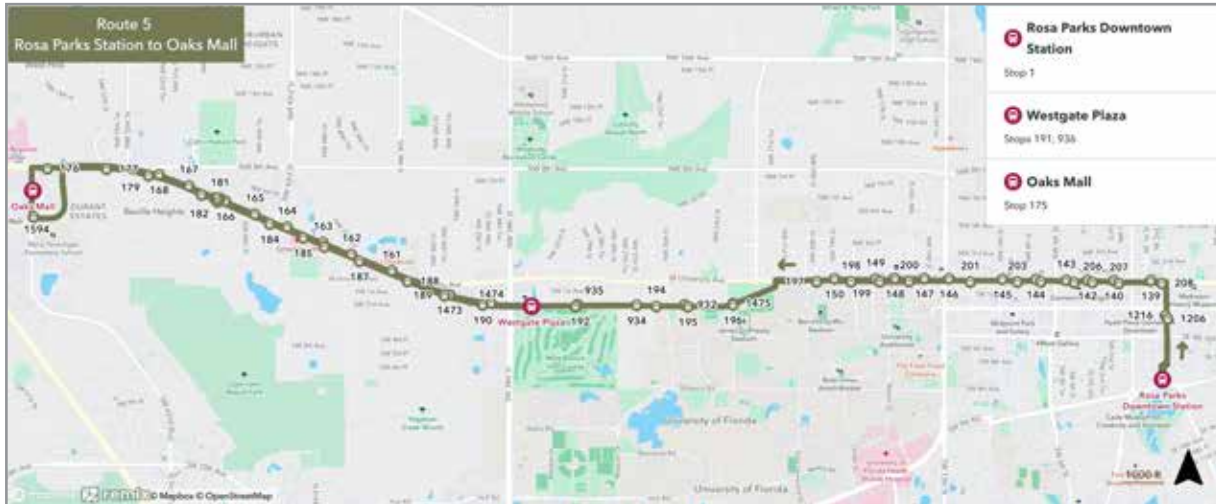

Complete Route

5
ROUTE
ROSA PARKS TO OAKS MALL

Days	Wait Time	First run	Last run
Monday-Friday	Every 35-80 min.	Rosa Parks 6:00 am	Oaks Mall 10:30 pm
Saturday	Every 70-80 min.	Rosa Parks 7:00 am	Oaks Mall 7:22 pm
Sunday	Every 80 min.	Rosa Parks 10:10 am	Oaks Mall 5:32 pm

To Oaks Mall			
MONDAY THROUGH FRIDAY			
A Rosa Parks Transfer Station	B Westgate Plaza	C Oaks Mall	
6:00	6:13	6:24	R
7:00	7:13	7:24	R
7:35	7:53	8:04	R
8:10	8:28	8:44	R
8:50	9:08	9:24	R
9:30	9:48	10:04	R
10:10	10:28	10:44	R
10:50	11:08	11:24	R
12:10	12:28	12:44	R
1:30	1:48	2:04	R
2:50	3:08	3:24	R
3:30	3:48	4:04	R
4:10	4:28	4:44	R
4:50	5:08	5:24	R
5:30	5:48	6:04	R
6:10	6:28	6:44	R
6:50	7:05	7:16	R
8:00	8:13	8:24	R
9:00	9:13	9:24	R
10:00	10:13	10:24	R

To Rosa Parks			
MONDAY THROUGH FRIDAY			
C Oaks Mall	B Westgate Plaza	A Rosa Parks Transfer Station	
6:30	6:39	6:53	R
7:32	7:42	8:02	R
8:12	8:22	8:42	R
8:52	9:02	9:22	R
9:32	9:42	10:02	R
10:12	10:22	10:42	R
10:52	11:02	11:22	R
11:32	11:42	12:02	R
12:52	1:02	1:22	R
2:12	2:22	2:42	R
3:32	3:42	4:02	R
4:12	4:22	4:42	R
4:52	5:02	5:22	R
5:32	5:42	6:02	R
6:12	6:22	6:42	R
6:52	7:02	7:22	R
7:22	7:32	7:52	R
8:30	8:39	8:53	R
9:30	9:39	9:53	R
10:30	10:39	10:53	R