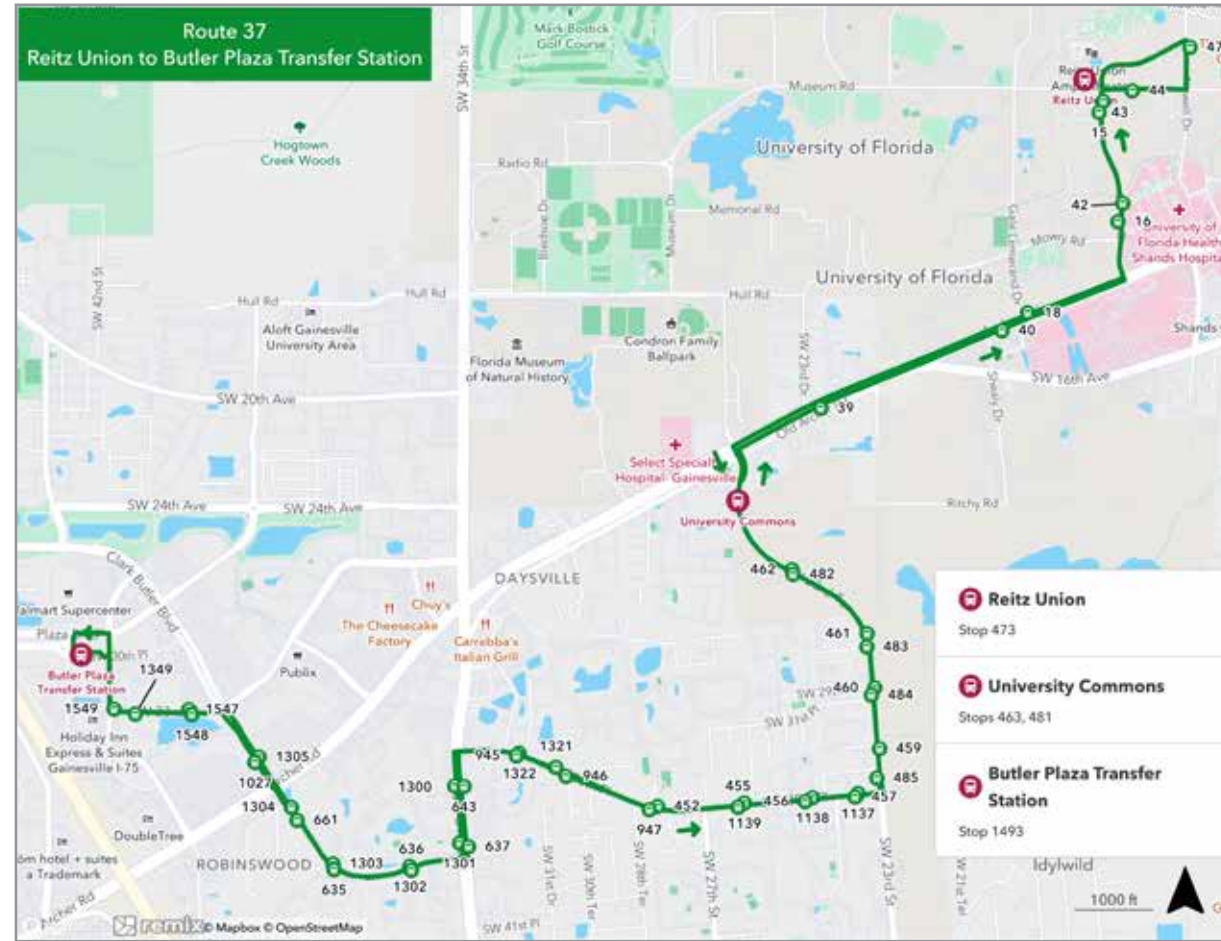

Complete Route

Days	Wait Time	First run	Last run
Monday-Friday	Every 30 min.	Butler Plaza 7:00 am	Reitz Union 10:25 pm
Saturday	Every 30 min.	Butler Plaza 7:00 am	Butler Plaza 6:30 pm
Sunday	Every 60 min.	Reitz Union 9:55 am	Butler Plaza 5:30 pm

NOTE: Decrease in frequency on weekdays.

To Butler Plaza			
MONDAY THROUGH FRIDAY			
A Reitz Union	B University Commons	C Butler Plaza	
6:55	7:05	7:21	R
7:25	7:35	7:51	R
7:55	8:05	8:21	R
8:25	8:35	8:51	R
8:55	9:05	9:21	R
9:25	9:35	9:51	R
9:55	10:05	10:21	R
10:25	10:35	10:51	R

To Reitz Union			
MONDAY THROUGH FRIDAY			
C Butler Plaza	B University Commons	A Reitz Union	
7:00	7:13	7:25	R
7:30	7:43	7:55	R
8:00	8:13	8:25	R
8:30	8:43	8:55	R
9:00	9:13	9:25	R
9:30	9:43	9:55	R
10:00	10:13	10:25	R
10:30	10:43	10:55	R
11:00	11:13	11:25	R

To Butler Plaza			
MONDAY THROUGH FRIDAY			
A Reitz Union	B University Commons	C Butler Plaza	
10:55	11:05	11:21	R
11:25	11:35	11:51	R
11:55	12:05	12:21	R
12:25	12:35	12:51	R
12:55	1:05	1:21	R
1:25	1:35	1:51	R
1:55	2:05	2:21	R
2:25	2:35	2:51	R
2:55	3:05	3:21	R
3:25	3:35	3:51	R
3:55	4:05	4:21	R
4:25	4:35	4:51	R
4:55	5:05	5:21	R
5:25	5:35	5:51	R
5:55	6:05	6:21	R
6:25	6:35	6:51	R
6:55	7:05	7:21	R
7:25	7:35	7:51	R
7:55	8:05	8:21	R
8:25	8:35	8:51	R
8:55	9:05	9:21	R
9:25	9:35	9:51	R
10:25	10:35	10:51	R

To Reitz Union			
MONDAY THROUGH FRIDAY			
C Butler Plaza	B University Commons	A Reitz Union	
11:30	11:43	11:55	R
12:00	12:13	12:25	R
12:30	12:43	12:55	R
1:00	1:13	1:25	R
1:30	1:43	1:55	R
2:00	2:13	2:25	R
2:30	2:43	2:55	R
3:00	3:13	3:25	R
3:30	3:43	3:55	R
4:00	4:13	4:25	R
4:30	4:43	4:55	R
5:00	5:13	5:25	R
5:30	5:43	5:55	R
6:00	6:13	6:25	R
6:30	6:43	6:55	R
7:00	7:13	7:25	R
7:30	7:43	7:55	R
8:00	8:13	8:25	R
8:30	8:43	8:55	R
9:00	9:13	9:25	R
9:30	9:43	9:55	R
10:00	10:13	10:25	R

To Butler Plaza			
SATURDAY			
A Reitz Union	B University Commons	C Butler Plaza	
6:55	7:05	7:21	
7:25	7:35	7:51	
7:55	8:05	8:21	
8:25	8:35	8:51	
8:55	9:05	9:21	
9:25	9:35	9:51	
9:55	10:05	10:21	
10:25	10:35	10:51	
10:55	11:05	11:21	
11:25	11:35	11:51	
11:55	12:05	12:21	
12:25	12:35	12:51	
12:55	1:05	1:21	

To Reitz Union			
SATURDAY			
C Butler Plaza	B University Commons	A Reitz Union	
7:00	7:13	7:25	
7:30	7:43	7:55	
8:00	8:13	8:25	
8:30	8:43	8:55	
9:00	9:13	9:25	
9:30	9:43	9:55	
10:00	10:13	10:25	
10:30	10:43	10:55	
11:00	11:13	11:25	
11:30	11:43	11:55	
12:00	12:13	12:25	
12:30	12:43	12:55	
1:00	1:13	1:25	
1:30	1:43	1:55