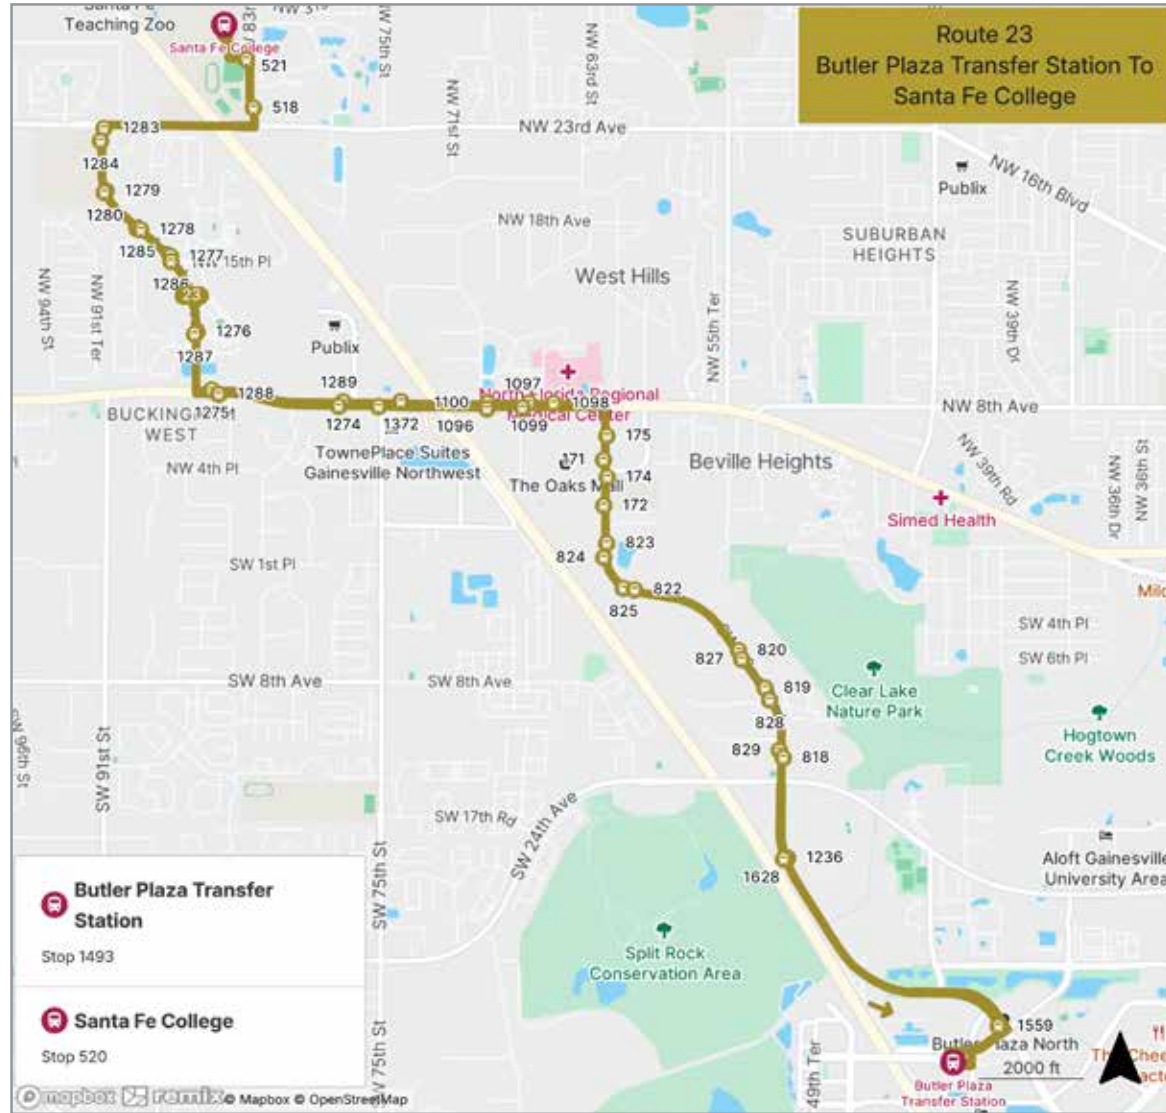

Complete Route

Days	Wait Time	First run	Last run
Monday-Friday	Every 60 min.	Butler Plaza 7:30 am	SFC 10:00 pm
Saturday	No Service.		
Sunday	No Service.		

To Santa Fe		
MONDAY THROUGH FRIDAY		
A Butler Plaza	B Santa Fe	
7:30	7:57	R
8:30	8:57	R
9:30	9:57	R
10:30	10:57	R
11:30	11:57	R
12:30	12:57	R
1:30	1:57	R
2:30	2:57	R
3:30	3:57	R
4:30	4:57	R
5:30	5:57	R
6:30	6:57	R
7:30	7:57	R
8:30	8:57	R
9:30	9:57	R

To Butler Plaza		
MONDAY THROUGH FRIDAY		
B Santa Fe	A Butler Plaza	
8:00	8:27	R
9:00	9:27	R
10:00	10:27	R
11:00	11:27	R
12:00	12:27	R
1:00	1:27	R
2:00	2:27	R
3:00	3:27	R
4:00	4:27	R
5:00	5:27	R
6:00	6:27	R
7:00	7:27	R
8:00	8:27	R
9:00	9:27	R
10:00	10:27	R