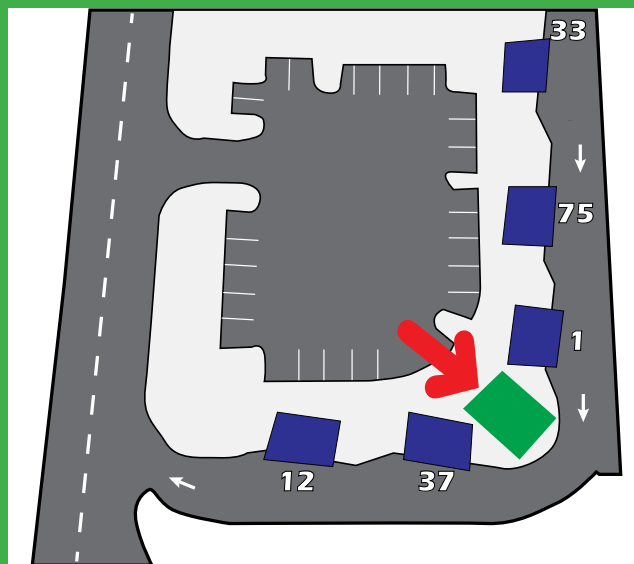

BUTLER PLAZA TRANSFER STATION

SERVICING ROUTES

1 • 12 • 33 • 37 • 75

ADDRESS

4231 SW 30th Avenue
Gainesville, Florida 32627.

LOCATIONS TO OBTAIN PASSES/SCHEDULES

Passes may be purchased at the following locations: