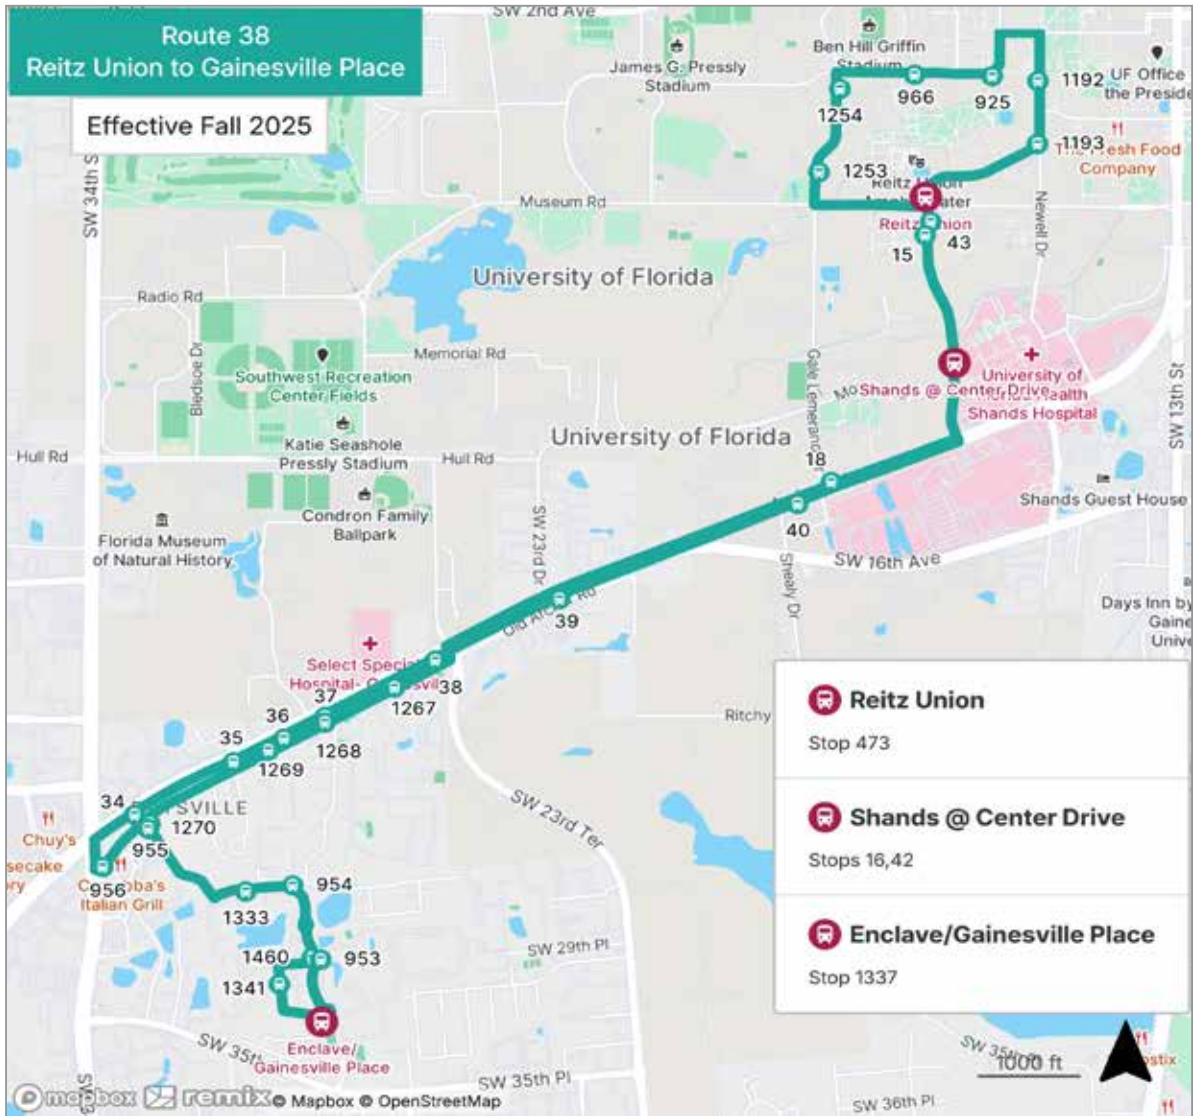

38

ROUTE

REITZ UNION TO GAINESVILLE PLACE ENCLAVE / GAINESVILLE PLACE

Complete Route

Days	Wait Time	First run	Last run
Monday-Friday	Every 24-48 min.	Gainesville Place 6:30 am	The Hub 10:30 pm
Reduced	Every 48 min.	Gainesville Place 6:30 am	The Hub 10:06 pm
Saturday / Sunday	No Service.		

To Gainesville Place		
MONDAY THROUGH FRIDAY		
A Reitz Union	B Shands @ Center Dr	C Gainesville Place
6:54	7:02	7:15
		R

To Reitz Union / Hub		
MONDAY THROUGH FRIDAY		
C Gainesville Place	B Shands @ Center Dr	A Reitz Union
6:30	6:45	6:52
		R
7:18	7:35	7:40
		R