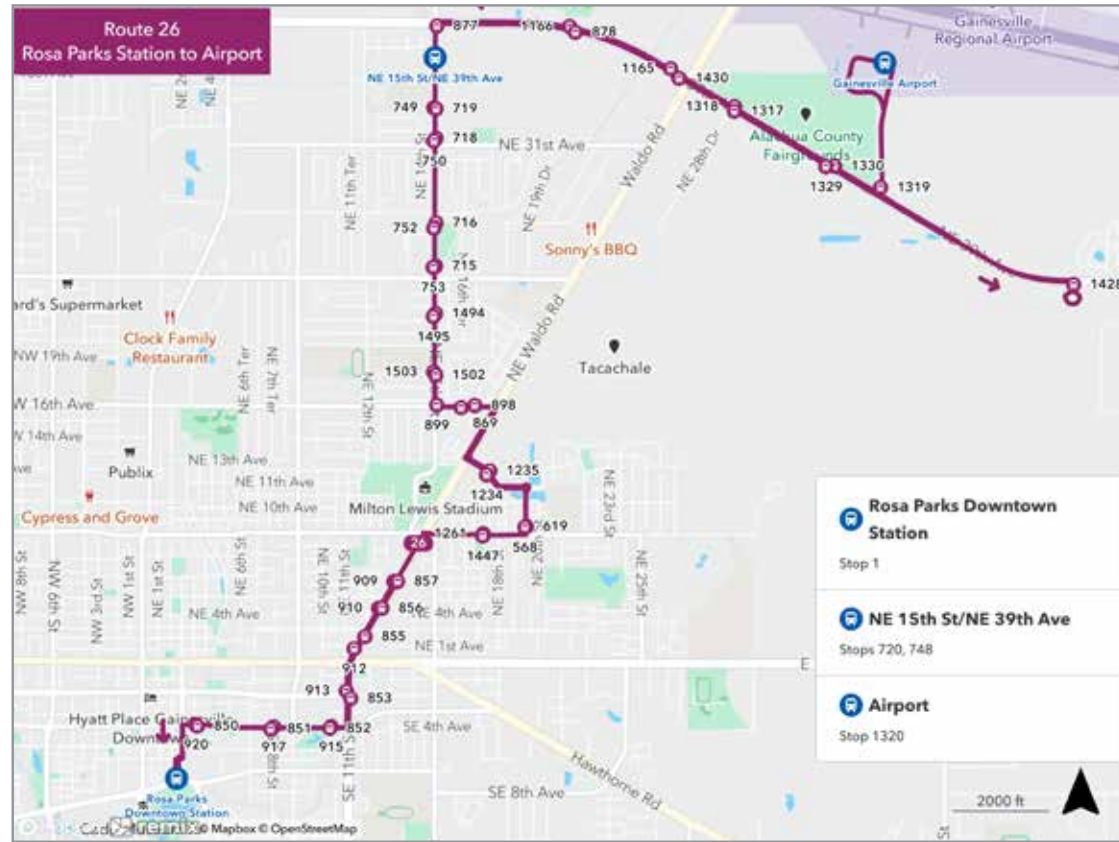

Complete Route

Days	Wait Time	First run	Last run
Monday-Friday	Every 60-70 min.	Rosa Parks 6:00 am	Airport 7:37 pm
Saturday	Every 60 min.	Rosa Parks 7:00 am	Airport 5:30 pm
Sunday	Every 60 min.	Rosa Parks 10:00 am	Airport 5:30 pm

To Airport			
MONDAY THROUGH FRIDAY			
A Rosa Parks	B NE 15th St/NE 39th Ave	C Airport	
6:00	6:15	6:28	R
7:00	7:15	7:28	R
8:00	8:15	8:28	R
9:00	9:15	9:28	R
10:00	10:15	10:28	R
11:00	11:15	11:28	R
12:00	12:22	12:35	R
1:10	1:32	1:45	R
2:20	2:42	2:55	R
3:30	3:52	4:05	R
4:40	5:02	5:15	R
5:50	6:12	6:25	R
7:00	7:22	7:35	R

To Rosa Parks			
MONDAY THROUGH FRIDAY			
C Airport	B NE 15th St/NE 39th Ave	A Rosa Parks	
6:30	6:38	6:54	R
7:30	7:38	7:54	R
8:30	8:38	8:54	R
9:30	9:38	9:54	R
10:30	10:38	10:54	R
11:30	11:38	11:54	R
12:37	12:45	1:03	R
1:47	1:55	2:13	R
2:57	3:05	3:23	R
4:07	4:15	4:33	R
5:17	5:25	5:43	R
6:27	6:35	6:53	R
7:37	7:45	8:03	R

To Airport			
SATURDAY			
A Rosa Parks	B NE 15th St/NE 39th Ave	C Airport	
7:00	7:15	7:28	
8:00	8:15	8:28	
9:00	9:15	9:28	
10:00	10:15	10:28	
11:00	11:15	11:28	
12:00	12:15	12:28	
1:00	1:15	1:28	
2:00	2:15	2:28	
3:00	3:15	3:28	
4:00	4:15	4:28	
5:00	5:15	5:28	

To Rosa Parks			
SATURDAY			
C Airport	B NE 15th St/NE 39th Ave	A Rosa Parks	
7:30	7:38	7:54	
8:30	8:38	8:54	
9:30	9:38	9:54	
10:30	10:38	10:54	
11:30	11:38	11:54	
12:30	12:38	1:54	
1:30	1:38	1:54	
2:30	2:38	2:54	
3:30	3:38	3:54	
4:30	4:38	4:54	
5:30	5:38	5:54	

To Airport			
SUNDAY			
A Rosa Parks	B NE 15th St/NE 39th Ave	C Airport	
10:00	10:15	10:28	
11:00	11:15	11:28	
12:00	12:15	12:28	
1:00	1:15	1:28	
2:00	2:15	2:28	
3:00	3:15	3:28	
4:00	4:15	4:28	
5:00	5:15	5:28	

To Rosa Parks			
SUNDAY			
C Airport	B NE 15th St/NE 39th Ave	A Rosa Parks	
10:30	10:38	10:54	
11:30	11:38	11:54	
12:30	12:38	1:54	
1:30	1:38	1:54	
2:30	2:38	2:54	
3:30	3:38	3:54	
4:30	4:38	4:54	
5:30	5:38	5:54