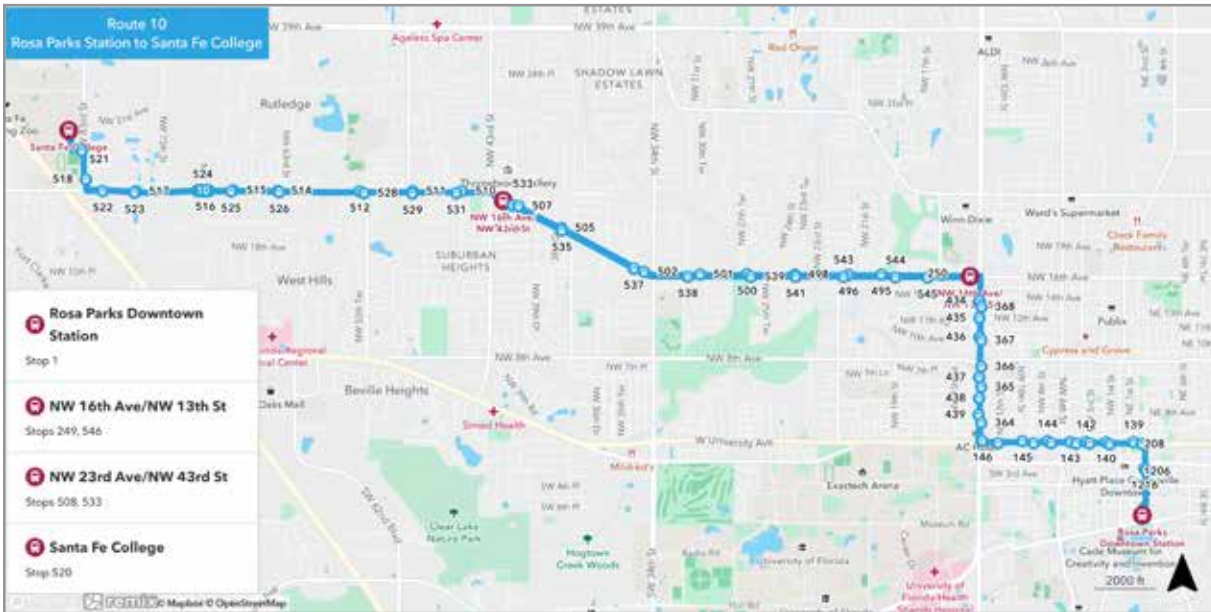

Complete Route

ROSA PARKS TO SANTA FE COLLEGE

Days	Wait Time	First run	Last run
Monday-Friday	Every 60-70 min.	Rosa Parks 7:00 am	SFC 7:00 pm
Saturday	Every 60 min.	Rosa Parks 7:00 am	SFC 5:30 pm
Sunday	No Service.		

To Santa Fe				
MONDAY THROUGH FRIDAY				
A Rosa Parks	B NW 16th Ave / NW 13th St	C NW 23rd Ave / NW 43rd St	D Santa Fe	
7:00	7:10	7:18	7:25	R
8:00	8:12	8:20	8:28	R
9:10	9:22	9:30	9:38	R
10:20	10:32	10:40	10:48	R
11:30	11:42	11:50	11:58	R
12:40	12:52	1:00	1:08	R
1:50	2:02	2:10	2:18	R
3:00	3:12	3:20	3:28	R
4:10	4:22	4:30	4:38	R
5:20	5:32	5:40	5:48	R
6:30	6:40	6:48	6:55	R

To Rosa Parks				
MONDAY THROUGH FRIDAY				
D Santa Fe	C NW 23rd Ave / NW 43rd St	B NW 16th Ave / NW 13th St	A Rosa Parks	
7:30	7:36	7:42	7:52	R
8:34	8:42	8:49	9:02	R
9:44	9:52	9:59	10:12	R
10:54	11:02	11:09	11:22	R
12:04	12:12	12:19	12:32	R
1:14	1:22	1:29	1:42	R
2:24	2:32	2:39	2:52	R
3:34	3:42	3:49	4:02	R
4:44	4:52	4:59	5:12	R
5:54	6:02	6:09	6:22	R
7:00	7:08	7:15	7:28	R