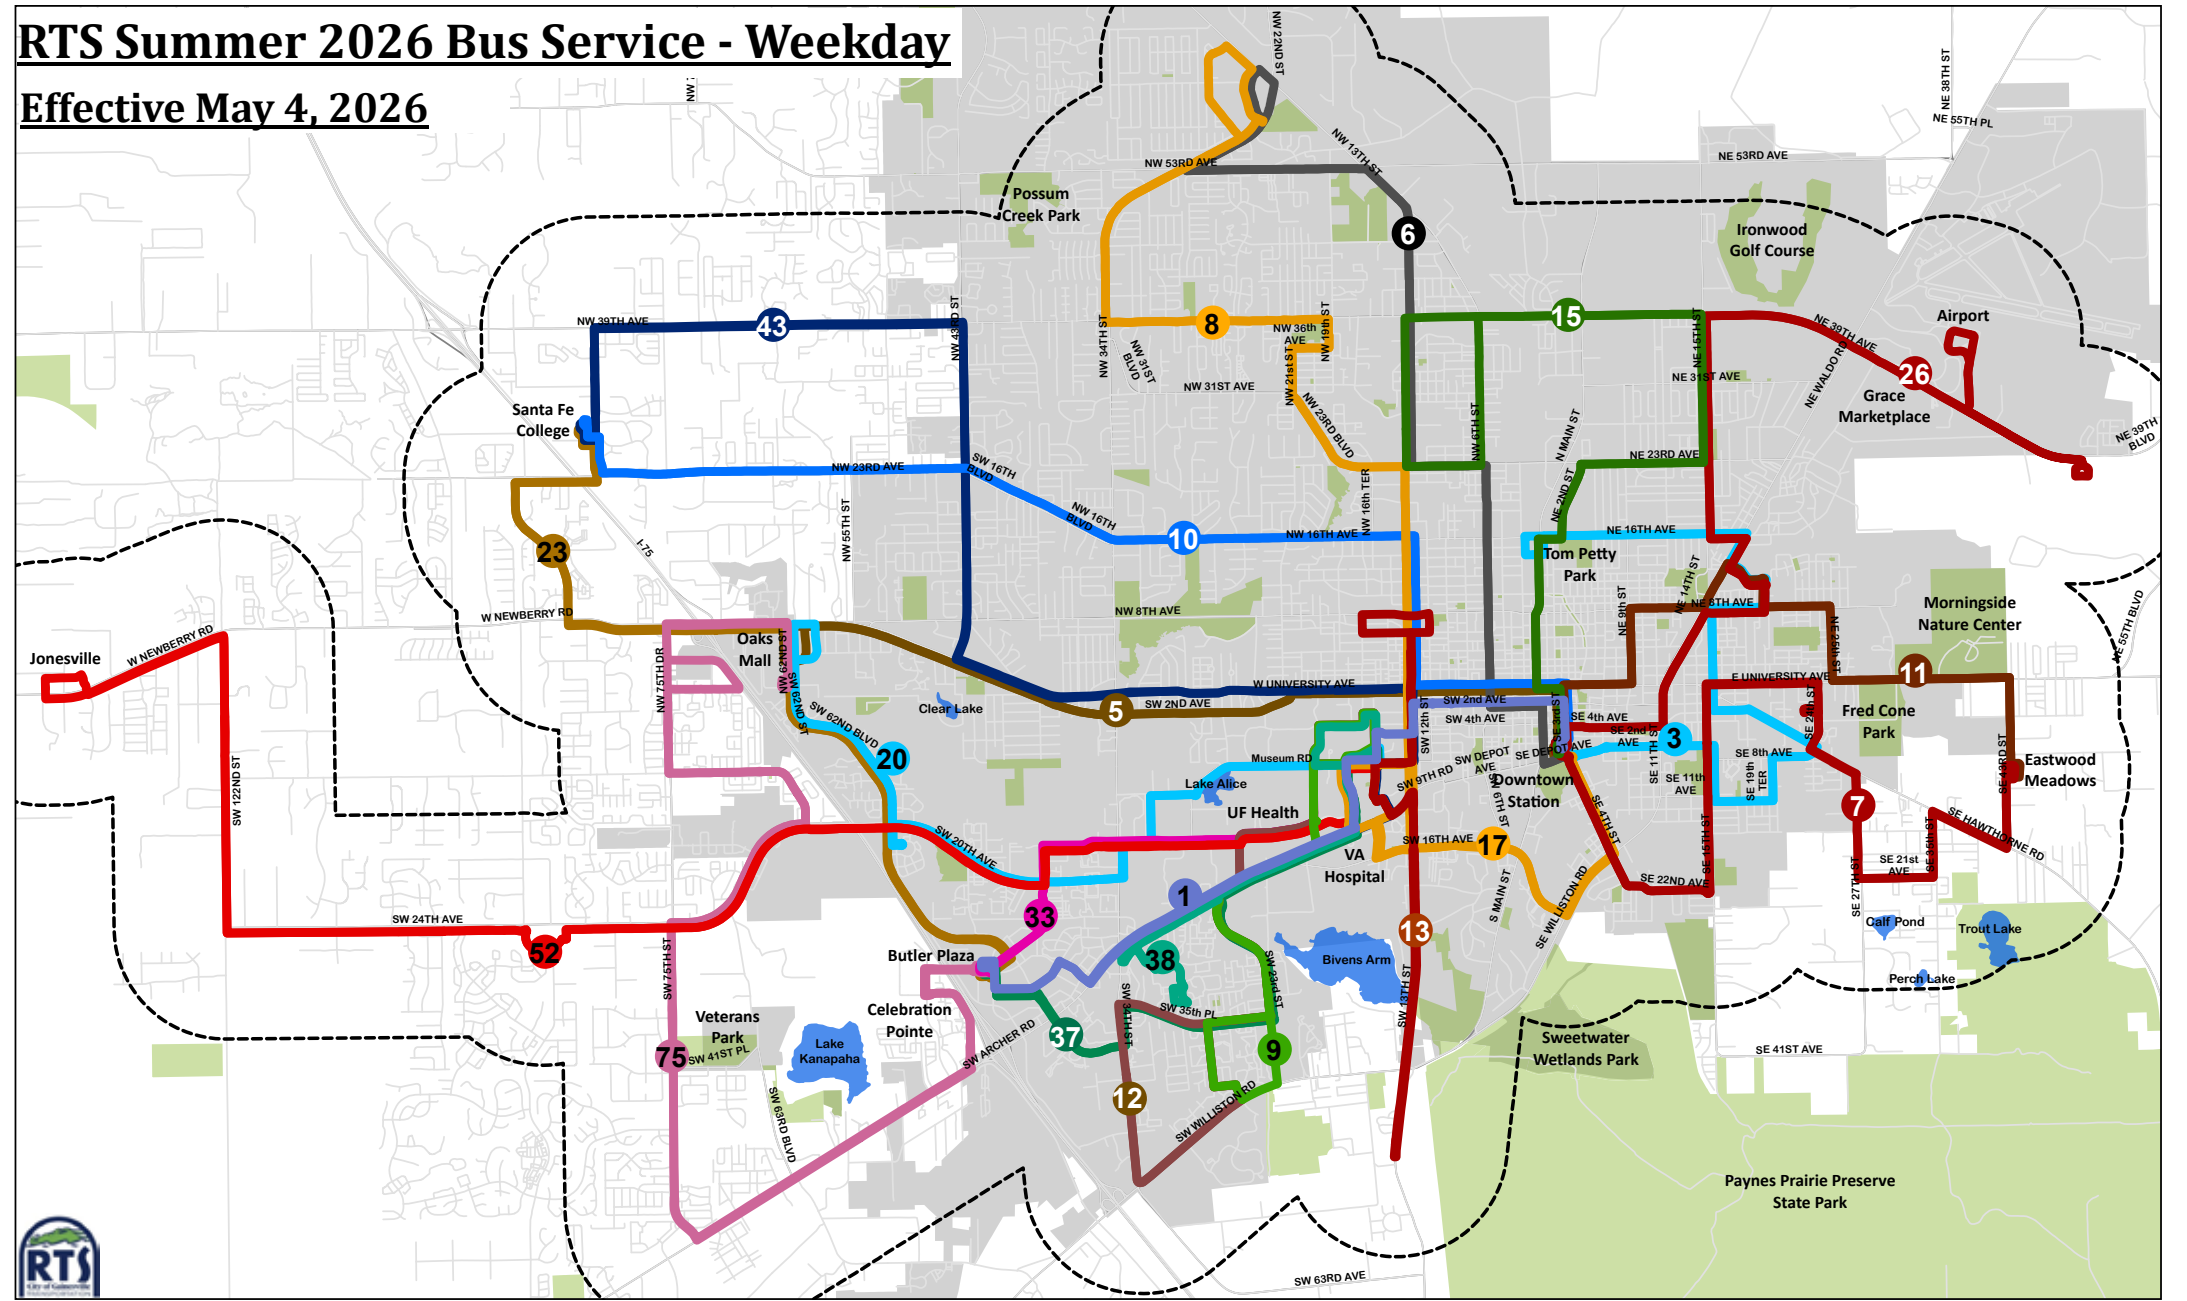

WEEKDAY CITY SERVICE MAP

- **1** Rosa Parks Transfer Station to Butler Plaza Transfer Station
- **3** Rosa Parks Transfer Station to North Main Street Post Office
- **5** Rosa Parks Transfer Station to Oaks Mall
- **6** Rosa Parks Transfer Station to North Walmart Supercenter
- **7** Rosa Parks Transfer Station to Eastwood Meadows
- **8** North Walmart Supercenter to UF Health
- **9** Reitz Union to Hunters Run
- **10** Rosa Parks Transfer Station to Santa Fe College
- **11** Rosa Parks Transfer Station to Eastwood Meadows
- **12** The Hub to Butler Plaza Transfer Station
- **13** US 441 South to Cottage Grove Apartments
- **15** Rosa Parks Transfer Station to NW 13th Street
- **17** Rosa Parks Transfer Station to Beaty Towers
- **20** Reitz Union to Oaks Mall
- **23** Butler Plaza to Santa Fe College
- **26** Rosa Parks Transfer Station to Airport
- **33** Butler Plaza to the Hub
- **37** Reitz Union to Butler Plaza Transfer Station
- **38** Reitz Union to Enclave / Gainesville Place
- **43** UF Health to Santa Fe College
- **52** Jonesville to Reitz Union
- **75** Oaks Mall to Butler Plaza Transfer Station
- **600** Last Mile/First Mile Eastside to Rosa Parks Transfer Station

City of **Gainesville**   ADA Service Area   City Limits   Lakes   Parks

0   0.75   1.5   3 Miles