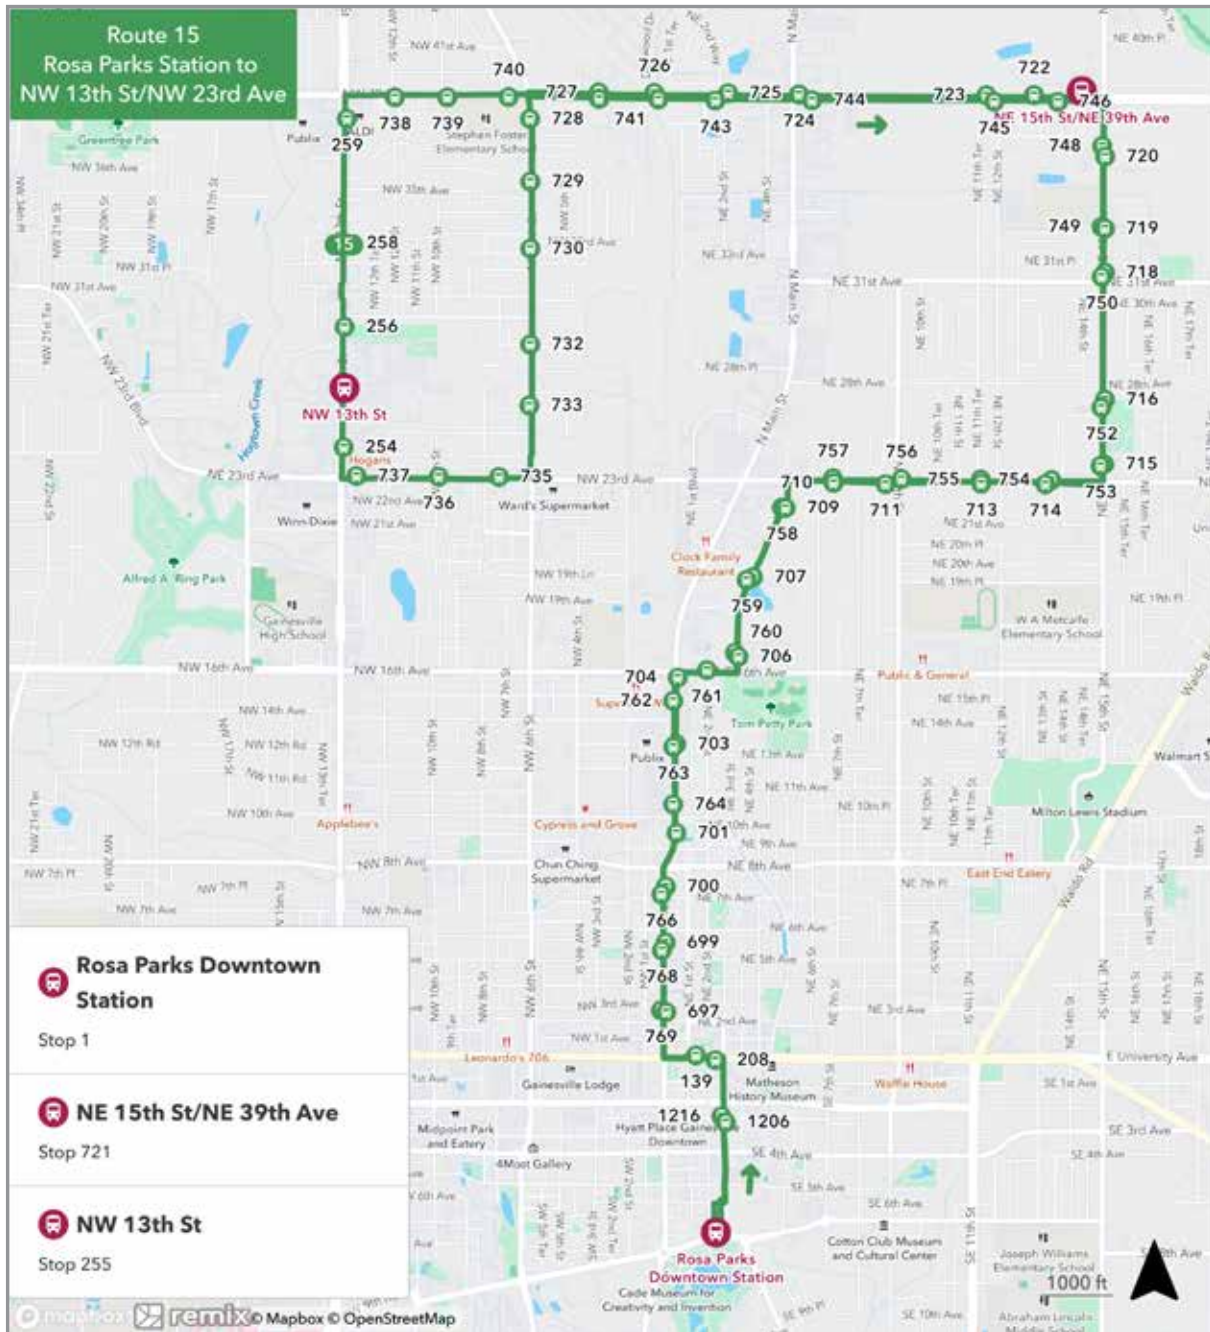

Complete Route

Days	Wait Time	First run	Last run
Monday-Friday	Every 30-70 min.	Rosa Parks 6:00am	13th ST 10:27pm
Saturday	Every 60-70 min.	Rosa Parks 7:00am	13th ST 5:14pm
Sunday	Every 60-70 min.	Rosa Parks 10:00am	13th ST 5:14pm