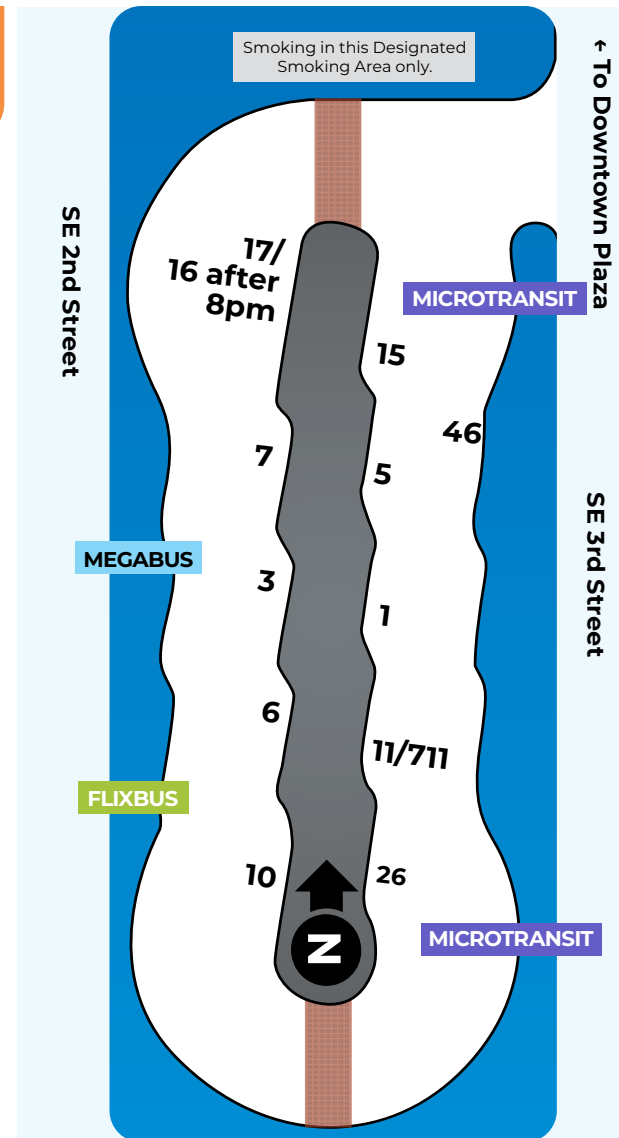

BUTLER PLAZA TRANSFER STATION

SERVICING ROUTES

1 • 12 • 33 • 37 • 75

ADDRESS

4231 SW 30th Avenue
Gainesville, Florida 32627.

LOCATIONS TO OBTAIN PASSES/SCHEDULES

Passes may be purchased at the following locations: