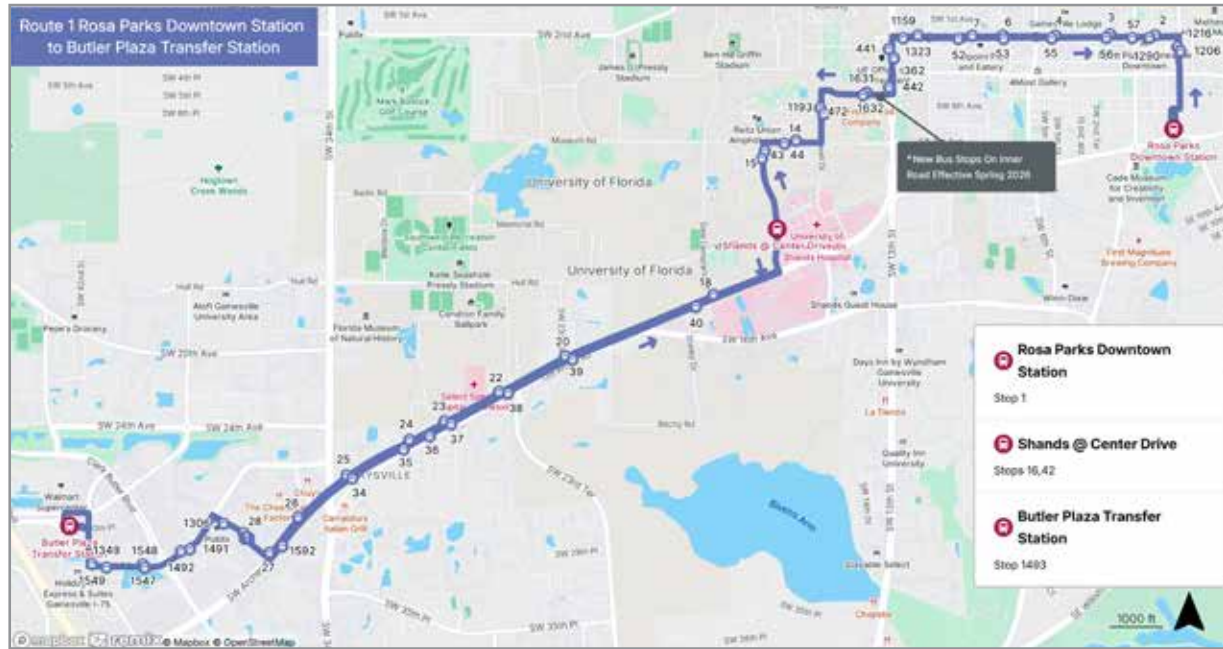

WEEKDAY CITY SERVICE MAP

- 1** Rosa Parks Transfer Station to Butler Plaza Transfer Station
- 3** Rosa Parks Transfer Station to North Main Street Post Office
- 5** Rosa Parks Transfer Station to Oaks Mall
- 6** Rosa Parks Transfer Station to North Walmart Supercenter
- 7** Rosa Parks Transfer Station to Eastwood Meadows
- 8** North Walmart Supercenter to UF Health
- 9** Reitz Union to Hunters Run
- 10** Rosa Parks Transfer Station to Santa Fe College
- 11** Rosa Parks Transfer Station to Eastwood Meadows
- 12** The Hub to Butler Plaza Transfer Station
- 13** US 441 South to Cottage Grove Apartments
- 15** Rosa Parks Transfer Station to NW 13th Street
- 17** Rosa Parks Transfer Station to Beaty Towers
- 20** Reitz Union to Oaks Mall
- 23** Butler Plaza to Santa Fe College
- 26** Rosa Parks Transfer Station to Airport
- 33** Butler Plaza to the Hub
- 37** Reitz Union to Butler Plaza Transfer Station
- 38** Reitz Union to Enclave / Gainesville Place
- 43** UF Health to Santa Fe College
- 52** Jonesville to Reitz Union
- 75** Oaks Mall to Butler Plaza Transfer Station
- 600** Last Mile/First Mile Eastside to Rosa Parks Transfer Station

City of **Gainesville** ADA Service Area City Limits Lakes Parks

0 0.75 1.5 3 Miles

Complete Route

Days	Wait Time	First run	Last run
Monday-Friday	Every 36 min	Butler Plaza 6:27 am	Butler Plaza 10:39 pm
Saturday	Every 36 min	Rosa Parks 7:06 am	Butler Plaza 6:27 pm
Sunday	Every 36 min	Rosa Parks 10:06 am	Butler Plaza 5:15 pm