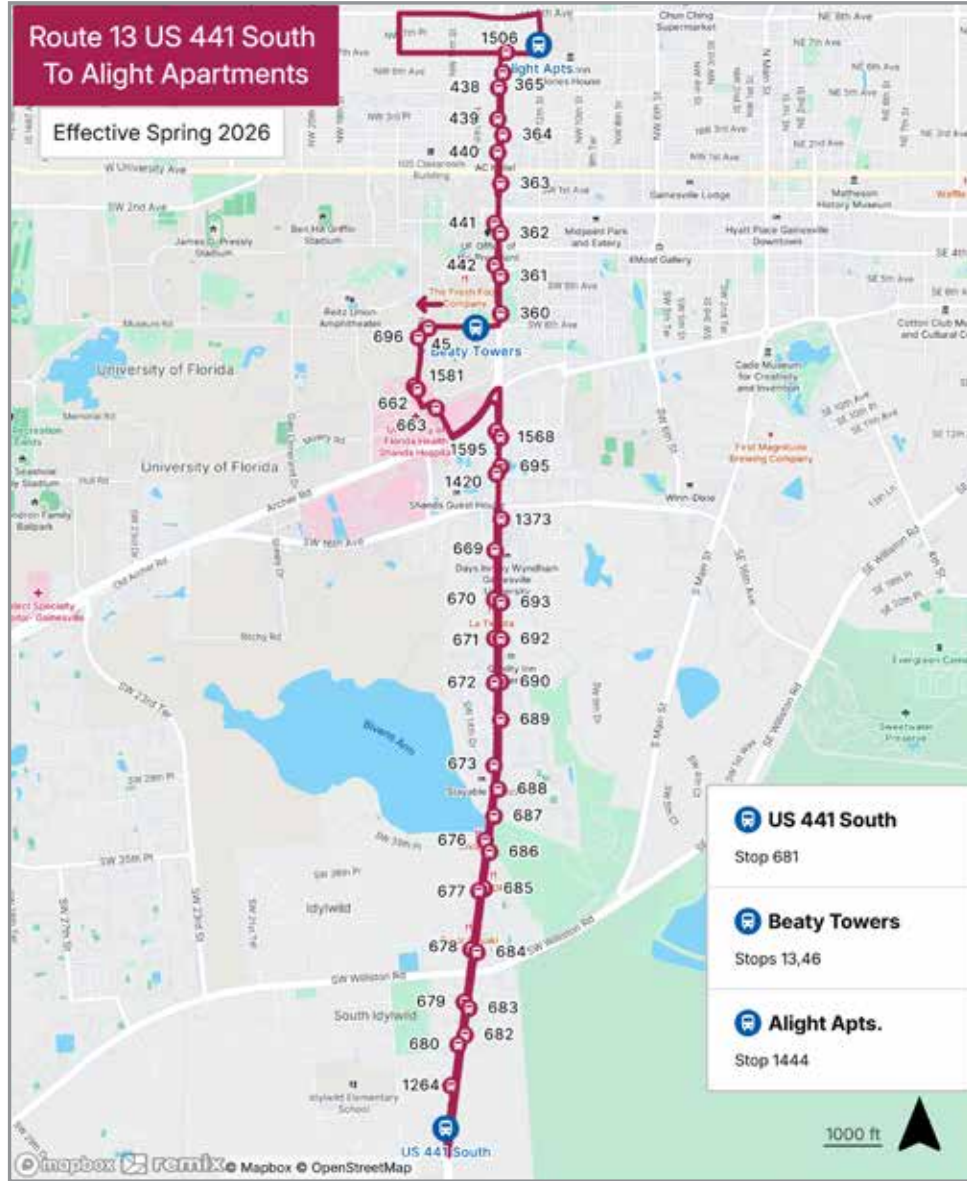

Complete Route

Days	Wait Time	First run	Last run
Monday-Friday	Every 25 min.	Alight 6:30 am	Alight 9:55 pm
Saturday	Every 50 min.	US 441 6:55 am	Alight 6:10 pm
Sunday	Every 50 min.	US 441 9:50 am	Alight 5:45 pm

To Alight Apartments			
MONDAY THROUGH FRIDAY			
A US 441 South	B Beauty Towers	C Alight Apts	
6:30	6:42	6:52	R
6:55	7:07	7:17	R
7:20	7:32	7:42	R
7:45	7:57	8:07	R
8:10	8:22	8:32	R
8:35	8:47	8:57	R
9:00	9:12	9:22	R
9:25	9:37	9:47	R
9:50	10:02	10:12	R
10:15	10:27	10:37	R
10:40	10:52	11:02	R
11:05	11:17	11:27	R
11:30	11:42	11:52	R
11:55	12:07	12:17	R
12:20	12:32	12:42	R
12:45	12:57	1:07	R
1:10	1:22	1:32	R
1:35	1:47	1:57	R
2:00	2:12	2:22	R
2:25	2:37	2:47	R
2:50	3:02	3:12	R
3:15	3:27	3:37	R
3:40	3:52	4:02	R
4:05	4:17	4:27	R
4:30	4:42	4:52	R
4:55	5:07	5:17	R
5:20	5:32	5:42	R
5:45	5:57	6:07	R
6:10	6:22	6:32	R
6:35	6:47	6:57	R
7:00	7:12	7:22	R
7:25	7:37	7:47	R
7:50	8:02	8:12	R
8:15	8:27	8:37	R
8:40	8:52	9:02	R
9:05	9:17	9:27	R
9:30	9:42	9:52	R

To US 441			
MONDAY THROUGH FRIDAY			
C Alight Apts	B Beauty Towers	A US 441 South	
6:30	6:36	6:52	R
6:55	7:01	7:17	R
7:20	7:26	7:42	R
7:45	7:51	8:07	R
8:10	8:16	8:32	R
8:35	8:41	8:57	R
9:00	9:06	9:22	R
9:25	9:31	9:47	R
9:50	9:56	10:12	R
10:15	10:21	10:37	R
10:40	10:46	11:02	R
11:05	11:11	11:27	R
11:30	11:36	11:52	R
11:55	12:01	12:17	R
12:20	12:26	12:42	R
12:45	12:51	1:07	R
1:10	1:16	1:32	R
1:35	1:41	1:57	R
2:00	2:06	2:22	R
2:25	2:31	2:47	R
2:50	2:56	3:12	R
3:15	3:21	3:37	R
3:40	3:46	4:02	R
4:05	4:11	4:27	R
4:30	4:36	4:52	R
4:55	5:01	5:17	R
5:20	5:26	5:42	R
5:45	5:51	6:07	R
6:10	6:16	6:32	R
6:35	6:41	6:57	R
7:00	7:06	7:22	R
7:25	7:31	7:47	R
7:50	7:56	8:12	R
8:15	8:21	8:37	R
8:40	8:46	9:02	R
9:05	9:11	9:27	R
9:30	9:36	9:52	R
9:55	10:01	10:17	R