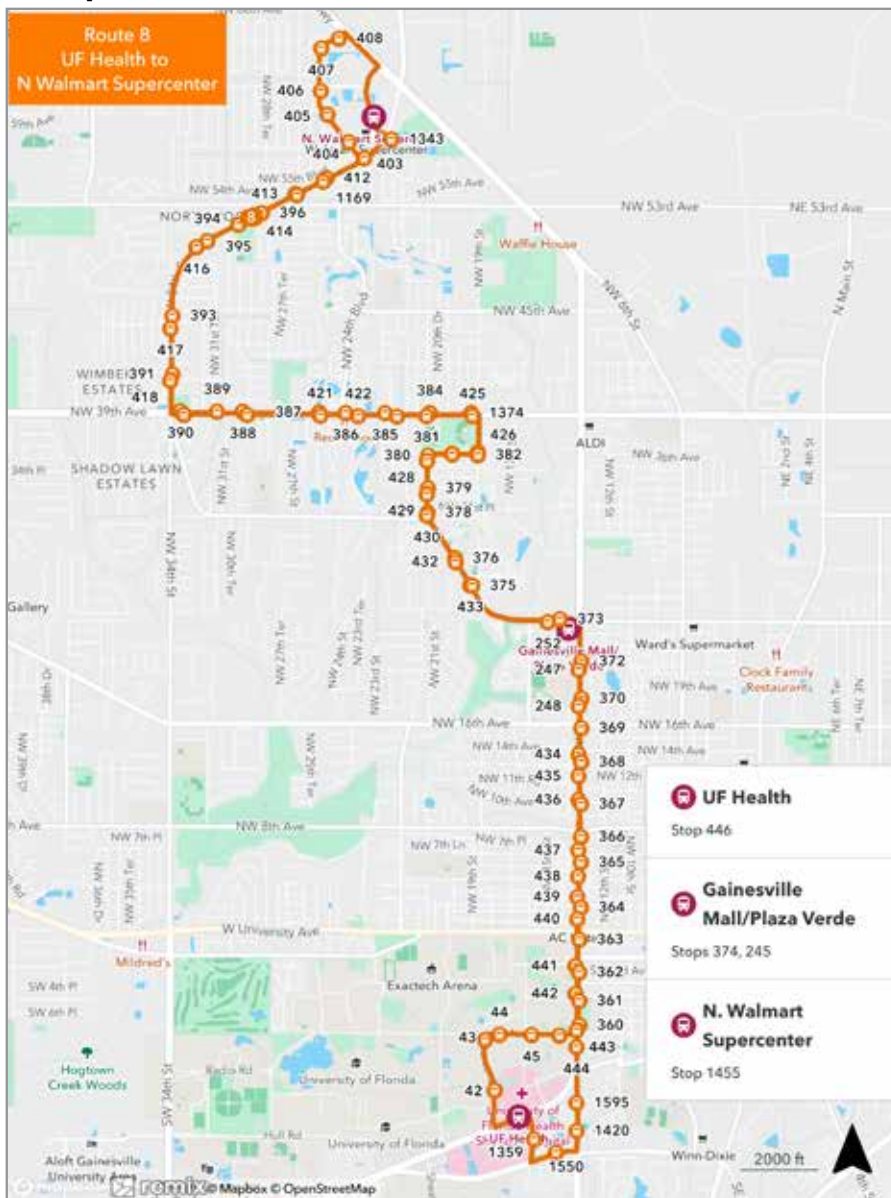

Complete Route

8 ROUTE UF HEALTH (SHANDS) TO NORTH WALMART SUPERCENTER

Days	Wait Time	First run	Last run
Monday-Friday	Every 40-90 min.	N Walmart 6:00 am	N Walmart 8:50 pm
Saturday	Every 90 min.	UF Health 6:50 am	N Walmart 6:00 pm
Sunday	Every 90 min.	UF Health 9:50 am	UF Health 5:20 pm

To North Walmart Supercenter			
MONDAY THROUGH FRIDAY			
A	B	C	
UF Health	Plaza Verde - NW 23rd Ave / NW 13th St	N Walmart	
6:50	7:04	7:26	R

To UF Health (Shands)			
MONDAY THROUGH FRIDAY			
C	B	A	
N Walmart	Plaza Verde - NW 23rd Ave / NW 13th St	UF Health	
6:00	6:22	6:42	R
6:45	7:07	7:27	R
7:30	7:52	8:12	R