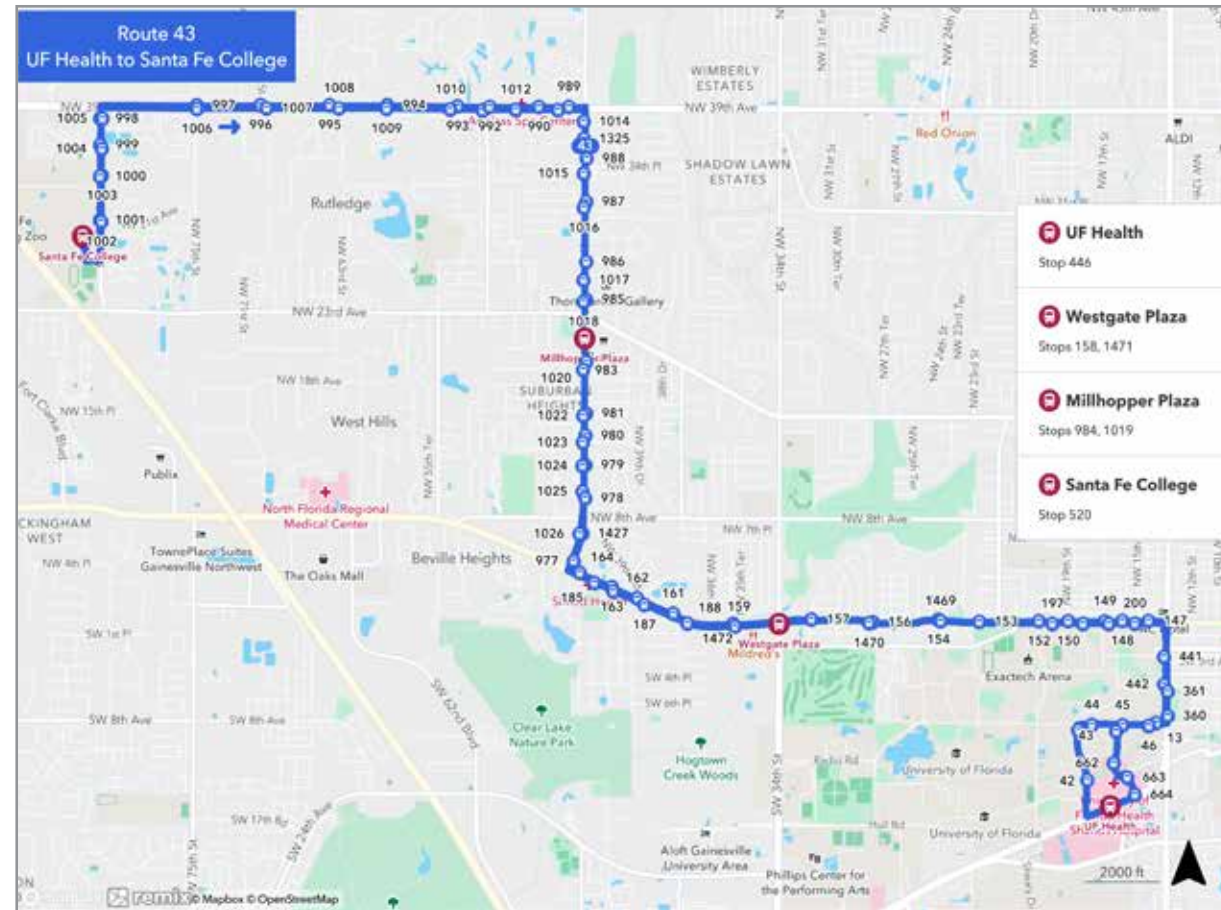

Complete Route

Days	Wait Time	First run	Last run
Monday-Friday	Every 45-90 min	UF Health 6:00 am	SFC 7:27 pm
Saturday	Every 90 min	UF Health 7:30 am	SFC 5:12 pm
Sunday	Every 90 min	UF Health 10:30 am	SFC 5:12 pm

To Santa Fe				
MONDAY THROUGH FRIDAY				
A	B	C	D	
UF Health	Westgate Plaza	Millhopper Plaza	Santa Fe	
6:00	6:15	6:23	6:38	R
6:45	7:00	7:08	7:23	R
7:30	7:45	7:53	8:08	R
8:15	8:30	8:38	8:53	R
9:00	9:15	9:23	9:38	R
9:45	10:00	10:08	10:23	R
10:30	10:45	10:53	11:08	R
12:00	12:15	12:23	12:38	R
1:30	1:45	1:53	2:08	R

To UF Health				
MONDAY THROUGH FRIDAY				
D	C	B	A	
Santa Fe	Hunters Crossing	Westgate Plaza	UF Health	
6:42	6:55	7:13	7:27	R
7:27	7:40	7:58	8:12	R
8:12	8:25	8:43	8:57	R
8:57	9:10	9:28	9:42	R
9:42	9:55	10:13	10:27	R
10:27	10:40	10:58	11:12	R
11:12	11:25	11:43	11:57	R
12:42	12:55	1:13	1:27	R
2:12	2:25	2:43	2:57	R

To Santa Fe				
MONDAY THROUGH FRIDAY				
A	B	C	D	
UF Health	Westgate Plaza	Millhopper Plaza	Santa Fe	
3:00	3:15	3:23	3:38	R
3:45	4:00	4:08	4:23	R
4:30	4:45	4:53	5:08	R
5:15	5:30	5:38	5:53	R
6:00	6:15	6:23	6:38	R

To UF Health				
MONDAY THROUGH FRIDAY				
D	C	B	A	
Santa Fe	Hunters Crossing	Westgate Plaza	UF Health	
3:42	3:55	4:13	4:27	R
4:27	4:40	4:58	5:12	R
5:12	5:25	5:43	5:57	R
5:57	6:10	6:28	6:42	R
6:42	6:55	7:13	7:27	R

To Santa Fe				
SATURDAY				
A	B	C	D	
UF Health	Westgate Plaza	Millhopper Plaza	Santa Fe	
7:30	7:45	7:53	8:08	
9:00	9:15	9:23	9:38	
10:30	10:45	10:53	11:08	
12:00	12:15	12:23	12:38	
1:30	1:45	1:53	2:08	
3:00	3:15	3:23	3:38	
4:30	4:45	4:53	5:08	

To UF Health				
SATURDAY				
D	C	B	A	
Santa Fe	Hunters Crossing	Westgate Plaza	UF Health	
8:12	8:25	8:43	8:57	
9:42	9:55	10:13	10:27	
11:12	11:25	11:43	11:57	
12:42	12:55	1:13	1:27	
2:12	2:25	2:43	2:57	
3:42	3:55	4:13	4:27	
5:12	5:25	5:43	5:57	

To Santa Fe				
SUNDAY				
A	B	C	D	
UF Health	Westgate Plaza	Millhopper Plaza	Santa Fe	
10:30	10:45	10:53	11:08	
12:00	12:15	12:23	12:38	
1:30	1:45	1:53	2:08	
3:00	3:15	3:23	3:38	
4:30	4:45	4:53	5:08	

To UF Health				
SUNDAY				
D	C	B	A	
Santa Fe	Hunters Crossing	Westgate Plaza	UF Health	
11:12	11:25	11:43	11:57	
12:42	12:55	1:13	1:27	
2:12	2:25	2:43	2:57	
3:42	3:55	4:13	4:27	
5:12	5:25	5:43	5:57