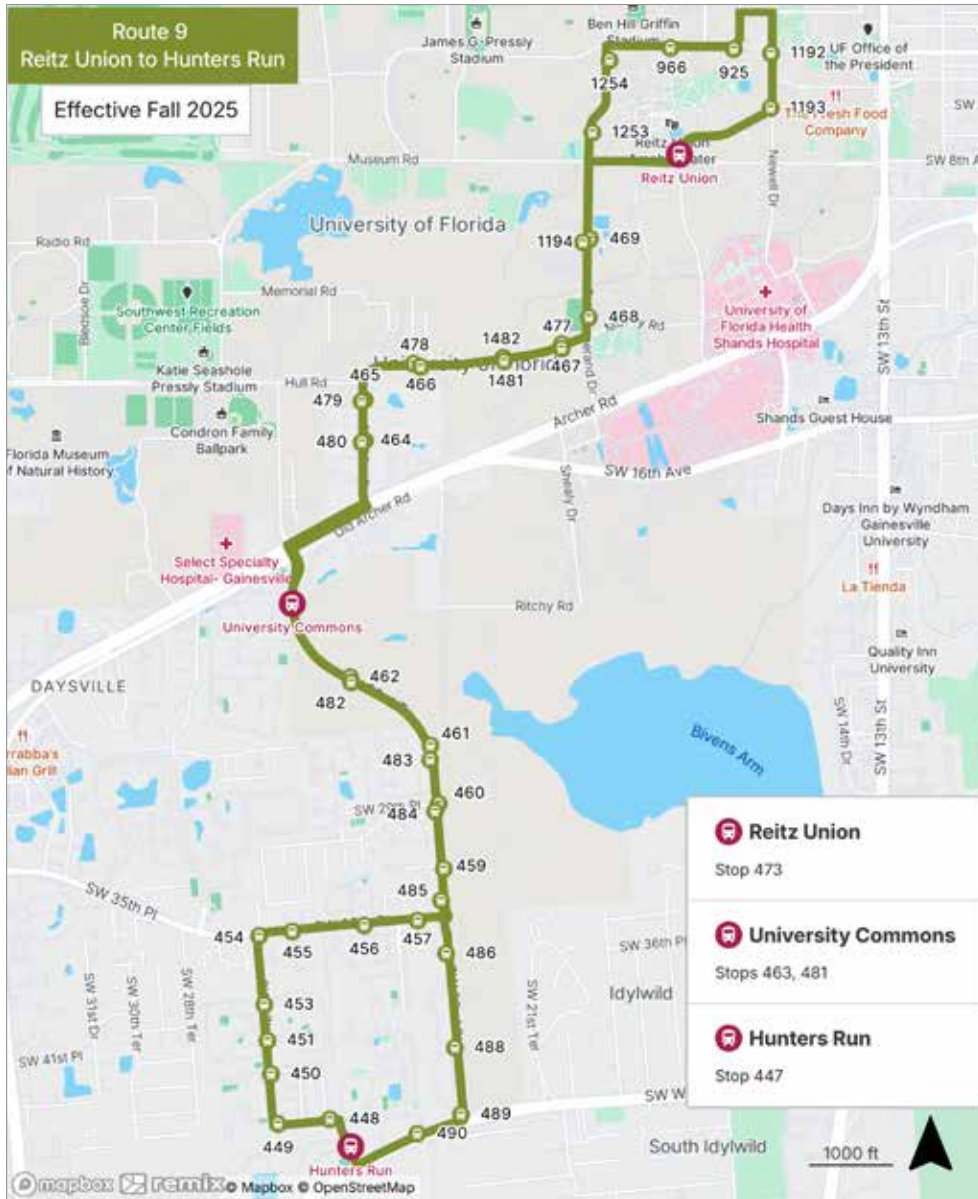

Complete Route

9

ROUTE

REITZ UNION
TO HUNTERS RUN

Days	Wait Time	First run	Last run
Monday-Friday	Every 22-45 min.	Hunters Run 6:49 am	Reitz Union 10:38 pm
Reduced	Every 45 min.	Hunters Run 7:00 am	Reitz Union 10:23 pm
Saturday / Sunday	No Service.		

NOTE: Decreased frequency on weekdays. Service ends at 11:00PM.

To Hunters Run			
MONDAY THROUGH FRIDAY			
A	B	C	
Reitz Union	University Commons	Hunters Run	
7:23	7:34	7:42	

To Reitz Union			
MONDAY THROUGH FRIDAY			
C	B	A	
Hunters Run	University Commons	Reitz Union	
7:00	7:10	7:20	
7:22	7:32	7:42	
7:45	7:55	8:05