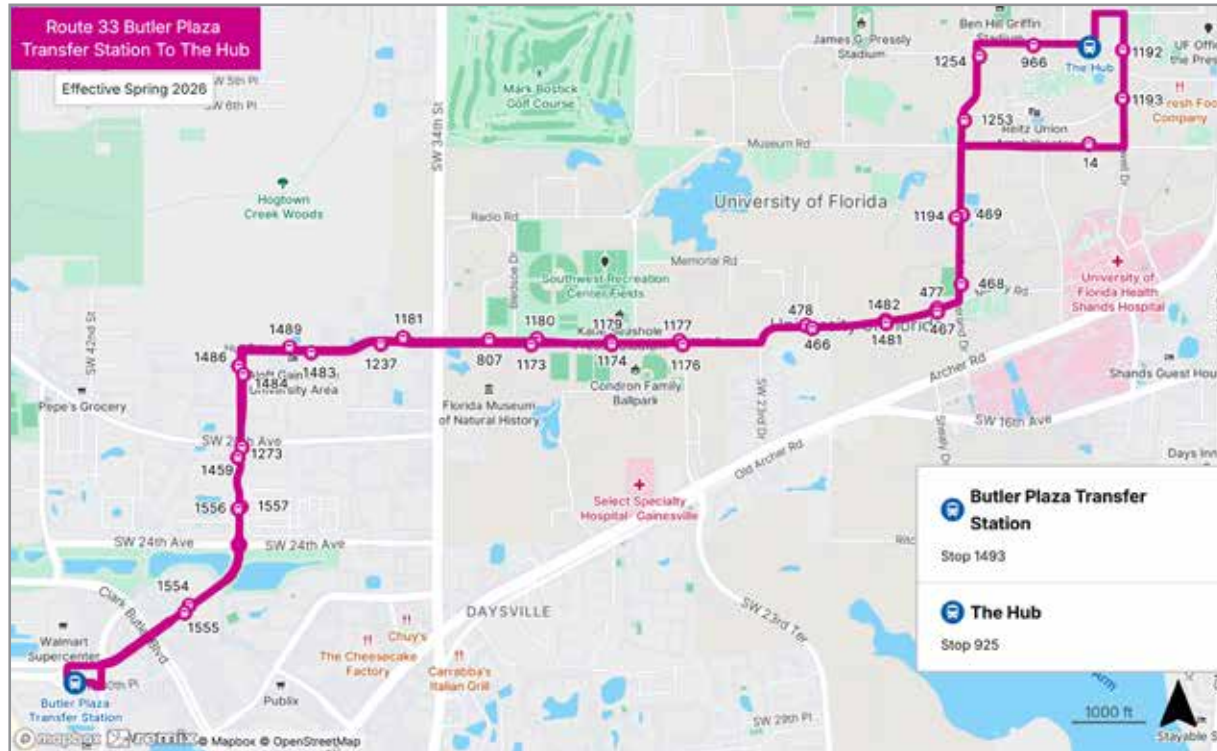

Complete Route

Days	Wait Time	First run	Last run
Monday-Friday	Every 25-50 min.	Butler Plaza 6:30 am	Hub 10:25 pm
Reduced	Every 50 min.	Butler Plaza 6:55 am	Hub 10:25 pm
Saturday	Every 25 min.	Butler Plaza 6:55 am	Hub 6:40 pm
Sunday	Every 50 min.	Butler Plaza 9:50 am	Hub 5:50 pm

NOTE: Decrease in frequency on weekdays. Service ends at 11:00pm.

To The Hub		
MONDAY THROUGH FRIDAY		
A Butler Plaza	B The HUB	
6:30	6:57	
6:55	7:22	
7:20	7:47	
7:45	8:12	
8:10	8:37	
8:35	9:02	
9:00	9:27	
9:25	9:52	
9:50	10:17	
10:15	10:42	
10:40	11:07	
11:05	11:32	
11:30	11:57	

To Butler Plaza		
MONDAY THROUGH FRIDAY		
B The HUB	A Butler Plaza	
7:00	7:18	
7:25	7:43	
7:50	8:08	
8:15	8:33	
8:40	8:58	
9:05	9:23	
9:30	9:48	
9:55	10:13	
10:20	10:38	
10:45	11:03	
11:10	11:28	
11:35	11:53	
12:00	12:18	

To The Hub		
MONDAY THROUGH FRIDAY		
A Butler Plaza	B The HUB	
11:55	12:22	
12:20	12:47	
12:45	1:12	
1:10	1:37	
1:35	2:02	
2:00	2:27	
2:25	2:52	
2:50	3:17	
3:15	3:42	
3:40	4:07	
4:05	4:32	
4:30	4:57	
4:55	5:22	
5:20	5:47	
5:45	6:12	
6:10	6:37	
6:35	7:02	
7:00	7:27	
7:25	7:52	
7:50	8:17	
8:15	8:42	
8:40	9:07	
9:05	9:32	
9:55	10:22	

To Butler Plaza		
MONDAY THROUGH FRIDAY		
B The HUB	A Butler Plaza	
12:25	12:43	
12:50	1:08	
1:15	1:33	
1:40	1:58	
2:05	2:23	
2:30	2:48	
2:55	3:13	
3:20	3:38	
3:45	4:03	
4:10	4:28	
4:35	4:53	
5:00	5:18	
5:25	5:43	
5:50	6:08	
6:15	6:33	
6:40	6:58	
7:05	7:23	
7:30	7:48	
7:55	8:13	
8:20	8:38	
8:45	9:03	
9:10	9:28	
9:35	9:53	
10:25	10:43	

To The Hub		
REDUCED		
A Butler Plaza	B The HUB	
6:55	7:22	R
7:45	8:12	R
8:35	9:02	R
9:25	9:52	R
10:15	10:42	R
11:05	11:32	R
11:55	12:22	R
12:45	1:12	R
1:35	2:02	R
2:25	2:52	R
3:15	3:42	R
4:05	4:32	R
4:55	5:22	R
5:45	6:12	R
6:35	7:02	R

To Butler Plaza		
REDUCED		
B The HUB	A Butler Plaza	
7:25	7:43	R
8:15	8:33	R
9:05	9:23	R
9:55	10:13	R
10:45	11:03	R
11:35	11:53	R
12:25	12:43	R
1:15	1:33	R
2:05	2:23	R
2:55	3:13	R
3:45	4:03	R
4:35	4:53	R
5:25	5:43	R
6:15	6:33	R
7:05	7:23	R