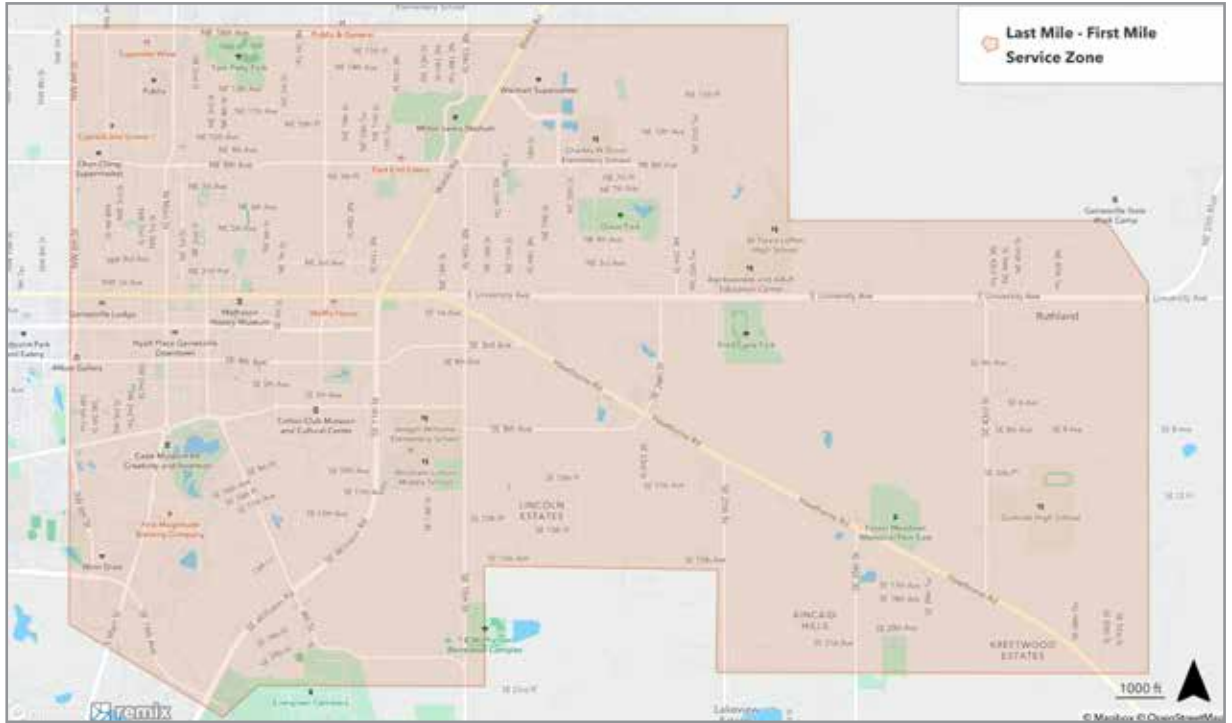

600
ROUTE

**LAST MILE / FIRST MILE
EASTSIDE TO ROSA PARKS**

Complete Route

Days	Morning (AM service)	Afternoon (PM service)
Monday-Friday	5:45 am - 8:30 am	3:45 pm - 7:15 pm
Saturday / Sunday	No Service.