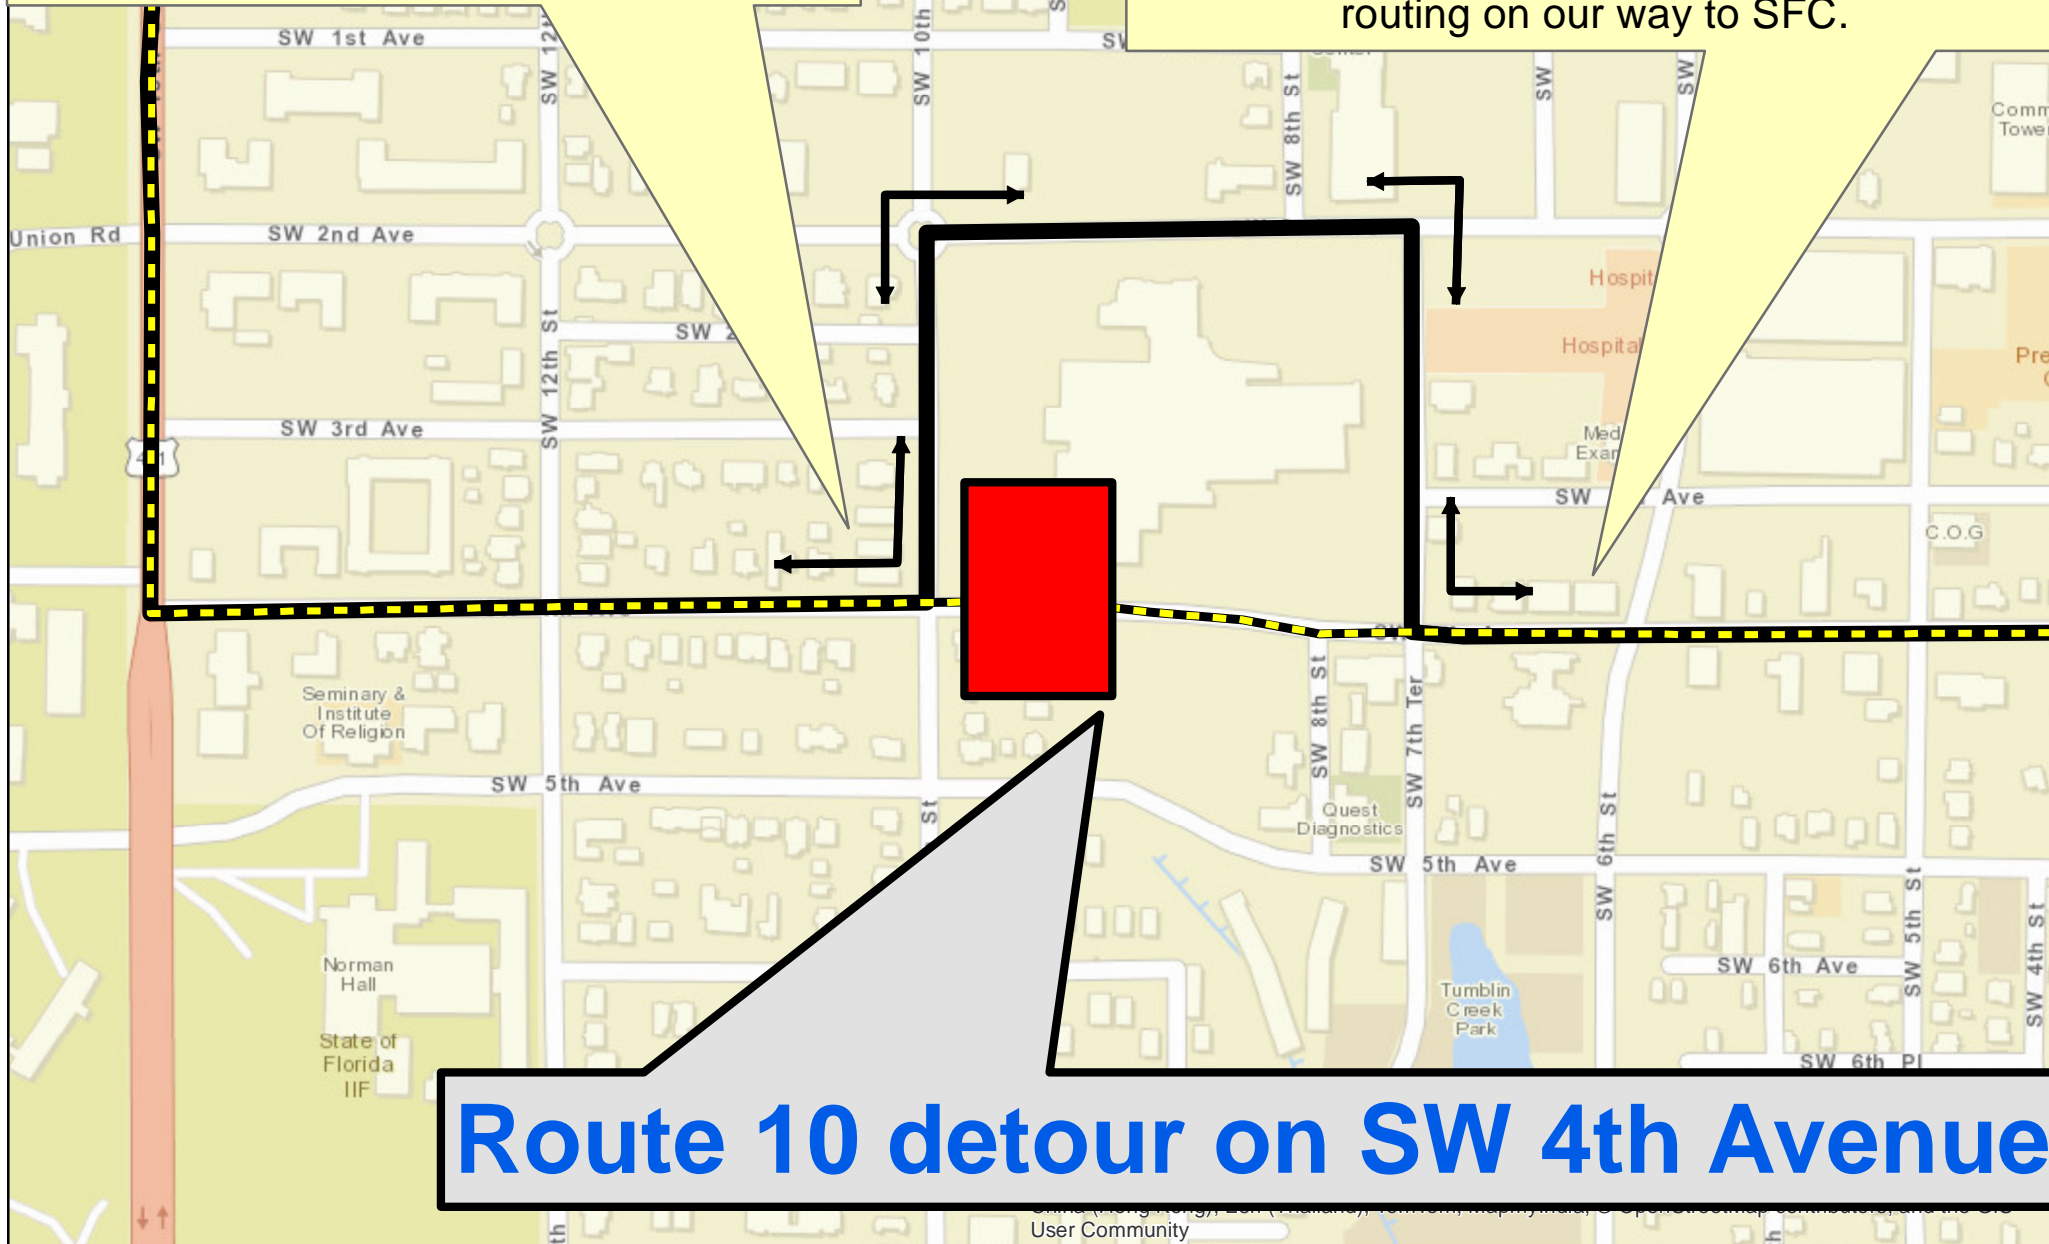

On the way to RPDTS:

Lets take SW 4th avenue to SW 10th Street  
to SW 2nd avenue to SW 7th terrace  
to SW 4th avenue  
and resume normal routing

Going to Santa Fe:

Let's take  
SW 4th avenue to SW 7th terrace (Wise Drugs)  
to SW 2nd avenue to SW 10th street  
to SW 4th avenue and resume normal  
routing on our way to SFC.

**Route 10 detour on SW 4th Avenue**