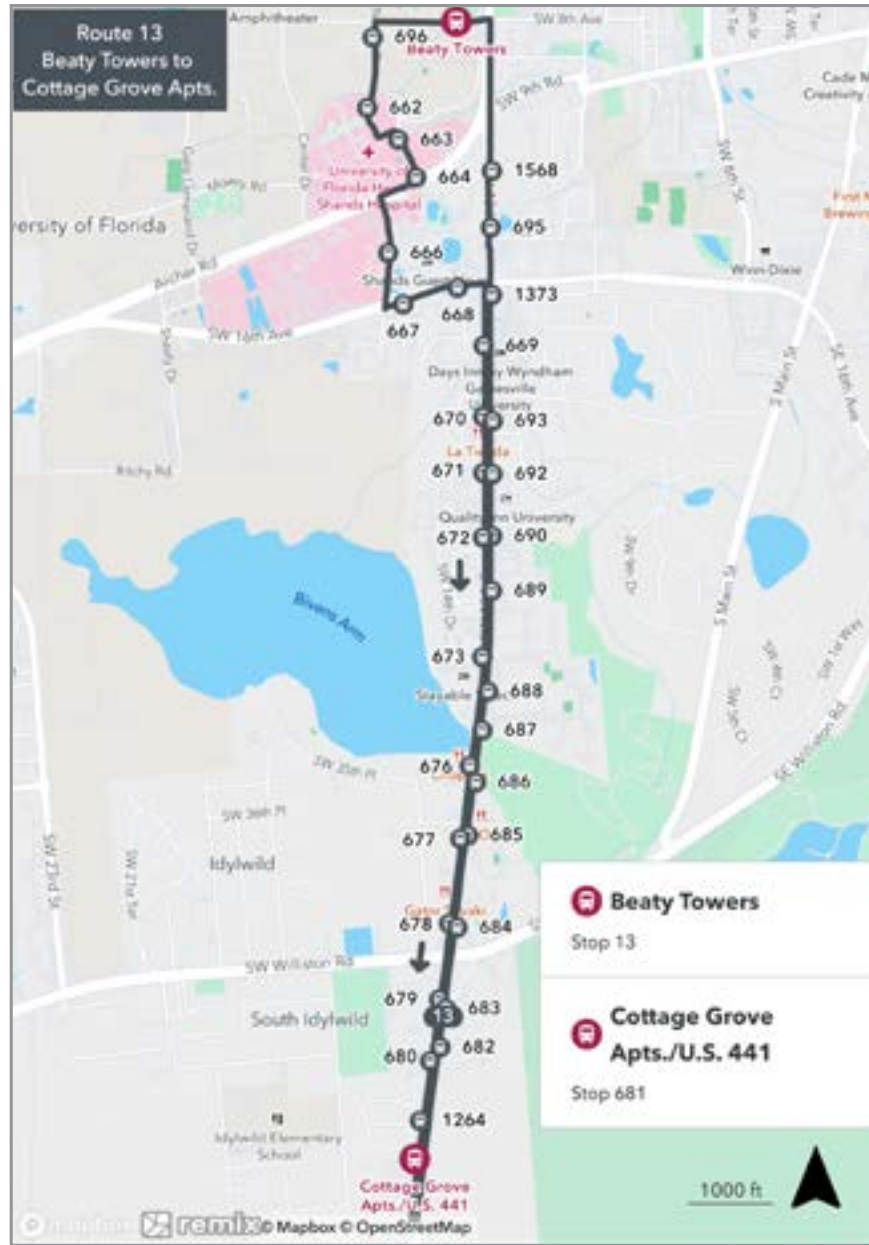

Days	Wait Time	First run	Last run
Monday-Friday	Every 15-45 min.	CGA 6:51am	UFHealth 11:00pm
Saturday	Every 60 min.	CGA 7:06am	CGA 6:06pm
Sunday	Every 60 min.	CGA 10:06am	Beauty Towers 5:50pm

To Cottage Grove Apartments		
MONDAY THROUGH FRIDAY		
A Beauty Towers	B US 441 South	
6:45	6:59	R
7:00	7:14	
7:15	7:29	R

To Beauty Towers		
MONDAY THROUGH FRIDAY		
B US 441 South	A Beauty Towers	
6:51	7:00	
7:06	7:15	R
7:21	7:30	
7:36	7:45	R

To Cottage Grove Apartments		
MONDAY THROUGH FRIDAY		
A Beauty Towers	B US 441 South	
7:30	7:44	
7:45	7:59	R
8:00	8:14	
8:15	8:29	R
8:30	8:44	
8:45	8:59	R
9:00	9:14	
9:15	9:29	R
9:30	9:44	
9:45	9:59	R
10:00	10:14	
10:15	10:29	R
10:30	10:44	
10:45	10:59	R
11:00	11:14	
11:15	11:29	R
11:30	11:44	
11:45	11:59	R
12:00	12:14	
12:15	12:29	R
12:30	12:44	
12:45	12:59	R
1:00	1:14	
1:15	1:29	R
1:30	1:44	
1:45	1:59	R
2:00	2:14	
2:15	2:29	R
2:30	2:44	
2:45	2:59	R
3:00	3:14	
3:15	3:29	R
3:30	3:44	
3:45	3:59	R
4:00	4:14	
4:15	4:29	R
4:30	4:44	
4:45	4:59	R
5:00	5:14	
5:15	5:29	R
5:30	5:44	
5:45	5:59	R
6:00	6:14	
6:15	6:29	R
6:45	6:59	R

To Beauty Towers		
MONDAY THROUGH FRIDAY		
B US 441 South	A Beauty Towers	
7:51	8:00	
8:06	8:15	R
8:21	8:30	
8:36	8:45	R
8:51	9:00	
9:06	9:15	R
9:21	9:30	
9:36	9:45	R
9:51	10:00	
10:06	10:15	R
10:21	10:30	
10:36	10:45	R
10:51	11:00	
11:06	11:15	R
11:21	11:30	
11:36	11:45	R
11:51	12:00	
12:06	12:15	R
12:21	12:30	
12:36	12:45	R
12:51	1:00	
1:06	1:15	R
1:21	1:30	
1:36	1:45	R
1:51	2:00	
2:06	2:15	R
2:21	2:30	
2:36	2:45	R
2:51	3:00	
3:06	3:15	R
3:21	3:30	
3:36	3:45	R
3:51	4:00	
4:06	4:15	R
4:21	4:30	
4:36	4:45	R
4:51	5:00	
5:06	5:15	R
5:21	5:30	
5:36	5:45	R
5:51	6:00	
6:06	6:15	R
6:36	6:45	R
7:06	7:15	R