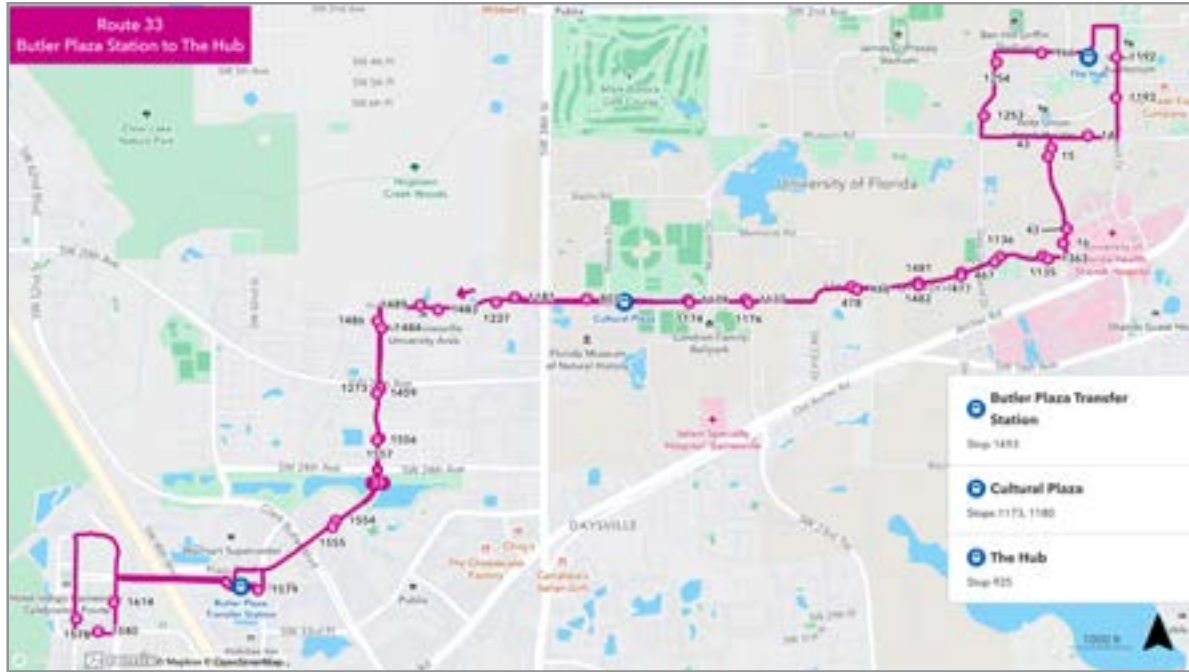

Days	Wait Time	First run	Last run
Monday-Friday	Every 30min.	BPTS 6:50am	BPTS 10:20pm
Saturday	Every 60 min.	BPTS 9:17am	BPTS 6:50pm
Sunday	Every 60 min.	Hub 9:47am	BPTS 5:20pm

NOTE: Decrease in frequency on weekdays. Service ends at 11:00pm.

To The Hub			
MONDAY THROUGH FRIDAY			
A Butler Plaza	B Cultural Plaza	C The HUB	
6:50	7:07	7:17	R
7:20	7:37	7:47	R
7:50	8:07	8:17	R
8:20	8:37	8:47	R
8:50	9:07	9:17	R
9:20	9:37	9:47	R
9:50	10:07	10:17	R
10:20	10:37	10:47	R
10:50	11:07	11:17	R
11:20	11:37	11:47	R
11:50	12:07	12:17	R
12:20	12:37	12:47	R
12:50	1:07	1:17	R
1:20	1:37	1:47	R
1:50	2:07	2:17	R
2:20	2:37	2:47	R
2:50	3:07	3:17	R
3:20	3:37	3:47	R
3:50	4:07	4:17	R

To Butler Plaza			
MONDAY THROUGH FRIDAY			
C The HUB	B Cultural Plaza	A Butler Plaza	
7:17	7:35	7:42	R
7:47	8:05	8:12	R
8:17	8:35	8:42	R
8:47	9:05	9:12	R
9:17	9:35	9:42	R
9:47	10:05	10:12	R
10:17	10:35	10:42	R
10:47	11:05	11:12	R
11:17	11:35	11:42	R
11:47	12:05	12:12	R
12:17	12:35	12:42	R
12:47	1:05	1:12	R
1:17	1:35	1:42	R
1:47	2:05	2:12	R
2:17	2:35	2:42	R
2:47	3:05	3:12	R
3:17	3:35	3:42	R
3:47	4:05	4:12	R
4:17	4:35	4:42	R

To The Hub			
MONDAY THROUGH FRIDAY			
A Butler Plaza	B Cultural Plaza	C The HUB	
4:20	4:37	4:47	R
4:50	5:07	5:17	R
5:20	5:37	5:47	R
5:50	6:07	6:17	R
6:20	6:37	6:47	R
6:50	7:07	7:17	R
7:20	7:37	7:47	R
7:50	8:07	8:17	R
8:20	8:37	8:47	R
8:50	9:07	9:17	R
9:20	9:37	9:47	R
9:50	10:07	10:17	R
10:20	10:37	10:47	R

To Butler Plaza			
MONDAY THROUGH FRIDAY			
C The HUB	B Cultural Plaza	A Butler Plaza	
4:47	5:05	5:12	R
5:17	5:35	5:42	R
5:47	6:05	6:12	R
6:17	6:35	6:42	R
6:47	7:05	7:12	R
7:17	7:35	7:42	R
7:47	8:05	8:12	R
8:17	8:35	8:42	R
8:47	9:05	9:12	R
9:17	9:35	9:42	R
9:47	10:05	10:12	R
10:17	10:35	10:42	R

To The Hub			
SATURDAY			
A Butler Plaza	B Cultural Plaza	C The HUB	
9:50	10:07	10:17	
10:50	11:07	11:17	
11:50	12:07	12:17	
12:50	1:07	1:17	
1:50	2:07	2:17	
2:50	3:07	3:17	
3:50	4:07	4:17	
4:50	5:07	5:17	
5:50	6:07	6:17	
6:50	7:07	7:17	

To Celebration Point			
SATURDAY			
C The HUB	B Cultural Plaza	A Butler Plaza	
9:17	9:35	9:42	
10:17	10:35	10:42	
11:17	11:35	11:42	
12:17	12:35	12:42	
1:17	1:35	1:42	
2:17	2:35	2:42	
3:17	3:35	3:42	
4:17	4:35	4:42	
5:17	5:35	5:42	
6:17	6:35	6:42	

To The Hub			
SUNDAY			
A Butler Plaza	B Cultural Plaza	C The HUB	
10:20	10:37	10:47	
11:20	11:37	11:47	
12:20	12:37	12:47	
1:20	1:37	1:47	
2:20	2:37	2:47	
3:20	3:37	3:47	
4:20	4:37	4:47	
5:20	5:37	5:47	

To Celebration Point			
SUNDAY			
C The HUB	B Cultural Plaza	A Butler Plaza	
9:47	10:05	10:12	
10:47	11:05	11:12	
11:47	12:05	12:12	
12:47	1:05	1:12	
1:47	2:05	2:12	
2:47	3:05	3:12	
3:47	4:05	4:12	
4:47	5:05	5:12