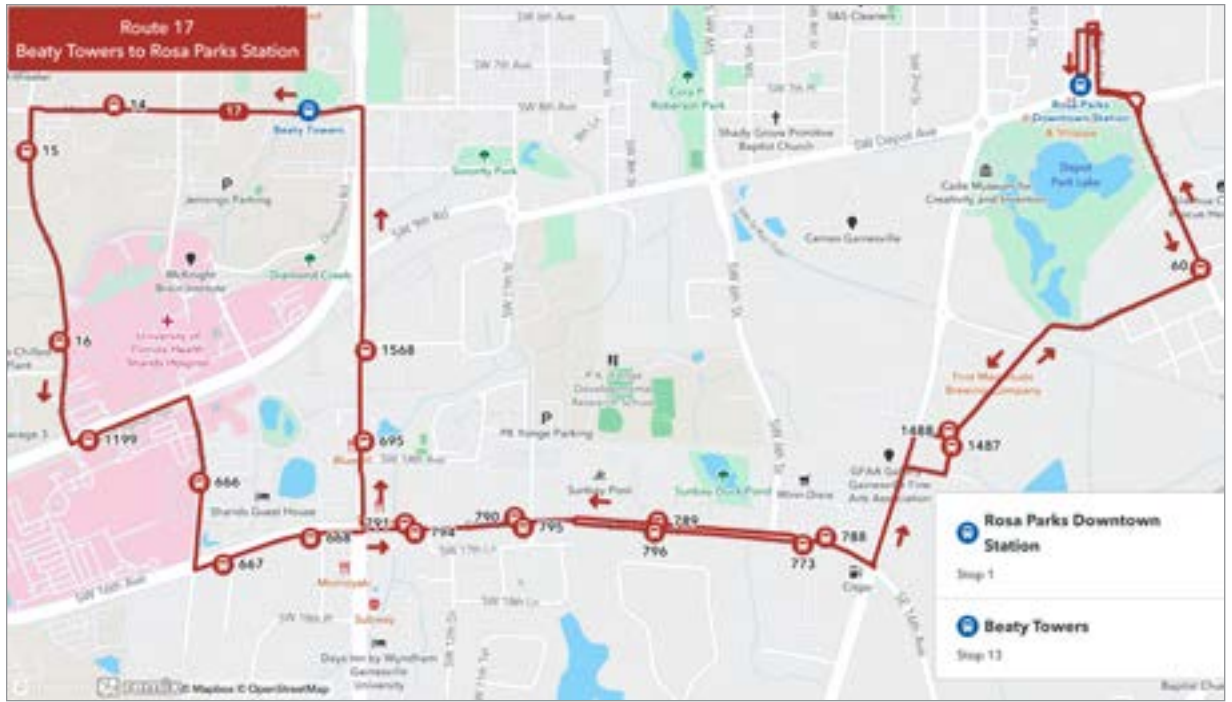

17

ROUTE

BEATY TOWERS TO ROSA PARKS

Days	Wait Time	First run	Last run
Monday-Friday	Every 40 min.	RPTS 6:20am	UF Health 7:18pm
Saturday / Sunday	No Service.		

To Rosa Parks		
MONDAY THROUGH FRIDAY		
A Beauty Towers	B Rosa Parks Transfer Station	
6:38	6:55	R
7:18	7:35	R
7:58	8:15	R
8:38	8:55	R
9:18	9:35	R
9:58	10:15	R
10:38	10:55	R
11:18	11:35	R
11:58	12:15	R
12:38	12:55	R
1:18	1:35	R
1:58	2:15	R
2:38	2:55	R
3:18	3:35	R
3:58	4:15	R
4:38	4:55	R
5:18	5:35	R
5:58	6:15	R
6:38	6:55	R
7:18	7:35	R

To Beauty Towers		
MONDAY THROUGH FRIDAY		
B Rosa Parks Transfer Station	A Beauty Towers	
6:20	6:38	R
7:00	7:18	R
7:40	7:58	R
8:20	8:38	R
9:00	9:18	R
9:40	9:58	R
10:20	10:38	R
11:00	11:18	R
11:40	11:58	R
12:20	12:38	R
1:00	1:18	R
1:40	1:58	R
2:20	2:38	R
3:00	3:18	R
3:40	3:58	R
4:20	4:38	R
5:00	5:18	R
5:40	5:58	R
6:20	6:38	R
7:00	7:18	R