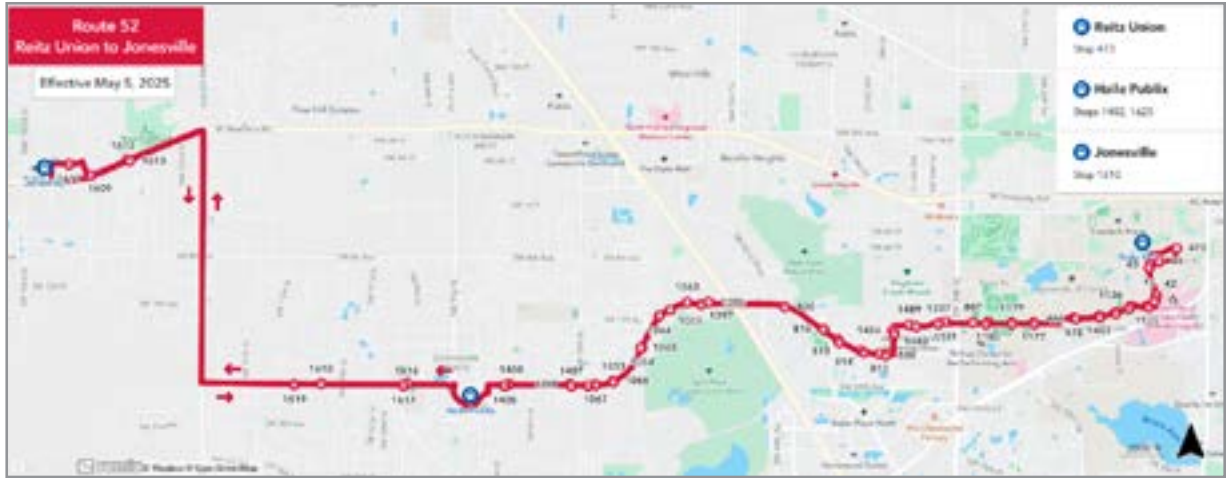

52

ROUTE

REITZ UNION TO JONESSVILLE

Days	Wait Time	First run	Last run
Monday-Friday	Every 60-120 min.	UF Health 6:00 am	Jonesville 6:00 pm
Saturday / Sunday	No Service.		

To Reitz Union			
MONDAY THROUGH FRIDAY			
A Reitz Union	B Haile Publix	C Jonesville	
6:00	6:40	6:55	R
7:00	7:40	7:55	R
8:00	8:40	8:55	R
9:00	9:40	9:55	R
10:00	10:40	10:55	R
12:00	12:40	12:55	R
2:00	2:40	2:55	R
3:00	3:40	3:55	R
4:00	4:40	4:55	R
5:00	5:40	5:55	R

To Jonesville			
MONDAY THROUGH FRIDAY			
A Jonesville	B Haile Publix	C Reitz Union	
7:00	7:15	7:55	R
8:00	8:15	8:55	R
9:00	9:15	9:55	R
10:00	10:15	10:55	R
11:00	11:15	11:55	R
1:00	1:15	1:55	R
3:00	3:15	3:55	R
4:00	4:15	4:55	R
5:00	5:15	5:55	R
6:00	6:15	6:55	R