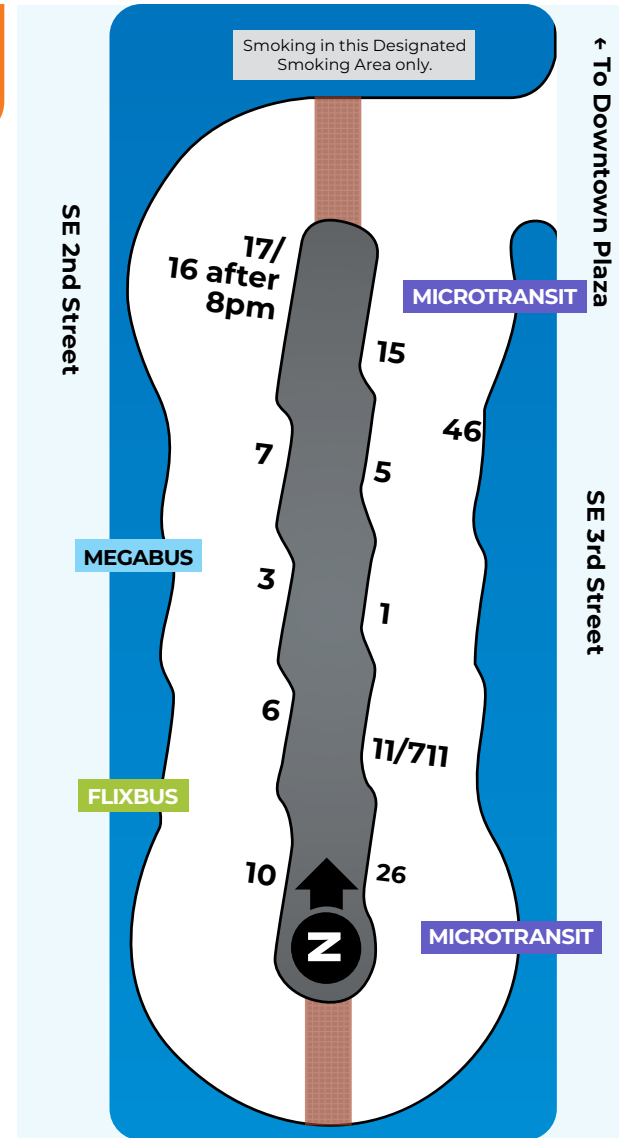

1, 3, 5, 6, 7, 10, 11, 15, 16 after 8pm, 17, 26, & 711

ADDRESS

700 SE 3rd Street, is located at the corner of SE 3rd Street and Depot Avenue.

HOURS OF SERVICE

Monday-Friday: 8:00am - 3:45pm.
Closed Saturday, Sunday and holidays.

BUTLER PLAZA TRANSFER STATION

SERVICING ROUTES

1 • 12 • 33 • 37 • 75

ADDRESS

4231 SW 30th Avenue
Gainesville, Florida 32627.

LOCATIONS TO OBTAIN PASSES/SCHEDULES

Passes may be purchased at the following locations: