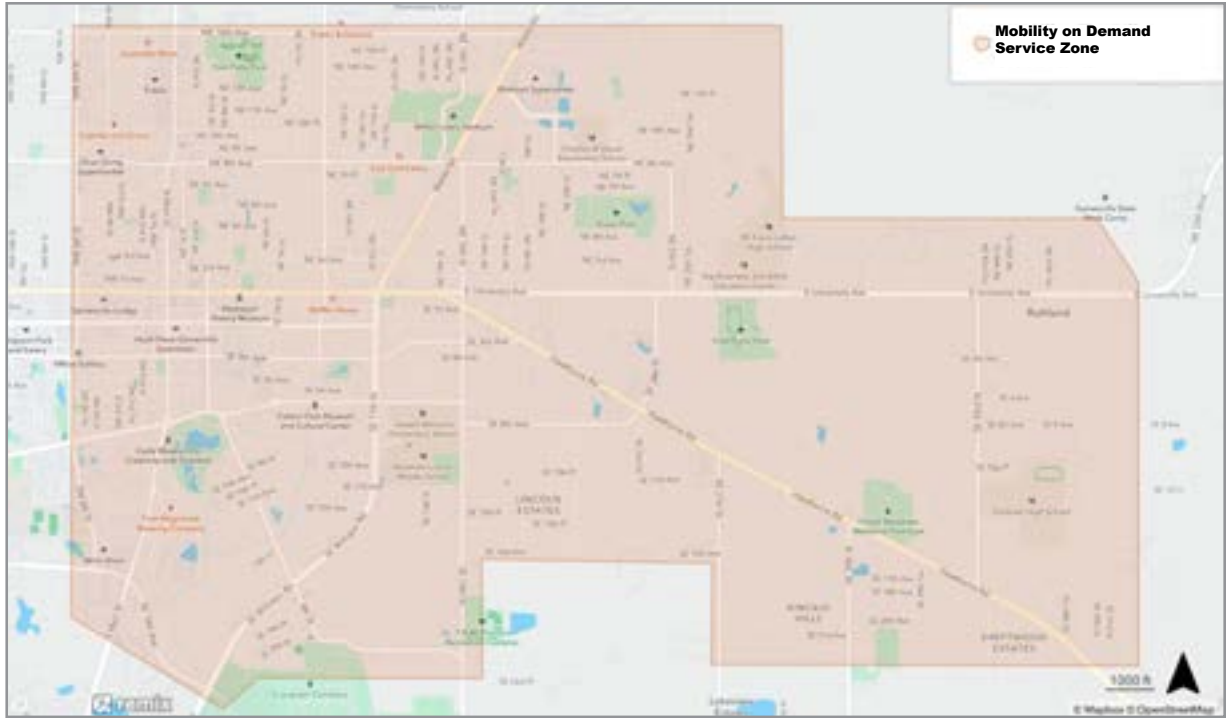

Days	Wait Time	First run	Last run
Monday-Friday	Every 30-60 min.	Eastside 5:30am RPTS 8:30am	RPTS 4:30pm Eastside 8:00pm
Saturday / Sunday	No Service.		

To Eastwood Meadows		
MONDAY THROUGH FRIDAY		
A Downtown Station	B Eastwood Meadows	
6:00	6:30	R
7:00	7:30	R
8:00	8:30	R
4:30	5:00	R
5:30	6:00	R
6:30	7:00	R
7:30	8:00	R

To Rosa Parks		
MONDAY THROUGH FRIDAY		
B Eastwood Meadows	A Downtown Station	
5:30	6:00	R
6:30	7:00	R
7:30	8:00	R
8:30	9:00	R
5:00	5:30	R
6:00	6:30	R
7:00	7:30	R