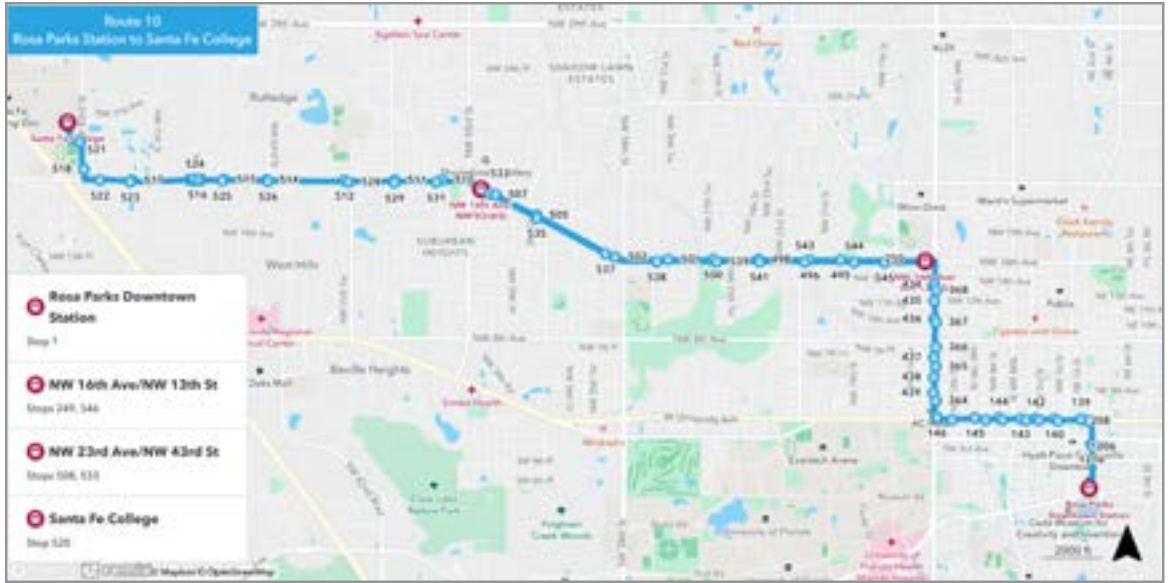

10

ROUTE

ROSA PARKS TRANSFER STATION TO SANTA FE COLLEGE

Days	Wait Time	First run	Last run
Monday-Friday	Every 60-70 min.	RPTS 7:00am	SFC 7:00pm
Saturday	Every 120 min.	RPTS 7:00am	SFC 5:33pm
Sunday	No Service.		

To Santa Fe				
MONDAY THROUGH FRIDAY				
A Rosa Parks	B NW 16th Ave / NW 13th St	C NW 23rd Ave / NW 43rd St	D Santa Fe	
7:00	7:10	7:18	7:25	R
8:00	8:12	8:20	8:28	R
9:10	9:22	9:30	9:38	R
10:20	10:32	10:40	10:48	R
11:30	11:42	11:50	11:58	R
12:40	12:52	1:00	1:08	R
1:50	2:02	2:10	2:18	R
3:00	3:12	3:20	3:28	R
4:10	4:22	4:30	4:38	R
5:20	5:32	5:40	5:48	R
6:30	6:40	6:48	6:55	R

To Rosa Parks				
MONDAY THROUGH FRIDAY				
D Santa Fe	C NW 23rd Ave / NW 43rd St	B NW 16th Ave / NW 13th St	A Rosa Parks	
7:30	7:36	7:42	7:52	R
8:34	8:42	8:49	9:02	R
9:44	9:52	9:59	10:12	R
10:54	11:02	11:09	11:22	R
12:04	12:12	12:19	12:32	R
1:14	1:22	1:29	1:42	R
2:24	2:32	2:39	2:52	R
3:34	3:42	3:49	4:02	R
4:44	4:52	4:59	5:12	R
5:54	6:02	6:09	6:22	R
7:00	7:08	7:15	7:28	R

To Santa Fe				
SATURDAY				
A Rosa Parks	B NW 16th Ave / NW 13th St	C NW 23rd Ave / NW 43rd St	D Santa Fe	
7:00	7:09	7:15	7:22	
9:00	9:09	9:15	9:22	
11:00	11:09	11:15	11:22	
1:00	1:09	1:15	1:22	
3:00	3:09	3:15	3:22	
5:00	5:09	5:15	5:22	

To Rosa Parks				
SATURDAY				
D Santa Fe	C NW 23rd Ave / NW 43rd St	B NW 16th Ave / NW 13th St	A Rosa Parks	
7:33	7:39	7:45	7:55	
9:33	9:39	9:45	9:55	
11:33	11:39	11:45	11:55	
1:33	1:39	1:45	1:55	
3:33	3:39	3:45	3:55	
5:33	5:39	5:45	5:55