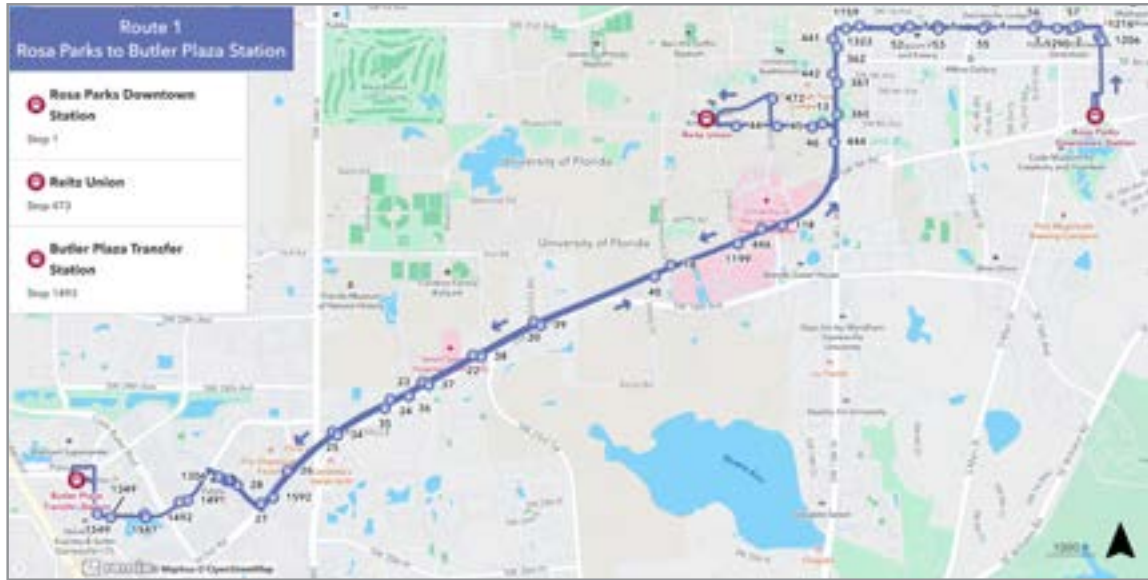

TO ROSA PARKS TRANSFER STATION		
MONDAY THROUGH FRIDAY		
Butler Plaza	UF Health	Rosa Parks
12-33-37 75	8-25-35 43	2-3-5-6-7 10-11-15-17 24-25-26 27-7/11
6:30AM	6:44	6:56
6:50	7:04	7:16
7:10	7:24	7:36
7:27	7:41	7:53
7:47	8:01	8:13
8:07	8:21	8:33
8:35	8:48	9:02
8:52	9:05	9:19
9:09	9:22	9:36
9:26	9:39	9:53
9:43	9:56	10:10
10:00	10:13	10:27
10:17	10:30	10:44
10:34	10:47	11:01
10:51	11:04	11:18
11:08	11:21	11:35
11:25	11:38	11:52
11:42	11:55	12:09PM
11:59	12:12	12:26
12:20	12:33	12:47
12:37	12:50	1:04
12:54	1:07	1:21
1:11	1:24	1:38

WEEKDAY CITY SERVICE MAP

- 1** Rosa Parks Transfer Station to Butler Plaza
- 3** Rosa Parks Transfer Station to N Main St Post Office
- 5** Rosa Parks Transfer Station to Oaks Mall
- 6** Rosa Parks Transfer Station to N Walmart Supercenter
- 7** Rosa Parks Transfer Station to Eastwood Meadows
- 8** North Walmart Supercenter to UF Health
- 9** The Hub to Lexington Crossing Apartments
- 10** Rosa Parks Transfer Station to Santa Fe College
- 11** Rosa Parks Transfer Station to Eastwood Meadows
- 12** Reitz Union to Butler Plaza
- 13** Beaty Tower to Cottage Grove Apartments
- 15** Rosa Parks Transfer Station to NW 13th Street
- 16** Beaty Tower to Rosa Parks
- 17** Rosa Parks Transfer Station to Beaty Towers
- 20** Reitz Union to Oaks Mall
- 23** Reitz Union to Santa Fe College
- 26** Rosa Parks Transfer Station to Airport
- 33** The Hub to Butler Plaza
- 34** The Hub to V.A. Medical Clinic
- 35** Reitz Union to SW 35th Place
- 37** Reitz Union to Butler Plaza
- 38** The Hub to Gainesville Place
- 43** UF Health to Santa Fe College
- 52** Jonesville to Reitz Union
- 75** Oaks Mall to Butler Plaza
- 600** Mobility on Demand: Eastside to Rosa Parks
- 711** Eastwood Meadows to Rosa Parks