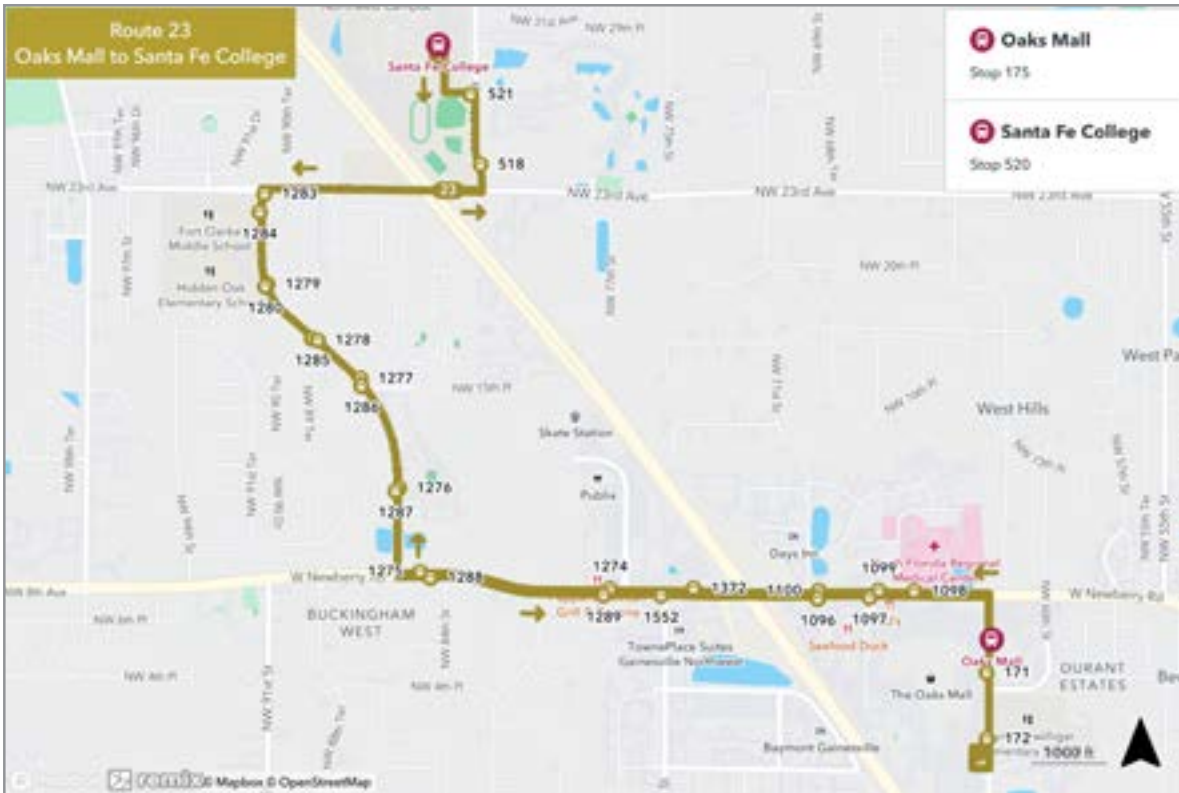

23

ROUTE

SANTA FE COLLEGE TO OAKS MALL

Days	Wait Time	First run	Last run
Monday-Friday	Every 40 min.	Oaks Mall 7:40am	SFC 10:00pm
Saturday / Sunday	No Service.		

To Santa Fe		
MONDAY THROUGH FRIDAY		
A Oaks Mall	B Santa Fe	
7:40	7:54	R
8:20	8:34	R
9:00	9:14	R
9:40	9:54	R
10:20	10:34	R
11:00	11:14	R
11:40	11:54	R
12:20	12:34	R
1:00	1:14	R
1:40	1:54	R
2:20	2:34	R
3:00	3:14	R
3:40	3:54	R
4:20	4:34	R
5:00	5:14	
5:40	5:54	

To Oaks Mall		
MONDAY THROUGH FRIDAY		
B Santa Fe	A Oaks Mall	
7:40	7:54	R
8:20	8:34	R
9:00	9:14	R
9:40	9:54	R
10:20	10:34	R
11:00	11:14	R
11:40	11:54	R
12:20	12:34	R
1:00	1:14	R
1:40	1:54	R
2:20	2:34	R
3:00	3:14	R
3:40	3:54	R
4:20	4:34	R
5:00	5:14	
5:40	5:54