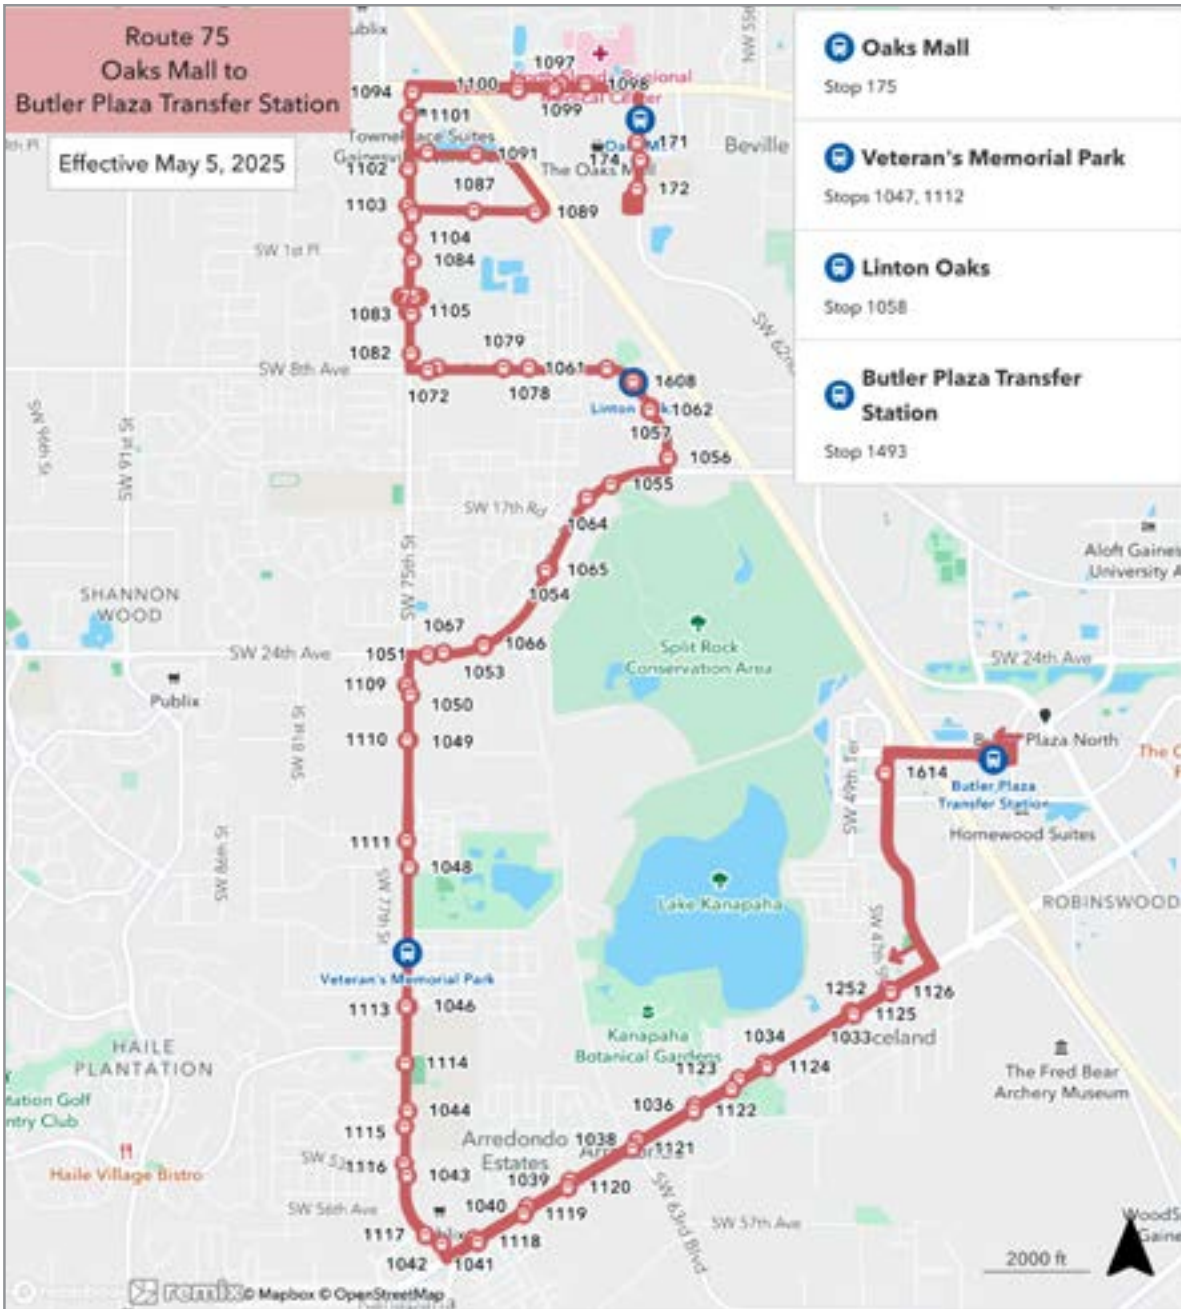

75
ROUTE

OAKS MALL TO BUTLER PLAZA

Days	Wait Time	First run	Last run
Monday-Friday	Every 30-60 min.	Oaks Mall 6:00am	Oaks Mall 9:30pm
Saturday	Every 90 min.	Oaks Mall 6:30am	BPTS 6:30pm
Sunday	Every 90 min.	Oaks Mall 9:30am	BPTS 5:00pm