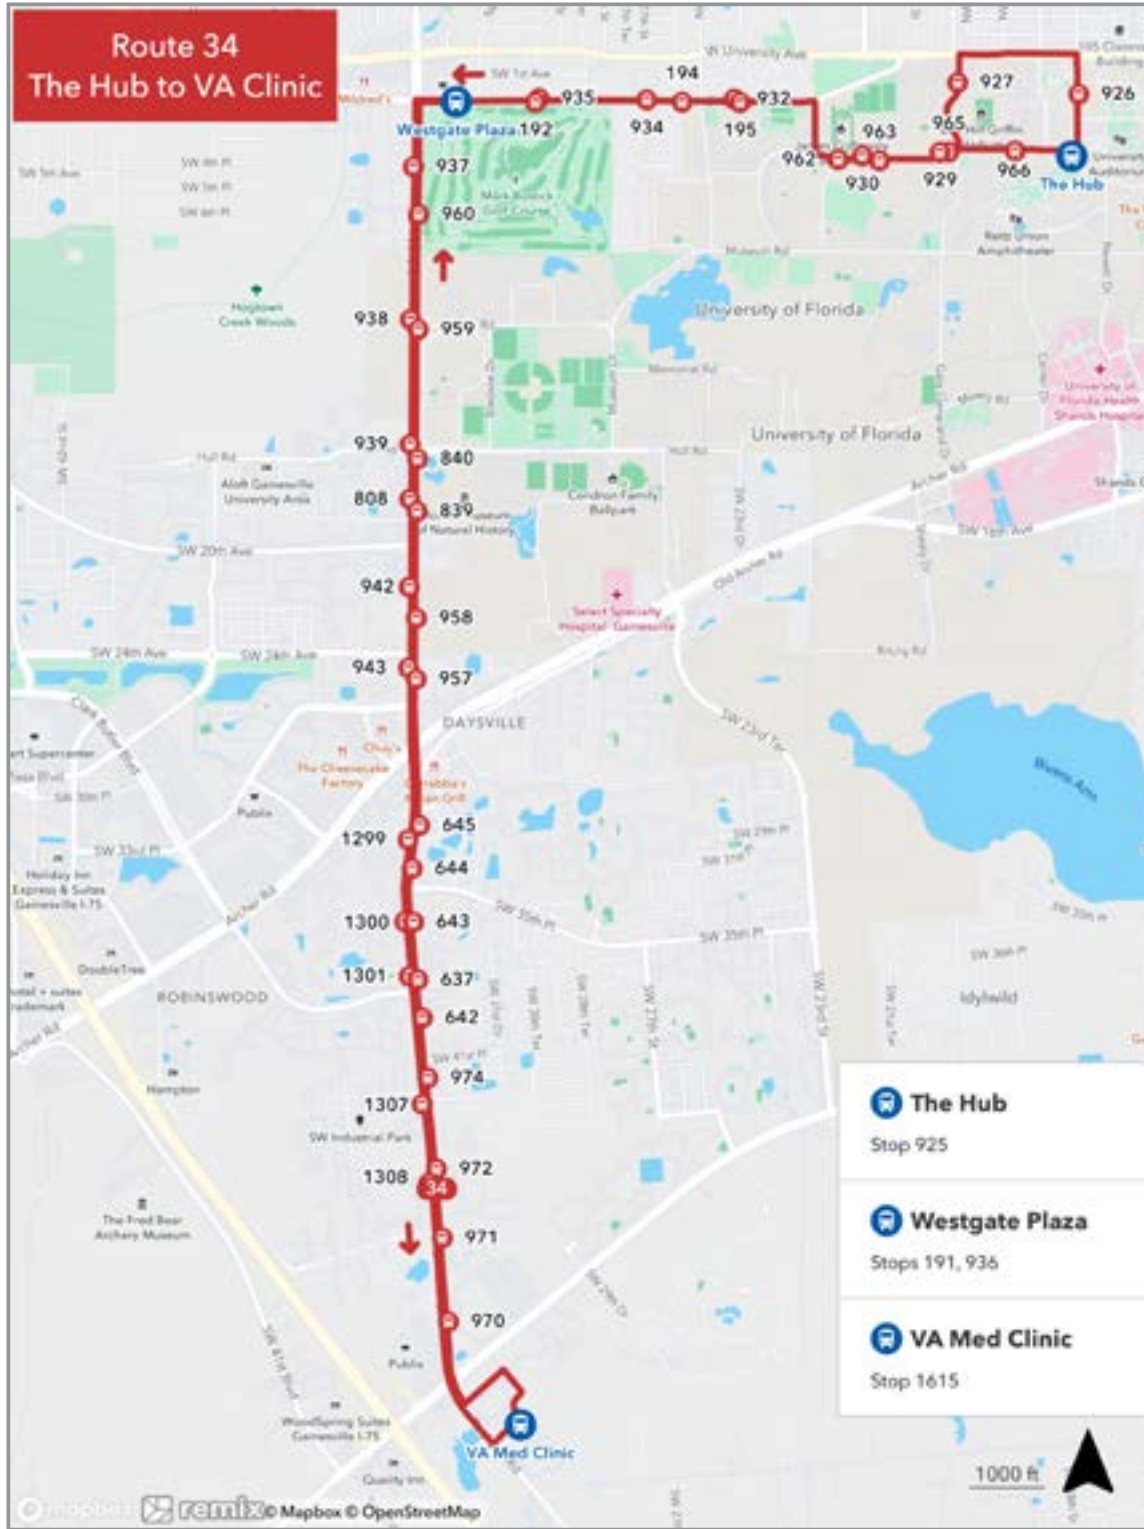

34 ROUTE

THE HUB TO LEXINGTON CROSSING

Days	Wait Time	First run	Last run
Monday-Friday	Every 50-65 min.	Lexington 6:50 am	The Hub 10:44 pm
Saturday / Sunday	No Service.		

NOTE: Decrease in frequency on weekdays. Service ends at 11:00pm.

To Lexington Crossing			
MONDAY THROUGH FRIDAY			
A The Hub	B Westgate Plaza	C Lexington Crossing	
7:56	8:08	8:24	R
8:56	9:08	9:24	R
9:56	10:08	10:24	R
10:56	11:08	11:24	R
11:56	12:08	12:24	R
12:56	1:08	1:24	R
1:56	2:08	2:24	R
2:56	3:08	3:24	R
3:56	4:08	4:24	R
4:56	5:08	5:24	R
5:56	6:08	6:24	R
6:56	7:04	7:16	R
7:44	7:52	8:04	R
8:34	8:42	8:54	R
9:24	9:32	9:44	R
10:14	10:22	10:34	R

To The Hub			
MONDAY THROUGH FRIDAY			
C Lexington Crossing	B Westgate Plaza	A The Hub	
7:30	7:44	7:53	R
8:30	8:44	8:53	R
9:30	9:44	9:53	R
10:30	10:44	10:53	R
11:30	11:44	11:53	R
12:30	12:44	12:53	R
1:30	1:44	1:53	R
2:30	2:44	2:53	R
3:30	3:44	3:53	R
4:30	4:44	4:53	R
5:30	5:44	5:53	R
6:30	6:44	6:53	R
7:18	7:32	7:41	R
8:04	8:18	8:27	R
8:54	9:08	9:17	R
9:44	9:58	10:07	R

34 ROUTE

THE HUB TO LEXINGTON CROSSING