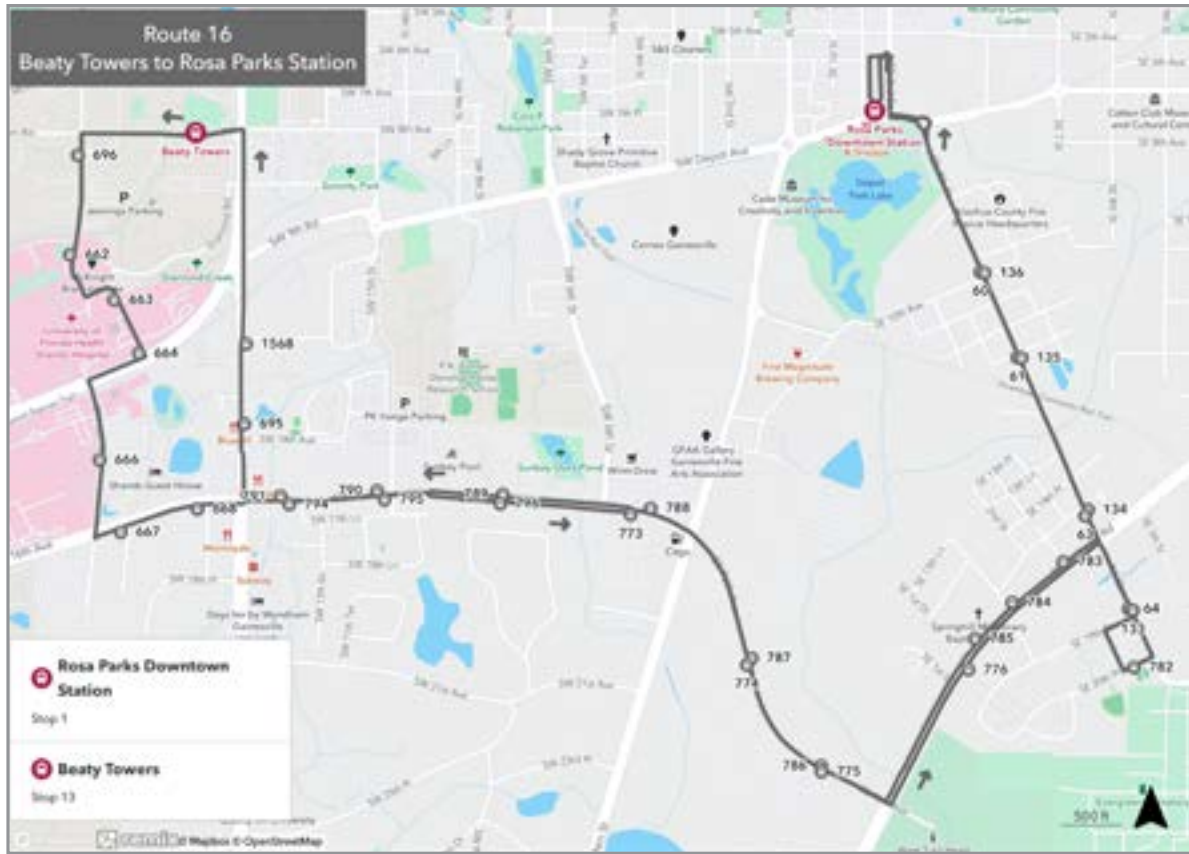

Days	Wait Time	First run	Last run
Monday-Friday	Every 30-60 min.	RPTS 6:00am	NW 13th St / NW 23rd Ave 10:27p
Saturday	Every 60 min.	RPTS 7:00am	NW 13th St / NW 23rd Ave 5:25pm
Sunday	Every 60 min.	RPTS 10:00am	NW 13th St / NW 23rd Ave 5:25pm

To Sugar Hill	
MONDAY THROUGH FRIDAY	
A Beaty Towers	B Rosa Parks After 8:00pm
6:47	7:05
7:37	7:55
8:17	8:35
8:57	9:15
9:37	9:55
10:17	10:35
10:57	11:15
11:37	11:55
12:17	12:35
12:57	1:15
1:37	1:55
2:17	2:35
2:57	3:15

To Beaty Towers	
MONDAY THROUGH FRIDAY	
A Rosa Parks After 8:00pm	B Beaty Towers
6:30	6:47
7:20	7:37
8:00	8:17
8:40	8:57
9:20	9:37
10:00	10:17
10:40	10:57
11:20	11:37
12:00	12:17
12:40	12:57
1:20	1:37
2:00	2:17
2:40	2:57
3:20	3:37

To Sugar Hill	
MONDAY THROUGH FRIDAY	
A Beaty Towers	B Rosa Parks After 8:00pm
3:37	3:55
4:17	4:35
4:57	5:15
5:37	5:55
6:17	6:35
6:57	7:15
7:37	7:55
8:17	8:35
8:57	9:15
9:37	9:55
10:17	10:35
10:57	11:15

To Beaty Towers	
MONDAY THROUGH FRIDAY	
A Rosa Parks After 8:00pm	B Beaty Towers
4:00	4:17
4:40	4:57
5:20	5:37
6:00	6:17
6:40	6:57
7:20	7:37
8:00	8:17
8:40	8:57
9:20	9:37
10:00	10:17
10:40	10:57

To Sugar Hill	
SATURDAY	
A Beaty Towers	B Rosa Parks After 8:00pm
7:15	7:30
8:15	8:30
9:15	9:30
10:15	10:30
11:15	11:30
12:15	12:30
1:15	1:30
2:15	2:30

To Beaty Towers	
SATURDAY	
A Rosa Parks After 8:00pm	B Beaty Towers
7:35	7:50
8:35	8:50
9:35	9:50
10:35	10:50
11:35	11:50
12:35	12:50
1:35	1:50
2:35	2:50

To Sugar Hill	
SATURDAY	
A Beaty Towers	B Rosa Parks After 8:00pm
3:15	3:30
4:15	4:30
5:15	5:30
6:15	6:30

To Beaty Towers	
SATURDAY	
A Rosa Parks After 8:00pm	B Beaty Towers
3:35	3:50
4:35	4:50
5:35	5:50