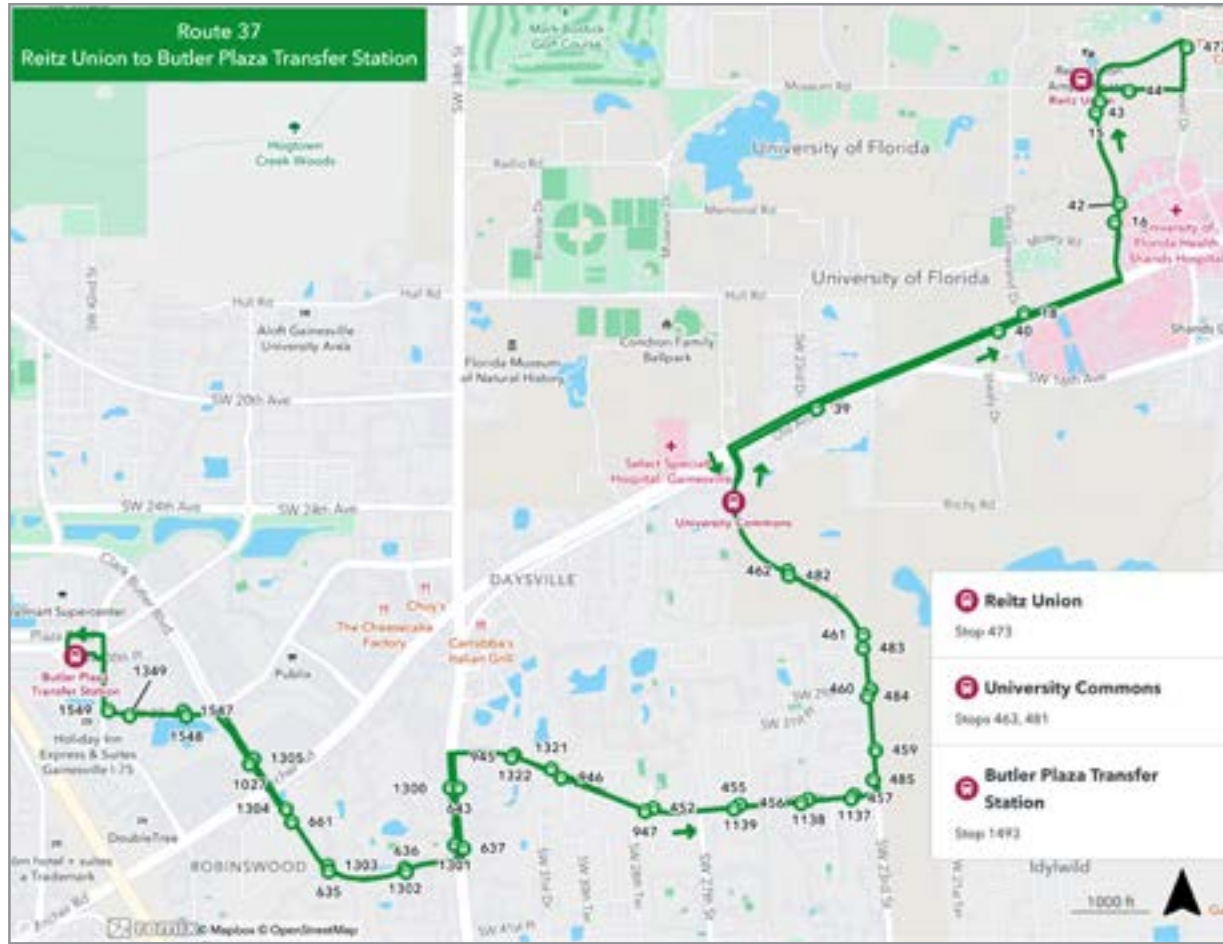

Days	Wait Time	First run	Last run
Monday-Friday	Every 52-60 min.	BPTS 7:05am	BPTS 10:13pm
Saturday	Every 50 min.	Reitz Union 8:48am	BPTS 7:10pm
Sunday	Every 50 min.	BPTS 10:00am	BPTS 5:30pm

NOTE: Decrease in frequency on weekdays.

To Reitz Union			
MONDAY THROUGH FRIDAY			
A Reitz Union	B University Commons	C Butler Plaza	
7:28	7:35	7:48	R
8:20	8:27	8:40	R
9:12	9:19	9:32	R
10:04	10:11	10:24	R
10:56	11:03	11:16	R
11:48	11:55	12:08	R
12:40	12:47	1:00	R
1:32	1:39	1:52	R
2:24	2:34	2:50	R

To Butler Plaza			
MONDAY THROUGH FRIDAY			
C Butler Plaza	B University Commons	A Reitz Union	
7:05	7:17	7:28	R
7:57	8:09	8:20	R
8:49	9:01	9:12	R
9:41	9:53	10:04	R
10:33	10:45	10:56	R
11:25	11:37	11:48	R
12:17	12:29	12:40	R
1:09	1:21	1:32	R
2:01	2:13	2:24	R
3:01	3:13	3:24	R

To Reitz Union			
MONDAY THROUGH FRIDAY			
A Reitz Union	B University Commons	C Butler Plaza	
3:24	3:34	3:50	R
4:24	4:34	4:50	R
5:24	5:31	5:44	R
6:16	6:23	6:36	R
7:08	7:15	7:28	R
8:00	8:07	8:20	R
8:52	8:59	9:12	R
9:44	9:51	10:04	R

To Butler Plaza			
MONDAY THROUGH FRIDAY			
C Butler Plaza	B University Commons	A Reitz Union	
4:01	4:13	4:24	R
5:01	5:13	5:24	R
5:53	6:05	6:16	R
6:45	6:57	7:08	R
7:37	7:49	8:00	R
8:29	8:41	8:52	R
9:21	9:33	9:44	R
10:13	10:25	10:36	R

To Reitz Union			
SATURDAY			
A Reitz Union	B University Commons	C Butler Plaza	
8:48	8:54	9:05	
9:38	9:44	9:55	
10:28	10:34	10:45	
11:18	11:24	11:35	
12:08	12:14	12:25	
12:58	1:04	1:15	
1:48	1:54	2:05	
2:38	2:44	2:55	
3:28	3:34	3:45	
4:18	4:24	4:35	
5:08	5:14	5:25	
5:58	6:04	6:15	
6:48	6:54	7:05	

To Butler Plaza			
SATURDAY			
C Butler Plaza	B University Commons	A Reitz Union	
9:10	9:23	9:32	
10:00	10:13	10:22	
10:50	11:03	11:12	
11:40	11:53	12:02	
12:30	12:43	12:52	
1:20	1:33	1:42	
2:10	2:23	2:32	
3:00	3:13	3:22	
3:50	4:03	4:12	
4:40	4:53	5:02	
5:30	5:43	5:52	
6:20	6:33	6:42	
7:10	7:23	7:32	

To Reitz Union			
SUNDAY			
A Reitz Union	B University Commons	C Butler Plaza	
10:28	10:34	10:45	
11:18	11:24	11:35	
12:08	12:14	12:25	
12:58	1:04	1:15	
1:48	1:54	2:05	
2:38	2:44	2:55	
3:28	3:34	3:45	
4:18	4:24	4:35	
5:08	5:14	5:25	

To Butler Plaza			
SUNDAY			
C Butler Plaza	B University Commons	A Reitz Union	
10:00	10:13	10:22	
10:50	11:03	11:12	
11:40	11:53	12:02	
12:30	12:43	12:52	
1:20	1:33	1:42	
2:10	2:23	2:32	
3:00	3:13	3:22	
3:50	4:03	4:12	
4:40	4:53	5:02	
5:30	5:43	5:52