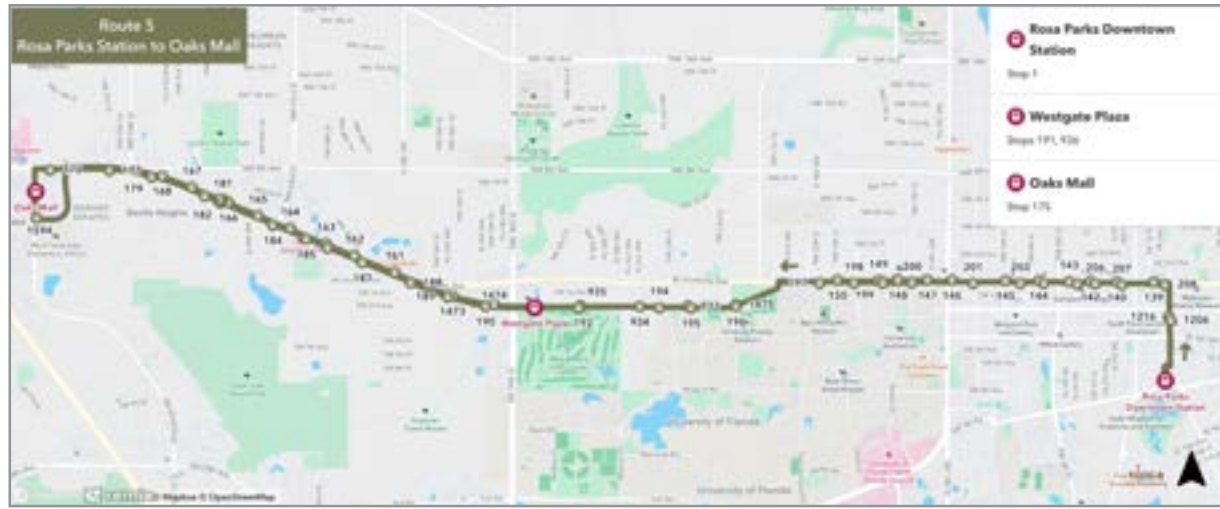

Days	Wait Time	First run	Last run
Monday-Friday	Every 30-40 Min.	RPTS 6:00am	Oaks Mall 10:30pm
Saturday	Every 40 Min.	RPTS 7:00am	Oaks Mall 8:05pm
Sunday	Every 80 min.	RPTS 10:10am	Oaks Mall 5:32pm

To Oaks Mall			
MONDAY THROUGH FRIDAY			
A Rosa Parks Transfer Station	B Westgate Plaza	C Oaks Mall	
6:00	6:13	6:24	R
6:30	6:43	6:54	R
7:00	7:13	7:24	R
7:35	7:53	8:04	R
8:10	8:28	8:44	R
8:50	9:08	9:24	R
9:30	9:48	10:04	R
10:10	10:28	10:44	R
10:50	11:08	11:24	R
11:30	11:48	12:04	R
12:10	12:28	12:44	R
12:50	1:08	1:24	R
1:30	1:48	2:04	R
2:10	2:28	2:44	R
2:50	3:08	3:24	R
3:30	3:48	4:04	R
4:10	4:28	4:44	R
4:50	5:08	5:24	R
5:30	5:48	6:04	R
6:10	6:28	6:44	R
6:50	7:05	7:16	R
7:30	7:48	7:59	R
8:00	8:13	8:24	R
9:00	9:13	9:24	R
10:00	10:13	10:24	R

To Rosa Parks			
MONDAY THROUGH FRIDAY			
C Oaks Mall	B Westgate Plaza	A Rosa Parks Transfer Station	
6:30	6:39	6:53	R
7:00	7:10	7:30	R
7:32	7:42	8:02	R
8:12	8:22	8:42	R
8:52	9:02	9:22	R
9:32	9:42	10:02	R
10:12	10:22	10:42	R
10:52	11:02	11:22	R
11:32	11:42	12:02	R
12:12	12:22	12:42	R
12:52	1:02	1:22	R
1:32	1:42	2:02	R
2:12	2:22	2:42	R
2:52	3:02	3:22	R
3:32	3:42	4:02	R
4:12	4:22	4:42	R
4:52	5:02	5:22	R
5:32	5:42	6:02	R
6:12	6:22	6:42	R
6:52	7:02	7:22	R
7:22	7:32	7:52	R
8:05	8:14	8:28	R
8:30	8:39	8:53	R
9:30	9:39	9:53	R
10:30	10:39	10:53	R

To Oaks Mall		
SATURDAY		
A Rosa Parks Transfer Station	B Westgate Plaza	C Oaks Mall
7:00	7:13	7:24
7:35	7:53	8:04
8:10	8:28	8:44
8:50	9:08	9:24
9:30	9:48	10:04
10:10	10:28	10:44
10:50	11:08	11:24
11:30	11:48	12:04
12:10	12:28	12:44
12:50	1:08	1:24
1:30	1:48	2:04
2:10	2:28	2:44
2:50	3:08	3:24
3:30	3:48	4:04
4:10	4:28	4:44
4:50	5:08	5:24
5:30	5:48	6:04
6:10	6:28	6:44
6:50	7:05	7:16
7:30	7:48	7:59

To Oaks Mall		
SUNDAY		
A Rosa Parks Transfer Station	B Westgate Plaza	C Oaks Mall
10:10	10:28	10:44
11:30	11:48	12:04
12:50	1:08	1:24
2:10	2:28	2:44
3:30	3:48	4:04
4:50	5:08	5:24

To Rosa Parks		
SATURDAY		
C Oaks Mall	B Westgate Plaza	A Rosa Parks Transfer Station
7:32	7:42	8:02
8:12	8:22	8:42
8:52	9:02	9:22
9:32	9:42	10:02
10:12	10:22	10:42
10:52	11:02	11:22
11:32	11:42	12:02
12:12	12:22	12:42
12:52	1:02	1:22
1:32	1:42	2:02
2:12	2:22	2:42
2:52	3:02	3:22
3:32	3:42	4:02
4:12	4:22	4:42
4:52	5:02	5:22
5:32	5:42	6:02
6:12	6:22	6:42
6:52	7:02	7:22
7:22	7:32	7:52
8:05	8:14	8:28

To Rosa Parks		
SUNDAY		
C Oaks Mall	B Westgate Plaza	A Rosa Parks Transfer Station
10:52	11:02	11:22
12:12	12:22	12:42
1:32	1:42	2:02
2:52	3:02	3:22
4:12	4:22	4:42
5:32	5:42	6:02