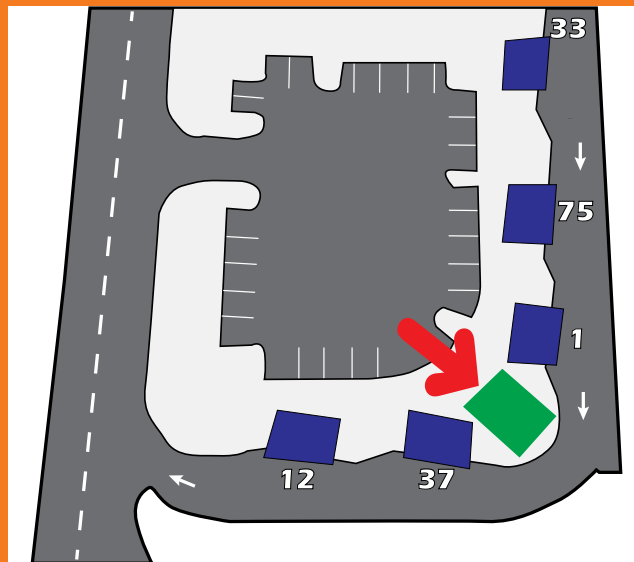

BUTLER PLAZA TRANSFER STATION

SERVICING ROUTES

1 • 12 • 33 • 37 • 75

ADDRESS

4231 SW 30th Avenue
Gainesville, Florida 32627.

LOCATIONS TO OBTAIN PASSES/SCHEDULES

Passes may be purchased at the following locations: