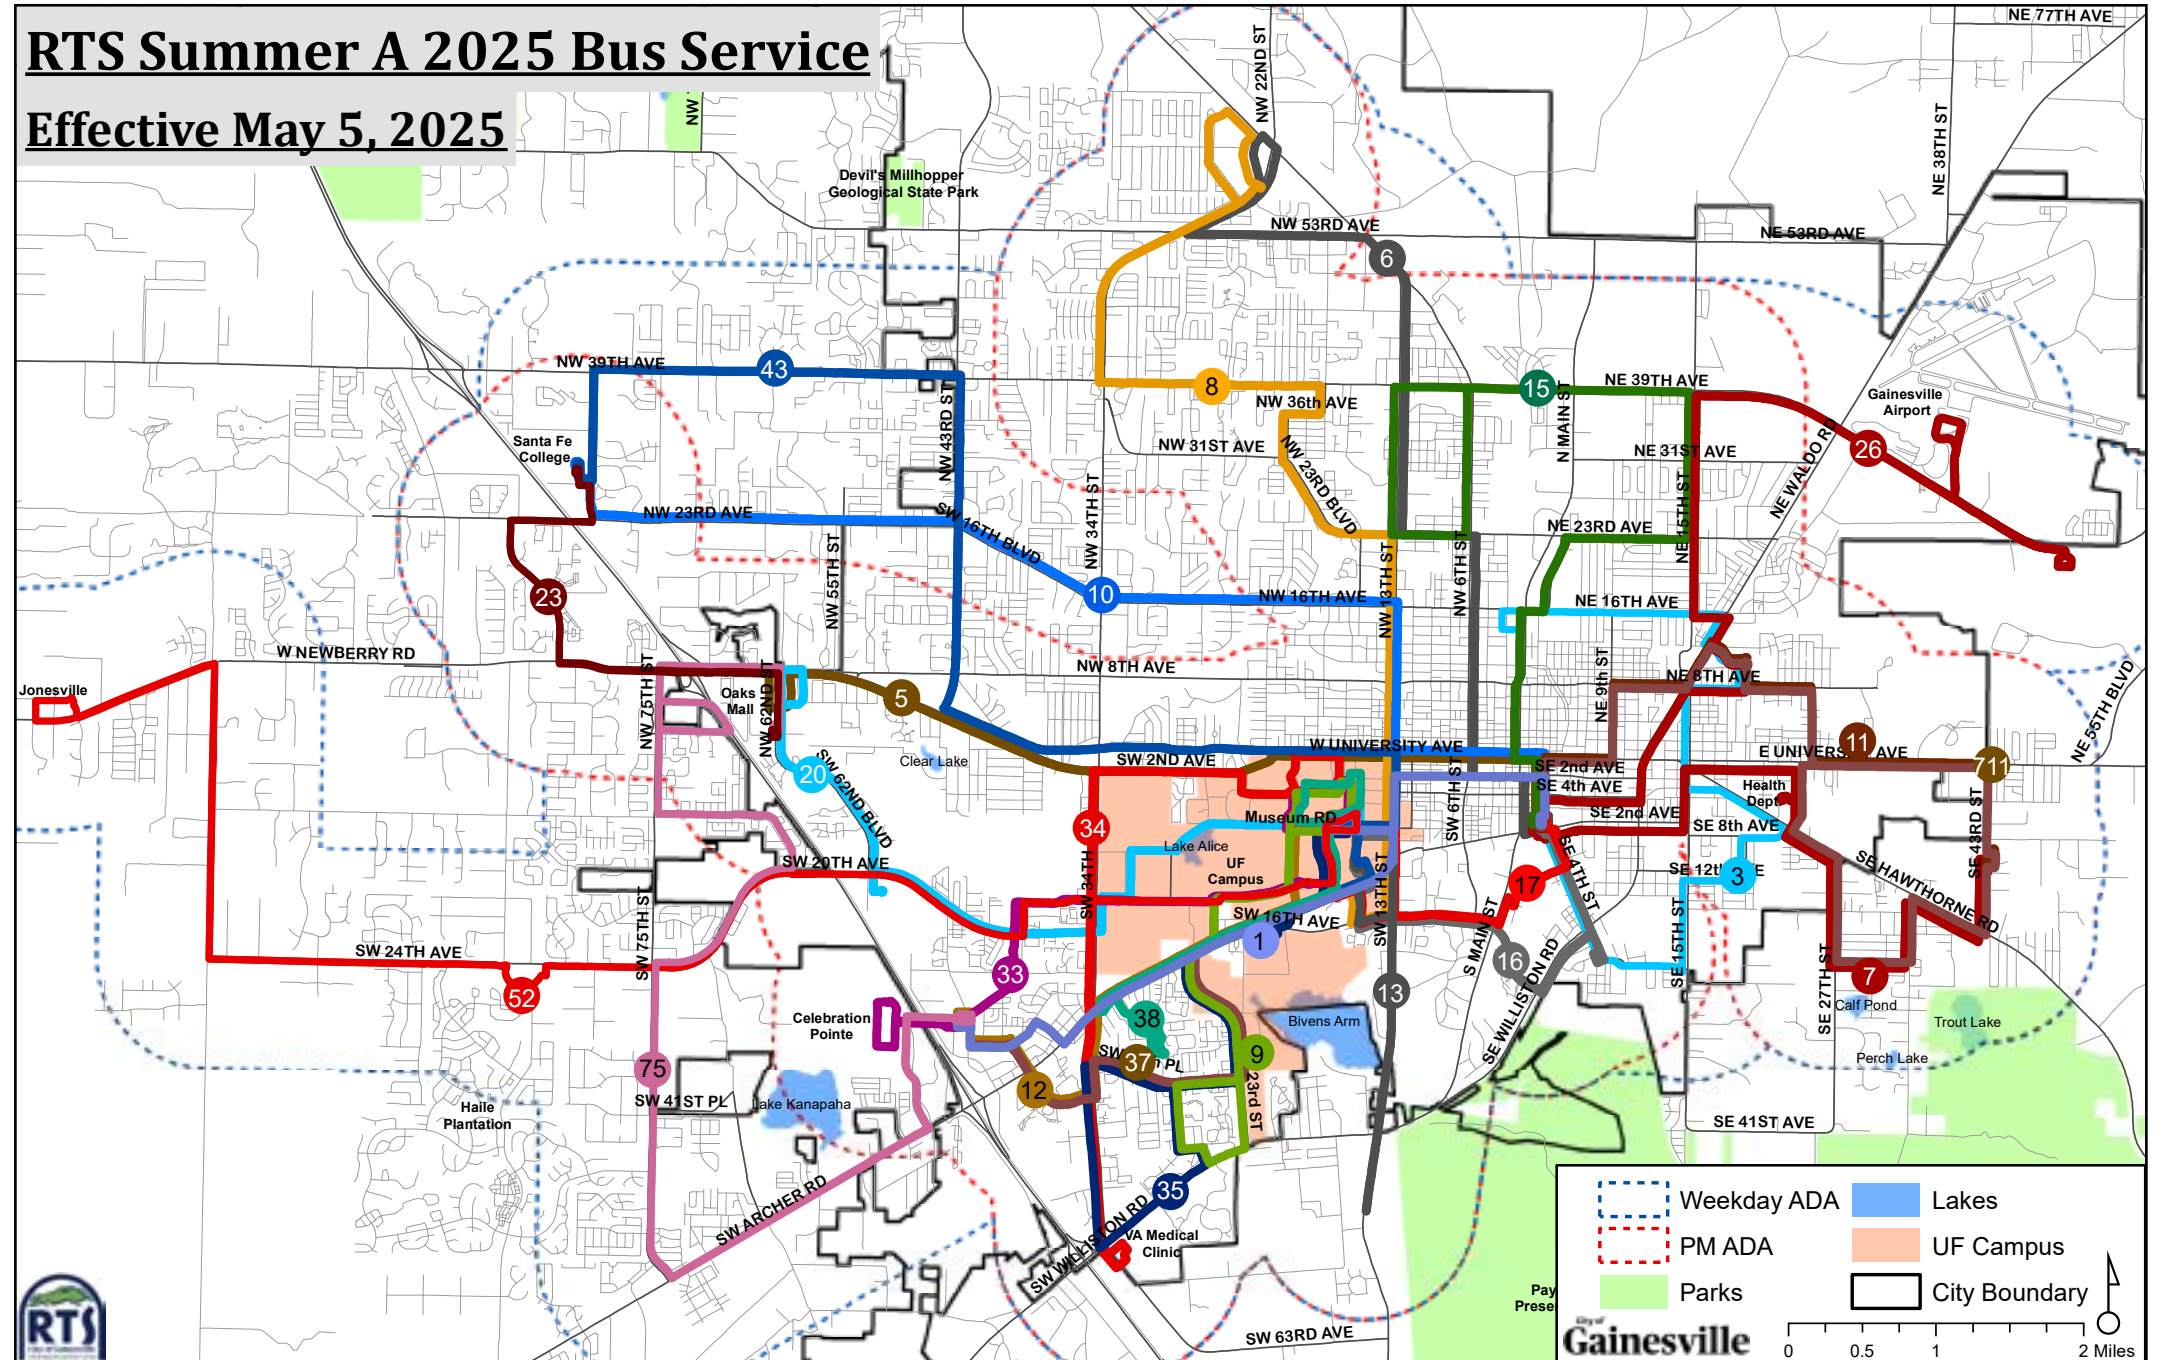

WEEKDAY CITY SERVICE MAP

- **1** Rosa Parks Transfer Station to Butler Plaza
- **3** Rosa Parks Transfer Station to N Main St Post Office
- **5** Rosa Parks Transfer Station to Oaks Mall
- **6** Rosa Parks Transfer Station to N Walmart Supercenter
- **7** Rosa Parks Transfer Station to Eastwood Meadows
- **8** North Walmart Supercenter to UF Health
- **9** The Hub to Lexington Crossing Apartments
- **10** Rosa Parks Transfer Station to Santa Fe College
- **11** Rosa Parks Transfer Station to Eastwood Meadows
- **12** Reitz Union to Butler Plaza
- **13** Beaty Tower to Cottage Grove Apartments
- **15** Rosa Parks Transfer Station to NW 13th Street
- **16** Beaty Tower to Rosa Parks
- **17** Rosa Parks Transfer Station to Beaty Towers
- **20** Reitz Union to Oaks Mall
- **23** Reitz Union to Santa Fe College
- **26** Rosa Parks Transfer Station to Airport
- **33** The Hub to Butler Plaza
- **34** The Hub to V.A. Medical Clinic
- **35** Reitz Union to SW 35th Place
- **37** Reitz Union to Butler Plaza
- **38** The Hub to Gainesville Place
- **43** UF Health to Santa Fe College
- **52** Jonesville to Reitz Union
- **75** Oaks Mall to Butler Plaza
- **600** Mobility on Demand: Eastside to Rosa Parks
- **711** Eastwood Meadows to Rosa Parks