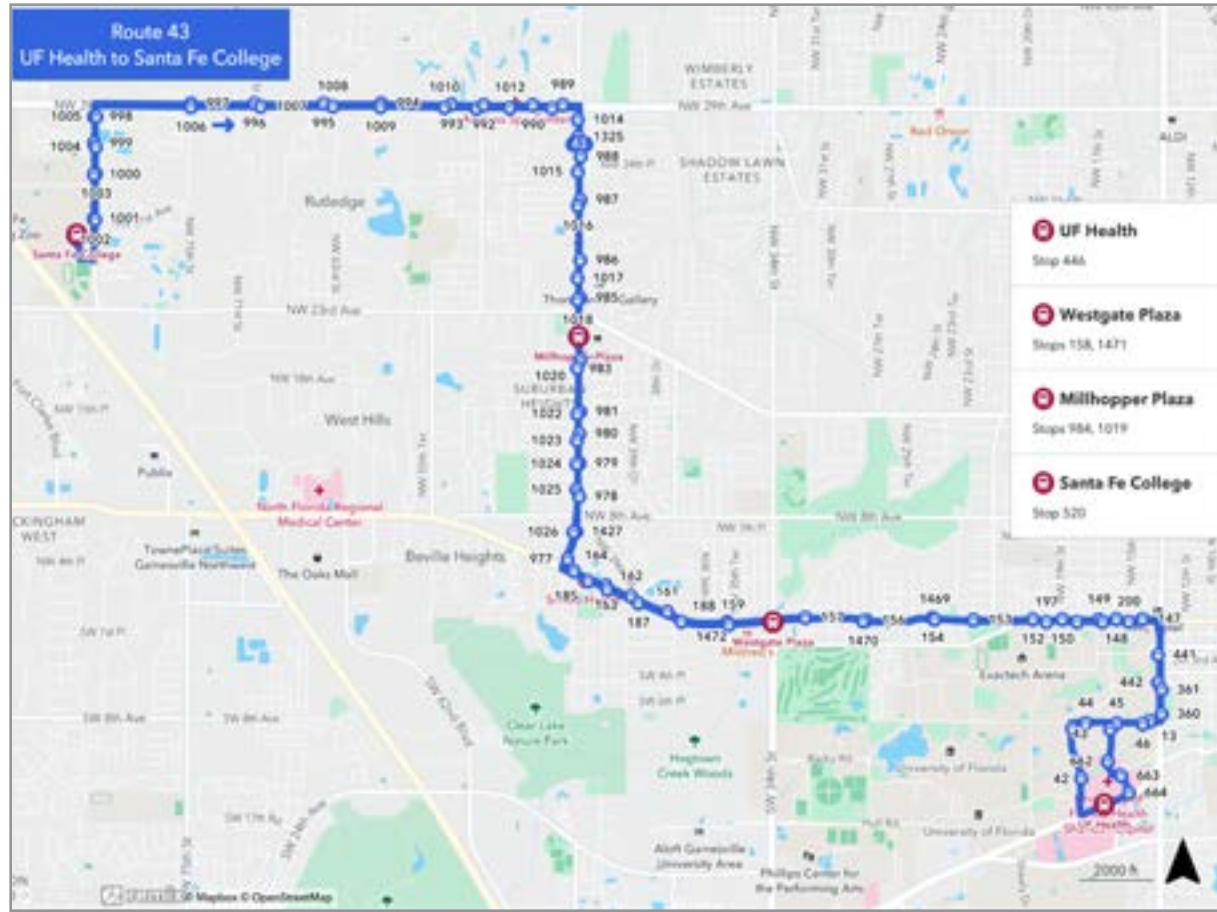

Days	Wait Time	First run	Last run
Monday-Friday	Every 45 min.	SFC 6:10 am	SFC 6:55 pm
Saturday / Sunday	No Service.		

To Santa Fe				
MONDAY THROUGH FRIDAY				
A	B	C	D	
UF Health	Westgate Plaza	Millhopper Plaza	Santa Fe	
6:07	6:22	6:28	6:45	R
6:52	7:07	7:13	7:30	R
7:37	7:52	7:58	8:15	R
8:22	8:37	8:43	9:00	R
9:07	9:22	9:28	9:45	R
9:52	10:07	10:13	10:30	R
10:37	10:52	10:58	11:15	R
11:22	11:37	11:43	12:00	R
12:07	12:22	12:28	12:45	R
12:52	1:07	1:13	1:30	R

To UF Health				
MONDAY THROUGH FRIDAY				
D	C	B	A	
Santa Fe	Hunters Crossing	Westgate Plaza	UF Health	
6:10	6:22	6:30	6:45	R
6:55	7:07	7:15	7:30	R
7:40	7:52	8:00	8:15	R
8:25	8:37	8:45	9:00	R
9:10	9:22	9:30	9:45	R
9:55	10:07	10:15	10:30	R
10:40	10:52	11:00	11:15	R
11:25	11:37	11:45	12:00	R
12:10	12:22	12:30	12:45	R
12:55	1:07	1:15	1:30	R
1:40	1:52	2:00	2:15	R

To Santa Fe				
MONDAY THROUGH FRIDAY				
A	B	C	D	
UF Health	Westgate Plaza	Millhopper Plaza	Santa Fe	
1:37	1:52	1:58	2:15	R
2:22	2:37	2:43	3:00	R
3:07	3:22	3:28	3:45	R
3:52	4:07	4:13	4:30	R
4:37	4:52	4:58	5:15	R
5:22	5:37	5:43	6:00	R
6:07	6:22	6:28	6:45	R

To UF Health				
MONDAY THROUGH FRIDAY				
D	C	B	A	
Santa Fe	Hunters Crossing	Westgate Plaza	UF Health	
2:25	2:37	2:45	3:00	R
3:10	3:22	3:30	3:45	R
3:55	4:07	4:15	4:30	R
4:40	4:52	5:00	5:15	R
5:25	5:37	5:45	6:00	R
6:10	6:22	6:30	6:45	R
6:55	7:07	7:15	7:30	R