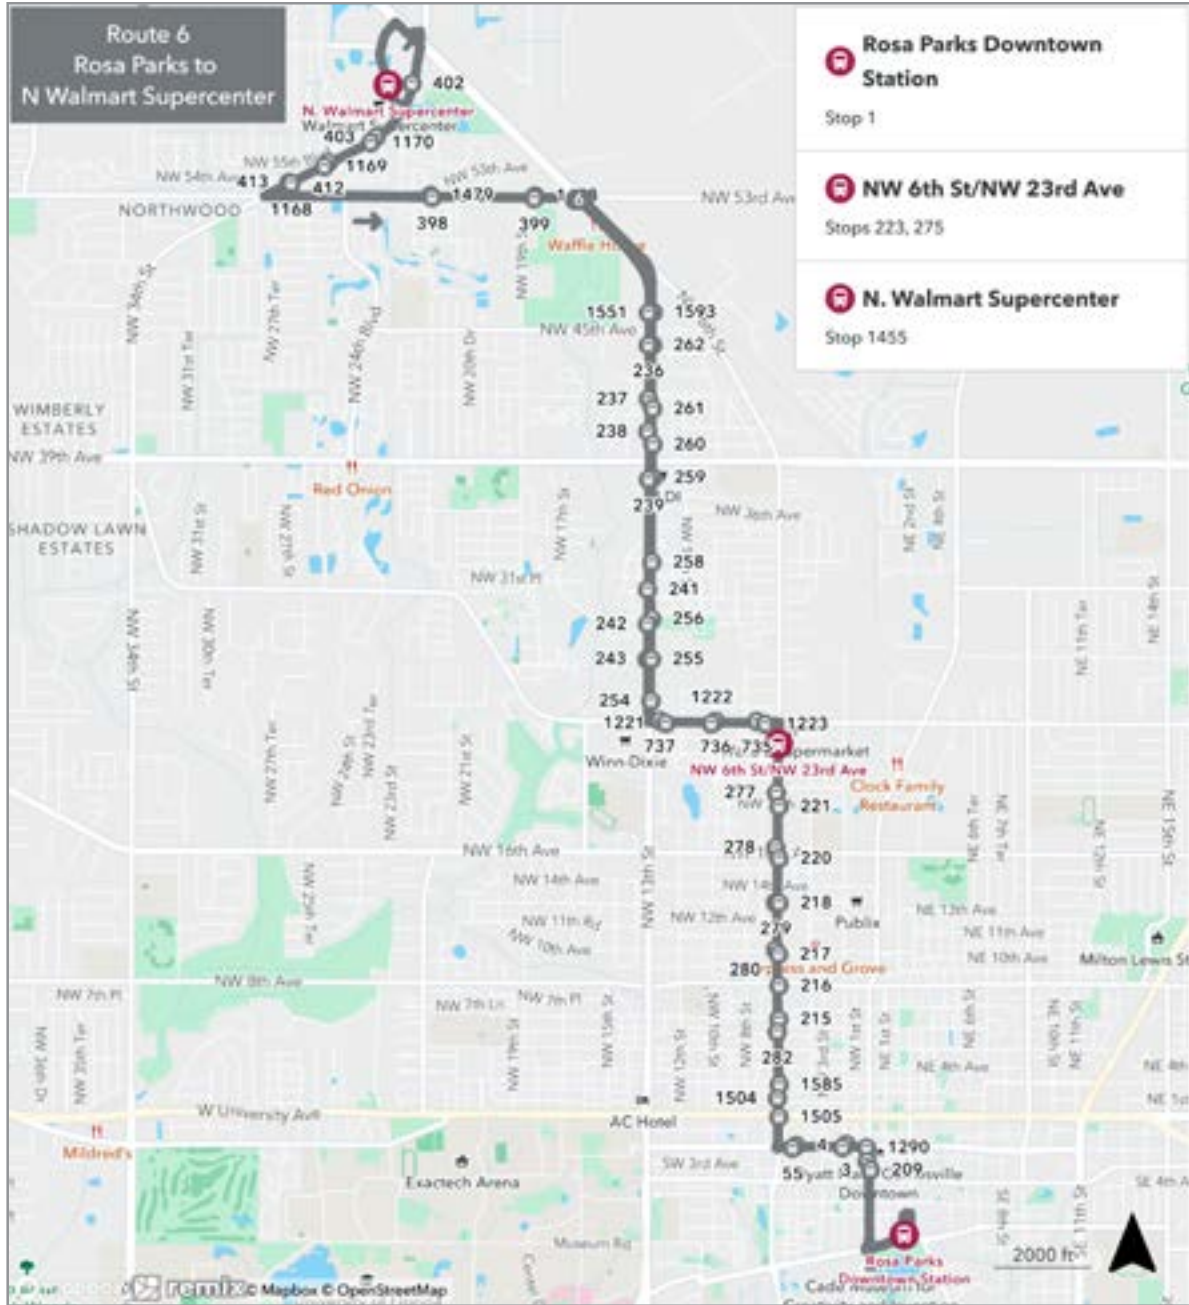

Days	Wait Time	First run	Last run
Monday-Friday	Every 60 min.	RPTS 6:00am	N Walmart 7:28pm
Saturday	Every 120 min.	RPTS 8:00am	N Walmart 4:28pm
Sunday	No Service.		

To North Walmart Supercenter			
MONDAY THROUGH FRIDAY			
A Rosa Parks	B NW 6th St / NW 23rd Ave	C N Walmart	
6:00	6:11	6:25	R
7:00	7:11	7:25	R
8:00	8:11	8:25	R
9:00	9:11	9:25	R
10:00	10:11	10:25	R
11:00	11:11	11:25	R
12:00	12:11	12:25	R
1:00	1:11	1:25	R
2:00	2:11	2:25	R
3:00	3:11	3:25	R
4:00	4:11	4:25	R
5:00	5:11	5:25	R
6:00	6:11	6:25	R
7:00	7:11	7:25	R

To Rosa Parks			
MONDAY THROUGH FRIDAY			
C N Walmart	B NW 6th St / NW 23rd Ave	A Rosa Parks	
6:28	6:42	6:55	R
7:28	7:42	7:55	R
8:28	8:42	8:55	R
9:28	9:42	9:55	R
10:28	10:42	10:55	R
11:28	11:42	11:55	R
12:28	12:42	12:55	R
1:28	1:42	1:55	R
2:28	2:42	2:55	R
3:28	3:42	3:55	R
4:28	4:42	4:55	R
5:28	5:42	5:55	R
6:28	6:42	6:55	R
7:28	7:42	7:55	R

To North Walmart Supercenter			
SATURDAY			
A Rosa Parks	B NW 6th St / NW 23rd Ave	C N Walmart	
8:00	8:07	8:22	
10:00	10:07	10:22	
12:00	12:07	12:22	
2:00	2:07	2:22	
4:00	4:07	4:22	

To Rosa Parks			
SATURDAY			
C N Walmart	B NW 6th St / NW 23rd Ave	A Rosa Parks	
8:28	8:42	8:51	
10:28	10:42	10:51	
12:28	12:42	12:51	
2:28	2:42	2:51	
4:28	4:42	4:51