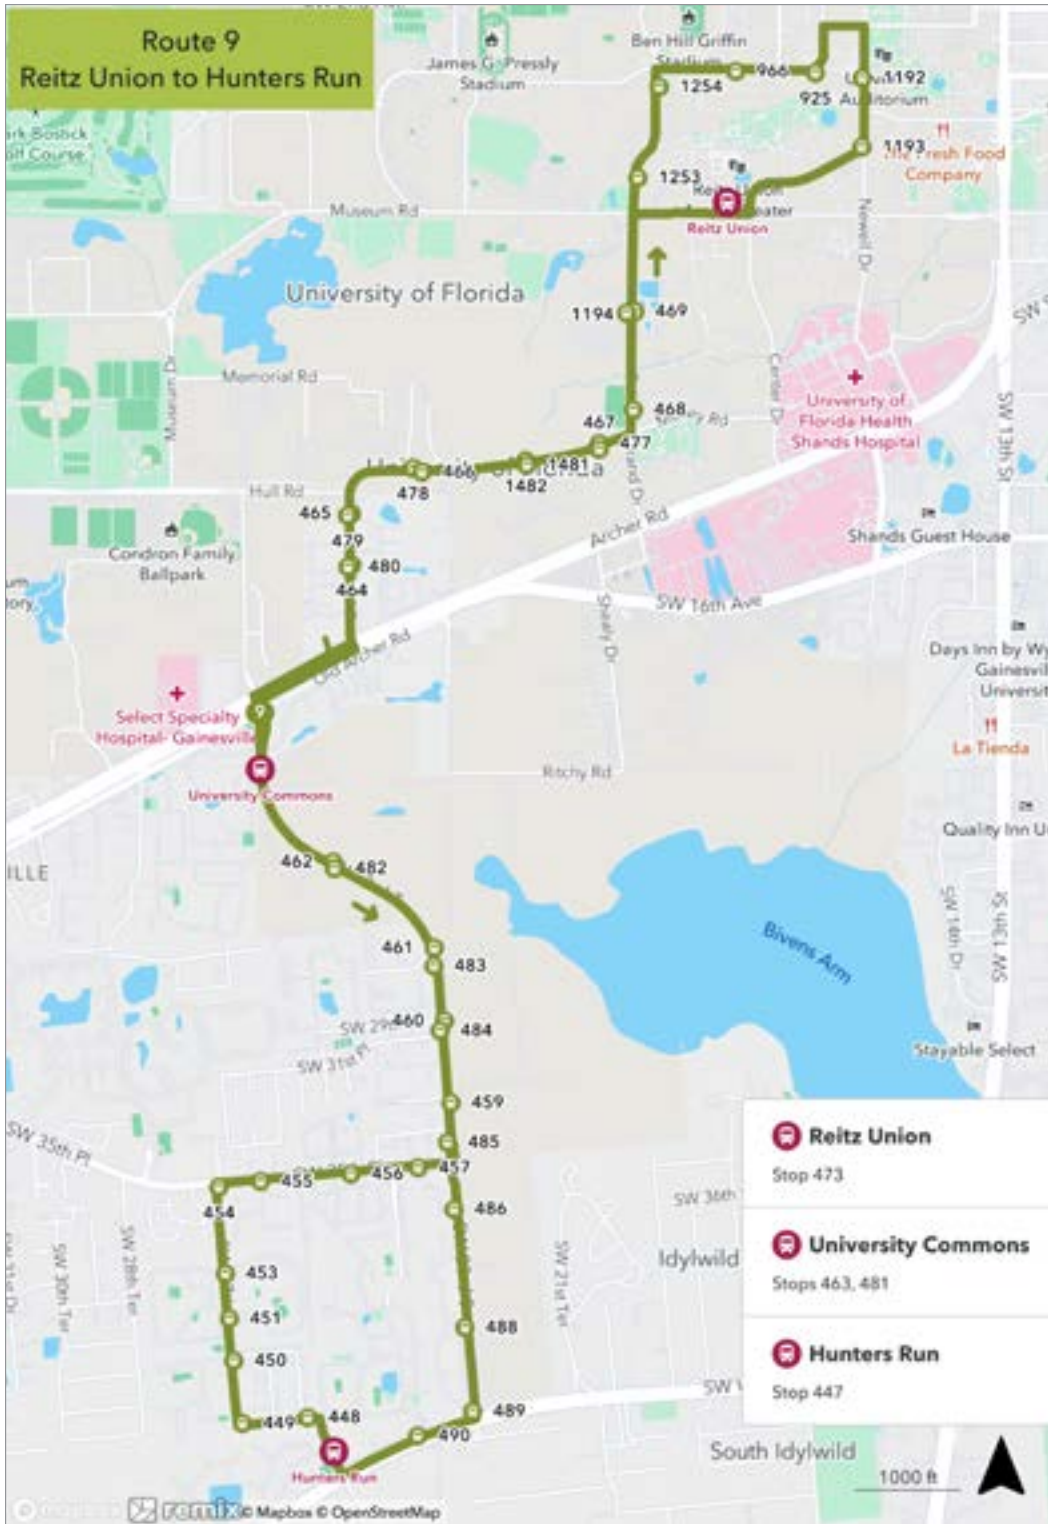

9

ROUTE

REITZ UNION TO HUNTERS RUN

Days	Wait Time	First run	Last run
Monday-Friday	Every 14-28 min.	Hunters Run 6:35am	Reitz Union 10:21pm
Saturday / Sunday	No Service.		

NOTE: Decreased frequency on weekdays. Service ends at 11:00PM.