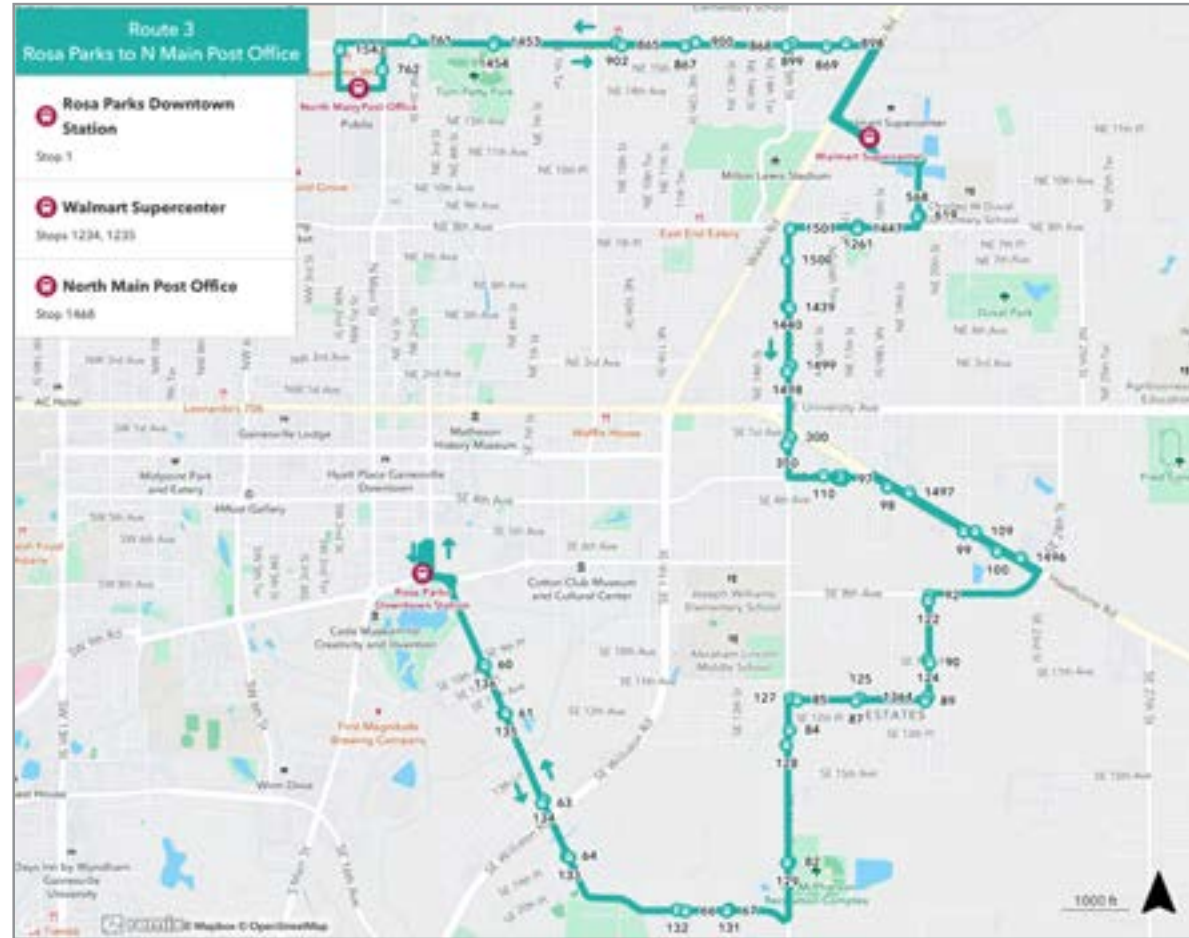

Beginning October 9th

First Trip 7:00am Rosa Parks Transfer Station
Last Trip 5:30pm North Main Post Office

Route 3 Now has Saturday Service

Days	Wait Time	First run	Last run
Monday-Friday	Every 60 min.	RPTS 6:00am	Post Office 7:30pm
Saturday	Every 60 min.	RPTS 7:00am	Post Office 5:30pm
Sunday	No Service.		

To North Main Street Post Office			
MONDAY THROUGH FRIDAY			
A Rosa Parks Transfer Station	B NE Walmart	C N Main Post Office	
6:00	6:17	6:29	R
7:00	7:17	7:29	R
8:00	8:17	8:29	R
9:00	9:17	9:29	R
10:00	10:17	10:29	R

To Rosa Parks Transfer Station			
MONDAY THROUGH FRIDAY			
C N Main Post Office	B NE Walmart	A Rosa Parks Transfer Station	
6:30	6:41	6:55	R
7:30	7:41	7:55	R
8:30	8:41	8:55	R
9:30	9:41	9:55	R
10:30	10:41	10:55	R

To North Main Street Post Office			
MONDAY THROUGH FRIDAY			
A Rosa Parks Transfer Station	B NE Walmart	C N Main Post Office	
11:00	11:17	11:29	R
12:00	12:17	12:29	R
1:00	1:17	1:29	R
2:00	2:17	2:29	R
3:00	3:17	3:29	R
4:00	4:17	4:29	R
5:00	5:17	5:29	R
6:00	6:17	6:29	R
7:00	7:17	7:29	R

To Rosa Parks Transfer Station			
MONDAY THROUGH FRIDAY			
C N Main Post Office	B NE Walmart	A Rosa Parks Transfer Station	
11:30	11:41	11:55	R
12:30	12:41	12:55	R
1:30	1:41	1:55	R
2:30	2:41	2:55	R
3:30	3:41	3:55	R
4:30	4:41	4:55	R
5:30	5:41	5:55	R
6:30	6:41	6:55	R
7:30	7:41	7:55	R

To North Main Street Post Office			
SATURDAY			
A Rosa Parks Transfer Station	B NE Walmart	C N Main Post Office	
7:00	7:17	7:29	
8:00	8:17	8:29	
9:00	9:17	9:29	
10:00	10:17	10:29	
11:00	11:17	11:29	
12:00	12:17	12:29	
1:00	1:17	1:29	
2:00	2:17	2:29	
3:00	3:17	3:29	
4:00	4:17	4:29	
5:00	5:17	5:29	

To Rosa Parks Transfer Station			
SATURDAY			
C N Main Post Office	B NE Walmart	A Rosa Parks Transfer Station	
7:30	7:41	7:55	
8:30	8:41	8:55	
9:30	9:41	9:55	
10:30	10:41	10:55	
11:30	11:41	11:55	
12:30	12:41	12:55	
1:30	1:41	1:55	
2:30	2:41	2:55	
3:30	3:41	3:55	
4:30	4:41	4:55	
5:30	5:41	5:55