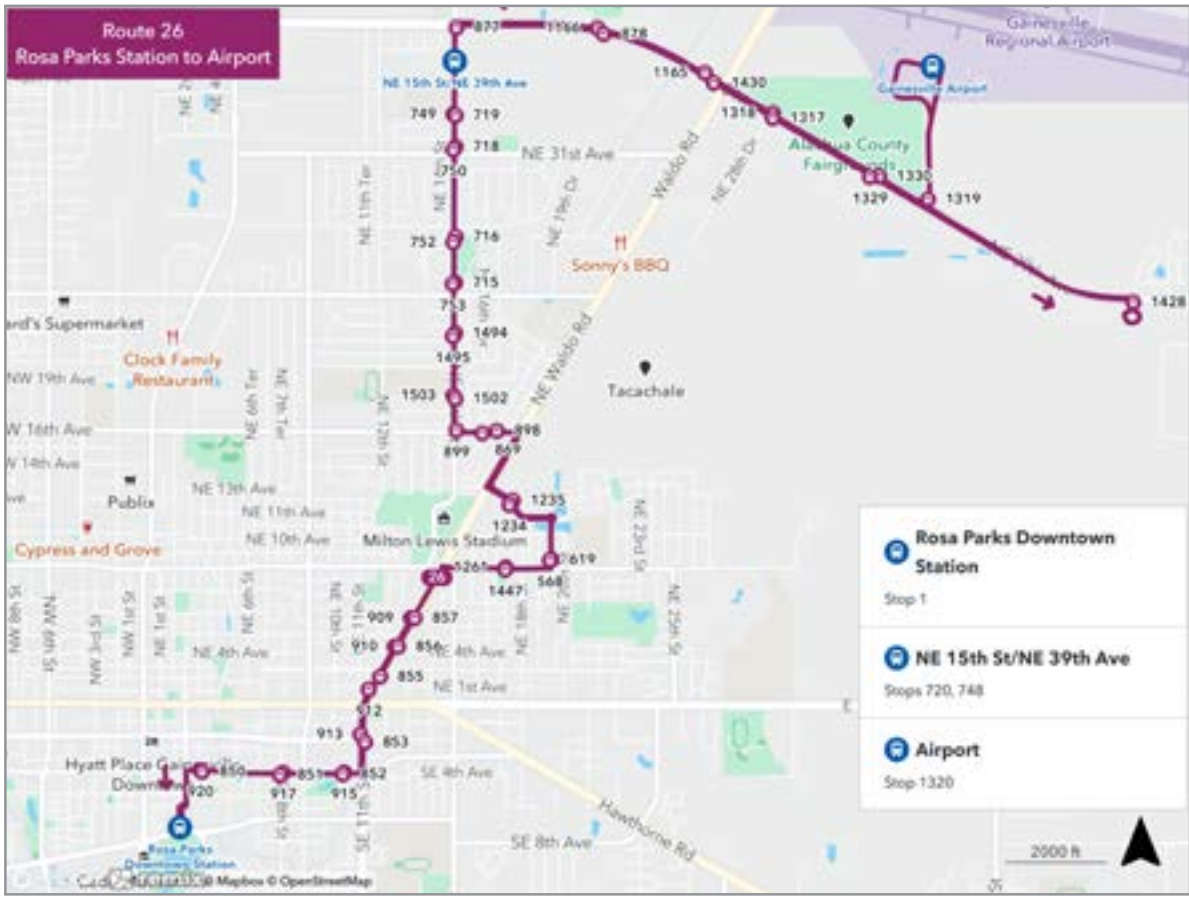

26

ROUTE

ROSA PARKS TO AIRPORT

Days	Wait Time	First run	Last run
Monday-Friday	Every 60 min.	RPTS 6:00am	Airport 7:30pm
Saturday / Sunday	No Service.		

To Airport			
MONDAY THROUGH FRIDAY			
A Rosa Parks	B NE 15th St/NE 39th Ave	C Airport	
6:00	6:15	6:28	R
7:00	7:15	7:28	R
8:00	8:15	8:28	R
9:00	9:15	9:28	R
10:00	10:15	10:28	R
11:00	11:15	11:28	R
12:00	12:15	12:28	R
1:00	1:15	1:28	R
2:00	2:15	2:28	R
3:00	3:15	3:28	R
4:00	4:15	4:28	R
5:00	5:15	5:28	R
6:00	6:15	6:28	R
7:00	7:15	7:28	R

To Rosa Parks			
MONDAY THROUGH FRIDAY			
C Airport	B NE 15th St/NE 39th Ave	A Rosa Parks	
6:30	6:38	6:54	R
7:30	7:38	7:54	R
8:30	8:38	8:54	R
9:30	9:38	9:54	R
10:30	10:38	10:54	R
11:30	11:38	11:54	R
12:30	12:38	12:54	R
1:30	1:38	1:54	R
2:30	2:38	2:54	R
3:30	3:38	3:54	R
4:30	4:38	4:54	R
5:30	5:38	5:54	R
6:30	6:38	6:54	R
7:30	7:38	7:54	R