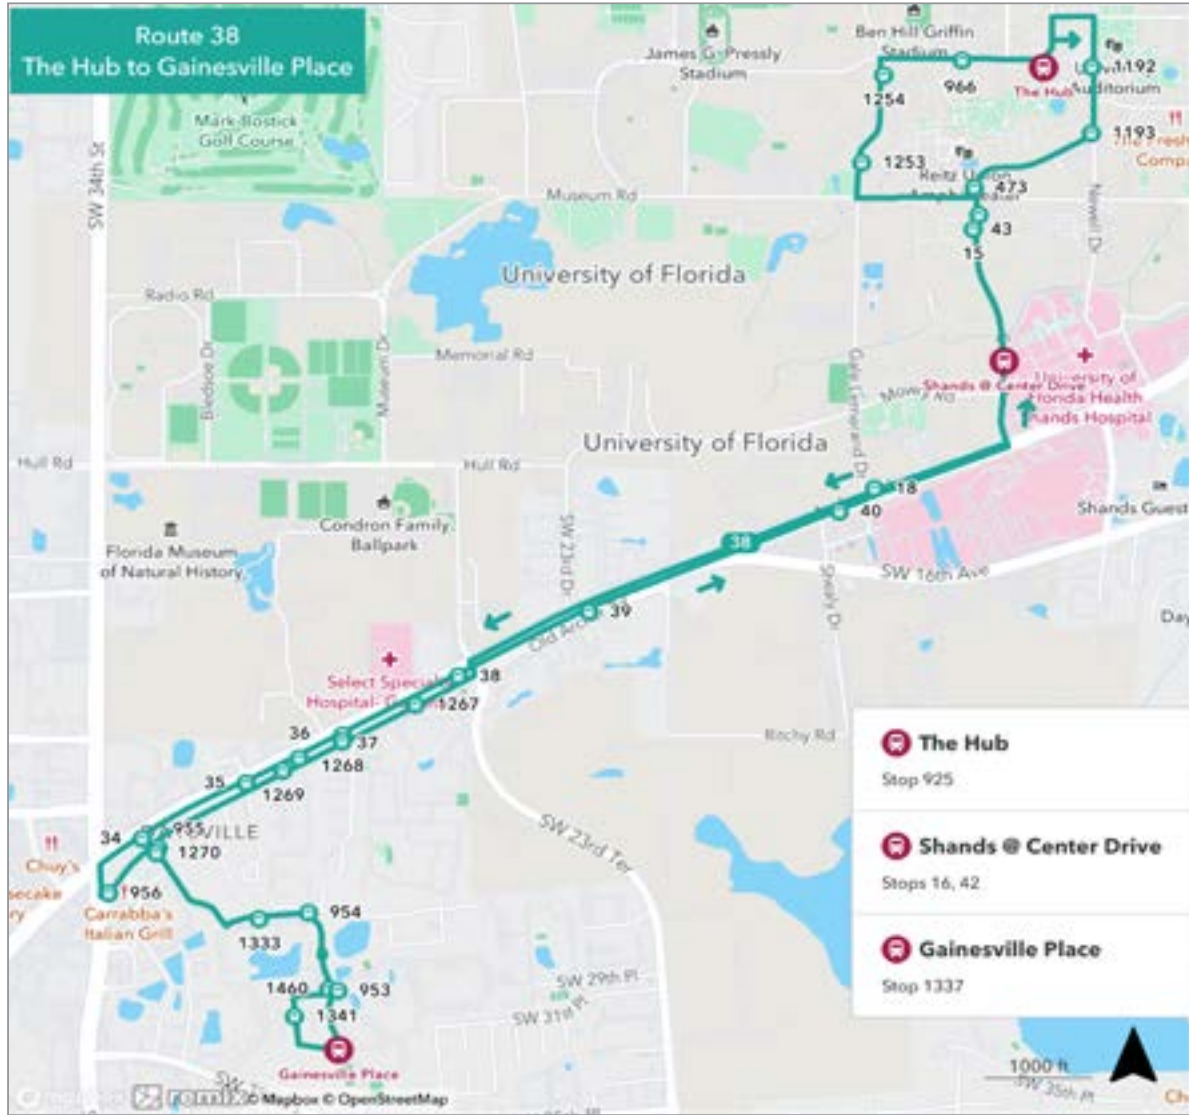

Days	Wait Time	First run	Last run
Monday-Friday	Every 21-42min.	Gainesville Place 7:30am	The Hub 6:57pm
Saturday / Sunday	No Service.		

To Gainesville Place		
MONDAY THROUGH FRIDAY		
A Hub	B Shands @ Center Dr	C Gainesville Place
7:45	7:52	8:03
8:27	8:34	8:45
8:48	8:55	9:06
9:09	9:16	9:27
9:30	9:37	9:48
9:51	9:58	10:09
10:12	10:19	10:30
10:33	10:40	10:51
10:54	11:01	11:12
11:15	11:22	11:33
11:36	11:43	11:54
11:57	12:04	12:15
12:18	12:25	12:36
12:39	12:46	12:57
1:00	1:07	1:18
1:21	1:28	1:39
1:42	1:49	2:00
2:03	2:10	2:21
2:24	2:31	2:42
2:45	2:52	3:03
3:06	3:13	3:24
3:27	3:34	3:45
3:48	3:55	4:06
4:09	4:16	4:27
4:30	4:37	4:48
4:51	4:58	5:09
5:12	5:19	5:30
5:33	5:40	5:51
5:54	6:01	6:12
6:15	6:22	6:33
6:57	7:04	7:15

To the Hub		
MONDAY THROUGH FRIDAY		
C Gainesville Place	B Shands @ Center Dr	A Hub
7:30	7:40	7:45
8:12	8:22	8:27
8:33	8:43	8:48
8:54	9:04	9:09
9:15	9:25	9:30
9:36	9:46	9:51
9:57	10:07	10:12
10:18	10:28	10:33
10:39	10:49	10:54
11:00	11:10	11:15
11:21	11:31	11:36
11:42	11:52	11:57
12:03	12:13	12:18
12:24	12:34	12:39
12:45	12:55	1:00
1:06	1:16	1:21
1:27	1:37	1:42
1:48	1:58	2:03
2:09	2:19	2:24
2:30	2:40	2:45
2:51	3:01	3:06
3:12	3:22	3:27
3:33	3:43	3:48
3:54	4:04	4:09
4:15	4:25	4:30
4:36	4:46	4:51
4:57	5:07	5:12
5:18	5:28	5:33
5:39	5:49	5:54
6:00	6:10	6:15
6:42	6:52	6:57