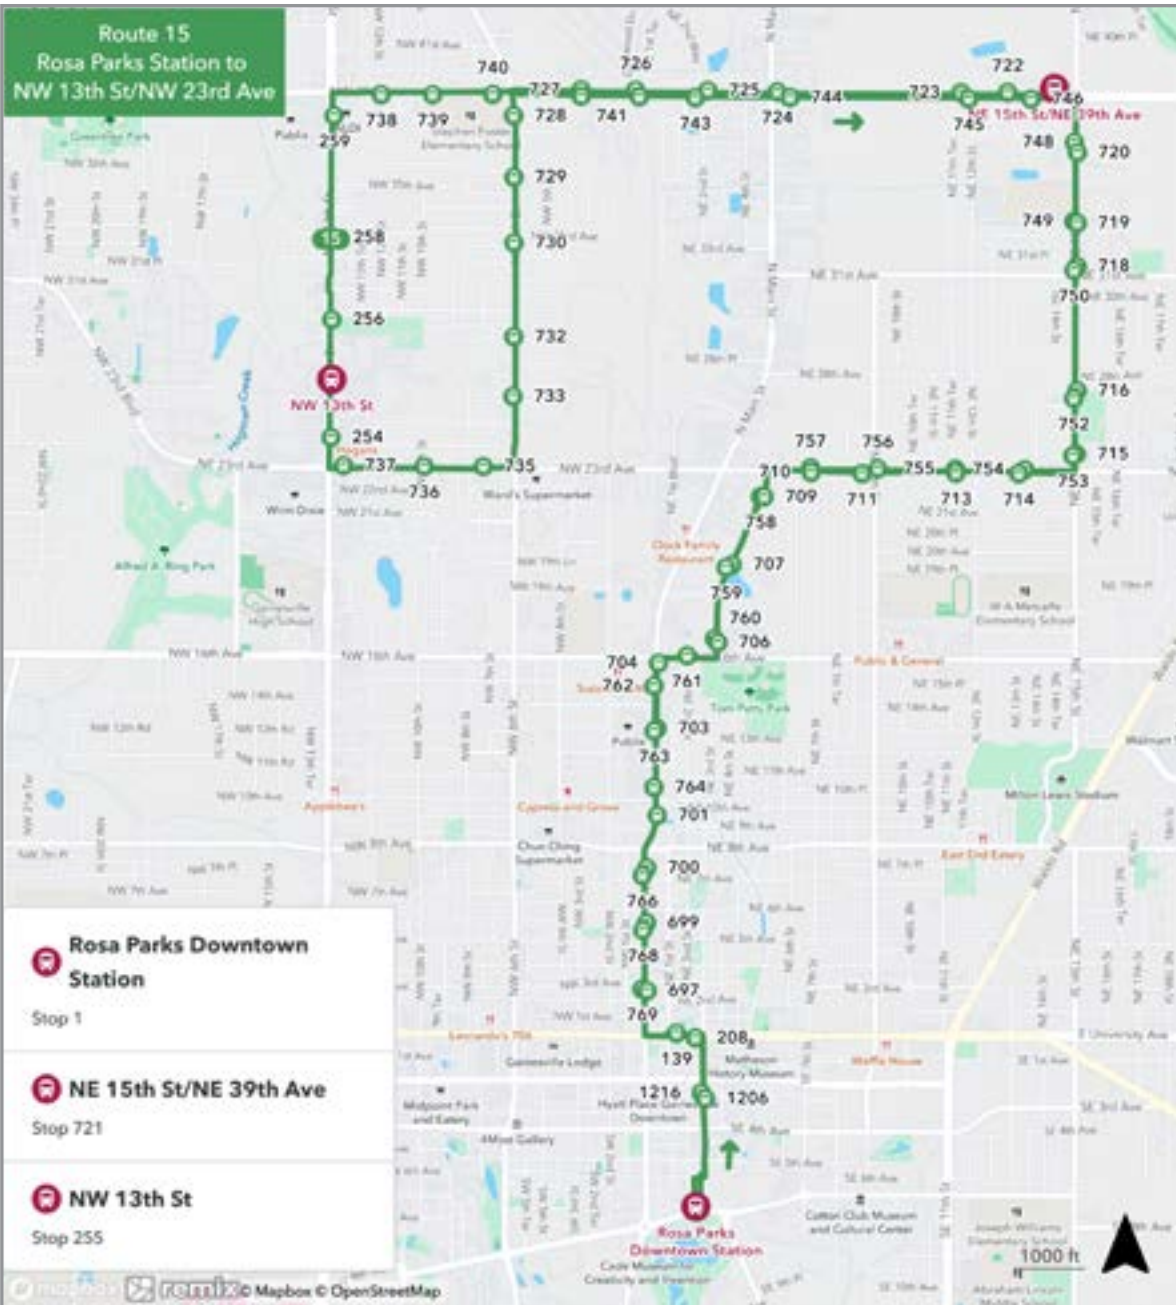

15 ROUTE

ROSA PARKS TRANSFER STATION TO NW 13TH ST (@ NW 23RD AVE)

Days	Wait Time	First run	Last run
Monday-Friday	Every 30-60 min.	RPTS 6:00am	13th ST 10:27pm
Saturday	Every 60 min.	RPTS 7:00am	13th ST 5:25pm
Sunday	Every 60 min.	RPTS 10:00am	13th ST 5:25pm