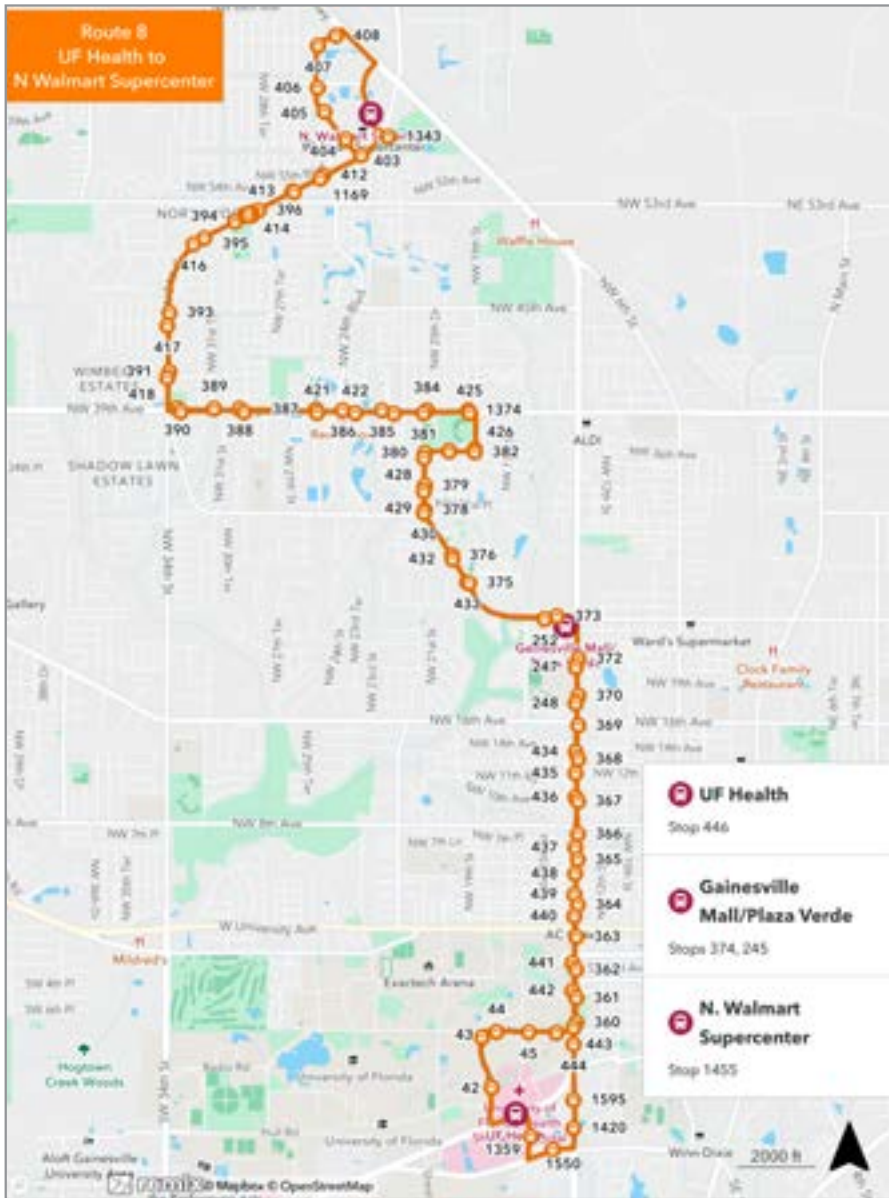

8 ROUTE

UF HEALTH (SHANDS) TO NORTH WALMART SUPERCENTER

Days	Wait Time	First run	Last run
Monday-Friday	Every 45-80 min.	N Walmart 6:02am	N Walmart 9:30pm
Saturday	Every 90min.	UF Health 6:50am	N Walmart 6:13pm
Sunday	Every 90 min.	UF Health 9:47am	N Walmart 5:27pm

To North Walmart Supercenter			
MONDAY THROUGH FRIDAY			
A UF Health	B Plaza Verde - NW 23rd Ave / NW 13th St	C N Walmart	
6:05	6:23	6:42	R
6:50	7:08	7:27	R
7:35	7:53	8:12	R

To UF Health (Shands)			
MONDAY THROUGH FRIDAY			
C N Walmart	B Plaza Verde NW 23rd Ave / NW 13th St	A UF Health	
6:02	6:22	6:40	R
6:47	7:07	7:25	R
7:32	7:52	8:10	R
8:17	8:37	8:55	R