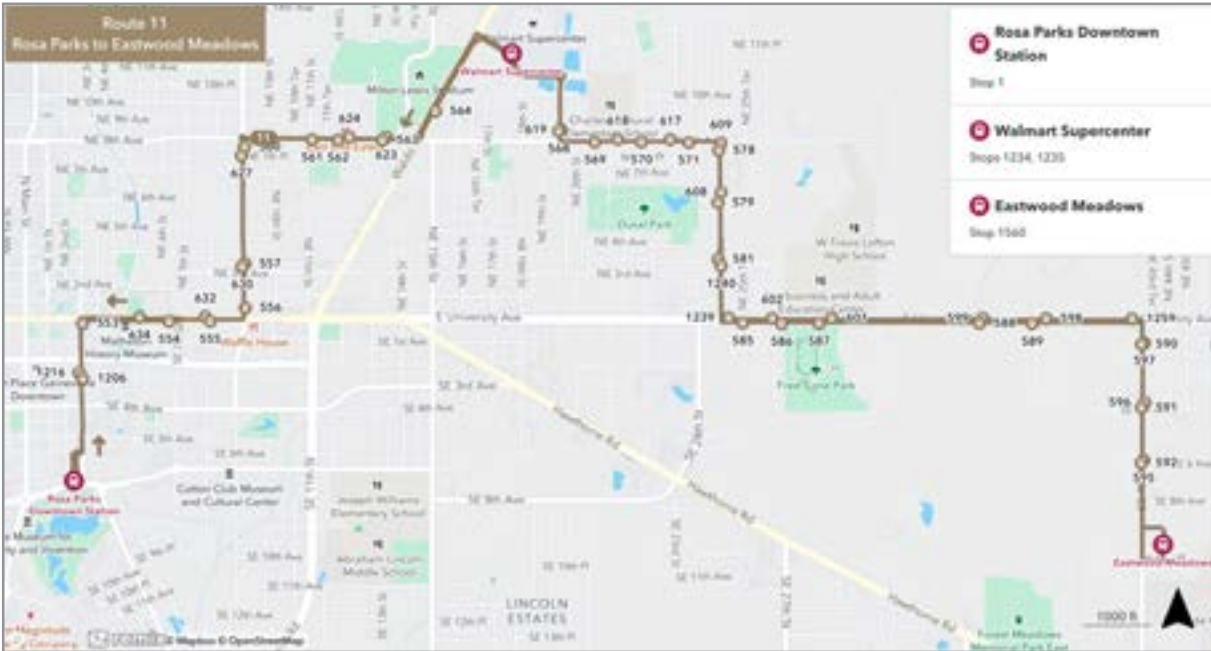

11

ROUTE

ROSA PARKS TRANSFER STATION TO EASTWOOD MEADOW

Days	Wait Time	First run	Last run
Monday-Friday	Every 60 min.	RPDS 6:00am	Eastwood Meadows 7:30pm
Saturday / Sunday	No Service.		

To Eastwood Meadows			
MONDAY THROUGH FRIDAY			
A Rosa Parks	B NE Walmart	C Eastwood Meadows.	
6:00	6:07	6:21	R
7:00	7:07	7:21	R
8:00	8:07	8:21	R
9:00	9:07	9:21	R
10:00	10:07	10:21	R
11:00	11:07	11:21	R
12:00	12:07	12:21	R
1:00	1:07	1:21	R
2:00	2:07	2:21	R
3:00	3:07	3:21	R
4:00	4:07	4:21	R
5:00	5:07	5:21	R
6:00	6:07	6:21	R
7:00	7:07	7:21	R

To Rosa Parks			
MONDAY THROUGH FRIDAY			
C Eastwood Meadows	B NE Walmart	A Rosa Parks	
6:30	6:40	6:50	R
7:30	7:40	7:50	R
8:30	8:40	8:50	R
9:30	9:40	9:50	R
10:30	10:40	10:50	R
11:30	11:40	11:50	R
12:30	12:40	12:50	R
1:30	1:40	1:50	R
2:30	2:40	2:50	R
3:30	3:40	3:50	R
4:30	4:40	4:50	R
5:30	5:40	5:50	R
6:30	6:40	6:50	R
7:30	7:40	7:50	R