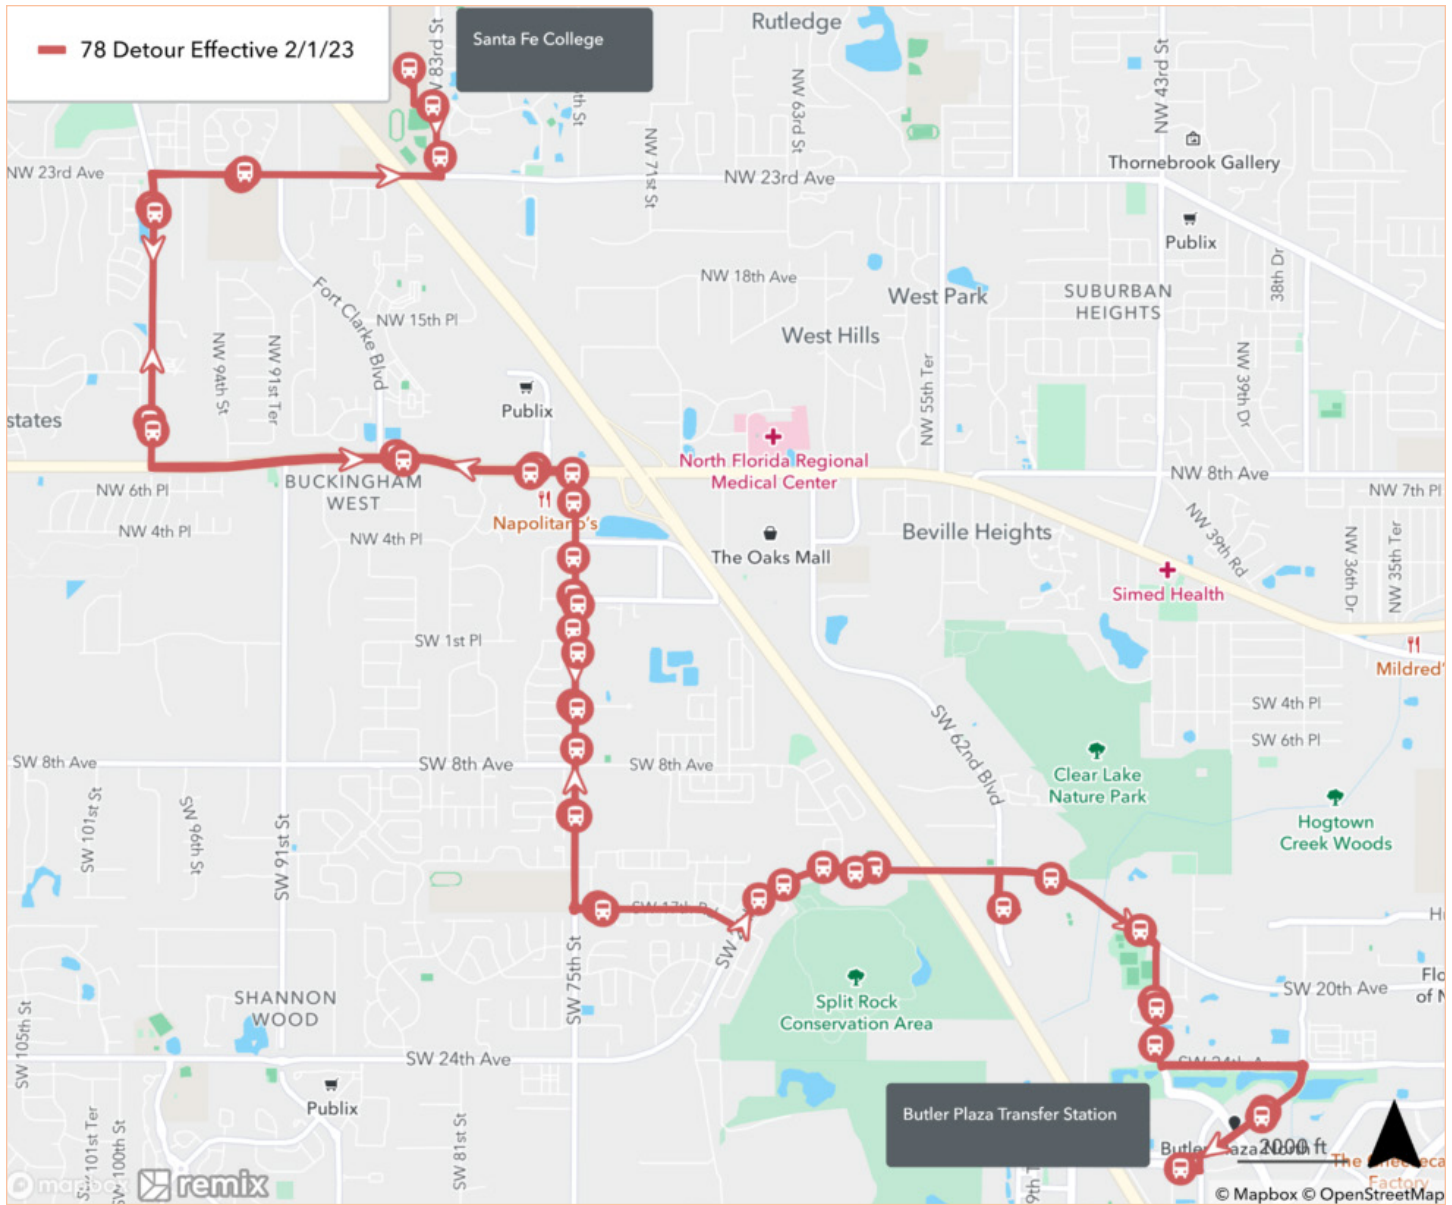

To Shands			
SATURDAY & SUNDAY			
D Santa Fe	C Millhopper Plaza	B Westgate Plaza	A Shands
9:55	10:07	10:15	10:30
11:25	11:37	11:45	12:00
12:55	1:07	1:15	1:30
2:25	2:37	2:45	3:00
3:55	4:07	4:15	4:30
5:25	5:37	5:45	6:00

ROUTE 76

Haile Market Square to Santa Fe College

To Haile Market Square			To Santa Fe College		
SATURDAY & SUNDAY			SATURDAY & SUNDAY		
A Santa Fe	B Terwilliger Elementary School	C Haile Market Square	C Haile Market Square	B Stein Mart	A Santa Fe
			9:30	9:41	9:53
10:00	10:12	10:23	10:30	10:41	10:53
11:00	11:12	11:23	11:30	11:41	11:53
12:00	12:12	12:23	12:30	12:41	12:53
1:00	1:12	1:23	1:30	1:41	1:53
2:00	2:12	2:23	2:30	2:41	2:53
3:00	3:12	3:23	3:30	3:41	3:53
4:00	4:12	4:23			

ROUTE 78

Santa Fe College to Butler Plaza Transfer Station

To Butler Plaza		To Santa Fe	
SATURDAY & SUNDAY		SATURDAY & SUNDAY	
A	B	B	A
Santa Fe	Butler Plaza	Butler Plaza	Santa Fe
		8:45	9:25
9:30	10:10	10:15	10:55
11:00	11:40	11:45	12:25
12:30	1:10	1:15	1:55
2:00	2:40	2:45	3:25
3:30	4:10		