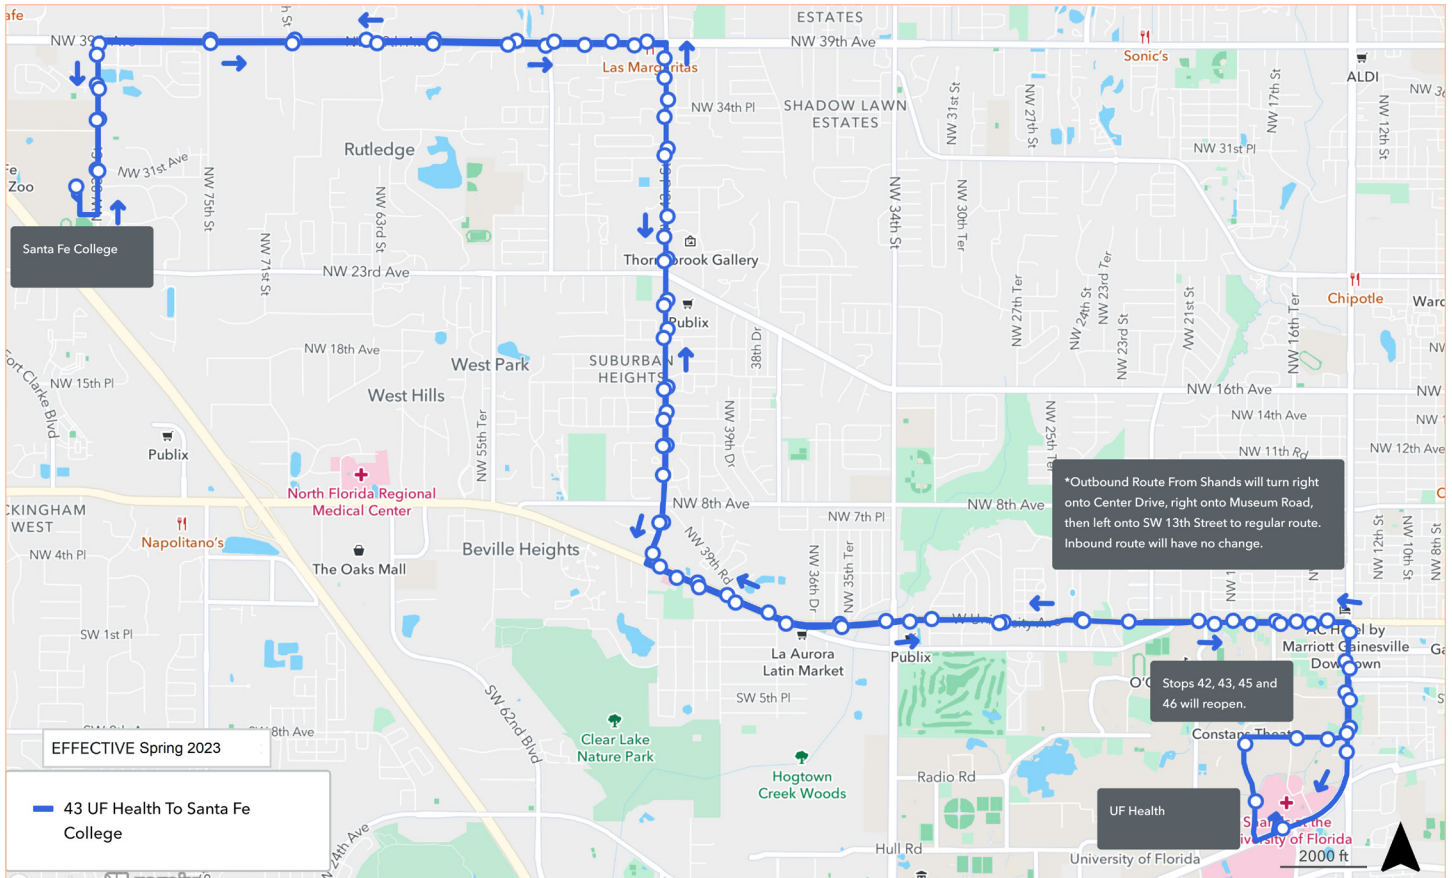

ROUTE 10

Rosa Parks Transfer Station to Santa Fe College

To Santa Fe				To Rosa Parks Transfer Station			
SUNDAY				SUNDAY			
A Rosa Parks Transfer Station	B NW 16th Ave/ NW 13th St	C NW 23rd Ave/ NW 43rd St	D Santa Fe	D Santa Fe	C NW 23rd Ave/ NW 43rd St	B NW 16th Ave/ NW 13th St	A Rosa Parks Transfer Station
9:30	9:39	9:55	9:52	10:03	10:09	10:15	10:25
10:00	10:09	10:15	10:22	10:33	10:39	10:45	10:55
10:30	10:39	10:55	10:52	11:03	11:09	11:15	11:25
11:00	11:09	11:15	11:22	11:33	11:39	11:45	11:55
11:30	11:39	11:55	11:52	12:03	12:09	12:15	12:25
12:00	12:09	12:15	12:22	12:33	12:39	12:45	12:55
12:30	12:39	12:55	12:52	1:03	1:09	1:15	1:25
1:00	1:09	1:15	1:22	1:33	1:39	1:45	1:55
1:30	1:39	1:55	1:52	2:03	2:09	2:15	2:25
2:00	2:09	2:15	2:22	2:33	2:39	2:45	2:55
2:30	2:39	2:55	2:52	3:03	3:09	3:15	3:25
3:00	3:09	3:15	3:22	3:33	3:39	3:45	3:55
3:30	3:39	3:55	3:52	4:03	4:09	4:15	4:25
4:00	4:09	4:15	4:22	4:33	4:39	4:45	4:55
4:30	4:39	4:55	4:52	5:03	5:09	5:15	5:25
5:00	5:09	5:15	5:22	5:33	5:39	5:45	5:55

ROUTE 23

Hobby Lobby to Santa Fe College (via Ft. Clarke Blvd.)

To Santa Fe		To Hobby Lobby	
SATURDAY & SUNDAY		SATURDAY & SUNDAY	
A	B	B	A
Hobby Lobby	Santa Fe	Santa Fe	Hobby Lobby
9:26	9:38	9:44	9:56
10:02	10:14	10:20	10:32
10:38	10:50	10:56	11:08
11:16	11:28	11:34	11:46
11:58	12:13	12:18	12:35
12:42	12:57	1:02	1:19
1:26	1:41	1:46	2:03
2:10	2:25	2:30	2:47
2:54	3:09	3:14	3:31
3:38	3:53	3:58	4:15
4:22	4:37	4:42	4:59
5:06	5:21	5:26	5:43

ROUTE 43

Shands to Santa Fe College

To Santa Fe			
SATURDAY & SUNDAY			
A Shands	B Westgate Plaza	C Millhopper Plaza	D Santa Fe
9:07	9:22	9:28	9:45
10:37	10:52	10:58	11:15
12:07	12:22	12:28	12:45
1:37	1:52	1:58	2:15
3:07	3:22	3:28	3:45
4:37	4:52	4:58	5:15

To Shands			
SATURDAY & SUNDAY			
D Santa Fe	C Millhopper Plaza	B Westgate Plaza	A Shands
9:55	10:07	10:15	10:30
11:25	11:37	11:45	12:00
12:55	1:07	1:15	1:30
2:25	2:37	2:45	3:00
3:55	4:07	4:15	4:30
5:25	5:37	5:45	6:00