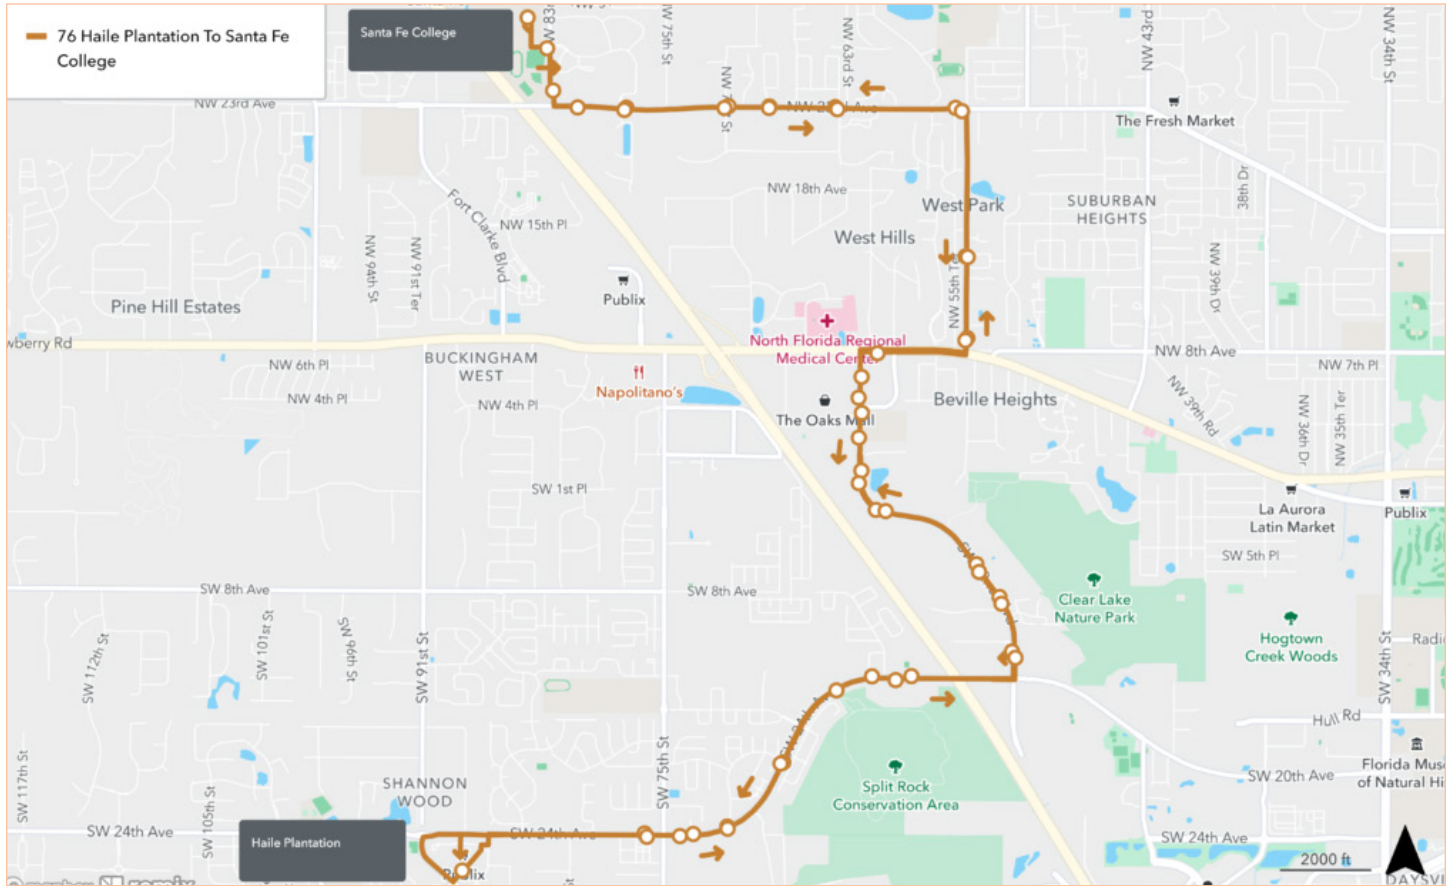

ROUTE 76

Haile Market Square to Santa Fe College