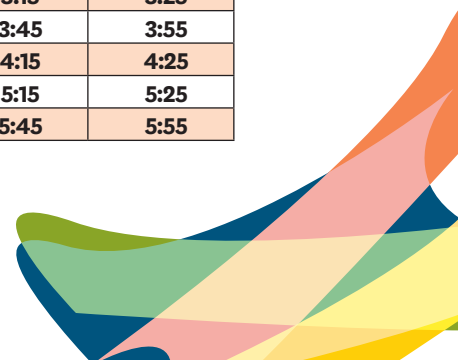

To Santa Fe			
SATURDAY			
A Rosa Parks Transfer Station	B NW 16th Ave/ NW 13th St	C NW 23rd Ave/ NW 43rd St	D Santa Fe
7:00	7:09	7:15	7:22
9:00	9:09	9:15	9:22
9:30	9:39	9:55	9:52
10:30	10:39	10:55	10:52
11:00	11:09	11:15	11:22
11:30	11:39	11:55	11:52
12:30	12:39	12:55	12:52
1:00	1:09	1:15	1:22
1:30	1:39	1:55	1:52
2:30	2:39	2:55	2:52
3:00	3:09	3:15	3:22
3:30	3:39	3:55	3:52
4:30	4:39	4:55	4:52
5:00	5:09	5:15	5:22

To Rosa Parks Transfer Station			
SATURDAY			
D Santa Fe	C NW 23rd Ave/ NW 43rd St	B NW 16th Ave/ NW 13th St	A Rosa Parks Transfer Station
7:33	7:39	7:45	7:55
9:33	9:39	9:45	9:55
10:03	10:09	10:15	10:25
11:03	11:09	11:15	11:25
11:33	11:39	11:45	11:55
12:03	12:09	12:15	12:25
1:03	1:09	1:15	1:25
1:33	1:39	1:45	1:55
2:03	2:09	2:15	2:25
3:03	3:09	3:15	3:25
3:33	3:39	3:45	3:55
4:03	4:09	4:15	4:25
5:03	5:09	5:15	5:25
5:33	5:39	5:45	5:55