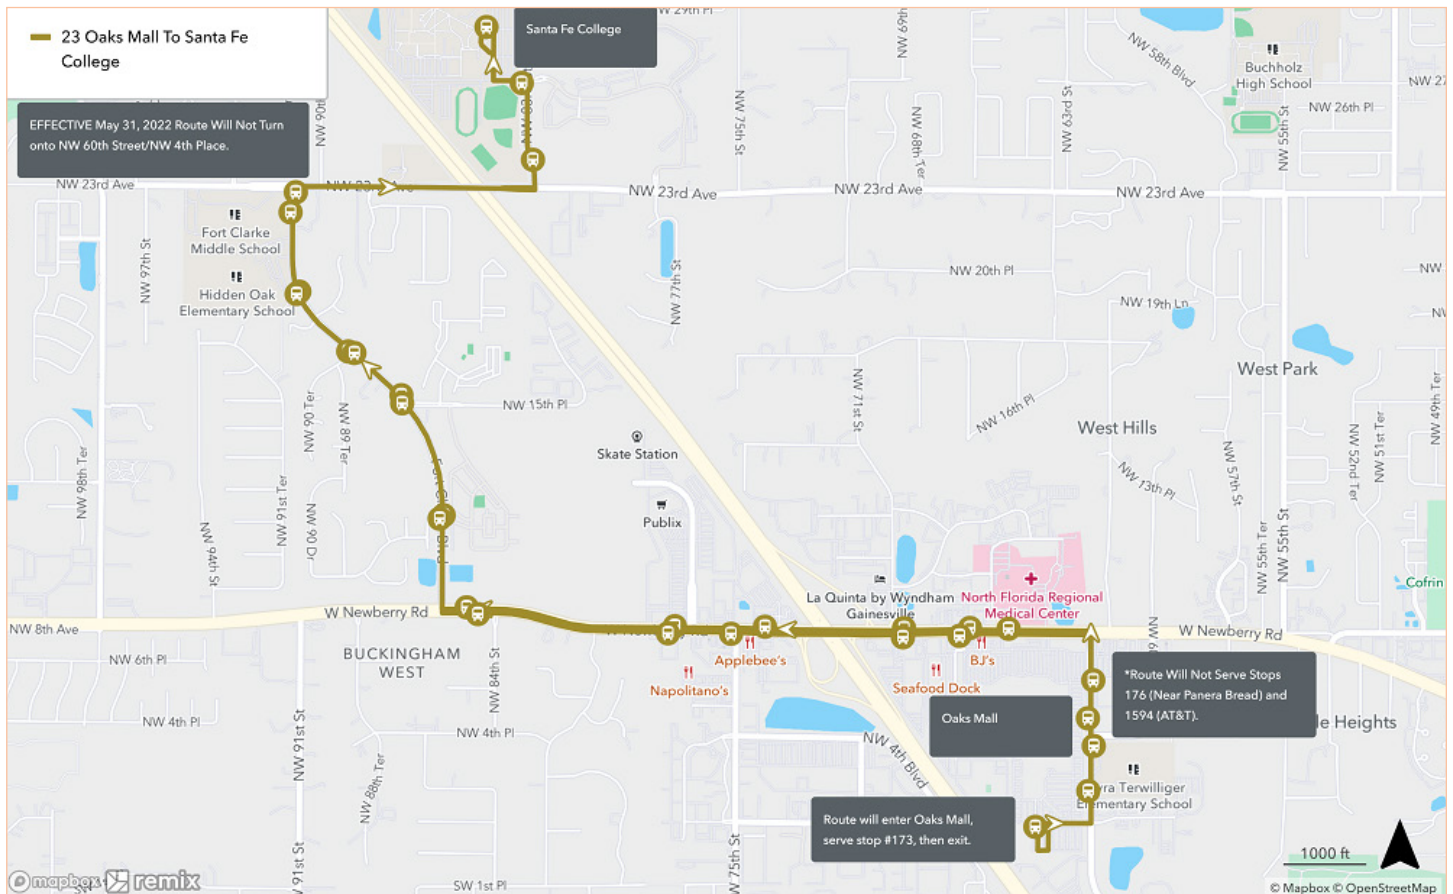

ROUTE 10

Rosa Parks Transfer Station to Santa Fe College

To Santa Fe				To Rosa Parks Transfer Station			
SUNDAY				SUNDAY			
A Rosa Parks Transfer Station	B NW 16th Ave/ NW 13th St	C NW 23rd Ave/ NW 43rd St	D Santa Fe	D Santa Fe	C NW 23rd Ave/ NW 43rd St	B NW 16th Ave/ NW 13th St	A Rosa Parks Transfer Station
9:30	9:39	9:55	9:52	10:03	10:09	10:15	10:25
10:00	10:09	10:15	10:22	10:33	10:39	10:45	10:55
10:30	10:39	10:55	10:52	11:03	11:09	11:15	11:25
11:00	11:09	11:15	11:22	11:33	11:39	11:45	11:55
11:30	11:39	11:55	11:52	12:03	12:09	12:15	12:25
12:00	12:09	12:15	12:22	12:33	12:39	12:45	12:55
12:30	12:39	12:55	12:52	1:03	1:09	1:15	1:25
1:00	1:09	1:15	1:22	1:33	1:39	1:45	1:55
1:30	1:39	1:55	1:52	2:03	2:09	2:15	2:25
2:00	2:09	2:15	2:22	2:33	2:39	2:45	2:55
2:30	2:39	2:55	2:52	3:03	3:09	3:15	3:25
3:00	3:09	3:15	3:22	3:33	3:39	3:45	3:55
3:30	3:39	3:55	3:52	4:03	4:09	4:15	4:25
4:00	4:09	4:15	4:22	4:33	4:39	4:45	4:55
4:30	4:39	4:55	4:52	5:03	5:09	5:15	5:25
5:00	5:09	5:15	5:22	5:33	5:39	5:45	5:55

ROUTE 23

Hobby Lobby to Santa Fe College (via Ft. Clarke Blvd.)

To Santa Fe		To Hobby Lobby	
SATURDAY & SUNDAY		SATURDAY & SUNDAY	
A	B	B	A
Hobby Lobby	Santa Fe	Santa Fe	Hobby Lobby
9:26	9:38	9:44	9:56
10:02	10:14	10:20	10:32
10:38	10:50	10:56	11:08
11:16	11:28	11:34	11:46
11:58	12:13	12:18	12:35
12:42	12:57	1:02	1:19
1:26	1:41	1:46	2:03
2:10	2:25	2:30	2:47
2:54	3:09	3:14	3:31
3:38	3:53	3:58	4:15
4:22	4:37	4:42	4:59
5:06	5:21	5:26	5:43

To Shands			
SATURDAY & SUNDAY			
D Santa Fe	C Millhopper Plaza	B Westgate Plaza	A Shands
9:55	10:07	10:15	10:30
11:25	11:37	11:45	12:00
12:55	1:07	1:15	1:30
2:25	2:37	2:45	3:00
3:55	4:07	4:15	4:30
5:25	5:37	5:45	6:00