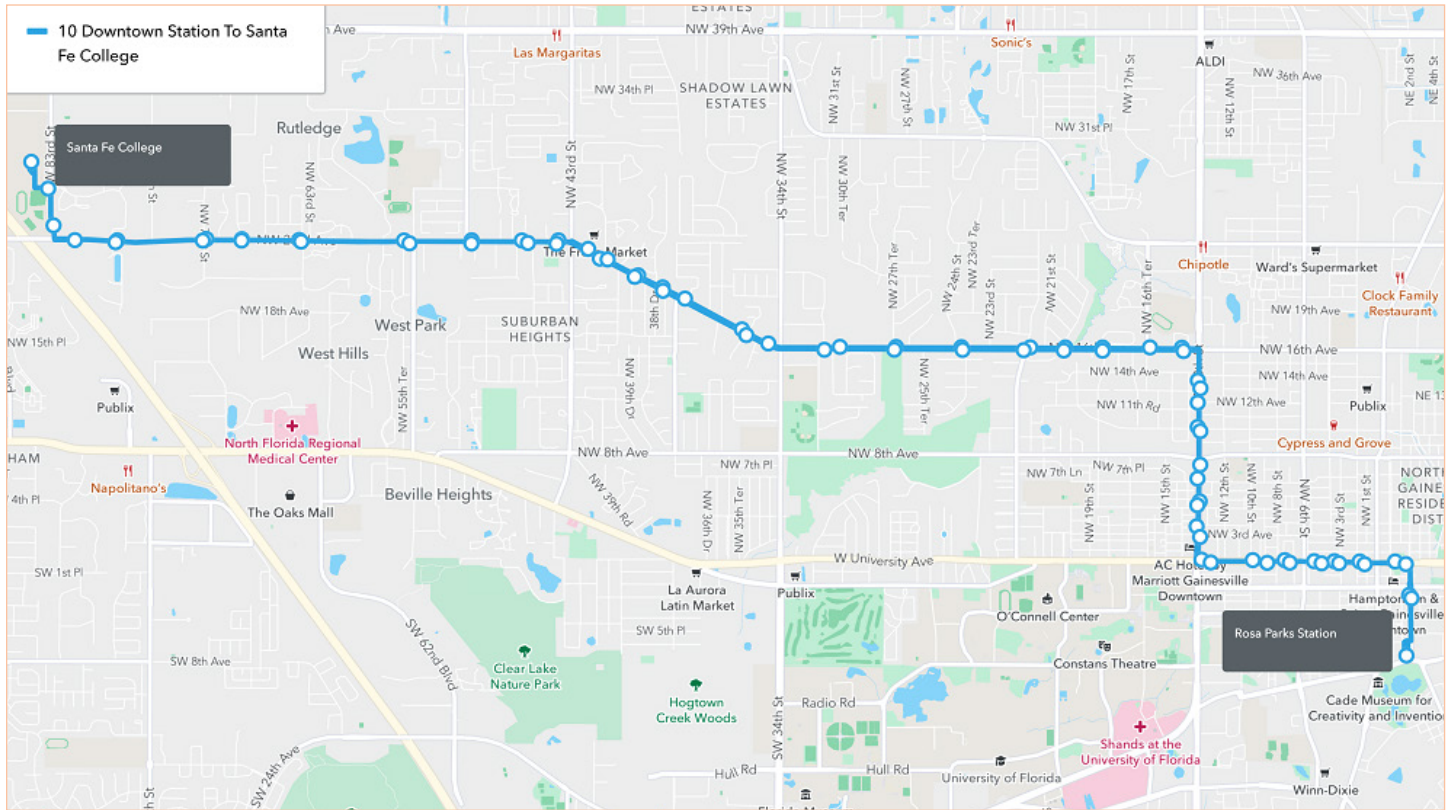

2025 Spring Arts Festival Bus Schedule

City of Gainesville Regional Transit System Guide for the 53rd
Annual Santa Fe College Spring Arts Festival

April 12-13, 2025

City of
Gainesville

ROUTE 10

Rosa Parks Transfer Station to Santa Fe College

To Santa Fe			
SATURDAY			
A Rosa Parks Transfer Station	B NW 16th Ave/ NW 13th St	C NW 23rd Ave/ NW 43rd St	D Santa Fe
7:00	7:09	7:15	7:22
9:00	9:09	9:15	9:22
9:30	9:39	9:55	9:52
10:30	10:39	10:55	10:52
11:00	11:09	11:15	11:22
11:30	11:39	11:55	11:52
12:30	12:39	12:55	12:52
1:00	1:09	1:15	1:22
1:30	1:39	1:55	1:52
2:30	2:39	2:55	2:52
3:00	3:09	3:15	3:22
3:30	3:39	3:55	3:52
4:30	4:39	4:55	4:52
5:00	5:09	5:15	5:22

ROUTE 23

Hobby Lobby to Santa Fe College (via Ft. Clarke Blvd.)

To Santa Fe		To Hobby Lobby	
SATURDAY & SUNDAY		SATURDAY & SUNDAY	
A	B	B	A
Hobby Lobby	Santa Fe	Santa Fe	Hobby Lobby
9:26	9:38	9:44	9:56
10:02	10:14	10:20	10:32
10:38	10:50	10:56	11:08
11:16	11:28	11:34	11:46
11:58	12:13	12:18	12:35
12:42	12:57	1:02	1:19
1:26	1:41	1:46	2:03
2:10	2:25	2:30	2:47
2:54	3:09	3:14	3:31
3:38	3:53	3:58	4:15
4:22	4:37	4:42	4:59
5:06	5:21	5:26	5:43

To Shands			
SATURDAY & SUNDAY			
D Santa Fe	C Millhopper Plaza	B Westgate Plaza	A Shands
9:55	10:07	10:15	10:30
11:25	11:37	11:45	12:00
12:55	1:07	1:15	1:30
2:25	2:37	2:45	3:00
3:55	4:07	4:15	4:30
5:25	5:37	5:45	6:00