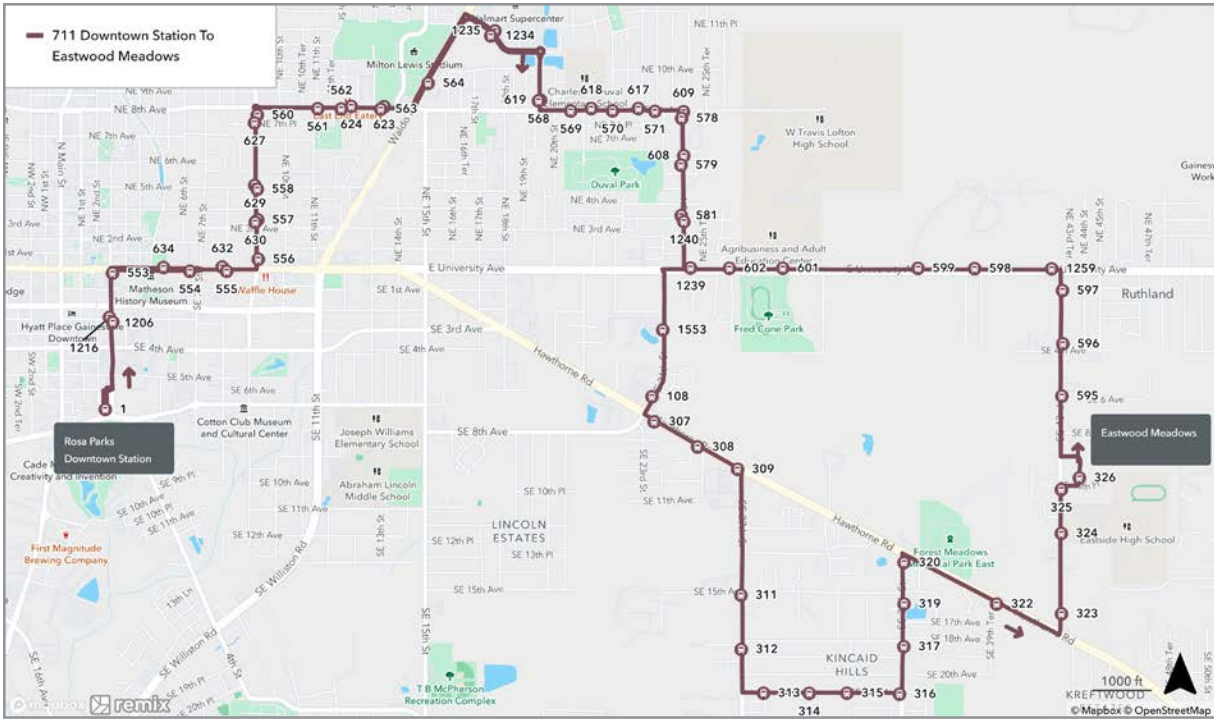

To Downtown Station		
MONDAY THROUGH FRIDAY		
B Eastwood Meadows	A Downtown Station	
5:30	6:00	R
6:30	7:00	R
7:30	8:00	R
8:30	9:00	R
5:00	5:30	R
6:00	6:30	R
7:00	7:30	R

Complete Route

EASTWOOD MEADOWS TO ROSA PARKS TRANSFER STATION