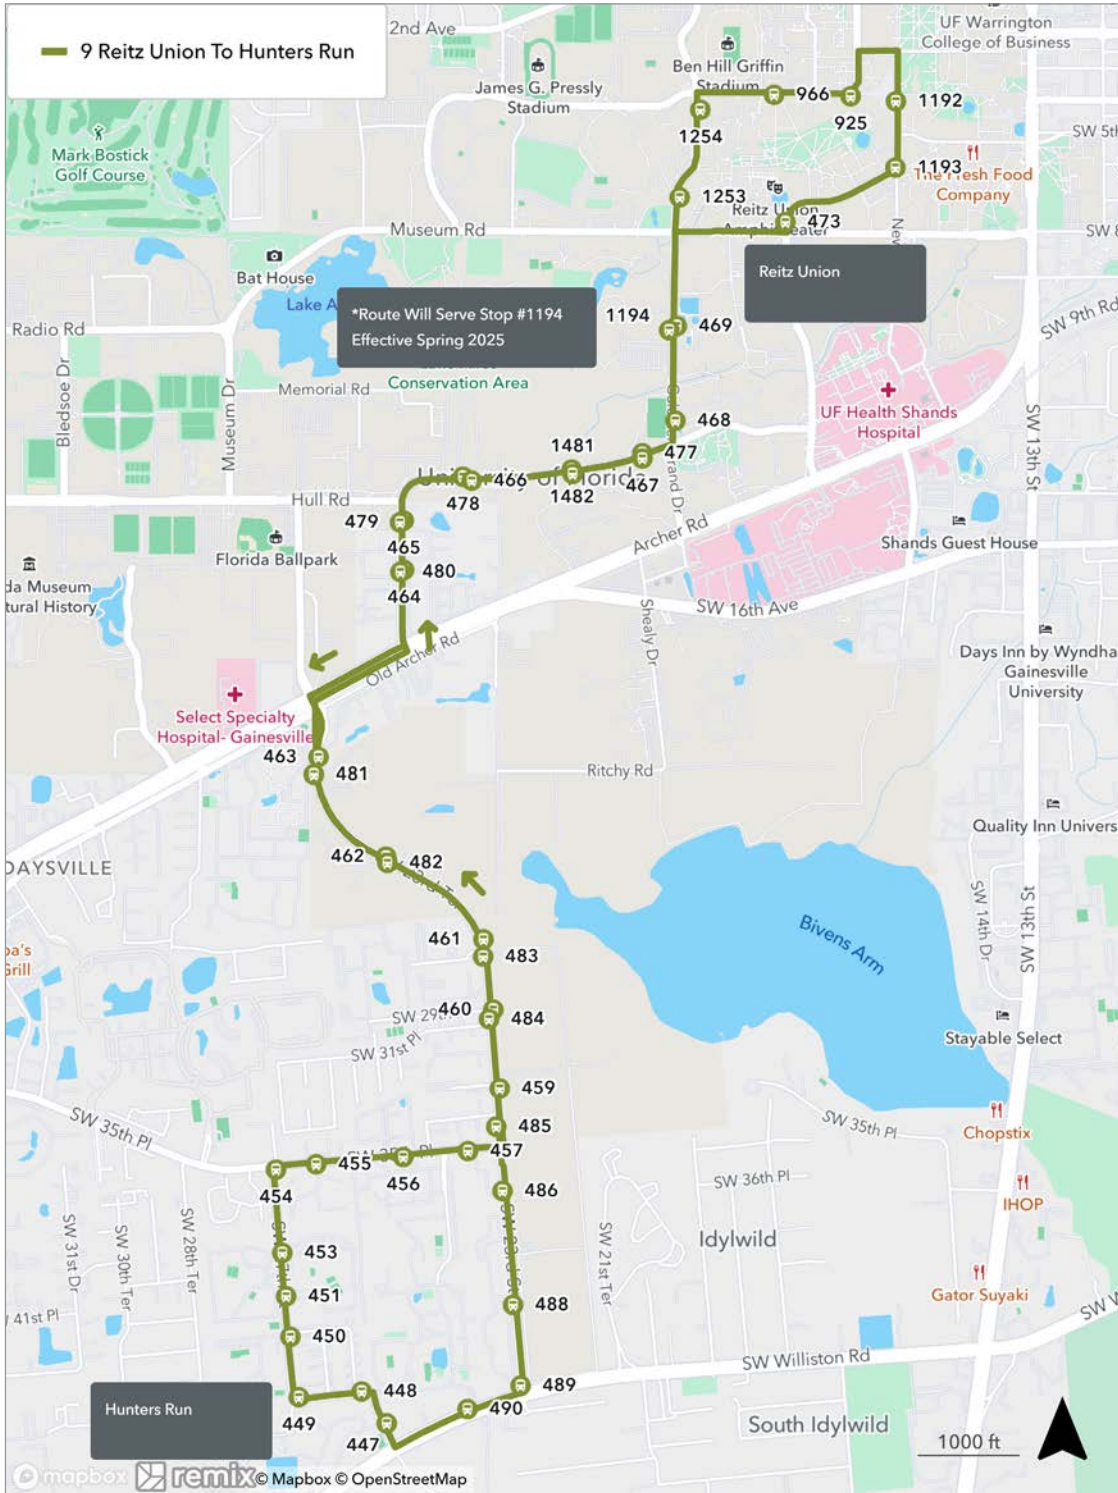

Detour Route

9 ROUTE

REITZ UNION TO HUNTERS RUN

Days	Wait Time	First run	Last run
Monday-Friday	Every 13-42 min.	Hunters Run 6:49am	Reitz Union 10:58pm
Saturday / Sunday	No Service.		

NOTE: Decreased frequency on weekdays. Service ends at 11:00PM.