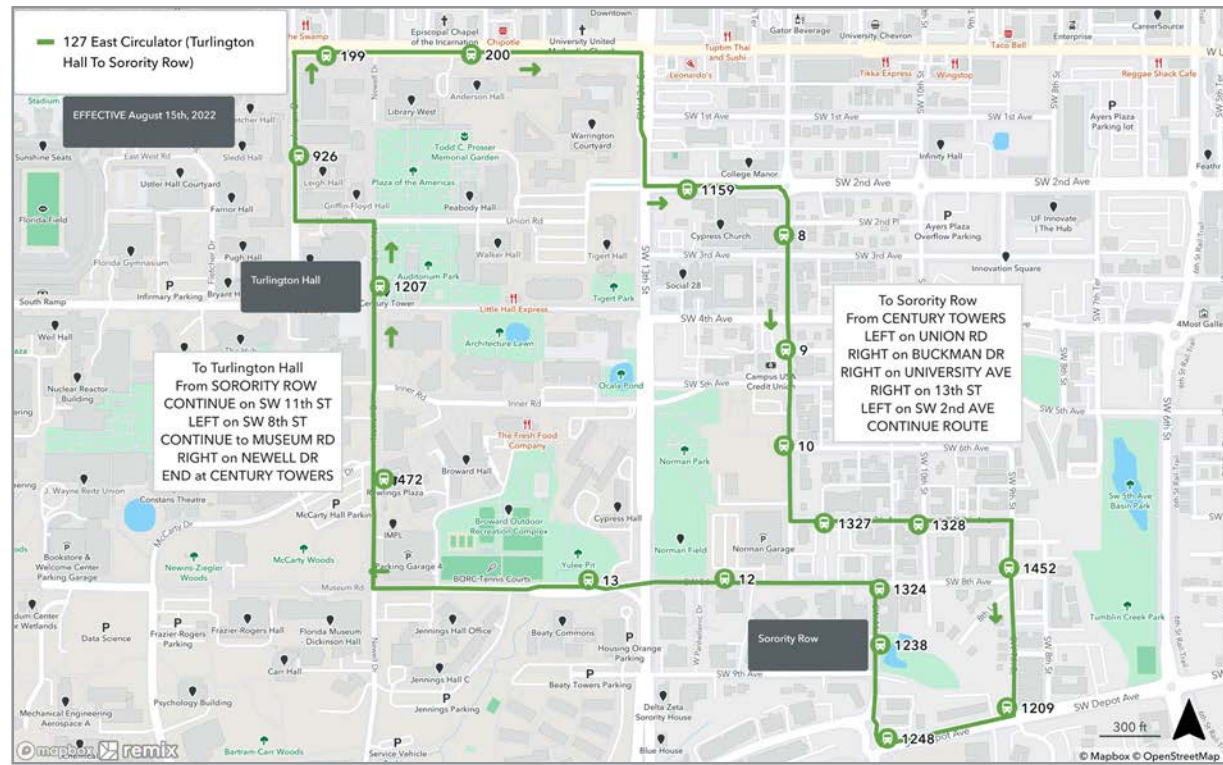

Complete Route

Days	Wait Time	First run	Last run
Monday-Friday	Every 15-30min.	Sorority Row 6:55 am	SW 2nd Ave 7:16 pm
Saturday / Sunday	No Service.		

To SW 2nd Avenue	
MONDAY THROUGH FRIDAY	
A Sorority Row	B SW 2nd Ave
6:55	7:11
7:10	7:26
7:25	7:41
7:40	7:56
7:55	8:11
8:10	8:26
8:25	8:41
8:40	8:56
8:55	9:11
9:10	9:26
9:25	9:41
9:40	9:56
9:55	10:11
10:10	10:26
10:25	10:41
10:40	10:56

To Sorority Row to	
MONDAY THROUGH FRIDAY	
B SW 2nd Ave	A Sorority Row
7:16	7:25
7:31	7:40
7:46	7:55
8:01	8:10
8:16	8:25
8:31	8:40
8:46	8:55
9:01	9:10
9:16	9:25
9:31	9:40
9:46	9:55
10:01	10:10
10:16	10:25
10:31	10:40
10:46	10:55
11:01	11:10

To SW 2nd Avenue	
MONDAY THROUGH FRIDAY	
A Sorority Row	B SW 2nd Ave
10:55	11:11
11:10	11:26
11:25	11:41
11:40	11:56
11:55	12:11
12:10	12:26
12:25	12:41
12:40	12:56
12:55	1:11
1:10	1:26
1:25	1:41
1:40	1:56
1:55	2:11
2:10	2:26
2:25	2:41
2:40	2:56
2:55	3:11
3:10	3:26
3:25	3:41
3:40	3:56
3:55	4:11
4:10	4:26
4:25	4:41
4:55	5:11
5:25	5:41
5:55	6:11
6:25	6:41
6:55	7:11

To Sorority Row to	
MONDAY THROUGH FRIDAY	
B SW 2nd Ave	A Sorority Row
11:16	11:25
11:31	11:40
11:46	11:55
12:01	12:10
12:16	12:25
12:31	12:40
12:46	12:55
1:01	1:10
1:16	1:25
1:31	1:40
1:46	1:55
2:01	2:10
2:16	2:25
2:31	2:40
2:46	2:55
3:01	3:10
3:16	3:25
3:31	3:40
3:46	3:55
4:01	4:10
4:16	4:25
4:31	4:40
4:46	4:55
5:16	5:25
5:46	5:55
6:16	6:25
6:46	6:55
7:16	7:25