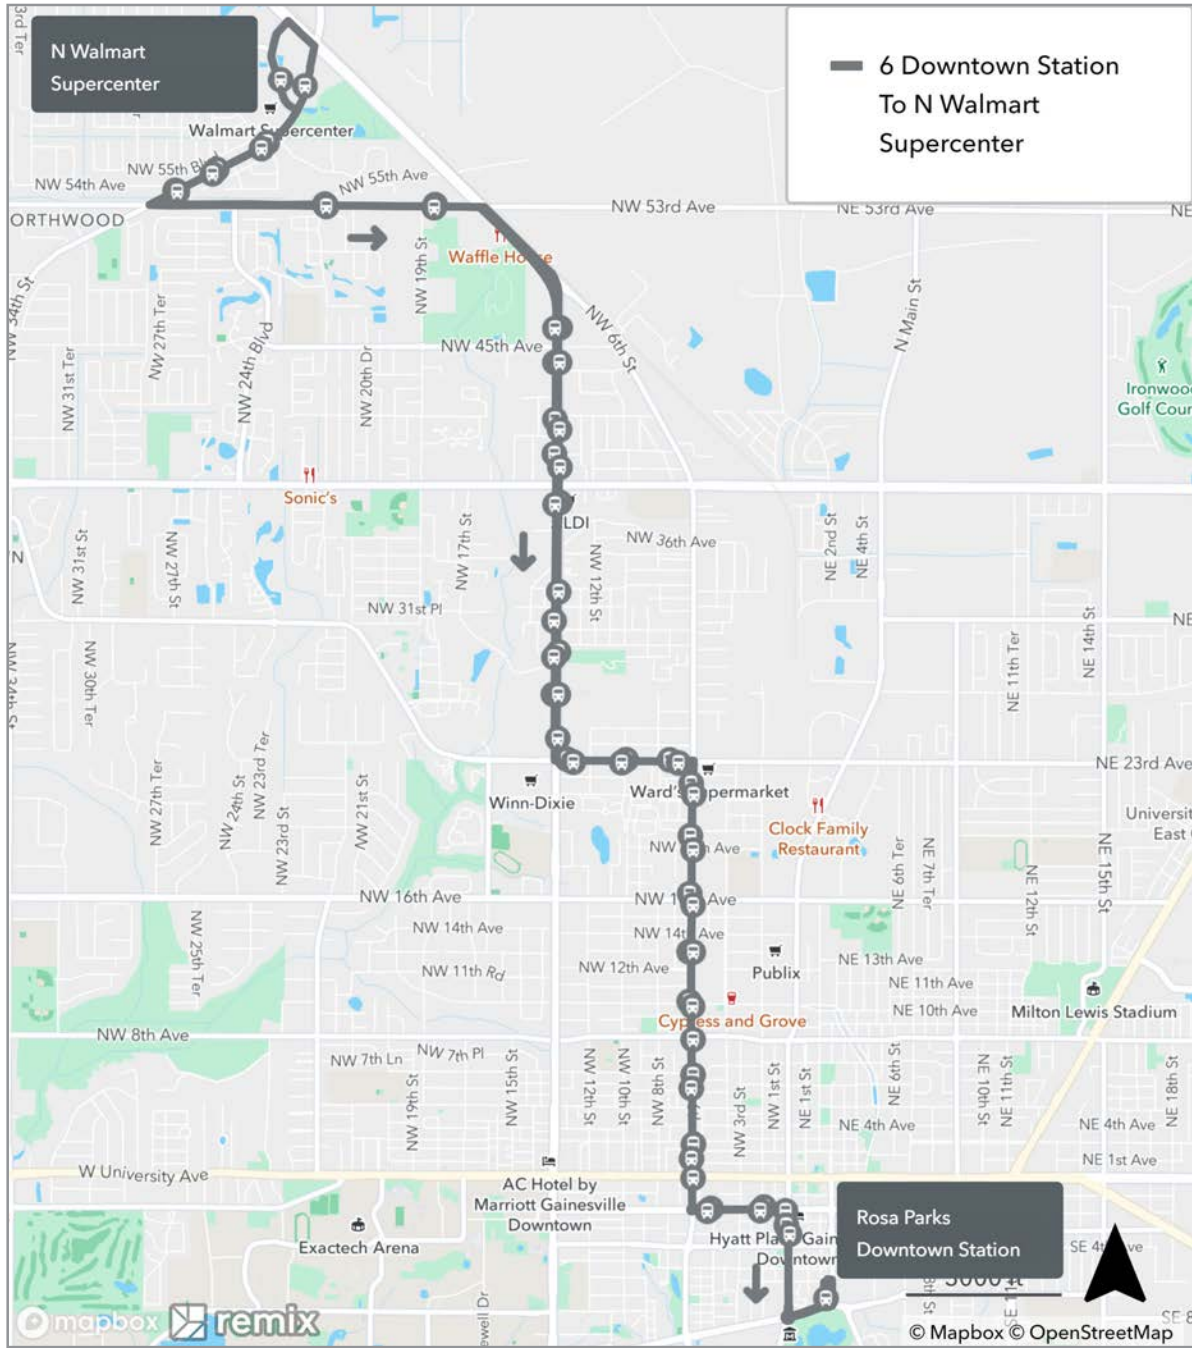

Complete Route

Days	Wait Time	First run	Last run
Monday-Friday	Every 60 min.	RPTS 6:00am	N Walmart 7:28pm
Saturday	Every 120 min.	RPTS 8:00am	N Walmart 4:28pm
Sunday	No Service.		

To North Walmart Supercenter			
MONDAY THROUGH FRIDAY			
A Rosa Parks	B NW 6th St / NW 23rd Ave	C N Walmart	
6:00	6:11	6:25	R
7:00	7:11	7:25	R
8:00	8:11	8:25	R
9:00	9:11	9:25	R
10:00	10:11	10:25	R
11:00	11:11	11:25	R
12:00	12:11	12:25	R
1:00	1:11	1:25	R
2:00	2:11	2:25	R
3:00	3:11	3:25	R
4:00	4:11	4:25	R
5:00	5:11	5:25	R
6:00	6:11	6:25	R
7:00	7:11	7:25	R

To Rosa Parks			
MONDAY THROUGH FRIDAY			
C N Walmart	B NW 6th St / NW 23rd Ave	A Rosa Parks	
6:28	6:42	6:55	R
7:28	7:42	7:55	R
8:28	8:42	8:55	R
9:28	9:42	9:55	R
10:28	10:42	10:55	R
11:28	11:42	11:55	R
12:28	12:42	12:55	R
1:28	1:42	1:55	R
2:28	2:42	2:55	R
3:28	3:42	3:55	R
4:28	4:42	4:55	R
5:28	5:42	5:55	R
6:28	6:42	6:55	R
7:28	7:42	7:55	R

To North Walmart Supercenter			
SATURDAY			
A Rosa Parks	B NW 6th St / NW 23rd Ave	C N Walmart	
8:00	8:07	8:22	
10:00	10:07	10:22	
12:00	12:07	12:22	
2:00	2:07	2:22	
4:00	4:07	4:22	

To Rosa Parks			
SATURDAY			
C N Walmart	B NW 6th St / NW 23rd Ave	A Rosa Parks	
8:28	8:42	8:51	
10:28	10:42	10:51	
12:28	12:42	12:51	
2:28	2:42	2:51	
4:28	4:42	4:51