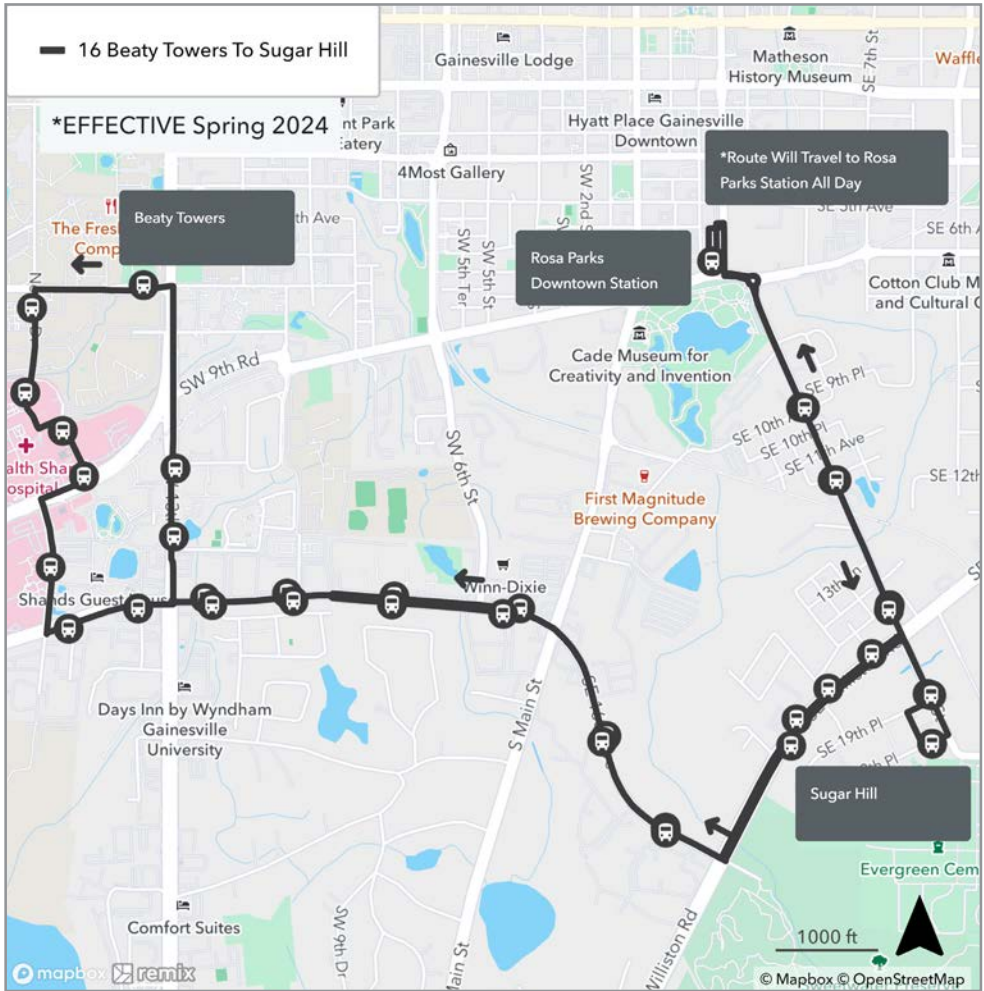

Complete Route

Days	Wait Time	First run	Last run
Monday-Friday	Every 40 min.	RPTS 6:30am	Beaty Towers 10:57p
Saturday	Every 60 min.	Beaty Towers 7:15am	Beaty Towers 6:15pm
Sunday	Every 60 min.	Beaty Towers 10:15am	RPTS 5:35pm

16 ROUTE

BEATY TOWERS TO SUGAR HILL