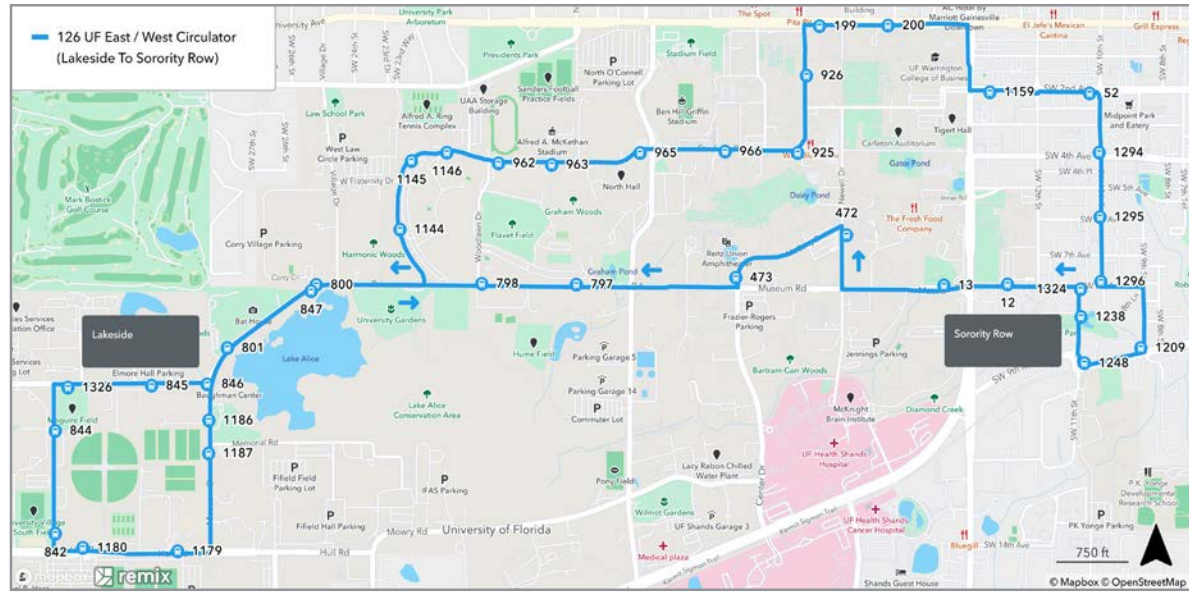

Complete Route

Days	Wait Time	First run	Last run
Monday-Friday	Every 20 min.	Sorority Row 6:55 pm	Lakeside 10:55 pm
Saturday	Every 20-40 min.	Sorority Row 10:55 am	Lakeside 10:55 pm
Sunday	Every 40 min.	Sorority Row 10:55 am	Lakeside 5:55 pm

NOTE: Decrease in frequency on weekdays. No service on weekends.

To SW 2nd Avenue		
MONDAY THROUGH FRIDAY		
A Sorority Row	B Reitz Union	C Lakeside
6:55	7:02	7:13
7:15	7:22	7:33
7:35	7:42	7:53
7:55	8:02	8:13
8:15	8:22	8:33
8:35	8:42	8:53
8:55	9:02	9:13
9:15	9:22	9:33
9:35	9:42	9:53
9:55	10:02	10:13
10:15	10:22	10:33
10:35	10:42	10:53

To Eastwood Sorority Row		
MONDAY THROUGH FRIDAY		
C Lakeside	B The Hub	A Sorority Row
7:15	7:23	7:33
7:35	7:43	7:53
7:55	8:03	8:13
8:15	8:23	8:33
8:35	8:43	8:53
8:55	9:03	9:13
9:15	9:23	9:33
9:35	9:43	9:53
9:55	10:03	10:13
10:15	10:23	10:33
10:35	10:43	10:53
10:55	11:03	11:13

To SW 2nd Avenue		
SATURDAY		
A Sorority Row	B Reitz Union	C Lakeside
6:55	7:02	7:13
7:15	7:22	7:33
7:35	7:42	7:53
7:55	8:02	8:13
8:15	8:22	8:33
8:35	8:42	8:53
8:55	9:02	9:13
9:15	9:22	9:33
9:35	9:42	9:53
9:55	10:02	10:13
10:15	10:22	10:33
10:35	10:42	10:53

To Eastwood Sorority Row		
SATURDAY		
C Lakeside	B The Hub	A Sorority Row
7:15	7:23	7:33
7:35	7:43	7:53
7:55	8:03	8:13
8:15	8:23	8:33
8:35	8:43	8:53
8:55	9:03	9:13
9:15	9:23	9:33
9:35	9:43	9:53
9:55	10:03	10:13
10:15	10:23	10:33
10:35	10:43	10:53
10:55	11:03	11:13

To SW 2nd Avenue		
SUNDAY		
A Sorority Row	B Reitz Union	C Lakeside
6:55	7:02	7:13
7:15	7:22	7:33
7:35	7:42	7:53
7:55	8:02	8:13
8:15	8:22	8:33
8:35	8:42	8:53
8:55	9:02	9:13
9:15	9:22	9:33
9:35	9:42	9:53
9:55	10:02	10:13
10:15	10:22	10:33
10:35	10:42	10:53

To Eastwood Sorority Row		
SUNDAY		
C Lakeside	B The Hub	A Sorority Row
7:15	7:23	7:33
7:35	7:43	7:53
7:55	8:03	8:13
8:15	8:23	8:33
8:35	8:43	8:53
8:55	9:03	9:13
9:15	9:23	9:33
9:35	9:43	9:53
9:55	10:03	10:13
10:15	10:23	10:33
10:35	10:43	10:53
10:55	11:03	11:13