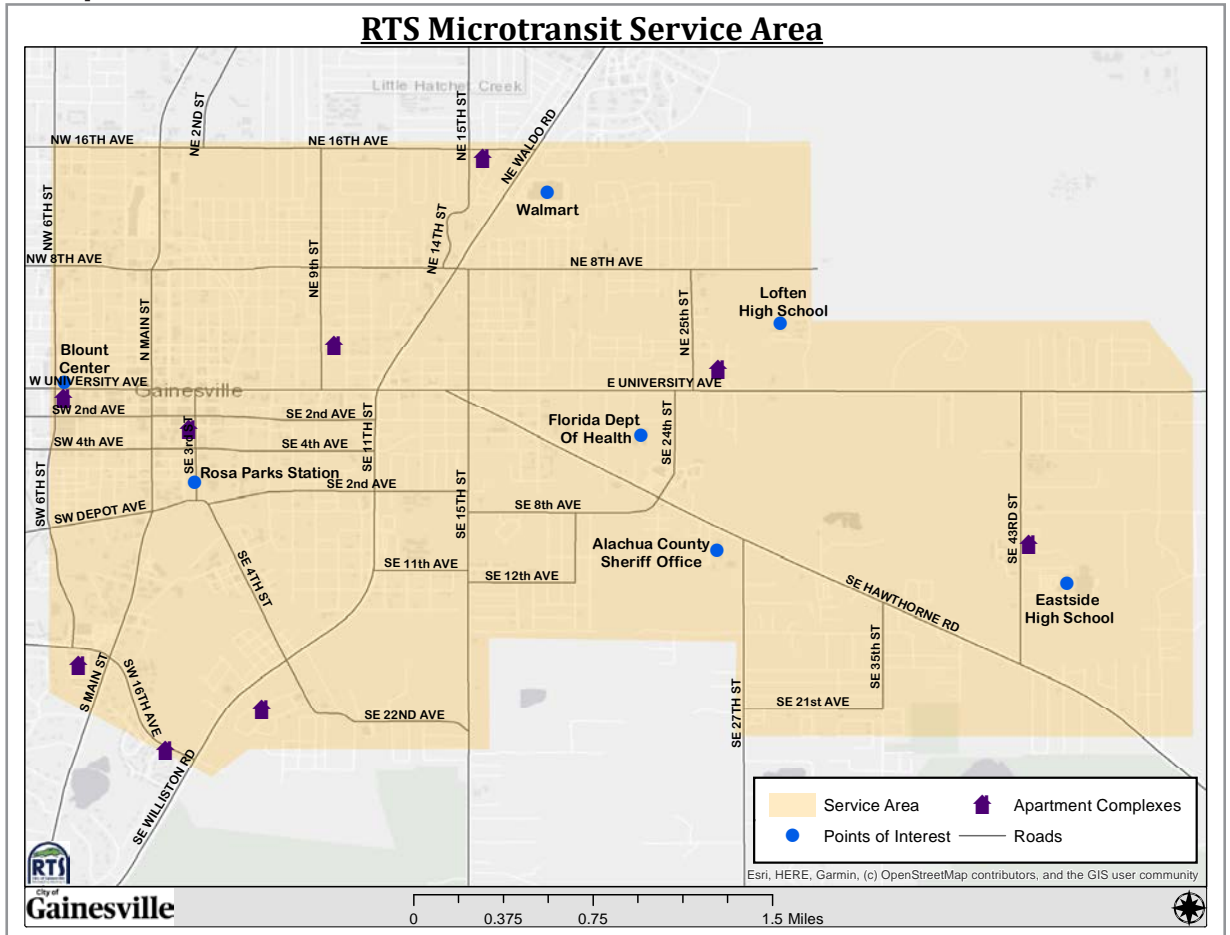

Complete Route

Days	Wait Time	First run	Last run
Monday-Friday	Every 30-60 min.	Eastside 5:30am RPTS 8:30am	RPTS 4:30pm Eastside 8:00pm
Saturday / Sunday	No Service.		

To Eastwood Meadows		
MONDAY THROUGH FRIDAY		
A Downtown Station	B Eastwood Meadows	
6:00	6:30	R
7:00	7:30	R
8:00	8:30	R
4:30	5:00	R
5:30	6:00	R
6:30	7:00	R
7:30	8:00	R

To Downtown Station		
MONDAY THROUGH FRIDAY		
B Eastwood Meadows	A Downtown Station	
5:30	6:00	R
6:30	7:00	R
7:30	8:00	R
8:30	9:00	R
5:00	5:30	R
6:00	6:30	R
7:00	7:30	R