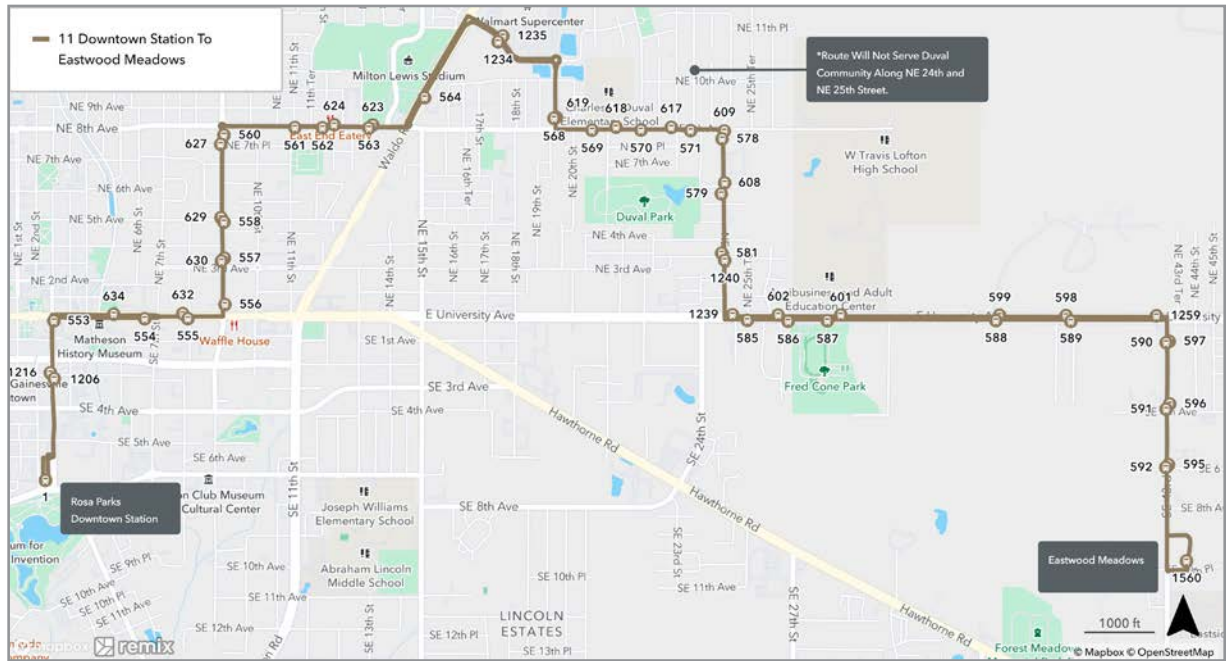

11 ROUTE

ROSA PARKS TRANSFER STATION TO EASTWOOD MEADOWS

Complete Route

Days	Wait Time	First run	Last run
Monday-Friday	Every 60 min.	RPDS 6:00am	Eastwood Meadows 7:30pm
Saturday / Sunday	No Service.		

To Eastwood Meadows			
MONDAY THROUGH FRIDAY			
A Rosa Parks	B NE Walmart	C Eastwood Meadows.	
6:00	6:07	6:21	R
7:00	7:07	7:21	R
8:00	8:07	8:21	R
9:00	9:07	9:21	R
10:00	10:07	10:21	R
11:00	11:07	11:21	R
12:00	12:07	12:21	R
1:00	1:07	1:21	R
2:00	2:07	2:21	R
3:00	3:07	3:21	R
4:00	4:07	4:21	R
5:00	5:07	5:21	R
6:00	6:07	6:21	R
7:00	7:07	7:21	R