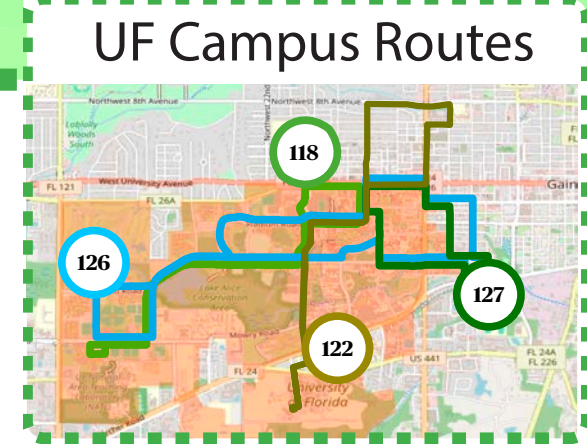

- 1 Rosa Parks Transfer Station to Butler Plaza Transfer Station
- 3 Rosa Parks Transfer Station to N Main Post Office
- 5 Rosa Parks Transfer Station to Oaks Mall
- 6 Rosa Parks Transfer Station to N Walmart Supercenter
- 7 Rosa Parks Transfer Station to Eastwood Meadows
- 8 Shands to North Walmart Supercenter
- 9 Reitz Union to Hunters Run
- 10 Rosa Parks Transfer Station to Santa Fe
- 11 Rosa Parks Transfer Station to Eastwood Meadows
- 12 Rosa Parks Transfer Station to Butler Plaza Transfer Station
- 13 Beaty Towers to Cottage Grove Apartments
- 15 Rosa Parks Transfer Station to NW 13th St
- 16 Beaty Towers to Sugar Hill
- 17 Beaty Towers to Rosa Parks RTS Downtown Station
- 20 Reitz Union to Oaks Mall
- 21 Reitz Union to Cabana Beach
- 23 Oaks Mall to Santa Fe (via Fort Clarke Blvd.)
- 26 Rosa Parks Transfer Station to Airport
- 28 Butler Plaza Transfer Station to The Hub
- 33 Butler Plaza Transfer Station to Midtown
- 34 The Hub to Lexington Crossing
- 35 Reitz Union to SW 35th Place
- 37 Reitz Union to Butler Plaza Transfer Station
- 38 The Hub to Gainesville Place
- 43 Shands to Santa Fe
- 46 Reitz Union to Rosa Parks Downtown Station
- 52 Jonesville to UF Health
- 75 Oaks Mall to Butler Plaza Transfer Station
- 76 Haile Market Place to Santa Fe
- 78 Butler Plaza Transfer Station to Santa Fe
- 118 The Hub to Cultural Plaza
- 122 Alight Apartments to Animal Science
- 126 Sorority Row to Lakeside
- 127 Sorority Row to SW 2nd Avenue
- 600 Last Mile / First Mile Eastside to Rosa Parks Transfer Station
- 711 Rosa Parks Transfer Station to Eastwood Meadows