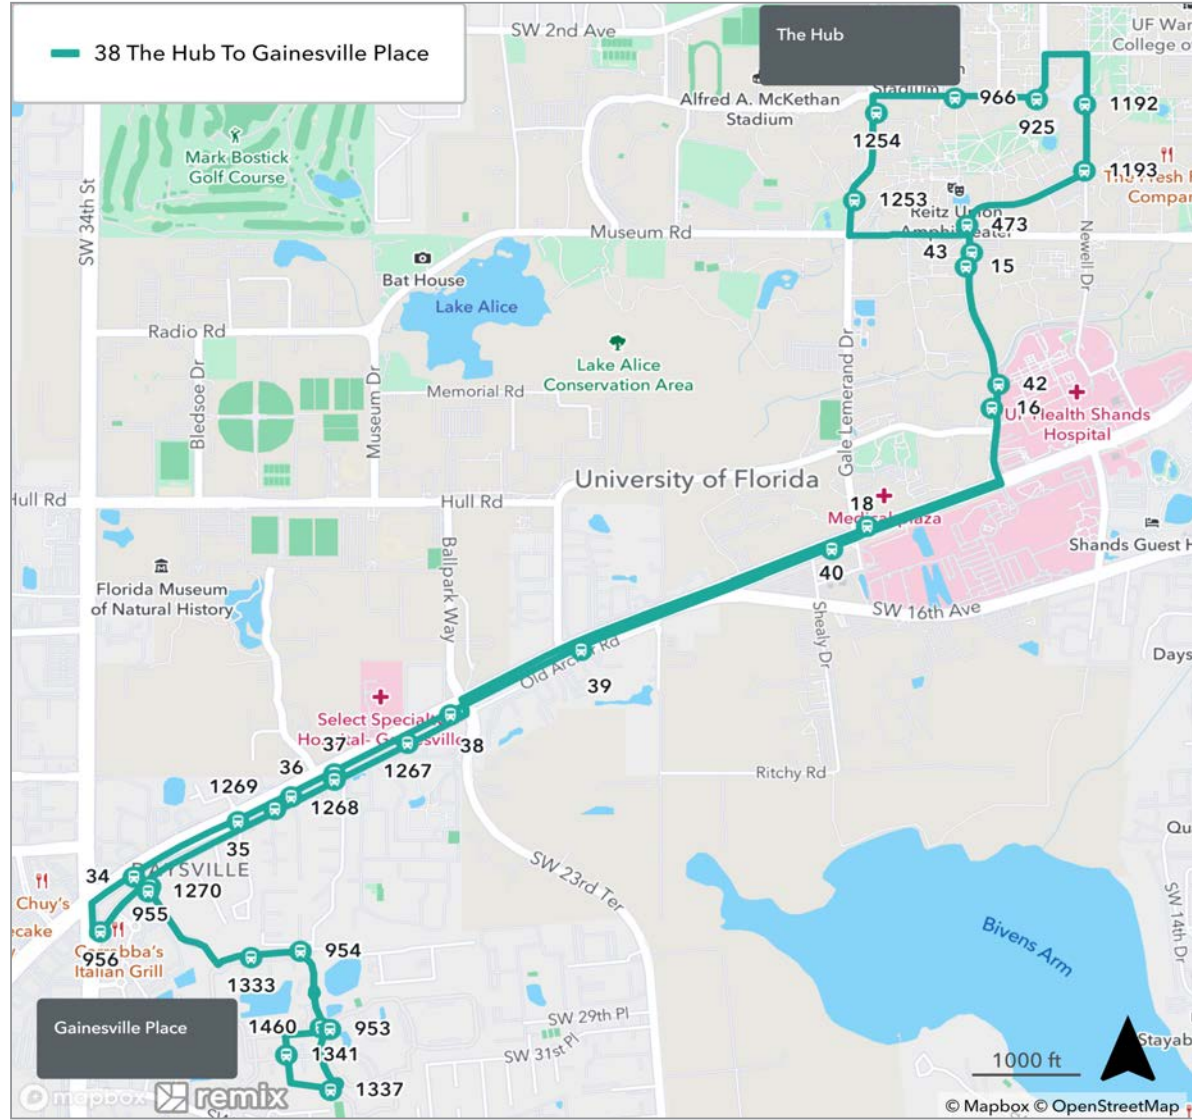

Complete Route

Days	Wait Time	First run	Last run
Monday-Friday	Every 10-45min.	GP 6:45am	The Hub 10:15pm
Saturday / Sunday	No Service.		

To Gainesville Place		
MONDAY THROUGH FRIDAY		
A Hub	B Shands @ Center Dr	C Gainesville Place
7:03	7:11	7:23
7:16	7:24	7:36

To the Hub		
MONDAY THROUGH FRIDAY		
C Gainesville Place	B Shands @ Center Dr	A Hub
6:45	6:56	7:03
6:55	7:07	7:16
7:15	7:27	7:36
7:25	7:37	7:46
7:35	7:47	7:56
7:45	7:57	8:06

To Gainesville Place		
MONDAY THROUGH FRIDAY		
A Hub	B Shands @ Center Dr	C Gainesville Place
7:36	7:44	7:56
7:46	7:54	8:06
7:56	8:04	8:16
8:06	8:14	8:26
8:16	8:24	8:36
8:26	8:34	8:46
8:36	8:44	8:56
8:46	8:54	9:06
8:56	9:04	9:16
9:06	9:14	9:26
9:16	9:24	9:36
9:26	9:34	9:46
9:36	9:44	9:56
9:46	9:54	10:06
9:56	10:04	10:16
10:06	10:14	10:26
10:16	10:24	10:36
10:26	10:34	10:46
10:36	10:44	10:56
10:46	10:54	11:06
10:56	11:04	11:16
11:06	11:14	11:26
11:16	11:24	11:36
11:26	11:34	11:46
11:36	11:44	11:56
11:46	11:54	12:06
11:56	12:04	12:16
12:06	12:14	12:26
12:16	12:24	12:36
12:26	12:34	12:46
12:36	12:44	12:56
12:46	12:54	1:06
12:56	1:04	1:16
1:06	1:14	1:26
1:16	1:24	1:36
1:26	1:34	1:46
1:36	1:44	1:56
1:46	1:54	2:06
1:56	2:04	2:16
2:06	2:14	2:26
2:16	2:24	2:36
2:26	2:34	2:46
2:36	2:44	2:56
2:46	2:54	3:06
2:56	3:04	3:16

To the Hub		
MONDAY THROUGH FRIDAY		
C Gainesville Place	B Shands @ Center Dr	A Hub
7:55	8:07	8:16
8:05	8:17	8:26
8:15	8:27	8:36
8:25	8:37	8:46
8:35	8:47	8:56
8:45	8:57	9:06
8:55	9:07	9:16
9:05	9:17	9:26
9:15	9:27	9:36
9:25	9:37	9:46
9:35	9:47	9:56
9:45	9:57	10:06
9:55	10:07	10:16
10:05	10:17	10:26
10:15	10:27	10:36
10:25	10:37	10:46
10:35	10:47	10:56
10:45	10:57	11:06
10:55	11:07	11:16
11:05	11:17	11:26
11:15	11:27	11:36
11:25	11:37	11:46
11:35	11:47	11:56
11:45	11:57	12:06
11:55	12:07	12:16
12:05	12:17	12:26
12:15	12:27	12:36
12:25	12:37	12:46
12:35	12:47	12:56
12:45	12:57	1:06
12:55	1:07	1:16
1:05	1:17	1:26
1:15	1:27	1:36
1:25	1:37	1:46
1:35	1:47	1:56
1:45	1:57	2:06
1:55	2:07	2:16
2:05	2:17	2:26
2:15	2:27	2:36
2:25	2:37	2:46
2:35	2:47	2:56
2:45	2:57	3:06
2:55	3:07	3:16
3:05	3:17	3:26
3:15	3:27	3:36
3:25	3:37	3:46