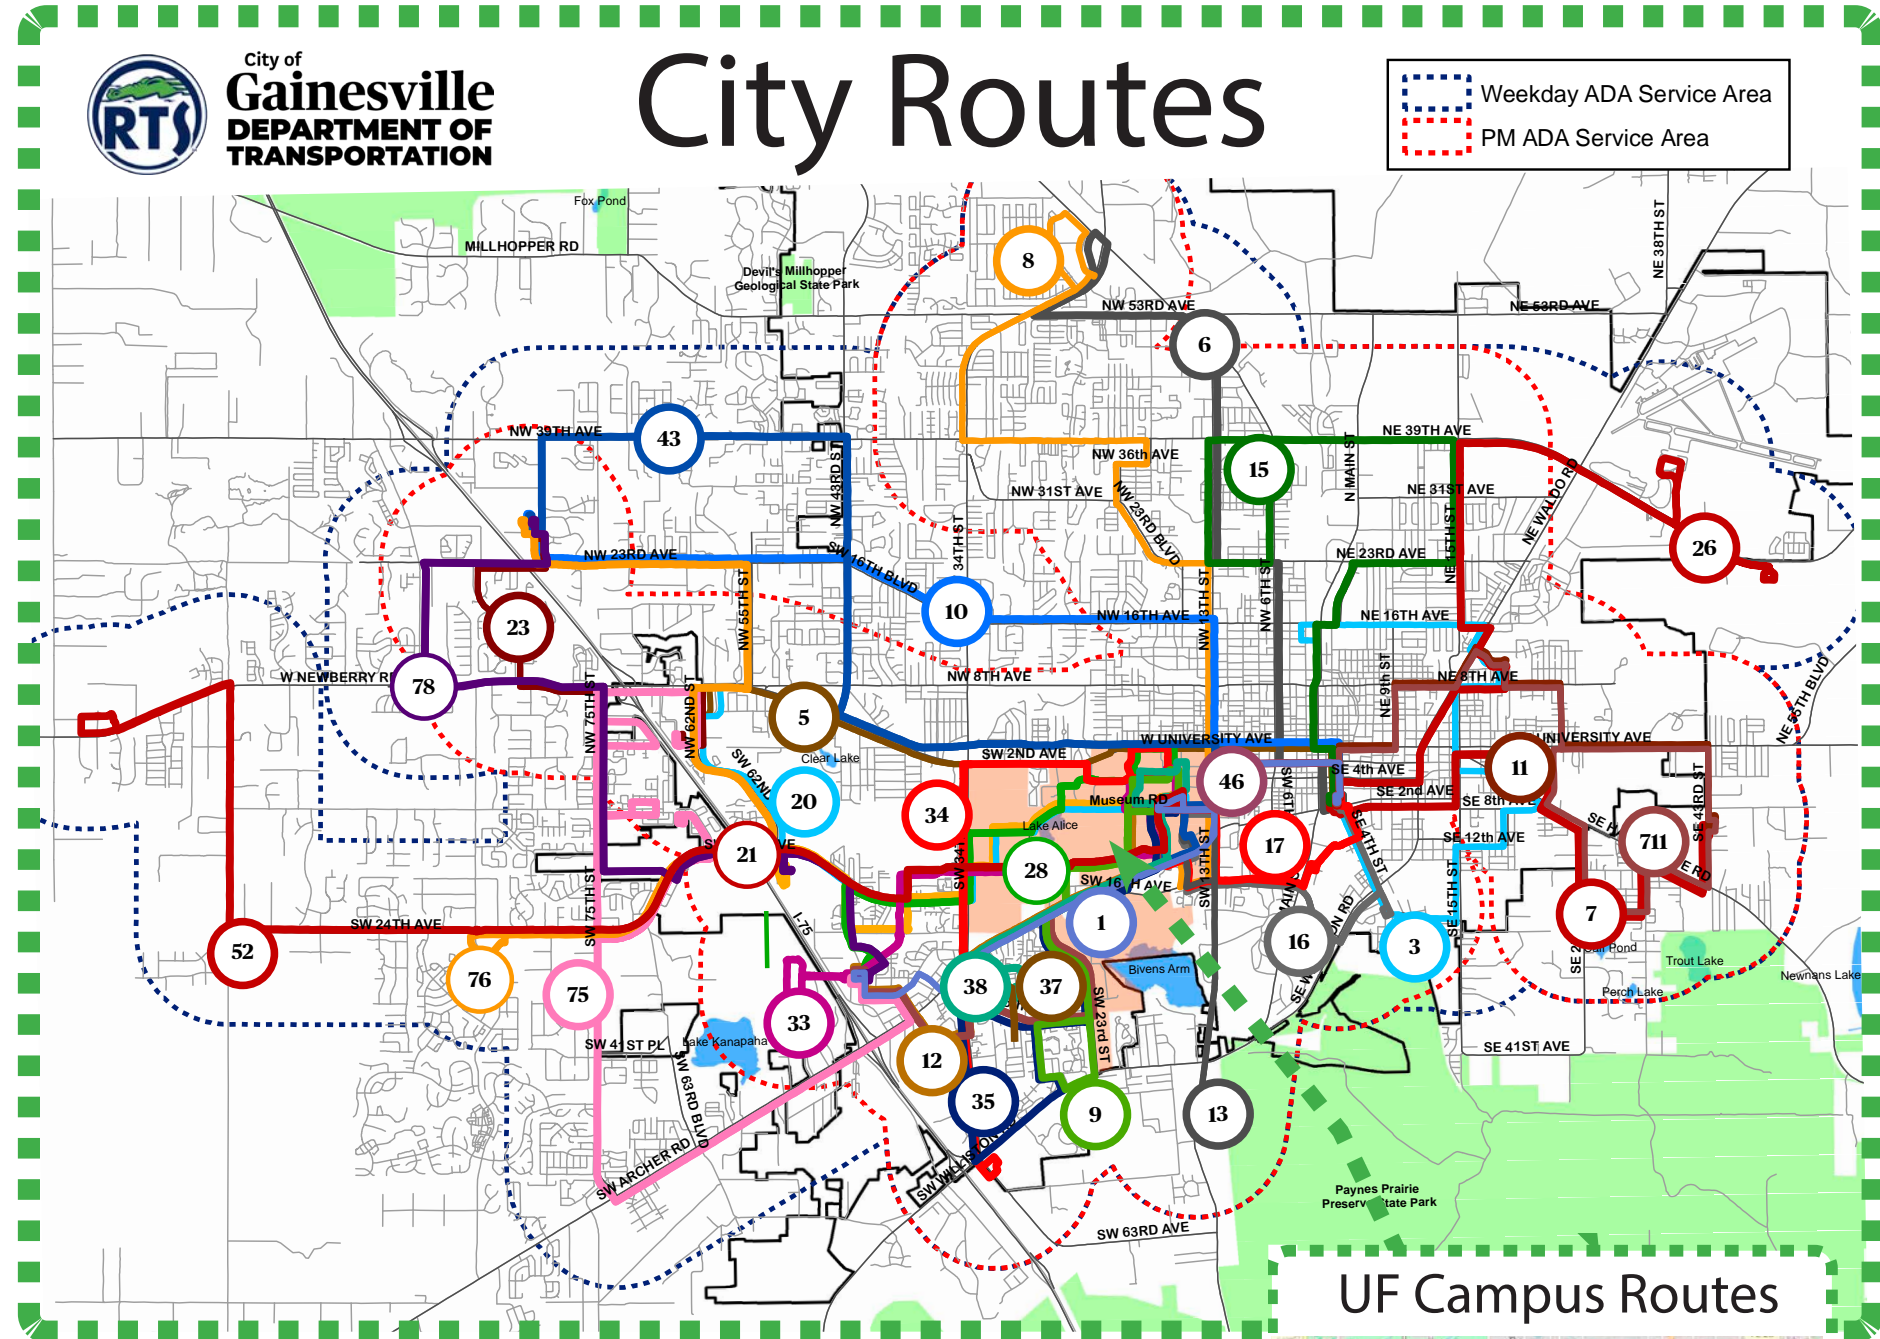

- 1 Rosa Parks Transfer Station to Butler Plaza Transfer Station
- 3 Rosa Parks Transfer Station to N Main Post Office
- 5 Rosa Parks Transfer Station to Oaks Mall
- 6 Rosa Parks Transfer Station to N Walmart Supercenter
- 7 Rosa Parks Transfer Station to Eastwood Meadows
- 8 Shands to North Walmart Supercenter
- 9 Reitz Union to Hunters Run
- 10 Rosa Parks Transfer Station to Santa Fe
- 11 Rosa Parks Transfer Station to Eastwood Meadows
- 12 Rosa Parks Transfer Station to Butler Plaza Transfer Station
- 13 Beaty Towers to Cottage Grove Apartments
- 15 Rosa Parks Transfer Station to NW 13th St
- 16 Beaty Towers to Sugar Hill
- 17 Beaty Towers to Rosa Parks RTS Downtown Station
- 20 Reitz Union to Oaks Mall
- 21 Reitz Union to Cabana Beach
- 23 Oaks Mall to Santa Fe (via Fort Clarke Blvd.)
- 26 Rosa Parks Transfer Station to Airport
- 28 Butler Plaza Transfer Station to The Hub
- 33 Butler Plaza Transfer Station to Midtown
- 34 The Hub to Lexington Crossing
- 35 Reitz Union to SW 35th Place
- 37 Reitz Union to Butler Plaza Transfer Station
- 38 The Hub to Gainesville Place
- 43 Shands to Santa Fe
- 46 Reitz Union to Rosa Parks Downtown Station
- 52 Jonesville to UF Health
- 75 Oaks Mall to Butler Plaza Transfer Station
- 76 Haile Market Place to Santa Fe
- 78 Butler Plaza Transfer Station to Santa Fe
- 118 The Hub to Cultural Plaza
- 122 Alight Apartments to Animal Science
- 126 Sorority Row to Lakeside
- 127 Sorority Row to SW 2nd Avenue
- 600 Last Mile / First Mile Eastside to Rosa Parks Transfer Station
- 711 Rosa Parks Transfer Station to Eastwood Meadows