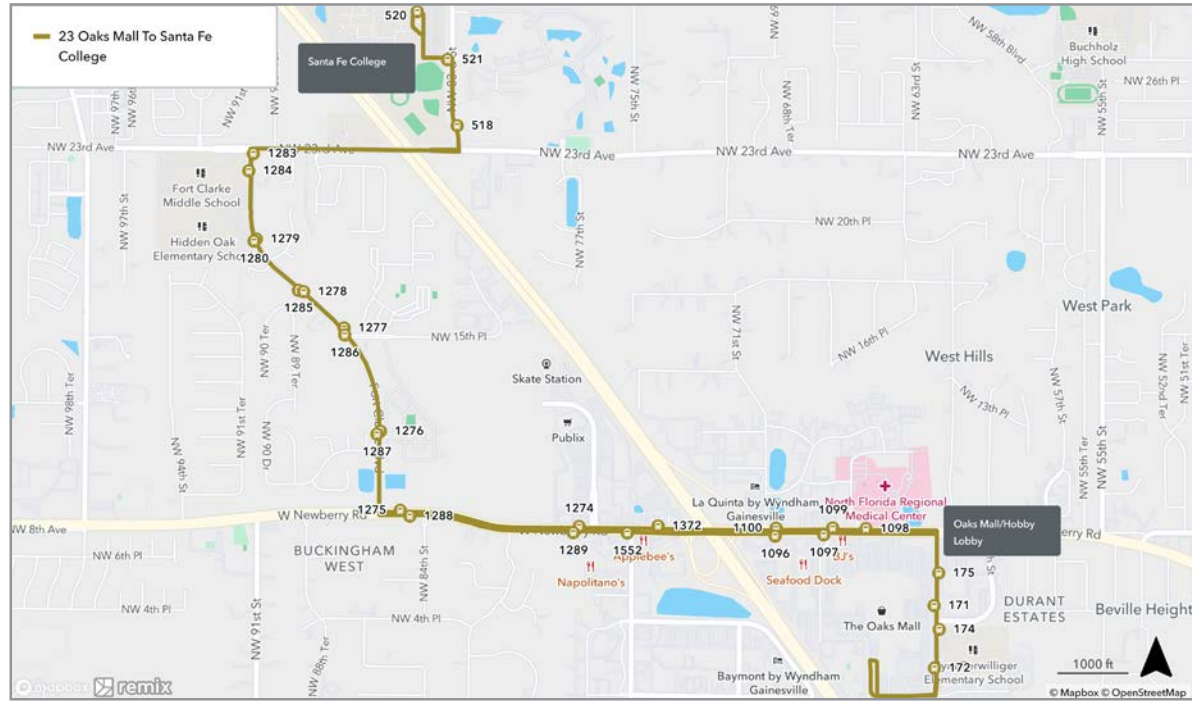

Complete Route

Days	Wait Time	First run	Last run
Monday-Friday	Every 18-44 min.	Oaks Mall 7:27am	SFC 10:03pm
Saturday / Sunday	No Service.		

To Santa Fe		
MONDAY THROUGH FRIDAY		
A Oaks Mall	B Santa Fe	
7:27	7:42	R
8:11	8:26	R
8:32	8:44	
8:50	9:02	R
9:08	9:20	
9:26	9:38	R
9:44	9:56	
10:02	10:14	R
10:20	10:32	
10:38	10:50	R
10:56	11:08	
11:16	11:28	R

To Oaks Mall		
MONDAY THROUGH FRIDAY		
B Santa Fe	A Oaks Mall	
7:46	8:03	R
8:32	8:44	R
8:50	9:02	
9:08	9:20	R
9:26	9:38	
9:44	9:56	R
10:02	10:14	
10:20	10:32	R
10:38	10:50	
10:56	11:08	R
11:14	11:26	
11:34	11:46	R

To Santa Fe		
MONDAY THROUGH FRIDAY		
A Oaks Mall	B Santa Fe	
11:36	11:51	
11:58	12:13	R
12:20	12:35	
12:42	12:57	R
1:04	1:19	
1:26	1:41	R
1:48	2:03	
2:10	2:25	R
2:32	2:47	
2:54	3:09	R
3:16	3:31	
3:38	3:53	R
4:00	4:15	
4:22	4:37	R
4:44	4:59	
5:06	5:21	
5:28	5:43	
5:50	6:05	
6:12	6:24	
6:48	6:59	
7:18	7:29	
7:48	7:59	
8:18	8:29	
8:48	8:59	
9:18	9:29	
9:48	9:59	

To Oaks Mall		
MONDAY THROUGH FRIDAY		
B Santa Fe	A Oaks Mall	
11:56	12:13	
12:18	12:35	R
12:40	12:57	
1:02	1:19	R
1:24	1:41	
1:46	2:03	R
2:08	2:25	
2:30	2:47	R
2:52	3:09	
3:14	3:31	R
3:36	3:53	
3:58	4:15	R
4:20	4:37	
4:42	4:59	R
5:04	5:21	
5:26	5:43	
5:48	6:05	
6:10	6:27	
6:30	6:42	
7:03	7:15	
7:33	7:45	
8:03	8:15	
8:33	8:45	
9:03	9:15	
9:33	9:45	
10:03	10:15