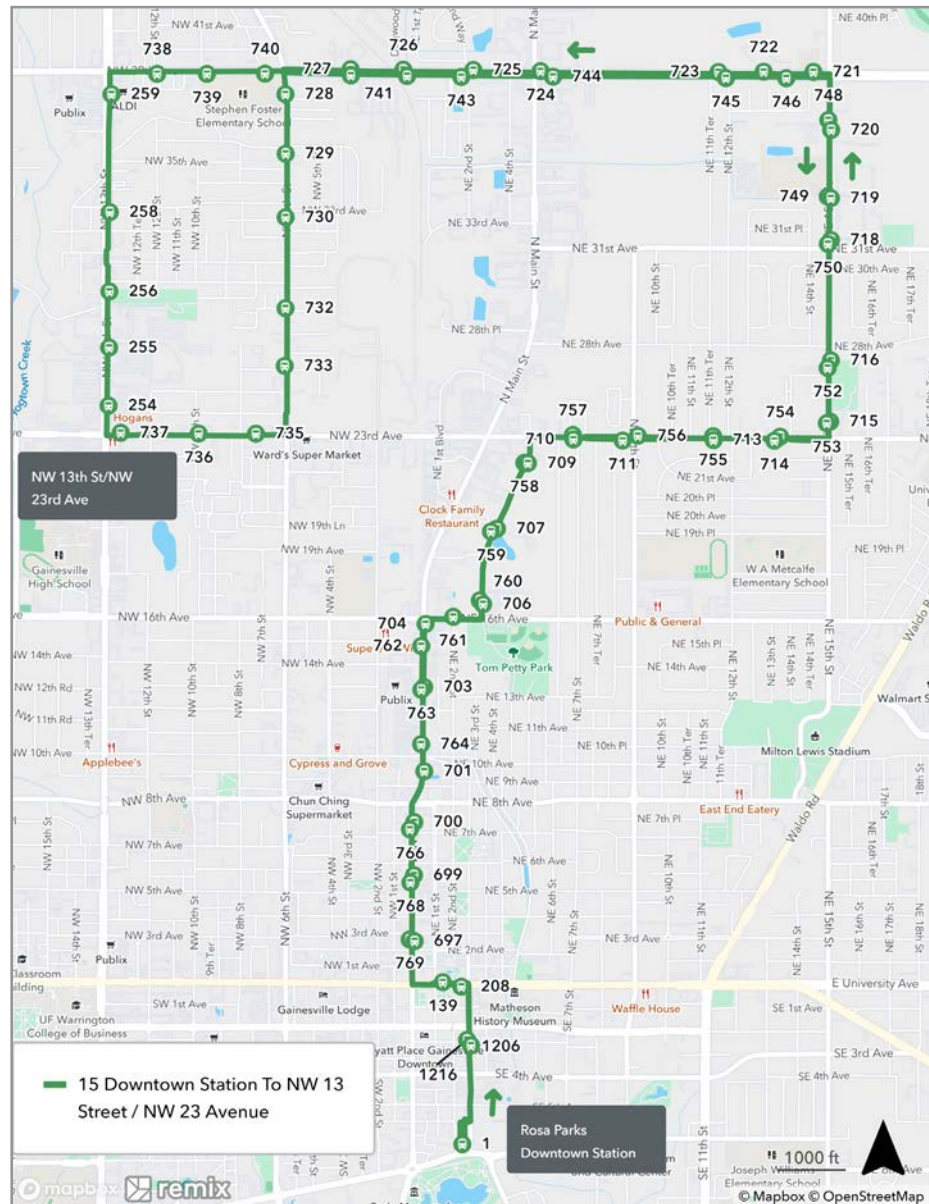

Complete Route

Days	Wait Time	First run	Last run
Monday-Friday	Every 30-60 min.	RPTS 6:00am	13th ST 10:27pm
Saturday	Every 60 min.	RPTS 7:00am	13th ST 5:25pm
Sunday	Every 60 min.	RPTS 10:00am	13th ST 5:25pm

To NW 13th St			
MONDAY THROUGH FRIDAY			
A Rosa Parks	B NE 15th St/ NE 39th Ave	C NW 13th St	
6:00	6:17	6:25	R
6:30	6:47	6:55	R
7:00	7:17	7:25	R
7:30	7:47	7:55	R
8:00	8:17	8:25	R
8:30	8:47	8:55	R
9:00	9:17	9:25	R
9:30	9:47	9:55	R
10:00	10:17	10:25	R
10:30	10:47	10:55	R
11:00	11:17	11:25	R
11:30	11:47	11:55	R
12:00	12:23	12:32	R
12:35	12:58	1:07	R
1:10	1:33	1:42	R
1:45	2:08	2:17	R
2:20	2:43	2:52	R
2:55	3:18	3:27	R
3:30	3:53	4:02	R
4:05	4:28	4:37	R
4:40	5:03	5:12	R
5:15	5:38	5:47	R
6:00	6:17	6:25	R
7:00	7:17	7:25	R
8:00	8:17	8:25	R
9:00	9:17	9:25	R
10:00	10:17	10:25	R

To NW 13th St			
SATURDAY			
A Rosa Parks	B NE 15th St/ NE 39th Ave	C NW 13th St	
7:00	7:17	7:25	
8:00	8:17	8:25	
9:00	9:17	9:25	
10:00	10:17	10:25	
11:00	11:17	11:25	
12:00	12:17	12:25	
1:00	1:17	1:25	
2:00	2:17	2:25	
3:00	3:17	3:25	
4:00	4:17	4:25	
5:00	5:17	5:25	

To Rosa Parks			
MONDAY THROUGH FRIDAY			
C NW 13th St	B NE 15th St/ NE 39th Ave	A Rosa Parks	
6:27	6:35	6:54	R
6:57	7:05	7:24	R
7:27	7:35	7:54	R
7:57	8:05	8:24	R
8:27	8:35	8:54	R
8:57	9:05	9:24	R
9:27	9:35	9:54	R
9:57	10:05	10:24	R
10:27	10:35	10:54	R
10:57	11:05	11:24	R
11:27	11:35	11:54	R
11:59	12:09	12:29	R
12:34	12:44	1:04	R
1:09	1:19	1:39	R
1:44	1:54	2:14	R
2:19	2:29	2:49	R
2:54	3:04	3:24	R
3:29	3:39	3:59	R
4:04	4:14	4:34	R
4:39	4:49	5:09	R
5:14	5:24	5:44	R
5:49	5:59	6:19	R
6:27	6:35	6:54	R
7:27	7:35	7:54	R
8:27	8:35	8:54	R
9:27	9:35	9:54	R
10:27	10:35	10:54	R

To Rosa Parks			
SATURDAY			
C NW 13th St	B NE 15th St/ NE 39th Ave	A Rosa Parks	
7:25	7:35	7:54	
8:25	8:35	8:54	
9:25	9:35	9:54	
10:25	10:35	10:54	
11:25	11:35	11:54	
12:25	12:35	12:54	
1:25	1:35	1:54	
2:25	2:35	2:54	
3:25	3:35	3:54	
4:25	4:35	4:54	
5:25	5:35	5:54