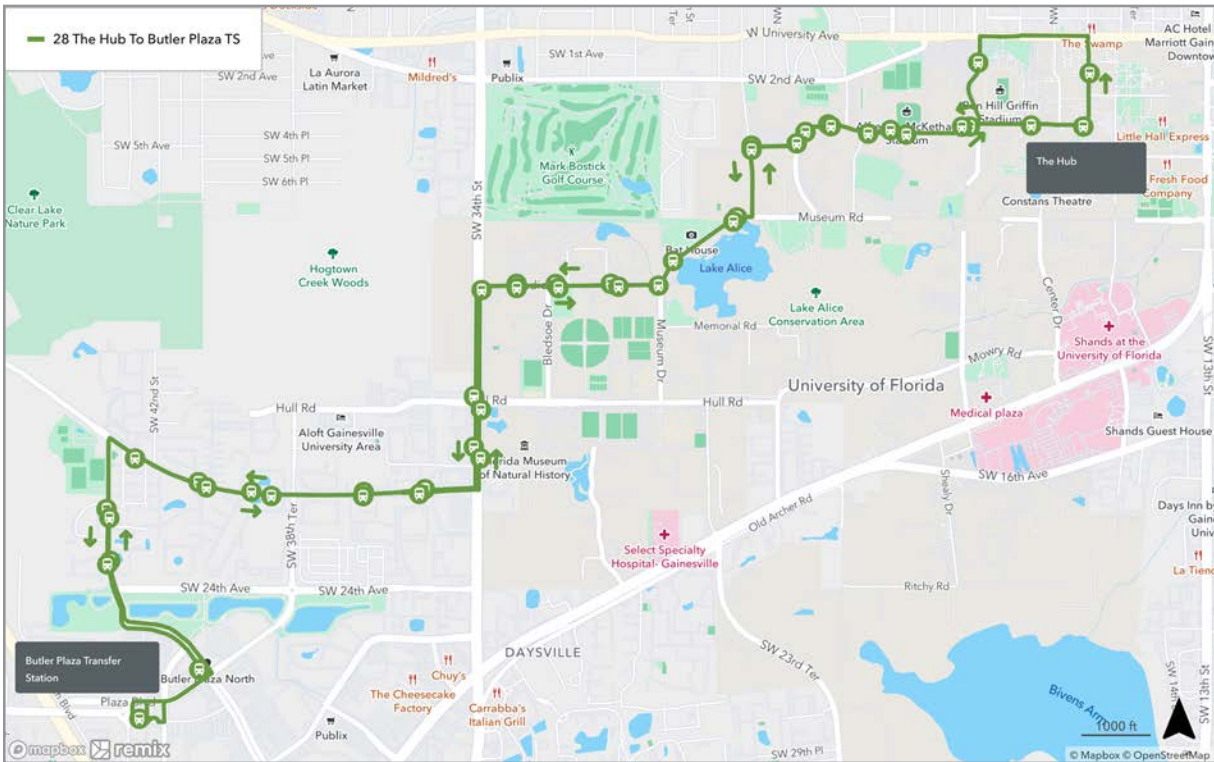

Complete Route

28

ROUTE

**BUTLER PLAZA
TO THE HUB**

Days	Wait Time	First run	Last run
Monday-Friday	Every 27 min.	BPTS 7:53am	The Hub 4:55pm
Saturday / Sunday	No Service.		

To The Hub		
MONDAY THROUGH FRIDAY		
A Butler Plaza	B Campus USA	C The Hub
8:22	8:35	8:42
8:49	9:02	9:09
9:16	9:29	9:36
9:43	9:56	10:03
10:10	10:23	10:30
10:37	10:50	10:57
11:04	11:17	11:24
11:31	11:44	11:51
11:58	12:11	12:18
12:25	12:38	12:45
12:52	1:05	1:12
1:19	1:32	1:39
1:46	1:59	2:06
2:13	2:26	2:33