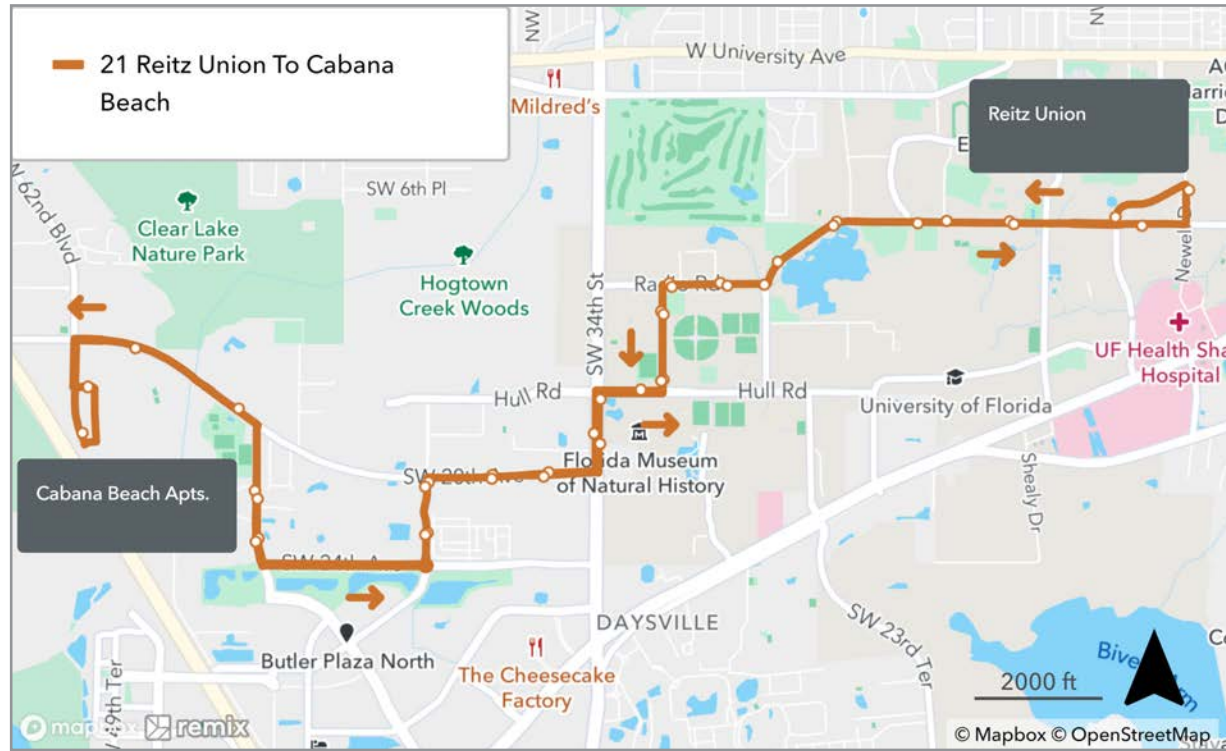

Complete Route

Days	Wait Time	First run	Last run
Monday-Friday	Every 18-52 min.	Cabana Beach 6:53am	Cabana Beach 7:12pm
Saturday / Sunday	No Service.		

To Oaks Mall		
MONDAY THROUGH FRIDAY		
A Reitz Union	B 34th St Plaza	C Oaks Mall
11:16	11:26	11:36
11:34	11:44	11:54
11:52	12:02	12:12
12:10	12:20	12:30
12:28	12:38	12:48
12:46	12:56	1:06
1:04	1:14	1:24
1:22	1:32	1:42
1:40	1:50	2:00
1:58	2:08	2:18
2:16	2:26	2:36
2:34	2:44	2:54
2:52	3:02	3:12
3:10	3:20	3:30
3:28	3:38	3:48
3:46	3:56	4:06
4:04	4:14	4:24
4:22	4:32	4:42
4:40	4:50	5:00
4:58	5:08	5:18
5:16	5:26	5:36
5:34	5:44	5:54
5:52	6:05	6:15
6:44	6:57	7:07

To Reitz Union		
MONDAY THROUGH FRIDAY		
C Oaks Mall	B 34th St Plaza	A Reitz Union
11:41	11:54	12:09
11:59	12:12	12:27
12:17	12:30	12:45
12:35	12:48	1:03
12:53	1:06	1:21
1:11	1:24	1:39
1:29	1:42	1:57
1:47	2:00	2:15
2:05	2:18	2:33
2:23	2:36	2:51
2:41	2:54	3:09
2:59	3:12	3:27
3:17	3:30	3:45
3:35	3:48	4:03
3:53	4:06	4:21
4:11	4:24	4:39
4:29	4:42	4:57
4:47	5:00	5:15
5:05	5:18	5:33
5:23	5:36	5:51
5:41	5:54	6:09
5:59	6:12	6:27
6:20	6:30	6:43
7:12	7:22	7:35

To Oaks Mall		
MONDAY THROUGH FRIDAY		
A Reitz Union	B 34th St Plaza	C Oaks Mall
7:22	7:32	7:42
7:40	7:50	8:00
7:58	8:08	8:18
8:16	8:26	8:36
8:34	8:44	8:54
8:52	9:02	9:12
9:10	9:20	9:30
9:28	9:38	9:48
9:46	9:56	10:06
10:04	10:14	10:24
10:22	10:32	10:42
10:40	10:50	11:00
10:58	11:08	11:18

To Reitz Union		
MONDAY THROUGH FRIDAY		
C Oaks Mall	B 34th St Plaza	A Reitz Union
6:53	7:06	7:21
7:11	7:24	7:39
7:29	7:42	7:57
7:47	8:00	8:15
8:05	8:18	8:33
8:23	8:36	8:51
8:41	8:54	9:09
8:59	9:12	9:27
9:17	9:30	9:45
9:35	9:48	10:03
9:53	10:06	10:21
10:11	10:24	10:39
10:29	10:42	10:57
10:47	11:00	11:15
11:05	11:18	11:33
11:23	11:36	11:51