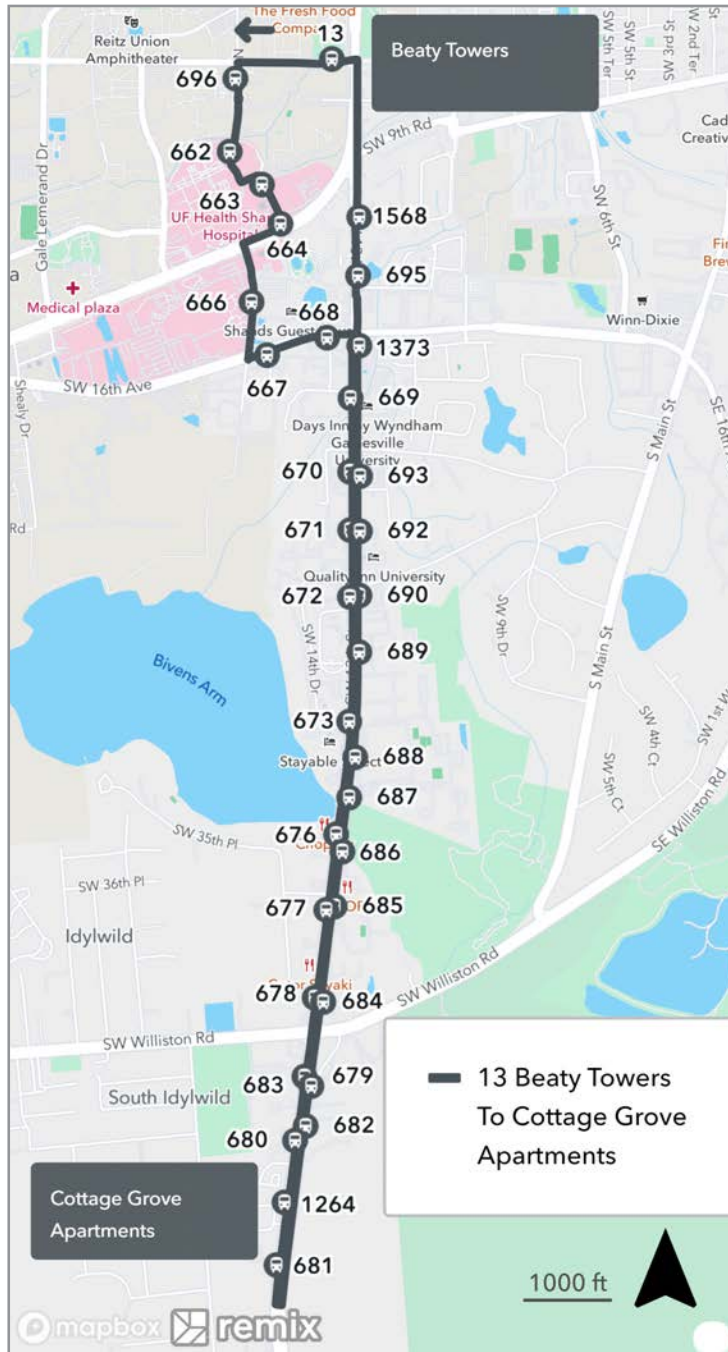

Complete Route

Days	Wait Time	First run	Last run
Monday-Friday	Every 15-45 min.	CGA 6:51am	UFHealth 11:00pm
Saturday	Every 60 min.	CGA 7:06am	CGA 6:06pm
Sunday	Every 60 min.	CGA 10:06am	Beaty Towers 5:50pm