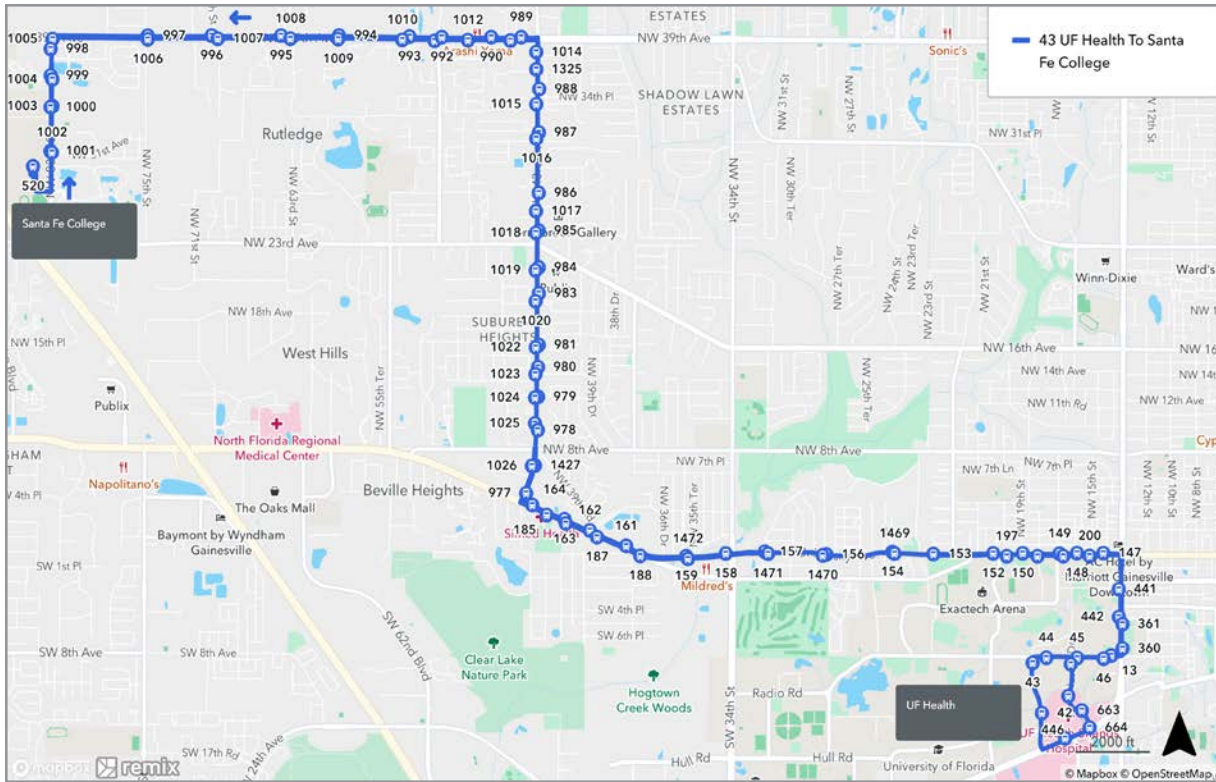

Complete Route

UF HEALTH TO SANTA FE COLLEGE

Days	Wait Time	First run	Last run
Monday-Friday	Every 45 min.	SFC 6:10 am	SFC 6:55 pm
Saturday / Sunday	No Service.		

To Santa Fe				
MONDAY THROUGH FRIDAY				
A UF Health	B Westgate Plaza	C Millhopper Plaza	D Santa Fe	
6:07	6:22	6:28	6:45	R
6:52	7:07	7:13	7:30	R
7:37	7:52	7:58	8:15	R
8:22	8:37	8:43	9:00	R
9:07	9:22	9:28	9:45	R
9:52	10:07	10:13	10:30	R
10:37	10:52	10:58	11:15	R
11:22	11:37	11:43	12:00	R
12:07	12:22	12:28	12:45	R
12:52	1:07	1:13	1:30	R
1:37	1:52	1:58	2:15	R
2:22	2:37	2:43	3:00	R
3:07	3:22	3:28	3:45	R

To UF Health				
MONDAY THROUGH FRIDAY				
D Santa Fe	C Hunters Crossing	B Westgate Plaza	A UF Health	
6:10	6:22	6:30	6:45	R
6:55	7:07	7:15	7:30	R
7:40	7:52	8:00	8:15	R
8:25	8:37	8:45	9:00	R
9:10	9:22	9:30	9:45	R
9:55	10:07	10:15	10:30	R
10:40	10:52	11:00	11:15	R
11:25	11:37	11:45	12:00	R
12:10	12:22	12:30	12:45	R
12:55	1:07	1:15	1:30	R
1:40	1:52	2:00	2:15	R
2:25	2:37	2:45	3:00	R
3:10	3:22	3:30	3:45	R
3:55	4:07	4:15	4:30	R
4:40	4:52	5:00	5:15	R