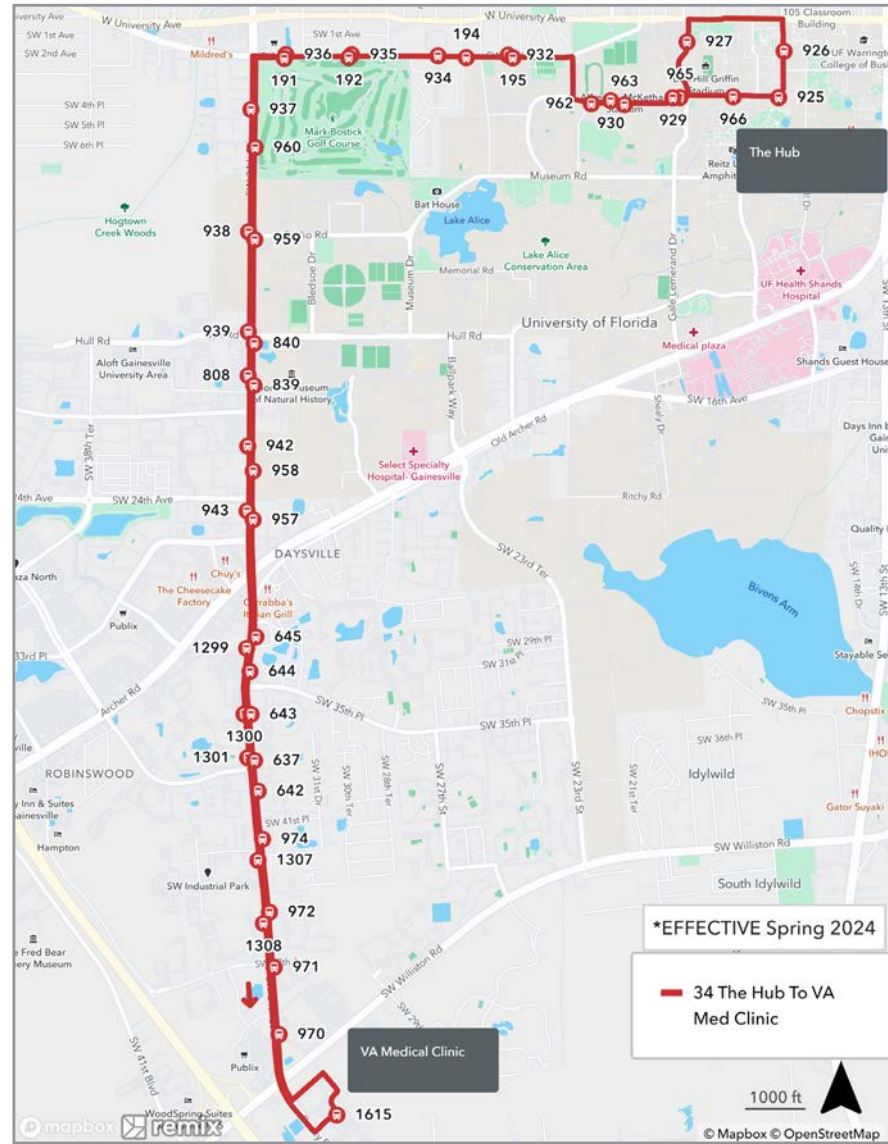

Complete Route

Days	Wait Time	First run	Last run
Monday-Friday	Every 50-65 min.	Lexington 6:50 am	The Hub 10:44 pm
Saturday / Sunday	No Service.		

NOTE: Decrease in frequency on weekdays. Service ends at 11:00pm.

To Lexington Crossing			
MONDAY THROUGH FRIDAY			
A The Hub	B Westgate Plaza	C Lexington Crossing	
7:21	7:33	7:49	R
8:26	8:38	8:54	R

To The Hub			
MONDAY THROUGH FRIDAY			
C Lexington Crossing	B Westgate Plaza	A The Hub	
6:50	7:08	7:18	R
7:55	8:13	8:23	R
9:00	9:18	9:28	R

To Lexington Crossing			
MONDAY THROUGH FRIDAY			
A The Hub	B Westgate Plaza	C Lexington Crossing	
9:31	9:43	9:59	R
10:36	10:48	11:04	R
11:41	11:53	12:09	R
12:46	12:58	1:14	R
1:51	2:03	2:19	R
2:56	3:08	3:24	R
4:01	4:13	4:29	R
5:06	5:18	5:34	R
6:11	6:23	6:39	R
7:16	7:28	7:44	R
8:14	8:22	8:34	R
9:04	9:12	9:24	R
9:54	10:02	10:14	R
10:44	10:52	11:04	R

To The Hub			
MONDAY THROUGH FRIDAY			
C Lexington Crossing	B Westgate Plaza	A The Hub	
10:05	10:23	10:33	R
11:10	11:28	11:38	R
12:15	12:33	12:43	R
1:20	1:38	1:48	R
2:25	2:43	2:53	R
3:30	3:48	3:58	R
4:35	4:53	5:03	R
5:40	5:58	6:08	R
6:45	7:03	7:13	R
7:44	7:58	8:07	R
8:34	8:48	8:57	R
9:24	9:38	9:47	R
10:14	10:28	10:37	R