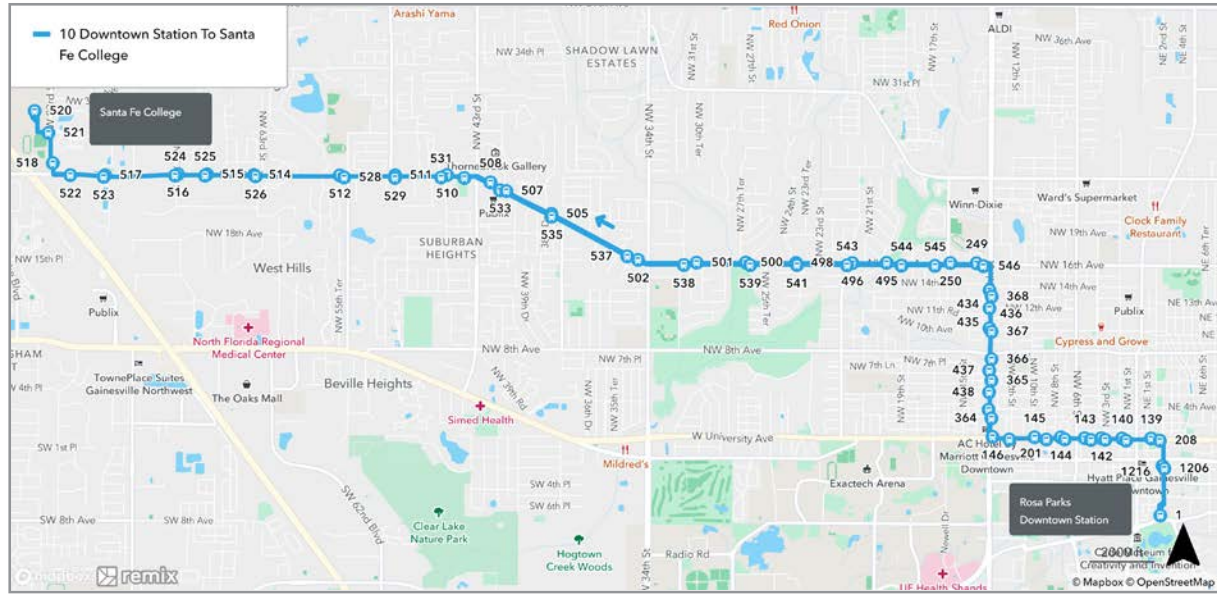

Complete Route

Days	Wait Time	First run	Last run
Monday-Friday	Every 35-63 min.	RPTS 7:00am	SFC 7:02pm
Saturday	Every 120 min.	RPTS 7:00am	SFC 5:33pm
Sunday	No Service.		

To Santa Fe				
MONDAY THROUGH FRIDAY				
A Rosa Parks	B NW 16th Ave / NW 13th St	C NW 23rd Ave / NW 43rd St	D Santa Fe	
7:00	7:11	7:20	7:27	R
7:35	7:46	7:55	8:02	
8:10	8:21	8:30	8:37	R
8:45	8:56	9:05	9:12	
9:20	9:31	9:40	9:47	R
9:55	10:06	10:15	10:22	
10:30	10:41	10:50	10:57	R
11:05	11:16	11:25	11:32	
11:40	11:51	12:00	12:07	R
12:15	12:26	12:35	12:42	
12:50	1:01	1:10	1:17	R
1:25	1:36	1:45	1:52	
2:00	2:11	2:20	2:27	R
2:35	2:46	2:55	3:02	
3:10	3:21	3:30	3:37	R
3:45	3:56	4:05	4:12	

To Rosa Parks				
MONDAY THROUGH FRIDAY				
D Santa Fe	C NW 23rd Ave / NW 43rd St	B NW 16th Ave / NW 13th St	A Rosa Parks	
7:30	7:40	7:50	8:01	R
8:05	8:15	8:25	8:36	
8:40	8:48	8:58	9:11	R
9:15	9:23	9:33	9:46	
9:50	9:58	10:08	10:21	R
10:25	10:33	10:43	10:56	
11:00	11:08	11:18	11:31	R
11:35	11:43	11:53	12:06	
12:10	12:18	12:28	12:41	R
12:45	12:53	1:03	1:16	
1:20	1:28	1:38	1:51	R
1:55	2:03	2:13	2:26	
2:30	2:38	2:48	3:01	R
3:05	3:13	3:23	3:36	
3:40	3:48	3:58	4:11	R
4:15	4:23	4:33	4:46	

To Santa Fe				
MONDAY THROUGH FRIDAY				
A Rosa Parks	B NW 16th Ave / NW 13th St	C NW 23rd Ave / NW 43rd St	D Santa Fe	
4:20	4:31	4:40	4:47	R
4:55	5:06	5:15	5:22	
5:30	5:41	5:50	5:57	R
6:33	6:44	6:53	7:00	R

To Rosa Parks				
MONDAY THROUGH FRIDAY				
D Santa Fe	C NW 23rd Ave / NW 43rd St	B NW 16th Ave / NW 13th St	A Rosa Parks	
4:50	4:58	5:08	5:21	R
5:25	5:32	5:41	5:53	
6:00	6:07	6:16	6:28	R
7:02	7:09	7:18	7:30	R

To Santa Fe				
SATURDAY				
A Rosa Parks	B NW 16th Ave / NW 13th St	C NW 23rd Ave / NW 43rd St	D Santa Fe	
7:00	7:09	7:15	7:22	
9:00	9:09	9:15	9:22	
11:00	11:09	11:15	11:22	
1:00	1:09	1:15	1:22	
3:00	3:09	3:15	3:22	
5:00	5:09	5:15	5:22	

To Rosa Parks				
SATURDAY				
D Santa Fe	C NW 23rd Ave / NW 43rd St	B NW 16th Ave / NW 13th St	A Rosa Parks	
7:33	7:39	7:45	7:55	
9:33	9:39	9:45	9:55	
11:33	11:39	11:45	11:55	
1:33	1:39	1:45	1:55	
3:33	3:39	3:45	3:55	
5:33	5:39	5:45	5:55