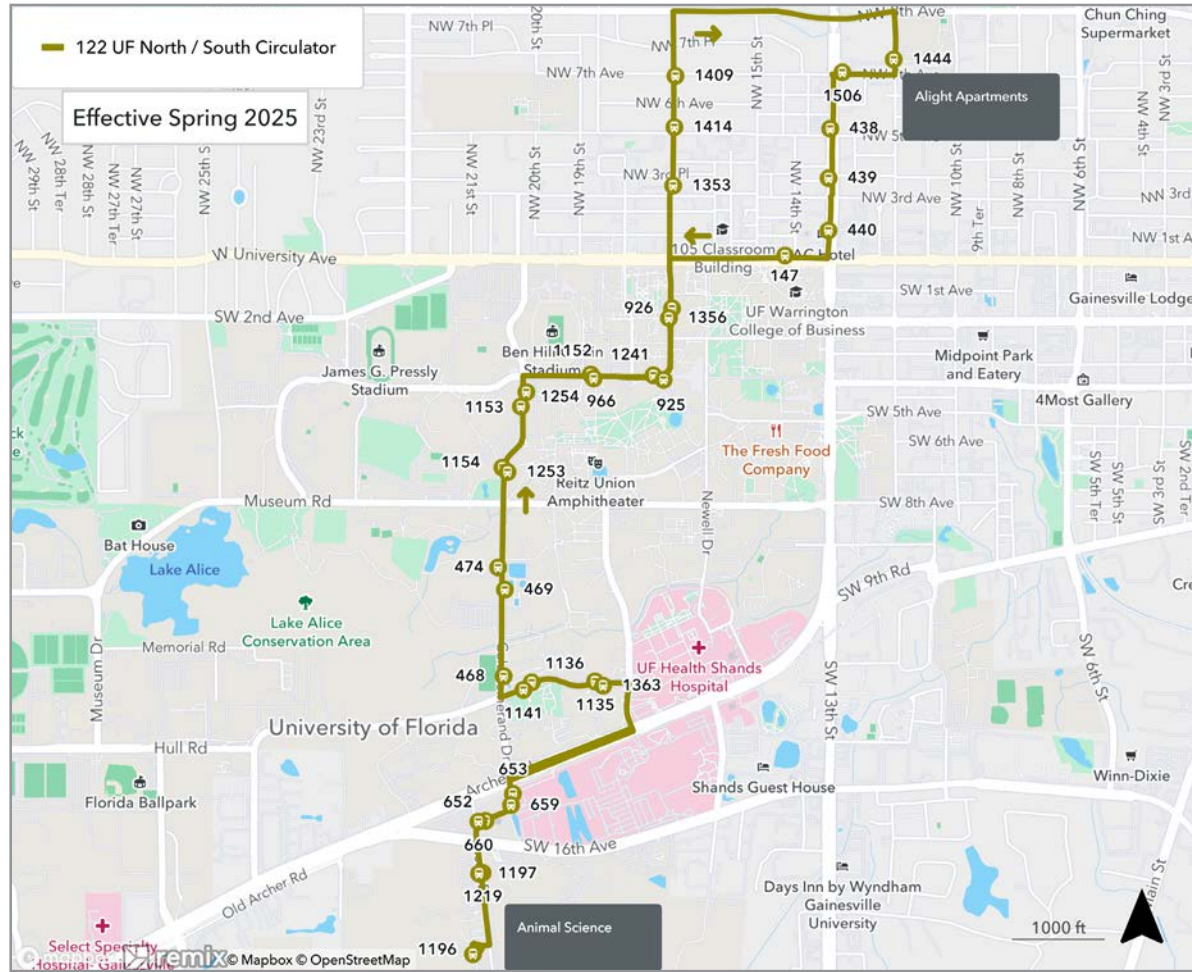

Complete Route

Days	Wait Time	First Run	Last Run
Monday-Friday	Every 20 min.	Alight Apt. 7:31am	Animal Science 5:14pm
Saturday / Sunday	No Service.		

To Alight Apartments		
MONDAY THROUGH FRIDAY		
A University House	B Commuter Lot	C Animal Science
7:31	7:42	7:49
7:51	8:02	8:09
8:11	8:22	8:29
8:31	8:42	8:49
8:51	9:02	9:09
9:11	9:22	9:29
9:31	9:42	9:49
9:51	10:02	10:09

To Alight Apartments		
MONDAY THROUGH FRIDAY		
C Animal Science	B The Hub	A University House
7:34	7:42	7:51
7:54	8:02	8:11
8:14	8:22	8:31
8:34	8:42	8:51
8:54	9:02	9:11
9:14	9:22	9:31
9:34	9:42	9:51
9:54	10:02	10:11
10:14	10:22	10:31

To Alight Apartments		
MONDAY THROUGH FRIDAY		
A University House	B Commuter Lot	C Animal Science
10:11	10:22	10:29
10:31	10:42	10:49
10:51	11:02	11:09
11:11	11:22	11:29
11:31	11:42	11:49
11:51	12:02	12:09
12:11	12:22	12:29
12:31	12:42	12:49
12:51	1:02	1:09
1:11	1:22	1:29
1:31	1:42	1:49
1:51	2:02	2:09
2:11	2:22	2:29
2:31	2:42	2:49
2:51	3:02	3:09
3:11	3:22	3:29
3:31	3:42	3:49
3:51	4:02	4:09
4:11	4:22	4:29
4:31	4:42	4:49
4:51	5:02	5:09
5:11	5:22	5:29

To Alight Apartments		
MONDAY THROUGH FRIDAY		
C Animal Science	B The Hub	A University House
10:34	10:42	10:51
10:54	11:02	11:11
11:14	11:22	11:31
11:34	11:42	11:51
11:54	12:02	12:11
12:14	12:22	12:31
12:34	12:42	12:51
12:54	1:02	1:11
1:14	1:22	1:31
1:34	1:42	1:51
1:54	2:02	2:11
2:14	2:22	2:31
2:34	2:42	2:51
2:54	3:02	3:11
3:14	3:22	3:31
3:34	3:42	3:51
3:54	4:02	4:11
4:14	4:22	4:31
4:34	4:42	4:51
4:54	5:02	5:11
5:14	5:22	5:31