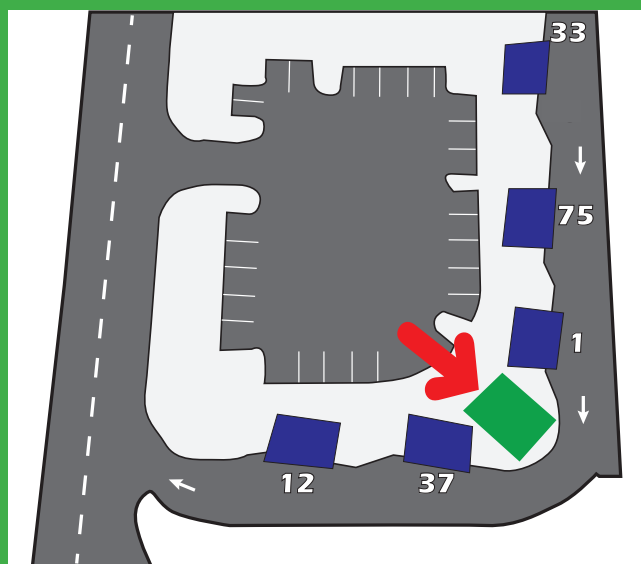

BUTLER PLAZA TRANSFER STATION

SERVICING ROUTES

1 • 12 • 33 • 37 • 75

ADDRESS

4231 SW 30th Avenue
Gainesville, Florida 32627.

LOCATIONS TO OBTAIN PASSES/SCHEDULES

Passes may be purchased at the following locations: