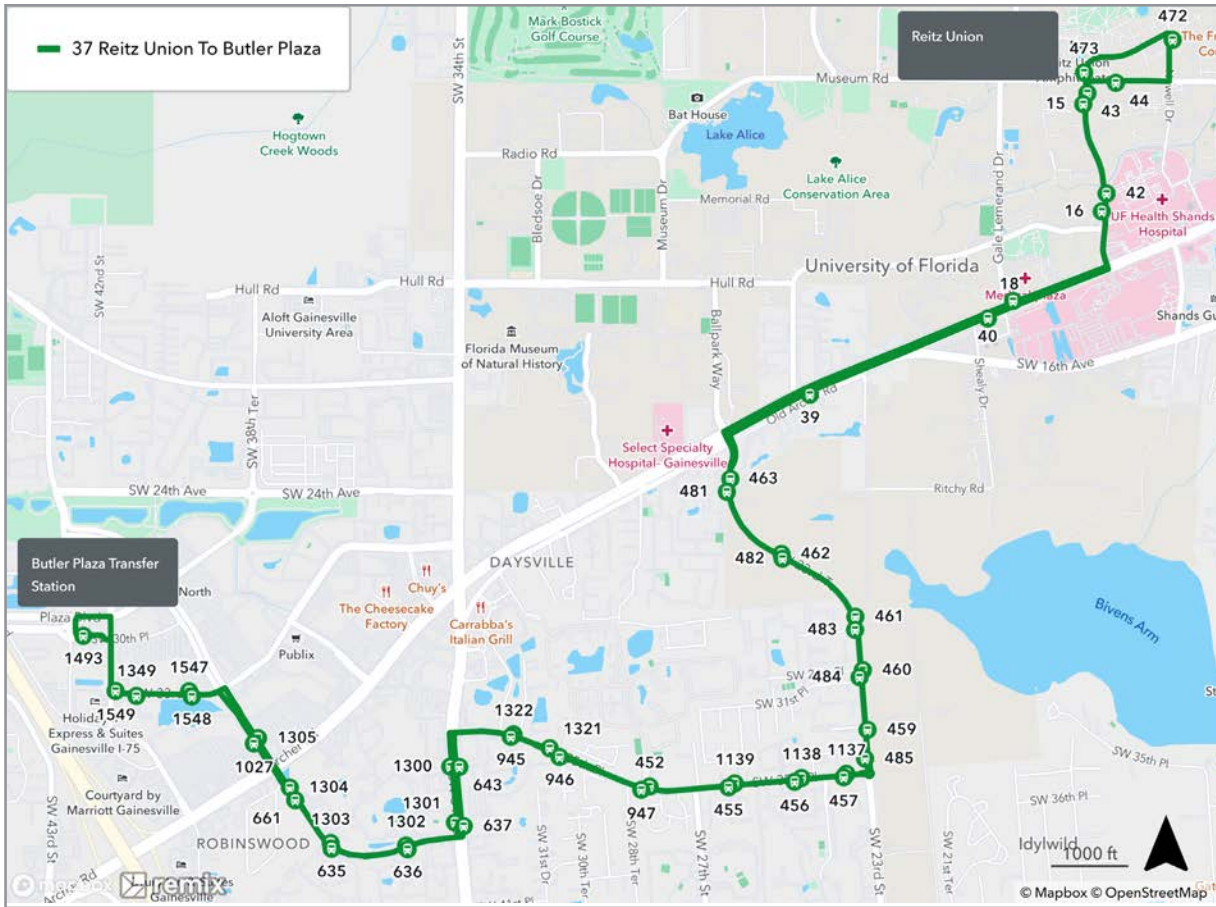

Complete Route

37

ROUTE

REITZ UNION TO BUTLER PLAZA TRANSFER STATION

Days	Wait Time	First run	Last run
Monday-Friday	Every 27-59 min.	BPTS 7:00am	BPTS 10:19pm
Saturday	Every 50 min.	Reitz Union 8:48am	BPTS 8:00pm
Sunday	Every 50 min.	BPTS 10:00am	BPTS 5:30pm

NOTE: Decrease in frequency on weekdays.

To Reitz Union			
MONDAY THROUGH FRIDAY			
A Reitz Union	B University Commons	C Butler Plaza	
7:26	7:33	7:45	
8:20	8:27	8:39	
8:47	8:54	9:06	R
9:14	9:21	9:33	
9:41	9:48	10:00	R
10:08	10:15	10:27	
10:35	10:42	10:54	R

To Butler Plaza			
MONDAY THROUGH FRIDAY			
C Butler Plaza	B University Commons	A Reitz Union	
7:00	7:14	7:26	
7:54	8:08	8:20	
8:21	8:35	8:47	R
8:48	9:02	9:14	
9:15	9:29	9:41	R
9:42	9:56	10:08	
10:09	10:23	10:35	R
10:36	10:50	11:02	
11:03	11:17	11:29	R