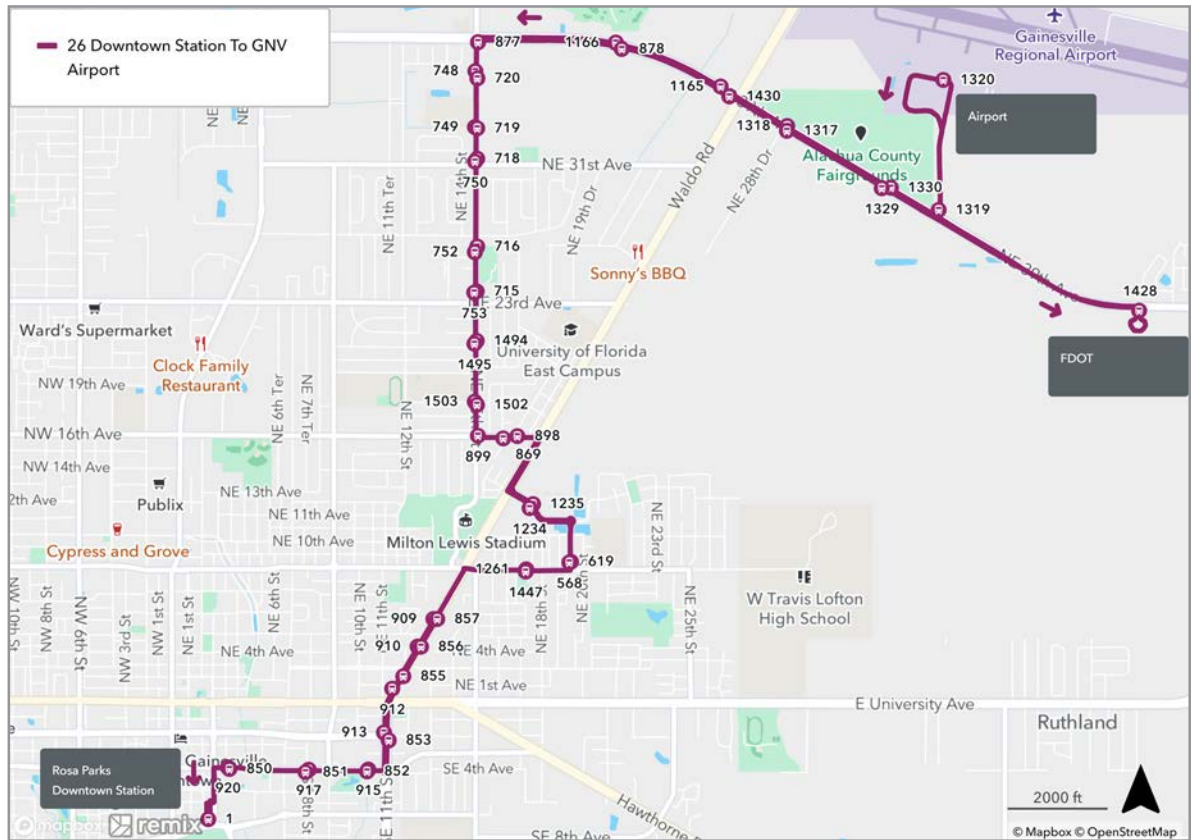

26

ROUTE

ROSA PARKS TRANSFER STATION TO AIRPORT

Complete Route

Days	Wait Time	First run	Last run
Monday-Friday	Every 60 min.	RPTS 6:00am	Airport 7:30pm
Saturday / Sunday	No Service.		

To Airport			
MONDAY THROUGH FRIDAY			
A Rosa Parks	B NE 15th St/NE 39TH Ave	C Airport	
6:00	6:15	6:28	R
7:00	7:15	7:28	R
8:00	8:15	8:28	R
9:00	9:15	9:28	R
10:00	10:15	10:28	R
11:00	11:15	11:28	R
12:00	12:15	12:28	R
1:00	1:15	1:28	R
2:00	2:15	2:28	R
3:00	3:15	3:28	R
4:00	4:15	4:28	R
5:00	5:15	5:28	R
6:00	6:15	6:28	R
7:00	7:15	7:28	R

To Rosa Parks			
MONDAY THROUGH FRIDAY			
C Airport	B NE 15th St/NE 39TH Ave	A Rosa Parks	
6:30	6:38	6:54	R
7:30	7:38	7:54	R
8:30	8:38	8:54	R
9:30	9:38	9:54	R
10:30	10:38	10:54	R
11:30	11:38	11:54	R
12:30	12:38	12:54	R
1:30	1:38	1:54	R
2:30	2:38	2:54	R
3:30	3:38	3:54	R
4:30	4:38	4:54	R
5:30	5:38	5:54	R
6:30	6:38	6:54	R
7:30	7:38	7:54	R