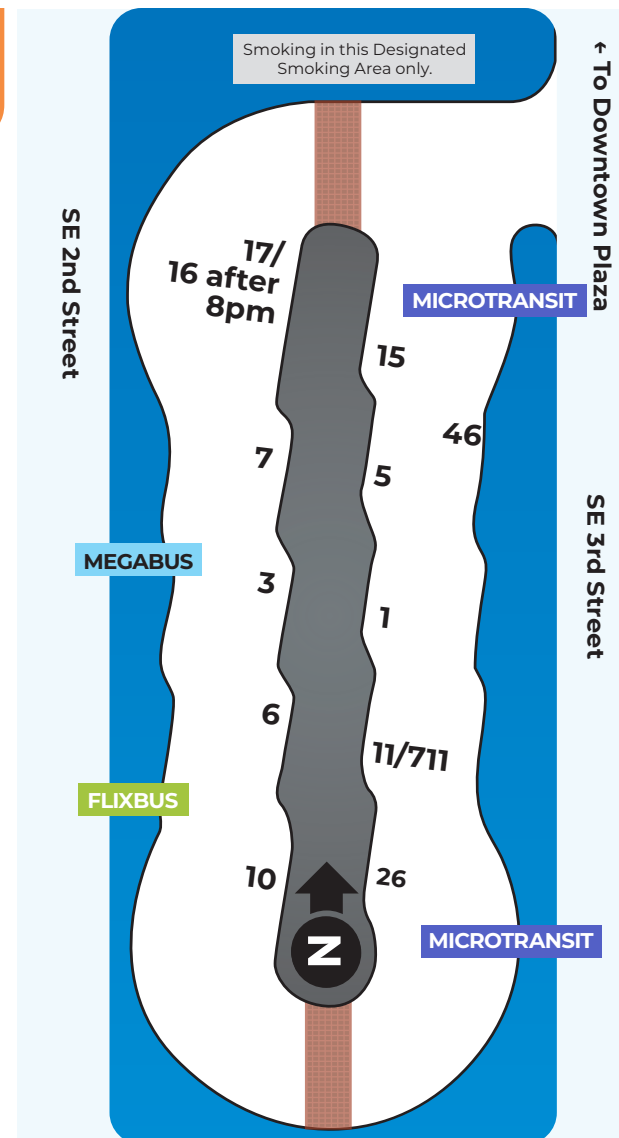

ROSA PARKS TRANSFER STATION

SERVICING ROUTES

1, 3, 5, 6, 7, 10, 11, 15, 16 after 8pm, 17, 26, & 711

ADDRESS

700 SE 3rd Street, is located at the corner of SE 3rd Street and Depot Avenue.

HOURS OF SERVICE

Monday-Friday: 8:00am - 3:45pm.
Closed Saturday, Sunday and holidays.

Customer Service 352-334-2600

PASSES AND SCHEDULES

Passes and schedules may be obtained at the Rosa Parks Transfer Station. Call (352) 334-2600, or visit our website, www.go-rts.com.

MAILING ADDRESS

Regional Transit System
Station 5 P.O. Box 490 Gainesville, FL 32627-0490

BUTLER PLAZA TRANSFER STATION

SERVICING ROUTES

1 • 12 • 33 • 37 • 75