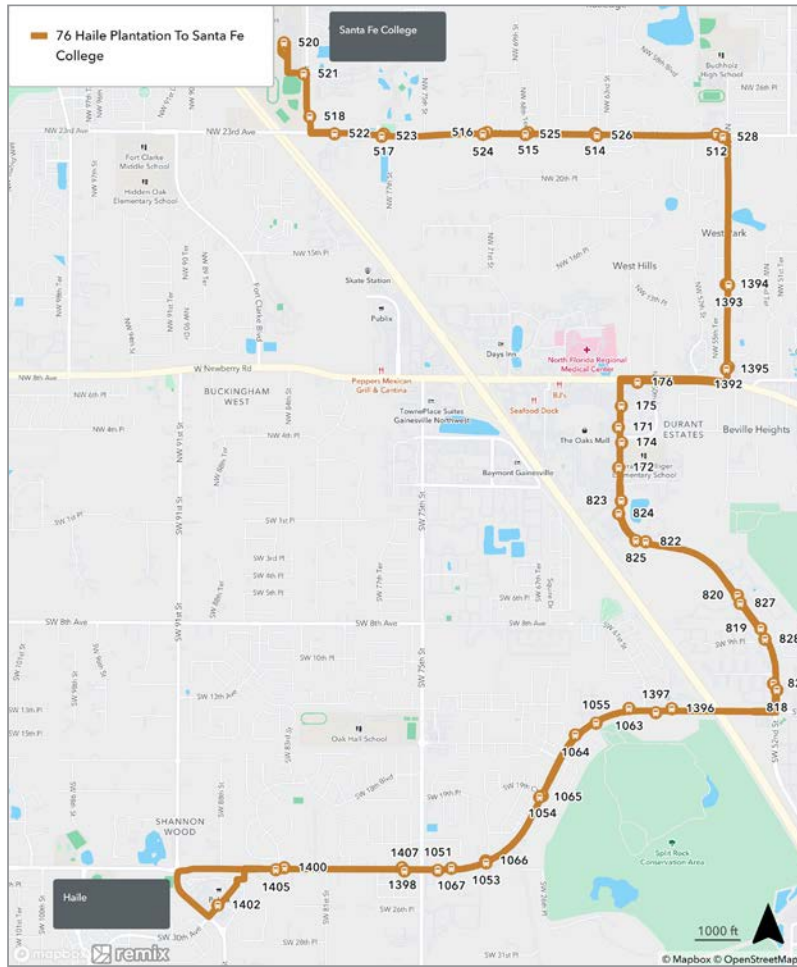

Complete Route

76 ROUTE

HAILE MARKET PLACE TO SANTA FE

Days	Wait Time	First run	Last run
Monday-Friday	Every 60-65 min.	Haile MP 7:25 am	SFC 4:00 pm
Saturday / Sunday	No Service		

To Santa Fe		
MONDAY THROUGH FRIDAY		
A Santa Fe	B Terwilliger	C Haile Market Place
8:00	8:12	8:23
9:00	9:12	9:23
10:00	10:12	10:23
11:00	11:12	11:23
12:00	12:12	12:23
1:00	1:12	1:23
2:00	2:12	2:23
3:00	3:12	3:23
4:00	4:12	4:23

To Haile Market Place		
MONDAY THROUGH FRIDAY		
C Haile Market Place	B Terwilliger	A Santa Fe
7:25	7:36	7:53
8:30	8:41	8:53
9:30	9:41	9:53
10:30	10:41	10:53
11:30	11:41	11:53
12:30	12:41	12:53
1:30	1:41	1:53
2:30	2:41	2:53
3:30	3:41	3:53