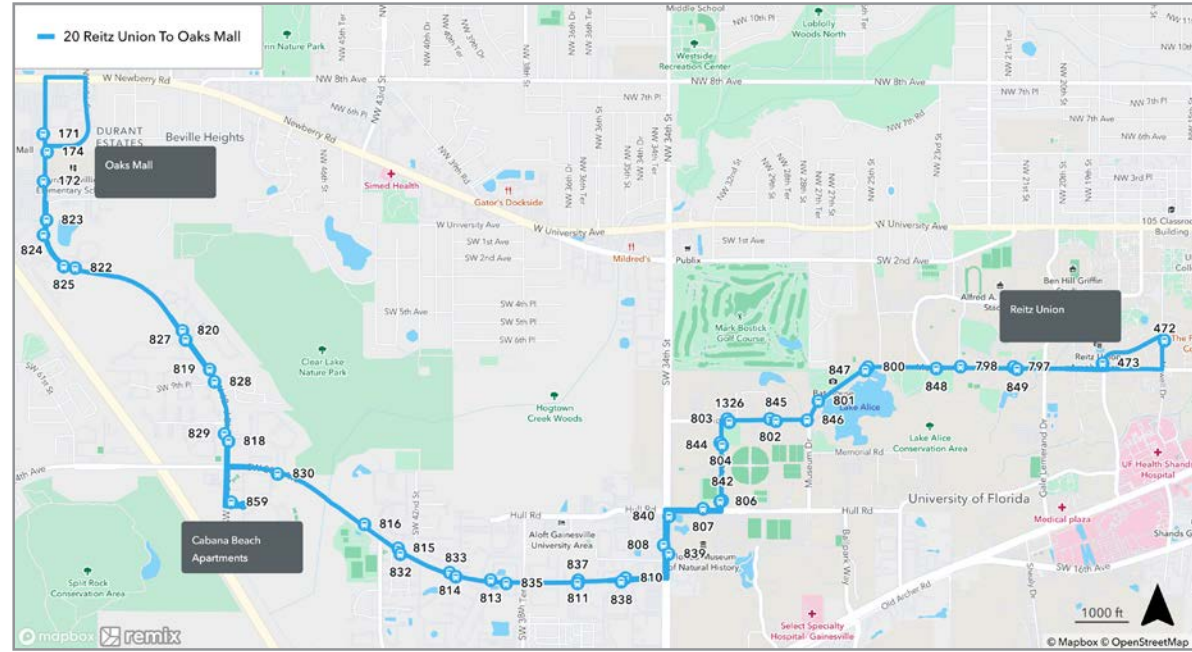

Complete Route

Days	Wait Time	First run	Last run
Monday-Friday	Every 15-30 min.	Oaks Mall 6:00am	Oaks Mall 11:30pm
Saturday	Every 30-60 min.	Reitz Union 7:00am	Oaks Mall 7:30pm
Sunday	Every 60 min.	Reitz Union 10:00am	Oaks Mall 5:30pm

NOTE: Service inside Cabana Beach Apt. decreases frequency on weekends and weekday. Service ends at 11:0pm

To Oaks Mall			
MONDAY THROUGH FRIDAY			
A	B	C	
Reitz Union	34th St Plaza	Oaks Mall	
6:30	6:40	6:55	R
6:45	6:55	7:10	
7:00	7:10	7:25	R
7:15	7:25	7:40	
7:30	7:40	7:55	R

To Reitz Union			
MONDAY THROUGH FRIDAY			
C	B	A	
Oaks Mall	34th St Plaza	Reitz Union	
6:00	6:15	6:30	
6:15	6:30	6:45	
6:30	6:45	7:00	
6:45	7:00	7:15	
7:00	7:15	7:30	R
7:15	7:30	7:45	
7:30	7:45	8:00	R
7:45	8:00	8:15	
8:00	8:15	8:30	R

To Oaks Mall			
MONDAY THROUGH FRIDAY			
A	B	C	
Reitz Union	34th St Plaza	Oaks Mall	
7:45	7:55	8:10	
8:00	8:10	8:25	R
8:15	8:25	8:40	
8:30	8:40	8:55	R
8:45	8:55	9:10	
9:00	9:10	9:25	R
9:15	9:25	9:40	
9:30	9:40	9:55	R
9:45	9:55	10:10	
10:00	10:10	10:25	R
10:15	10:25	10:40	
10:30	10:40	10:55	R
10:45	10:55	11:10	
11:00	11:10	11:25	R
11:15	11:25	11:40	
11:30	11:40	11:55	R
11:45	11:55	12:10	
12:00	12:10	12:25	R
12:15	12:25	12:40	
12:30	12:40	12:55	R
12:45	12:55	1:10	
1:00	1:10	1:25	R
1:15	1:25	1:40	
1:30	1:40	1:55	R
1:45	1:55	2:10	
2:00	2:10	2:25	R
2:15	2:25	2:40	
2:30	2:40	2:55	R
2:45	2:55	3:10	
3:00	3:10	3:25	R
3:15	3:25	3:40	
3:30	3:40	3:55	R
3:45	3:55	4:10	
4:00	4:10	4:25	R
4:15	4:25	4:40	
4:30	4:40	4:55	R
4:45	4:55	5:10	
5:00	5:10	5:25	R
5:15	5:25	5:40	
5:30	5:40	5:55	R
5:45	5:55	6:10	
6:00	6:10	6:25	R
6:15	6:25	6:40	
6:30	6:40	6:55	R
7:00	7:10	7:25	R
7:30	7:40	7:55	R

To Reitz Union			
MONDAY THROUGH FRIDAY			
C	B	A	
Oaks Mall	34th St Plaza	Reitz Union	
8:15	8:30	8:45	
8:30	8:45	9:00	R
8:45	9:00	9:15	
9:00	9:15	9:30	R
9:15	9:30	9:45	
9:30	9:45	10:00	R
9:45	10:00	10:15	
10:00	10:15	10:30	R
10:15	10:30	10:45	
10:30	10:45	11:00	R
10:45	11:00	11:15	
11:00	11:15	11:30	R
11:15	11:30	11:45	
11:30	11:45	12:00	R
11:45	12:00	12:15	
12:00	12:15	12:30	R
12:15	12:30	12:45	
12:30	12:45	1:00	R
12:45	1:00	1:15	
1:00	1:15	1:30	R
1:15	1:30	1:45	
1:30	1:45	2:00	R
1:45	2:00	2:15	
2:00	2:15	2:30	R
2:15	2:30	2:45	
2:30	2:45	3:00	R
2:45	3:00	3:15	
3:00	3:15	3:30	R
3:15	3:30	3:45	
3:30	3:45	4:00	R
3:45	4:00	4:15	
4:00	4:15	4:30	R
4:15	4:30	4:45	
4:30	4:45	5:00	R
4:45	5:00	5:15	
5:00	5:15	5:30	R
5:15	5:30	5:45	
5:30	5:45	6:00	R
5:45	6:00	6:15	
6:00	6:15	6:30	R
6:15	6:30	6:45	
6:30	6:45	7:00	R
6:45	7:00	7:15	
7:00	7:15	7:30	R
7:30	7:45	8:00	R
8:00	8:15	8:30	R