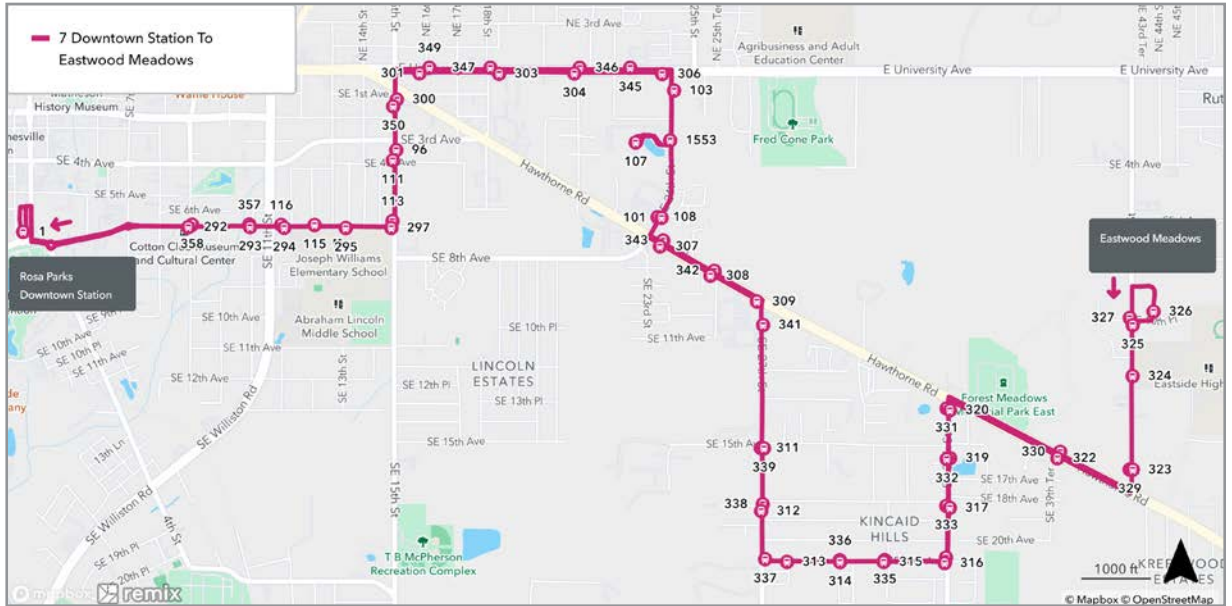

7 ROUTE

ROSA PARKS TRANSFER STATION TO EASTWOOD MEADOWS

Complete Route

Days	Wait Time	First run	Last run
Monday-Friday	Every 60 min.	RPTS 6:00am	Eastwood Meadows 7:30pm
Saturday / Sunday	No Service.		

To Eastwood Meadows			
MONDAY THROUGH FRIDAY			
A Rosa Parks	B Health Dept.	C Eastwood Meadows	
6:00	6:08	6:20	R
7:00	7:08	7:20	R
8:00	8:08	8:20	R
9:00	9:08	9:20	R
10:00	10:08	10:20	R
11:00	11:08	11:20	R
12:00	12:08	12:20	R
1:00	1:08	1:20	R
2:00	2:08	2:20	R
3:00	3:08	3:20	R
4:00	4:08	4:20	R
5:00	5:08	5:20	R
6:00	6:08	6:20	R
7:00	7:08	7:20	R