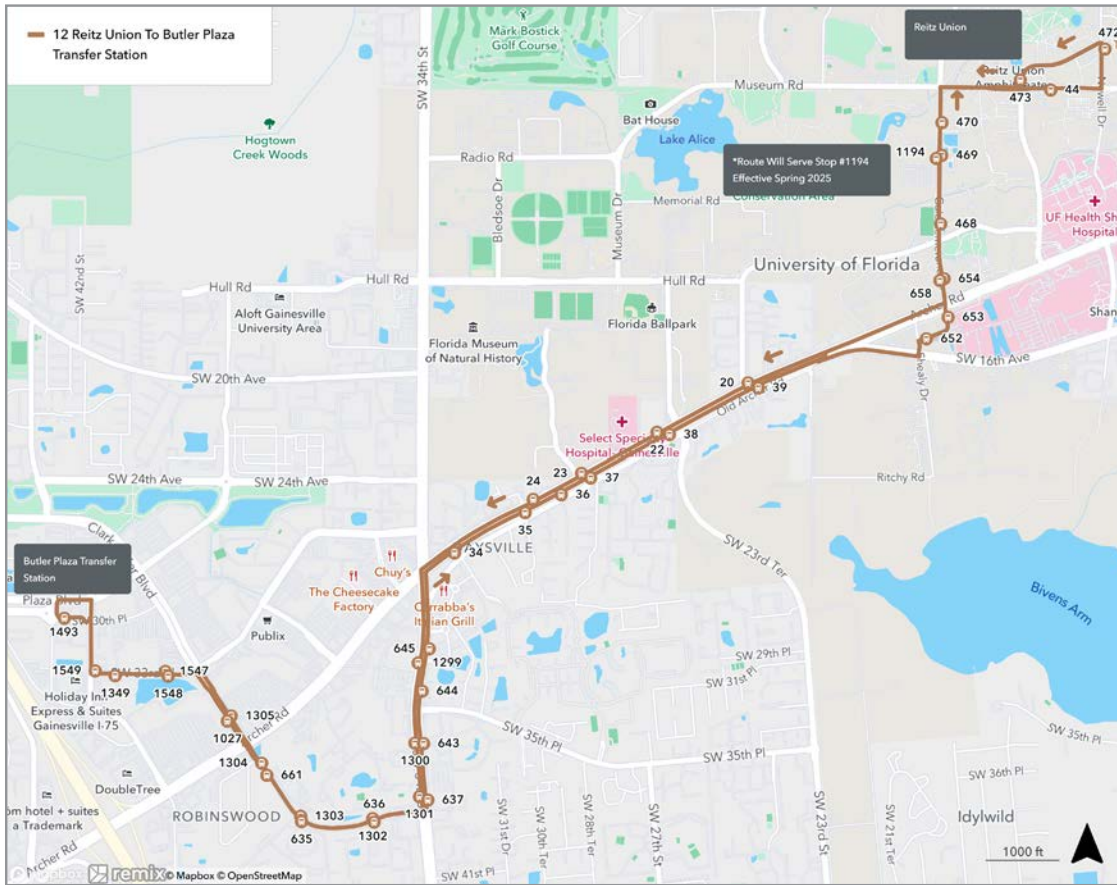

Complete Route

12 ROUTE REITZ UNION TO BUTLER PLAZA TRANSFER STATION

Days	Wait Time	First run	Last run
Monday-Friday	Every 13-25 min.	BPTS 6:44am	Reitz Union 11:46pm
Saturday	Every 25-50 min.	Reitz Union 7:20am	BPTS 8:37pm
Sunday	Every 50 min.	Reitz Union 10:00am	BPTS 5:52pm

NOTE: Service ends at 11:00pm.

To Butler Plaza			
MONDAY THROUGH FRIDAY			
A Reitz Union	B Country Village	C Butler Plaza	
6:44	6:52	7:02	R
7:10	7:18	7:28	R
7:23	7:31	7:41	
7:36	7:44	7:54	R
7:49	7:57	8:07	
8:02	8:10	8:20	R
8:15	8:23	8:33	
8:28	8:36	8:46	R
8:41	8:49	8:59	

To Reitz Union			
MONDAY THROUGH FRIDAY			
C Butler Plaza	B Country Village	A Reitz Union	
6:46	6:59	7:09	R
6:59	7:12	7:22	
7:12	7:25	7:35	R
7:25	7:38	7:48	
7:38	7:51	8:01	R
7:51	8:04	8:14	
8:04	8:17	8:27	R
8:17	8:30	8:40	
8:30	8:43	8:53	R
8:43	8:56	9:06	
8:56	9:09	9:19	R
9:09	9:22	9:32