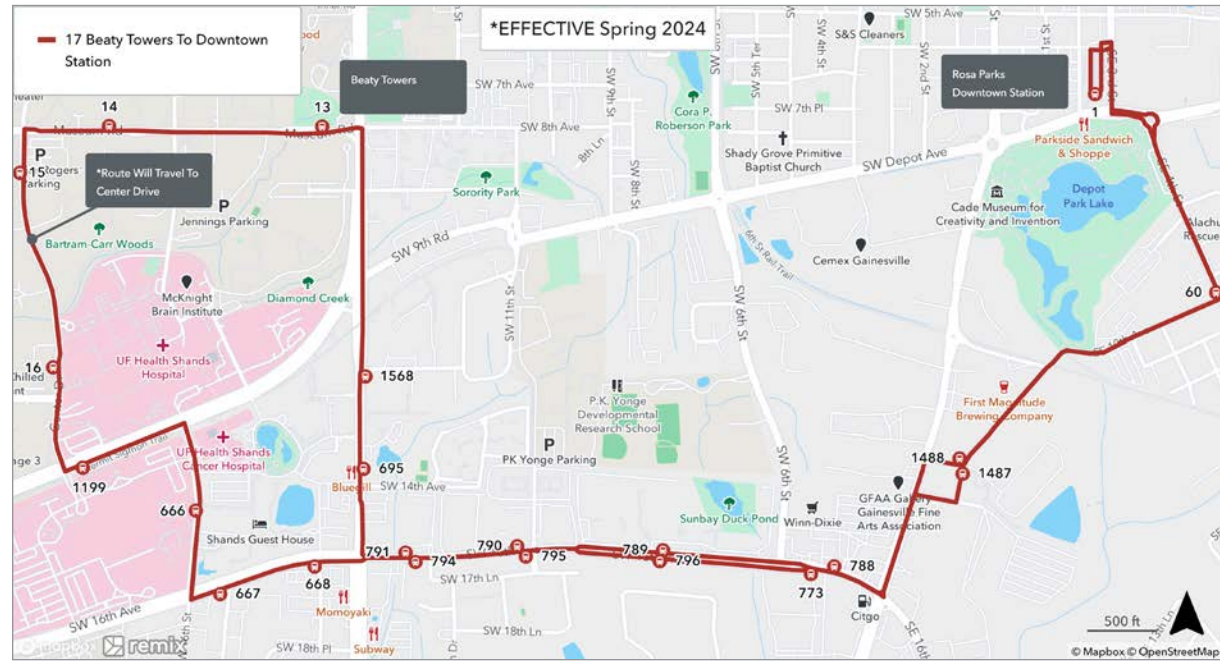

ROUTE

BEATY TOWERS TO ROSA PARKS TRANSFER STATION

Complete Route

Days	Wait Time	First run	Last run
Monday-Friday	Every 40 min.	RPTS 6:20am	UF Health 7:18pm
Saturday / Sunday	No Service.		

To Rosa Parks		
MONDAY THROUGH FRIDAY		
A Beaty Towers	B Rosa Parks Transfer Station	
6:38	6:55	R
7:18	7:35	R
7:58	8:15	R
8:38	8:55	R
9:18	9:35	R
9:58	10:15	R
10:38	10:55	R
11:18	11:35	R
11:58	12:15	R
12:38	12:55	R
1:18	1:35	R
1:58	2:15	R
2:38	2:55	R
3:18	3:35	R
3:58	4:15	R
4:38	4:55	R
5:18	5:35	R
5:58	6:15	R
6:38	6:55	R
7:18	7:35	R

To Beaty Towers		
MONDAY THROUGH FRIDAY		
B Rosa Parks Transfer Station	A Beaty Towers	
6:20	6:38	R
7:00	7:18	R
7:40	7:58	R
8:20	8:38	R
9:00	9:18	R
9:40	9:58	R
10:20	10:38	R
11:00	11:18	R
11:40	11:58	R
12:20	12:38	R
1:00	1:18	R
1:40	1:58	R
2:20	2:38	R
3:00	3:18	R
3:40	3:58	R
4:20	4:38	R
5:00	5:18	R
5:40	5:58	R
6:20	6:38	R
7:00	7:18	R

ROUTE

BEATY TOWERS TO ROSA PARKS TRANSFER STATION