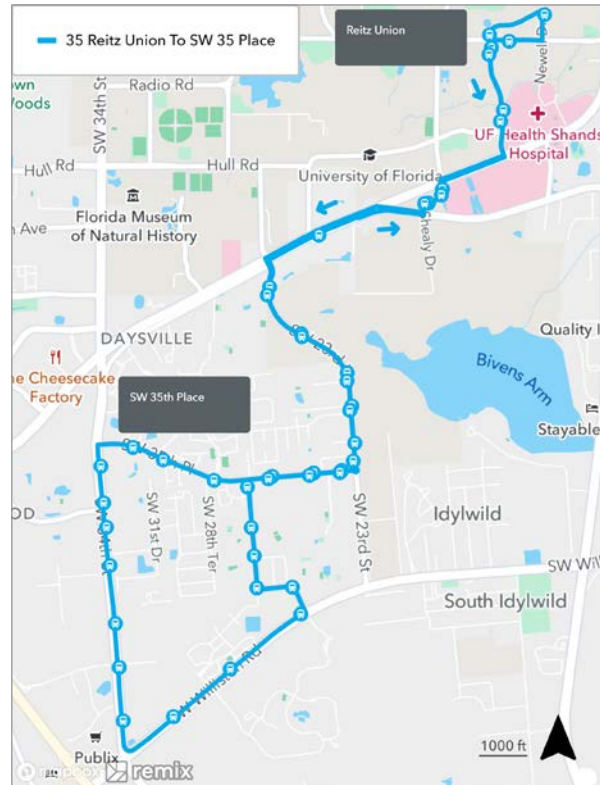

Detour Route

Days	Wait Time	First run	Last run
Monday-Friday	Every 13-22 min.	Ridgemar 6:35am	Reitz Union 11:49pm
Saturday	Every 50 min.	Ridgemar 7:06am	Reitz Union 7:10pm
Sunday	Every 50 min.	Ridgemar 10:26am	Reitz Union 5:30pm

NOTE: Decrease in frequency on weekdays. Service ends at 11:00pm.

To Ridgemar Commons			
MONDAY THROUGH FRIDAY			
A Reitz Union	B University Commons	C Ridgemar Commons	
6:57	7:08	7:22	R
7:10	7:21	7:35	
7:23	7:34	7:48	R
7:36	7:47	8:01	
7:49	8:00	8:14	R
8:02	8:13	8:27	
8:15	8:26	8:40	R
8:28	8:39	8:53	
8:41	8:52	9:06	R
8:54	9:05	9:19	
9:07	9:18	9:32	R
9:20	9:31	9:45	

To Reitz Union			
MONDAY THROUGH FRIDAY			
C Ridgemar Commons	B University Commons	A Reitz Union	
6:35	6:40	6:55	R
6:48	6:53	7:08	
7:01	7:06	7:21	R
7:14	7:19	7:34	
7:27	7:32	7:47	R
7:40	7:45	8:00	
7:53	7:58	8:13	R
8:06	8:11	8:26	
8:19	8:24	8:39	R
8:32	8:37	8:52	
8:45	8:50	9:05	R
8:58	9:03	9:18	
9:11	9:16	9:31	R
9:24	9:29	9:44	
9:37	9:42	9:57	R
9:50	9:55	10:10	

To Ridgemar Commons			
MONDAY THROUGH FRIDAY			
A Reitz Union	B University Commons	C Ridgemar Commons	
9:33	9:44	9:58	R
9:46	9:57	10:11	
9:59	10:10	10:24	R
10:12	10:23	10:37	
10:25	10:36	10:50	R
10:38	10:49	11:03	
10:51	11:02	11:16	R
11:04	11:15	11:29	
11:17	11:28	11:42	R
11:30	11:41	11:55	
11:43	11:54	12:08	R
11:56	12:07	12:21	
12:09	12:20	12:34	R
12:22	12:33	12:47	
12:35	12:46	1:00	R
12:48	12:59	1:13	
1:01	1:12	1:26	R
1:14	1:25	1:39	
1:27	1:38	1:52	R
1:40	1:51	2:05	
1:53	2:04	2:18	R
2:06	2:17	2:31	
2:19	2:30	2:44	R
2:32	2:43	2:57	
2:45	2:56	3:10	R
2:58	3:09	3:23	
3:11	3:22	3:36	R
3:24	3:35	3:49	
3:37	3:48	4:02	R
3:50	4:01	4:15	
4:03	4:14	4:28	R
4:16	4:27	4:44	
4:29	4:43	5:00	R
4:44	4:58	5:15	
4:59	5:13	5:30	R
5:14	5:28	5:45	
5:29	5:43	6:00	R
5:44	5:58	6:15	
5:59	6:13	6:30	R
6:14	6:28	6:45	
6:29	6:43	7:00	R
6:44	6:58	7:15	
7:06	7:13	7:25	R
7:28	7:35	7:47	R
7:50	7:57	8:09	R
8:12	8:19	8:31	R
8:34	8:41	8:53	R

To Reitz Union			
MONDAY THROUGH FRIDAY			
C Ridgemar Commons	B University Commons	A Reitz Union	
10:03	10:08	10:23	R
10:16	10:21	10:36	
10:29	10:34	10:49	R
10:42	10:47	11:02	
10:55	11:00	11:15	R
11:08	11:13	11:28	
11:21	11:26	11:41	R
11:34	11:39	11:54	
11:47	11:52	12:07	R
12:00	12:05	12:20	
12:13	12:18	12:33	R
12:26	12:31	12:46	
12:39	12:44	12:59	R
12:52	12:57	1:12	
1:05	1:10	1:25	R
1:18	1:23	1:38	
1:31	1:36	1:51	R
1:44	1:49	2:04	
1:57	2:02	2:17	R
2:10	2:15	2:30	
2:23	2:28	2:43	R
2:36	2:41	2:56	
2:49	2:54	3:09	R
3:02	3:07	3:22	
3:15	3:20	3:35	R
3:28	3:33	3:48	
3:41	3:46	4:01	R
3:54	3:59	4:14	
4:07	4:12	4:27	R
4:21	4:26	4:41	
4:35	4:40	4:56	R
4:50	4:55	5:11	
5:05	5:10	5:26	R
5:20	5:25	5:41	
5:35	5:40	5:56	R
5:50	5:55	6:11	
6:05	6:10	6:26	R
6:20	6:25	6:41	
6:35	6:40	6:56	R
7:05	7:10	7:26	R
7:25	7:30	7:42	R
7:47	7:52	8:04	R
8:09	8:14	8:26	R
8:31	8:36	8:48	R
8:53	8:58	9:10	R