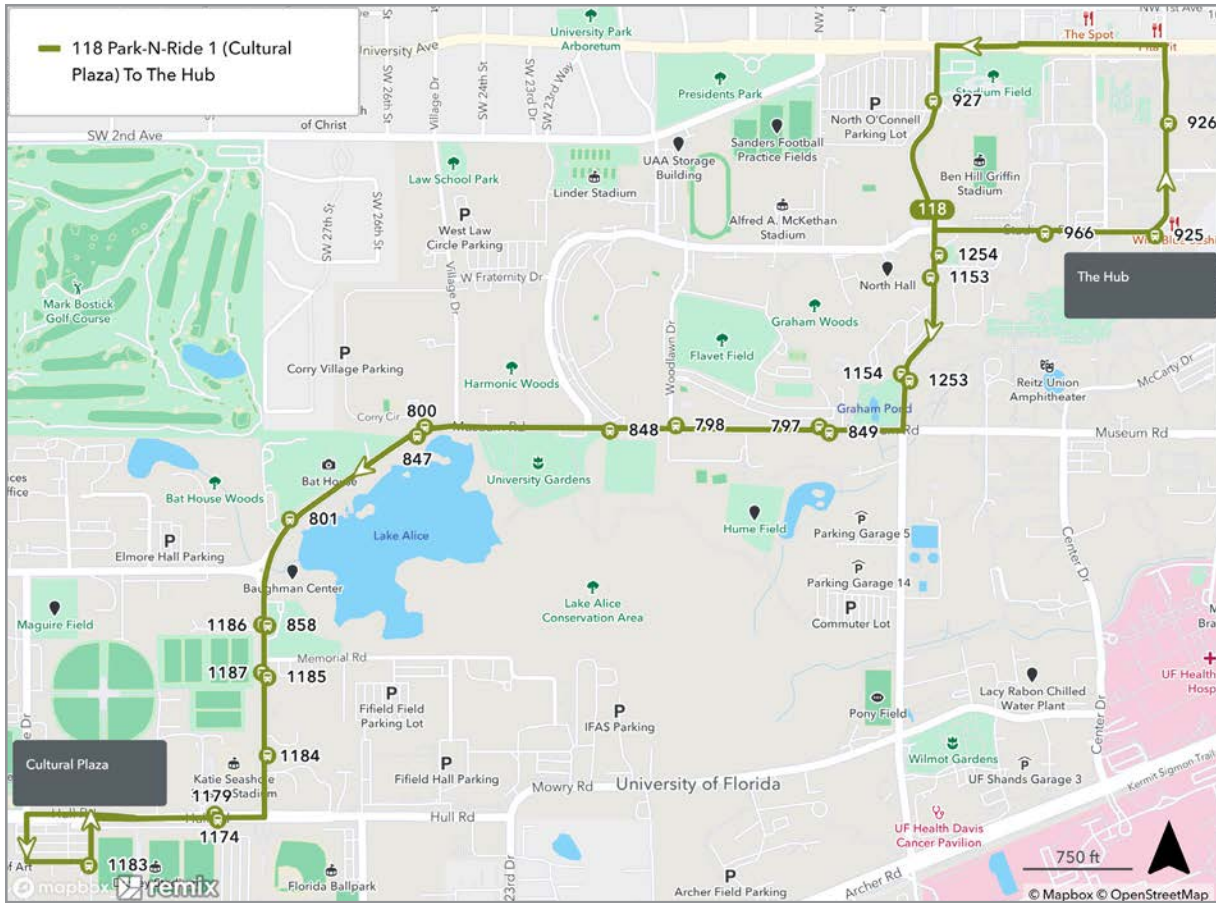

Complete Route

118 ROUTE THE HUB TO CULTURAL PLAZA

Days	Wait Time	First run	Last run
Monday-Friday	Every 7-28 min.	Cultural Plaza 7:00 am	The Hub 7:03 pm
Saturday / Sunday	No Service.		

To Cultural Plaza	
MONDAY THROUGH FRIDAY	
A The Hub	B Cultural Plaza
7:09	7:22
7:23	7:36
7:37	7:50
7:44	7:57
7:51	8:04
7:58	8:11
8:05	8:18
8:12	8:25
8:19	8:32

To The Hub	
MONDAY THROUGH FRIDAY	
B Cultural Plaza	A The Hub
7:00	7:09
7:14	7:23
7:28	7:37
7:35	7:44
7:42	7:51
7:49	7:58
7:56	8:05
8:03	8:12
8:10	8:19
8:17	8:26
8:24	8:33
8:31	8:40
8:38	8:47