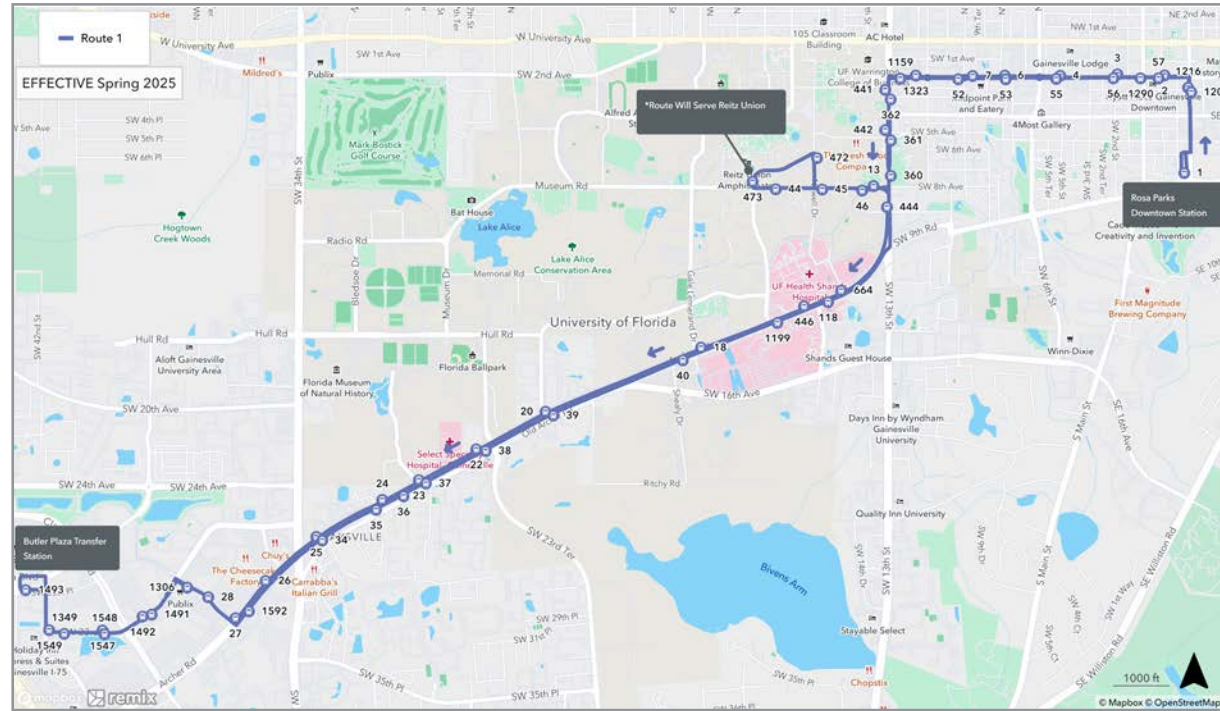

Complete Route

Days	Wait Time	First run	Last run
Monday-Friday	Every 30-90 min	BPTS 5:45am	BPTS 10:13pm
Saturday	Every 33-36 min	RPDS 6:00am	BPTS 6:43pm
Sunday	Every 70 min	RPDS 10:00am	BPTS 5:35pm

To Butler Plaza			
MONDAY THROUGH FRIDAY			
A Rosa Parks	B UF Health	C Butler Plaza	
6:00	6:13	6:35	R
6:30	6:43	7:05	R
7:00	7:13	7:35	R
7:30	7:43	8:05	R
8:00	8:13	8:35	R
8:30	8:43	9:05	R
9:00	9:13	9:35	R
9:30	9:43	10:05	R
10:00	10:13	10:35	R
10:30	10:43	11:05	R
11:00	11:13	11:35	R
11:30	11:43	12:05	R
12:00	12:13	12:35	R
12:30	12:43	1:05	R
1:00	1:13	1:35	R
1:30	1:43	2:05	R
2:00	2:13	2:35	R
2:30	2:43	3:05	R
3:00	3:13	3:35	R
3:30	3:43	4:05	R
4:00	4:13	4:35	R
4:30	4:43	5:05	R
5:00	5:13	5:35	R
5:30	5:43	6:05	R
6:00	6:13	6:35	R
6:30	6:43	7:05	R
8:00	8:13	8:35	R
9:30	9:43	10:05	R

To Rosa Parks			
MONDAY THROUGH FRIDAY			
C Butler Plaza	B UF Health	A Rosa Parks	
5:45	6:05	6:22	R
6:43	7:03	7:20	R
7:13	7:33	7:50	R
7:43	8:03	8:20	R
8:13	8:33	8:50	R
8:43	9:03	9:20	R
9:13	9:33	9:50	R
9:43	10:03	10:20	R
10:13	10:33	10:50	R
10:43	11:03	11:20	R
11:13	11:33	11:50	R
11:43	12:03	12:20	R
12:13	12:33	12:50	R
12:43	1:03	1:20	R
1:13	1:33	1:50	R
1:43	2:03	2:20	R
2:13	2:33	2:50	R
2:43	3:03	3:20	R
3:13	3:33	3:50	R
3:43	4:03	4:20	R
4:13	4:33	4:50	R
4:43	5:03	5:20	R
5:13	5:33	5:50	R
5:43	6:03	6:20	R
6:13	6:33	6:50	R
6:43	7:03	7:20	R
7:13	7:33	7:50	R
8:43	9:03	9:20	R
10:13	10:33	10:50	R

To Butler Plaza			
SATURDAY			
A Rosa Parks	B UF Health	C Butler Plaza	
6:00	6:12	6:27	
6:33	6:45	7:00	
7:06	7:18	7:33	
7:39	7:51	8:06	
8:12	8:24	8:39	
8:45	8:57	9:12	
9:18	9:30	9:45	
9:51	10:03	10:18	
10:24	10:36	10:51	
10:57	11:09	11:24	

To Rosa Parks			
SATURDAY			
C Butler Plaza	B UF Health	A Rosa Parks	
6:36	6:48	7:00	
7:09	7:21	7:33	
7:42	7:54	8:06	
8:15	8:27	8:39	
8:48	9:00	9:12	
9:21	9:33	9:45	
9:54	10:06	10:18	
10:27	10:39	10:51	
11:00	11:12	11:24	
11:33	11:45	11:57