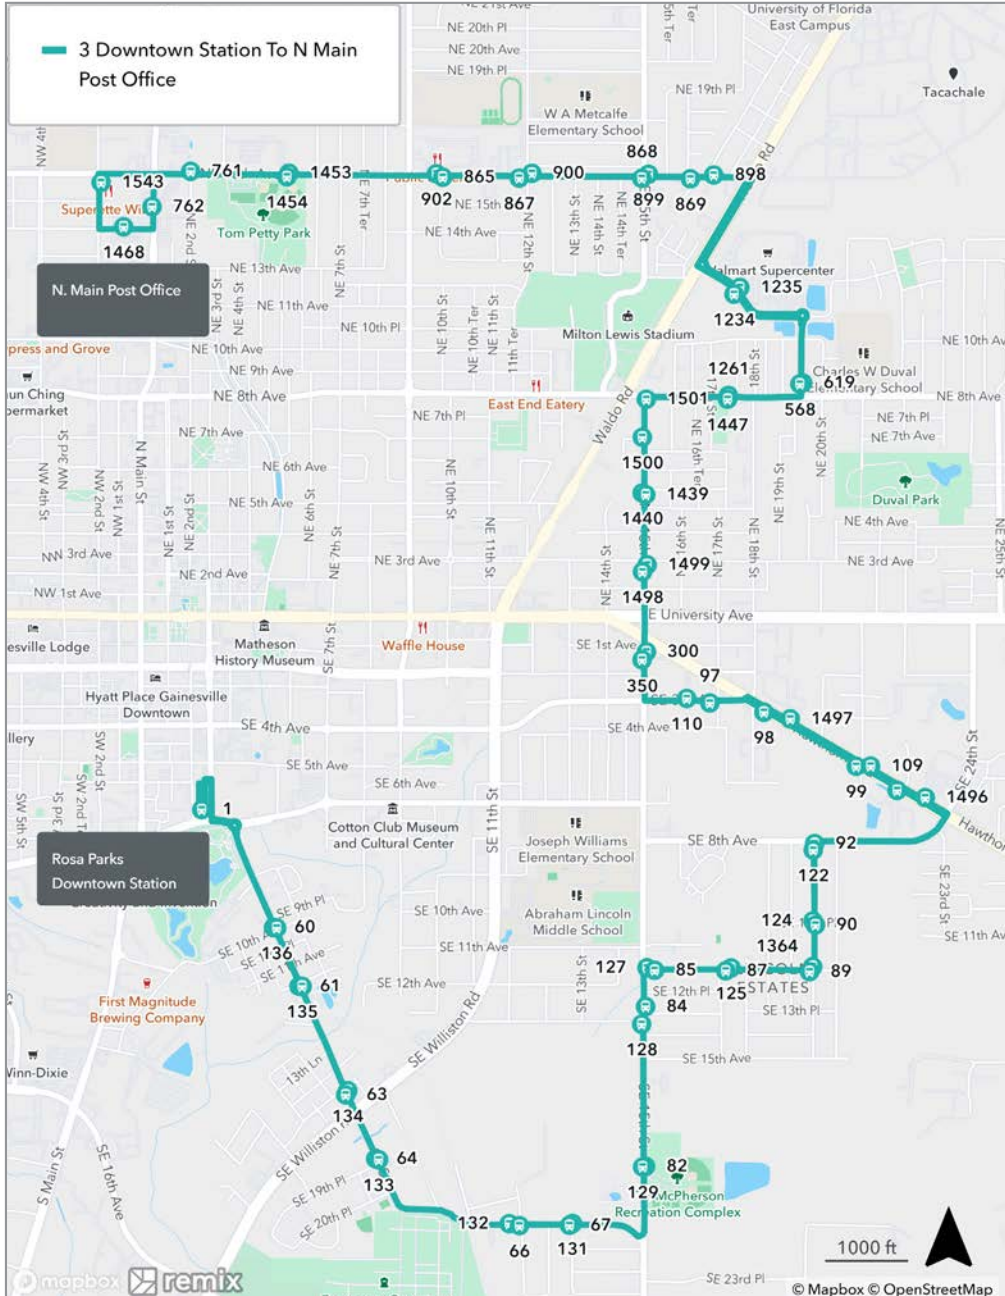

Beginning October 9th

First Trip 7:00am Rosa Parks Transfer Station
Last Trip 5:30pm North Main Post Office

Route 3 Now has Saturday Service

**ROSA PARKS TRANSFER STATION
TO N MAIN STREET POST OFFICE**

Complete Route

Days	Wait Time	First run	Last run
Monday-Friday	Every 60 min.	RPTS 6:00am	Post Office 7:30pm
Saturday	Every 60 min.	RPTS 7:00am	Post Office 5:30pm
Sunday	No Service.