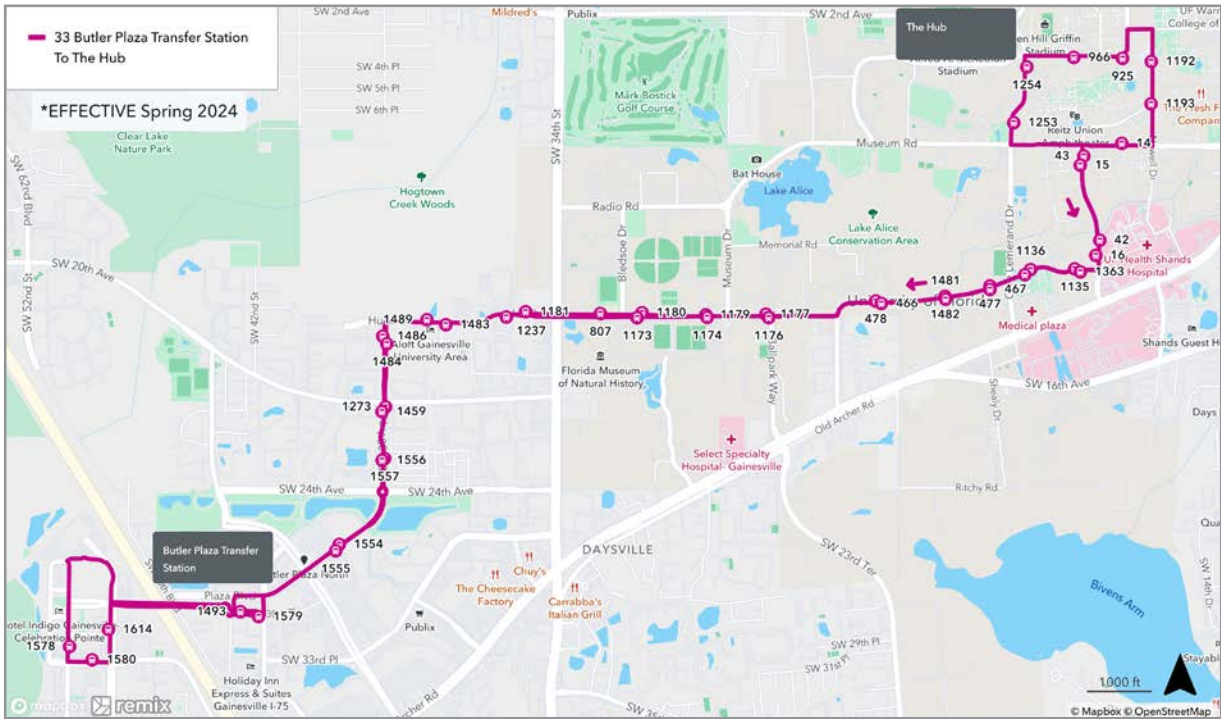

Complete Route

33

ROUTE

**BUTLER PLAZA
TRANSFER STATION
TO THE HUB**

Days	Wait Time	First run	Last run
Monday-Friday	Every 15-30min.	BPTS 6:51am	BPTS 10:51pm
Saturday	Every 30-60 min.	BPTS 7:51am	BPTS 7:51pm
Sunday	Every 60 min.	Hub 9:48am	BPTS 5:21pm

NOTE: Decrease in frequency on weekdays. Service ends at 11:00pm.

To The Hub			
MONDAY THROUGH FRIDAY			
A Butler Plaza	B Cultural Plaza	C The HUB	
6:51	7:08	7:18	R
7:21	7:38	7:48	R
7:36	7:53	8:03	
7:51	8:08	8:18	R
8:06	8:23	8:33	
8:21	8:38	8:48	R
8:36	8:53	9:03	
8:51	9:08	9:18	R
9:06	9:23	9:33	
9:21	9:38	9:48	R
9:36	9:53	10:03	
9:51	10:08	10:18	R

To Celebration Point			
MONDAY THROUGH FRIDAY			
C The HUB	B Cultural Plaza	A Butler Plaza	
7:03	7:21	7:28	
7:18	7:36	7:43	R
7:33	7:51	7:58	
7:48	8:06	8:13	R
8:03	8:21	8:28	
8:18	8:36	8:43	R
8:33	8:51	8:58	
8:48	9:06	9:13	R
9:03	9:21	9:28	
9:18	9:36	9:43	R
9:33	9:51	9:58	
9:48	10:06	10:13	R
10:03	10:21	10:28	
10:18	10:36	10:43	R