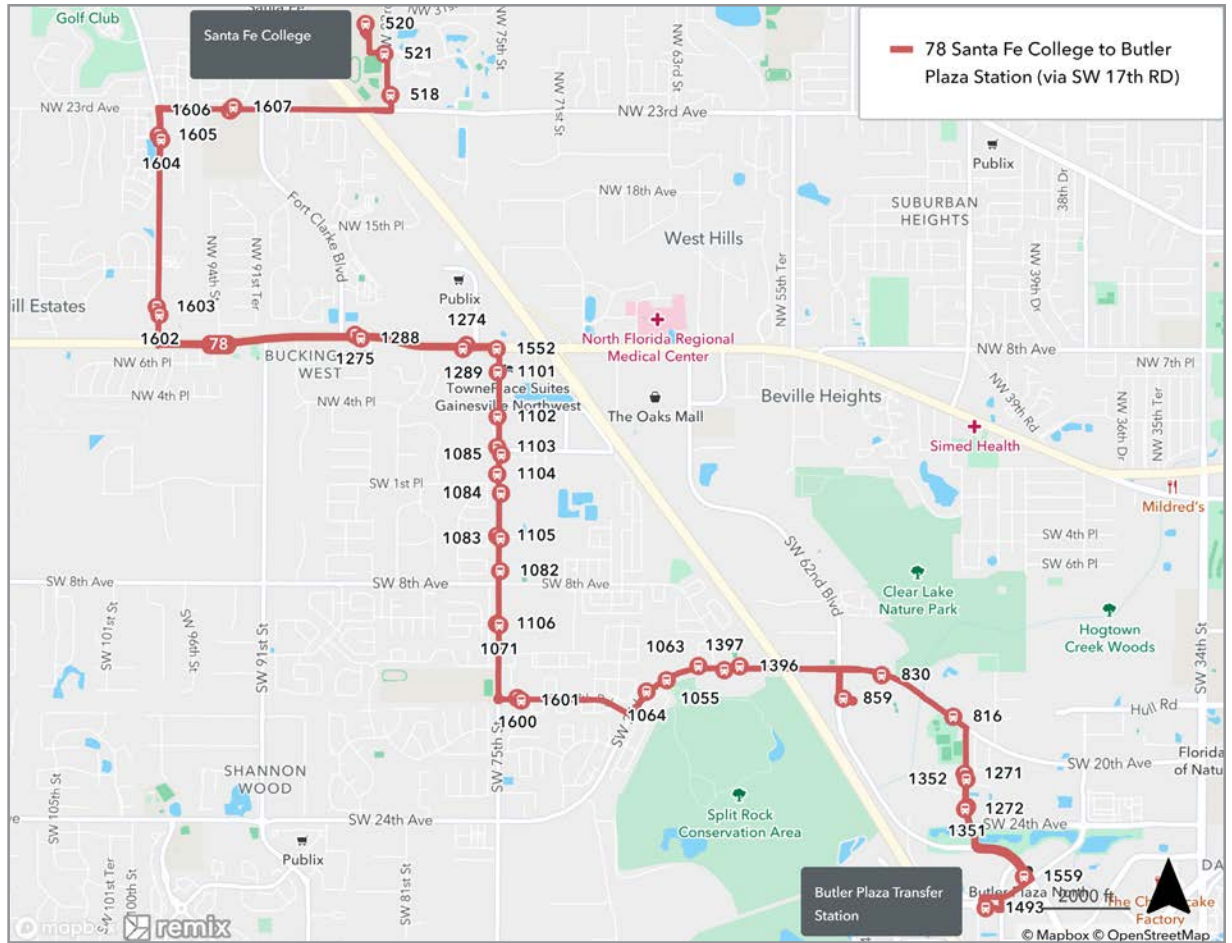

78 ROUTE

SANTA FE TO BUTLER PLAZA TRANSFER STATION

Complete Route

Days	Wait Time	First run	Last run
Monday-Friday	Every 90 min.	Butler Plaza 7:15 am	SFC 3:30 pm
Saturday / Sunday	No Service		

To Butler Plaza	
MONDAY THROUGH FRIDAY	
A Santa Fe	B Butler Plaza
8:00	8:40
9:30	10:10
11:00	11:40
12:30	1:10
2:00	2:40
3:30	4:10

To Santa Fe	
MONDAY THROUGH FRIDAY	
B Butler Plaza	A Santa Fe
7:15	7:55
8:45	9:25
10:15	10:55
11:45	12:25
1:15	1:55
2:45	3:25