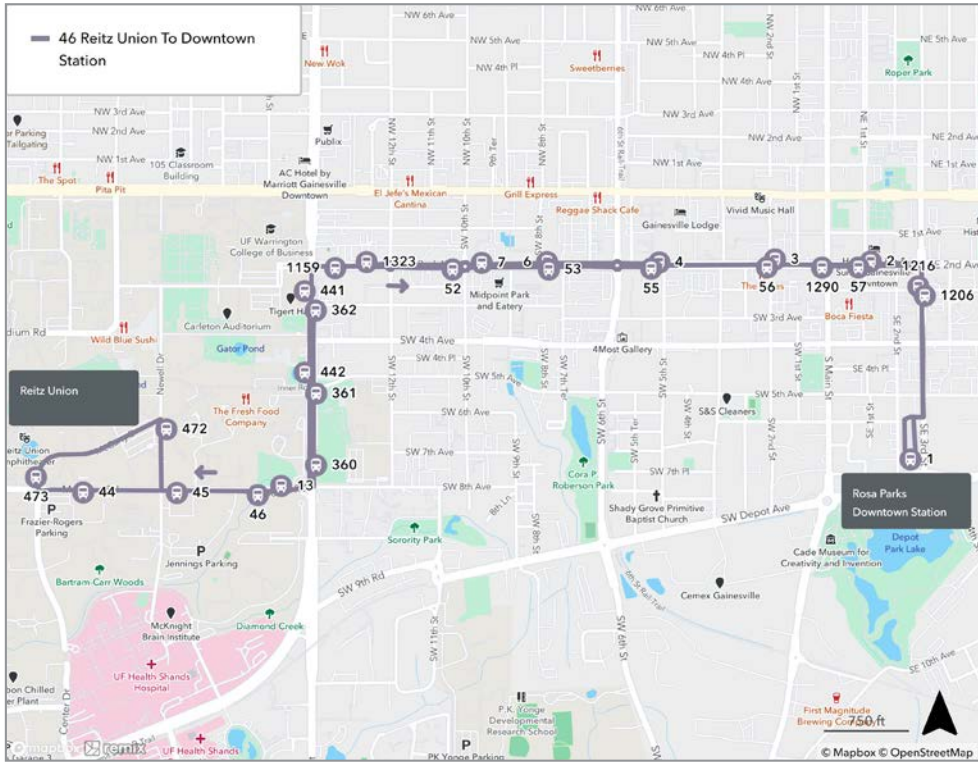

Complete Route

46 ROUTE

REITZ UNION TO BUTLER PLAZA TRANSFER STATION

Days	Wait Time	First run	Last run
Monday-Friday	Every 40 min.	RPTS 8:05 am	Reitz Union 5:43 pm
Saturday / Sunday	No Service.		

NOTE: Decrease in frequency on weekdays. Service ends at 11:00pm.

To Reitz Union	
MONDAY THROUGH FRIDAY	
A Reitz Union	B Rosa Parks
8:23	8:40
9:03	9:20
9:43	10:00
10:23	10:40
11:03	11:20
11:43	12:00
12:23	12:40
1:03	1:20
1:43	2:00
2:23	2:40
3:03	3:20
3:43	4:00
4:23	4:40
5:03	5:20
5:43	6:00

To Downtown	
MONDAY THROUGH FRIDAY	
B Rosa Parks	A Reitz Union
8:05	8:23
8:45	9:03
9:25	9:43
10:05	10:23
10:45	11:03
11:25	11:43
12:05	12:23
12:45	1:03
1:25	1:43
2:05	2:23
2:45	3:03
3:25	3:43
4:05	4:23
4:45	5:03
5:25	5:43