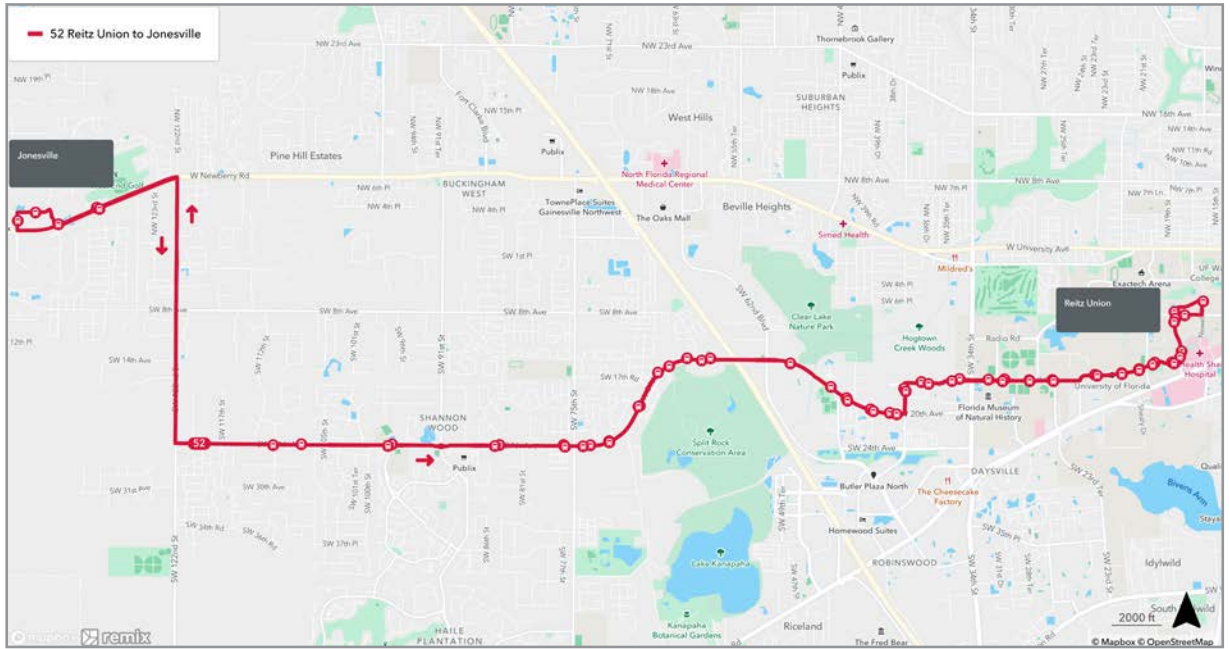

52

ROUTE

UF HEALTH TO JONESSVILLE

Complete Route

Days	Wait Time	First run	Last run
Monday-Friday	Every 60-120 min.	UF Health 6:00 am	Jonesville 6:00 pm
Saturday / Sunday	No Service.		

To Reitz Union		
MONDAY THROUGH FRIDAY		
A UF Health	B Jonesville	
6:00	6:55	R
7:00	7:55	R
8:00	8:55	R
9:00	9:55	R
10:00	10:55	R
12:00	12:55	R
2:00	2:55	R
3:00	3:55	R
4:00	4:55	R
5:00	5:55	R

To Downtown		
MONDAY THROUGH FRIDAY		
B Jonesville	A UF Health	
7:00	7:55	R
8:00	8:55	R
9:00	9:55	R
10:00	10:55	R
11:00	11:55	R
1:00	1:55	R
3:00	3:55	R
4:00	4:55	R
5:00	5:55	R
6:00	6:55	R