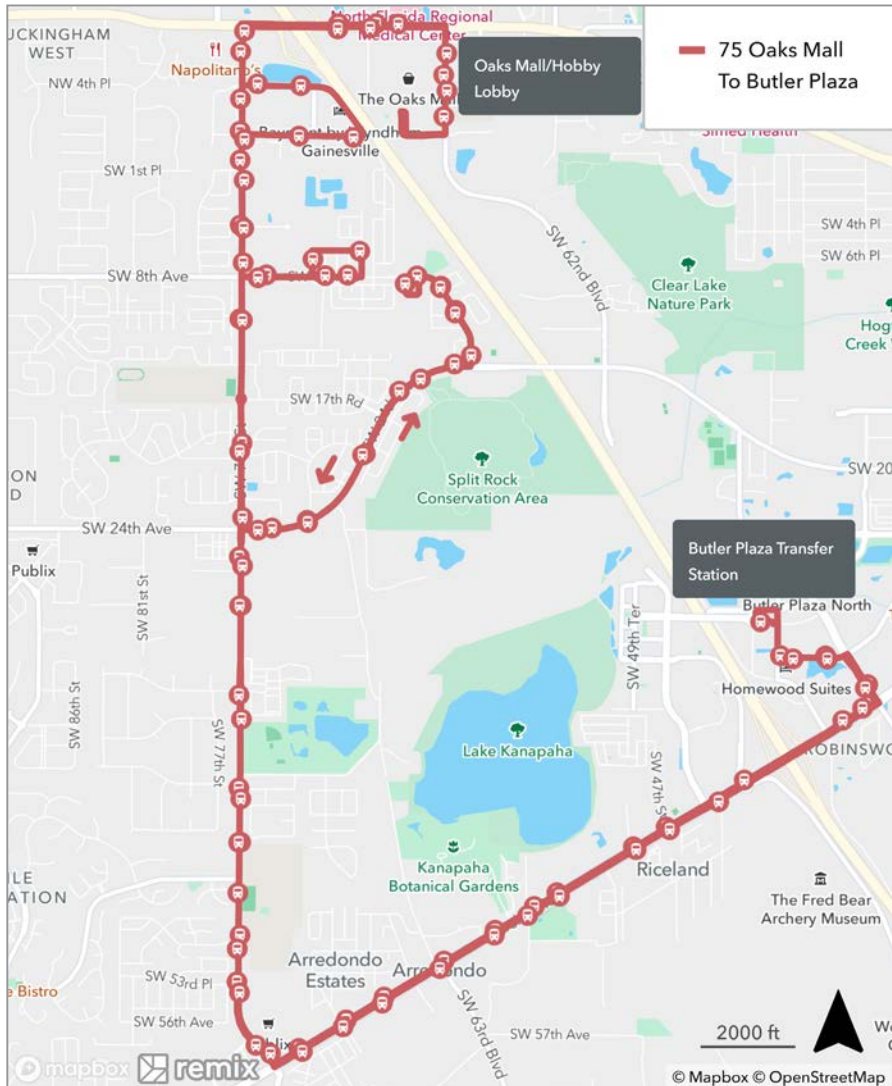

To Downtown		
MONDAY THROUGH FRIDAY		
B Jonesville	A UF Health	
7:00	7:55	R
8:00	8:55	R
9:00	9:55	R
10:00	10:55	R
11:00	11:55	R
1:00	1:55	R
3:00	3:55	R
4:00	4:55	R
5:00	5:55	R
6:00	6:55	R

Complete Route