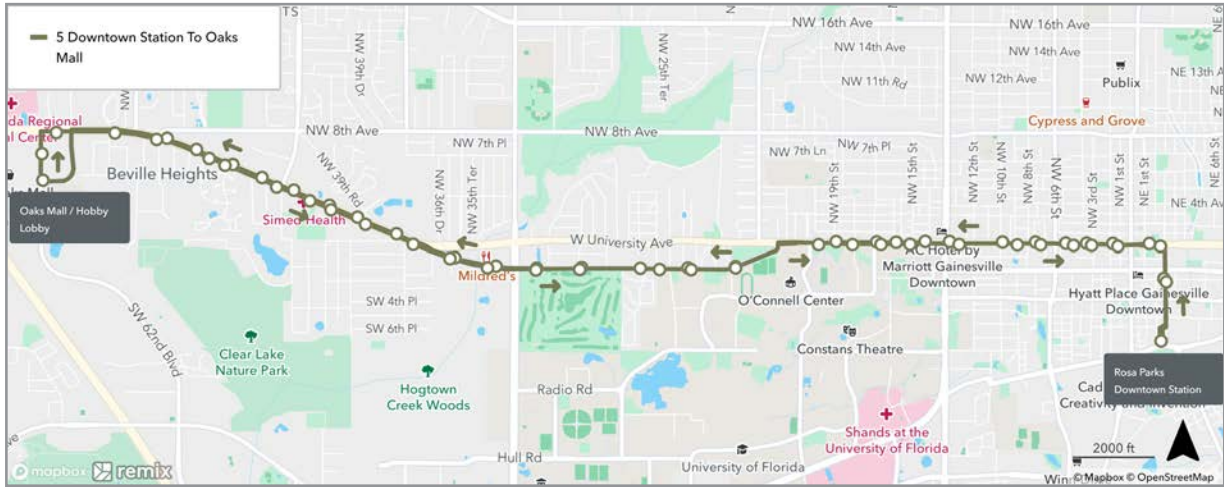

Complete Route

Days	Wait Time	First run	Last run
Monday-Friday	Every 20-30 Min.	RPTS 6:00am	Oaks Mall 11:00pm
Saturday	Every 30-60 Min.	RPTS 7:00am	Oaks Mall 9:00pm
Sunday	Every 60 min.	RPTS 10:00am	Oaks Mall 5:30pm

To Oaks Mall			
MONDAY THROUGH FRIDAY			
A Rosa Parks Transfer Station	B Westgate Plaza	C Oaks Mall	
6:00	6:13	6:24	R
6:20	6:33	6:44	R
6:40	6:53	7:04	R
7:00	7:13	7:24	R
7:20	7:33	7:44	R
7:40	7:53	8:04	R
8:00	8:13	8:24	R
8:20	8:33	8:44	R
8:40	8:53	9:04	R
9:00	9:18	9:31	R
9:24	9:42	9:55	R
9:48	10:06	10:19	R
10:12	10:30	10:43	R
10:36	10:54	11:07	R
11:00	11:18	11:31	R
11:24	11:42	11:55	R
11:48	12:06	12:19	R
12:12	12:30	12:43	R
12:36	12:54	1:07	R
1:00	1:18	1:31	R

To Rosa Parks			
MONDAY THROUGH FRIDAY			
C Oaks Mall	B Westgate Plaza	A Rosa Parks Transfer Station	
6:10	6:19	6:33	R
6:30	6:39	6:53	R
6:50	6:59	7:13	R
7:10	7:19	7:33	R
7:30	7:39	7:53	R
7:50	7:59	8:13	R
8:10	8:19	8:33	R
8:30	8:39	8:53	R
8:50	9:00	9:17	R
9:14	9:24	9:41	R
9:38	9:48	10:05	R
10:02	10:12	10:29	R
10:26	10:36	10:53	R
10:50	11:00	11:17	R
11:14	11:24	11:41	R
11:38	11:48	12:05	R
12:02	12:12	12:29	R
12:26	12:36	12:53	R
12:50	1:00	1:17	R
1:14	1:24	1:41	R
1:38	1:48	2:05	R

5
ROUTE
ROSA PARKS TRANSFER STATION
TO OAKS MALL