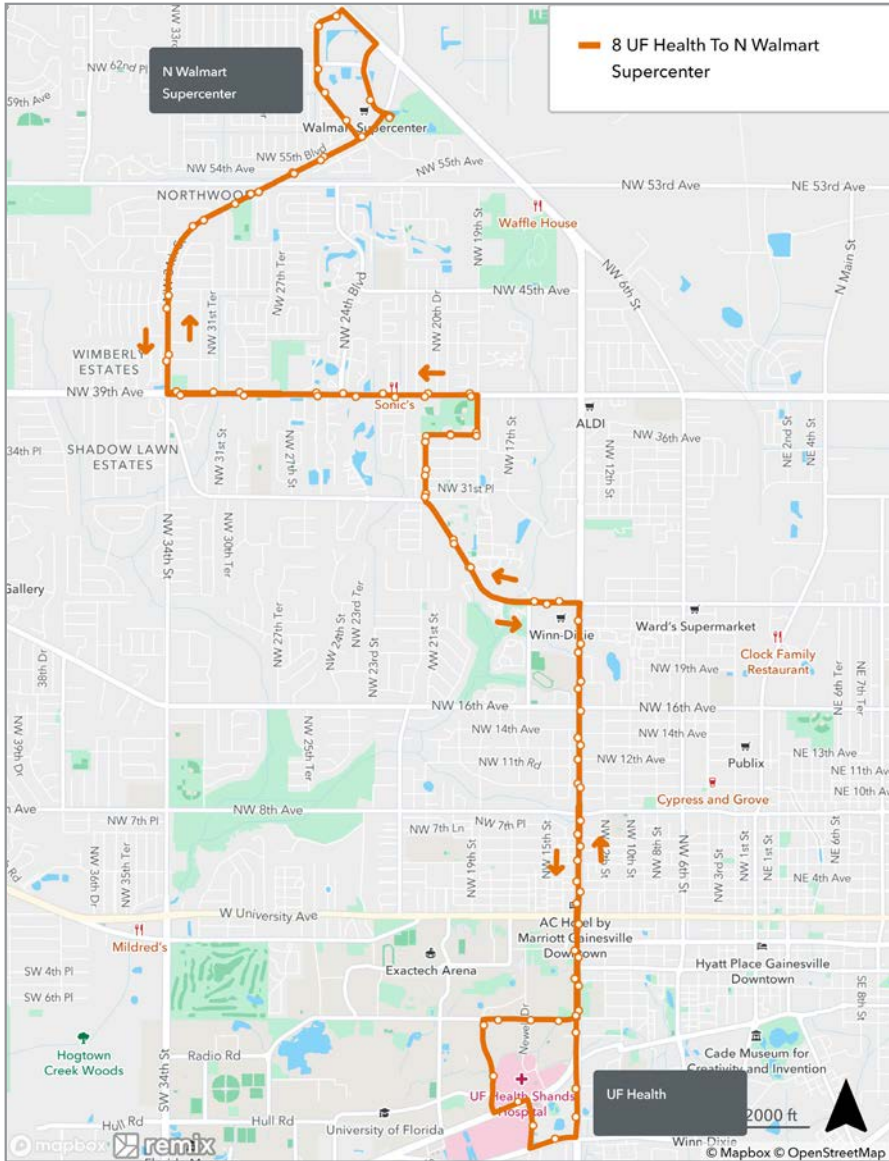

Complete Route

8
ROUTE

UF HEALTH (SHANDS) TO NORTH WALMART SUPERCENTER

Days	Wait Time	First run	Last run
Monday-Friday	Every 45-80 min.	N Walmart 6:02am	N Walmart 10:10pm
Saturday	Every 80min.	UF Health 7:20am	N Walmart 6:40pm
Sunday	Every 80 min.	UF Health 10:00am	N Walmart 5:20pm

To North Walmart Supercenter			
MONDAY THROUGH FRIDAY			
A	B	C	
UF Health	Plaza Verde - NW 23rd Ave / NW 13th St	N Walmart	
6:05	6:23	6:42	R
6:50	7:08	7:27	R
7:35	7:53	8:12	R

To UF Health (Shands)			
MONDAY THROUGH FRIDAY			
C	B	A	
N Walmart	Plaza Verde - NW 23rd Ave / NW 13th St	UF Health	
6:02	6:22	6:40	R
6:47	7:07	7:25	R
7:32	7:52	8:10	R
8:17	8:37	8:55	R