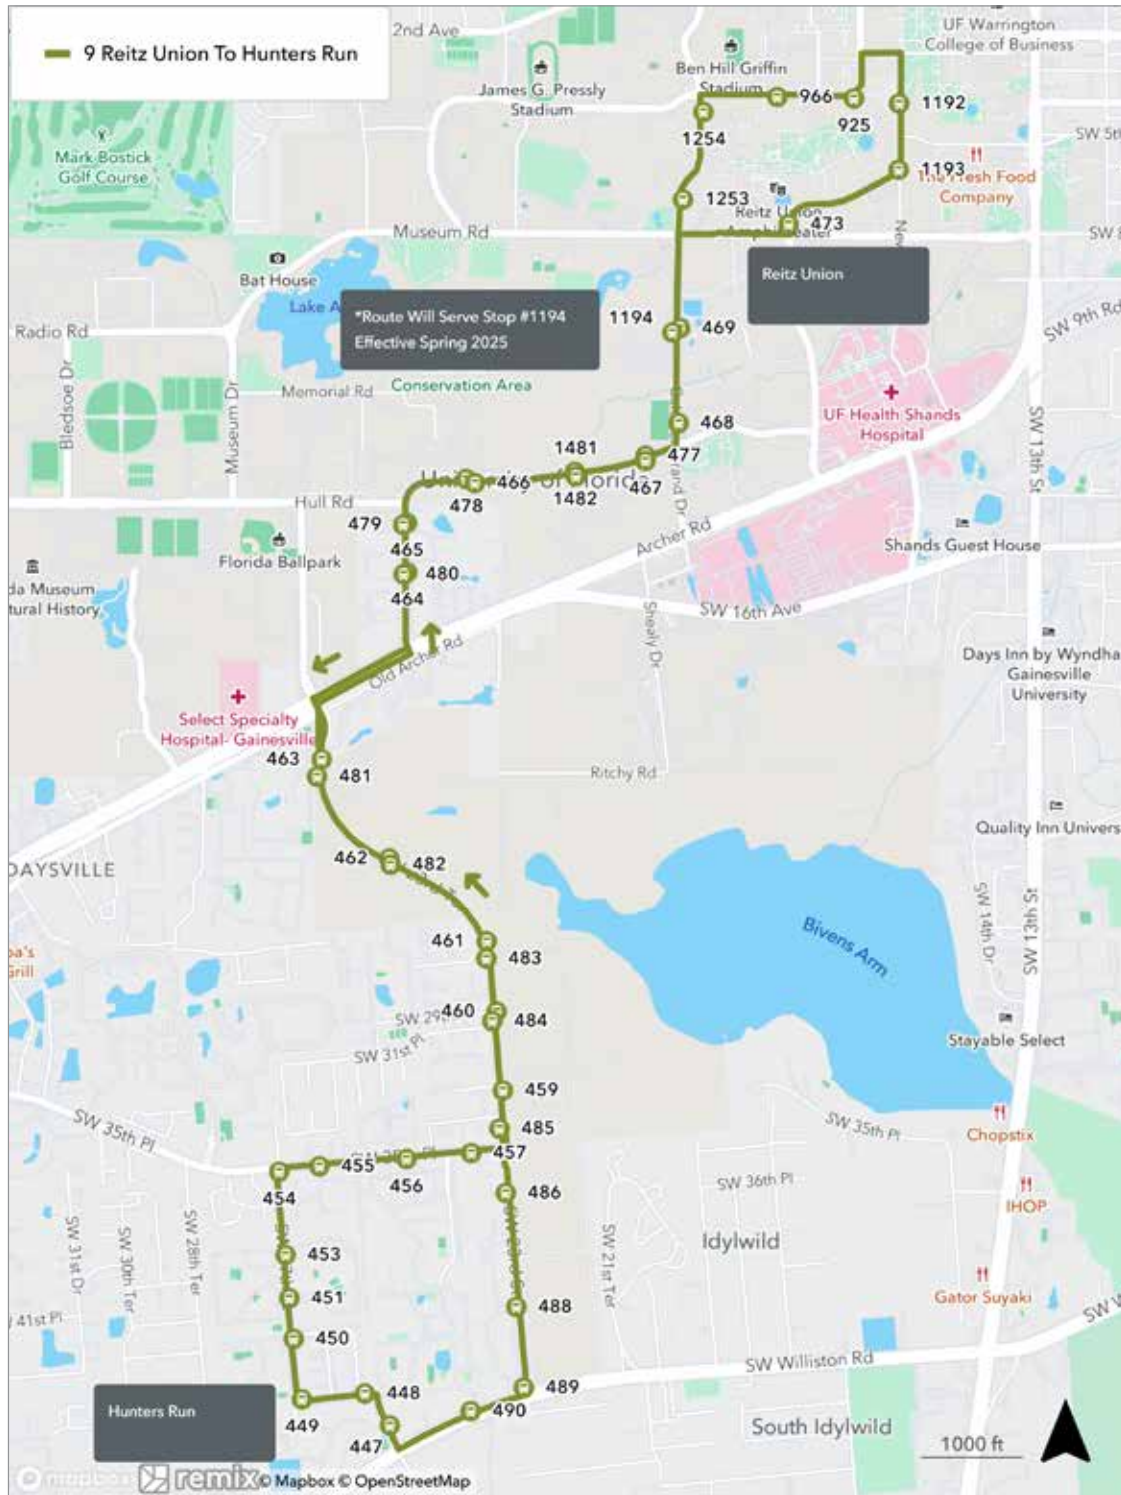

Detour Route

9

ROUTE

REITZ UNION
TO HUNTERS RUN

Days	Wait Time	First run	Last run
Monday-Friday	Every 13-42 min.	Hunters Run 6:49am	Reitz Union 10:58pm
Saturday / Sunday	No Service.		

NOTE: Decreased frequency on weekdays. Service ends at 11:00PM.