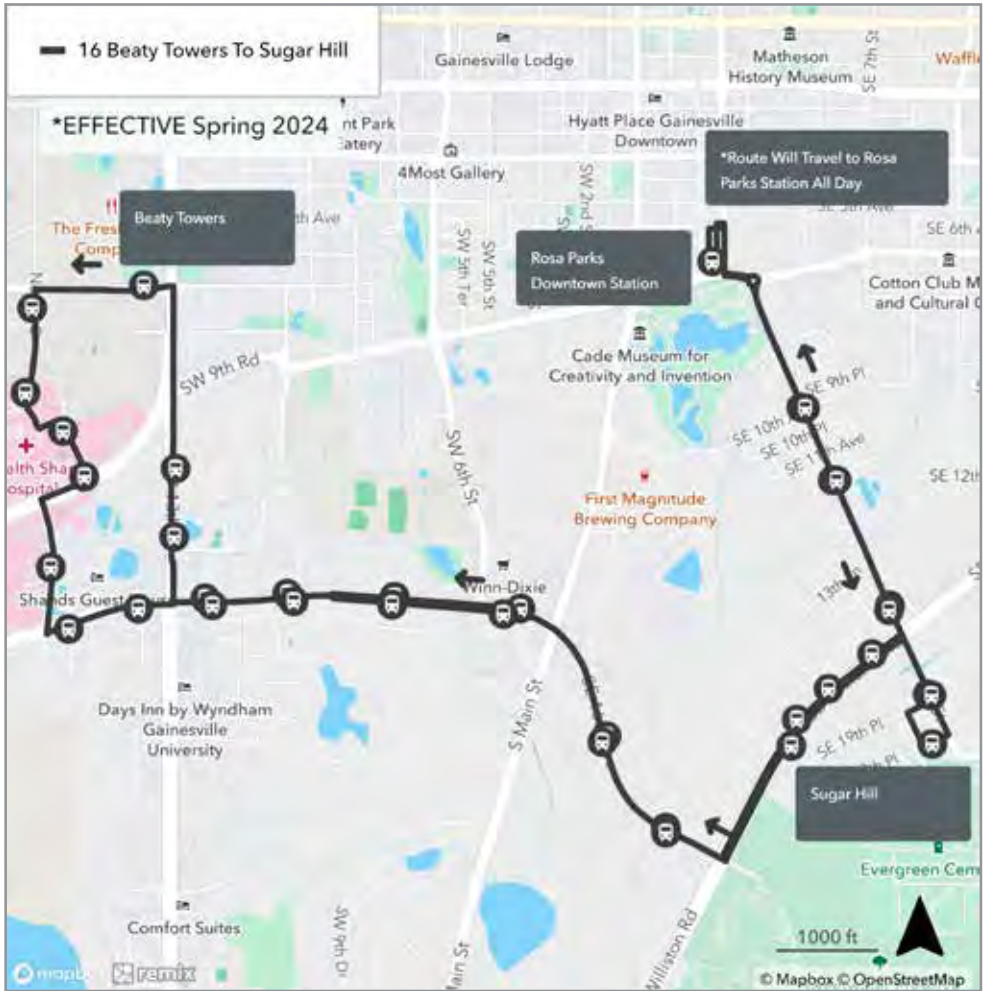

Complete Route

Days	Wait Time	First run	Last run
Monday-Friday	Every 40 min.	RPTS 6:30am	Beaty Towers 10:57p
Saturday	Every 60 min.	Beaty Towers 7:15am	Beaty Towers 6:15pm
Sunday	Every 60 min.	Beaty Towers 10:15am	RPTS 5:35pm

16 ROUTE

BEATY TOWERS TO SUGAR HILL