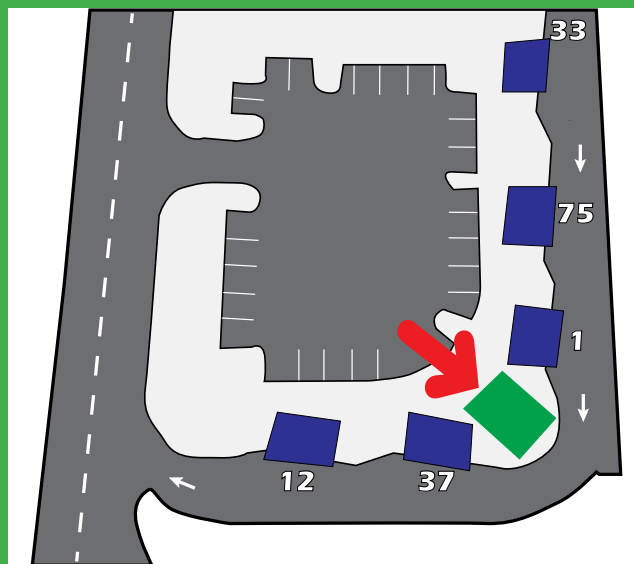

BUTLER PLAZA TRANSFER STATION

SERVICING ROUTES

1 • 12 • 33 • 37 • 75

ADDRESS

4231 SW 30th Avenue
Gainesville, Florida 32627.

LOCATIONS TO OBTAIN PASSES/SCHEDULES

Passes may be purchased at the following locations: