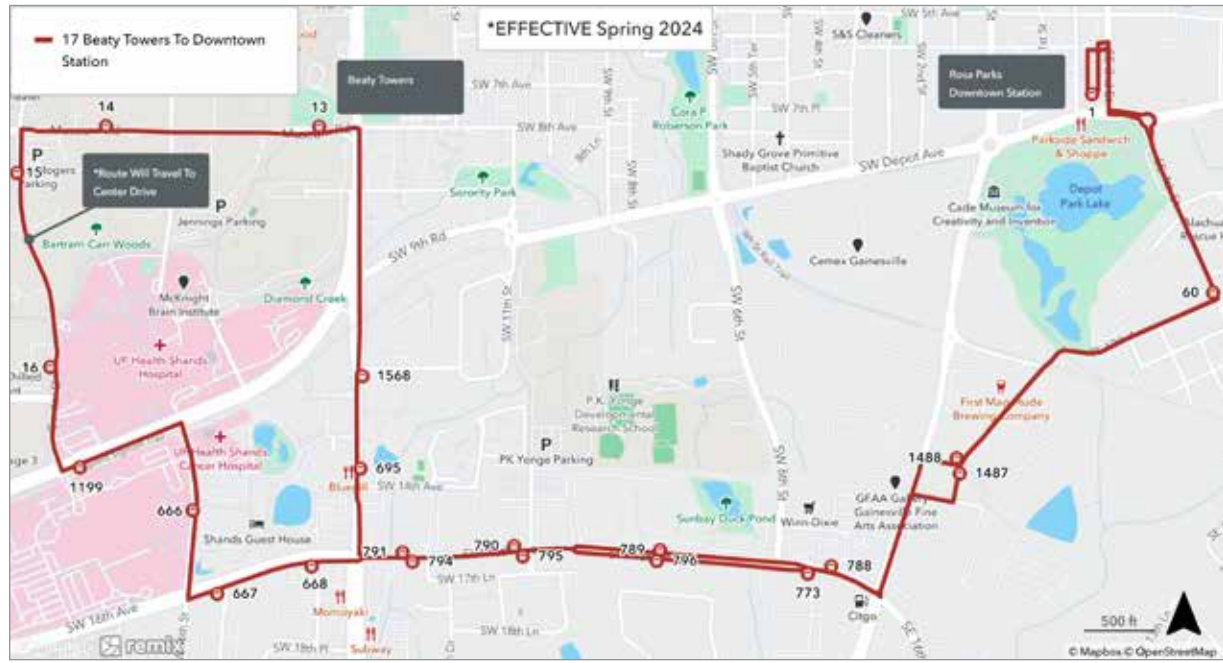

Complete Route

Days	Wait Time	First run	Last run
Monday-Friday	Every 40 min.	RPTS 6:20am	UF Health 7:18pm
Saturday / Sunday	No Service.		

To Rosa Parks		
MONDAY THROUGH FRIDAY		
A Beaty Towers	B Rosa Parks Transfer Station	
6:38	6:55	R
7:18	7:35	R
7:58	8:15	R
8:38	8:55	R
9:18	9:35	R
9:58	10:15	R
10:38	10:55	R
11:18	11:35	R
11:58	12:15	R
12:38	12:55	R
1:18	1:35	R
1:58	2:15	R
2:38	2:55	R
3:18	3:35	R
3:58	4:15	R
4:38	4:55	R
5:18	5:35	R
5:58	6:15	R
6:38	6:55	R
7:18	7:35	R

To Beaty Towers		
MONDAY THROUGH FRIDAY		
B Rosa Parks Transfer Station	A Beaty Towers	
6:20	6:38	R
7:00	7:18	R
7:40	7:58	R
8:20	8:38	R
9:00	9:18	R
9:40	9:58	R
10:20	10:38	R
11:00	11:18	R
11:40	11:58	R
12:20	12:38	R
1:00	1:18	R
1:40	1:58	R
2:20	2:38	R
3:00	3:18	R
3:40	3:58	R
4:20	4:38	R
5:00	5:18	R
5:40	5:58	R
6:20	6:38	R
7:00	7:18	R