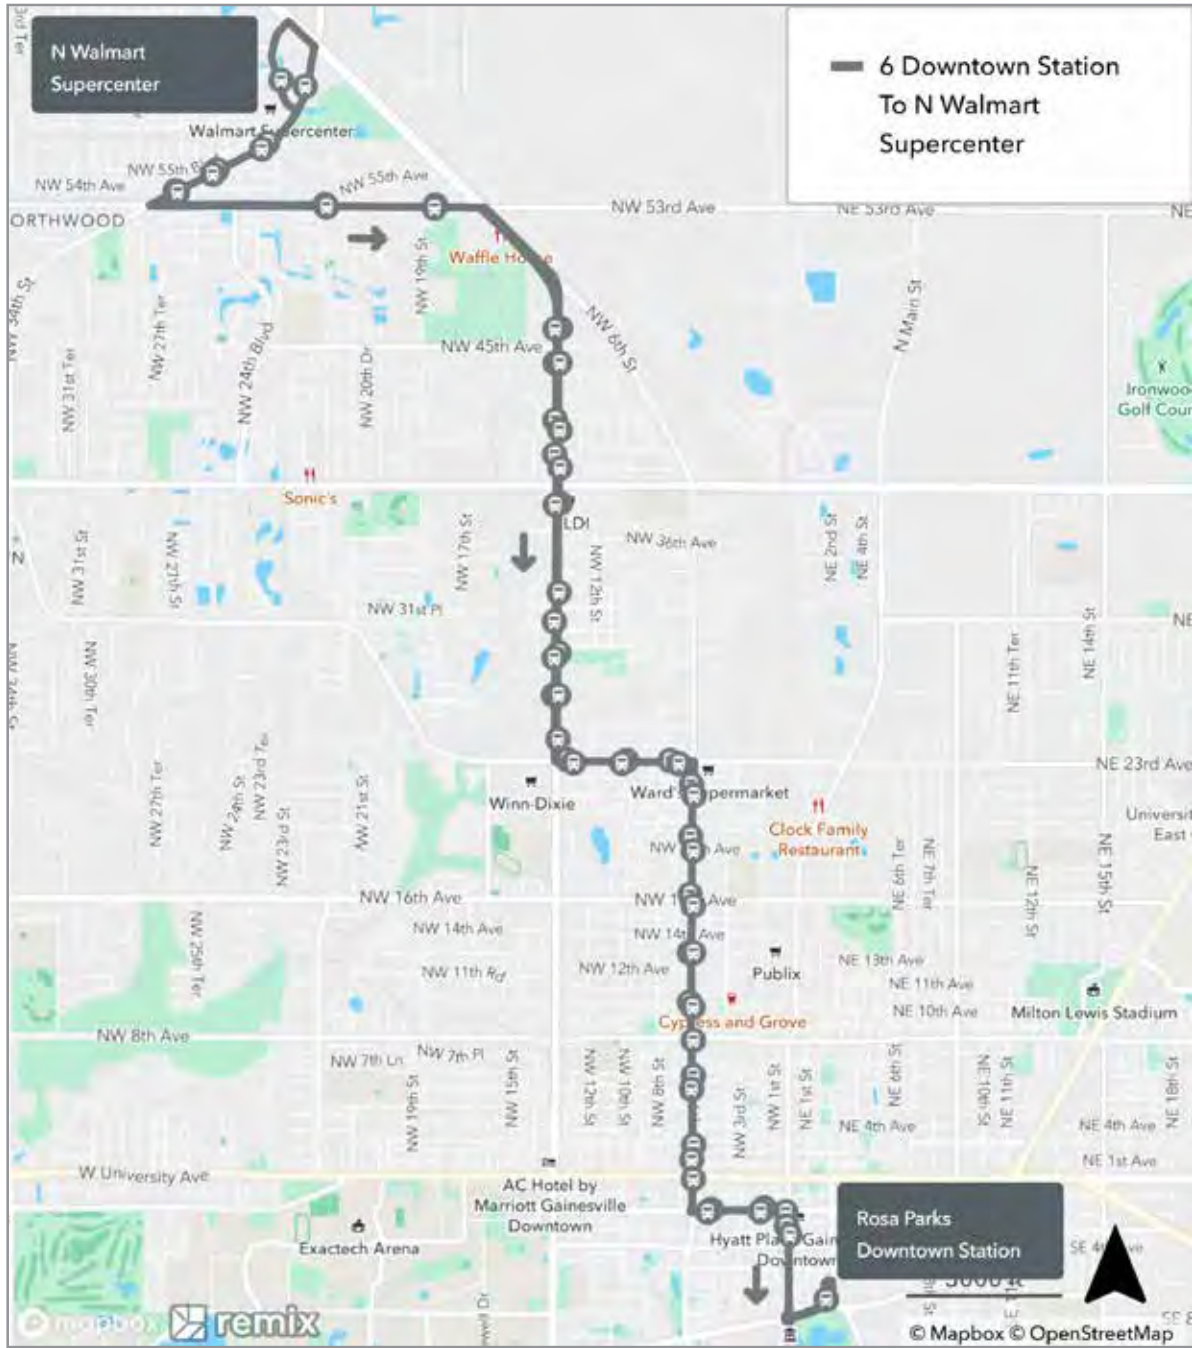

Complete Route

Days	Wait Time	First run	Last run
Monday-Friday	Every 60 min.	RPTS 6:00am	N Walmart 7:28pm
Saturday	Every 120 min.	RPTS 8:00am	N Walmart 4:28pm
Sunday	No Service.		

To North Walmart Supercenter			
MONDAY THROUGH FRIDAY			
A Rosa Parks	B NW 6th St / NW 23rd Ave	C N Walmart	
6:00	6:11	6:25	R
7:00	7:11	7:25	R
8:00	8:11	8:25	R
9:00	9:11	9:25	R
10:00	10:11	10:25	R
11:00	11:11	11:25	R
12:00	12:11	12:25	R
1:00	1:11	1:25	R
2:00	2:11	2:25	R
3:00	3:11	3:25	R
4:00	4:11	4:25	R
5:00	5:11	5:25	R
6:00	6:11	6:25	R
7:00	7:11	7:25	R

To Rosa Parks			
MONDAY THROUGH FRIDAY			
C N Walmart	B NW 6th St / NW 23rd Ave	A Rosa Parks	
6:28	6:42	6:55	R
7:28	7:42	7:55	R
8:28	8:42	8:55	R
9:28	9:42	9:55	R
10:28	10:42	10:55	R
11:28	11:42	11:55	R
12:28	12:42	12:55	R
1:28	1:42	1:55	R
2:28	2:42	2:55	R
3:28	3:42	3:55	R
4:28	4:42	4:55	R
5:28	5:42	5:55	R
6:28	6:42	6:55	R
7:28	7:42	7:55	R

To North Walmart Supercenter			
SATURDAY			
A Rosa Parks	B NW 6th St / NW 23rd Ave	C N Walmart	
8:00	8:07	8:22	
10:00	10:07	10:22	
12:00	12:07	12:22	
2:00	2:07	2:22	
4:00	4:07	4:22	

To Rosa Parks			
SATURDAY			
C N Walmart	B NW 6th St / NW 23rd Ave	A Rosa Parks	
8:28	8:42	8:51	
10:28	10:42	10:51	
12:28	12:42	12:51	
2:28	2:42	2:51	
4:28	4:42	4:51