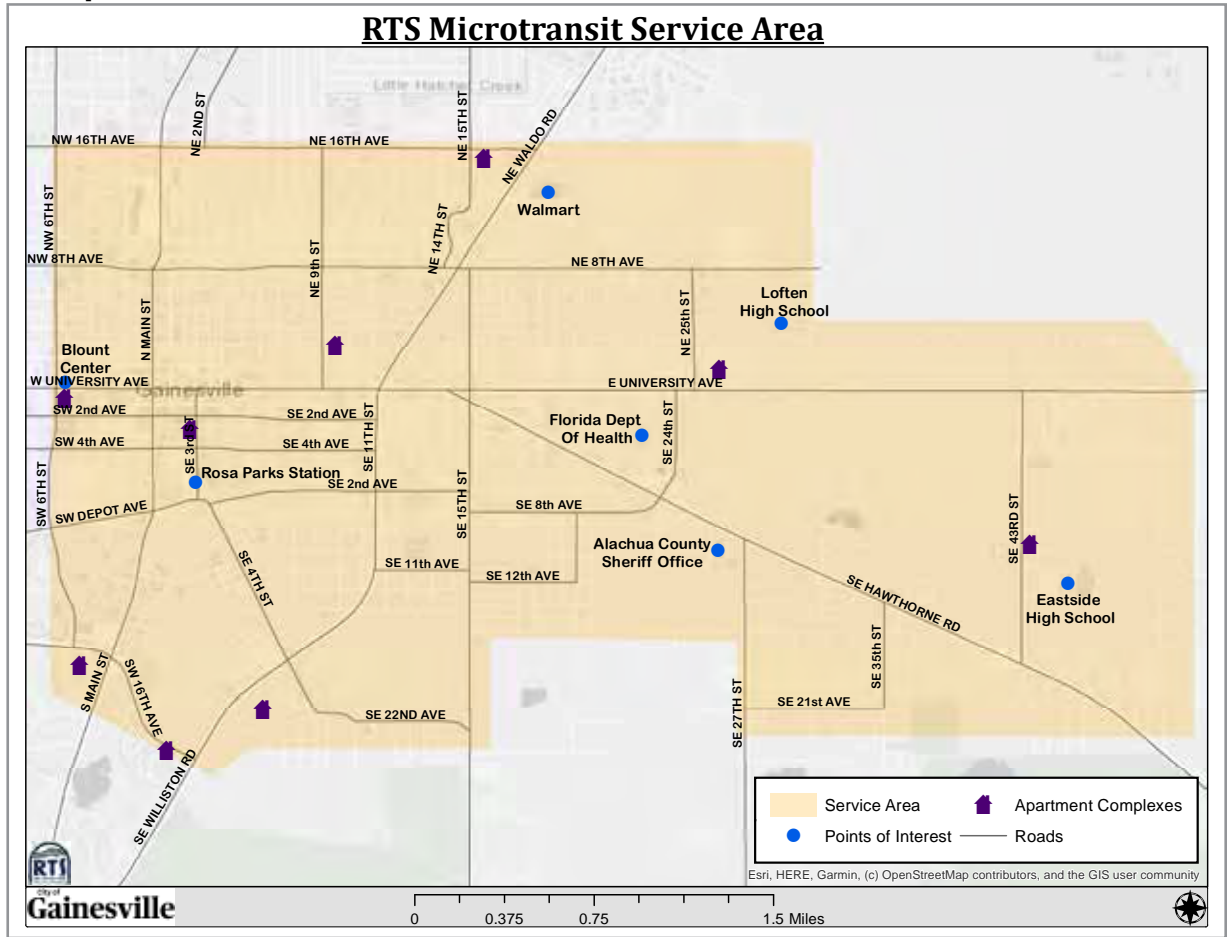

Complete Route

Days	Wait Time	First run	Last run
Monday-Friday	Every 30-60 min.	Eastside 5:30am RPTS 8:30am	RPTS 4:30pm Eastside 8:00pm
Saturday / Sunday	No Service.		

To Eastwood Meadows		
MONDAY THROUGH FRIDAY		
A Downtown Station	B Eastwood Meadows	
6:00	6:30	R
7:00	7:30	R
8:00	8:30	R
4:30	5:00	R
5:30	6:00	R
6:30	7:00	R
7:30	8:00	R

To Downtown Station		
MONDAY THROUGH FRIDAY		
B Eastwood Meadows	A Downtown Station	
5:30	6:00	R
6:30	7:00	R
7:30	8:00	R
8:30	9:00	R
5:00	5:30	R
6:00	6:30	R
7:00	7:30	R