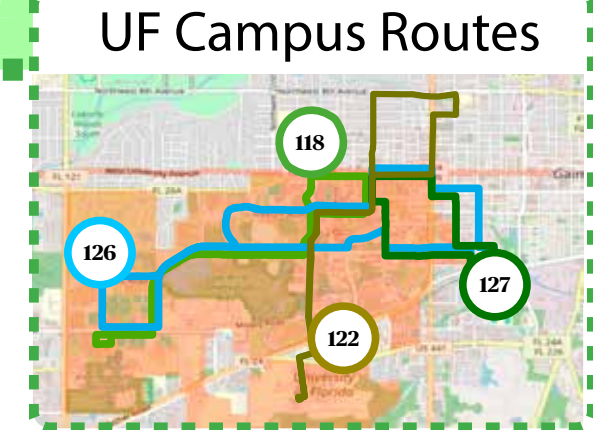

- 1 Rosa Parks Transfer Station to Butler Plaza Transfer Station
- 3 Rosa Parks Transfer Station to N Main Post Office
- 5 Rosa Parks Transfer Station to Oaks Mall
- 6 Rosa Parks Transfer Station to N Walmart Supercenter
- 7 Rosa Parks Transfer Station to Eastwood Meadows
- 8 Shands to North Walmart Supercenter
- 9 Reitz Union to Hunters Run
- 10 Rosa Parks Transfer Station to Santa Fe
- 11 Rosa Parks Transfer Station to Eastwood Meadows
- 12 Rosa Parks Transfer Station to Butler Plaza Transfer Station
- 13 Beaty Towers to Cottage Grove Apartments
- 15 Rosa Parks Transfer Station to NW 13th St
- 16 Beaty Towers to Sugar Hill
- 17 Beaty Towers to Rosa Parks RTS Downtown Station
- 20 Reitz Union to Oaks Mall
- 21 Reitz Union to Cabana Beach
- 23 Oaks Mall to Santa Fe (via Fort Clarke Blvd.)
- 26 Rosa Parks Transfer Station to Airport
- 28 Butler Plaza Transfer Station to The Hub
- 33 Butler Plaza Transfer Station to Midtown
- 34 The Hub to Lexington Crossing
- 35 Reitz Union to SW 35th Place
- 37 Reitz Union to Butler Plaza Transfer Station
- 38 The Hub to Gainesville Place
- 43 Shands to Santa Fe
- 46 Reitz Union to Rosa Parks Downtown Station
- 52 Jonesville to UF Health
- 75 Oaks Mall to Butler Plaza Transfer Station
- 76 Haile Market Place to Santa Fe
- 78 Butler Plaza Transfer Station to Santa Fe
- 118 The Hub to Cultural Plaza
- 122 Alight Apartments to Animal Science
- 126 Sorority Row to Lakeside
- 127 Sorority Row to SW 2nd Avenue
- 600 Last Mile / First Mile Eastside to Rosa Parks Transfer Station
- 711 Rosa Parks Transfer Station to Eastwood Meadows