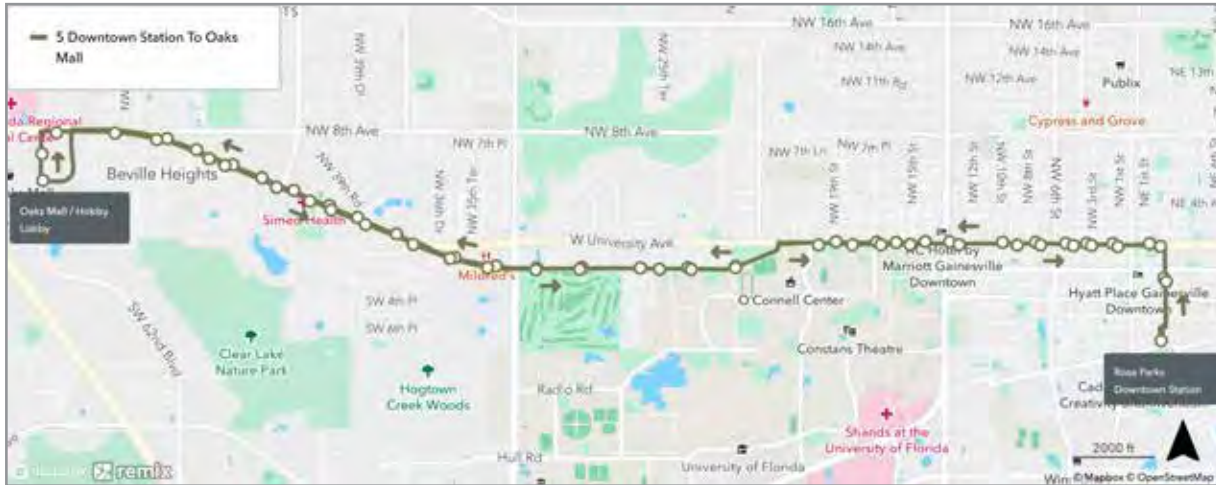

Complete Route

5 ROUTE

ROSA PARKS TRANSFER STATION TO OAKS MALL

Days	Wait Time	First run	Last run
Monday-Friday	Every 20-30 Min.	RPTS 6:00am	Oaks Mall 11:00pm
Saturday	Every 30-60 Min.	RPTS 7:00am	Oaks Mall 9:00pm
Sunday	Every 60 min.	RPTS 10:00am	Oaks Mall 5:30pm

To Oaks Mall			
MONDAY THROUGH FRIDAY			
A Rosa Parks Transfer Station	B Westgate Plaza	C Oaks Mall	
6:00	6:13	6:24	R
6:20	6:33	6:44	R
6:40	6:53	7:04	R
7:00	7:13	7:24	R
7:20	7:33	7:44	R
7:40	7:53	8:04	R
8:00	8:13	8:24	R
8:20	8:33	8:44	R
8:40	8:53	9:04	R
9:00	9:18	9:31	R
9:24	9:42	9:55	R
9:48	10:06	10:19	R
10:12	10:30	10:43	R
10:36	10:54	11:07	R
11:00	11:18	11:31	R
11:24	11:42	11:55	R
11:48	12:06	12:19	R
12:12	12:30	12:43	R
12:36	12:54	1:07	R
1:00	1:18	1:31	R

To Rosa Parks			
MONDAY THROUGH FRIDAY			
C Oaks Mall	B Westgate Plaza	A Rosa Parks Transfer Station	
6:10	6:19	6:33	R
6:30	6:39	6:53	R
6:50	6:59	7:13	R
7:10	7:19	7:33	R
7:30	7:39	7:53	R
7:50	7:59	8:13	R
8:10	8:19	8:33	R
8:30	8:39	8:53	R
8:50	9:00	9:17	R
9:14	9:24	9:41	R
9:38	9:48	10:05	R
10:02	10:12	10:29	R
10:26	10:36	10:53	R
10:50	11:00	11:17	R
11:14	11:24	11:41	R
11:38	11:48	12:05	R
12:02	12:12	12:29	R
12:26	12:36	12:53	R
12:50	1:00	1:17	R
1:14	1:24	1:41	R
1:38	1:48	2:05	R