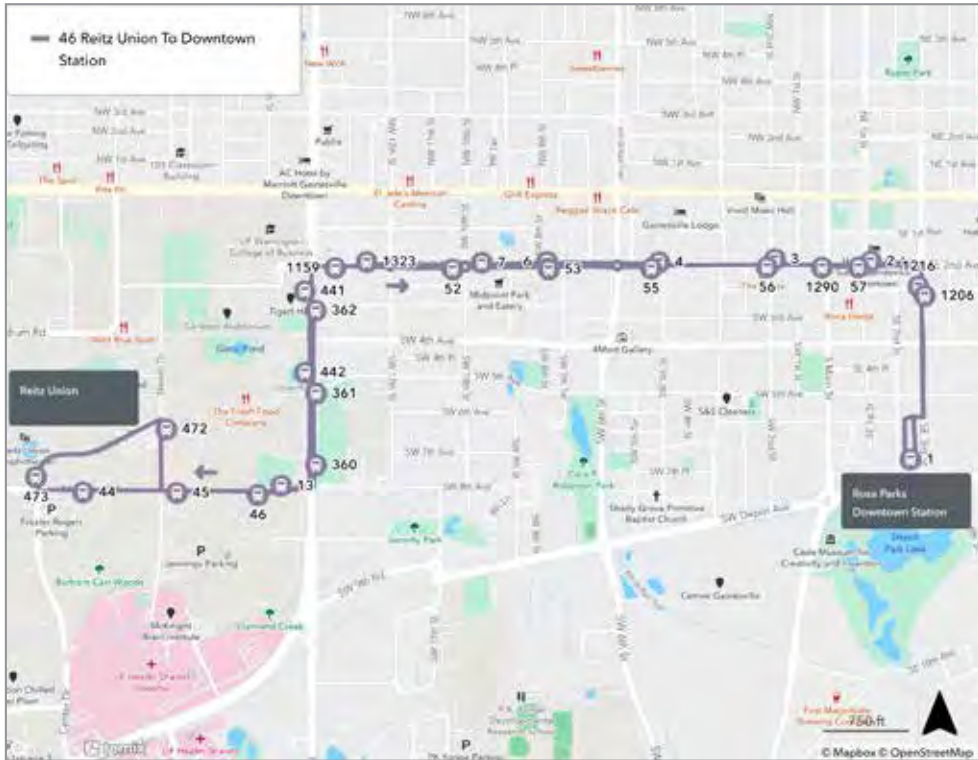

Complete Route

46

ROUTE

REITZ UNION TO
BUTLER PLAZA TRANSFER STATION

Days	Wait Time	First run	Last run
Monday-Friday	Every 40 min.	RPTS 8:05 am	Reitz Union 5:43 pm
Saturday / Sunday	No Service.		

NOTE: Decrease in frequency on weekdays. Service ends at 11:00pm.

To Reitz Union	
MONDAY THROUGH FRIDAY	
A Reitz Union	B Rosa Parks
8:23	8:40
9:03	9:20
9:43	10:00
10:23	10:40
11:03	11:20
11:43	12:00
12:23	12:40
1:03	1:20
1:43	2:00
2:23	2:40
3:03	3:20
3:43	4:00
4:23	4:40
5:03	5:20
5:43	6:00

To Downtown	
MONDAY THROUGH FRIDAY	
B Rosa Parks	A Reitz Union
8:05	8:23
8:45	9:03
9:25	9:43
10:05	10:23
10:45	11:03
11:25	11:43
12:05	12:23
12:45	1:03
1:25	1:43
2:05	2:23
2:45	3:03
3:25	3:43
4:05	4:23
4:45	5:03
5:25	5:43