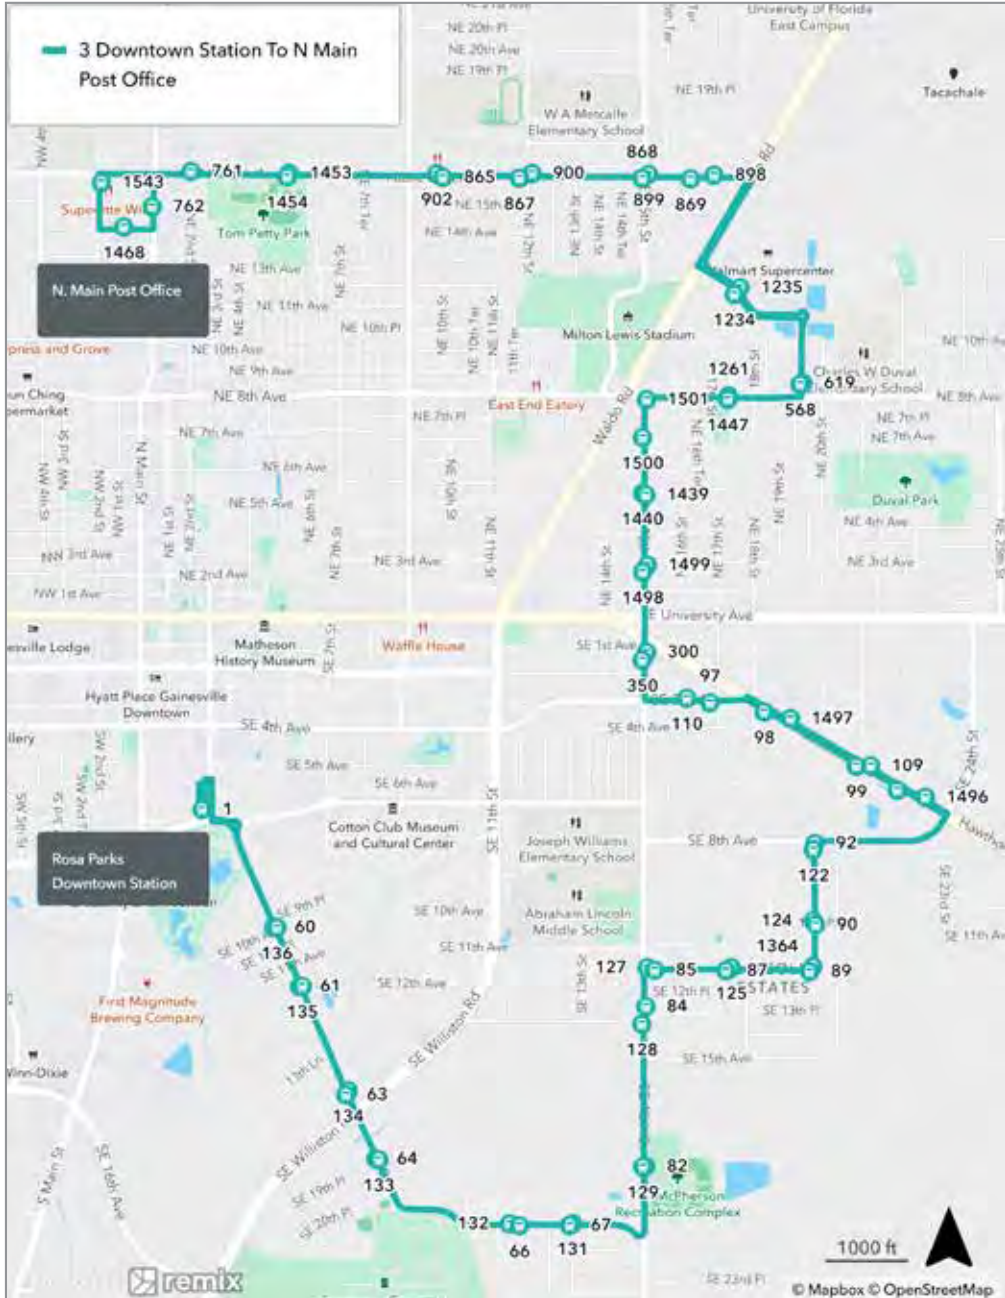

Beginning October 9th

First Trip 7:00am Rosa Parks Transfer Station
Last Trip 5:30pm North Main Post Office

Route 3 Now has Saturday Service

Complete Route

**ROSA PARKS TRANSFER STATION
TO N MAIN STREET POST OFFICE**

Days	Wait Time	First run	Last run
Monday-Friday	Every 60 min.	RPTS 6:00am	Post Office 7:30pm
Saturday	Every 60 min.	RPTS 7:00am	Post Office 5:30pm
Sunday	No Service.