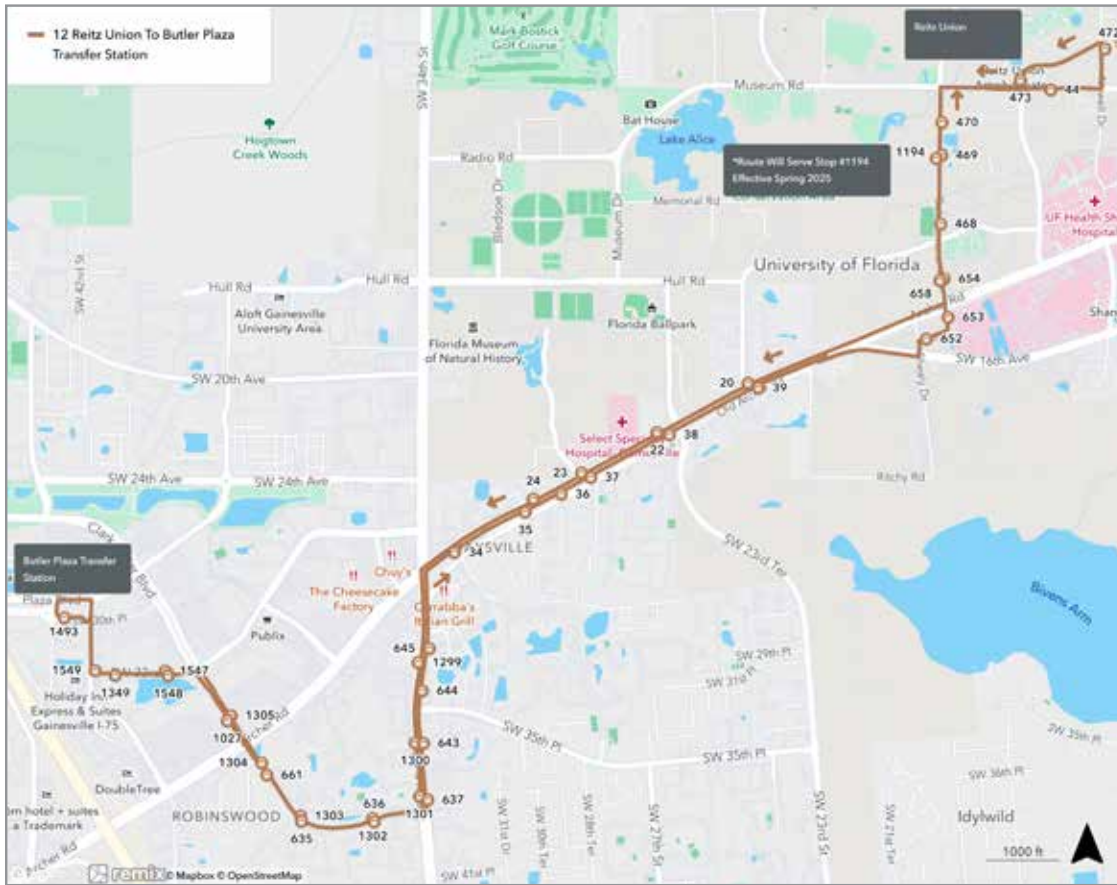

Complete Route

12 ROUTE REITZ UNION TO BUTLER PLAZA TRANSFER STATION

Days	Wait Time	First run	Last run
Monday-Friday	Every 13-25 min.	BPTS 6:44am	Reitz Union 11:46pm
Saturday	Every 25-50 min.	Reitz Union 7:20am	BPTS 8:37pm
Sunday	Every 50 min.	Reitz Union 10:00am	BPTS 5:52pm

NOTE: Service ends at 11:00pm.

To Butler Plaza			
MONDAY THROUGH FRIDAY			
A Reitz Union	B Country Village	C Butler Plaza	
6:44	6:52	7:02	R
7:10	7:18	7:28	R
7:23	7:31	7:41	
7:36	7:44	7:54	R
7:49	7:57	8:07	
8:02	8:10	8:20	R
8:15	8:23	8:33	
8:28	8:36	8:46	R
8:41	8:49	8:59	

To Reitz Union			
MONDAY THROUGH FRIDAY			
C Butler Plaza	B Country Village	A Reitz Union	
6:46	6:59	7:09	R
6:59	7:12	7:22	
7:12	7:25	7:35	R
7:25	7:38	7:48	
7:38	7:51	8:01	R
7:51	8:04	8:14	
8:04	8:17	8:27	R
8:17	8:30	8:40	
8:30	8:43	8:53	R
8:43	8:56	9:06	
8:56	9:09	9:19	R
9:09	9:22	9:32