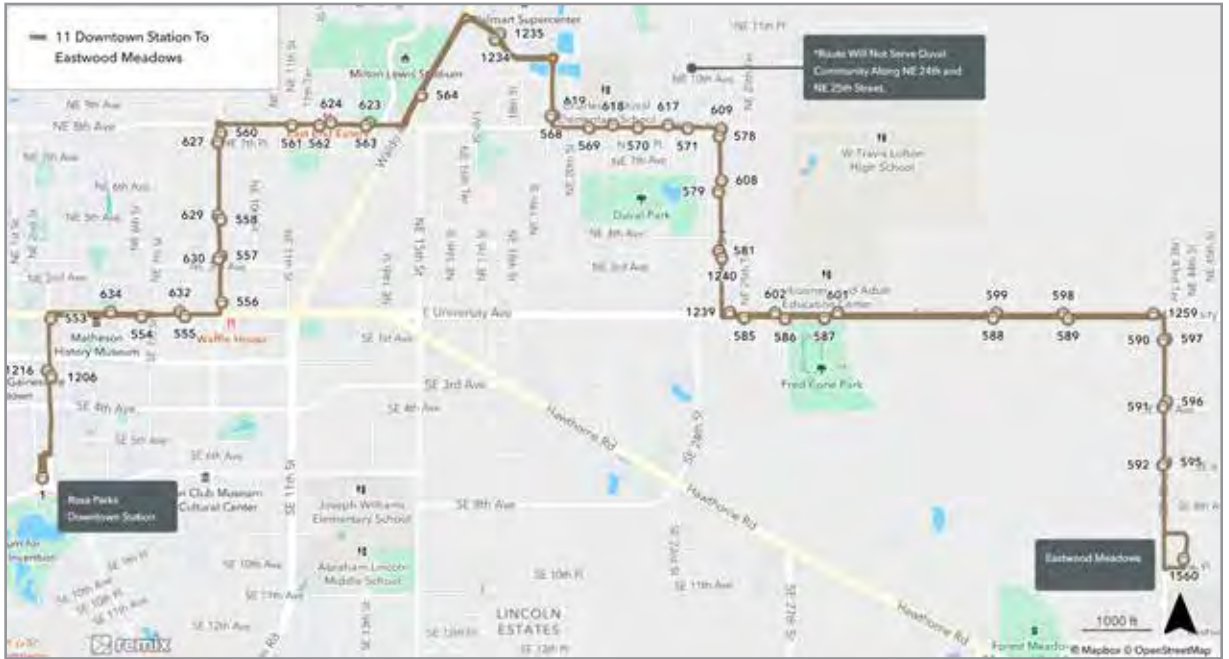

Complete Route

Days	Wait Time	First run	Last run
Monday-Friday	Every 60 min.	RPDS 6:00am	Eastwood Meadows 7:30pm
Saturday / Sunday	No Service.		

To Eastwood Meadows			
MONDAY THROUGH FRIDAY			
A Rosa Parks	B NE Walmart	C Eastwood Meadows.	
6:00	6:07	6:21	R
7:00	7:07	7:21	R
8:00	8:07	8:21	R
9:00	9:07	9:21	R
10:00	10:07	10:21	R
11:00	11:07	11:21	R
12:00	12:07	12:21	R
1:00	1:07	1:21	R
2:00	2:07	2:21	R
3:00	3:07	3:21	R
4:00	4:07	4:21	R
5:00	5:07	5:21	R
6:00	6:07	6:21	R
7:00	7:07	7:21	R

To Rosa Parks			
MONDAY THROUGH FRIDAY			
C Eastwood Meadows	B NE Walmart	A Rosa Parks	
6:30	6:40	6:50	R
7:30	7:40	7:50	R
8:30	8:40	8:50	R
9:30	9:40	9:50	R
10:30	10:40	10:50	R
11:30	11:40	11:50	R
12:30	12:40	12:50	R
1:30	1:40	1:50	R
2:30	2:40	2:50	R
3:30	3:40	3:50	R
4:30	4:40	4:50	R
5:30	5:40	5:50	R
6:30	6:40	6:50	R
7:30	7:40	7:50	R