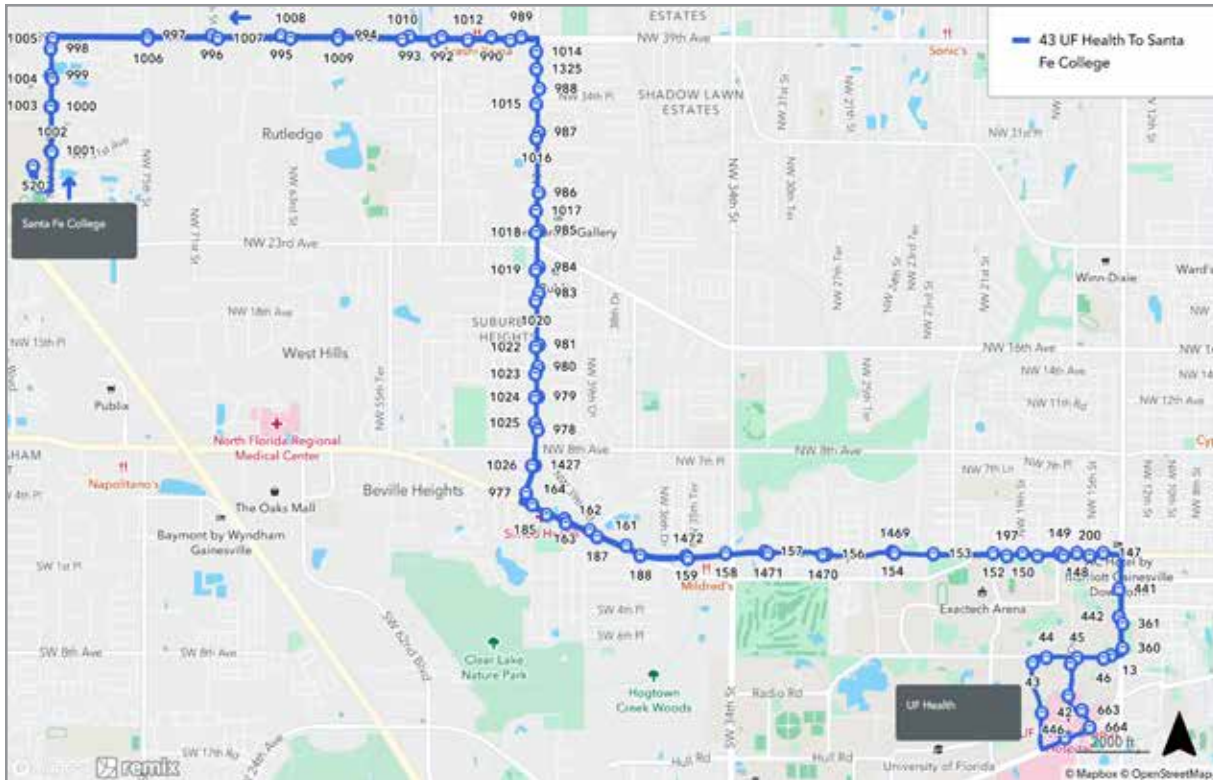

Complete Route

43
ROUTE

**UF HEALTH
TO SANTA FE COLLEGE**

Days	Wait Time	First run	Last run
Monday-Friday	Every 45 min.	SFC 6:10 am	SFC 6:55 pm
Saturday / Sunday	No Service.		

To Santa Fe				
MONDAY THROUGH FRIDAY				
A	B	C	D	
UF Health	Westgate Plaza	Millhopper Plaza	Santa Fe	
6:07	6:22	6:28	6:45	R
6:52	7:07	7:13	7:30	R
7:37	7:52	7:58	8:15	R
8:22	8:37	8:43	9:00	R
9:07	9:22	9:28	9:45	R
9:52	10:07	10:13	10:30	R
10:37	10:52	10:58	11:15	R
11:22	11:37	11:43	12:00	R
12:07	12:22	12:28	12:45	R
12:52	1:07	1:13	1:30	R
1:37	1:52	1:58	2:15	R
2:22	2:37	2:43	3:00	R
3:07	3:22	3:28	3:45	R

To UF Health				
MONDAY THROUGH FRIDAY				
D	C	B	A	
Santa Fe	Hunters Crossing	Westgate Plaza	UF Health	
6:10	6:22	6:30	6:45	R
6:55	7:07	7:15	7:30	R
7:40	7:52	8:00	8:15	R
8:25	8:37	8:45	9:00	R
9:10	9:22	9:30	9:45	R
9:55	10:07	10:15	10:30	R
10:40	10:52	11:00	11:15	R
11:25	11:37	11:45	12:00	R
12:10	12:22	12:30	12:45	R
12:55	1:07	1:15	1:30	R
1:40	1:52	2:00	2:15	R
2:25	2:37	2:45	3:00	R
3:10	3:22	3:30	3:45	R
3:55	4:07	4:15	4:30	R
4:40	4:52	5:00	5:15	R