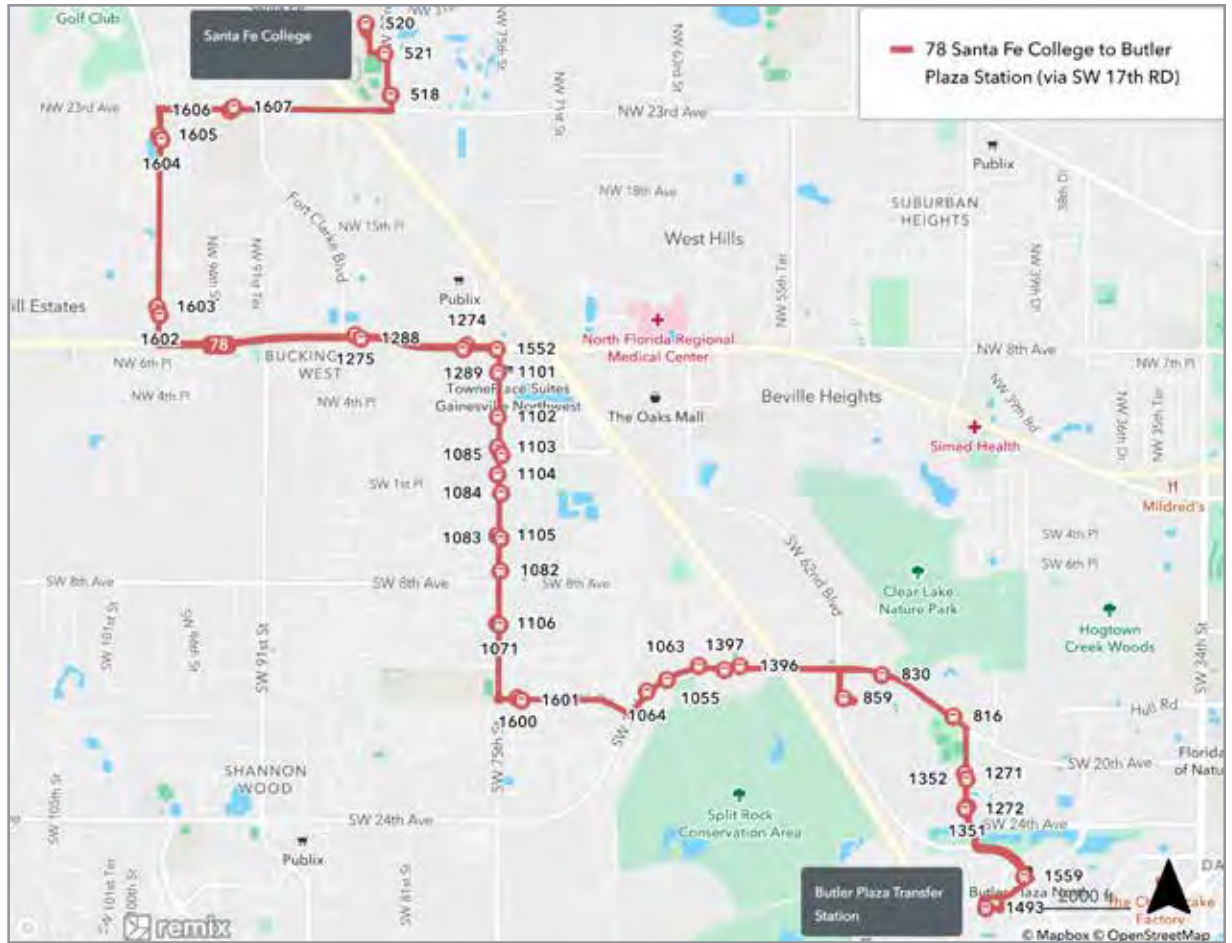

78 ROUTE

SANTA FE TO BUTLER PLAZA TRANSFER STATION

Complete Route

Days	Wait Time	First run	Last run
Monday-Friday	Every 90 min.	Butler Plaza 7:15 am	SFC 3:30 pm
Saturday / Sunday	No Service		

To Butler Plaza	
MONDAY THROUGH FRIDAY	
A Santa Fe	B Butler Plaza
8:00	8:40
9:30	10:10
11:00	11:40
12:30	1:10
2:00	2:40
3:30	4:10

To Santa Fe	
MONDAY THROUGH FRIDAY	
B Butler Plaza	A Santa Fe
7:15	7:55
8:45	9:25
10:15	10:55
11:45	12:25
1:15	1:55
2:45	3:25