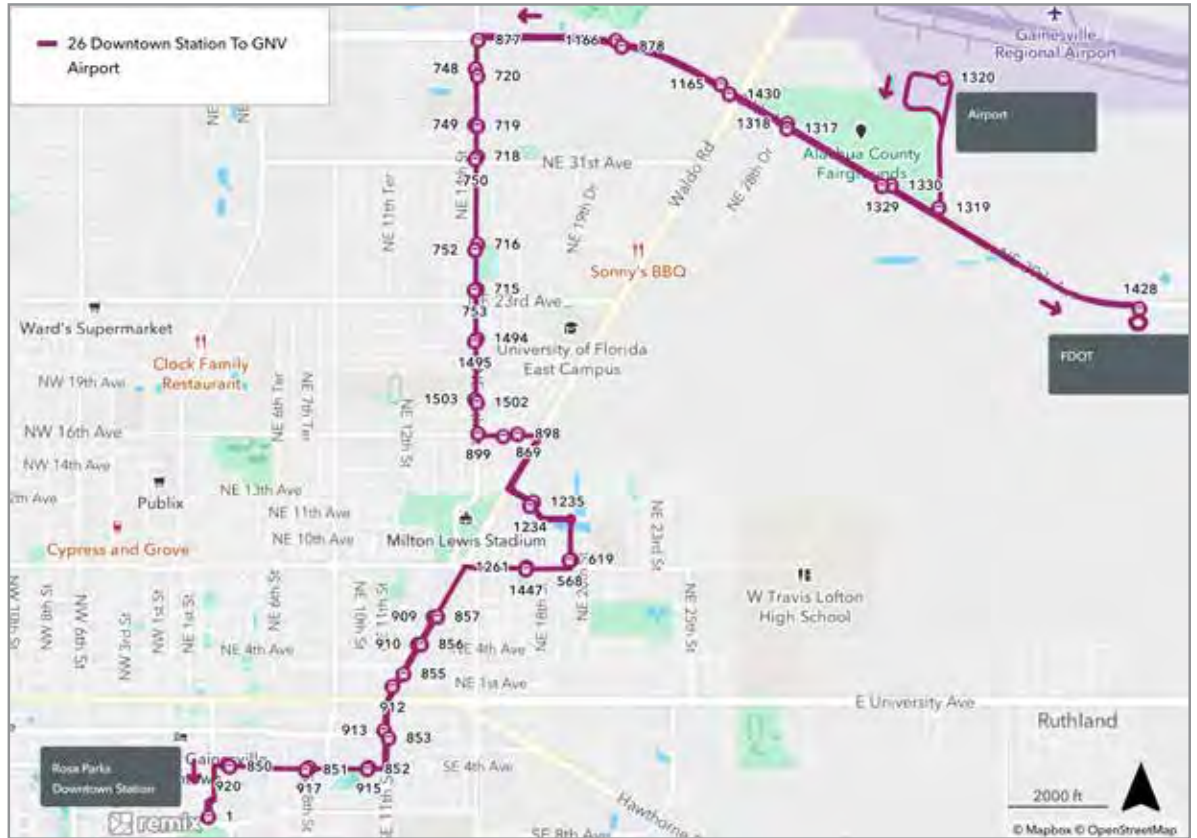

26

ROUTE

ROSA PARKS TRANSFER STATION TO AIRPORT

Complete Route

Days	Wait Time	First run	Last run
Monday-Friday	Every 60 min.	RPTS 6:00am	Airport 7:30pm
Saturday / Sunday	No Service.		

To Airport			
MONDAY THROUGH FRIDAY			
A Rosa Parks	B NE 15th St/NE 39TH Ave	C Airport	
6:00	6:15	6:28	R
7:00	7:15	7:28	R
8:00	8:15	8:28	R
9:00	9:15	9:28	R
10:00	10:15	10:28	R
11:00	11:15	11:28	R
12:00	12:15	12:28	R
1:00	1:15	1:28	R
2:00	2:15	2:28	R
3:00	3:15	3:28	R
4:00	4:15	4:28	R
5:00	5:15	5:28	R
6:00	6:15	6:28	R
7:00	7:15	7:28	R

To Rosa Parks			
MONDAY THROUGH FRIDAY			
C Airport	B NE 15th St/NE 39TH Ave	A Rosa Parks	
6:30	6:38	6:54	R
7:30	7:38	7:54	R
8:30	8:38	8:54	R
9:30	9:38	9:54	R
10:30	10:38	10:54	R
11:30	11:38	11:54	R
12:30	12:38	12:54	R
1:30	1:38	1:54	R
2:30	2:38	2:54	R
3:30	3:38	3:54	R
4:30	4:38	4:54	R
5:30	5:38	5:54	R
6:30	6:38	6:54	R
7:30	7:38	7:54	R