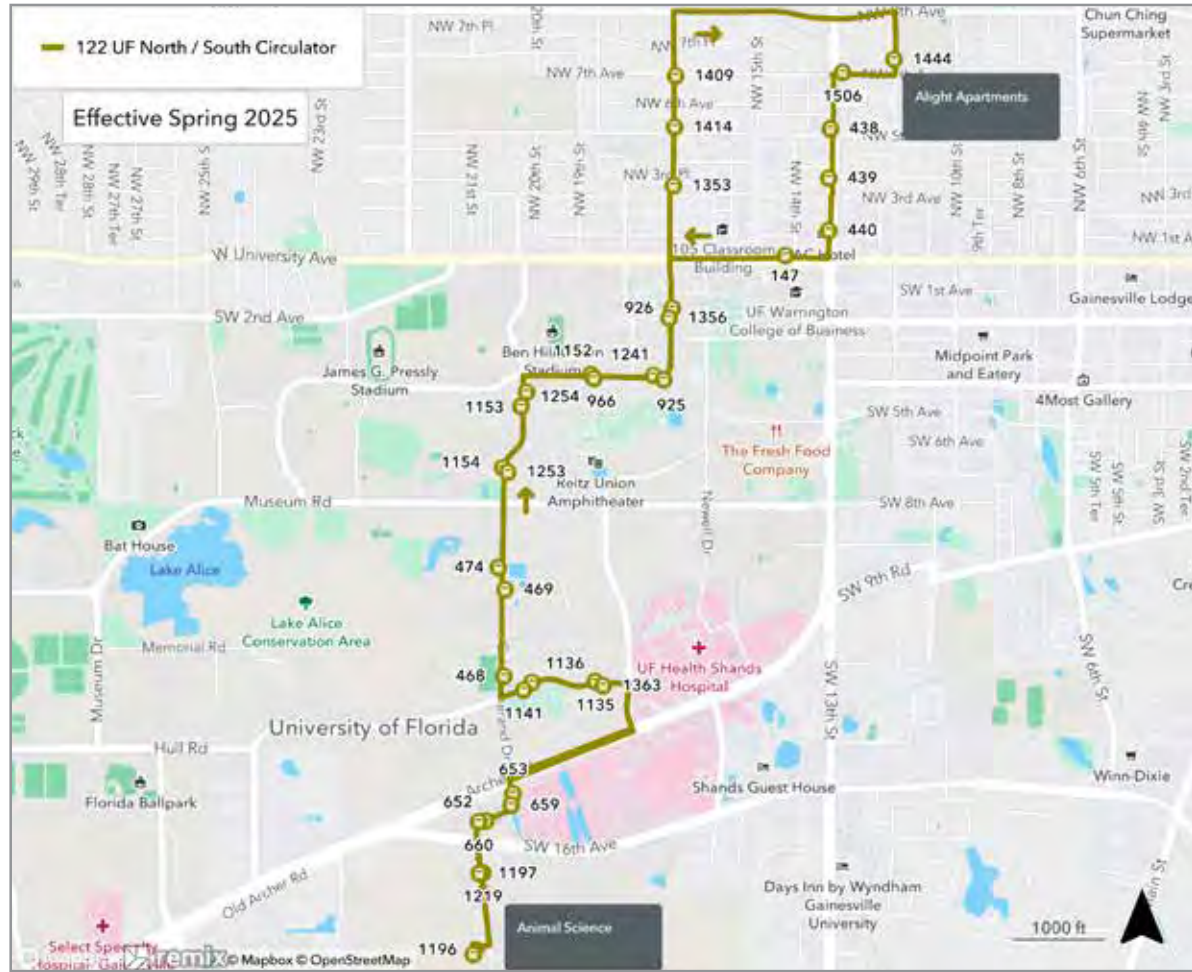

Complete Route

Days	Wait Time	First Run	Last Run
Monday-Friday	Every 20 min.	Alight Apt. 7:31am	Animal Science 5:14pm
Saturday / Sunday	No Service.		

To Alight Apartments		
MONDAY THROUGH FRIDAY		
A University House	B Commuter Lot	C Animal Science
7:31	7:42	7:49
7:51	8:02	8:09
8:11	8:22	8:29
8:31	8:42	8:49
8:51	9:02	9:09
9:11	9:22	9:29
9:31	9:42	9:49
9:51	10:02	10:09

To Alight Apartments		
MONDAY THROUGH FRIDAY		
C Animal Science	B The Hub	A University House
7:34	7:42	7:51
7:54	8:02	8:11
8:14	8:22	8:31
8:34	8:42	8:51
8:54	9:02	9:11
9:14	9:22	9:31
9:34	9:42	9:51
9:54	10:02	10:11
10:14	10:22	10:31

To Alight Apartments		
MONDAY THROUGH FRIDAY		
A University House	B Commuter Lot	C Animal Science
10:11	10:22	10:29
10:31	10:42	10:49
10:51	11:02	11:09
11:11	11:22	11:29
11:31	11:42	11:49
11:51	12:02	12:09
12:11	12:22	12:29
12:31	12:42	12:49
12:51	1:02	1:09
1:11	1:22	1:29
1:31	1:42	1:49
1:51	2:02	2:09
2:11	2:22	2:29
2:31	2:42	2:49
2:51	3:02	3:09
3:11	3:22	3:29
3:31	3:42	3:49
3:51	4:02	4:09
4:11	4:22	4:29
4:31	4:42	4:49
4:51	5:02	5:09
5:11	5:22	5:29

To Alight Apartments		
MONDAY THROUGH FRIDAY		
C Animal Science	B The Hub	A University House
10:34	10:42	10:51
10:54	11:02	11:11
11:14	11:22	11:31
11:34	11:42	11:51
11:54	12:02	12:11
12:14	12:22	12:31
12:34	12:42	12:51
12:54	1:02	1:11
1:14	1:22	1:31
1:34	1:42	1:51
1:54	2:02	2:11
2:14	2:22	2:31
2:34	2:42	2:51
2:54	3:02	3:11
3:14	3:22	3:31
3:34	3:42	3:51
3:54	4:02	4:11
4:14	4:22	4:31
4:34	4:42	4:51
4:54	5:02	5:11
5:14	5:22	5:31