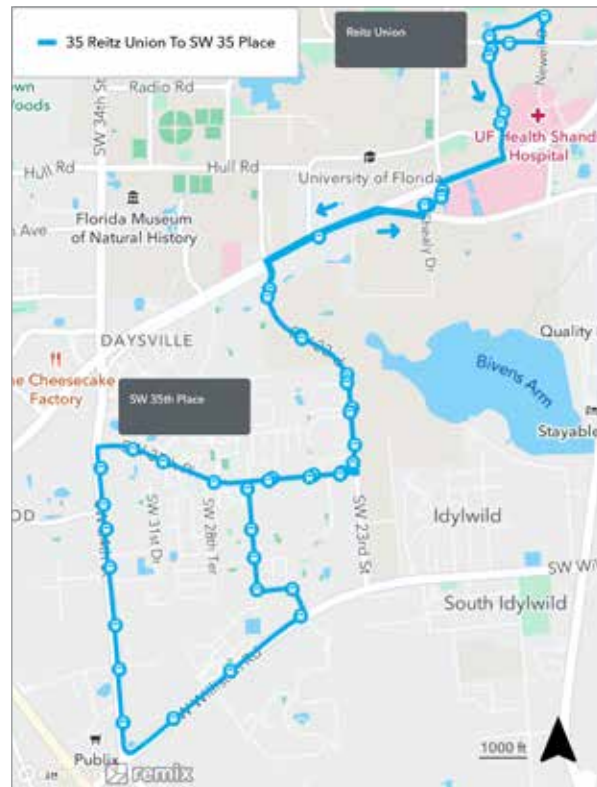

Detour Route

Days	Wait Time	First run	Last run
Monday-Friday	Every 13-22 min.	Ridgemar 6:35am	Reitz Union 11:49pm
Saturday	Every 50 min.	Ridgemar 7:06am	Reitz Union 7:10pm
Sunday	Every 50 min.	Ridgemar 10:26am	Reitz Union 5:30pm

NOTE: Decrease in frequency on weekdays. Service ends at 11:00pm.

To Ridgemar Commons			
MONDAY THROUGH FRIDAY			
A Reitz Union	B University Commons	C Ridgemar Commons	
6:57	7:08	7:22	R
7:10	7:21	7:35	
7:23	7:34	7:48	R
7:36	7:47	8:01	
7:49	8:00	8:14	R
8:02	8:13	8:27	
8:15	8:26	8:40	R
8:28	8:39	8:53	
8:41	8:52	9:06	R
8:54	9:05	9:19	
9:07	9:18	9:32	R
9:20	9:31	9:45	

To Reitz Union			
MONDAY THROUGH FRIDAY			
C Ridgemar Commons	B University Commons	A Reitz Union	
6:35	6:40	6:55	R
6:48	6:53	7:08	
7:01	7:06	7:21	R
7:14	7:19	7:34	
7:27	7:32	7:47	R
7:40	7:45	8:00	
7:53	7:58	8:13	R
8:06	8:11	8:26	
8:19	8:24	8:39	R
8:32	8:37	8:52	
8:45	8:50	9:05	R
8:58	9:03	9:18	
9:11	9:16	9:31	R
9:24	9:29	9:44	
9:37	9:42	9:57	R
9:50	9:55	10:10	

To Ridgemar Commons			
MONDAY THROUGH FRIDAY			
A Reitz Union	B University Commons	C Ridgemar Commons	
9:33	9:44	9:58	R
9:46	9:57	10:11	
9:59	10:10	10:24	R
10:12	10:23	10:37	
10:25	10:36	10:50	R
10:38	10:49	11:03	
10:51	11:02	11:16	R
11:04	11:15	11:29	
11:17	11:28	11:42	R
11:30	11:41	11:55	
11:43	11:54	12:08	R
11:56	12:07	12:21	
12:09	12:20	12:34	R
12:22	12:33	12:47	
12:35	12:46	1:00	R
12:48	12:59	1:13	
1:01	1:12	1:26	R
1:14	1:25	1:39	
1:27	1:38	1:52	R
1:40	1:51	2:05	
1:53	2:04	2:18	R
2:06	2:17	2:31	
2:19	2:30	2:44	R
2:32	2:43	2:57	
2:45	2:56	3:10	R
2:58	3:09	3:23	
3:11	3:22	3:36	R
3:24	3:35	3:49	
3:37	3:48	4:02	R
3:50	4:01	4:15	
4:03	4:14	4:28	R
4:16	4:27	4:44	
4:29	4:43	5:00	R
4:44	4:58	5:15	
4:59	5:13	5:30	R
5:14	5:28	5:45	
5:29	5:43	6:00	R
5:44	5:58	6:15	
5:59	6:13	6:30	R
6:14	6:28	6:45	
6:29	6:43	7:00	R
6:44	6:58	7:15	
7:06	7:13	7:25	R
7:28	7:35	7:47	R
7:50	7:57	8:09	R
8:12	8:19	8:31	R
8:34	8:41	8:53	R

To Reitz Union			
MONDAY THROUGH FRIDAY			
C Ridgemar Commons	B University Commons	A Reitz Union	
10:03	10:08	10:23	R
10:16	10:21	10:36	
10:29	10:34	10:49	R
10:42	10:47	11:02	
10:55	11:00	11:15	R
11:08	11:13	11:28	
11:21	11:26	11:41	R
11:34	11:39	11:54	
11:47	11:52	12:07	R
12:00	12:05	12:20	
12:13	12:18	12:33	R
12:26	12:31	12:46	
12:39	12:44	12:59	R
12:52	12:57	1:12	
1:05	1:10	1:25	R
1:18	1:23	1:38	
1:31	1:36	1:51	R
1:44	1:49	2:04	
1:57	2:02	2:17	R
2:10	2:15	2:30	
2:23	2:28	2:43	R
2:36	2:41	2:56	
2:49	2:54	3:09	R
3:02	3:07	3:22	
3:15	3:20	3:35	R
3:28	3:33	3:48	
3:41	3:46	4:01	R
3:54	3:59	4:14	
4:07	4:12	4:27	R
4:21	4:26	4:41	
4:35	4:40	4:56	R
4:50	4:55	5:11	
5:05	5:10	5:26	R
5:20	5:25	5:41	
5:35	5:40	5:56	R
5:50	5:55	6:11	
6:05	6:10	6:26	R
6:20	6:25	6:41	
6:35	6:40	6:56	R
7:05	7:10	7:26	R
7:25	7:30	7:42	R
7:47	7:52	8:04	R
8:09	8:14	8:26	R
8:31	8:36	8:48	R
8:53	8:58	9:10	R