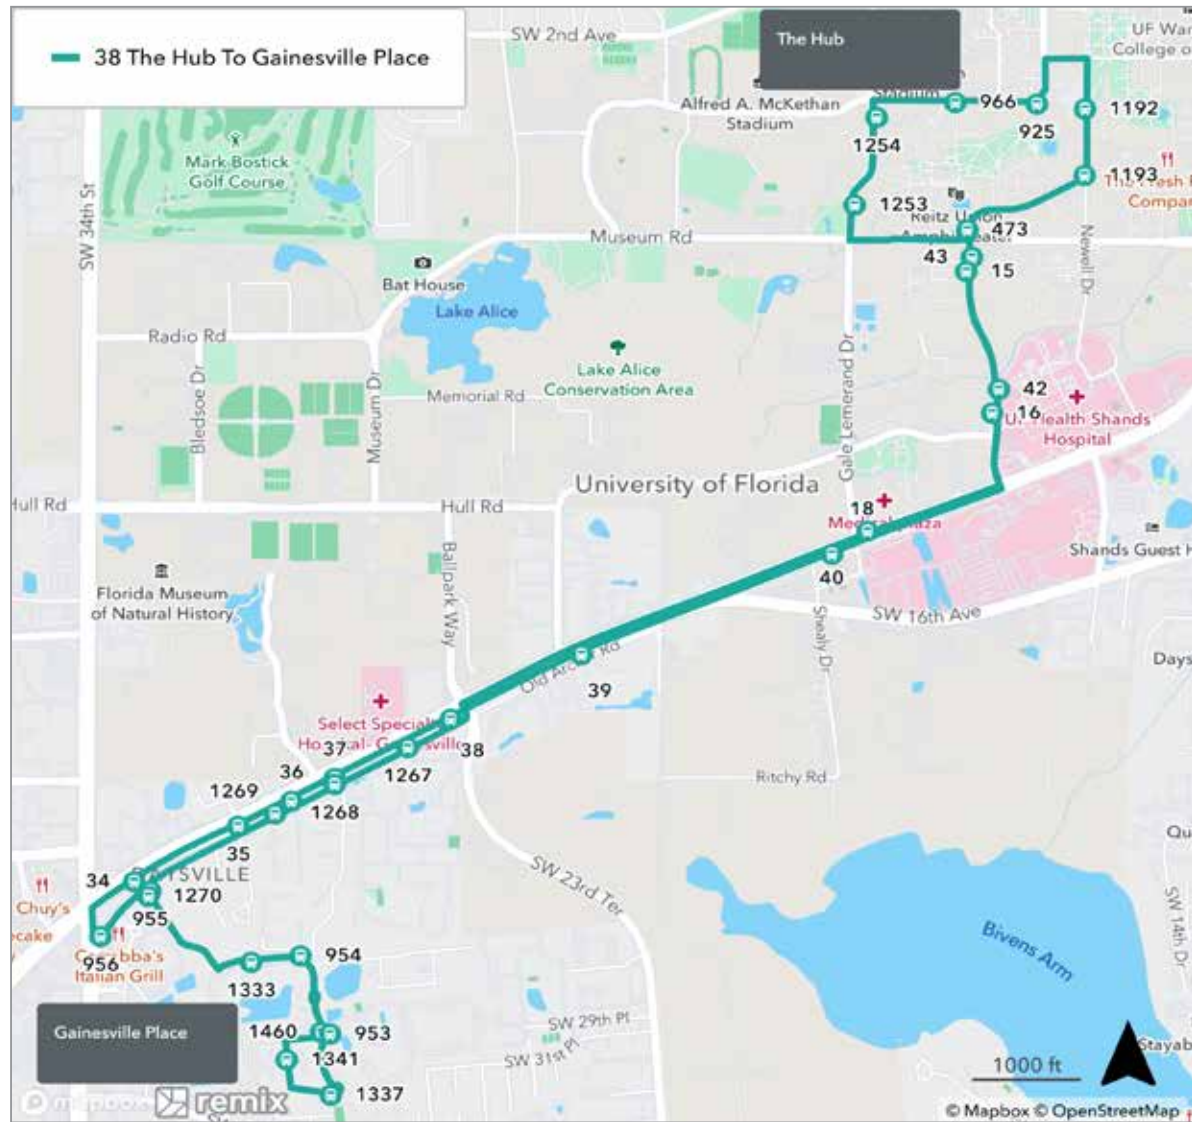

Complete Route

Days	Wait Time	First run	Last run
Monday-Friday	Every 10-45min.	GP 6:45am	The Hub 10:15pm
Saturday / Sunday	No Service.		

To Gainesville Place		
MONDAY THROUGH FRIDAY		
A Hub	B Shands @ Center Dr	C Gainesville Place
7:03	7:11	7:23
7:16	7:24	7:36

To the Hub		
MONDAY THROUGH FRIDAY		
C Gainesville Place	B Shands @ Center Dr	A Hub
6:45	6:56	7:03
6:55	7:07	7:16
7:15	7:27	7:36
7:25	7:37	7:46
7:35	7:47	7:56
7:45	7:57	8:06

To Gainesville Place		
MONDAY THROUGH FRIDAY		
A Hub	B Shands @ Center Dr	C Gainesville Place
7:36	7:44	7:56
7:46	7:54	8:06
7:56	8:04	8:16
8:06	8:14	8:26
8:16	8:24	8:36
8:26	8:34	8:46
8:36	8:44	8:56
8:46	8:54	9:06
8:56	9:04	9:16
9:06	9:14	9:26
9:16	9:24	9:36
9:26	9:34	9:46
9:36	9:44	9:56
9:46	9:54	10:06
9:56	10:04	10:16
10:06	10:14	10:26
10:16	10:24	10:36
10:26	10:34	10:46
10:36	10:44	10:56
10:46	10:54	11:06
10:56	11:04	11:16
11:06	11:14	11:26
11:16	11:24	11:36
11:26	11:34	11:46
11:36	11:44	11:56
11:46	11:54	12:06
11:56	12:04	12:16
12:06	12:14	12:26
12:16	12:24	12:36
12:26	12:34	12:46
12:36	12:44	12:56
12:46	12:54	1:06
12:56	1:04	1:16
1:06	1:14	1:26
1:16	1:24	1:36
1:26	1:34	1:46
1:36	1:44	1:56
1:46	1:54	2:06
1:56	2:04	2:16
2:06	2:14	2:26
2:16	2:24	2:36
2:26	2:34	2:46
2:36	2:44	2:56
2:46	2:54	3:06
2:56	3:04	3:16

To the Hub		
MONDAY THROUGH FRIDAY		
C Gainesville Place	B Shands @ Center Dr	A Hub
7:55	8:07	8:16
8:05	8:17	8:26
8:15	8:27	8:36
8:25	8:37	8:46
8:35	8:47	8:56
8:45	8:57	9:06
8:55	9:07	9:16
9:05	9:17	9:26
9:15	9:27	9:36
9:25	9:37	9:46
9:35	9:47	9:56
9:45	9:57	10:06
9:55	10:07	10:16
10:05	10:17	10:26
10:15	10:27	10:36
10:25	10:37	10:46
10:35	10:47	10:56
10:45	10:57	11:06
10:55	11:07	11:16
11:05	11:17	11:26
11:15	11:27	11:36
11:25	11:37	11:46
11:35	11:47	11:56
11:45	11:57	12:06
11:55	12:07	12:16
12:05	12:17	12:26
12:15	12:27	12:36
12:25	12:37	12:46
12:35	12:47	12:56
12:45	12:57	1:06
12:55	1:07	1:16
1:05	1:17	1:26
1:15	1:27	1:36
1:25	1:37	1:46
1:35	1:47	1:56
1:45	1:57	2:06
1:55	2:07	2:16
2:05	2:17	2:26
2:15	2:27	2:36
2:25	2:37	2:46
2:35	2:47	2:56
2:45	2:57	3:06
2:55	3:07	3:16
3:05	3:17	3:26
3:15	3:27	3:36
3:25	3:37	3:46