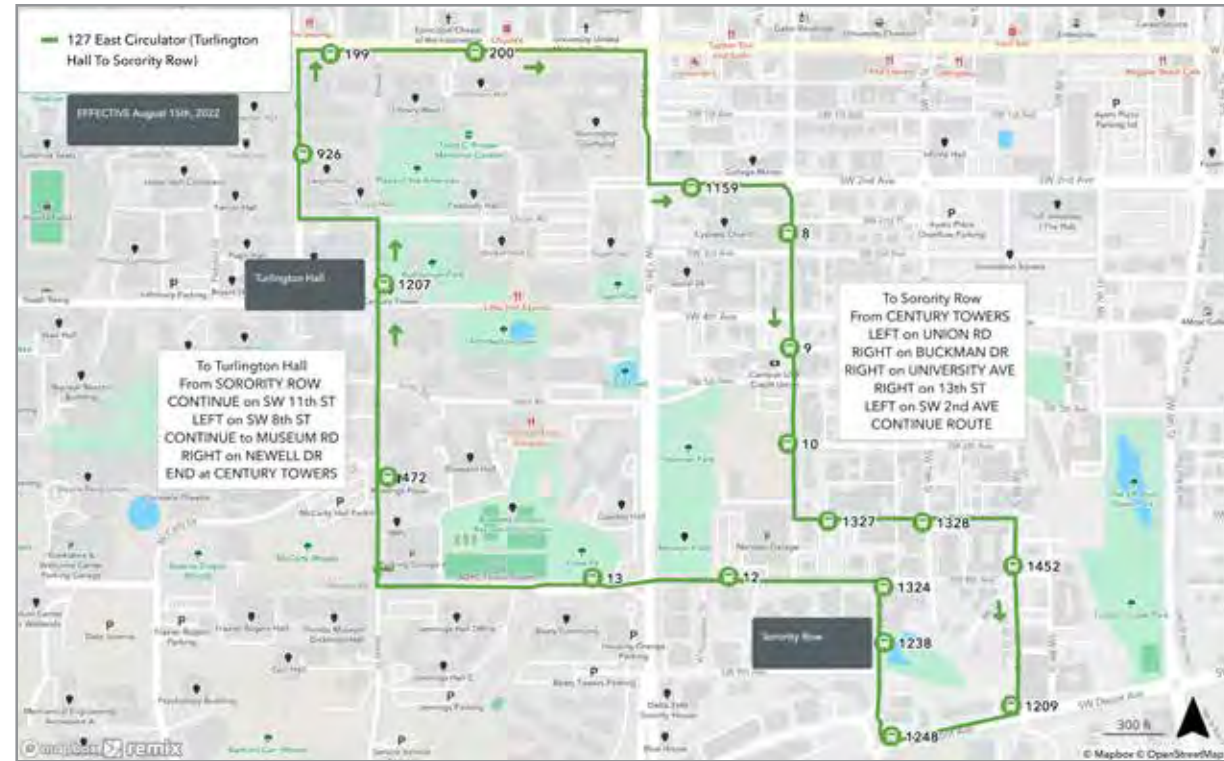

Complete Route

Days	Wait Time	First run	Last run
Monday-Friday	Every 15-30min.	Sorority Row 6:55 am	SW 2nd Ave 7:16 pm
Saturday / Sunday	No Service.		

To SW 2nd Avenue	
MONDAY THROUGH FRIDAY	
A Sorority Row	B SW 2nd Ave
6:55	7:11
7:10	7:26
7:25	7:41
7:40	7:56
7:55	8:11
8:10	8:26
8:25	8:41
8:40	8:56
8:55	9:11
9:10	9:26
9:25	9:41
9:40	9:56
9:55	10:11
10:10	10:26
10:25	10:41
10:40	10:56

To Sorority Row to	
MONDAY THROUGH FRIDAY	
B SW 2nd Ave	A Sorority Row
7:16	7:25
7:31	7:40
7:46	7:55
8:01	8:10
8:16	8:25
8:31	8:40
8:46	8:55
9:01	9:10
9:16	9:25
9:31	9:40
9:46	9:55
10:01	10:10
10:16	10:25
10:31	10:40
10:46	10:55
11:01	11:10

To SW 2nd Avenue	
MONDAY THROUGH FRIDAY	
A Sorority Row	B SW 2nd Ave
10:55	11:11
11:10	11:26
11:25	11:41
11:40	11:56
11:55	12:11
12:10	12:26
12:25	12:41
12:40	12:56
12:55	1:11
1:10	1:26
1:25	1:41
1:40	1:56
1:55	2:11
2:10	2:26
2:25	2:41
2:40	2:56
2:55	3:11
3:10	3:26
3:25	3:41
3:40	3:56
3:55	4:11
4:10	4:26
4:25	4:41
4:55	5:11
5:25	5:41
5:55	6:11
6:25	6:41
6:55	7:11

To Sorority Row to	
MONDAY THROUGH FRIDAY	
B SW 2nd Ave	A Sorority Row
11:16	11:25
11:31	11:40
11:46	11:55
12:01	12:10
12:16	12:25
12:31	12:40
12:46	12:55
1:01	1:10
1:16	1:25
1:31	1:40
1:46	1:55
2:01	2:10
2:16	2:25
2:31	2:40
2:46	2:55
3:01	3:10
3:16	3:25
3:31	3:40
3:46	3:55
4:01	4:10
4:16	4:25
4:31	4:40
4:46	4:55
5:16	5:25
5:46	5:55
6:16	6:25
6:46	6:55
7:16	7:25