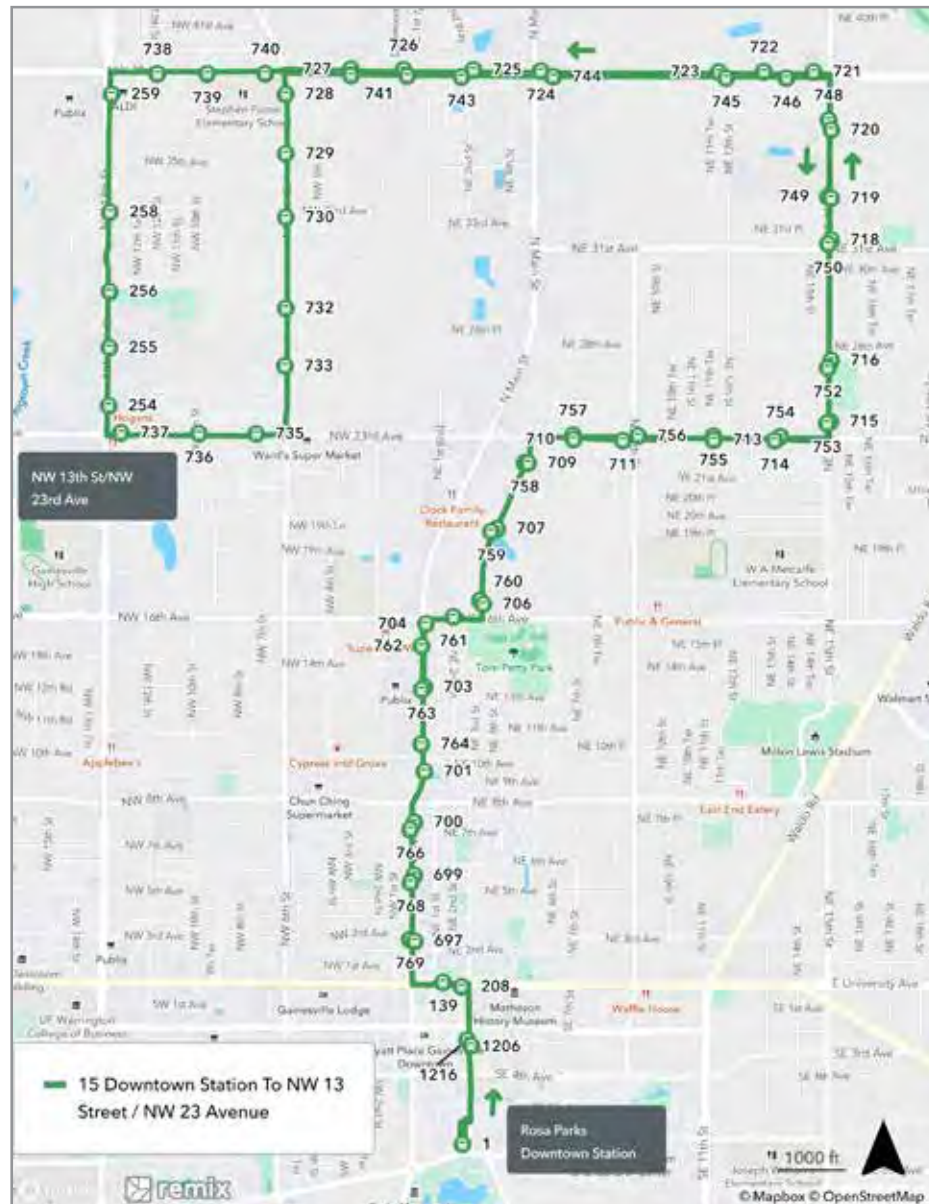

Complete Route

Days	Wait Time	First run	Last run
Monday-Friday	Every 30-60 min.	RPTS 6:00am	13th ST 10:27pm
Saturday	Every 60 min.	RPTS 7:00am	13th ST 5:25pm
Sunday	Every 60 min.	RPTS 10:00am	13th ST 5:25pm

To NW 13th St			
MONDAY THROUGH FRIDAY			
A Rosa Parks	B NE 15th St/ NE 39th Ave	C NW 13th St	
6:00	6:17	6:25	R
6:30	6:47	6:55	R
7:00	7:17	7:25	R
7:30	7:47	7:55	R
8:00	8:17	8:25	R
8:30	8:47	8:55	R
9:00	9:17	9:25	R
9:30	9:47	9:55	R
10:00	10:17	10:25	R
10:30	10:47	10:55	R
11:00	11:17	11:25	R
11:30	11:47	11:55	R
12:00	12:23	12:32	R
12:35	12:58	1:07	R
1:10	1:33	1:42	R
1:45	2:08	2:17	R
2:20	2:43	2:52	R
2:55	3:18	3:27	R
3:30	3:53	4:02	R
4:05	4:28	4:37	R
4:40	5:03	5:12	R
5:15	5:38	5:47	R
6:00	6:17	6:25	R
7:00	7:17	7:25	R
8:00	8:17	8:25	R
9:00	9:17	9:25	R
10:00	10:17	10:25	R

To NW 13th St			
SATURDAY			
A Rosa Parks	B NE 15th St/ NE 39th Ave	C NW 13th St	
7:00	7:17	7:25	
8:00	8:17	8:25	
9:00	9:17	9:25	
10:00	10:17	10:25	
11:00	11:17	11:25	
12:00	12:17	12:25	
1:00	1:17	1:25	
2:00	2:17	2:25	
3:00	3:17	3:25	
4:00	4:17	4:25	
5:00	5:17	5:25	

To Rosa Parks			
MONDAY THROUGH FRIDAY			
C NW 13th St	B NE 15th St/ NE 39th Ave	A Rosa Parks	
6:27	6:35	6:54	R
6:57	7:05	7:24	R
7:27	7:35	7:54	R
7:57	8:05	8:24	R
8:27	8:35	8:54	R
8:57	9:05	9:24	R
9:27	9:35	9:54	R
9:57	10:05	10:24	R
10:27	10:35	10:54	R
10:57	11:05	11:24	R
11:27	11:35	11:54	R
11:59	12:09	12:29	R
12:34	12:44	1:04	R
1:09	1:19	1:39	R
1:44	1:54	2:14	R
2:19	2:29	2:49	R
2:54	3:04	3:24	R
3:29	3:39	3:59	R
4:04	4:14	4:34	R
4:39	4:49	5:09	R
5:14	5:24	5:44	R
5:49	5:59	6:19	R
6:27	6:35	6:54	R
7:27	7:35	7:54	R
8:27	8:35	8:54	R
9:27	9:35	9:54	R
10:27	10:35	10:54	R

To Rosa Parks			
SATURDAY			
C NW 13th St	B NE 15th St/ NE 39th Ave	A Rosa Parks	
7:25	7:35	7:54	
8:25	8:35	8:54	
9:25	9:35	9:54	
10:25	10:35	10:54	
11:25	11:35	11:54	
12:25	12:35	12:54	
1:25	1:35	1:54	
2:25	2:35	2:54	
3:25	3:35	3:54	
4:25	4:35	4:54	
5:25	5:35	5:54