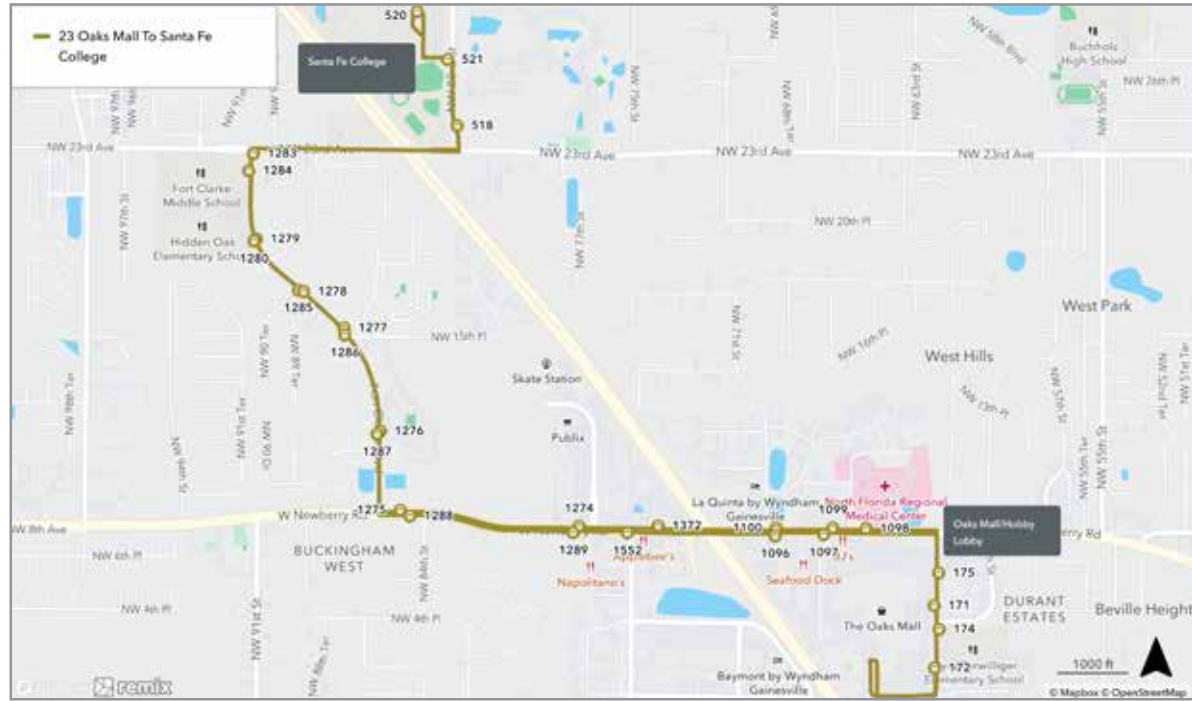

Complete Route

Days	Wait Time	First run	Last run
Monday-Friday	Every 18-44 min.	Oaks Mall 7:27am	SFC 10:03pm
Saturday / Sunday	No Service.		

To Santa Fe		
MONDAY THROUGH FRIDAY		
A Oaks Mall	B Santa Fe	
7:27	7:42	R
8:11	8:26	R
8:32	8:44	
8:50	9:02	R
9:08	9:20	
9:26	9:38	R
9:44	9:56	
10:02	10:14	R
10:20	10:32	
10:38	10:50	R
10:56	11:08	
11:16	11:28	R

To Oaks Mall		
MONDAY THROUGH FRIDAY		
B Santa Fe	A Oaks Mall	
7:46	8:03	R
8:32	8:44	R
8:50	9:02	
9:08	9:20	R
9:26	9:38	
9:44	9:56	R
10:02	10:14	
10:20	10:32	R
10:38	10:50	
10:56	11:08	R
11:14	11:26	
11:34	11:46	R

To Santa Fe		
MONDAY THROUGH FRIDAY		
A Oaks Mall	B Santa Fe	
11:36	11:51	
11:58	12:13	R
12:20	12:35	
12:42	12:57	R
1:04	1:19	
1:26	1:41	R
1:48	2:03	
2:10	2:25	R
2:32	2:47	
2:54	3:09	R
3:16	3:31	
3:38	3:53	R
4:00	4:15	
4:22	4:37	R
4:44	4:59	
5:06	5:21	
5:28	5:43	
5:50	6:05	
6:12	6:24	
6:48	6:59	
7:18	7:29	
7:48	7:59	
8:18	8:29	
8:48	8:59	
9:18	9:29	
9:48	9:59	

To Oaks Mall		
MONDAY THROUGH FRIDAY		
B Santa Fe	A Oaks Mall	
11:56	12:13	
12:18	12:35	R
12:40	12:57	
1:02	1:19	R
1:24	1:41	
1:46	2:03	R
2:08	2:25	
2:30	2:47	R
2:52	3:09	
3:14	3:31	R
3:36	3:53	
3:58	4:15	R
4:20	4:37	
4:42	4:59	R
5:04	5:21	
5:26	5:43	
5:48	6:05	
6:10	6:27	
6:30	6:42	
7:03	7:15	
7:33	7:45	
8:03	8:15	
8:33	8:45	
9:03	9:15	
9:33	9:45	
10:03	10:15