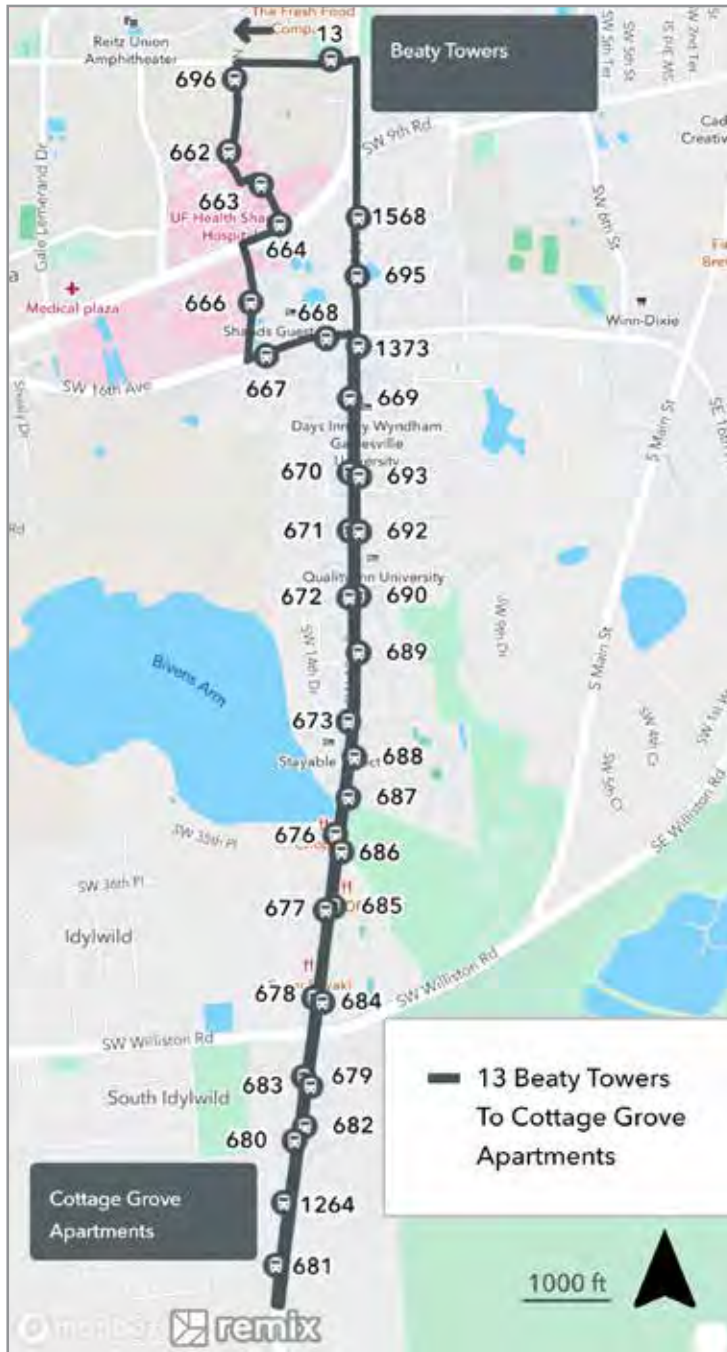

Complete Route

Days	Wait Time	First run	Last run
Monday-Friday	Every 15-45 min.	CGA 6:51am	UFHealth 11:00pm
Saturday	Every 60 min.	CGA 7:06am	CGA 6:06pm
Sunday	Every 60 min.	CGA 10:06am	Beaty Towers 5:50pm