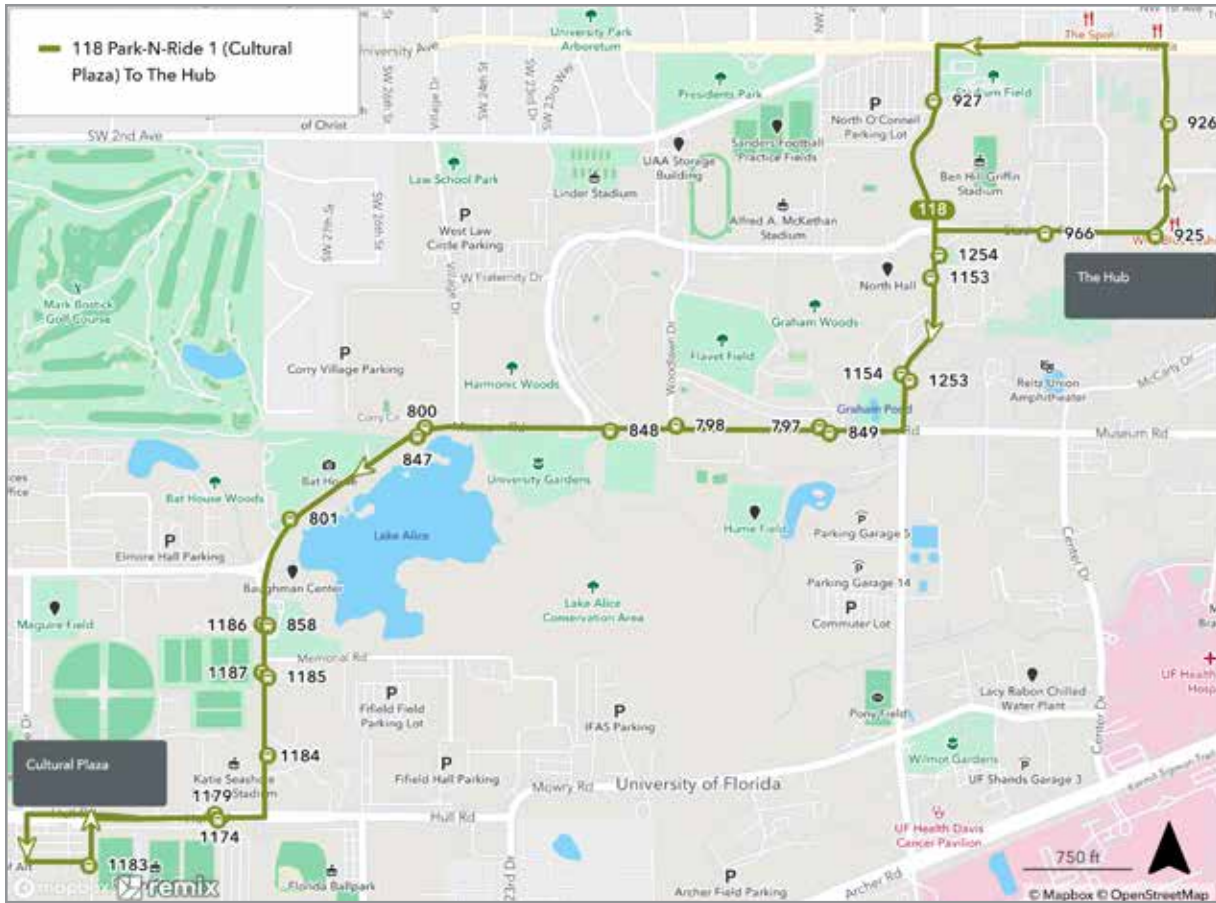

Complete Route

118

ROUTE

THE HUB
TO CULTURAL PLAZA

Days	Wait Time	First run	Last run
Monday-Friday	Every 7-28 min.	Cultural Plaza 7:00 am	The Hub 7:03 pm
Saturday / Sunday	No Service.		

To Cultural Plaza	
MONDAY THROUGH FRIDAY	
A The Hub	B Cultural Plaza
7:09	7:22
7:23	7:36
7:37	7:50
7:44	7:57
7:51	8:04
7:58	8:11
8:05	8:18
8:12	8:25
8:19	8:32

To The Hub	
MONDAY THROUGH FRIDAY	
B Cultural Plaza	A The Hub
7:00	7:09
7:14	7:23
7:28	7:37
7:35	7:44
7:42	7:51
7:49	7:58
7:56	8:05
8:03	8:12
8:10	8:19
8:17	8:26
8:24	8:33
8:31	8:40
8:38	8:47