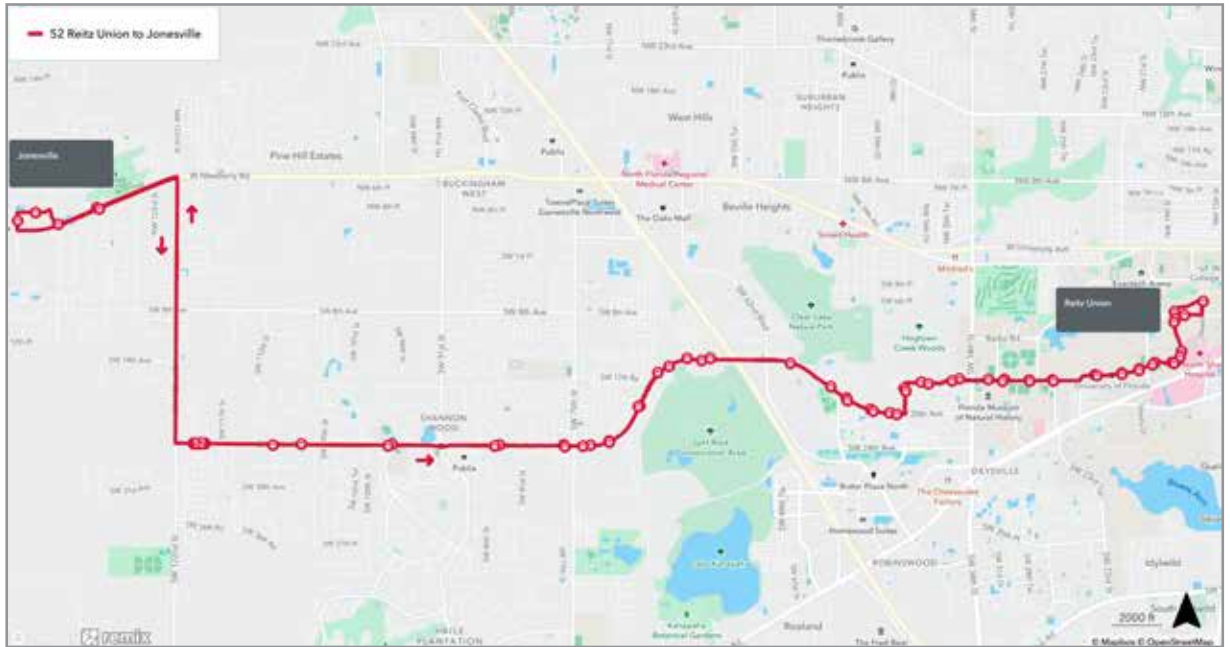

Complete Route

Days	Wait Time	First run	Last run
Monday-Friday	Every 60-120 min.	UF Health 6:00 am	Jonesville 6:00 pm
Saturday / Sunday	No Service.		

To Reitz Union		
MONDAY THROUGH FRIDAY		
A UF Health	B Jonesville	
6:00	6:55	R
7:00	7:55	R
8:00	8:55	R
9:00	9:55	R
10:00	10:55	R
12:00	12:55	R
2:00	2:55	R
3:00	3:55	R
4:00	4:55	R
5:00	5:55	R

To Downtown		
MONDAY THROUGH FRIDAY		
B Jonesville	A UF Health	
7:00	7:55	R
8:00	8:55	R
9:00	9:55	R
10:00	10:55	R
11:00	11:55	R
1:00	1:55	R
3:00	3:55	R
4:00	4:55	R
5:00	5:55	R
6:00	6:55	R