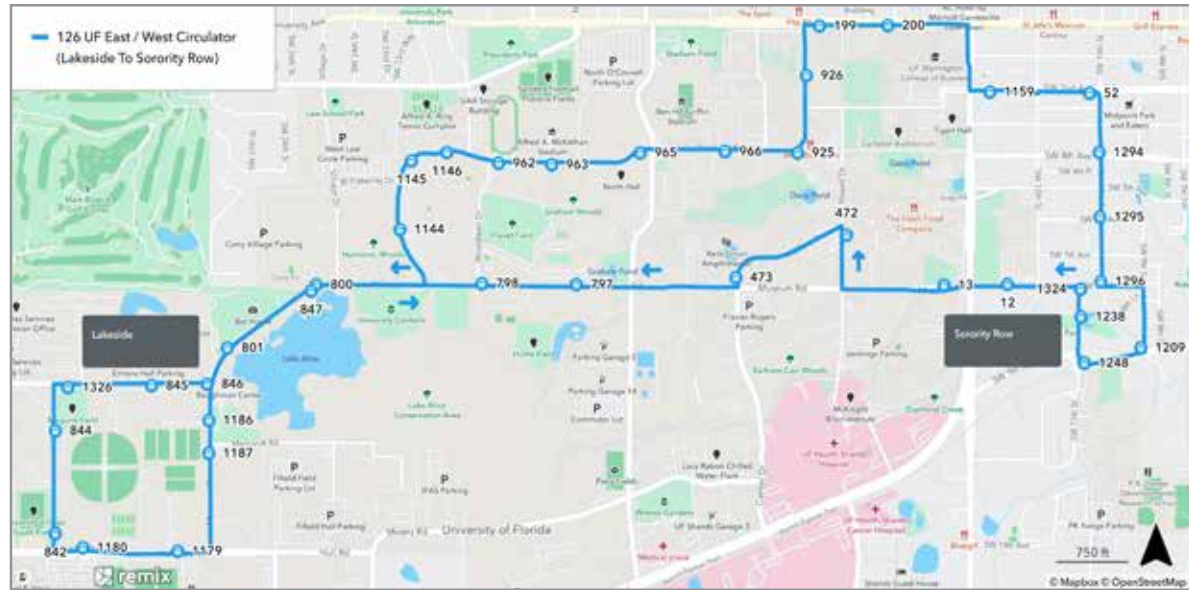

Complete Route

Days	Wait Time	First run	Last run
Monday-Friday	Every 20 min.	Sorority Row 6:55 pm	Lakeside 10:55 pm
Saturday	Every 20-40 min.	Sorority Row 10:55 am	Lakeside 10:55 pm
Sunday	Every 40 min.	Sorority Row 10:55 am	Lakeside 5:55 pm

NOTE: Decrease in frequency on weekdays. No service on weekends.

To SW 2nd Avenue		
MONDAY THROUGH FRIDAY		
A Sorority Row	B Reitz Union	C Lakeside
6:55	7:02	7:13
7:15	7:22	7:33
7:35	7:42	7:53
7:55	8:02	8:13
8:15	8:22	8:33
8:35	8:42	8:53
8:55	9:02	9:13
9:15	9:22	9:33
9:35	9:42	9:53
9:55	10:02	10:13
10:15	10:22	10:33
10:35	10:42	10:53

To Eastwood Sorority Row		
MONDAY THROUGH FRIDAY		
C Lakeside	B The Hub	A Sorority Row
7:15	7:23	7:33
7:35	7:43	7:53
7:55	8:03	8:13
8:15	8:23	8:33
8:35	8:43	8:53
8:55	9:03	9:13
9:15	9:23	9:33
9:35	9:43	9:53
9:55	10:03	10:13
10:15	10:23	10:33
10:35	10:43	10:53
10:55	11:03	11:13

To SW 2nd Avenue		
SATURDAY		
A Sorority Row	B Reitz Union	C Lakeside
6:55	7:02	7:13
7:15	7:22	7:33
7:35	7:42	7:53
7:55	8:02	8:13
8:15	8:22	8:33
8:35	8:42	8:53
8:55	9:02	9:13
9:15	9:22	9:33
9:35	9:42	9:53
9:55	10:02	10:13
10:15	10:22	10:33
10:35	10:42	10:53

To Eastwood Sorority Row		
SATURDAY		
C Lakeside	B The Hub	A Sorority Row
7:15	7:23	7:33
7:35	7:43	7:53
7:55	8:03	8:13
8:15	8:23	8:33
8:35	8:43	8:53
8:55	9:03	9:13
9:15	9:23	9:33
9:35	9:43	9:53
9:55	10:03	10:13
10:15	10:23	10:33
10:35	10:43	10:53
10:55	11:03	11:13

To SW 2nd Avenue		
SUNDAY		
A Sorority Row	B Reitz Union	C Lakeside
6:55	7:02	7:13
7:15	7:22	7:33
7:35	7:42	7:53
7:55	8:02	8:13
8:15	8:22	8:33
8:35	8:42	8:53
8:55	9:02	9:13
9:15	9:22	9:33
9:35	9:42	9:53
9:55	10:02	10:13
10:15	10:22	10:33
10:35	10:42	10:53

To Eastwood Sorority Row		
SUNDAY		
C Lakeside	B The Hub	A Sorority Row
7:15	7:23	7:33
7:35	7:43	7:53
7:55	8:03	8:13
8:15	8:23	8:33
8:35	8:43	8:53
8:55	9:03	9:13
9:15	9:23	9:33
9:35	9:43	9:53
9:55	10:03	10:13
10:15	10:23	10:33
10:35	10:43	10:53
10:55	11:03	11:13