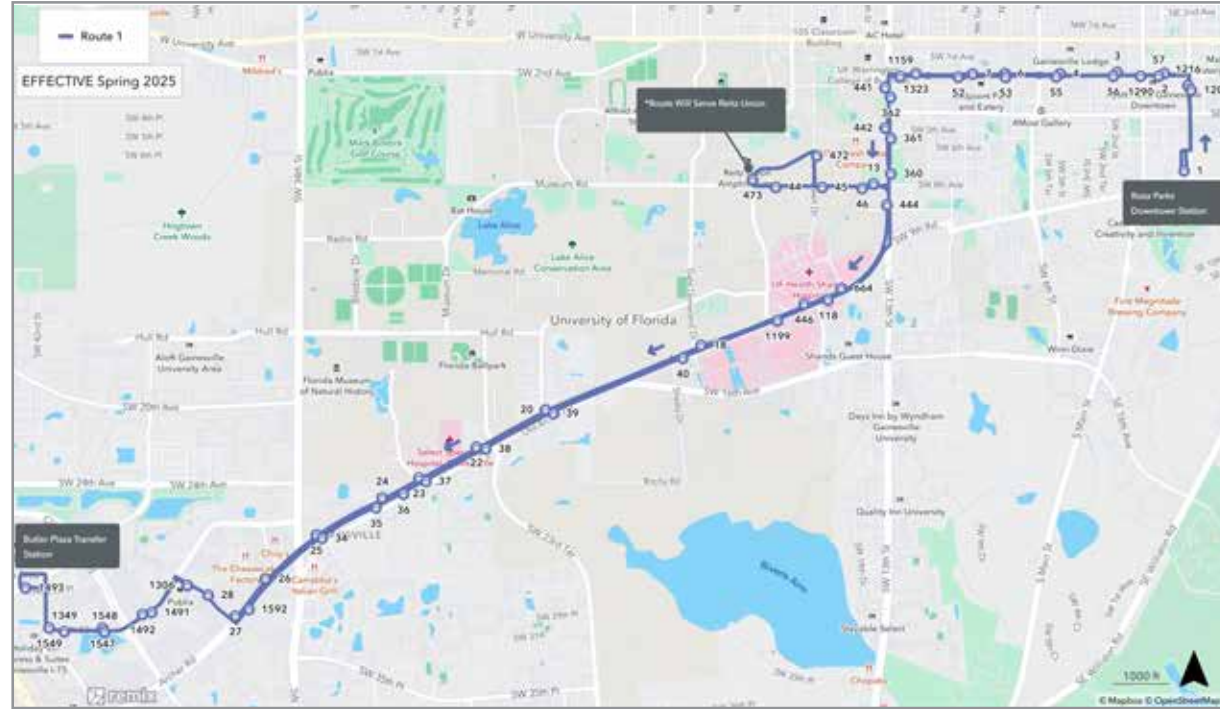

Complete Route

Days	Wait Time	First run	Last run
Monday-Friday	Every 30-90 min	BPTS 5:45am	BPTS 10:13pm
Saturday	Every 33-36 min	RPDS 6:00am	BPTS 6:43pm
Sunday	Every 70 min	RPDS 10:00am	BPTS 5:35pm

To Butler Plaza			
MONDAY THROUGH FRIDAY			
A Rosa Parks	B UF Health	C Butler Plaza	
6:00	6:13	6:35	R
6:30	6:43	7:05	R
7:00	7:13	7:35	R
7:30	7:43	8:05	R
8:00	8:13	8:35	R
8:30	8:43	9:05	R
9:00	9:13	9:35	R
9:30	9:43	10:05	R
10:00	10:13	10:35	R
10:30	10:43	11:05	R
11:00	11:13	11:35	R
11:30	11:43	12:05	R
12:00	12:13	12:35	R
12:30	12:43	1:05	R
1:00	1:13	1:35	R
1:30	1:43	2:05	R
2:00	2:13	2:35	R
2:30	2:43	3:05	R
3:00	3:13	3:35	R
3:30	3:43	4:05	R
4:00	4:13	4:35	R
4:30	4:43	5:05	R
5:00	5:13	5:35	R
5:30	5:43	6:05	R
6:00	6:13	6:35	R
6:30	6:43	7:05	R
8:00	8:13	8:35	R
9:30	9:43	10:05	R

To Rosa Parks			
MONDAY THROUGH FRIDAY			
C Butler Plaza	B UF Health	A Rosa Parks	
5:45	6:05	6:22	R
6:43	7:03	7:20	R
7:13	7:33	7:50	R
7:43	8:03	8:20	R
8:13	8:33	8:50	R
8:43	9:03	9:20	R
9:13	9:33	9:50	R
9:43	10:03	10:20	R
10:13	10:33	10:50	R
10:43	11:03	11:20	R
11:13	11:33	11:50	R
11:43	12:03	12:20	R
12:13	12:33	12:50	R
12:43	1:03	1:20	R
1:13	1:33	1:50	R
1:43	2:03	2:20	R
2:13	2:33	2:50	R
2:43	3:03	3:20	R
3:13	3:33	3:50	R
3:43	4:03	4:20	R
4:13	4:33	4:50	R
4:43	5:03	5:20	R
5:13	5:33	5:50	R
5:43	6:03	6:20	R
6:13	6:33	6:50	R
6:43	7:03	7:20	R
7:13	7:33	7:50	R
8:43	9:03	9:20	R
10:13	10:33	10:50	R

To Butler Plaza			
SATURDAY			
A Rosa Parks	B UF Health	C Butler Plaza	
6:00	6:12	6:27	
6:33	6:45	7:00	
7:06	7:18	7:33	
7:39	7:51	8:06	
8:12	8:24	8:39	
8:45	8:57	9:12	
9:18	9:30	9:45	
9:51	10:03	10:18	
10:24	10:36	10:51	
10:57	11:09	11:24	

To Rosa Parks			
SATURDAY			
C Butler Plaza	B UF Health	A Rosa Parks	
6:36	6:48	7:00	
7:09	7:21	7:33	
7:42	7:54	8:06	
8:15	8:27	8:39	
8:48	9:00	9:12	
9:21	9:33	9:45	
9:54	10:06	10:18	
10:27	10:39	10:51	
11:00	11:12	11:24	
11:33	11:45	11:57