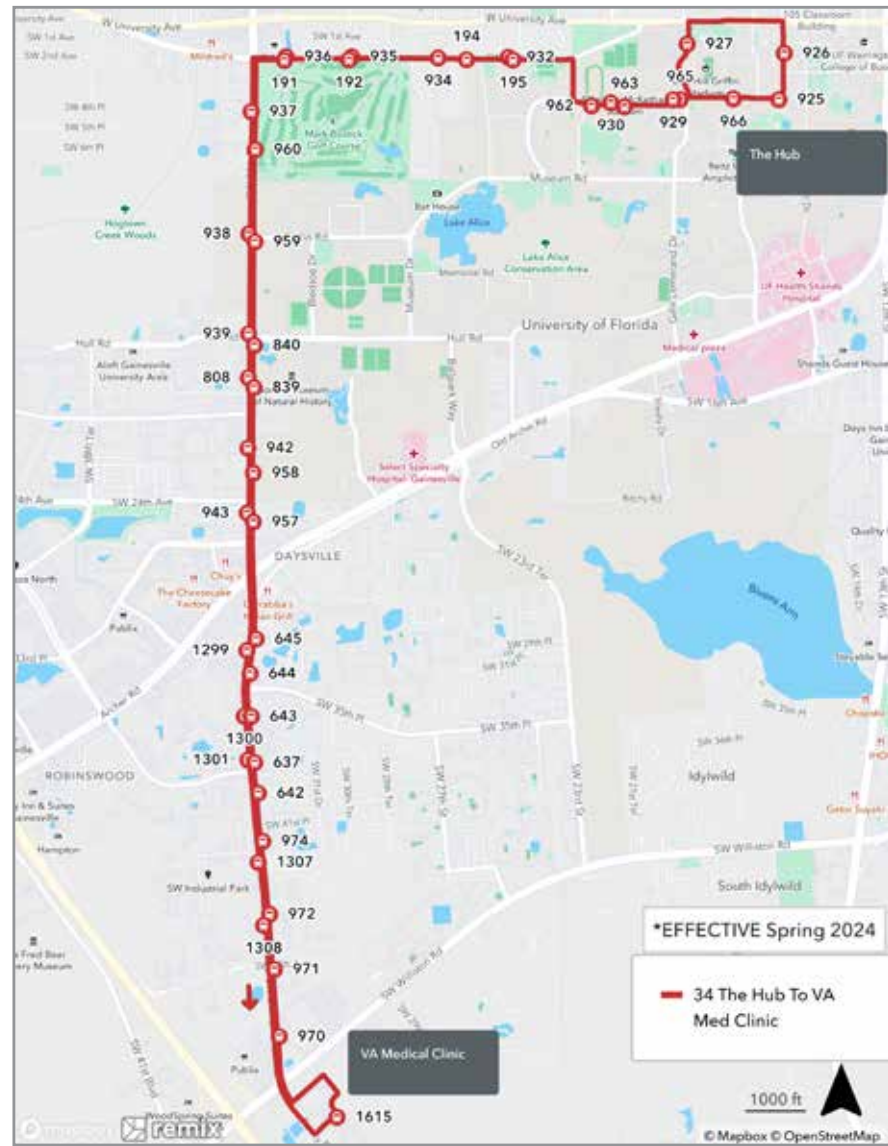

Complete Route

Days	Wait Time	First run	Last run
Monday-Friday	Every 50-65 min.	Lexington 6:50 am	The Hub 10:44 pm
Saturday / Sunday	No Service.		

NOTE: Decrease in frequency on weekdays. Service ends at 11:00pm.

To Lexington Crossing			
MONDAY THROUGH FRIDAY			
A The Hub	B Westgate Plaza	C Lexington Crossing	
7:21	7:33	7:49	R
8:26	8:38	8:54	R

To The Hub			
MONDAY THROUGH FRIDAY			
C Lexington Crossing	B Westgate Plaza	A The Hub	
6:50	7:08	7:18	R
7:55	8:13	8:23	R
9:00	9:18	9:28	R

To Lexington Crossing			
MONDAY THROUGH FRIDAY			
A The Hub	B Westgate Plaza	C Lexington Crossing	
9:31	9:43	9:59	R
10:36	10:48	11:04	R
11:41	11:53	12:09	R
12:46	12:58	1:14	R
1:51	2:03	2:19	R
2:56	3:08	3:24	R
4:01	4:13	4:29	R
5:06	5:18	5:34	R
6:11	6:23	6:39	R
7:16	7:28	7:44	R
8:14	8:22	8:34	R
9:04	9:12	9:24	R
9:54	10:02	10:14	R
10:44	10:52	11:04	R

To The Hub			
MONDAY THROUGH FRIDAY			
C Lexington Crossing	B Westgate Plaza	A The Hub	
10:05	10:23	10:33	R
11:10	11:28	11:38	R
12:15	12:33	12:43	R
1:20	1:38	1:48	R
2:25	2:43	2:53	R
3:30	3:48	3:58	R
4:35	4:53	5:03	R
5:40	5:58	6:08	R
6:45	7:03	7:13	R
7:44	7:58	8:07	R
8:34	8:48	8:57	R
9:24	9:38	9:47	R
10:14	10:28	10:37	R