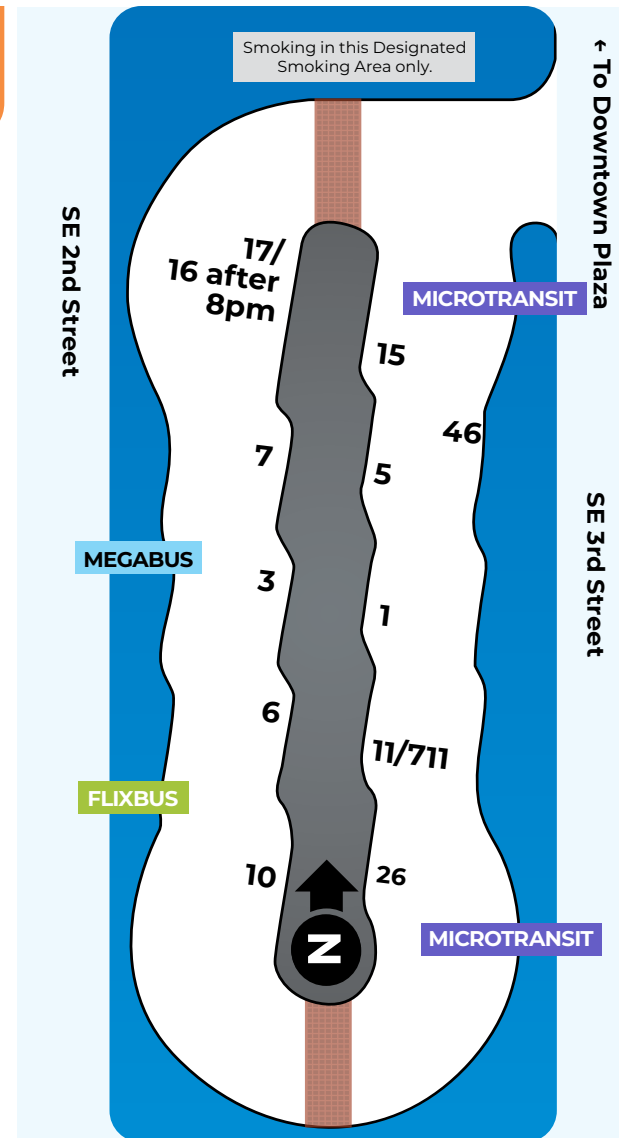

ROSA PARKS TRANSFER STATION

SERVICING ROUTES

1, 3, 5, 6, 7, 10, 11, 15, 16 after 8pm, 17, 26, & 711

ADDRESS

700 SE 3rd Street, is located at the corner of SE 3rd Street and Depot Avenue.

HOURS OF SERVICE

Monday-Friday: 8:00am - 3:45pm.
Closed Saturday, Sunday and holidays.

Customer Service 352-334-2600

PASSES AND SCHEDULES

Passes and schedules may be obtained at the Rosa Parks Transfer Station. Call (352) 334-2600, or visit our website, www.go-rt.com.

MAILING ADDRESS

Regional Transit System
Station 5 P.O. Box 490 Gainesville, FL
32627-0490

BUTLER PLAZA TRANSFER STATION

SERVICING ROUTES

1 • 12 • 33 • 37 • 75