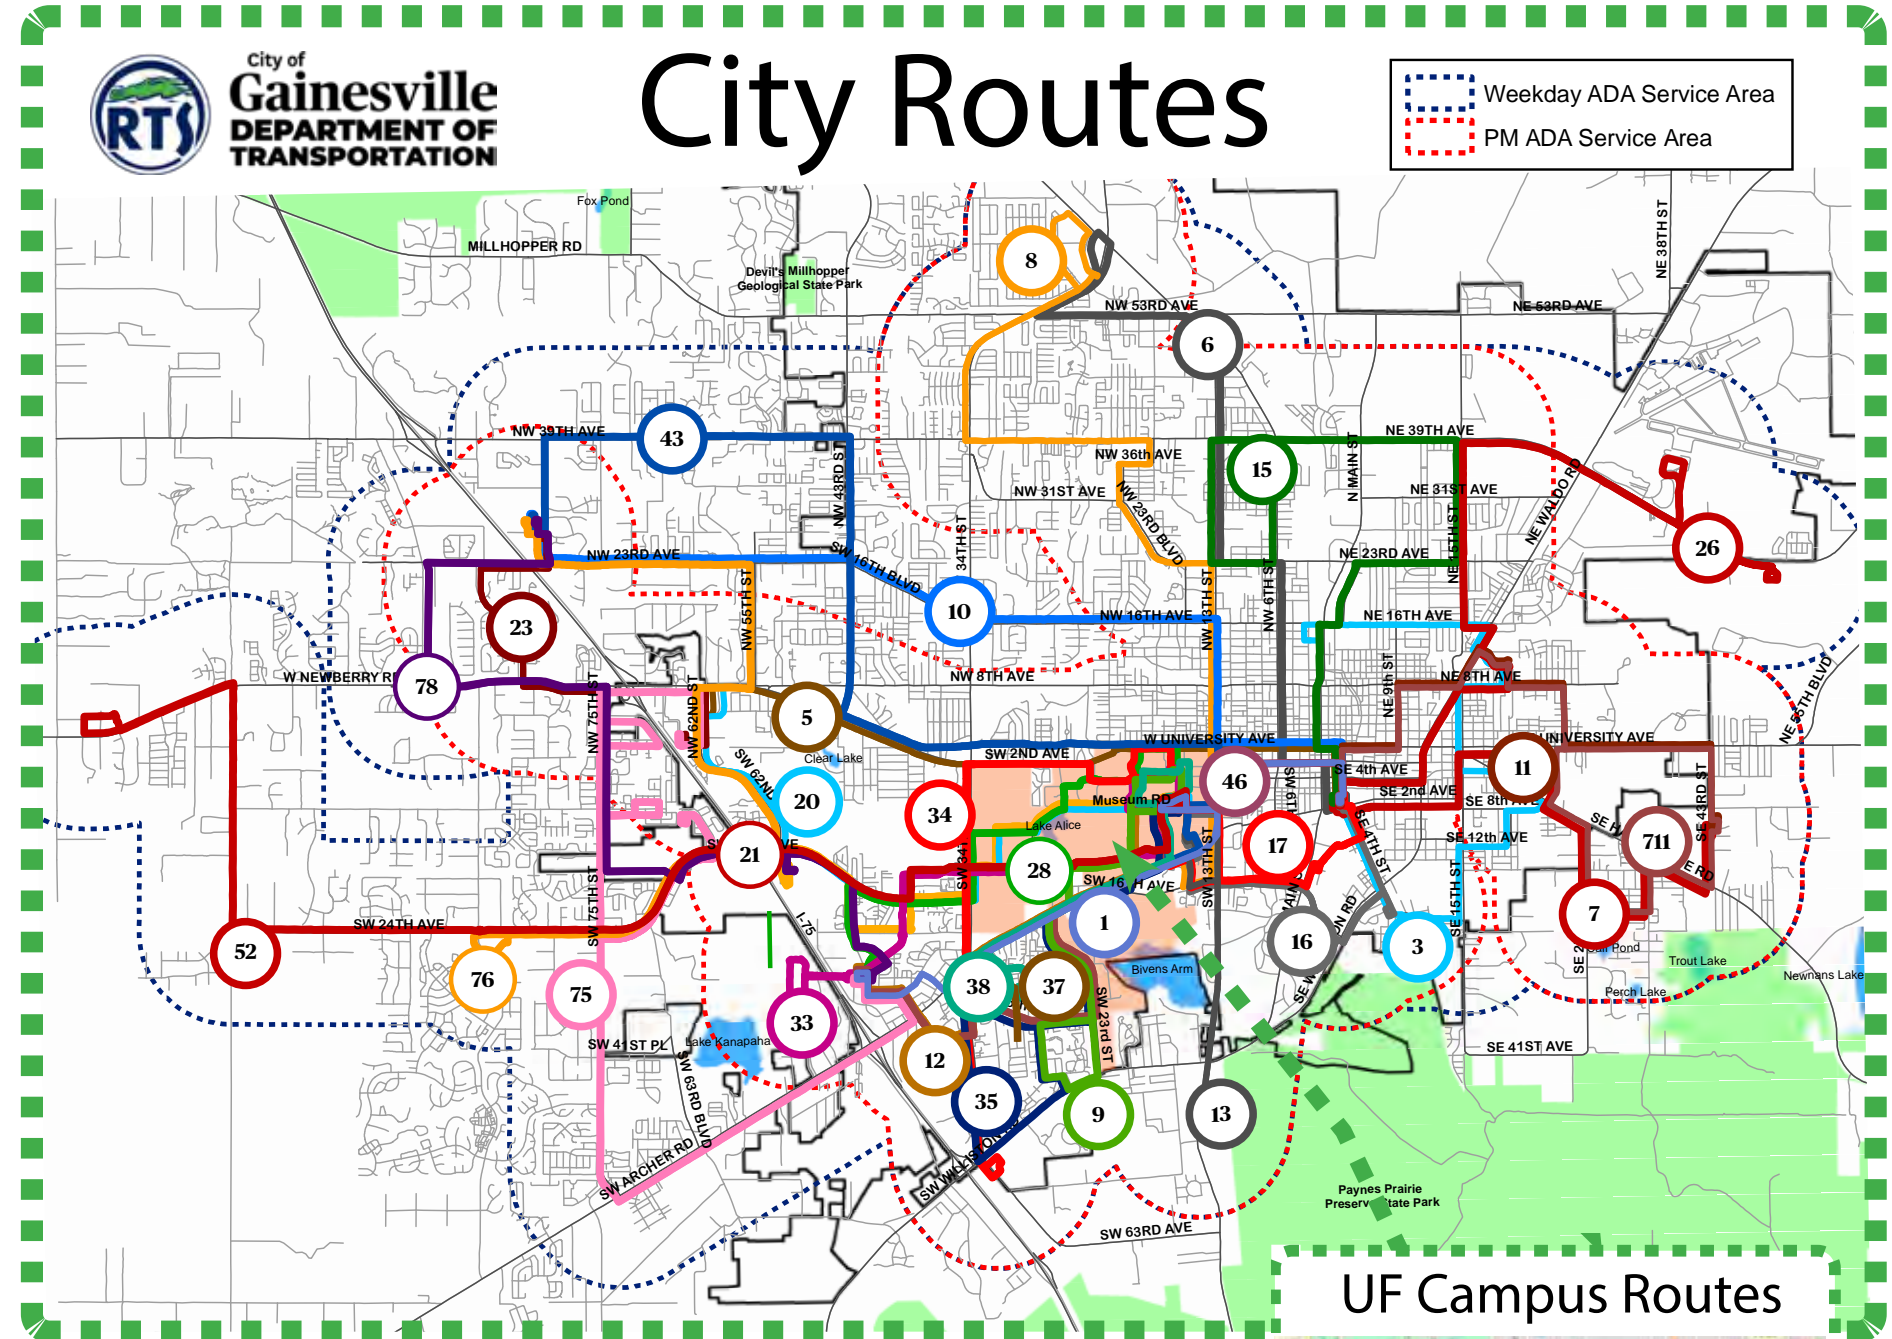

- 1 Rosa Parks Transfer Station to Butler Plaza Transfer Station
- 3 Rosa Parks Transfer Station to N Main Post Office
- 5 Rosa Parks Transfer Station to Oaks Mall
- 6 Rosa Parks Transfer Station to N Walmart Supercenter
- 7 Rosa Parks Transfer Station to Eastwood Meadows
- 8 Shands to North Walmart Supercenter
- 9 Reitz Union to Hunters Run
- 10 Rosa Parks Transfer Station to Santa Fe
- 11 Rosa Parks Transfer Station to Eastwood Meadows
- 12 Rosa Parks Transfer Station to Butler Plaza Transfer Station
- 13 Beaty Towers to Cottage Grove Apartments
- 15 Rosa Parks Transfer Station to NW 13th St
- 16 Beaty Towers to Sugar Hill
- 17 Beaty Towers to Rosa Parks RTS Downtown Station
- 20 Reitz Union to Oaks Mall
- 21 Reitz Union to Cabana Beach
- 23 Oaks Mall to Santa Fe (via Fort Clarke Blvd.)
- 26 Rosa Parks Transfer Station to Airport
- 28 Butler Plaza Transfer Station to The Hub
- 33 Butler Plaza Transfer Station to Midtown
- 34 The Hub to Lexington Crossing
- 35 Reitz Union to SW 35th Place
- 37 Reitz Union to Butler Plaza Transfer Station
- 38 The Hub to Gainesville Place
- 43 Shands to Santa Fe
- 46 Reitz Union to Rosa Parks Downtown Station
- 52 Jonesville to UF Health
- 75 Oaks Mall to Butler Plaza Transfer Station
- 76 Haile Market Place to Santa Fe
- 78 Butler Plaza Transfer Station to Santa Fe
- 118 The Hub to Cultural Plaza
- 122 Alight Apartments to Animal Science
- 126 Sorority Row to Lakeside
- 127 Sorority Row to SW 2nd Avenue
- 600 Last Mile / First Mile Eastside to Rosa Parks Transfer Station
- 711 Rosa Parks Transfer Station to Eastwood Meadows