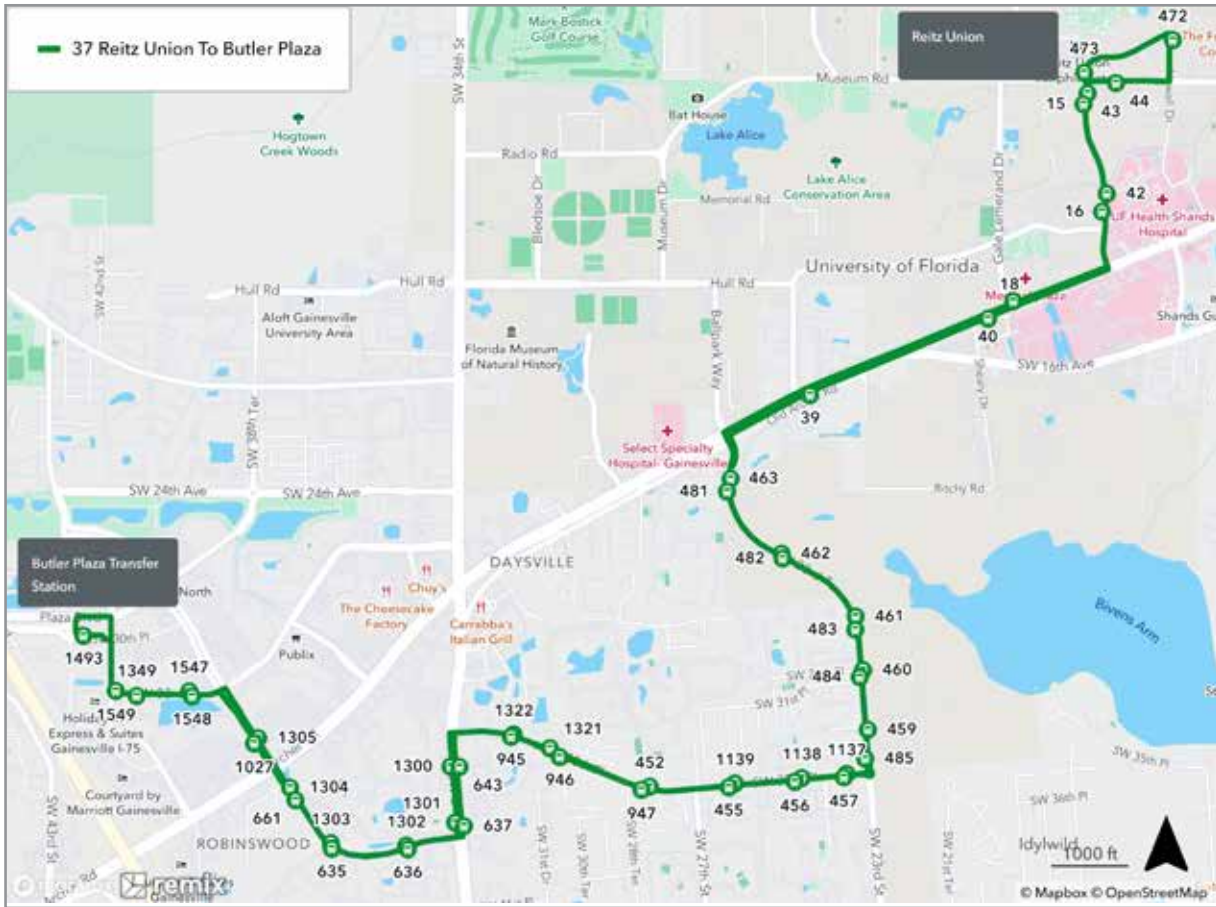

Complete Route

37 ROUTE

REITZ UNION TO BUTLER PLAZA TRANSFER STATION

Days	Wait Time	First run	Last run
Monday-Friday	Every 27-59 min.	BPTS 7:00am	BPTS 10:19pm
Saturday	Every 50 min.	Reitz Union 8:48am	BPTS 8:00pm
Sunday	Every 50 min.	BPTS 10:00am	BPTS 5:30pm

NOTE: Decrease in frequency on weekdays.

To Reitz Union			
MONDAY THROUGH FRIDAY			
A Reitz Union	B University Commons	C Butler Plaza	
7:26	7:33	7:45	
8:20	8:27	8:39	
8:47	8:54	9:06	R
9:14	9:21	9:33	
9:41	9:48	10:00	R
10:08	10:15	10:27	
10:35	10:42	10:54	R

To Butler Plaza			
MONDAY THROUGH FRIDAY			
C Butler Plaza	B University Commons	A Reitz Union	
7:00	7:14	7:26	
7:54	8:08	8:20	
8:21	8:35	8:47	R
8:48	9:02	9:14	
9:15	9:29	9:41	R
9:42	9:56	10:08	
10:09	10:23	10:35	R
10:36	10:50	11:02	
11:03	11:17	11:29	R