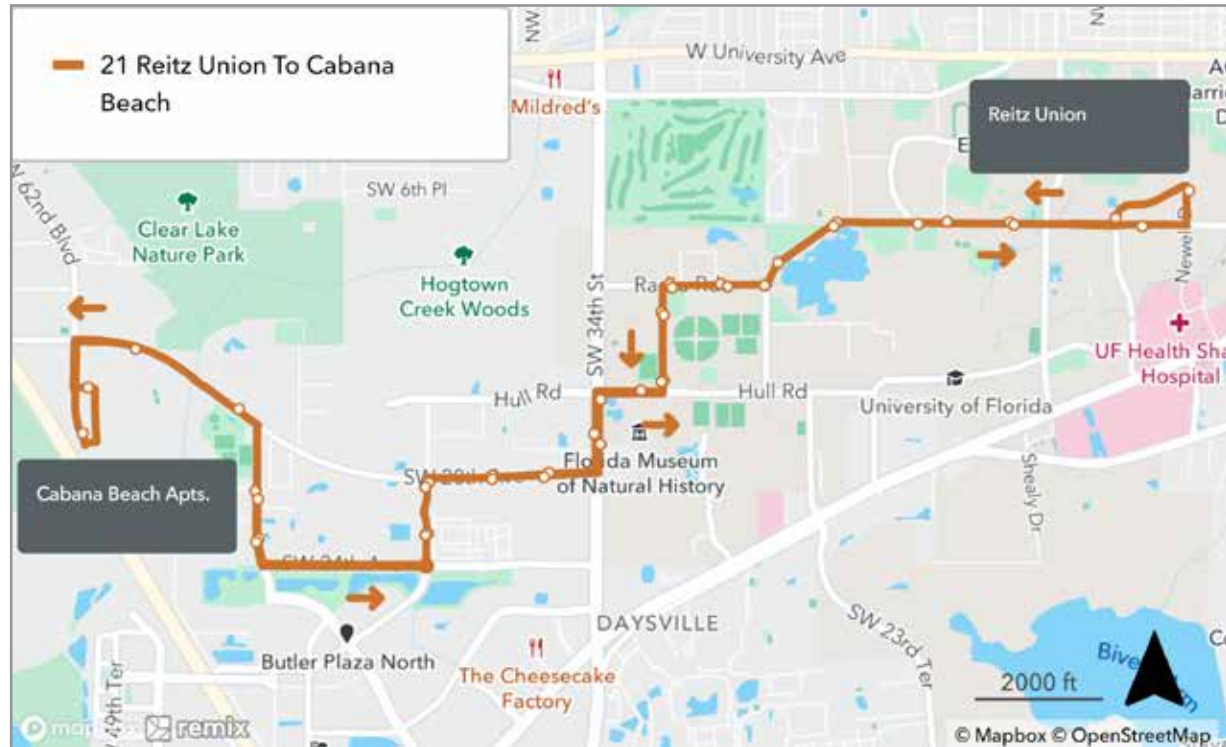

Complete Route

Days	Wait Time	First run	Last run
Monday-Friday	Every 18-52 min.	Cabana Beach 6:53am	Cabana Beach 7:12pm
Saturday / Sunday	No Service.		

To Oaks Mall		
MONDAY THROUGH FRIDAY		
A Reitz Union	B 34th St Plaza	C Oaks Mall
11:16	11:26	11:36
11:34	11:44	11:54
11:52	12:02	12:12
12:10	12:20	12:30
12:28	12:38	12:48
12:46	12:56	1:06
1:04	1:14	1:24
1:22	1:32	1:42
1:40	1:50	2:00
1:58	2:08	2:18
2:16	2:26	2:36
2:34	2:44	2:54
2:52	3:02	3:12
3:10	3:20	3:30
3:28	3:38	3:48
3:46	3:56	4:06
4:04	4:14	4:24
4:22	4:32	4:42
4:40	4:50	5:00
4:58	5:08	5:18
5:16	5:26	5:36
5:34	5:44	5:54
5:52	6:05	6:15
6:44	6:57	7:07

To Reitz Union		
MONDAY THROUGH FRIDAY		
C Oaks Mall	B 34th St Plaza	A Reitz Union
11:41	11:54	12:09
11:59	12:12	12:27
12:17	12:30	12:45
12:35	12:48	1:03
12:53	1:06	1:21
1:11	1:24	1:39
1:29	1:42	1:57
1:47	2:00	2:15
2:05	2:18	2:33
2:23	2:36	2:51
2:41	2:54	3:09
2:59	3:12	3:27
3:17	3:30	3:45
3:35	3:48	4:03
3:53	4:06	4:21
4:11	4:24	4:39
4:29	4:42	4:57
4:47	5:00	5:15
5:05	5:18	5:33
5:23	5:36	5:51
5:41	5:54	6:09
5:59	6:12	6:27
6:20	6:30	6:43
7:12	7:22	7:35

To Oaks Mall		
MONDAY THROUGH FRIDAY		
A Reitz Union	B 34th St Plaza	C Oaks Mall
7:22	7:32	7:42
7:40	7:50	8:00
7:58	8:08	8:18
8:16	8:26	8:36
8:34	8:44	8:54
8:52	9:02	9:12
9:10	9:20	9:30
9:28	9:38	9:48
9:46	9:56	10:06
10:04	10:14	10:24
10:22	10:32	10:42
10:40	10:50	11:00
10:58	11:08	11:18

To Reitz Union		
MONDAY THROUGH FRIDAY		
C Oaks Mall	B 34th St Plaza	A Reitz Union
6:53	7:06	7:21
7:11	7:24	7:39
7:29	7:42	7:57
7:47	8:00	8:15
8:05	8:18	8:33
8:23	8:36	8:51
8:41	8:54	9:09
8:59	9:12	9:27
9:17	9:30	9:45
9:35	9:48	10:03
9:53	10:06	10:21
10:11	10:24	10:39
10:29	10:42	10:57
10:47	11:00	11:15
11:05	11:18	11:33
11:23	11:36	11:51