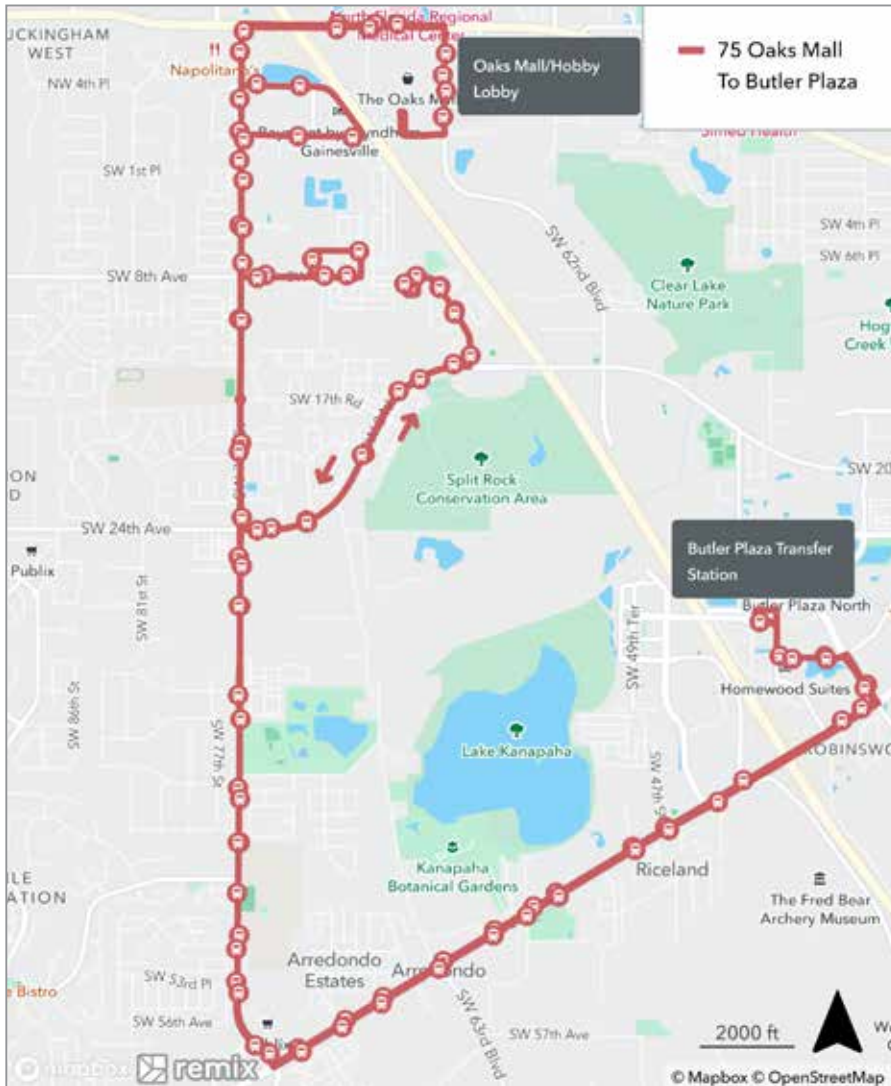

To Downtown		
MONDAY THROUGH FRIDAY		
B Jonesville	A UF Health	
7:00	7:55	R
8:00	8:55	R
9:00	9:55	R
10:00	10:55	R
11:00	11:55	R
1:00	1:55	R
3:00	3:55	R
4:00	4:55	R
5:00	5:55	R
6:00	6:55	R

Complete Route