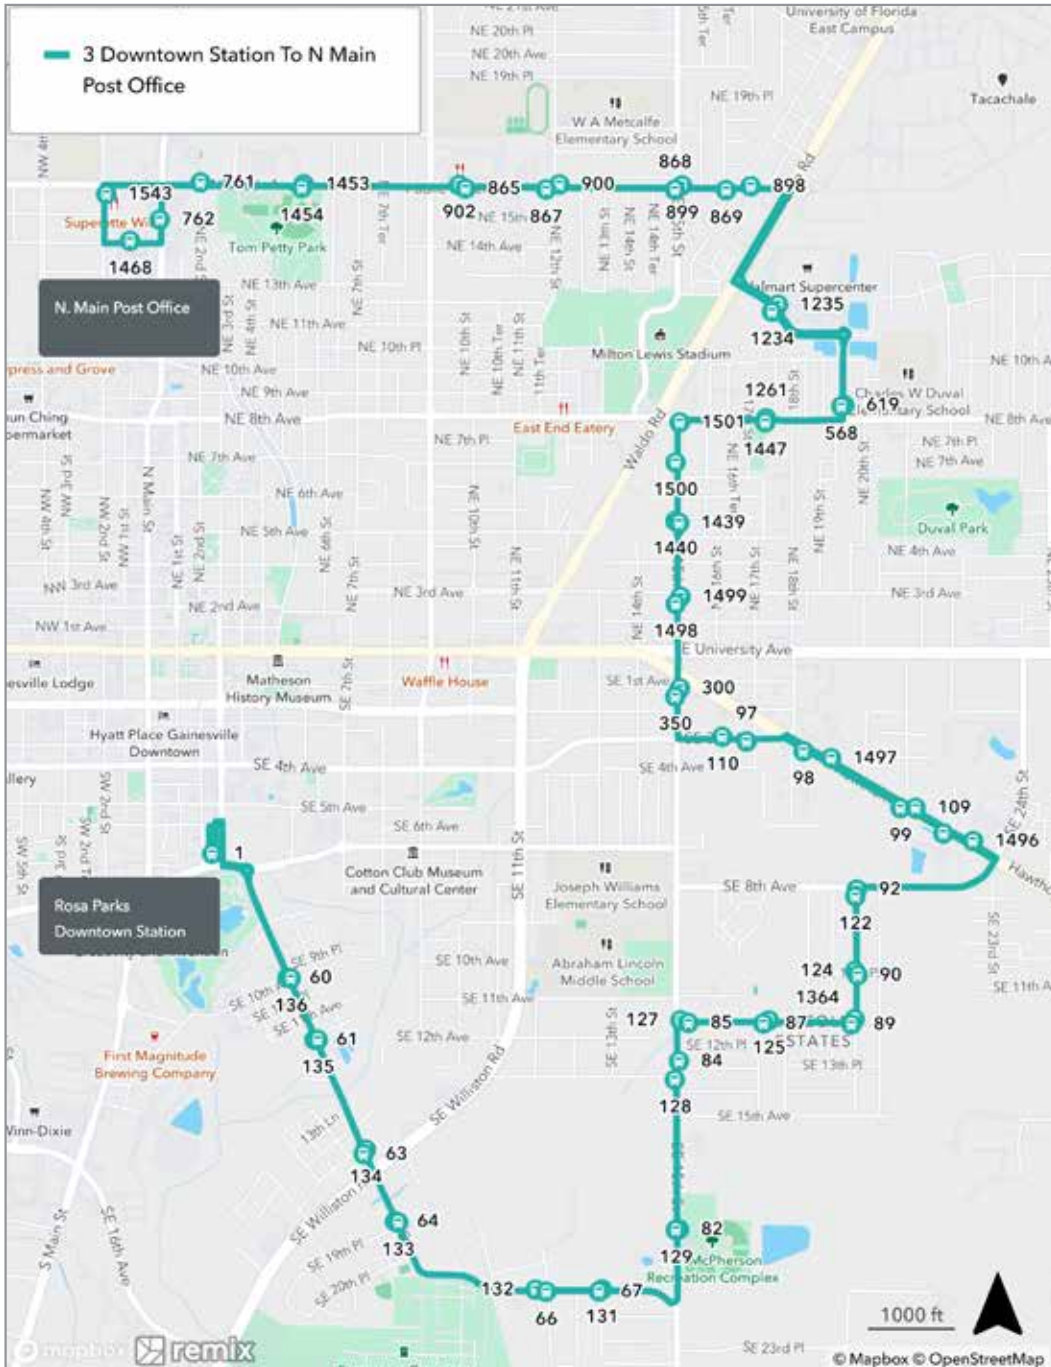

Beginning October 9th

First Trip 7:00am Rosa Parks Transfer Station
Last Trip 5:30pm North Main Post Office

Route 3 Now has Saturday Service

**ROSA PARKS TRANSFER STATION
TO N MAIN STREET POST OFFICE**

Complete Route

Days	Wait Time	First run	Last run
Monday-Friday	Every 60 min.	RPTS 6:00am	Post Office 7:30pm
Saturday / Sunday	Every 60 min.	RPTS 7:00am	Post Office 5:30pm