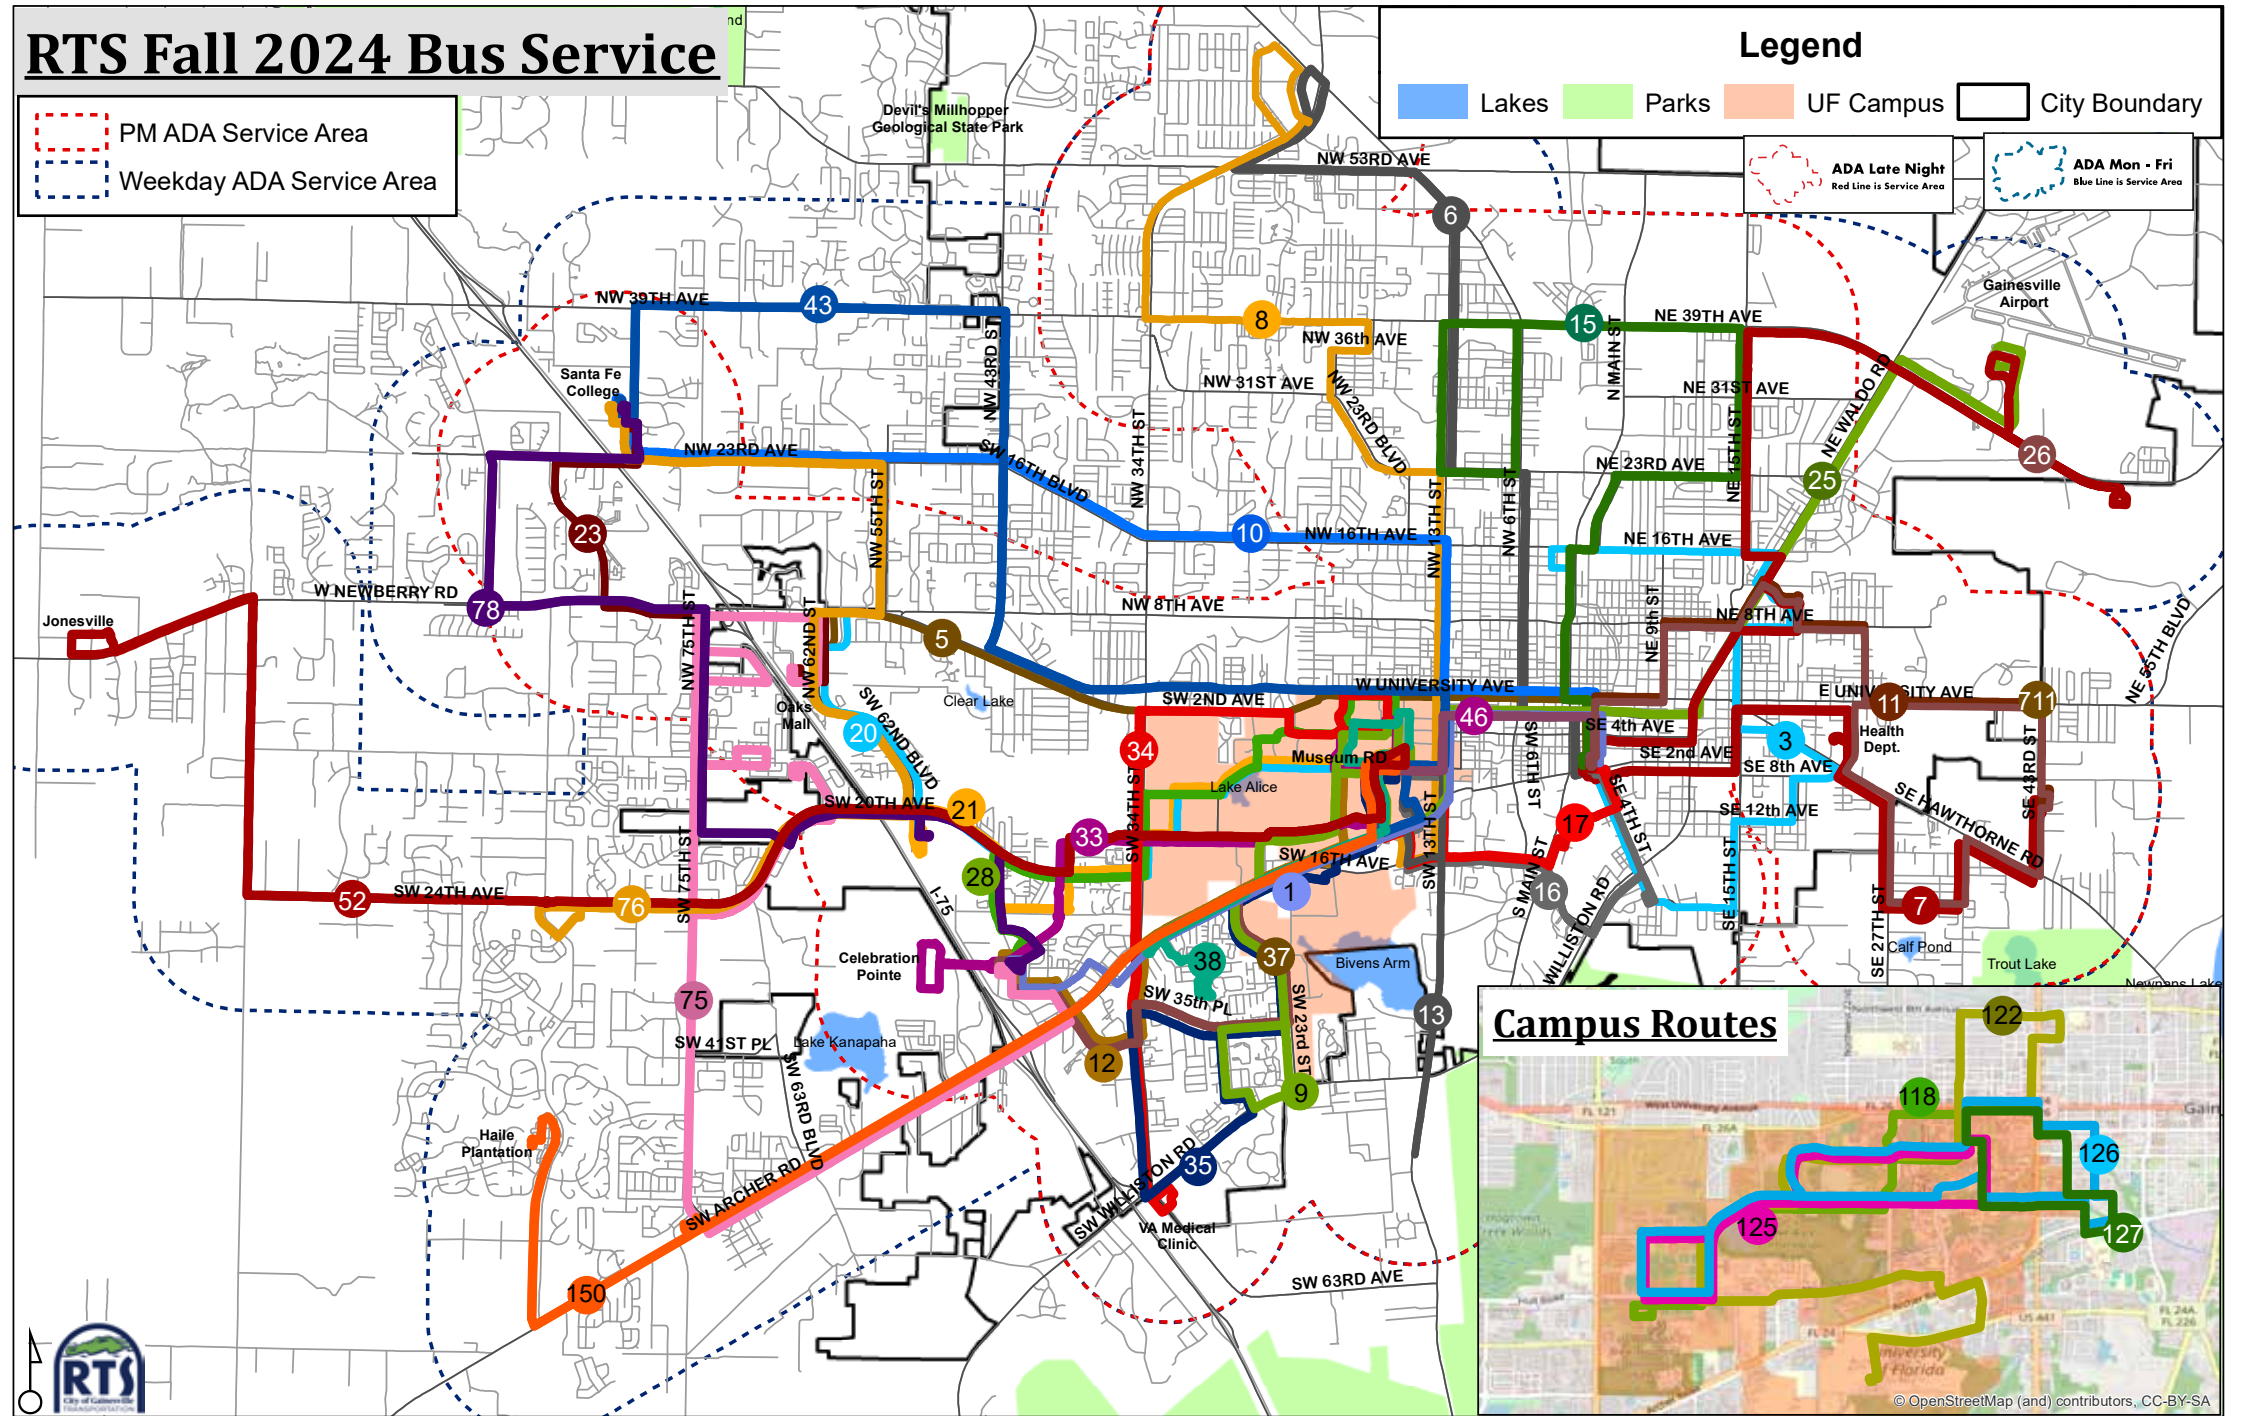

- **1** Rosa Parks Transfer Station to Butler Plaza Transfer Station
- **3** Rosa Parks Transfer Station to N Main Post Office
- **5** Rosa Parks Transfer Station to Oaks Mall
- **6** Rosa Parks Transfer Station to N Walmart Supercenter
- **7** Rosa Parks Transfer Station to Eastwood Meadows
- **8** Shands to North Walmart Supercenter
- **9** Reitz Union to Hunters Run
- **10** Rosa Parks Transfer Station to Santa Fe
- **11** Rosa Parks Transfer Station to Eastwood Meadows
- **12** Rosa Parks Transfer Station to Butler Plaza Transfer Station
- **13** Beaty Towers to Cottage Grove Apartments
- **15** Rosa Parks Transfer Station to NW 13th St
- **16** Beaty Towers to Sugar Hill
- **17** Beaty Towers to Rosa Parks RTS Downtown Station
- **20** Reitz Union to Oaks Mall
- **21** Reitz Union To Cabana Beach
- **23** Oaks Mall to Santa Fe (via Fort Clarke Blvd.)
- **25** UF Commuter Lot to Airport
- **26** Rosa Parks Transfer Station to Airport
- **28** Butler Plaza to the Hub
- **33** Butler Plaza Transfer Station to Midtown
- **34** The Hub to Lexington Crossing
- **35** Reitz Union to SW 35th Place
- **37** Reitz Union to Butler Plaza Transfer Station
- **38** The Hub to Gainesville Place
- **43** Shands to Santa Fe
- **46** Reitz Union to Rosa Parks Downtown Station
- **52** UF Health To Jonesville
- **75** Oaks Mall to Butler Plaza Transfer Station
- **76** Haile Market Place to Santa Fe
- **78** Santa Fe to Butler Plaza Transfer Station
- **118** The Hub to University Village
- **122** Alight Apartments to Cultural Plaza
- **125** The Hub to Lakeside
- **126** Sorority Row to Lakeside
- **127** Sorority Row to SW 2nd Avenue
- **150** Haile Plantation to Reitz Union
- **600** Microtransit Service
- **711** Rosa Parks Transfer Station to Eastwood Meadows