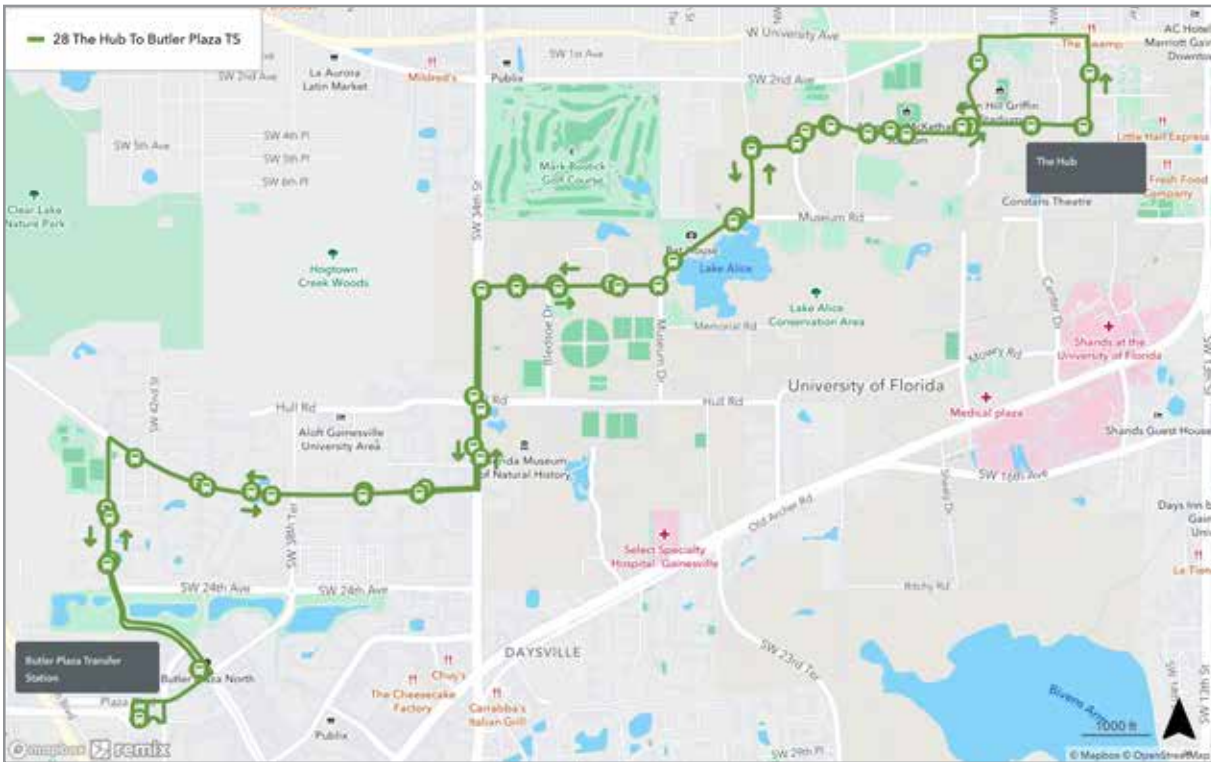

Complete Route

28

ROUTE

**BUTLER PLAZA
TO THE HUB**

Days	Wait Time	First run	Last run
Monday-Friday	Every 27 min.	BPTS 7:53am	The Hub 4:55pm
Saturday / Sunday	No Service.		

To The Hub		
MONDAY THROUGH FRIDAY		
A Butler Plaza	B Campus USA	C The Hub
8:22	8:35	8:42
8:49	9:02	9:09
9:16	9:29	9:36
9:43	9:56	10:03
10:10	10:23	10:30
10:37	10:50	10:57
11:04	11:17	11:24
11:31	11:44	11:51
11:58	12:11	12:18
12:25	12:38	12:45
12:52	1:05	1:12
1:19	1:32	1:39
1:46	1:59	2:06
2:13	2:26	2:33