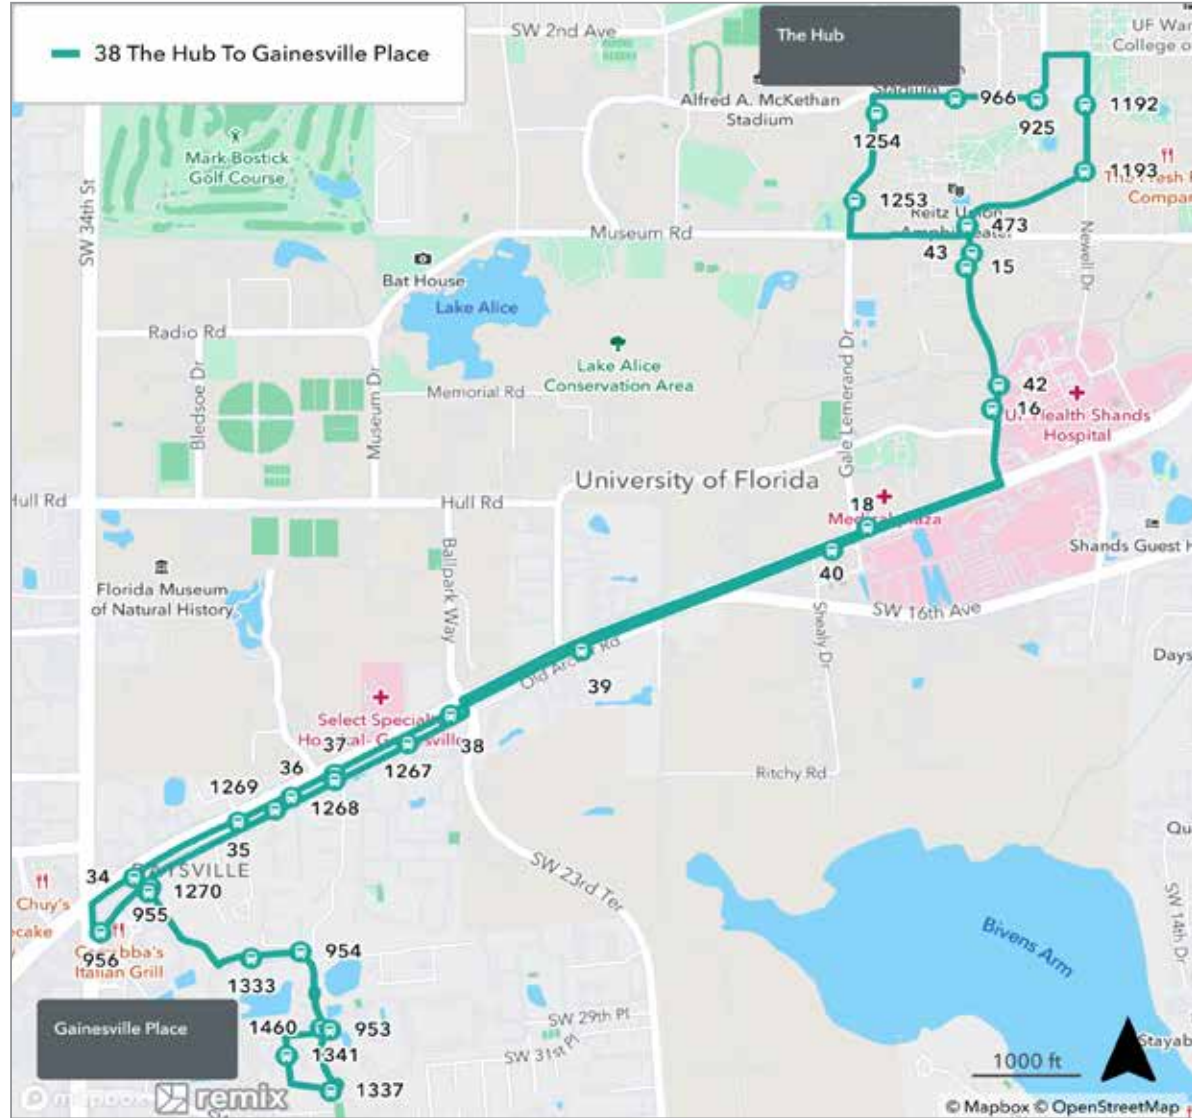

Complete Route

Days	Wait Time	First run	Last run
Monday-Friday	Every 10-45min.	GP 6:45am	The Hub 10:15pm
Saturday / Sunday	No Service.		

To Gainesville Place		
MONDAY THROUGH FRIDAY		
A Hub	B Shands @ Center Dr	C Gainesville Place
7:03	7:11	7:23
7:16	7:24	7:36

To the Hub		
MONDAY THROUGH FRIDAY		
C Gainesville Place	B Shands @ Center Dr	A Hub
6:45	6:56	7:03
6:55	7:07	7:16
7:15	7:27	7:36
7:25	7:37	7:46
7:35	7:47	7:56
7:45	7:57	8:06

To Gainesville Place		
MONDAY THROUGH FRIDAY		
A Hub	B Shands @ Center Dr	C Gainesville Place
7:36	7:44	7:56
7:46	7:54	8:06
7:56	8:04	8:16
8:06	8:14	8:26
8:16	8:24	8:36
8:26	8:34	8:46
8:36	8:44	8:56
8:46	8:54	9:06
8:56	9:04	9:16
9:06	9:14	9:26
9:16	9:24	9:36
9:26	9:34	9:46
9:36	9:44	9:56
9:46	9:54	10:06
9:56	10:04	10:16
10:06	10:14	10:26
10:16	10:24	10:36
10:26	10:34	10:46
10:36	10:44	10:56
10:46	10:54	11:06
10:56	11:04	11:16
11:06	11:14	11:26
11:16	11:24	11:36
11:26	11:34	11:46
11:36	11:44	11:56
11:46	11:54	12:06
11:56	12:04	12:16
12:06	12:14	12:26
12:16	12:24	12:36
12:26	12:34	12:46
12:36	12:44	12:56
12:46	12:54	1:06
12:56	1:04	1:16
1:06	1:14	1:26
1:16	1:24	1:36
1:26	1:34	1:46
1:36	1:44	1:56
1:46	1:54	2:06
1:56	2:04	2:16
2:06	2:14	2:26
2:16	2:24	2:36
2:26	2:34	2:46
2:36	2:44	2:56
2:46	2:54	3:06
2:56	3:04	3:16

To the Hub		
MONDAY THROUGH FRIDAY		
C Gainesville Place	B Shands @ Center Dr	A Hub
7:55	8:07	8:16
8:05	8:17	8:26
8:15	8:27	8:36
8:25	8:37	8:46
8:35	8:47	8:56
8:45	8:57	9:06
8:55	9:07	9:16
9:05	9:17	9:26
9:15	9:27	9:36
9:25	9:37	9:46
9:35	9:47	9:56
9:45	9:57	10:06
9:55	10:07	10:16
10:05	10:17	10:26
10:15	10:27	10:36
10:25	10:37	10:46
10:35	10:47	10:56
10:45	10:57	11:06
10:55	11:07	11:16
11:05	11:17	11:26
11:15	11:27	11:36
11:25	11:37	11:46
11:35	11:47	11:56
11:45	11:57	12:06
11:55	12:07	12:16
12:05	12:17	12:26
12:15	12:27	12:36
12:25	12:37	12:46
12:35	12:47	12:56
12:45	12:57	1:06
12:55	1:07	1:16
1:05	1:17	1:26
1:15	1:27	1:36
1:25	1:37	1:46
1:35	1:47	1:56
1:45	1:57	2:06
1:55	2:07	2:16
2:05	2:17	2:26
2:15	2:27	2:36
2:25	2:37	2:46
2:35	2:47	2:56
2:45	2:57	3:06
2:55	3:07	3:16
3:05	3:17	3:26
3:15	3:27	3:36
3:25	3:37	3:46