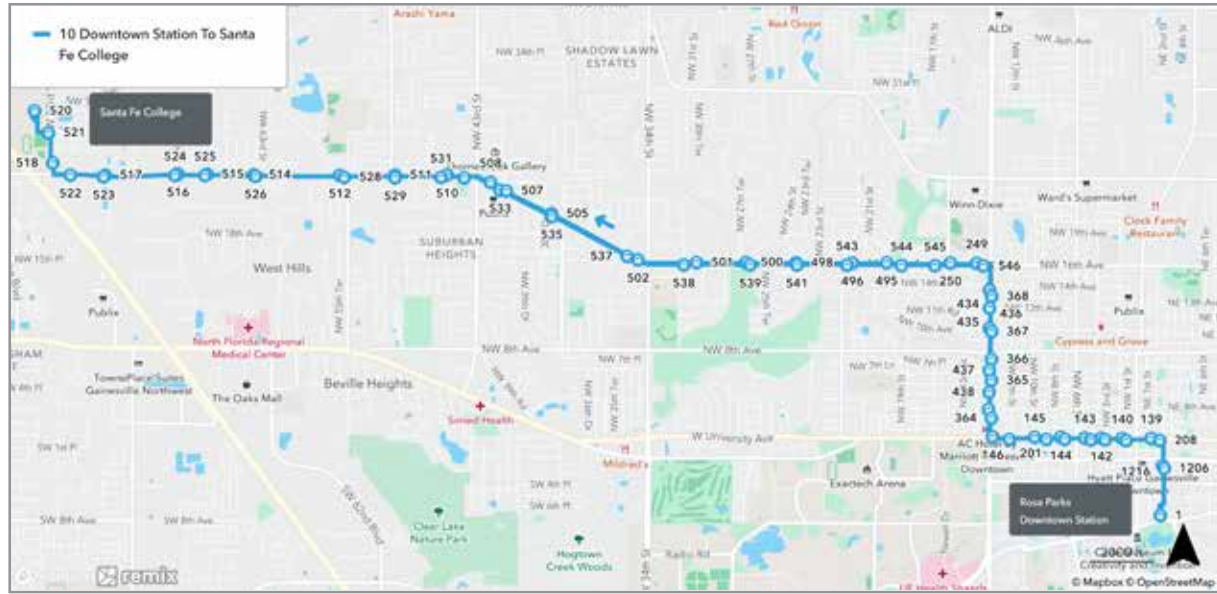

Complete Route

Days	Wait Time	First run	Last run
Monday-Friday	Every 35-63 min.	RPTS 7:00am	SFC 7:02pm
Saturday	Every 120 min.	RPTS 7:00am	SFC 5:33pm
Sunday	No Service.		

To Santa Fe					To Rosa Parks				
MONDAY THROUGH FRIDAY					MONDAY THROUGH FRIDAY				
A Rosa Parks	B NW 16th Ave / NW 13th St	C NW 23rd Ave / NW 43rd St	D Santa Fe		D Santa Fe	C NW 23rd Ave / NW 43rd St	B NW 16th Ave / NW 13th St	A Rosa Parks	
7:00	7:11	7:20	7:27	R	7:30	7:40	7:50	8:01	R
7:35	7:46	7:55	8:02		8:05	8:15	8:25	8:36	
8:10	8:21	8:30	8:37	R	8:40	8:48	8:58	9:11	R
8:45	8:56	9:05	9:12		9:15	9:23	9:33	9:46	
9:20	9:31	9:40	9:47	R	9:50	9:58	10:08	10:21	R
9:55	10:06	10:15	10:22		10:25	10:33	10:43	10:56	
10:30	10:41	10:50	10:57	R	11:00	11:08	11:18	11:31	R
11:05	11:16	11:25	11:32		11:35	11:43	11:53	12:06	
11:40	11:51	12:00	12:07	R	12:10	12:18	12:28	12:41	R
12:15	12:26	12:35	12:42		12:45	12:53	1:03	1:16	
12:50	1:01	1:10	1:17	R	1:20	1:28	1:38	1:51	R
1:25	1:36	1:45	1:52		1:55	2:03	2:13	2:26	
2:00	2:11	2:20	2:27	R	2:30	2:38	2:48	3:01	R
2:35	2:46	2:55	3:02		3:05	3:13	3:23	3:36	
3:10	3:21	3:30	3:37	R	3:40	3:48	3:58	4:11	R
3:45	3:56	4:05	4:12		4:15	4:23	4:33	4:46	

To Santa Fe				
MONDAY THROUGH FRIDAY				
A Rosa Parks	B NW 16th Ave / NW 13th St	C NW 23rd Ave / NW 43rd St	D Santa Fe	
4:20	4:31	4:40	4:47	R
4:55	5:06	5:15	5:22	
5:30	5:41	5:50	5:57	R
6:33	6:44	6:53	7:00	R

To Rosa Parks				
MONDAY THROUGH FRIDAY				
D Santa Fe	C NW 23rd Ave / NW 43rd St	B NW 16th Ave / NW 13th St	A Rosa Parks	
4:50	4:58	5:08	5:21	R
5:25	5:32	5:41	5:53	
6:00	6:07	6:16	6:28	R
7:02	7:09	7:18	7:30	R

To Santa Fe				
SATURDAY				
A Rosa Parks	B NW 16th Ave / NW 13th St	C NW 23rd Ave / NW 43rd St	D Santa Fe	
7:00	7:09	7:15	7:22	
9:00	9:09	9:15	9:22	
11:00	11:09	11:15	11:22	
1:00	1:09	1:15	1:22	
3:00	3:09	3:15	3:22	
5:00	5:09	5:15	5:22	

To Rosa Parks				
SATURDAY				
D Santa Fe	C NW 23rd Ave / NW 43rd St	B NW 16th Ave / NW 13th St	A Rosa Parks	
7:33	7:39	7:45	7:55	
9:33	9:39	9:45	9:55	
11:33	11:39	11:45	11:55	
1:33	1:39	1:45	1:55	
3:33	3:39	3:45	3:55	
5:33	5:39	5:45	5:55