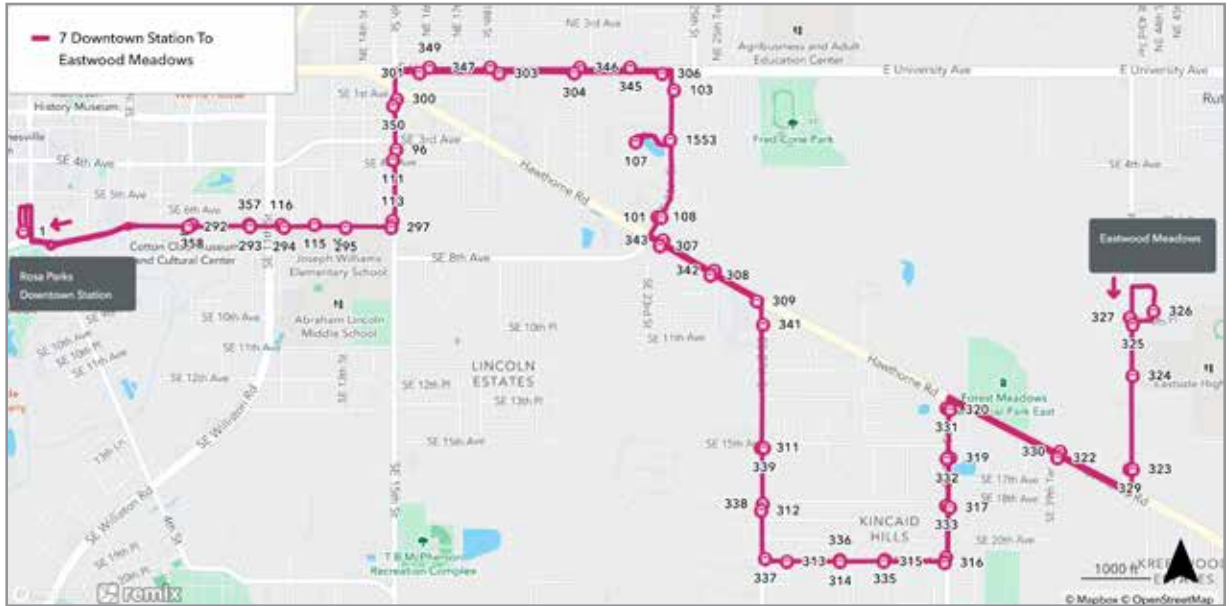

To Rosa Parks			
MONDAY THROUGH FRIDAY			
C N Walmart	B NW 6th St / NW 23rd Ave	A Rosa Parks	
6:28	6:42	6:55	R
7:28	7:42	7:55	R
8:28	8:42	8:55	R
9:28	9:42	9:55	R
10:28	10:42	10:55	R
11:28	11:42	11:55	R
12:28	12:42	12:55	R
1:28	1:42	1:55	R
2:28	2:42	2:55	R
3:28	3:42	3:55	R
4:28	4:42	4:55	R
5:28	5:42	5:55	R
6:28	6:42	6:55	R
7:28	7:42	7:55	R

To North Walmart Supercenter			
SATURDAY			
A Rosa Parks	B NW 6th St / NW 23rd Ave	C N Walmart	
8:00	8:07	8:22	
10:00	10:07	10:22	
12:00	12:07	12:22	
2:00	2:07	2:22	
4:00	4:07	4:22	

To Rosa Parks			
SATURDAY			
C N Walmart	B NW 6th St / NW 23rd Ave	A Rosa Parks	
8:28	8:42	8:51	
10:28	10:42	10:51	
12:28	12:42	12:51	
2:28	2:42	2:51	
4:28	4:42	4:51	

7 ROUTE

ROSA PARKS TRANSFER STATION TO EASTWOOD MEADOWS

Complete Route

Days	Wait Time	First run	Last run
Monday-Friday	Every 60 min.	RPTS 6:00am	Eastwood Meadows 7:30pm
Saturday / Sunday	No Service.		

To Eastwood Meadows			
MONDAY THROUGH FRIDAY			
A Rosa Parks	B Health Dept.	C Eastwood Meadows	
6:00	6:08	6:20	R
7:00	7:08	7:20	R
8:00	8:08	8:20	R
9:00	9:08	9:20	R
10:00	10:08	10:20	R
11:00	11:08	11:20	R
12:00	12:08	12:20	R
1:00	1:08	1:20	R
2:00	2:08	2:20	R
3:00	3:08	3:20	R
4:00	4:08	4:20	R
5:00	5:08	5:20	R
6:00	6:08	6:20	R
7:00	7:08	7:20	R