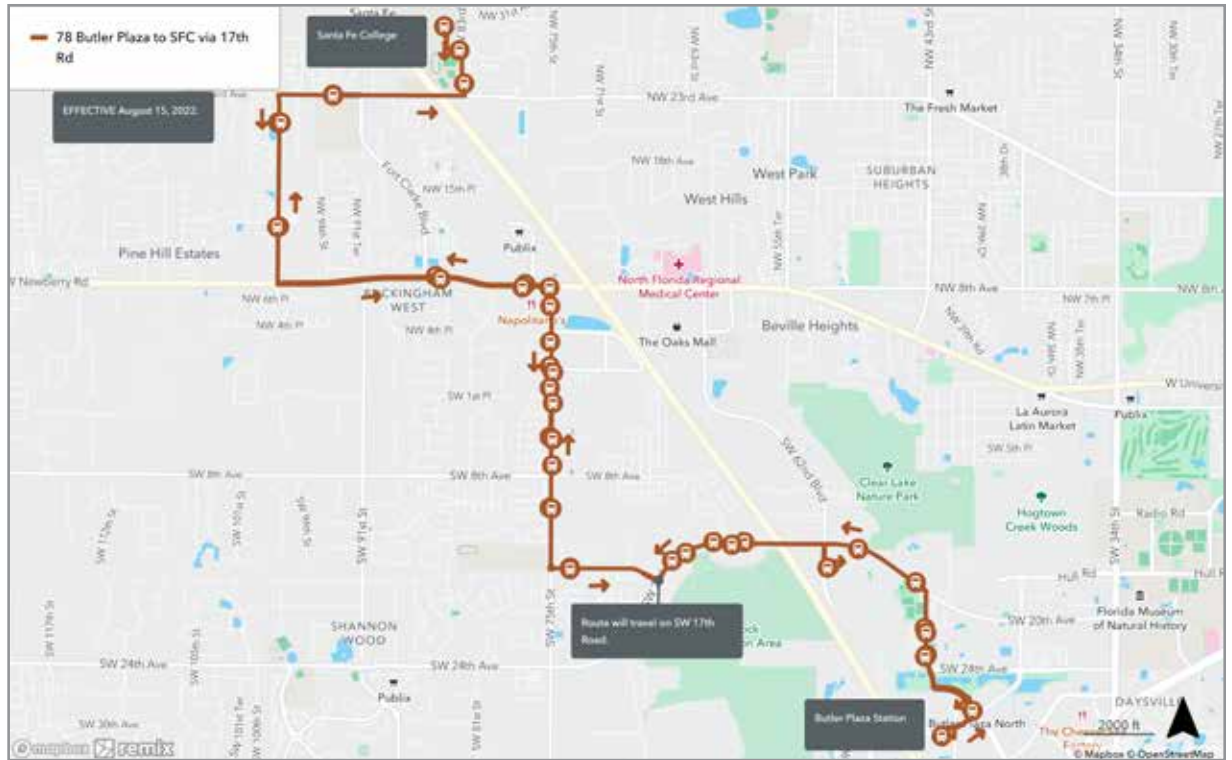

78 ROUTE

SANTA FE TO BUTLER PLAZA TRANSFER STATION

Complete Route

Days	Wait Time	First run	Last run
Monday-Friday	Every 90 min.	Butler Plaza 7:15 am	SFC 3:30 pm
Saturday / Sunday	No Service		

To Butler Plaza	
MONDAY THROUGH FRIDAY	
A Santa Fe	B Butler Plaza
8:00	8:40
9:30	10:10
11:00	11:40
12:30	1:10
2:00	2:40
3:30	4:10

To Santa Fe	
MONDAY THROUGH FRIDAY	
B Butler Plaza	A Santa Fe
7:15	7:55
8:45	9:25
10:15	10:55
11:45	12:25
1:15	1:55
2:45	3:25