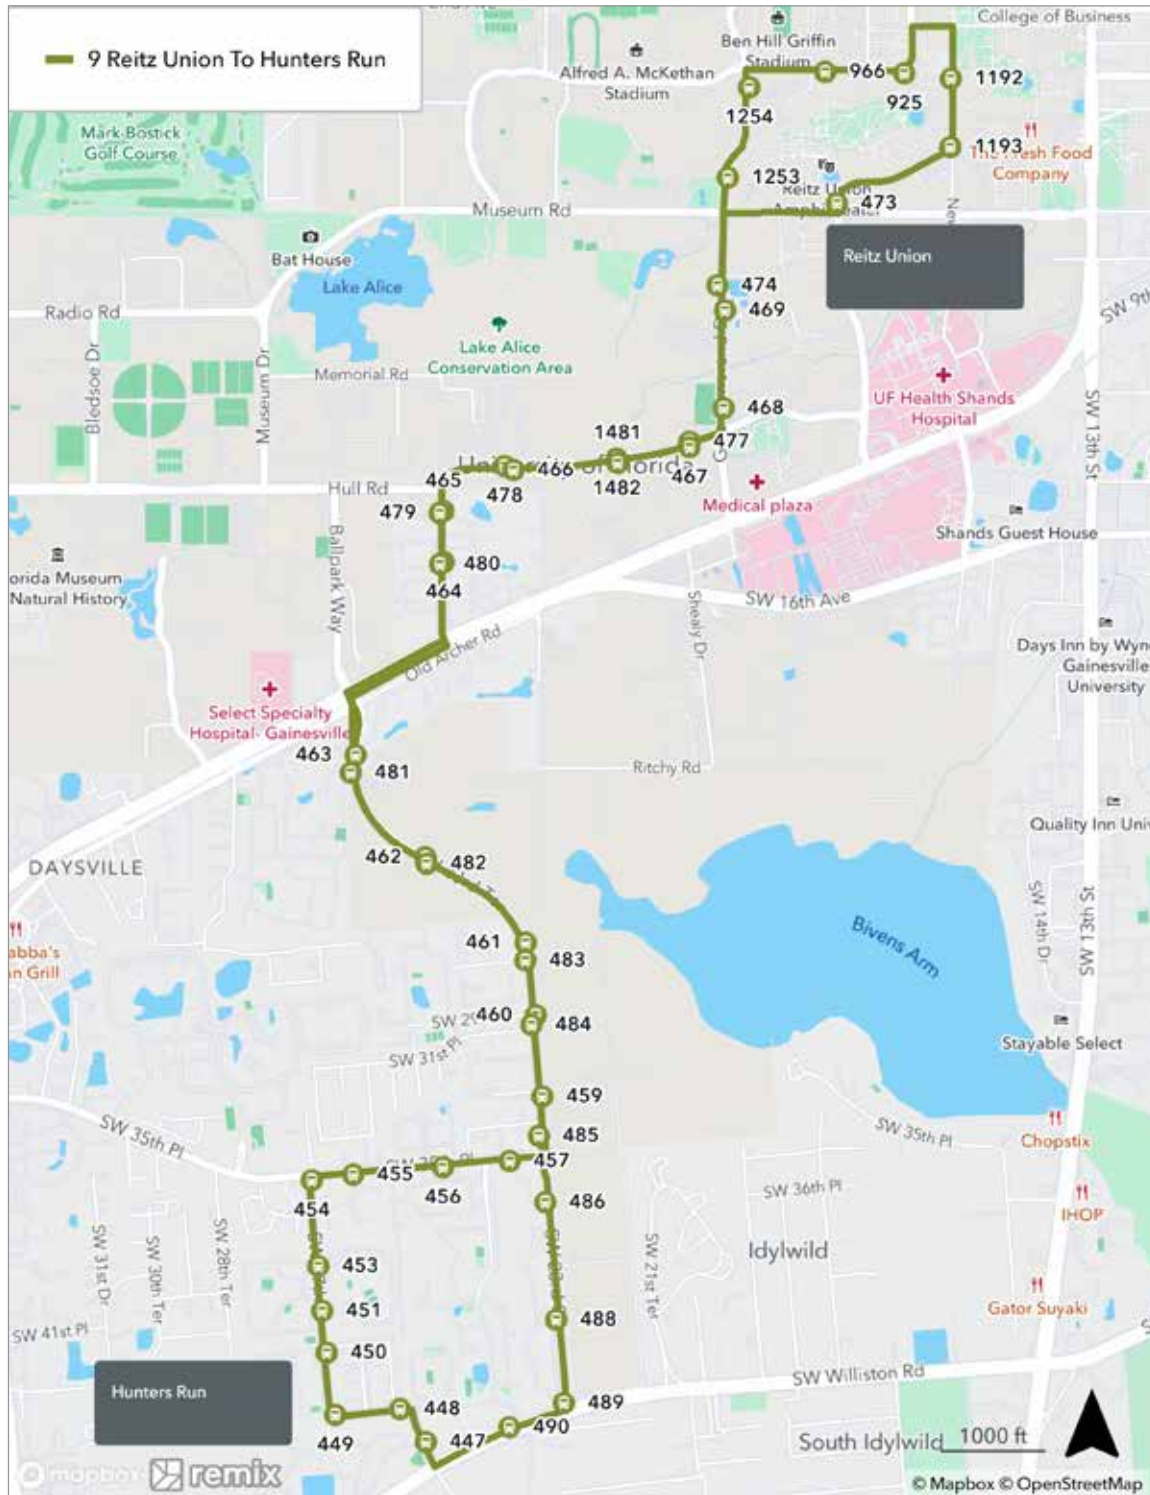

Detour Route

9
ROUTE

**REITZ UNION
TO HUNTERS RUN**

Days	Wait Time	First run	Last run
Monday-Friday	Every 13-42 min.	Hunters Run 6:49am	Reitz Union 10:58pm
Saturday / Sunday	No Service.		

NOTE: Decreased frequency on weekdays. Service ends at 11:00PM.