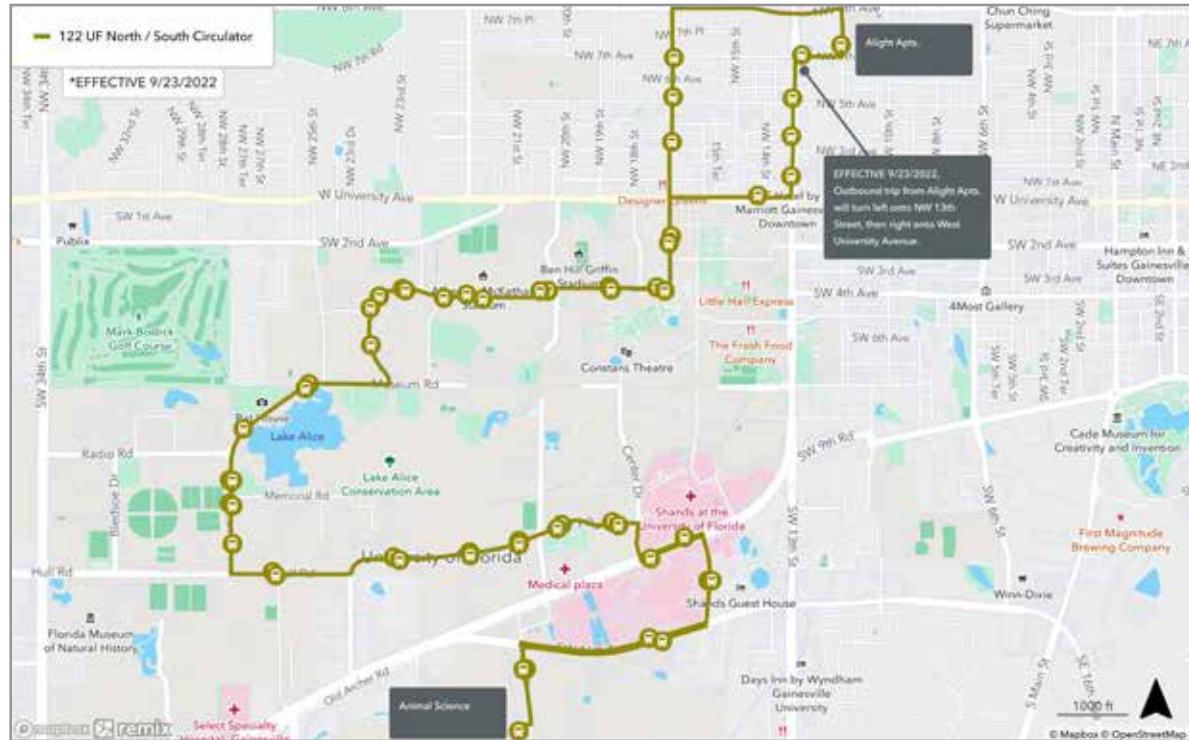

Complete Route

Days	Wait Time	First Run	Last Run
Monday-Friday	Every 30 min.	Alight Apt. 7:30am	Animal Science 5:04pm
Saturday / Sunday	No Service.		

To Alight Apartments			
MONDAY THROUGH FRIDAY			
A University House	B Commuter Lot	C Animal Science	D Cultural Plaza
7:30	7:40	7:49	7:56
8:00	8:10	8:19	8:26
8:30	8:40	8:49	8:56
9:00	9:10	9:19	9:26
9:30	9:40	9:49	9:56
10:00	10:10	10:19	10:26
10:30	10:40	10:49	10:56
11:00	11:10	11:19	11:26

To Cultural Plaza			
MONDAY THROUGH FRIDAY			
D Cultural Plaza	C Animal Science	B Commuter Lot	A University House
7:34	7:43	7:54	8:00
8:04	8:13	8:24	8:30
8:34	8:43	8:54	9:00
9:04	9:13	9:24	9:30
9:34	9:43	9:54	10:00
10:04	10:13	10:24	10:30
10:34	10:43	10:54	11:00
11:04	11:13	11:24	11:30
11:34	11:43	11:54	12:00

To Alight Apartments			
MONDAY THROUGH FRIDAY			
A University House	B Commuter Lot	C Animal Science	D Cultural Plaza
11:30	11:40	11:49	11:56
12:00	12:10	12:19	12:26
12:30	12:40	12:49	12:56
1:00	1:10	1:19	1:26
1:30	1:40	1:49	1:56
2:00	2:10	2:19	2:26
2:30	2:40	2:49	2:56
3:00	3:10	3:19	3:26
3:30	3:40	3:49	3:56
4:00	4:10	4:19	4:26
4:30	4:40	4:49	4:56
5:00	5:10	5:19	5:26

To Cultural Plaza			
MONDAY THROUGH FRIDAY			
D Cultural Plaza	C Animal Science	B Commuter Lot	A University House
12:04	12:13	12:24	12:30
12:34	12:43	12:54	1:00
1:04	1:13	1:24	1:30
1:34	1:43	1:54	2:00
2:04	2:13	2:24	2:30
2:34	2:43	2:54	3:00
3:04	3:13	3:24	3:30
3:34	3:43	3:54	4:00
4:04	4:13	4:24	4:30
4:34	4:43	4:54	5:00
5:04	5:13	5:24	5:30