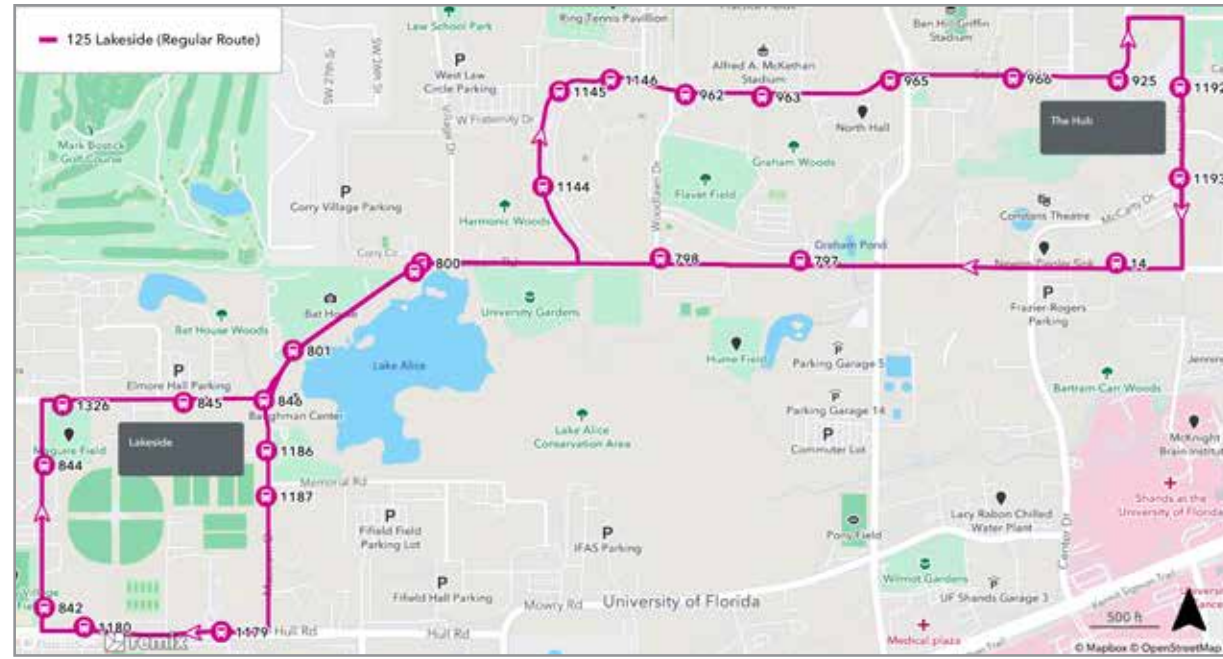

Complete Route

Days	Wait Time	First run	Last run
Monday-Friday	Every 15-30 min.	Lakeside 7:15 am	Lakeside 5:30 pm
Saturday / Sunday	No Service.		

To Lakeside	
MONDAY THROUGH FRIDAY	
A The Hub	B Lakeside
7:25	7:42
7:55	8:12
8:10	8:27
8:25	8:42
8:40	8:57
8:55	9:12
9:10	9:27
9:25	9:42
9:40	9:57
9:55	10:12
10:10	10:27
10:25	10:42

To The Hub	
MONDAY THROUGH FRIDAY	
B Lakeside	A The Hub
7:15	7:25
7:45	7:55
8:00	8:10
8:15	8:25
8:30	8:40
8:45	8:55
9:00	9:10
9:15	9:25
9:30	9:40
9:45	9:55
10:00	10:10
10:15	10:25
10:30	10:40
10:45	10:55

To Lakeside	
MONDAY THROUGH FRIDAY	
A The Hub	B Lakeside
10:40	10:57
10:55	11:12
11:10	11:27
11:25	11:42
11:40	11:57
11:55	12:12
12:10	12:27
12:25	12:42
12:40	12:57
12:55	1:12
1:10	1:27
1:25	1:42
1:40	1:57
1:55	2:12
2:10	2:27
2:25	2:42
2:40	2:57
2:55	3:12
3:10	3:27
3:25	3:42
3:40	3:57
3:55	4:12
4:10	4:27
4:25	4:42
4:40	4:57
4:55	5:12
5:10	5:27

To The Hub	
MONDAY THROUGH FRIDAY	
B Lakeside	A The Hub
11:00	11:10
11:15	11:25
11:30	11:40
11:45	11:55
12:00	12:10
12:15	12:25
12:30	12:40
12:45	12:55
1:00	1:10
1:15	1:25
1:30	1:40
1:45	1:55
2:00	2:10
2:15	2:25
2:30	2:40
2:45	2:55
3:00	3:10
3:15	3:25
3:30	3:40
3:45	3:55
4:00	4:10
4:15	4:25
4:30	4:40
4:45	4:55
5:00	5:10
5:15	5:25
5:30	5:40