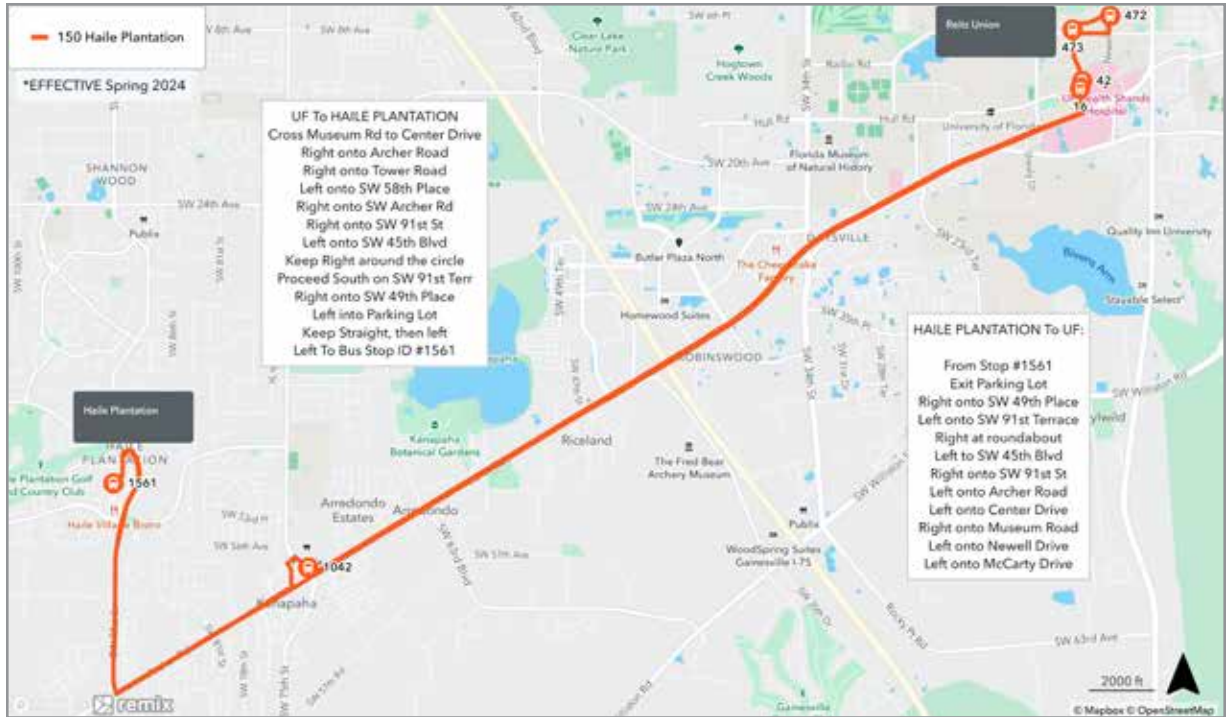

150 ROUTE

HAILE PLANTATION TO REITZ UNION

Complete Route

Days	Wait Time	First run	Last run
Monday-Friday	Every 30-60 min.	Haile 6:30am	Reitz Union 6:10pm
Saturday / Sunday	No Service.		

To Reitz Union	
MONDAY THROUGH FRIDAY	
A Haile Plantation	B Reitz Union
6:30	6:55
7:00	7:25
7:30	7:55
8:00	8:25
8:30	8:55
9:00	9:25
9:30	9:55
10:00	10:25
11:00	11:25
12:00	12:25
1:00	1:25
2:00	2:25
3:00	3:25
4:00	4:25
4:30	4:55
5:00	5:25
5:30	5:55
6:00	6:25

To Haile Plantation	
MONDAY THROUGH FRIDAY	
B Reitz Union	A Haile Plantation
7:00	7:25
7:30	7:55
8:00	8:25
8:30	8:55
9:00	9:25
9:30	9:55
10:30	10:55
11:30	11:55
12:30	12:55
1:30	1:55
2:30	2:55
3:30	3:55
4:00	4:25
4:30	4:55
5:00	5:25
5:30	5:55
6:10	6:35