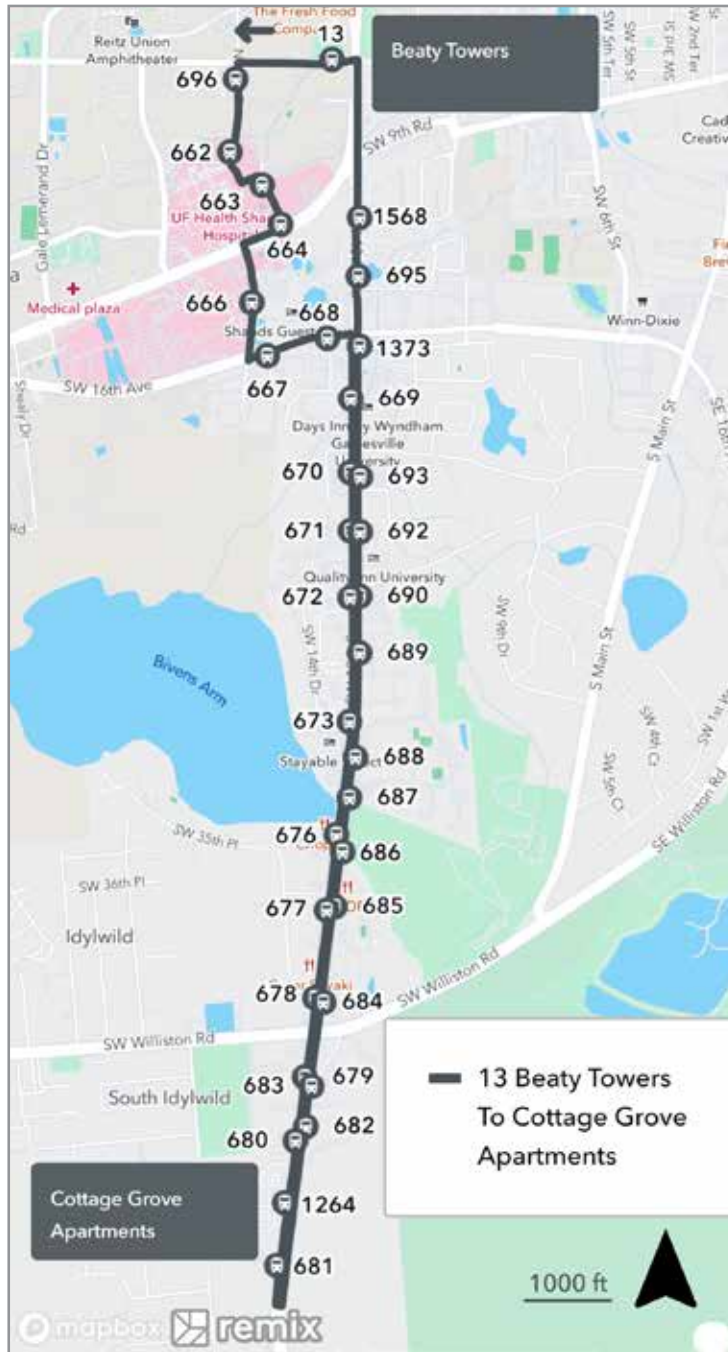

Complete Route

Days	Wait Time	First run	Last run
Monday-Friday	Every 15-45 min.	CGA 6:51am	UFHealth 11:00pm
Saturday	Every 60 min.	CGA 7:06am	CGA 6:06pm
Sunday	Every 60 min.	CGA 10:06am	Beauty Towers 5:50pm