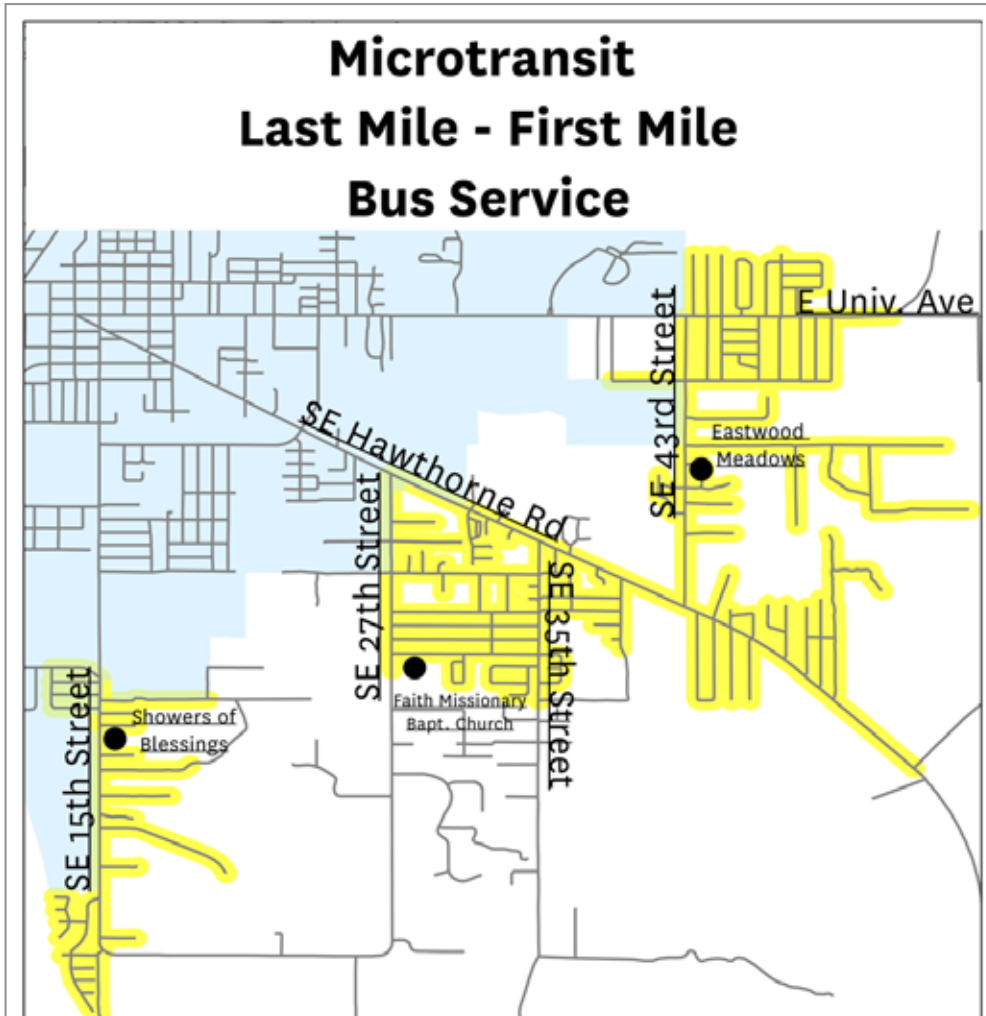

Complete Route

600
ROUTE

LAST MILE / FIRST MILE EASTSIDE TO ROSA PARKS TRANSFER STATION

Days	Wait Time	First run	Last run
Monday-Friday	Every 30-60 min.	Eastside 5:30am RPTS 8:30am	RPTS 4:30pm Eastside 8:00pm
Saturday / Sunday	No Service.		

To Eastwood Meadows		
MONDAY THROUGH FRIDAY		
A Downtown Station	B Eastwood Meadows	
6:00	6:30	R
7:00	7:30	R
8:00	8:30	R
4:30	5:00	R
5:30	6:00	R
6:30	7:00	R
7:30	8:00	R

To Downtown Station		
MONDAY THROUGH FRIDAY		
B Eastwood Meadows	A Downtown Station	
5:30	6:00	R
6:30	7:00	R
7:30	8:00	R
8:30	9:00	R
5:00	5:30	R
6:00	6:30	R
7:00	7:30	R