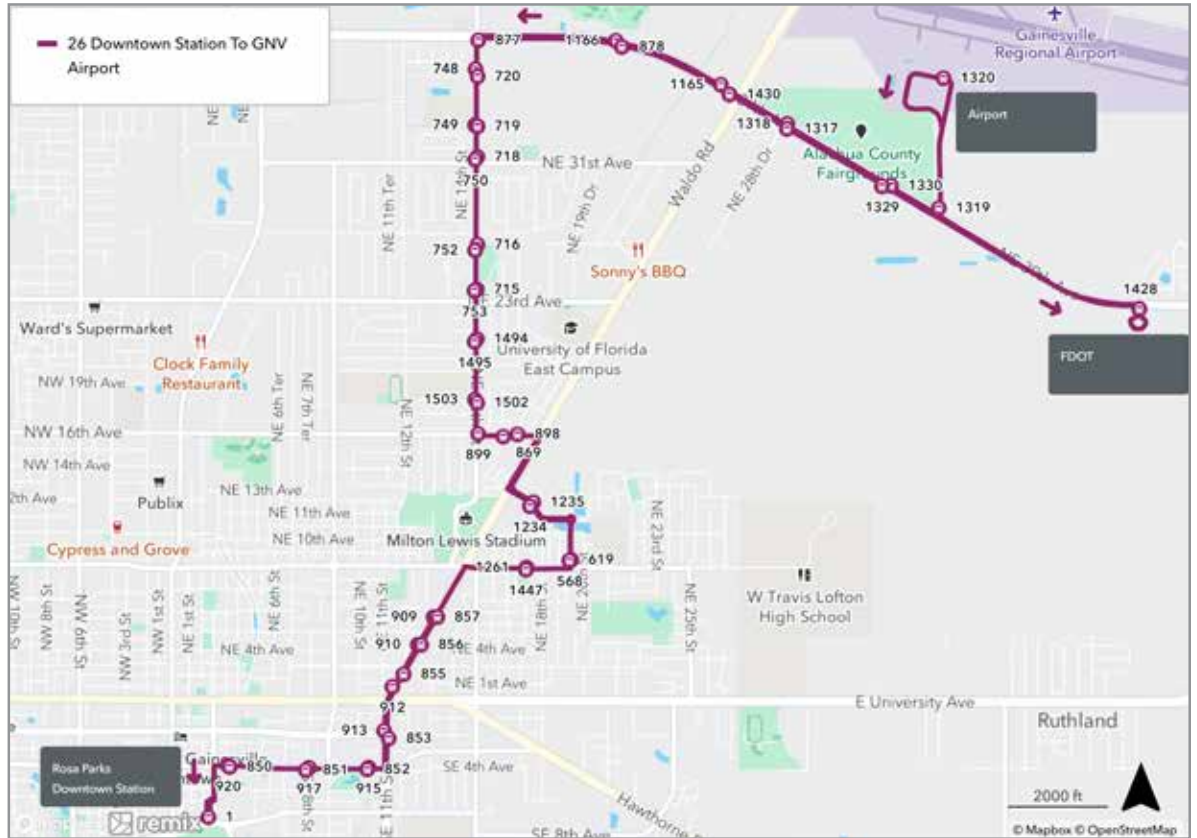

26

ROUTE

ROSA PARKS TRANSFER STATION TO AIRPORT

Complete Route

Days	Wait Time	First run	Last run
Monday-Friday	Every 60 min.	RPTS 6:00am	Airport 7:30pm
Saturday / Sunday	No Service.		

To Airport			
MONDAY THROUGH FRIDAY			
A Rosa Parks	B NE 15th St/NE 39TH Ave	C Airport	
6:00	6:15	6:28	R
7:00	7:15	7:28	R
8:00	8:15	8:28	R
9:00	9:15	9:28	R
10:00	10:15	10:28	R
11:00	11:15	11:28	R
12:00	12:15	12:28	R
1:00	1:15	1:28	R
2:00	2:15	2:28	R
3:00	3:15	3:28	R
4:00	4:15	4:28	R
5:00	5:15	5:28	R
6:00	6:15	6:28	R
7:00	7:15	7:28	R

To Rosa Parks			
MONDAY THROUGH FRIDAY			
C Airport	B NE 15th St/NE 39TH Ave	A Rosa Parks	
6:30	6:38	6:54	R
7:30	7:38	7:54	R
8:30	8:38	8:54	R
9:30	9:38	9:54	R
10:30	10:38	10:54	R
11:30	11:38	11:54	R
12:30	12:38	12:54	R
1:30	1:38	1:54	R
2:30	2:38	2:54	R
3:30	3:38	3:54	R
4:30	4:38	4:54	R
5:30	5:38	5:54	R
6:30	6:38	6:54	R
7:30	7:38	7:54	R