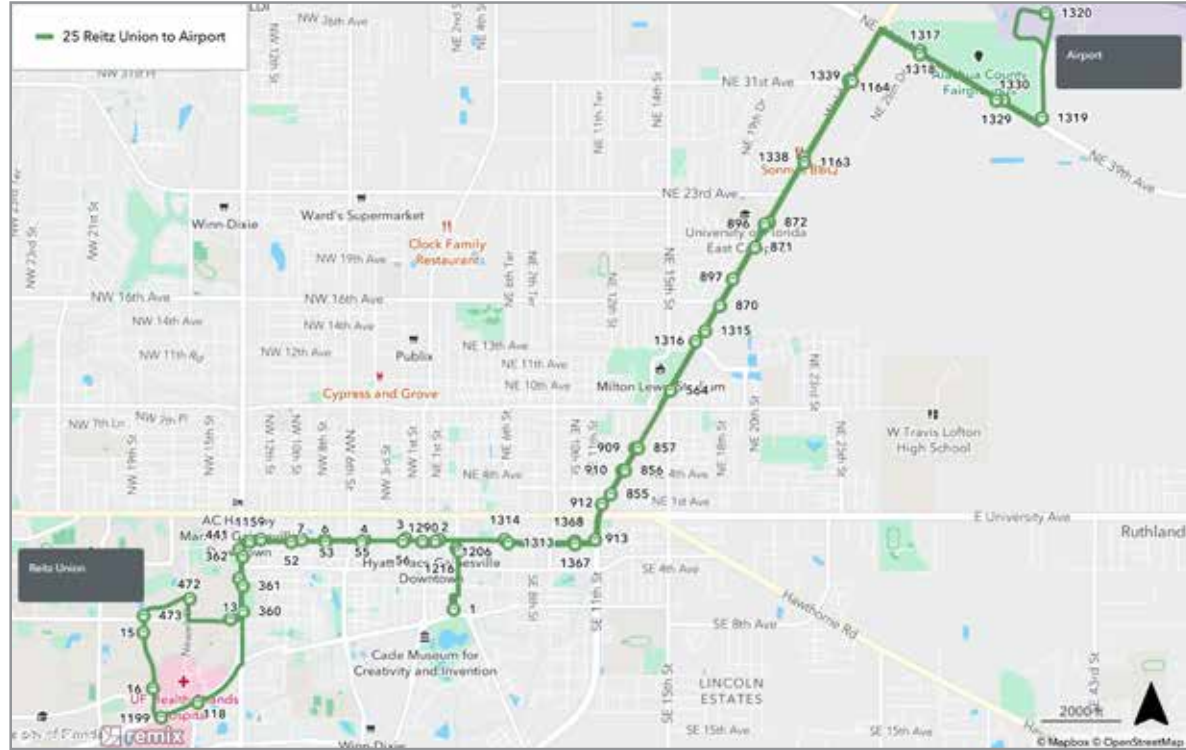

Complete Route

Days	Wait Time	First run	Last run
Monday-Friday	Every 65 min.	Reitz Union 7:20am	Airport 5:38pm
Saturday	Every 70min.	RPTS 7:27am	Reitz Union 4:35pm
Sunday	Every 70 min.	RPTS 9:47am	Reitz Union 4:35pm

To Airport			
MONDAY THROUGH FRIDAY			
A Commuter Lot	B Hippodrome	C Airport	
7:20	7:33	7:49	R
8:25	8:38	8:54	R
9:30	9:43	9:59	R
10:35	10:48	11:04	R
11:40	11:53	12:09	R
12:45	12:58	1:14	R
1:50	2:03	2:19	R
2:55	3:08	3:24	R
4:00	4:13	4:29	R
5:05	5:18	5:34	R

To UF Commuter Lot			
MONDAY THROUGH FRIDAY			
C Airport	B Hippodrome	A Commuter Lot	
7:53	8:09	8:22	R
8:58	9:14	9:27	R
10:03	10:19	10:32	R
11:08	11:24	11:37	R
12:13	12:29	12:42	R
1:18	1:34	1:47	R
2:23	2:39	2:52	R
3:28	3:44	3:57	R
4:33	4:49	5:02	R
5:38	5:54		R

To Airport		
SATURDAY		
A Commuter Lot	D Rosa Parks	C Airport
	7:27	7:41
8:25	8:37	8:51
9:35	9:47	10:01
10:45	10:57	11:11
11:55	12:07	12:21
1:05	1:17	1:31
2:15	2:27	2:41
3:25	3:37	3:51
4:35	4:47	

To Airport		
SUNDAY		
A Commuter Lot	D Rosa Parks	C Airport
	9:47	10:01
10:45	10:57	11:11
11:55	12:07	12:21
1:05	1:17	1:31
2:15	2:27	2:41
3:25	3:37	3:51
4:35	4:47	

To UF Commuter Lot		
SATURDAY		
C Airport	D Rosa Parks	A Commuter Lot
7:48	8:02	8:19
8:58	9:12	9:29
10:08	10:22	10:39
11:18	11:32	11:49
12:28	12:42	12:59
1:38	1:52	2:09
2:48	3:02	3:19
3:58	4:12	4:29

To UF Commuter Lot		
SUNDAY		
C Airport	D Rosa Parks	A Commuter Lot
10:08	10:22	10:39
11:18	11:32	11:49
12:28	12:42	12:59
1:38	1:52	2:09
2:48	3:02	3:19
3:58	4:12	4:29