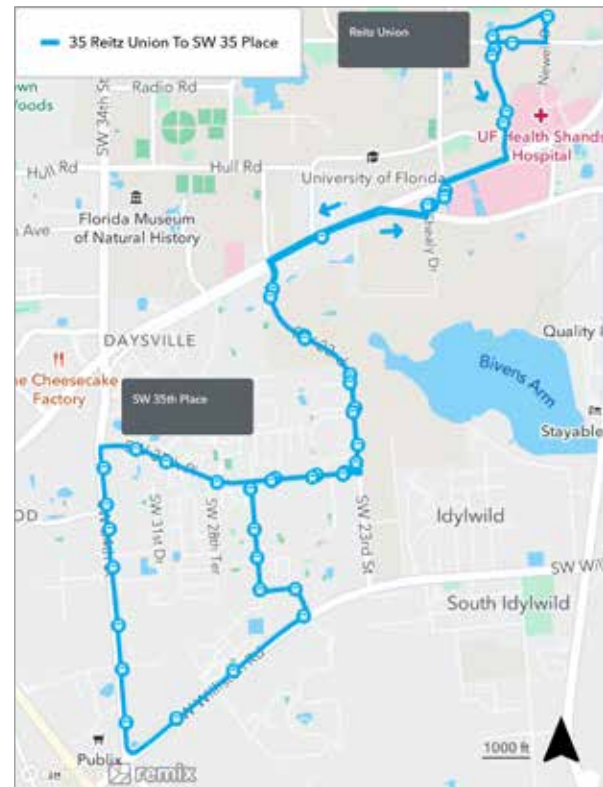

Detour Route

Days	Wait Time	First run	Last run
Monday-Friday	Every 13-22 min.	Ridgemar 6:35am	Reitz Union 11:49pm
Saturday	Every 50 min.	Ridgemar 7:06am	Reitz Union 7:10pm
Sunday	Every 50 min.	Ridgemar 10:26am	Reitz Union 5:30pm

NOTE: Decrease in frequency on weekdays. Service ends at 11:00pm.

To Ridgemar Commons				
MONDAY THROUGH FRIDAY				
A Reitz Union	B University Commons	C Ridgemar Commons		
6:57	7:08	7:22	R	
7:10	7:21	7:35		
7:23	7:34	7:48	R	
7:36	7:47	8:01		
7:49	8:00	8:14	R	
8:02	8:13	8:27		
8:15	8:26	8:40	R	
8:28	8:39	8:53		
8:41	8:52	9:06	R	
8:54	9:05	9:19		
9:07	9:18	9:32	R	
9:20	9:31	9:45		

To Reitz Union				
MONDAY THROUGH FRIDAY				
C Ridgemar Commons	B University Commons	A Reitz Union		
6:35	6:40	6:55	R	
6:48	6:53	7:08		
7:01	7:06	7:21	R	
7:14	7:19	7:34		
7:27	7:32	7:47	R	
7:40	7:45	8:00		
7:53	7:58	8:13	R	
8:06	8:11	8:26		
8:19	8:24	8:39	R	
8:32	8:37	8:52		
8:45	8:50	9:05	R	
8:58	9:03	9:18		
9:11	9:16	9:31	R	
9:24	9:29	9:44		
9:37	9:42	9:57	R	
9:50	9:55	10:10		

To Ridgemar Commons				
MONDAY THROUGH FRIDAY				
A Reitz Union	B University Commons	C Ridgemar Commons		
9:33	9:44	9:58	R	
9:46	9:57	10:11		
9:59	10:10	10:24	R	
10:12	10:23	10:37		
10:25	10:36	10:50	R	
10:38	10:49	11:03		
10:51	11:02	11:16	R	
11:04	11:15	11:29		
11:17	11:28	11:42	R	
11:30	11:41	11:55		
11:43	11:54	12:08	R	
11:56	12:07	12:21		
12:09	12:20	12:34	R	
12:22	12:33	12:47		
12:35	12:46	1:00	R	
12:48	12:59	1:13		
1:01	1:12	1:26	R	
1:14	1:25	1:39		
1:27	1:38	1:52	R	
1:40	1:51	2:05		
1:53	2:04	2:18	R	
2:06	2:17	2:31		
2:19	2:30	2:44	R	
2:32	2:43	2:57		
2:45	2:56	3:10	R	
2:58	3:09	3:23		
3:11	3:22	3:36	R	
3:24	3:35	3:49		
3:37	3:48	4:02	R	
3:50	4:01	4:15		
4:03	4:14	4:28	R	
4:16	4:27	4:44		
4:29	4:43	5:00	R	
4:44	4:58	5:15		
4:59	5:13	5:30	R	
5:14	5:28	5:45		
5:29	5:43	6:00	R	
5:44	5:58	6:15		
5:59	6:13	6:30	R	
6:14	6:28	6:45		
6:29	6:43	7:00	R	
6:44	6:58	7:15		
7:06	7:13	7:25	R	
7:28	7:35	7:47	R	
7:50	7:57	8:09	R	
8:12	8:19	8:31	R	
8:34	8:41	8:53	R	

To Reitz Union				
MONDAY THROUGH FRIDAY				
C Ridgemar Commons	B University Commons	A Reitz Union		
10:03	10:08	10:23	R	
10:16	10:21	10:36		
10:29	10:34	10:49	R	
10:42	10:47	11:02		
10:55	11:00	11:15	R	
11:08	11:13	11:28		
11:21	11:26	11:41	R	
11:34	11:39	11:54		
11:47	11:52	12:07	R	
12:00	12:05	12:20		
12:13	12:18	12:33	R	
12:26	12:31	12:46		
12:39	12:44	12:59	R	
12:52	12:57	1:12		
1:05	1:10	1:25	R	
1:18	1:23	1:38		
1:31	1:36	1:51	R	
1:44	1:49	2:04		
1:57	2:02	2:17	R	
2:10	2:15	2:30		
2:23	2:28	2:43	R	
2:36	2:41	2:56		
2:49	2:54	3:09	R	
3:02	3:07	3:22		
3:15	3:20	3:35	R	
3:28	3:33	3:48		
3:41	3:46	4:01	R	
3:54	3:59	4:14		
4:07	4:12	4:27	R	
4:21	4:26	4:41		
4:35	4:40	4:56	R	
4:50	4:55	5:11		
5:05	5:10	5:26	R	
5:20	5:25	5:41		
5:35	5:40	5:56	R	
5:50	5:55	6:11		
6:05	6:10	6:26	R	
6:20	6:25	6:41		
6:35	6:40	6:56	R	
7:05	7:10	7:26	R	
7:25	7:30	7:42	R	
7:47	7:52	8:04	R	
8:09	8:14	8:26	R	
8:31	8:36	8:48	R	
8:53	8:58	9:10	R