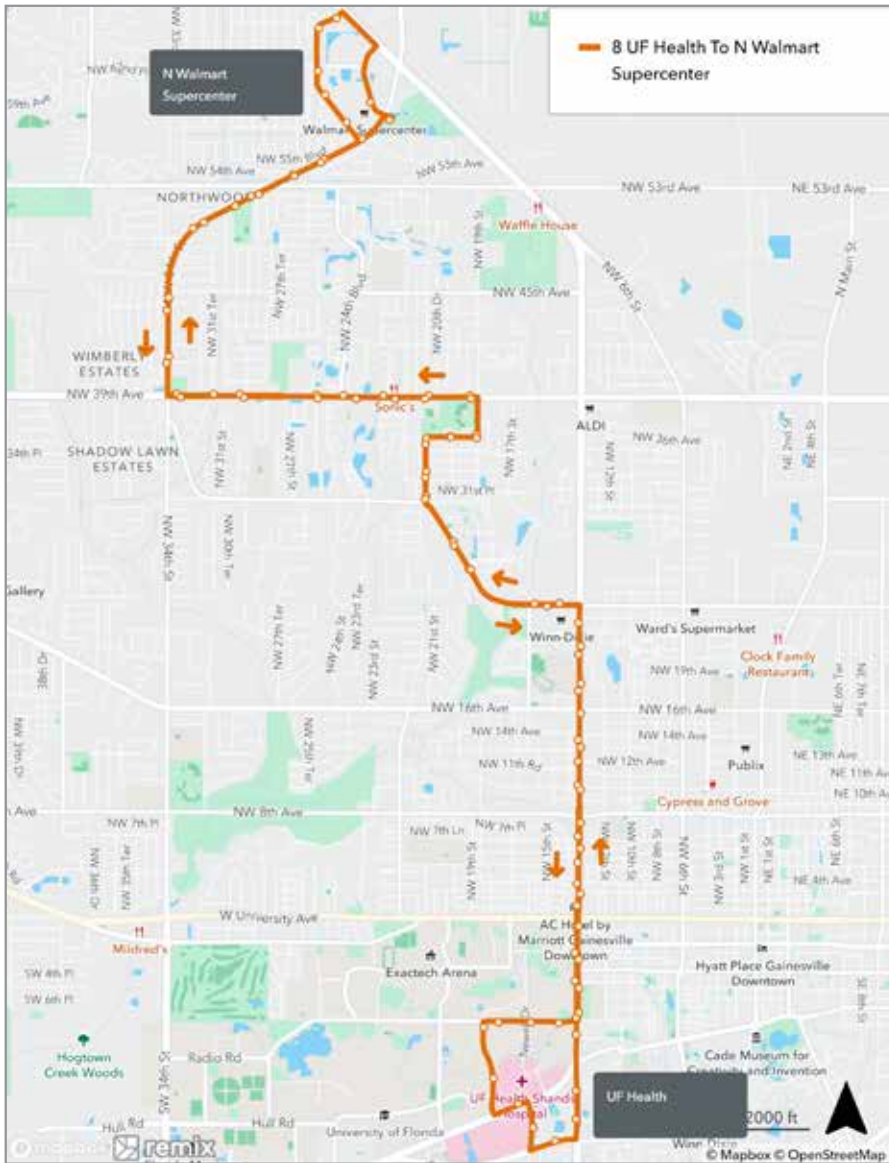

Complete Route

8
ROUTE

**UF HEALTH (SHANDS) TO
NORTH WALMART SUPERCENTER**

Days	Wait Time	First run	Last run
Monday-Friday	Every 45-80 min.	N Walmart 6:02am	N Walmart 10:10pm
Saturday	Every 80min.	UF Health 7:20am	N Walmart 6:40pm
Sunday	Every 80 min.	UF Health 10:00am	N Walmart 5:20pm

To North Walmart Supercenter			
MONDAY THROUGH FRIDAY			
A	B	C	
UF Health	Plaza Verde - NW 23rd Ave / NW 13th St	N Walmart	
6:05	6:23	6:42	R
6:50	7:08	7:27	R
7:35	7:53	8:12	R

To UF Health (Shands)			
MONDAY THROUGH FRIDAY			
C	B	A	
N Walmart	Plaza Verde - NW 23rd Ave / NW 13th St	UF Health	
6:02	6:22	6:40	R
6:47	7:07	7:25	R
7:32	7:52	8:10	R
8:17	8:37	8:55	R