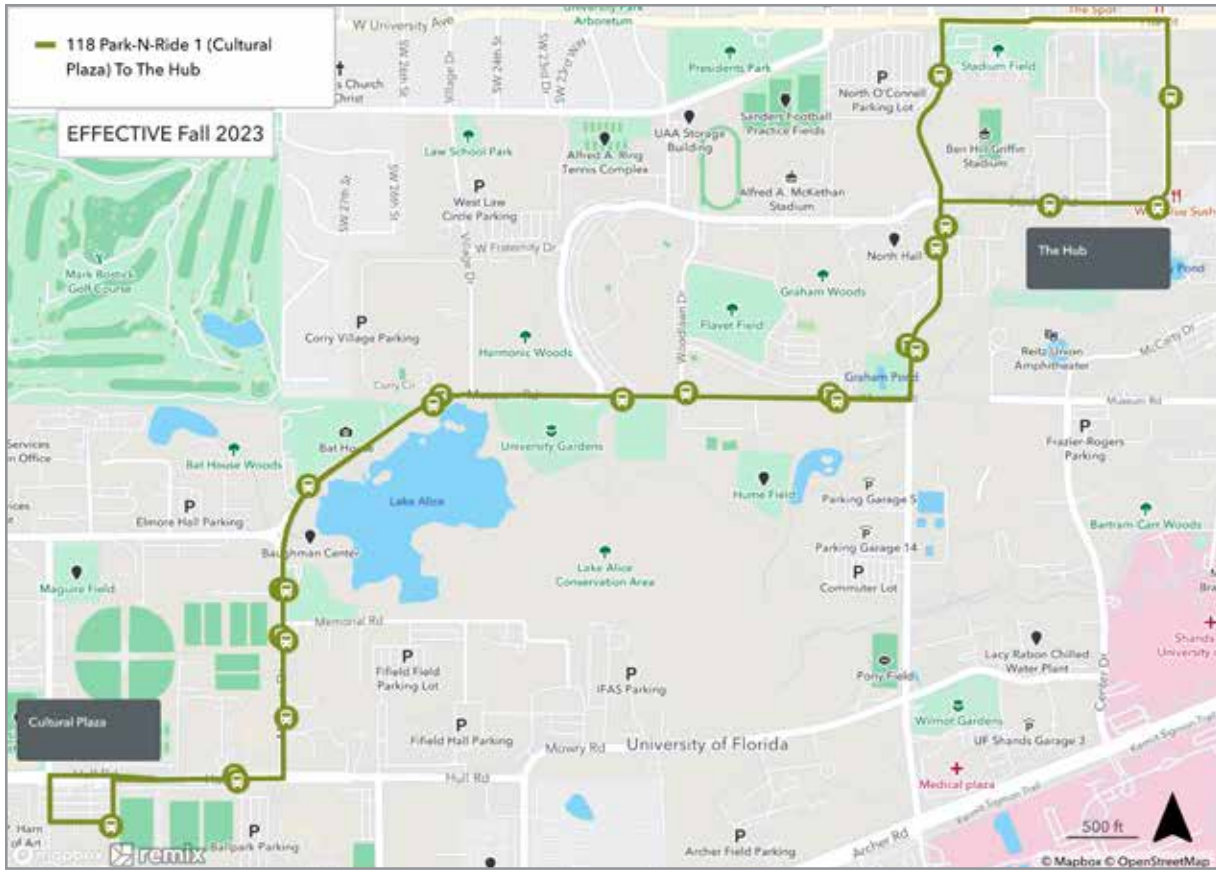

Complete Route

118 ROUTE THE HUB TO CULTURAL PLAZA

Days	Wait Time	First run	Last run
Monday-Friday	Every 7-28 min.	Cultural Plaza 7:00 am	The Hub 7:03 pm
Saturday / Sunday	No Service.		

To Cultural Plaza	
MONDAY THROUGH FRIDAY	
A The Hub	B Cultural Plaza
7:09	7:22
7:23	7:36
7:37	7:50
7:44	7:57
7:51	8:04
7:58	8:11
8:05	8:18
8:12	8:25
8:19	8:32

To The Hub	
MONDAY THROUGH FRIDAY	
B Cultural Plaza	A The Hub
7:00	7:09
7:14	7:23
7:28	7:37
7:35	7:44
7:42	7:51
7:49	7:58
7:56	8:05
8:03	8:12
8:10	8:19
8:17	8:26
8:24	8:33
8:31	8:40
8:38	8:47