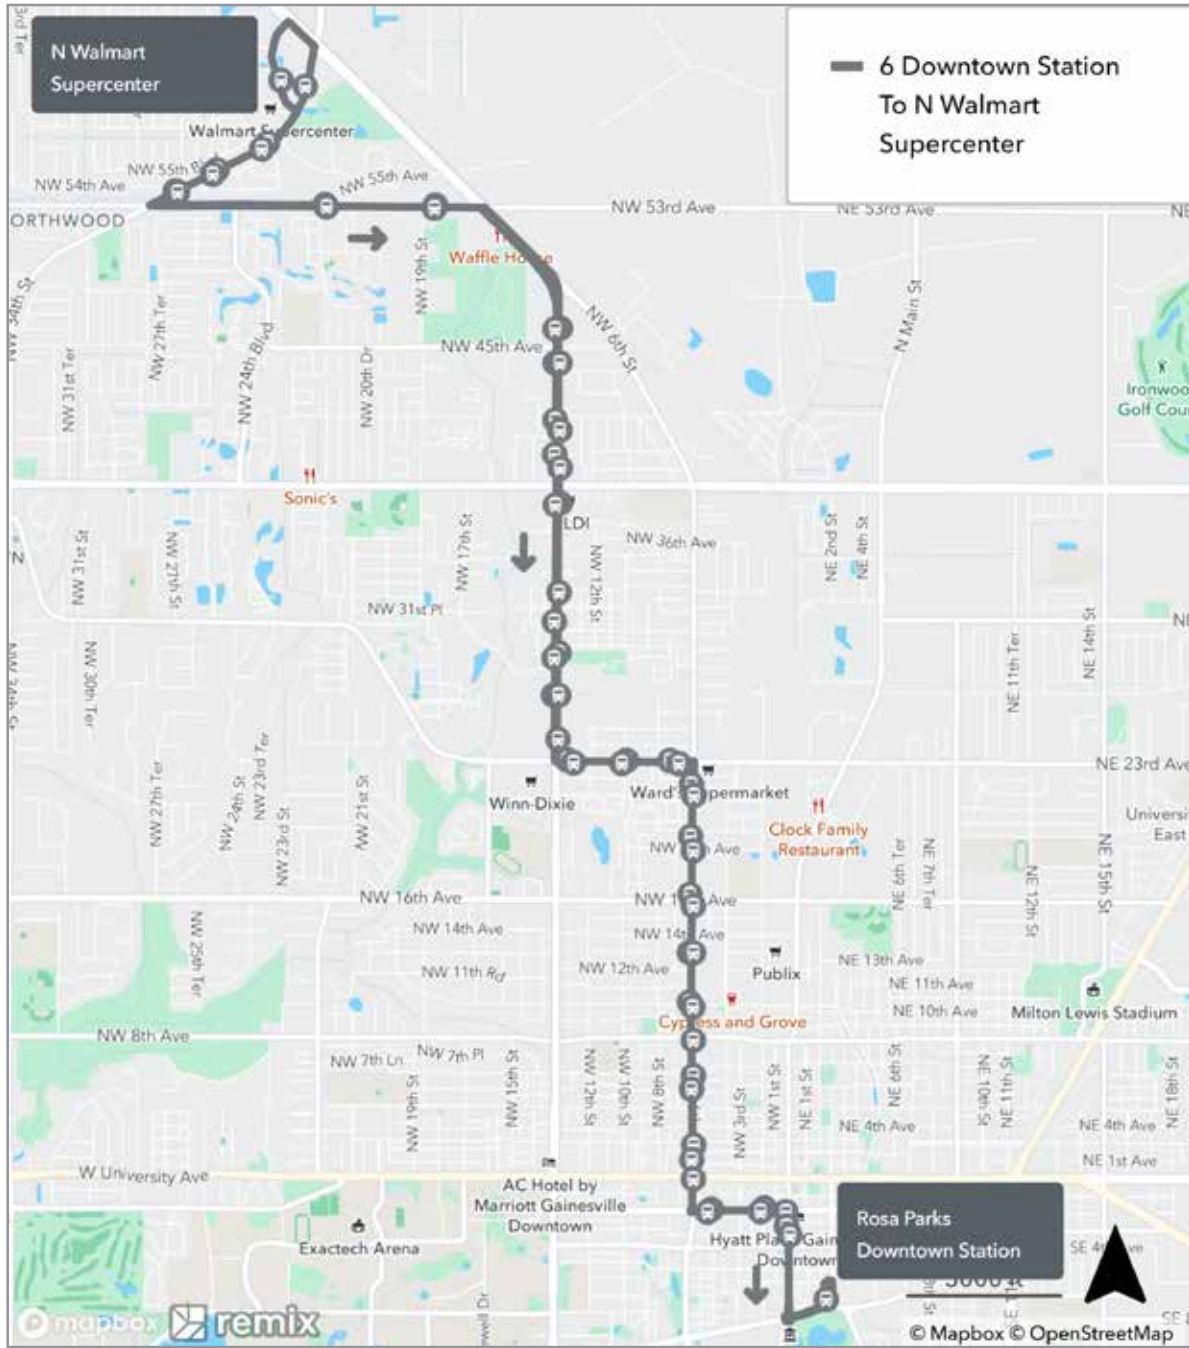

Complete Route

Days	Wait Time	First run	Last run
Monday-Friday	Every 60 min.	RPTS 6:00am	N Walmart 7:28pm
Saturday	Every 120 min.	RPTS 8:00am	N Walmart 4:28pm
Sunday	No Service.		

To North Walmart Supercenter			
MONDAY THROUGH FRIDAY			
A Rosa Parks	B NW 6th St / NW 23rd Ave	C N Walmart	
6:00	6:11	6:25	R
7:00	7:11	7:25	R
8:00	8:11	8:25	R
9:00	9:11	9:25	R
10:00	10:11	10:25	R
11:00	11:11	11:25	R
12:00	12:11	12:25	R
1:00	1:11	1:25	R
2:00	2:11	2:25	R
3:00	3:11	3:25	R
4:00	4:11	4:25	R
5:00	5:11	5:25	R
6:00	6:11	6:25	R
7:00	7:11	7:25	R

To Rosa Parks			
MONDAY THROUGH FRIDAY			
C N Walmart	B NW 6th St / NW 23rd Ave	A Rosa Parks	
6:28	6:42	6:55	R
7:28	7:42	7:55	R
8:28	8:42	8:55	R
9:28	9:42	9:55	R
10:28	10:42	10:55	R
11:28	11:42	11:55	R
12:28	12:42	12:55	R
1:28	1:42	1:55	R
2:28	2:42	2:55	R
3:28	3:42	3:55	R
4:28	4:42	4:55	R
5:28	5:42	5:55	R
6:28	6:42	6:55	R
7:28	7:42	7:55	R

To North Walmart Supercenter			
SATURDAY			
A Rosa Parks	B NW 6th St / NW 23rd Ave	C N Walmart	
8:00	8:07	8:22	
10:00	10:07	10:22	
12:00	12:07	12:22	
2:00	2:07	2:22	
4:00	4:07	4:22	

To Rosa Parks			
SATURDAY			
C N Walmart	B NW 6th St / NW 23rd Ave	A Rosa Parks	
8:28	8:42	8:51	
10:28	10:42	10:51	
12:28	12:42	12:51	
2:28	2:42	2:51	
4:28	4:42	4:51