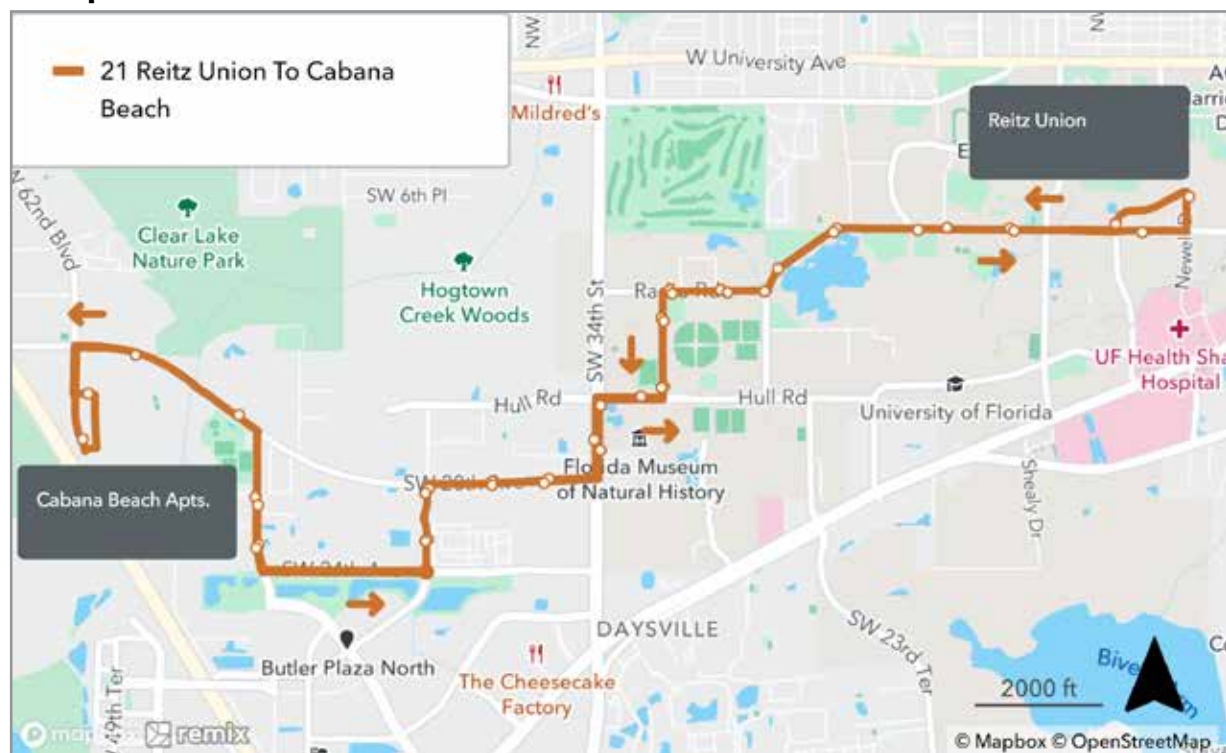

Complete Route

Days	Wait Time	First run	Last run
Monday-Friday	Every 18-52 min.	Cabana Beach 6:53am	Cabana Beach 7:12pm
Saturday / Sunday	No Service.		

To Oaks Mall		
MONDAY THROUGH FRIDAY		
A Reitz Union	B 34th St Plaza	C Oaks Mall
11:16	11:26	11:36
11:34	11:44	11:54
11:52	12:02	12:12
12:10	12:20	12:30
12:28	12:38	12:48
12:46	12:56	1:06
1:04	1:14	1:24
1:22	1:32	1:42
1:40	1:50	2:00
1:58	2:08	2:18
2:16	2:26	2:36
2:34	2:44	2:54
2:52	3:02	3:12
3:10	3:20	3:30
3:28	3:38	3:48
3:46	3:56	4:06
4:04	4:14	4:24
4:22	4:32	4:42
4:40	4:50	5:00
4:58	5:08	5:18
5:16	5:26	5:36
5:34	5:44	5:54
5:52	6:05	6:15
6:44	6:57	7:07

To Reitz Union		
MONDAY THROUGH FRIDAY		
C Oaks Mall	B 34th St Plaza	A Reitz Union
11:41	11:54	12:09
11:59	12:12	12:27
12:17	12:30	12:45
12:35	12:48	1:03
12:53	1:06	1:21
1:11	1:24	1:39
1:29	1:42	1:57
1:47	2:00	2:15
2:05	2:18	2:33
2:23	2:36	2:51
2:41	2:54	3:09
2:59	3:12	3:27
3:17	3:30	3:45
3:35	3:48	4:03
3:53	4:06	4:21
4:11	4:24	4:39
4:29	4:42	4:57
4:47	5:00	5:15
5:05	5:18	5:33
5:23	5:36	5:51
5:41	5:54	6:09
5:59	6:12	6:27
6:20	6:30	6:43
7:12	7:22	7:35

To Oaks Mall		
MONDAY THROUGH FRIDAY		
A Reitz Union	B 34th St Plaza	C Oaks Mall
7:22	7:32	7:42
7:40	7:50	8:00
7:58	8:08	8:18
8:16	8:26	8:36
8:34	8:44	8:54
8:52	9:02	9:12
9:10	9:20	9:30
9:28	9:38	9:48
9:46	9:56	10:06
10:04	10:14	10:24
10:22	10:32	10:42
10:40	10:50	11:00
10:58	11:08	11:18

To Reitz Union		
MONDAY THROUGH FRIDAY		
C Oaks Mall	B 34th St Plaza	A Reitz Union
6:53	7:06	7:21
7:11	7:24	7:39
7:29	7:42	7:57
7:47	8:00	8:15
8:05	8:18	8:33
8:23	8:36	8:51
8:41	8:54	9:09
8:59	9:12	9:27
9:17	9:30	9:45
9:35	9:48	10:03
9:53	10:06	10:21
10:11	10:24	10:39
10:29	10:42	10:57
10:47	11:00	11:15
11:05	11:18	11:33
11:23	11:36	11:51