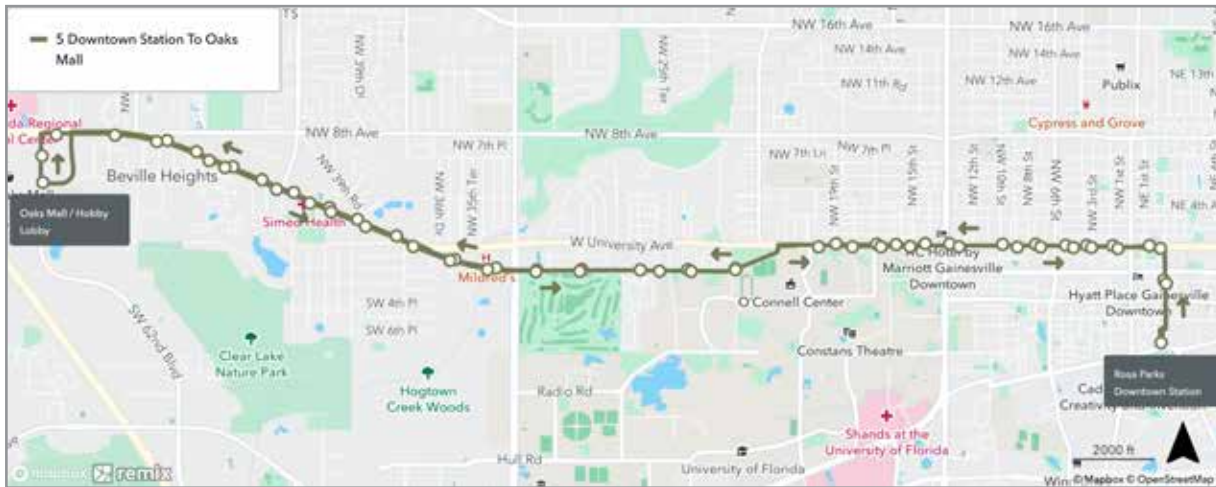

Complete Route

5 ROUTE

ROSA PARKS TRANSFER STATION TO OAKS MALL

Days	Wait Time	First run	Last run
Monday-Friday	Every 20-30 Min.	RPTS 6:00am	Oaks Mall 11:30pm
Saturday	Every 30-60 Min.	RPTS 7:00am	Oaks Mall 9:00pm
Sunday	Every 60 min.	RPTS 10:00am	Oaks Mall 5:30pm

To Oaks Mall			
MONDAY THROUGH FRIDAY			
A Rosa Parks Transfer Station	B Westgate Plaza	C Oaks Mall	
6:00	6:13	6:24	R
6:20	6:33	6:44	R
6:40	6:53	7:04	R
7:00	7:13	7:24	R
7:20	7:33	7:44	R
7:40	7:53	8:04	R
8:00	8:13	8:24	R
8:20	8:33	8:44	R
8:40	8:53	9:04	R
9:00	9:18	9:31	R
9:24	9:42	9:55	R
9:48	10:06	10:19	R
10:12	10:30	10:43	R
10:36	10:54	11:07	R
11:00	11:18	11:31	R
11:24	11:42	11:55	R
11:48	12:06	12:19	R
12:12	12:30	12:43	R
12:36	12:54	1:07	R
1:00	1:18	1:31	R
1:24	1:42	1:55	R

To Rosa Parks			
MONDAY THROUGH FRIDAY			
C Oaks Mall	B Westgate Plaza	A Rosa Parks Transfer Station	
6:10	6:19	6:33	R
6:30	6:39	6:53	R
6:50	6:59	7:13	R
7:10	7:19	7:33	R
7:30	7:39	7:53	R
7:50	7:59	8:13	R
8:10	8:19	8:33	R
8:30	8:39	8:53	R
8:50	9:00	9:17	R
9:14	9:24	9:41	R
9:38	9:48	10:05	R
10:02	10:12	10:29	R
10:26	10:36	10:53	R
10:50	11:00	11:17	R
11:14	11:24	11:41	R
11:38	11:48	12:05	R
12:02	12:12	12:29	R
12:26	12:36	12:53	R
12:50	1:00	1:17	R
1:14	1:24	1:41	R
1:38	1:48	2:05	R
2:02	2:12	2:29	R