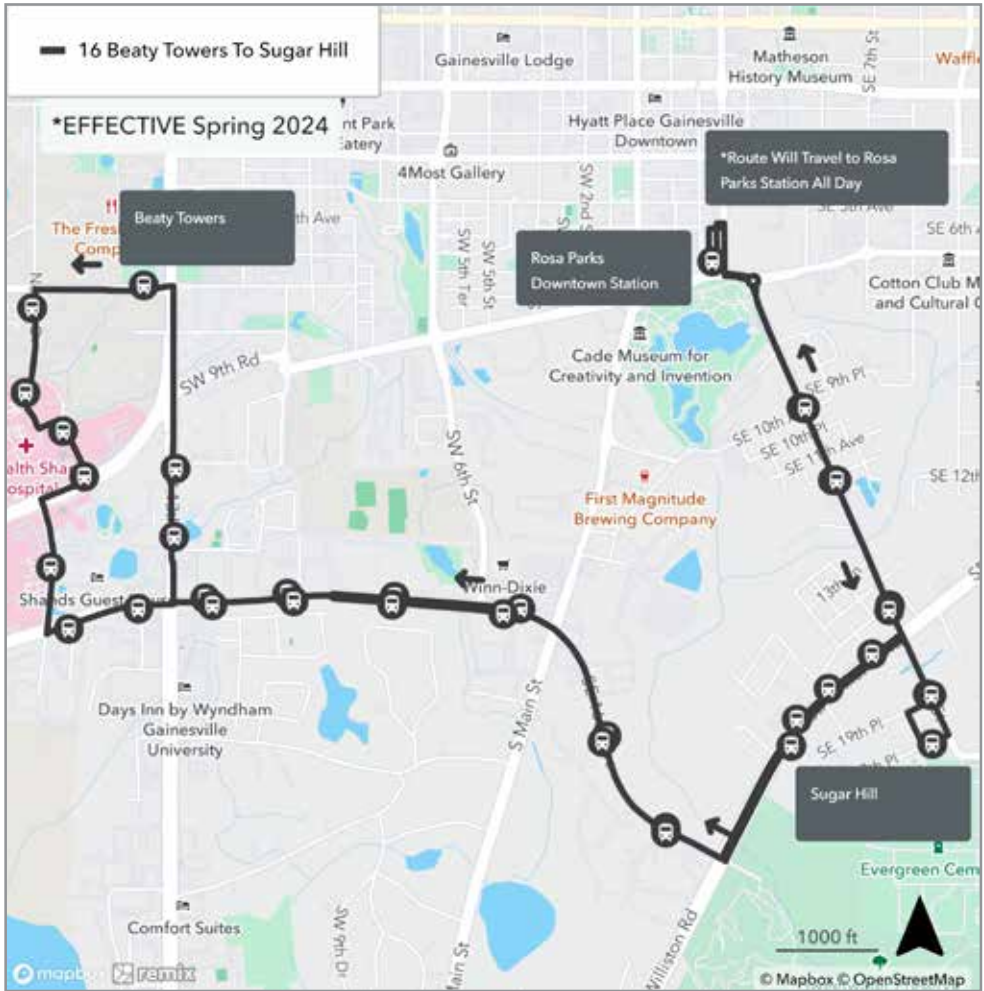

Complete Route

Days	Wait Time	First run	Last run
Monday-Friday	Every 40 min.	RPTS 6:40am	Beaty Towers 10:57p
Saturday	Every 60 min.	Beaty Towers 7:15am	Beaty Towers 6:15pm
Sunday	Every 60 min.	Beaty Towers 10:15am	RPTS 5:35pm

16
ROUTE

**BEATY TOWERS
TO SUGAR HILL**