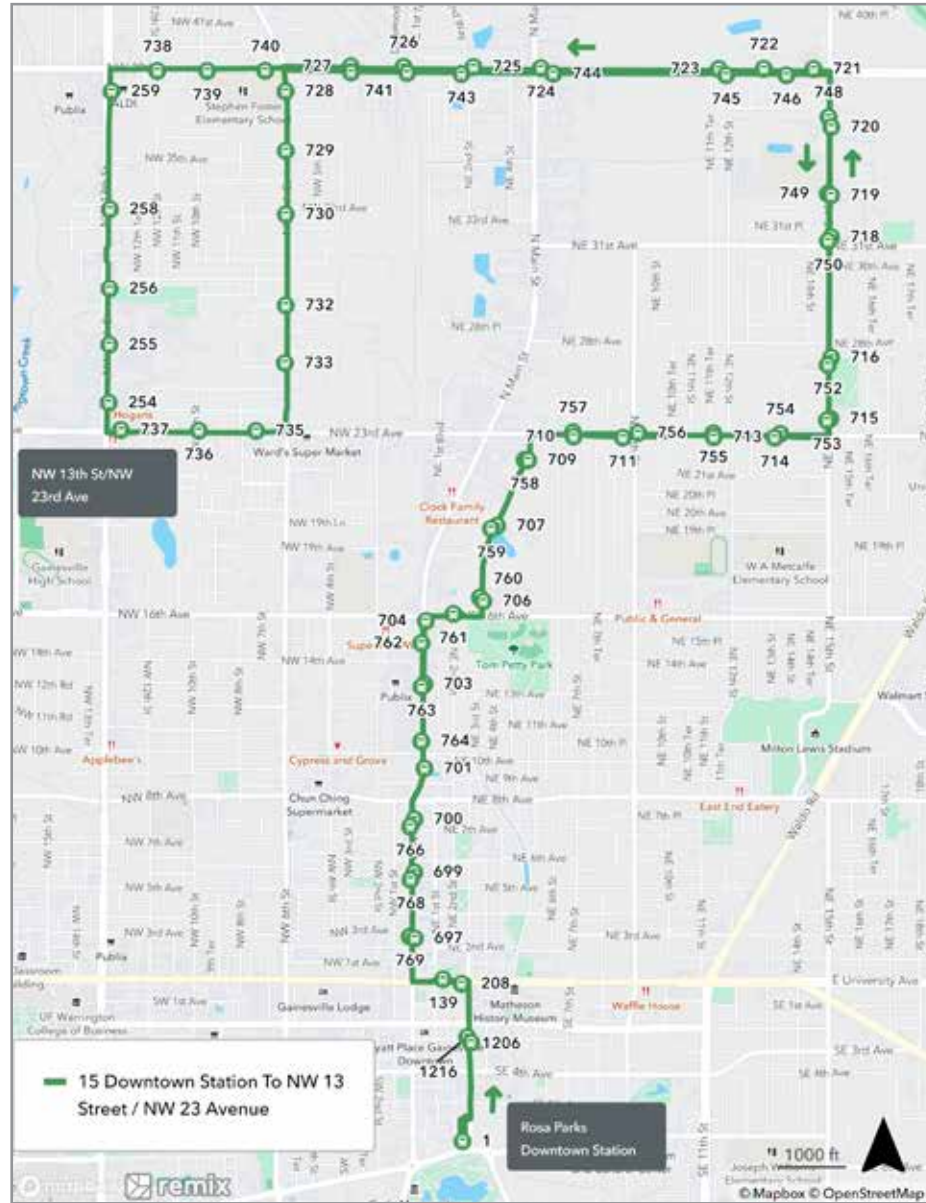

Complete Route

Days	Wait Time	First run	Last run
Monday-Friday	Every 30-60 min.	RPTS 6:00am	13th ST 10:27pm
Saturday	Every 60 min.	RPTS 7:00am	13th ST 5:25pm
Sunday	Every 60 min.	RPTS 10:00am	13th ST 5:25pm

To NW 13th St			
MONDAY THROUGH FRIDAY			
A Rosa Parks	B NE 15th St/ NE 39th Ave	C NW 13th St	
6:00	6:17	6:25	R
6:30	6:47	6:55	R
7:00	7:17	7:25	R
7:30	7:47	7:55	R
8:00	8:17	8:25	R
8:30	8:47	8:55	R
9:00	9:17	9:25	R
9:30	9:47	9:55	R
10:00	10:17	10:25	R
10:30	10:47	10:55	R
11:00	11:17	11:25	R
11:30	11:47	11:55	R
12:00	12:23	12:32	R
12:35	12:58	1:07	R
1:10	1:33	1:42	R
1:45	2:08	2:17	R
2:20	2:43	2:52	R
2:55	3:18	3:27	R
3:30	3:53	4:02	R
4:05	4:28	4:37	R
4:40	5:03	5:12	R
5:15	5:38	5:47	R
6:00	6:17	6:25	R
7:00	7:17	7:25	R
8:00	8:17	8:25	R
9:00	9:17	9:25	R
10:00	10:17	10:25	R

To NW 13th St			
SATURDAY			
A Rosa Parks	B NE 15th St/ NE 39th Ave	C NW 13th St	
7:00	7:17	7:25	
8:00	8:17	8:25	
9:00	9:17	9:25	
10:00	10:17	10:25	
11:00	11:17	11:25	
12:00	12:17	12:25	
1:00	1:17	1:25	
2:00	2:17	2:25	
3:00	3:17	3:25	
4:00	4:17	4:25	
5:00	5:17	5:25	

To Rosa Parks			
MONDAY THROUGH FRIDAY			
C NW 13th St	B NE 15th St/ NE 39th Ave	A Rosa Parks	
6:27	6:35	6:54	R
6:57	7:05	7:24	R
7:27	7:35	7:54	R
7:57	8:05	8:24	R
8:27	8:35	8:54	R
8:57	9:05	9:24	R
9:27	9:35	9:54	R
9:57	10:05	10:24	R
10:27	10:35	10:54	R
10:57	11:05	11:24	R
11:27	11:35	11:54	R
11:59	12:09	12:29	R
12:34	12:44	1:04	R
1:09	1:19	1:39	R
1:44	1:54	2:14	R
2:19	2:29	2:49	R
2:54	3:04	3:24	R
3:29	3:39	3:59	R
4:04	4:14	4:34	R
4:39	4:49	5:09	R
5:14	5:24	5:44	R
5:49	5:59	6:19	R
6:27	6:35	6:54	R
7:27	7:35	7:54	R
8:27	8:35	8:54	R
9:27	9:35	9:54	R
10:27	10:35	10:54	R

To Rosa Parks			
SATURDAY			
C NW 13th St	B NE 15th St/ NE 39th Ave	A Rosa Parks	
7:25	7:35	7:54	
8:25	8:35	8:54	
9:25	9:35	9:54	
10:25	10:35	10:54	
11:25	11:35	11:54	
12:25	12:35	12:54	
1:25	1:35	1:54	
2:25	2:35	2:54	
3:25	3:35	3:54	
4:25	4:35	4:54	
5:25	5:35	5:54