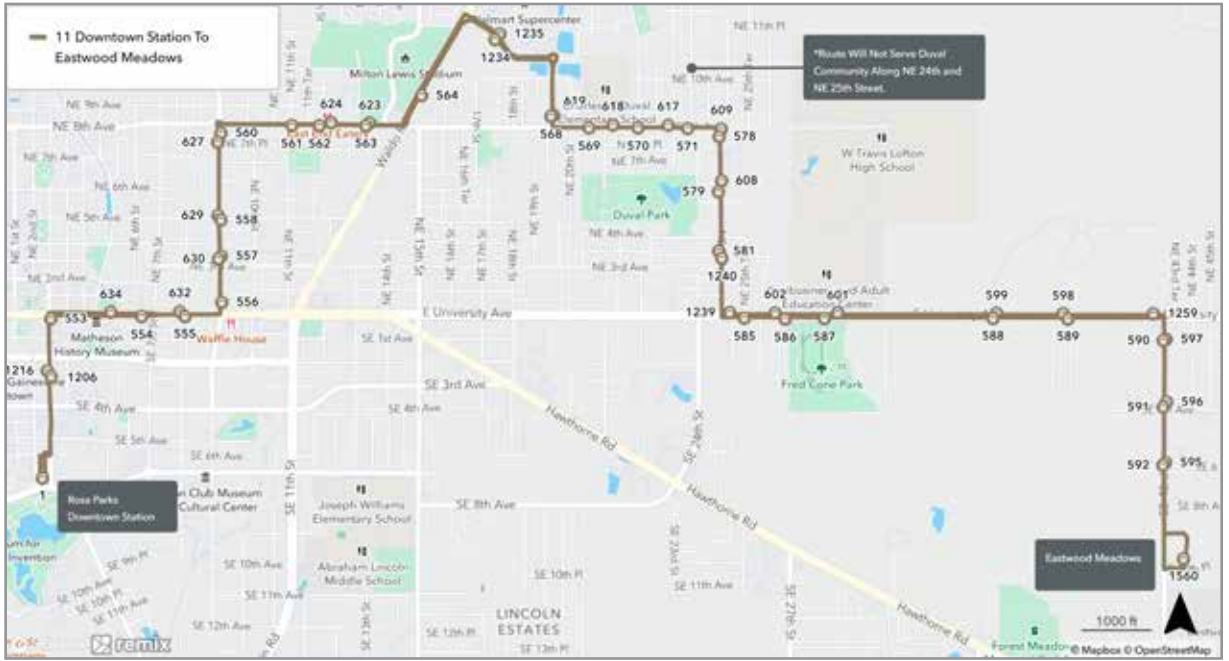

Complete Route

Days	Wait Time	First run	Last run
Monday-Friday	Every 60 min.	Eastwood Meadows 6:00am	Eastwood Meadows 7:30pm
Saturday / Sunday	No Service.		

To Eastwood Meadows			
MONDAY THROUGH FRIDAY			
A Rosa Parks	B NE Walmart	C Eastwood Meadows.	
6:00	6:07	6:21	R
7:00	7:07	7:21	R
8:00	8:07	8:21	R
9:00	9:07	9:21	R
10:00	10:07	10:21	R
11:00	11:07	11:21	R
12:00	12:07	12:21	R
1:00	1:07	1:21	R
2:00	2:07	2:21	R
3:00	3:07	3:21	R
4:00	4:07	4:21	R
5:00	5:07	5:21	R
6:00	6:07	6:21	R
7:00	7:07	7:21	R

To Rosa Parks			
MONDAY THROUGH FRIDAY			
C Eastwood Meadows	B NE Walmart	A Rosa Parks	
6:30	6:40	6:50	R
7:30	7:40	7:50	R
8:30	8:40	8:50	R
9:30	9:40	9:50	R
10:30	10:40	10:50	R
11:30	11:40	11:50	R
12:30	12:40	12:50	R
1:30	1:40	1:50	R
2:30	2:40	2:50	R
3:30	3:40	3:50	R
4:30	4:40	4:50	R
5:30	5:40	5:50	R
6:30	6:40	6:50	R
7:30	7:40	7:50	R