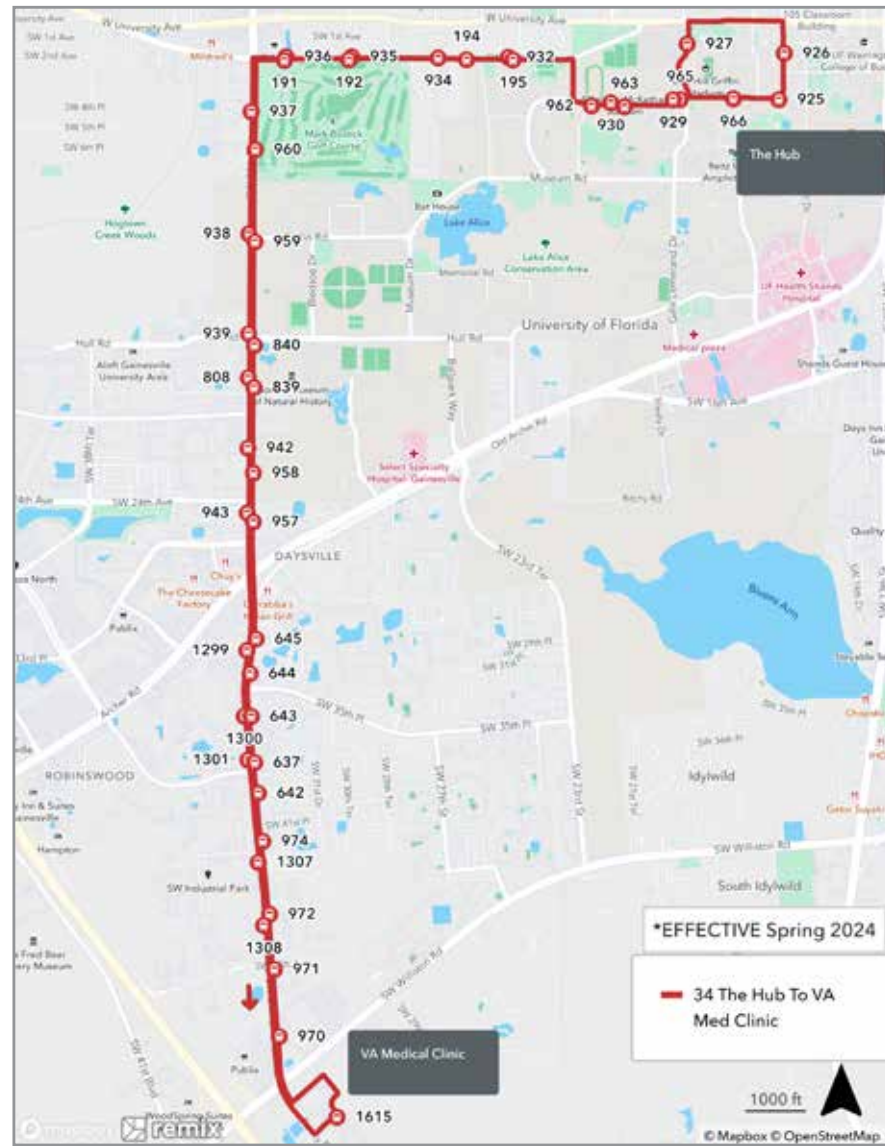

Complete Route

Days	Wait Time	First run	Last run
Monday-Friday	Every 50-65 min.	Lexington 6:50 am	The Hub 10:44 pm
Saturday / Sunday	No Service.		

NOTE: Decrease in frequency on weekdays. Service ends at 11:00pm.

To Lexington Crossing			
MONDAY THROUGH FRIDAY			
A The Hub	B Westgate Plaza	C Lexington Crossing	
7:21	7:33	7:49	R
8:26	8:38	8:54	R

To The Hub			
MONDAY THROUGH FRIDAY			
C Lexington Crossing	B Westgate Plaza	A The Hub	
6:50	7:08	7:18	R
7:55	8:13	8:23	R
9:00	9:18	9:28	R

To Lexington Crossing			
MONDAY THROUGH FRIDAY			
A The Hub	B Westgate Plaza	C Lexington Crossing	
9:31	9:43	9:59	R
10:36	10:48	11:04	R
11:41	11:53	12:09	R
12:46	12:58	1:14	R
1:51	2:03	2:19	R
2:56	3:08	3:24	R
4:01	4:13	4:29	R
5:06	5:18	5:34	R
6:11	6:23	6:39	R
7:16	7:28	7:44	R
8:14	8:22	8:34	R
9:04	9:12	9:24	R
9:54	10:02	10:14	R
10:44	10:52	11:04	R

To The Hub			
MONDAY THROUGH FRIDAY			
C Lexington Crossing	B Westgate Plaza	A The Hub	
10:05	10:23	10:33	R
11:10	11:28	11:38	R
12:15	12:33	12:43	R
1:20	1:38	1:48	R
2:25	2:43	2:53	R
3:30	3:48	3:58	R
4:35	4:53	5:03	R
5:40	5:58	6:08	R
6:45	7:03	7:13	R
7:44	7:58	8:07	R
8:34	8:48	8:57	R
9:24	9:38	9:47	R
10:14	10:28	10:37	R