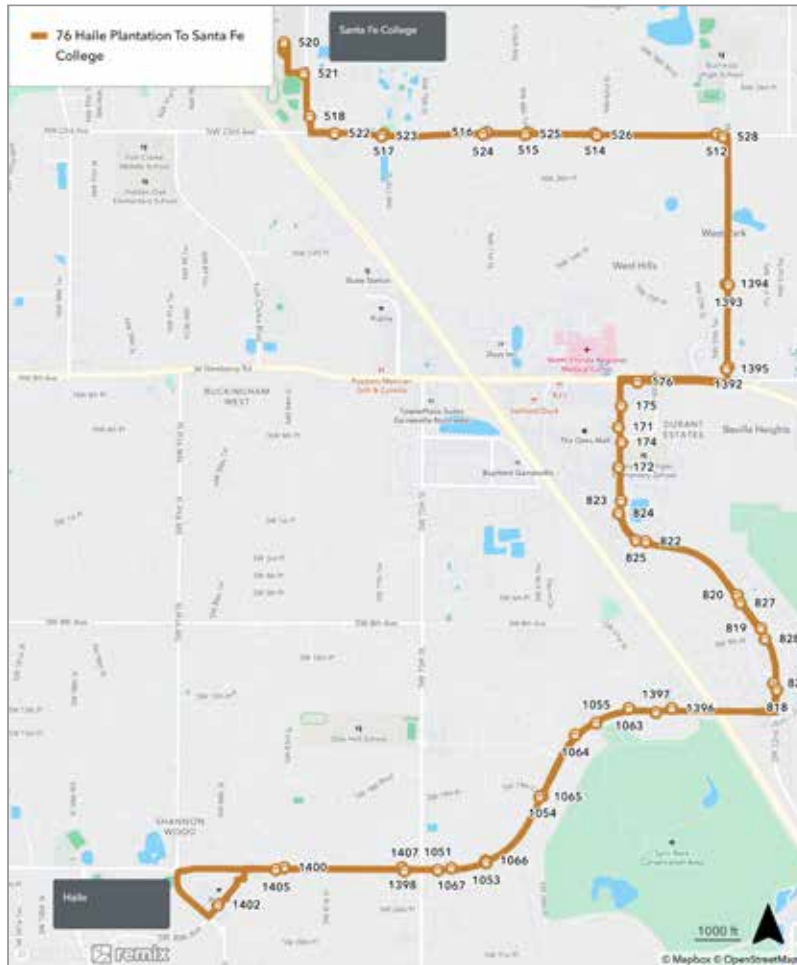

Complete Route

76 ROUTE

HAILE MARKET PLACE TO SANTA FE

Days	Wait Time	First run	Last run
Monday-Friday	Every 60-65 min.	Haile MP 7:25 am	SFC 4:00 pm
Saturday / Sunday	No Service		

To Santa Fe		
MONDAY THROUGH FRIDAY		
A Santa Fe	B Terwilliger	C Haile Market Place
8:00	8:12	8:23
9:00	9:12	9:23
10:00	10:12	10:23
11:00	11:12	11:23
12:00	12:12	12:23
1:00	1:12	1:23
2:00	2:12	2:23
3:00	3:12	3:23
4:00	4:12	4:23

To Haile Market Place		
MONDAY THROUGH FRIDAY		
C Haile Market Place	B Terwilliger	A Santa Fe
7:25	7:36	7:53
8:30	8:41	8:53
9:30	9:41	9:53
10:30	10:41	10:53
11:30	11:41	11:53
12:30	12:41	12:53
1:30	1:41	1:53
2:30	2:41	2:53
3:30	3:41	3:53