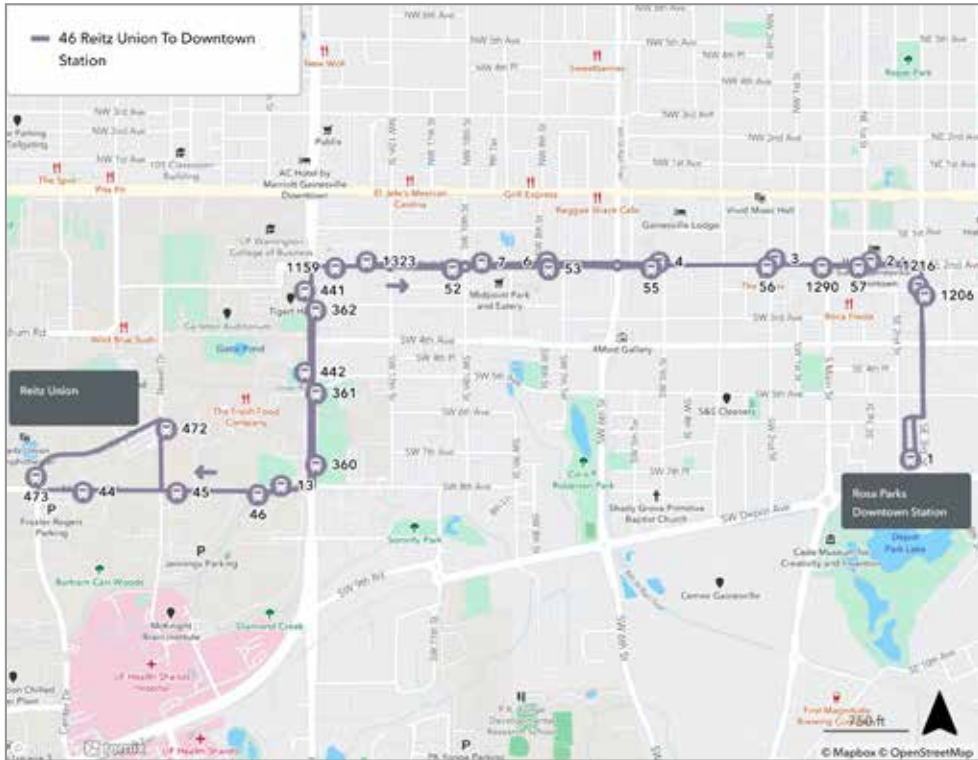

Complete Route

46

ROUTE

REITZ UNION TO
BUTLER PLAZA TRANSFER STATION

Days	Wait Time	First run	Last run
Monday-Friday	Every 40 min.	RPTS 8:05 am	Reitz Union 5:43 pm
Saturday / Sunday	No Service.		

NOTE: Decrease in frequency on weekdays. Service ends at 11:00pm.

To Reitz Union	
MONDAY THROUGH FRIDAY	
A Reitz Union	B Rosa Parks
8:23	8:40
9:03	9:20
9:43	10:00
10:23	10:40
11:03	11:20
11:43	12:00
12:23	12:40
1:03	1:20
1:43	2:00
2:23	2:40
3:03	3:20
3:43	4:00
4:23	4:40
5:03	5:20
5:43	6:00

To Downtown	
MONDAY THROUGH FRIDAY	
B Rosa Parks	A Reitz Union
8:05	8:23
8:45	9:03
9:25	9:43
10:05	10:23
10:45	11:03
11:25	11:43
12:05	12:23
12:45	1:03
1:25	1:43
2:05	2:23
2:45	3:03
3:25	3:43
4:05	4:23
4:45	5:03
5:25	5:43