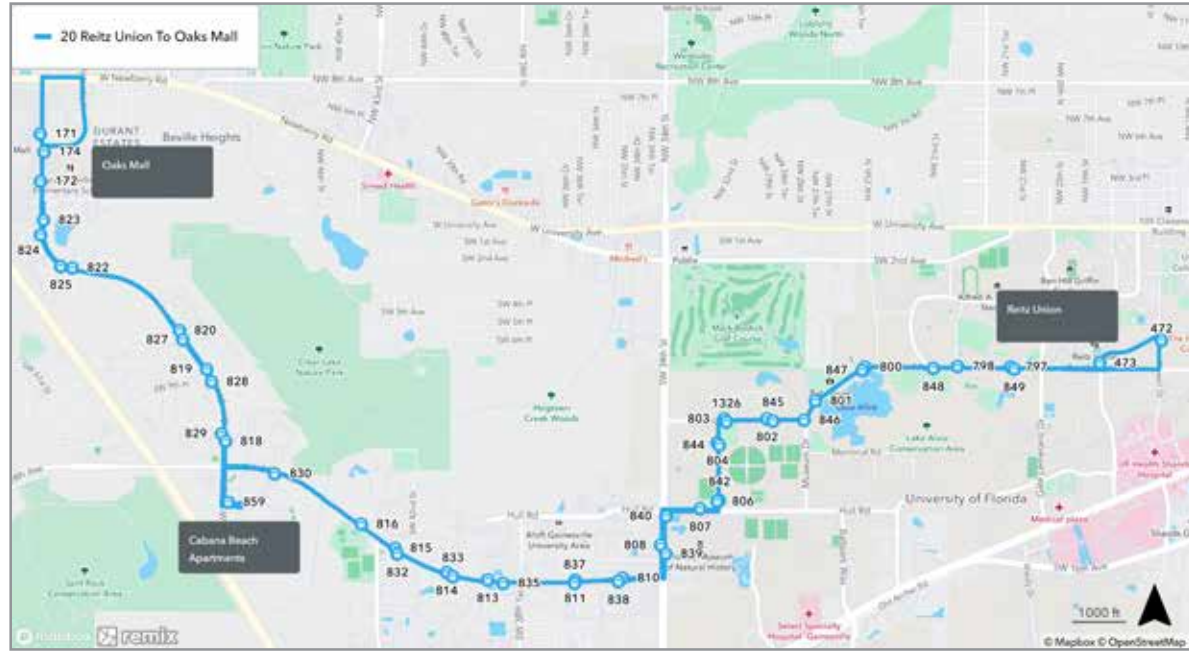

Complete Route

Days	Wait Time	First run	Last run
Monday-Friday	Every 15-30 min.	Oaks Mall 6:00am	Oaks Mall 11:30pm
Saturday	Every 30-60 min.	Reitz Union 7:00am	Oaks Mall 7:30pm
Sunday	Every 60 min.	Reitz Union 10:00am	Oaks Mall 5:30pm

NOTE: Service inside Cabana Beach Apt. decreases frequency on weekends and weekday. Service ends at 11:0pm

To Oaks Mall			
MONDAY THROUGH FRIDAY			
A Reitz Union	B 34th St Plaza	C Oaks Mall	
6:30	6:40	6:55	R
6:45	6:55	7:10	
7:00	7:10	7:25	R
7:15	7:25	7:40	
7:30	7:40	7:55	R

To Reitz Union			
MONDAY THROUGH FRIDAY			
C Oaks Mall	B 34th St Plaza	A Reitz Union	
6:00	6:15	6:30	
6:15	6:30	6:45	
6:30	6:45	7:00	
6:45	7:00	7:15	
7:00	7:15	7:30	R
7:15	7:30	7:45	
7:30	7:45	8:00	R
7:45	8:00	8:15	
8:00	8:15	8:30	R

To Oaks Mall			
MONDAY THROUGH FRIDAY			
A Reitz Union	B 34th St Plaza	C Oaks Mall	
7:45	7:55	8:10	
8:00	8:10	8:25	R
8:15	8:25	8:40	
8:30	8:40	8:55	R
8:45	8:55	9:10	
9:00	9:10	9:25	R
9:15	9:25	9:40	
9:30	9:40	9:55	R
9:45	9:55	10:10	
10:00	10:10	10:25	R
10:15	10:25	10:40	
10:30	10:40	10:55	R
10:45	10:55	11:10	
11:00	11:10	11:25	R
11:15	11:25	11:40	
11:30	11:40	11:55	R
11:45	11:55	12:10	
12:00	12:10	12:25	R
12:15	12:25	12:40	
12:30	12:40	12:55	R
12:45	12:55	1:10	
1:00	1:10	1:25	R
1:15	1:25	1:40	
1:30	1:40	1:55	R
1:45	1:55	2:10	
2:00	2:10	2:25	R
2:15	2:25	2:40	
2:30	2:40	2:55	R
2:45	2:55	3:10	
3:00	3:10	3:25	R
3:15	3:25	3:40	
3:30	3:40	3:55	R
3:45	3:55	4:10	
4:00	4:10	4:25	R
4:15	4:25	4:40	
4:30	4:40	4:55	R
4:45	4:55	5:10	
5:00	5:10	5:25	R
5:15	5:25	5:40	
5:30	5:40	5:55	R
5:45	5:55	6:10	
6:00	6:10	6:25	R
6:15	6:25	6:40	
6:30	6:40	6:55	R
7:00	7:10	7:25	R
7:30	7:40	7:55	R

To Reitz Union			
MONDAY THROUGH FRIDAY			
C Oaks Mall	B 34th St Plaza	A Reitz Union	
8:15	8:30	8:45	
8:30	8:45	9:00	R
8:45	9:00	9:15	
9:00	9:15	9:30	R
9:15	9:30	9:45	
9:30	9:45	10:00	R
9:45	10:00	10:15	
10:00	10:15	10:30	R
10:15	10:30	10:45	
10:30	10:45	11:00	R
10:45	11:00	11:15	
11:00	11:15	11:30	R
11:15	11:30	11:45	
11:30	11:45	12:00	R
11:45	12:00	12:15	
12:00	12:15	12:30	R
12:15	12:30	12:45	
12:30	12:45	1:00	R
12:45	1:00	1:15	
1:00	1:15	1:30	R
1:15	1:30	1:45	
1:30	1:45	2:00	R
1:45	2:00	2:15	
2:00	2:15	2:30	R
2:15	2:30	2:45	
2:30	2:45	3:00	R
2:45	3:00	3:15	
3:00	3:15	3:30	R
3:15	3:30	3:45	
3:30	3:45	4:00	R
3:45	4:00	4:15	
4:00	4:15	4:30	R
4:15	4:30	4:45	
4:30	4:45	5:00	R
4:45	5:00	5:15	
5:00	5:15	5:30	R
5:15	5:30	5:45	
5:30	5:45	6:00	R
5:45	6:00	6:15	
6:00	6:15	6:30	R
6:15	6:30	6:45	
6:30	6:45	7:00	R
6:45	7:00	7:15	
7:00	7:15	7:30	R
7:30	7:45	8:00	R
8:00	8:15	8:30	R