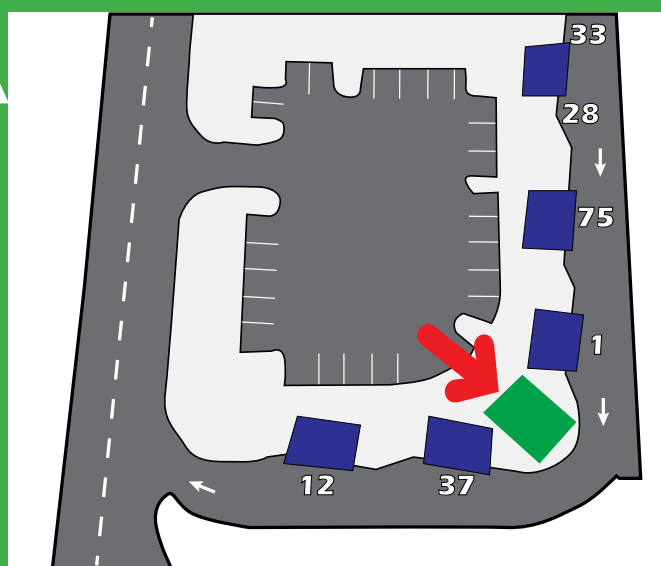

MAILING ADDRESS

Regional Transit System
Station 5 P.O. Box 490 Gainesville, FL
32627-0490

BUTLER PLAZA TRANSFER STATION

SERVICING ROUTES

1 • 12 • 33 • 37 • 75

ADDRESS

4231 SW 30th Avenue
Gainesville, Florida 32627.