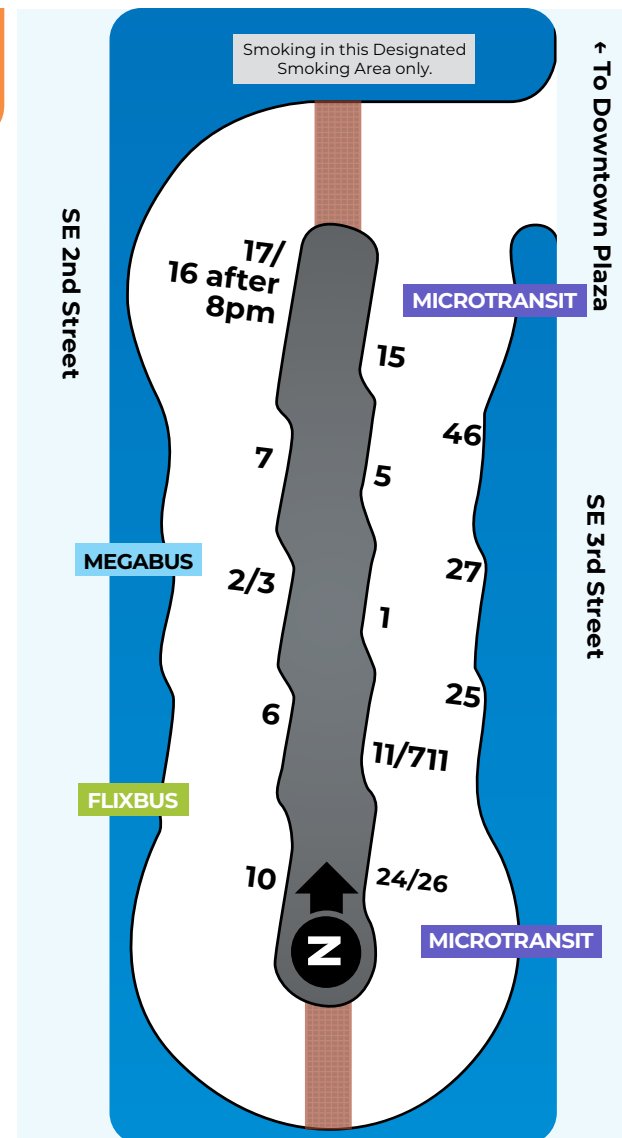

ROSA PARKS TRANSFER STATION

SERVICING ROUTES

1, 2, 3, 5, 6, 7, 10, 11, 15, 16 after 8pm, 17, 24, 25, 26, 27, & 711

ADDRESS

700 SE 3rd Street, is located at the corner of SE 3rd Street and Depot Avenue.

HOURS OF SERVICE

Monday-Friday: 8:00am - 3:45pm.
Closed Saturday, Sunday and holidays.

Customer Service 352-334-2600

PASSES AND SCHEDULES

Passes and schedules may be obtained at the Rosa Parks Transfer Station. Call (352) 334-2600, or visit our website, www.go-rt.com.

MAILING ADDRESS

Regional Transit System
Station 5 P.O. Box 490 Gainesville, FL
32627-0490

BUTLER PLAZA TRANSFER STATION

SERVICING ROUTES

1 • 12 • 33 • 37 • 75