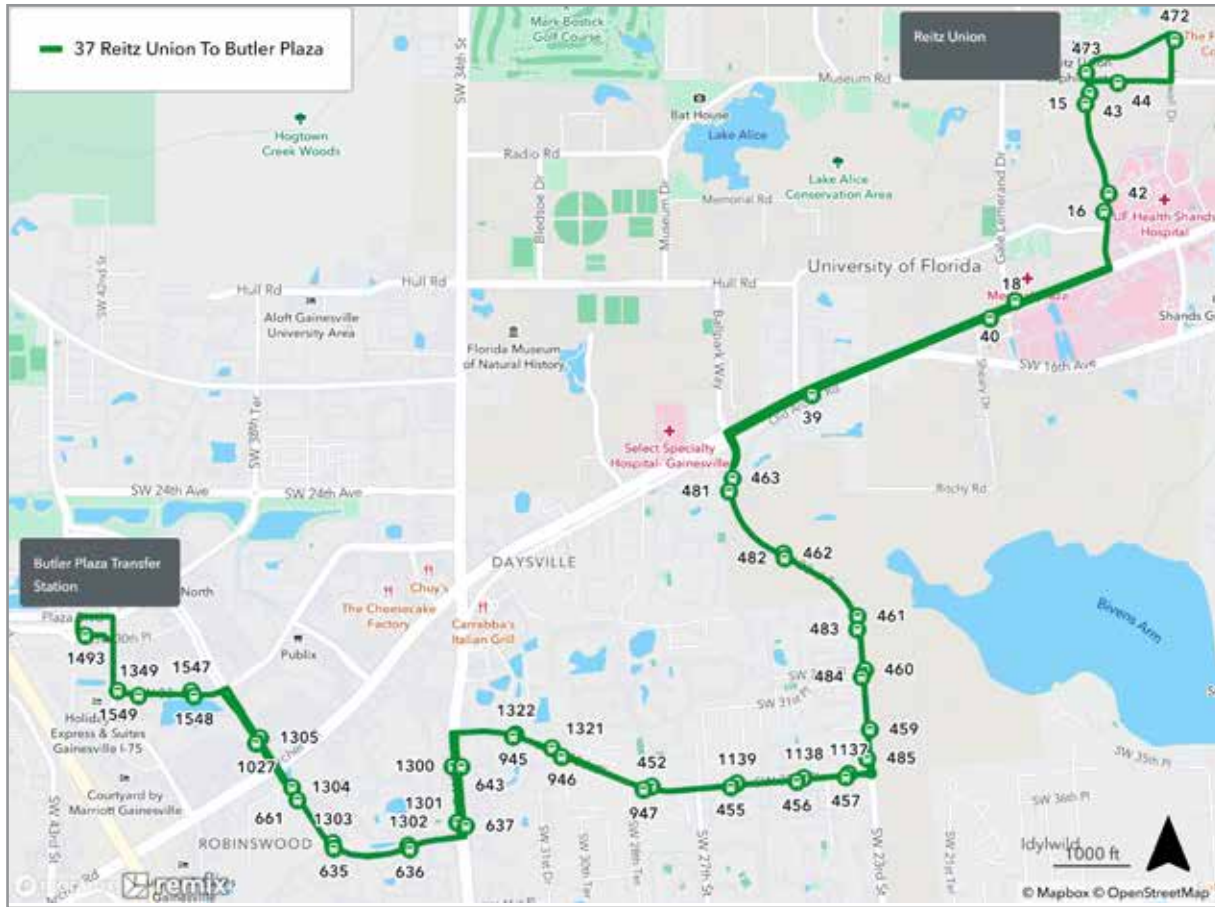

Complete Route

37

ROUTE

REITZ UNION TO BUTLER PLAZA TRANSFER STATION

Days	Wait Time	First run	Last run
Monday-Friday	Every 27-59 min.	BPTS 7:00am	BPTS 10:19pm
Saturday	Every 50 min.	Reitz Union 8:48am	BPTS 8:00pm
Sunday	Every 50 min.	BPTS 10:00am	BPTS 5:30pm

NOTE: Decrease in frequency on weekdays.

To Reitz Union			
MONDAY THROUGH FRIDAY			
A Reitz Union	B University Commons	C Butler Plaza	
7:26	7:33	7:45	
8:20	8:27	8:39	
8:47	8:54	9:06	R
9:14	9:21	9:33	
9:41	9:48	10:00	R
10:08	10:15	10:27	
10:35	10:42	10:54	R

To Butler Plaza			
MONDAY THROUGH FRIDAY			
C Butler Plaza	B University Commons	A Reitz Union	
7:00	7:14	7:26	
7:54	8:08	8:20	
8:21	8:35	8:47	R
8:48	9:02	9:14	
9:15	9:29	9:41	R
9:42	9:56	10:08	
10:09	10:23	10:35	R
10:36	10:50	11:02	
11:03	11:17	11:29	R