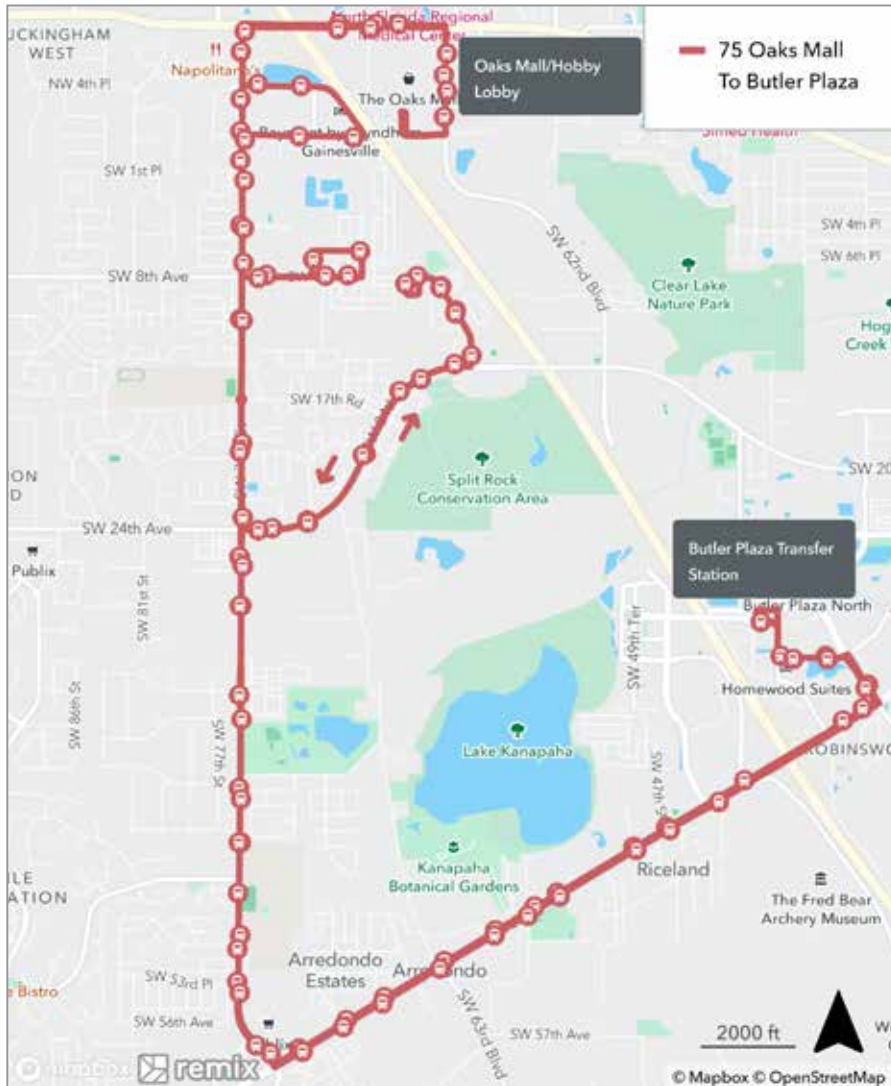

To Downtown	
MONDAY THROUGH FRIDAY	
B Jonesville	A UF Health
7:00	7:55
8:00	8:55
9:00	9:55
10:00	10:55
11:00	11:55
1:00	1:55
3:00	3:55
4:00	4:55
5:00	5:55
6:00	6:55

Complete Route

75

ROUTE

OAKS MALL TO BUTLER PLAZA TRANSFER STATION