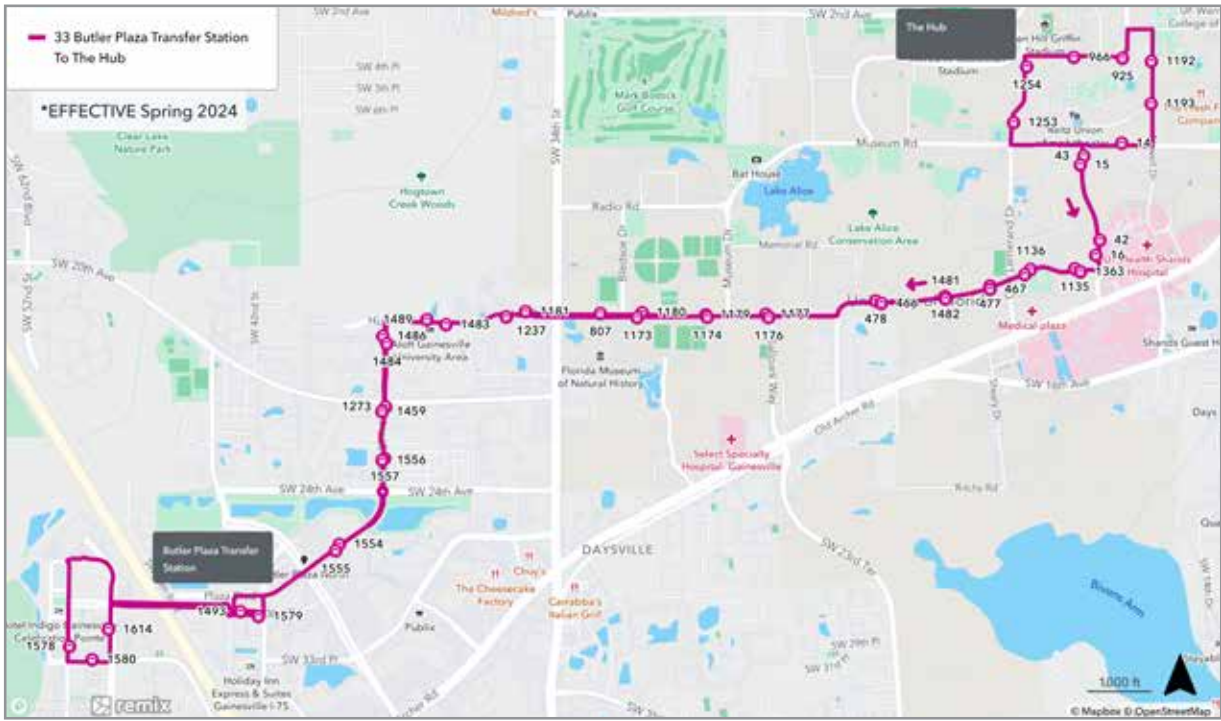

Complete Route

33 ROUTE

BUTLER PLAZA TO THE HUB

Days	Wait Time	First run	Last run
Monday-Friday	Every 15-30min.	BPTS 6:51am	BPTS 10:51pm
Saturday	Every 30-60 min.	BPTS 7:51am	BPTS 7:51pm
Sunday	Every 60 min.	Hub 9:48am	BPTS 5:21pm

NOTE: Decrease in frequency on weekdays. Service ends at 11:00pm.

To The Hub			
MONDAY THROUGH FRIDAY			
A Butler Plaza	B Cultural Plaza	C The HUB	
6:51	7:08	7:18	R
7:21	7:38	7:48	R
7:36	7:53	8:03	
7:51	8:08	8:18	R
8:06	8:23	8:33	
8:21	8:38	8:48	R
8:36	8:53	9:03	
8:51	9:08	9:18	R
9:06	9:23	9:33	
9:21	9:38	9:48	R
9:36	9:53	10:03	
9:51	10:08	10:18	R

To Celebration Point			
MONDAY THROUGH FRIDAY			
C The HUB	B Cultural Plaza	A Butler Plaza	
7:03	7:21	7:28	
7:18	7:36	7:43	R
7:33	7:51	7:58	
7:48	8:06	8:13	R
8:03	8:21	8:28	
8:18	8:36	8:43	R
8:33	8:51	8:58	
8:48	9:06	9:13	R
9:03	9:21	9:28	
9:18	9:36	9:43	R
9:33	9:51	9:58	
9:48	10:06	10:13	R
10:03	10:21	10:28	
10:18	10:36	10:43	R