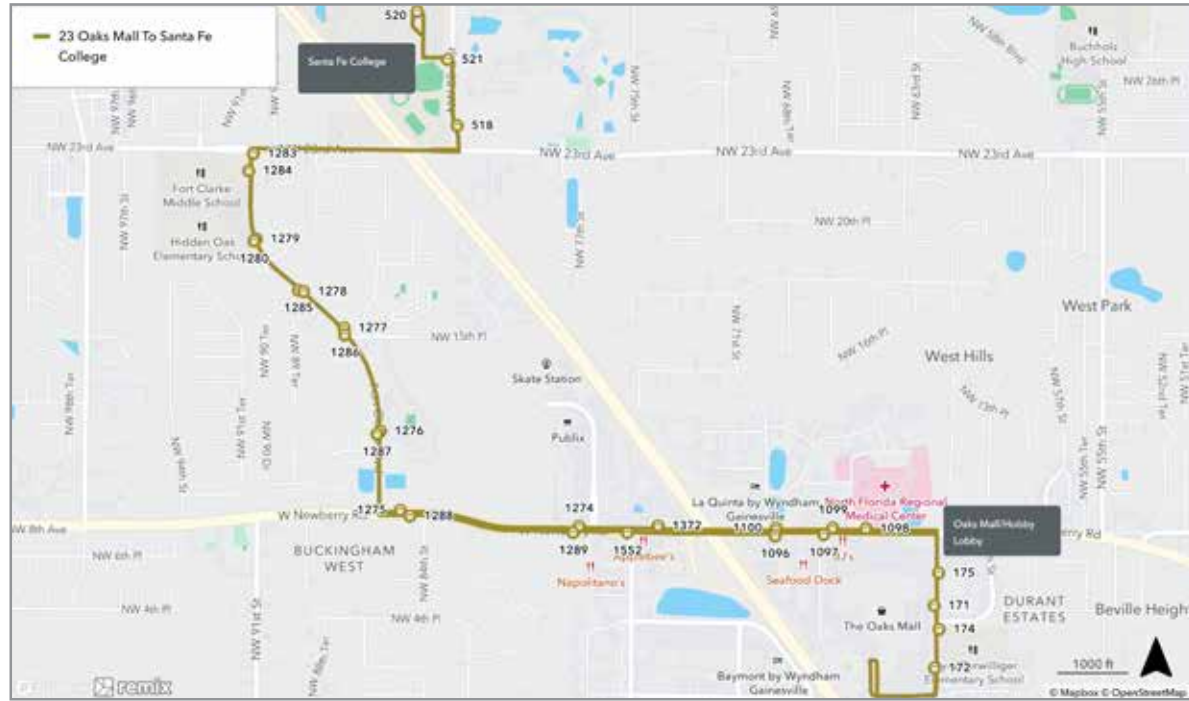

Complete Route

Days	Wait Time	First run	Last run
Monday-Friday	Every 18-44 min.	Oaks Mall 7:27am	SFC 10:03pm
Saturday / Sunday	No Service.		

To Santa Fe		
MONDAY THROUGH FRIDAY		
A Oaks Mall	B Santa Fe	
7:27	7:42	R
8:11	8:26	R
8:32	8:44	
8:50	9:02	R
9:08	9:20	
9:26	9:38	R
9:44	9:56	
10:02	10:14	R
10:20	10:32	
10:38	10:50	R
10:56	11:08	
11:16	11:28	R

To Oaks Mall		
MONDAY THROUGH FRIDAY		
B Santa Fe	A Oaks Mall	
7:46	8:03	R
8:32	8:44	R
8:50	9:02	
9:08	9:20	R
9:26	9:38	
9:44	9:56	R
10:02	10:14	
10:20	10:32	R
10:38	10:50	
10:56	11:08	R
11:14	11:26	
11:34	11:46	R

To Santa Fe		
MONDAY THROUGH FRIDAY		
A Oaks Mall	B Santa Fe	
11:36	11:51	
11:58	12:13	R
12:20	12:35	
12:42	12:57	R
1:04	1:19	
1:26	1:41	R
1:48	2:03	
2:10	2:25	R
2:32	2:47	
2:54	3:09	R
3:16	3:31	
3:38	3:53	R
4:00	4:15	
4:22	4:37	R
4:44	4:59	
5:06	5:21	
5:28	5:43	
5:50	6:05	
6:12	6:24	
6:48	6:59	
7:18	7:29	
7:48	7:59	
8:18	8:29	
8:48	8:59	
9:18	9:29	
9:48	9:59	

To Oaks Mall		
MONDAY THROUGH FRIDAY		
B Santa Fe	A Oaks Mall	
11:56	12:13	
12:18	12:35	R
12:40	12:57	
1:02	1:19	R
1:24	1:41	
1:46	2:03	R
2:08	2:25	
2:30	2:47	R
2:52	3:09	
3:14	3:31	R
3:36	3:53	
3:58	4:15	R
4:20	4:37	
4:42	4:59	R
5:04	5:21	
5:26	5:43	
5:48	6:05	
6:10	6:27	
6:30	6:42	
7:03	7:15	
7:33	7:45	
8:03	8:15	
8:33	8:45	
9:03	9:15	
9:33	9:45	
10:03	10:15