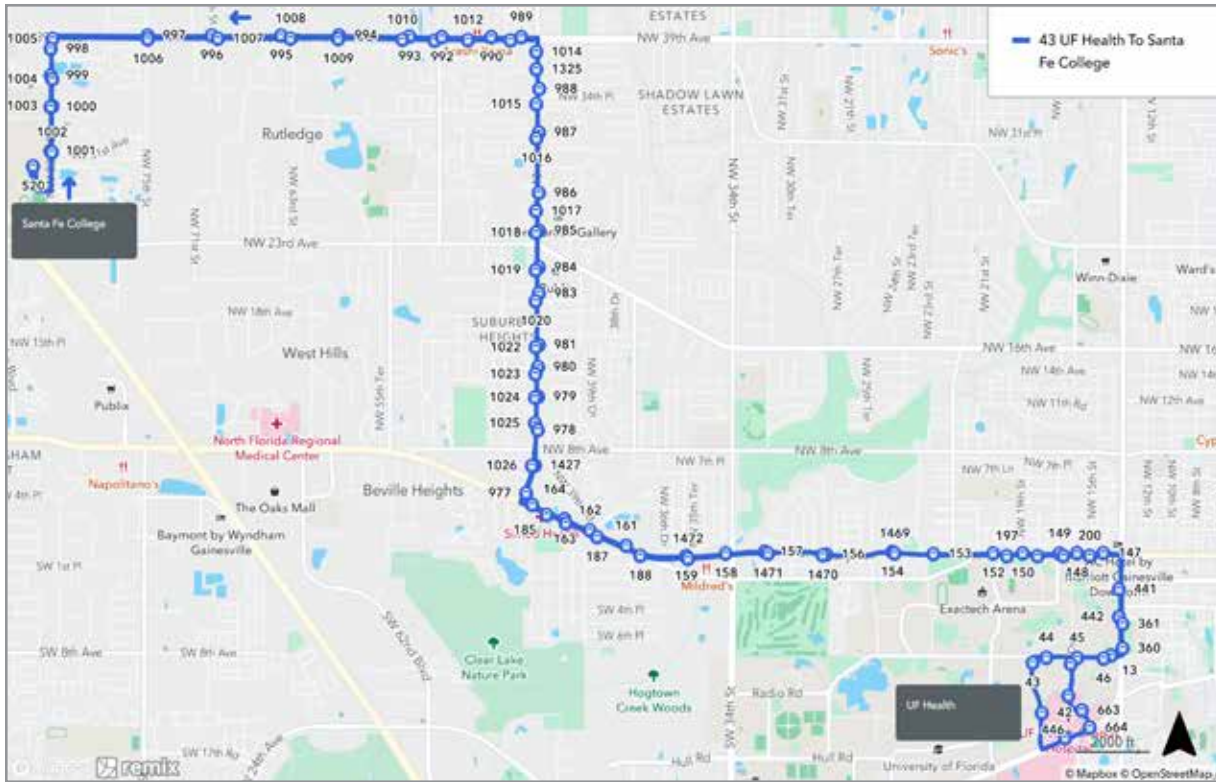

Complete Route

43
ROUTE

**UF HEALTH
TO SANTA FE COLLEGE**

Days	Wait Time	First run	Last run
Monday-Friday	Every 45 min.	SFC 6:10 am	SFC 6:55 pm
Saturday / Sunday	No Service.		

To Santa Fe				
MONDAY THROUGH FRIDAY				
A	B	C	D	
UF Health	Westgate Plaza	Millhopper Plaza	Santa Fe	
6:07	6:22	6:28	6:45	R
6:52	7:07	7:13	7:30	R
7:37	7:52	7:58	8:15	R
8:22	8:37	8:43	9:00	R
9:07	9:22	9:28	9:45	R
9:52	10:07	10:13	10:30	R
10:37	10:52	10:58	11:15	R
11:22	11:37	11:43	12:00	R
12:07	12:22	12:28	12:45	R
12:52	1:07	1:13	1:30	R
1:37	1:52	1:58	2:15	R
2:22	2:37	2:43	3:00	R
3:07	3:22	3:28	3:45	R

To UF Health				
MONDAY THROUGH FRIDAY				
D	C	B	A	
Santa Fe	Hunters Crossing	Westgate Plaza	UF Health	
6:10	6:22	6:30	6:45	R
6:55	7:07	7:15	7:30	R
7:40	7:52	8:00	8:15	R
8:25	8:37	8:45	9:00	R
9:10	9:22	9:30	9:45	R
9:55	10:07	10:15	10:30	R
10:40	10:52	11:00	11:15	R
11:25	11:37	11:45	12:00	R
12:10	12:22	12:30	12:45	R
12:55	1:07	1:15	1:30	R
1:40	1:52	2:00	2:15	R
2:25	2:37	2:45	3:00	R
3:10	3:22	3:30	3:45	R
3:55	4:07	4:15	4:30	R
4:40	4:52	5:00	5:15	R