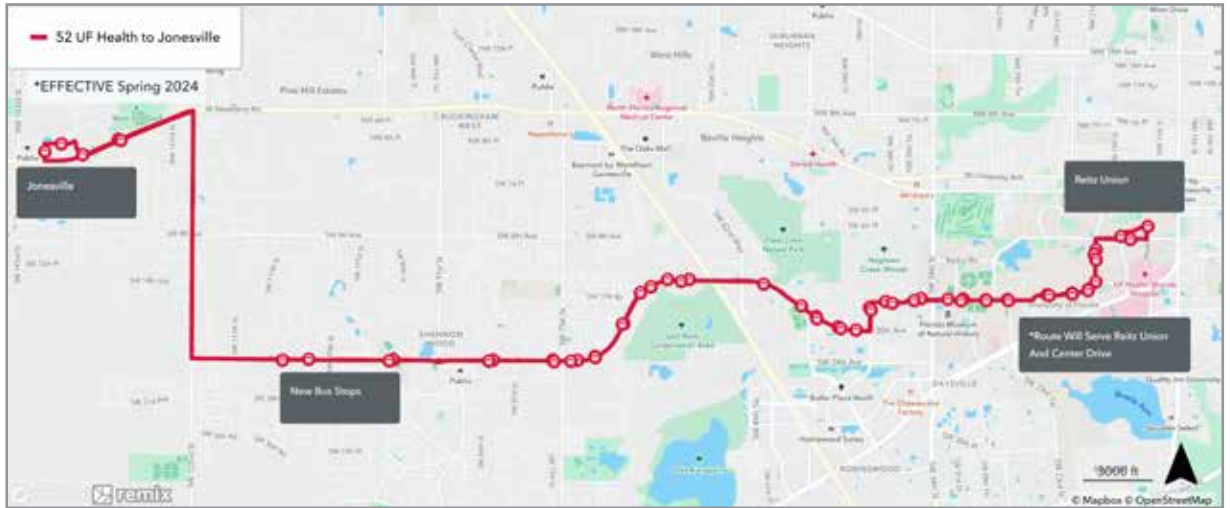

Complete Route

Days	Wait Time	First run	Last run
Monday-Friday	Every 60-120 min.	UF Health 6:00 am	Jonesville 6:00 pm
Saturday / Sunday	No Service.		

To Reitz Union	
MONDAY THROUGH FRIDAY	
A UF Health	B Jonesville
6:00	6:55
7:00	7:55
8:00	8:55
9:00	9:55
10:00	10:55
12:00	12:55
2:00	2:55
3:00	3:55
4:00	4:55
5:00	5:55

To Downtown	
MONDAY THROUGH FRIDAY	
B Jonesville	A UF Health
7:00	7:55
8:00	8:55
9:00	9:55
10:00	10:55
11:00	11:55
1:00	1:55
3:00	3:55
4:00	4:55
5:00	5:55
6:00	6:55