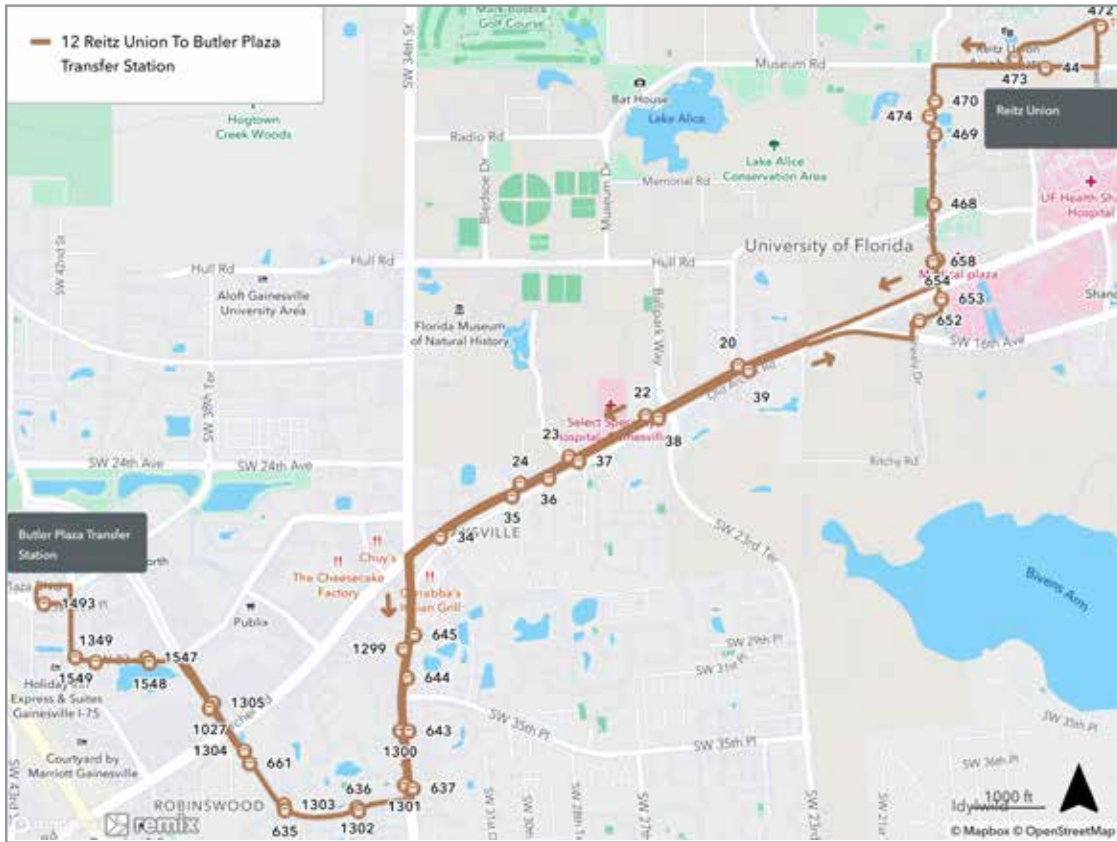

Complete Route

Days	Wait Time	First run	Last run
Monday-Friday	Every 13-25 min.	BPTS 6:44am	Reitz Union 11:46pm
Saturday	Every 25-50 min.	Reitz Union 7:20am	BPTS 8:37pm
Sunday	Every 50 min.	Reitz Union 10:00am	BPTS 5:52pm

NOTE: Service ends at 11:00pm.

To Butler Plaza			
MONDAY THROUGH FRIDAY			
A Reitz Union	B Country Village	C Butler Plaza	
6:44	6:52	7:02	R
7:10	7:18	7:28	R
7:23	7:31	7:41	
7:36	7:44	7:54	R
7:49	7:57	8:07	
8:02	8:10	8:20	R
8:15	8:23	8:33	
8:28	8:36	8:46	R
8:41	8:49	8:59	

To Reitz Union			
MONDAY THROUGH FRIDAY			
C Butler Plaza	B Country Village	A Reitz Union	
6:46	6:59	7:09	R
6:59	7:12	7:22	
7:12	7:25	7:35	R
7:25	7:38	7:48	
7:38	7:51	8:01	R
7:51	8:04	8:14	
8:04	8:17	8:27	R
8:17	8:30	8:40	
8:30	8:43	8:53	R
8:43	8:56	9:06	
8:56	9:09	9:19	R
9:09	9:22	9:32