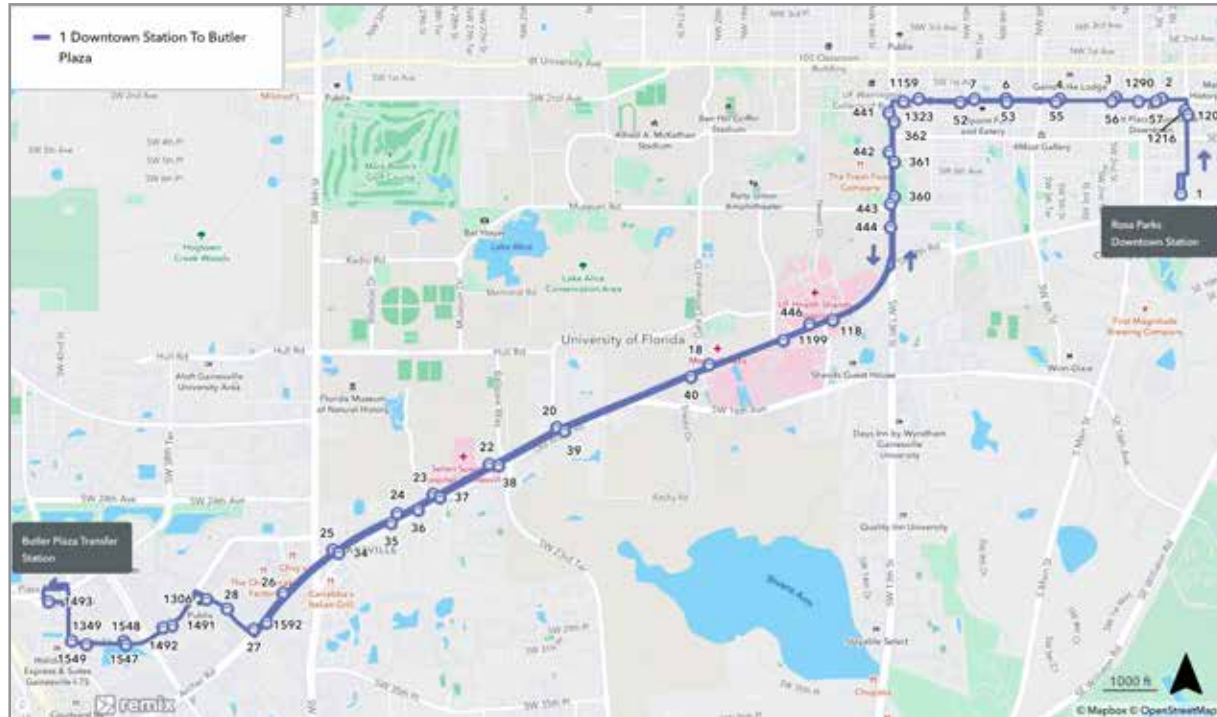

Complete Route

Days	Wait Time	First run	Last run
Monday-Friday	Every 20-27-60 min.	BPTS 5:49am	BPTS 10:30pm
Saturday	Every 30-33 min.	RPTS 6:00am	BPTS 6:33pm
Sunday	Every 60 min.	RPTS 10:00am	BPTS 5:30pm

To Butler Plaza			
MONDAY THROUGH FRIDAY			
A Rosa Parks	B UF Health	C Butler Plaza	
6:00	6:10	6:25	R
6:20	6:30	6:45	R
6:40	6:50	7:05	R
7:00	7:10	7:25	R
7:20	7:34	7:48	R
7:45	7:59	8:13	R
8:10	8:24	8:38	R
8:35	8:49	9:03	R
9:00	9:14	9:28	R
9:25	9:39	9:53	R
9:50	10:04	10:18	R
10:15	10:29	10:43	R
10:40	10:53	11:07	R
11:05	11:18	11:32	R
11:32	11:45	12:03	R
11:59	12:12	12:30	R
12:26	12:39	12:57	R
1:20	1:33	1:51	R
1:47	2:00	2:18	R
2:14	2:27	2:45	R
2:41	2:54	3:12	R
3:08	3:21	3:39	R
3:35	3:48	4:06	R
4:02	4:15	4:33	R
4:29	4:42	5:00	R
4:56	5:09	5:27	R
5:23	5:36	5:54	R
5:50	6:03	6:21	R
6:10	6:23	6:41	R
6:30	6:42	6:56	R
7:00	7:12	7:26	R
8:00	8:12	8:26	R
9:00	9:12	9:26	R
10:00	10:12	10:26	R

To Butler Plaza			
SATURDAY			
A Rosa Parks	B UF Health	C Butler Plaza	
6:00	6:10	6:21	
6:30	6:40	6:51	
7:00	7:10	7:21	
7:30	7:40	7:51	

To Rosa Parks			
MONDAY THROUGH FRIDAY			
C Butler Plaza	B UF Health	A Rosa Parks	
5:49	6:04	6:17	R
6:29	6:44	6:57	R
6:49	7:04	7:17	R
7:09	7:24	7:37	R
7:29	7:47	8:01	R
7:54	8:12	8:26	R
8:19	8:37	8:51	R
8:44	9:02	9:16	R
9:09	9:27	9:41	R
9:34	9:52	10:06	R
9:59	10:17	10:31	R
10:24	10:42	10:56	R
10:49	11:07	11:21	R
11:16	11:30	11:47	R
11:43	11:57	12:14	R
12:10	12:24	12:41	R
12:37	12:51	1:08	R
1:04	1:18	1:35	R
1:31	1:45	2:02	R
1:58	2:12	2:29	R
2:25	2:39	2:56	R
2:52	3:06	3:23	R
3:19	3:33	3:50	R
3:46	4:00	4:17	R
4:13	4:27	4:44	R
4:40	4:54	5:11	R
5:07	5:19	5:32	R
5:34	5:46	5:59	R
6:01	6:13	6:26	R
6:28	6:40	6:53	R
7:00	7:12	7:25	R
7:30	7:42	7:55	R
8:30	8:42	8:55	R
9:30	9:42	9:55	R
10:30	10:42	10:55	R

To Rosa Parks			
SATURDAY			
C Butler Plaza	B UF Health	A Rosa Parks	
6:30	6:42	6:54	
7:00	7:12	7:24	
7:30	7:42	7:54	
8:00	8:12	8:24