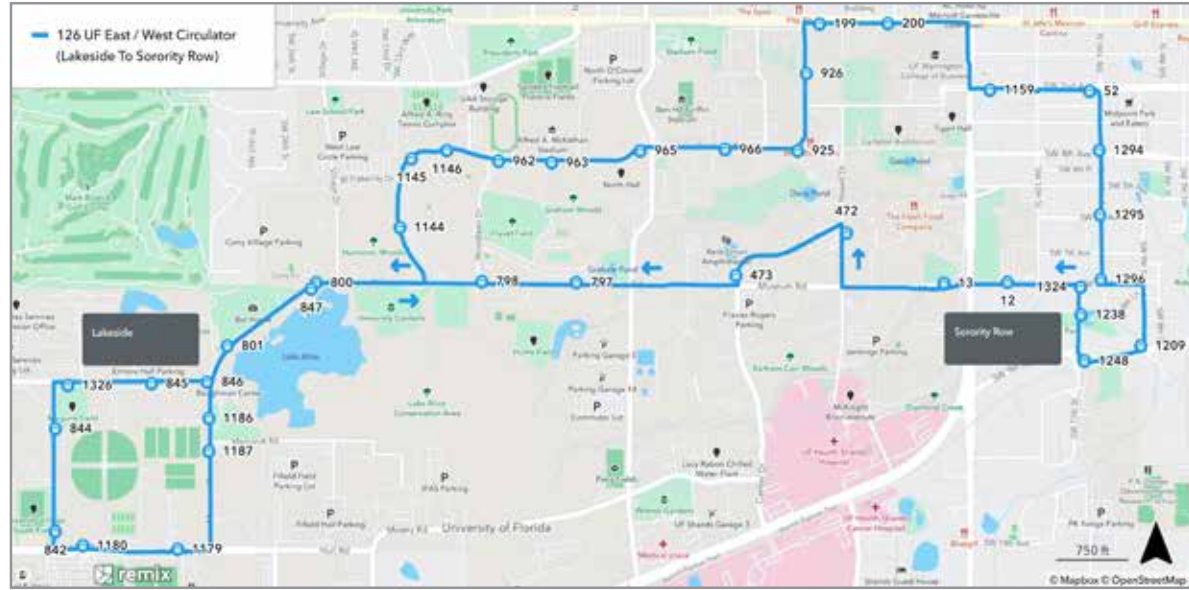

Complete Route

Days	Wait Time	First run	Last run
Monday-Friday	Every 20 min.	Sorority Row 6:55 pm	Lakeside 10:55 pm
Saturday	Every 20-40 min.	Sorority Row 10:55 am	Lakeside 10:55 pm
Sunday	Every 40 min.	Sorority Row 10:55 am	Lakeside 5:55 pm

NOTE: Decrease in frequency on weekdays. No service on weekends.

To SW 2nd Avenue		
MONDAY THROUGH FRIDAY		
A Sorority Row	B Reitz Union	C Lakeside
6:55	7:02	7:13
7:15	7:22	7:33
7:35	7:42	7:53
7:55	8:02	8:13
8:15	8:22	8:33
8:35	8:42	8:53
8:55	9:02	9:13
9:15	9:22	9:33
9:35	9:42	9:53
9:55	10:02	10:13
10:15	10:22	10:33
10:35	10:42	10:53

To Eastwood Sorority Row		
MONDAY THROUGH FRIDAY		
C Lakeside	B The Hub	A Sorority Row
7:15	7:23	7:33
7:35	7:43	7:53
7:55	8:03	8:13
8:15	8:23	8:33
8:35	8:43	8:53
8:55	9:03	9:13
9:15	9:23	9:33
9:35	9:43	9:53
9:55	10:03	10:13
10:15	10:23	10:33
10:35	10:43	10:53
10:55	11:03	11:13

To SW 2nd Avenue		
SATURDAY		
A Sorority Row	B Reitz Union	C Lakeside
10:55	11:02	11:13
11:35	11:42	11:53
12:15	12:22	12:33
12:55	1:02	1:13
1:35	1:42	1:53
2:15	2:22	2:33
2:55	3:02	3:13
3:35	3:42	3:53
4:15	4:22	4:33
4:55	5:02	5:13
5:35	5:42	5:53
6:15	6:22	6:33
6:55	7:02	7:13
7:15	7:22	7:33
7:35	7:42	7:53
7:55	8:02	8:13
8:15	8:22	8:33
8:35	8:42	8:53
8:55	9:02	9:13
9:15	9:22	9:33
9:35	9:42	9:53
9:55	10:02	10:13
10:15	10:22	10:33
10:35	10:42	10:53

To Eastwood Sorority Row		
SATURDAY		
C Lakeside	B The Hub	A Sorority Row
11:15	11:23	11:33
11:55	12:03	12:13
12:35	12:43	12:53
1:15	1:23	1:33
1:55	2:03	2:13
2:35	2:43	2:53
3:15	3:23	3:33
3:55	4:03	4:13
4:35	4:43	4:53
5:15	5:23	5:33
5:55	6:03	6:13
6:35	6:43	6:53
7:15	7:23	7:33
7:35	7:43	7:53
7:55	8:03	8:13
8:15	8:23	8:33
8:35	8:43	8:53
8:55	9:03	9:13
9:15	9:23	9:33
9:35	9:43	9:53
9:55	10:03	10:13
10:15	10:23	10:33
10:35	10:43	10:53
10:55	11:03	11:13

To SW 2nd Avenue		
SUNDAY		
A Sorority Row	B Reitz Union	C Lakeside
10:55	11:02	11:13
11:35	11:42	11:53
12:15	12:22	12:33
12:55	1:02	1:13
1:35	1:42	1:53
2:15	2:22	2:33
2:55	3:02	3:13
3:35	3:42	3:53
4:15	4:22	4:33
4:55	5:02	5:13
5:35	5:42	5:53

To Eastwood Sorority Row		
SUNDAY		
C Lakeside	B The Hub	A Sorority Row
11:15	11:23	11:33
11:55	12:03	12:13
12:35	12:43	12:53
1:15	1:23	1:33
1:55	2:03	2:13
2:35	2:43	2:53
3:15	3:23	3:33
3:55	4:03	4:13
4:35	4:43	4:53
5:15	5:23	5:33
5:55	6:03	6:13