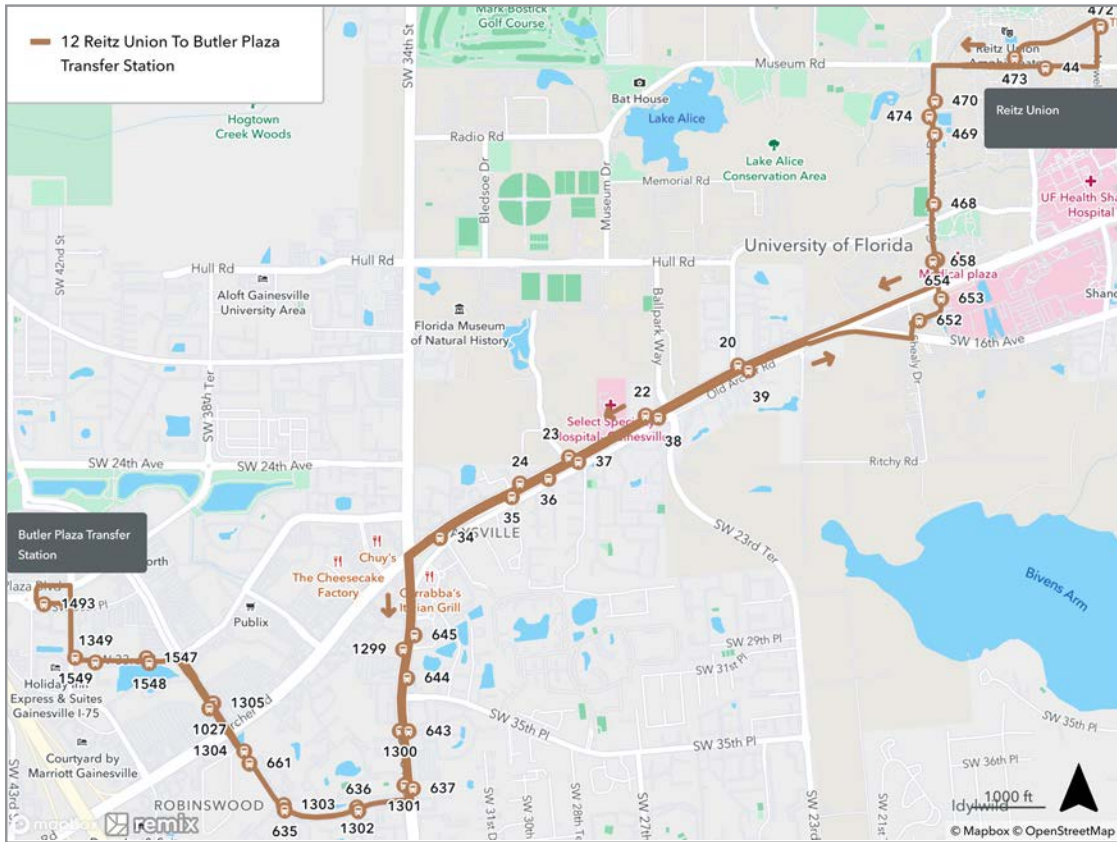

Complete Route

12 ROUTE REITZ UNION TO BUTLER PLAZA TRANSFER STATION

Days	Wait Time	First run	Last run
Monday-Friday	Every 13-25 min.	BPTS 6:44am	Reitz Union 11:46pm
Saturday	Every 25-50 min.	Reitz Union 7:20am	BPTS 8:37pm
Sunday	Every 50 min.	Reitz Union 10:00am	BPTS 5:52pm

NOTE: Service ends at 11:00pm.

To Butler Plaza			
MONDAY THROUGH FRIDAY			
A Reitz Union	B Country Village	C Butler Plaza	
6:44	6:52	7:02	R
7:10	7:18	7:28	R
7:23	7:31	7:41	
7:36	7:44	7:54	R
7:49	7:57	8:07	
8:02	8:10	8:20	R
8:15	8:23	8:33	
8:28	8:36	8:46	R
8:41	8:49	8:59	

To Reitz Union			
MONDAY THROUGH FRIDAY			
C Butler Plaza	B Country Village	A Reitz Union	
6:46	6:59	7:09	R
6:59	7:12	7:22	
7:12	7:25	7:35	R
7:25	7:38	7:48	
7:38	7:51	8:01	R
7:51	8:04	8:14	
8:04	8:17	8:27	R
8:17	8:30	8:40	
8:30	8:43	8:53	R
8:43	8:56	9:06	
8:56	9:09	9:19	R
9:09	9:22	9:32