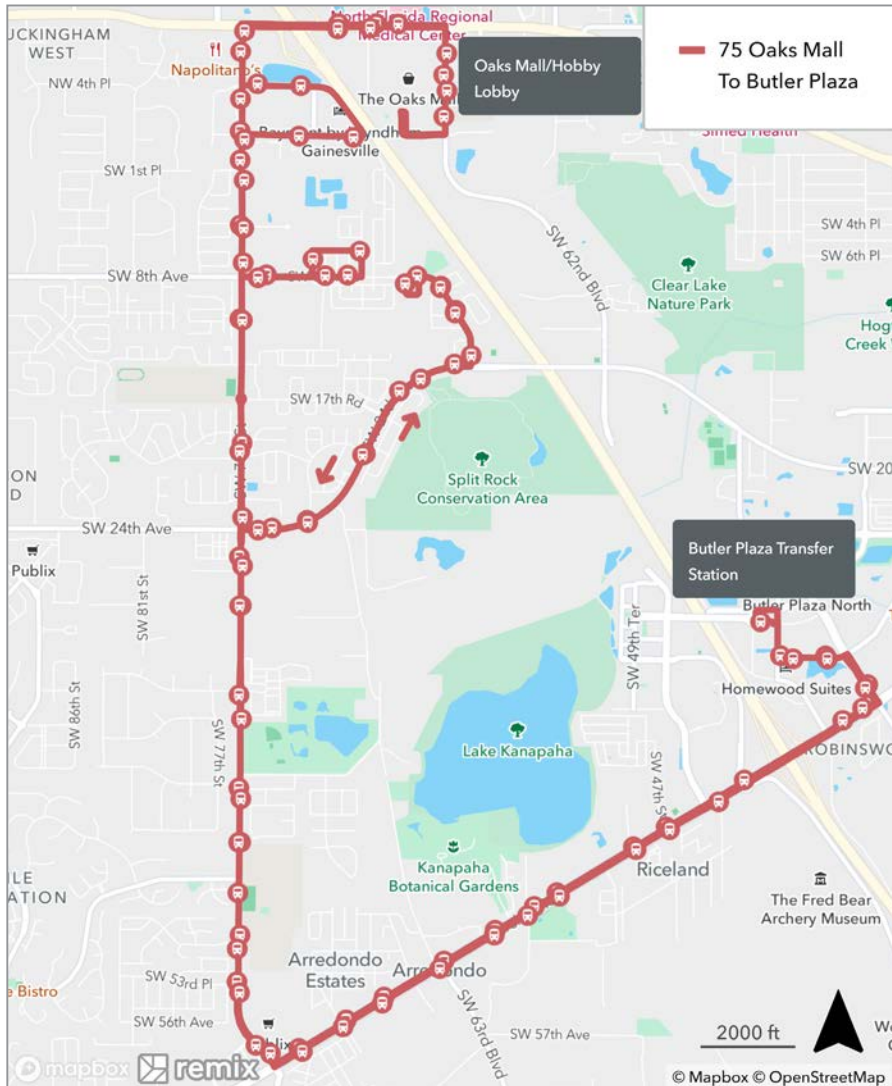

Complete Route

75
ROUTE

OAKS MALL TO BUTLER PLAZA TRANSFER STATION

Days	Wait Time	First run	Last run
Monday-Friday	Every 35-65 min.	Oaks Mall 5:40am	Oaks Mall 9:30pm
Saturday	Every 120 min.	Oaks Mall 5:30am	BPTS 6:33pm
Sunday	Every 120 min.	Oaks Mall 9:30am	BPTS 4:30pm

To Butler Plaza Transfer Station					
MONDAY THROUGH FRIDAY					
A	B	C	D	E	
Oaks Mall	Holly Heights	Linton Oaks	Vet Mem Pk	Butler Plaza	
5:40	5:49	6:00	6:08	6:23	R
6:20	6:29	6:40	6:48	7:03	R
7:00	7:13	7:24	7:32	7:51	R
7:40	7:53	8:04	8:12	8:31	R

To Oaks Mall					
MONDAY THROUGH FRIDAY					
E	D	C	B	A	
Butler Plaza	Vet Mem Pk	Linton Oaks	Holly Heights	Oaks Mall	
6:00	6:11	6:18	6:27	6:45	R
6:35	6:49	6:56	7:06	7:24	R
7:20	7:34	7:41	7:51	8:09	R
8:00	8:14	8:21	8:31	8:49	R
8:40	8:51	8:58	9:07	9:25	R