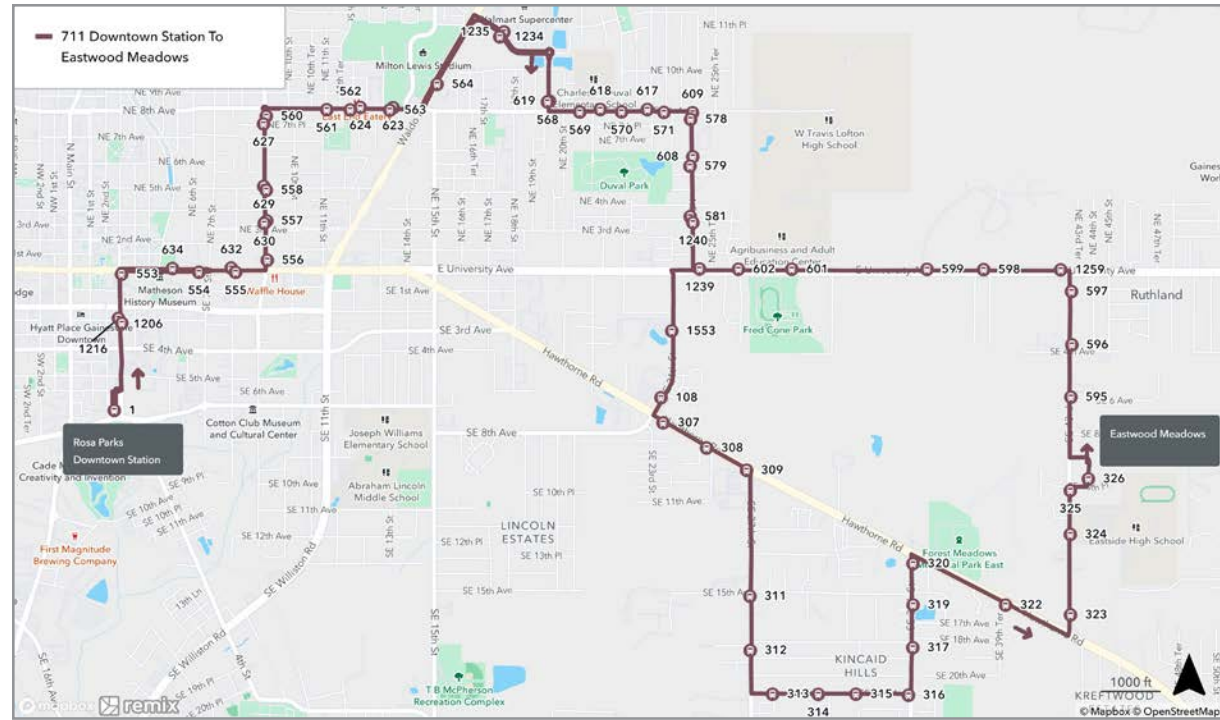

Complete Route

Days	Wait Time	First run	Last run
Monday-Friday	Every 60 min.	RPTS 8:00pm	EM 10:30pm
Saturday	Every 30-90 min.	EM 6:00am	EM 7:00pm
Sunday	Every 60 min.	RPTS 10:00am	EM 5:30pm

To Eastwood Meadows		
MONDAY THROUGH FRIDAY		
A Rosa Parks	B NE Walmart	C Eastwood Meadows
8:00	8:09	8:29
9:00	9:09	9:29
10:00	10:09	10:29

To Rosa Parks Transfer Station		
MONDAY THROUGH FRIDAY		
C Eastwood Meadows	B NE Walmart	A Rosa Parks
8:00	8:09	8:29
9:00	9:09	9:29
10:00	10:09	10:29

To Eastwood Meadows		
SATURDAY		
A Rosa Parks	B NE Walmart	C Eastwood Meadows
7:00	7:07	7:27
8:00	8:07	8:27
9:00	9:07	9:27

To Rosa Parks Transfer Station		
SATURDAY		
C Eastwood Meadows	B NE Walmart	A Rosa Parks
6:00	6:10	6:19
7:30	7:40	7:49
8:30	8:40	8:49
9:30	9:40	9:49

To Eastwood Meadows		
SATURDAY		
A Rosa Parks	B NE Walmart	C Eastwood Meadows
10:00	10:07	10:27
11:00	11:07	11:27
12:00	12:07	12:27
1:00	1:07	1:27
2:00	2:07	2:27
3:00	3:07	3:27
4:00	4:07	4:27
5:00	5:07	5:27
6:00	6:07	6:27
6:30	6:37	6:57

To Rosa Parks Transfer Station		
SATURDAY		
C Eastwood Meadows	B NE Walmart	A Rosa Parks
10:30	10:40	10:49
11:30	11:40	11:49
12:30	12:40	12:49
1:30	1:40	1:49
2:30	2:40	2:49
3:30	3:40	3:49
4:30	4:40	4:49
5:30	5:40	5:49
6:30	6:40	6:49
7:00	7:10	7:19

To Eastwood Meadows		
SUNDAY		
A Rosa Parks	B NE Walmart	C Eastwood Meadows
10:00	10:07	10:27
11:00	11:07	11:27
12:00	12:07	12:27
1:00	1:07	1:27
2:00	2:07	2:27
3:00	3:07	3:27
4:00	4:07	4:27
5:00	5:07	5:27

To Rosa Parks Transfer Station		
SUNDAY		
C Eastwood Meadows	B NE Walmart	A Rosa Parks
10:30	10:40	10:49
11:30	11:40	11:49
12:30	12:40	12:49
1:30	1:40	1:49
2:30	2:40	2:49
3:30	3:40	3:49
4:30	4:40	4:49
5:30	5:40	5:49