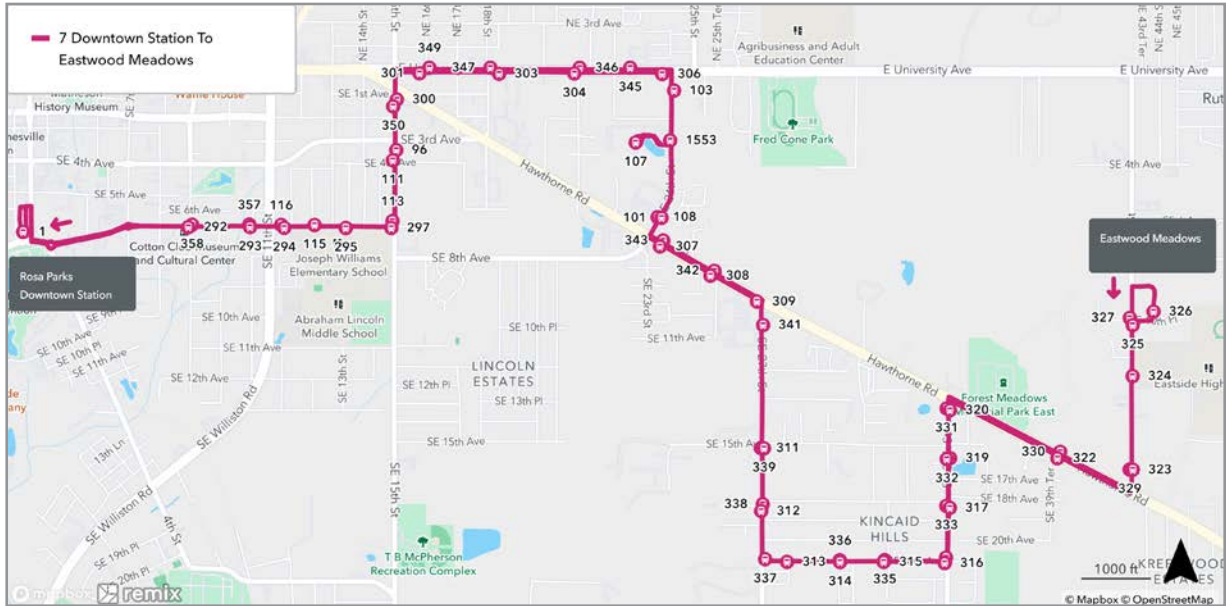

7 ROUTE

ROSA PARKS TRANSFER STATION TO EASTWOOD MEADOWS

Complete Route

Days	Wait Time	First run	Last run
Monday-Friday	Every 60 min.	RPTS 6:00am	Eastwood Meadows 7:30pm
Saturday / Sunday	No Service.		

To Eastwood Meadows			
MONDAY THROUGH FRIDAY			
A Rosa Parks	B Health Dept.	C Eastwood Meadows	
6:00	6:08	6:20	R
7:00	7:08	7:20	R
8:00	8:08	8:20	R
9:00	9:08	9:20	R
10:00	10:08	10:20	R
11:00	11:08	11:20	R
12:00	12:08	12:20	R
1:00	1:08	1:20	R
2:00	2:08	2:20	R
3:00	3:08	3:20	R
4:00	4:08	4:20	R
5:00	5:08	5:20	R
6:00	6:08	6:20	R
7:00	7:08	7:20	R

To Rosa Parks			
MONDAY THROUGH FRIDAY			
C Eastwood Meadows	B Health Dept.	A Rosa Parks	
6:30	6:40	6:50	R
7:30	7:40	7:50	R
8:30	8:40	8:50	R
9:30	9:40	9:50	R
10:30	10:40	10:50	R
11:30	11:40	11:50	R
12:30	12:40	12:50	R
1:30	1:40	1:50	R
2:30	2:40	2:50	R
3:30	3:40	3:50	R
4:30	4:40	4:50	R
5:30	5:40	5:50	R
6:30	6:40	6:50	R
7:30	7:40	7:50	R