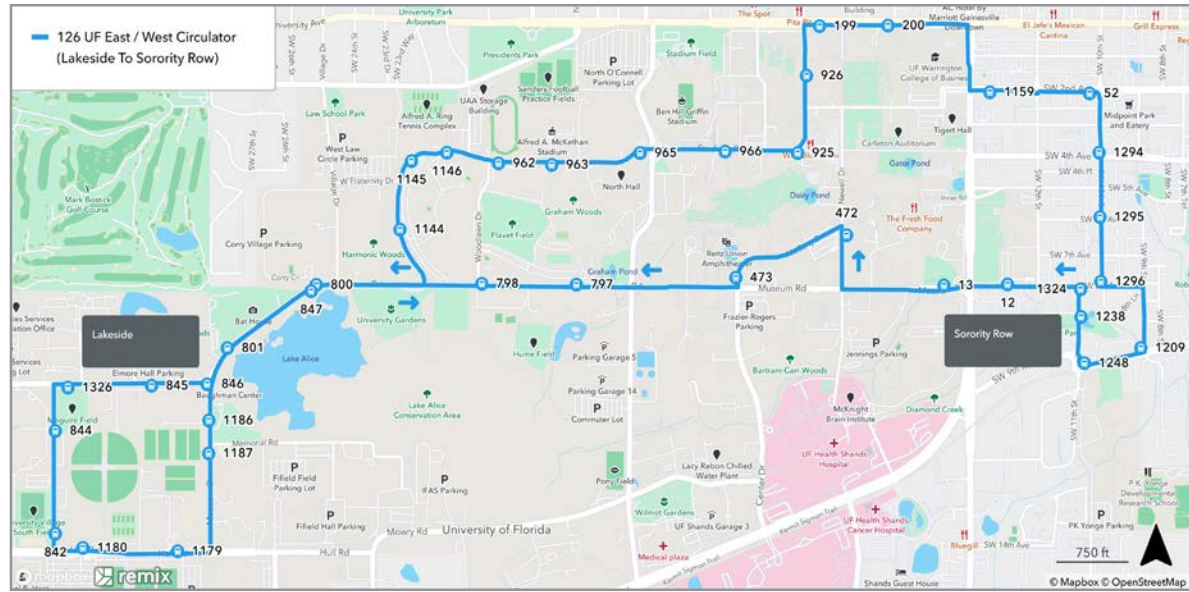

Complete Route

Days	Wait Time	First run	Last run
Monday-Friday	Every 20 min.	Sorority Row 6:55 pm	Lakeside 10:55 pm
Saturday	Every 20-40 min.	Sorority Row 10:55 am	Lakeside 10:55 pm
Sunday	Every 40 min.	Sorority Row 10:55 am	Lakeside 5:55 pm

NOTE: Decrease in frequency on weekdays. **No service on weekends.**

To SW 2nd Avenue		
MONDAY THROUGH FRIDAY		
A Sorority Row	B Reitz Union	C Lakeside
6:55	7:02	7:13
7:15	7:22	7:33
7:35	7:42	7:53
7:55	8:02	8:13
8:15	8:22	8:33
8:35	8:42	8:53
8:55	9:02	9:13
9:15	9:22	9:33
9:35	9:42	9:53
9:55	10:02	10:13
10:15	10:22	10:33
10:35	10:42	10:53

To Eastwood Sorority Row		
MONDAY THROUGH FRIDAY		
C Lakeside	B The Hub	A Sorority Row
7:15	7:23	7:33
7:35	7:43	7:53
7:55	8:03	8:13
8:15	8:23	8:33
8:35	8:43	8:53
8:55	9:03	9:13
9:15	9:23	9:33
9:35	9:43	9:53
9:55	10:03	10:13
10:15	10:23	10:33
10:35	10:43	10:53
10:55	11:03	11:13

To SW 2nd Avenue		
SATURDAY		
A Sorority Row	B Reitz Union	C Lakeside
10:55	11:02	11:13
11:35	11:42	11:53
12:15	12:22	12:33
12:55	1:02	1:13
1:35	1:42	1:53
2:15	2:22	2:33
2:55	3:02	3:13
3:35	3:42	3:53
4:15	4:22	4:33
4:55	5:02	5:13
5:35	5:42	5:53
6:15	6:22	6:33
6:55	7:02	7:13
7:15	7:22	7:33
7:35	7:42	7:53
7:55	8:02	8:13
8:15	8:22	8:33
8:35	8:42	8:53
8:55	9:02	9:13
9:15	9:22	9:33
9:35	9:42	9:53
9:55	10:02	10:13
10:15	10:22	10:33
10:35	10:42	10:53

To Eastwood Sorority Row		
SATURDAY		
C Lakeside	B The Hub	A Sorority Row
11:15	11:23	11:33
11:55	12:03	12:13
12:35	12:43	12:53
1:15	1:23	1:33
1:55	2:03	2:13
2:35	2:43	2:53
3:15	3:23	3:33
3:55	4:03	4:13
4:35	4:43	4:53
5:15	5:23	5:33
5:55	6:03	6:13
6:35	6:43	6:53
7:15	7:23	7:33
7:35	7:43	7:53
7:55	8:03	8:13
8:15	8:23	8:33
8:35	8:43	8:53
8:55	9:03	9:13
9:15	9:23	9:33
9:35	9:43	9:53
9:55	10:03	10:13
10:15	10:23	10:33
10:35	10:43	10:53
10:55	11:03	11:13

To SW 2nd Avenue		
SUNDAY		
A Sorority Row	B Reitz Union	C Lakeside
10:55	11:02	11:13
11:35	11:42	11:53
12:15	12:22	12:33
12:55	1:02	1:13
1:35	1:42	1:53
2:15	2:22	2:33
2:55	3:02	3:13
3:35	3:42	3:53
4:15	4:22	4:33
4:55	5:02	5:13
5:35	5:42	5:53

To Eastwood Sorority Row		
SUNDAY		
C Lakeside	B The Hub	A Sorority Row
11:15	11:23	11:33
11:55	12:03	12:13
12:35	12:43	12:53
1:15	1:23	1:33
1:55	2:03	2:13
2:35	2:43	2:53
3:15	3:23	3:33
3:55	4:03	4:13
4:35	4:43	4:53
5:15	5:23	5:33
5:55	6:03	6:13