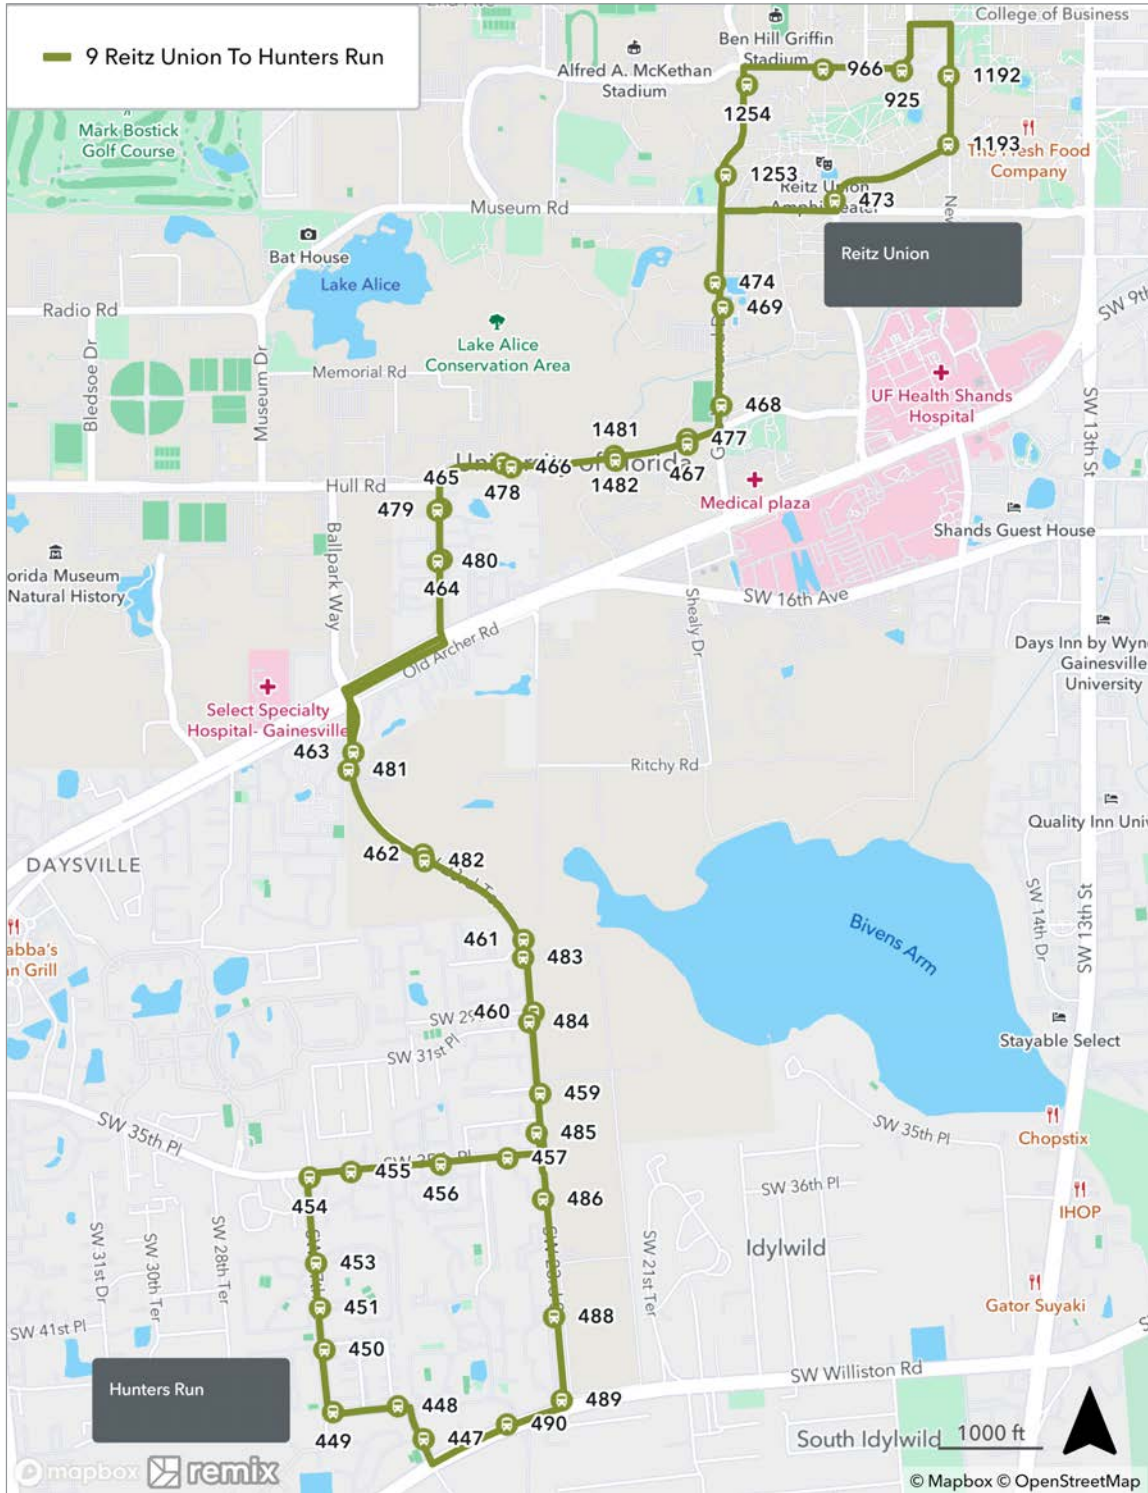

Detour Route

9
ROUTE

REITZ UNION
TO HUNTERS RUN

Days	Wait Time	First run	Last run
Monday-Friday	Every 13-42 min.	Hunters Run 6:49am	Reitz Union 10:58pm
Saturday / Sunday	No Service.		

NOTE: Decreased frequency on weekdays. Service ends at 11:00PM.