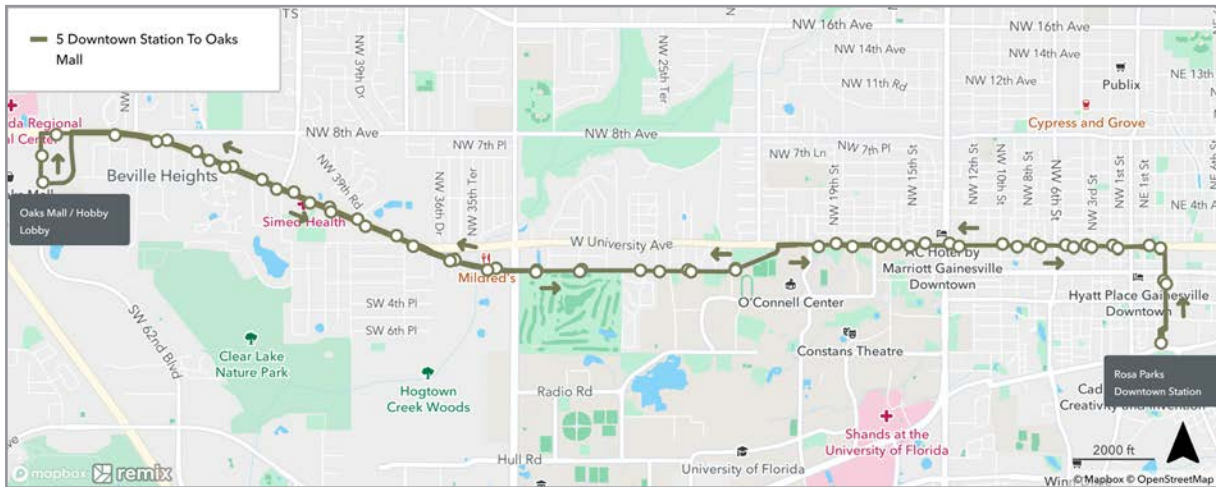

Complete Route

5 ROUTE

ROSA PARKS TRANSFER STATION TO OAKS MALL

Days	Wait Time	First run	Last run
Monday-Friday	Every 20-30 Min.	RPTS 6:00am	Oaks Mall 11:30pm
Saturday	Every 30-60 Min.	RPTS 7:00am	Oaks Mall 9:00pm
Sunday	Every 60 min.	RPTS 10:00am	Oaks Mall 5:30pm

To Oaks Mall			
MONDAY THROUGH FRIDAY			
A Rosa Parks Transfer Station	B Westgate Plaza	C Oaks Mall	
6:00	6:13	6:24	R
6:20	6:33	6:44	R
6:40	6:53	7:04	R
7:00	7:13	7:24	R
7:20	7:33	7:44	R
7:40	7:53	8:04	R
8:00	8:13	8:24	R
8:20	8:33	8:44	R
8:40	8:53	9:04	R
9:00	9:18	9:31	R
9:24	9:42	9:55	R
9:48	10:06	10:19	R
10:12	10:30	10:43	R
10:36	10:54	11:07	R
11:00	11:18	11:31	R
11:24	11:42	11:55	R
11:48	12:06	12:19	R
12:12	12:30	12:43	R
12:36	12:54	1:07	R
1:00	1:18	1:31	R
1:24	1:42	1:55	R

To Rosa Parks			
MONDAY THROUGH FRIDAY			
C Oaks Mall	B Westgate Plaza	A Rosa Parks Transfer Station	
6:10	6:19	6:33	R
6:30	6:39	6:53	R
6:50	6:59	7:13	R
7:10	7:19	7:33	R
7:30	7:39	7:53	R
7:50	7:59	8:13	R
8:10	8:19	8:33	R
8:30	8:39	8:53	R
8:50	9:00	9:17	R
9:14	9:24	9:41	R
9:38	9:48	10:05	R
10:02	10:12	10:29	R
10:26	10:36	10:53	R
10:50	11:00	11:17	R
11:14	11:24	11:41	R
11:38	11:48	12:05	R
12:02	12:12	12:29	R
12:26	12:36	12:53	R
12:50	1:00	1:17	R
1:14	1:24	1:41	R
1:38	1:48	2:05	R
2:02	2:12	2:29	R