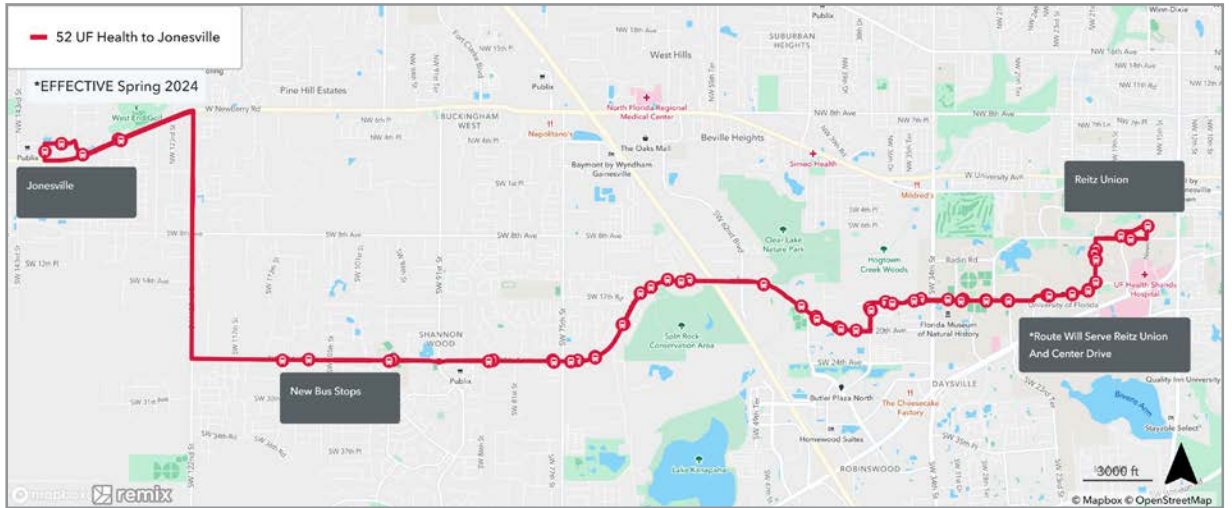

Complete Route

Days	Wait Time	First run	Last run
Monday-Friday	Every 60-120 min.	UF Health 6:00 am	Jonesville 6:00 pm
Saturday / Sunday	No Service.		

To Reitz Union	
MONDAY THROUGH FRIDAY	
A UF Health	B Jonesville
6:00	6:55
7:00	7:55
8:00	8:55
9:00	9:55
10:00	10:55
12:00	12:55
2:00	2:55
3:00	3:55
4:00	4:55
5:00	5:55

To Downtown	
MONDAY THROUGH FRIDAY	
B Jonesville	A UF Health
7:00	7:55
8:00	8:55
9:00	9:55
10:00	10:55
11:00	11:55
1:00	1:55
3:00	3:55
4:00	4:55
5:00	5:55
6:00	6:55