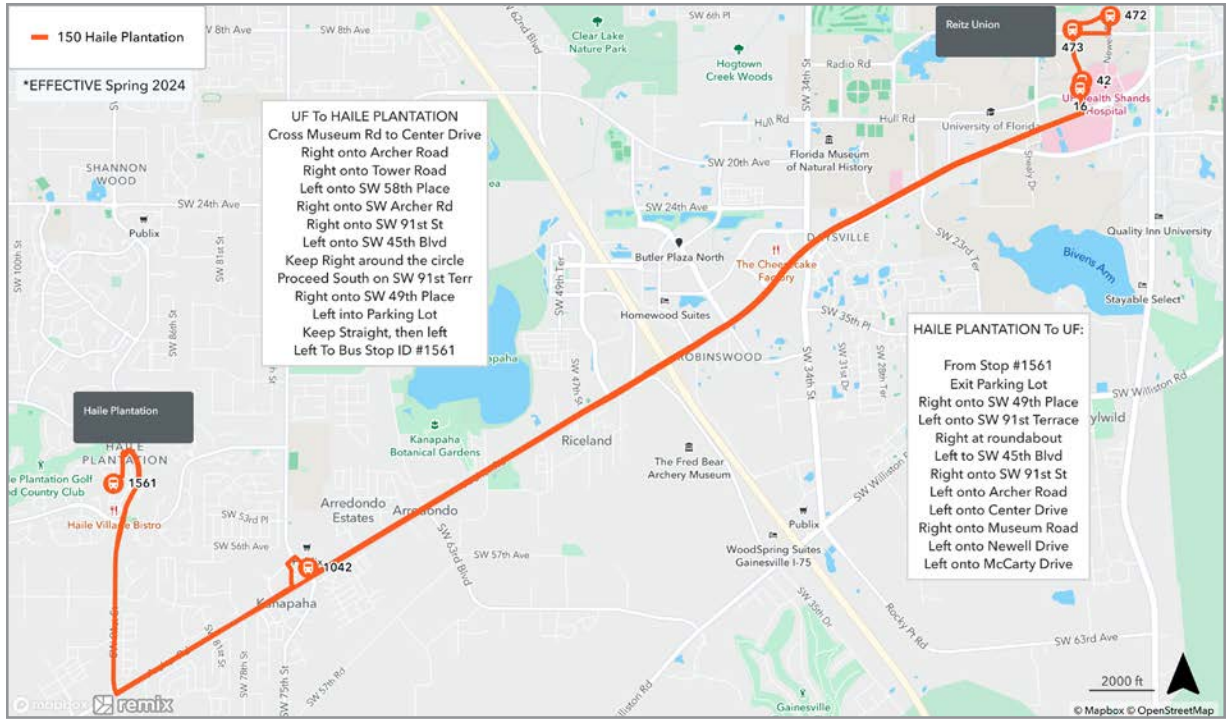

150 ROUTE

HAILE PLANTATION TO REITZ UNION

Complete Route

Days	Wait Time	First run	Last run
Monday-Friday	Every 30-60 min.	Haile 6:30am	Reitz Union 6:10pm
Saturday / Sunday	No Service.		

To Reitz Union	
MONDAY THROUGH FRIDAY	
A Haile Plantation	B Reitz Union
6:30	6:55
7:00	7:25
7:30	7:55
8:00	8:25
8:30	8:55
9:00	9:25
9:30	9:55
10:00	10:25
11:00	11:25
12:00	12:25
1:00	1:25
2:00	2:25
3:00	3:25
4:00	4:25
4:30	4:55
5:00	5:25
5:30	5:55
6:00	6:25

To Haile Plantation	
MONDAY THROUGH FRIDAY	
B Reitz Union	A Haile Plantation
7:00	7:25
7:30	7:55
8:00	8:25
8:30	8:55
9:00	9:25
9:30	9:55
10:30	10:55
11:30	11:55
12:30	12:55
1:30	1:55
2:30	2:55
3:30	3:55
4:00	4:25
4:30	4:55
5:00	5:25
5:30	5:55
6:10	6:35