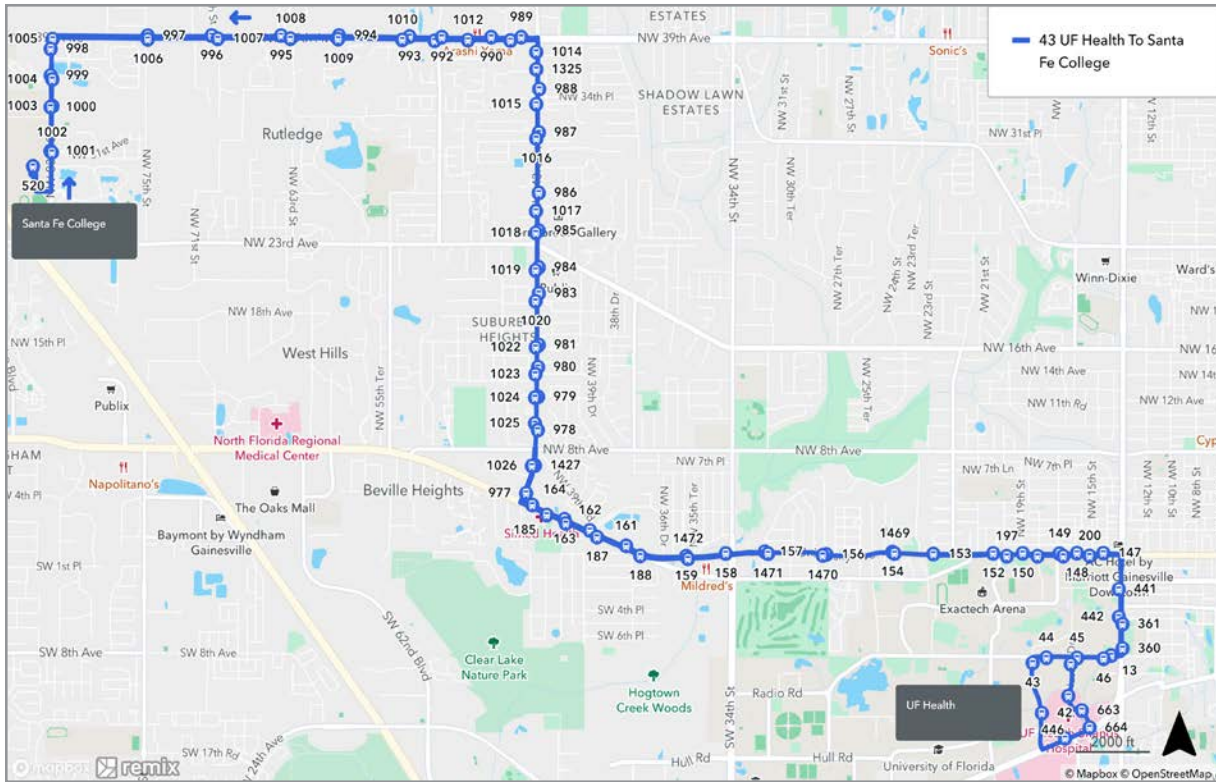

Complete Route

43

ROUTE

UF HEALTH
TO SANTA FE COLLEGE

Days	Wait Time	First run	Last run
Monday-Friday	Every 45 min.	SFC 6:10 am	SFC 6:55 pm
Saturday / Sunday	No Service.		

To Santa Fe				
MONDAY THROUGH FRIDAY				
A	B	C	D	
UF Health	Westgate Plaza	Millhopper Plaza	Santa Fe	
6:07	6:22	6:28	6:45	R
6:52	7:07	7:13	7:30	R
7:37	7:52	7:58	8:15	R
8:22	8:37	8:43	9:00	R
9:07	9:22	9:28	9:45	R
9:52	10:07	10:13	10:30	R
10:37	10:52	10:58	11:15	R
11:22	11:37	11:43	12:00	R
12:07	12:22	12:28	12:45	R
12:52	1:07	1:13	1:30	R
1:37	1:52	1:58	2:15	R
2:22	2:37	2:43	3:00	R
3:07	3:22	3:28	3:45	R

To UF Health				
MONDAY THROUGH FRIDAY				
D	C	B	A	
Santa Fe	Hunters Crossing	Westgate Plaza	UF Health	
6:10	6:22	6:30	6:45	R
6:55	7:07	7:15	7:30	R
7:40	7:52	8:00	8:15	R
8:25	8:37	8:45	9:00	R
9:10	9:22	9:30	9:45	R
9:55	10:07	10:15	10:30	R
10:40	10:52	11:00	11:15	R
11:25	11:37	11:45	12:00	R
12:10	12:22	12:30	12:45	R
12:55	1:07	1:15	1:30	R
1:40	1:52	2:00	2:15	R
2:25	2:37	2:45	3:00	R
3:10	3:22	3:30	3:45	R
3:55	4:07	4:15	4:30	R
4:40	4:52	5:00	5:15	R