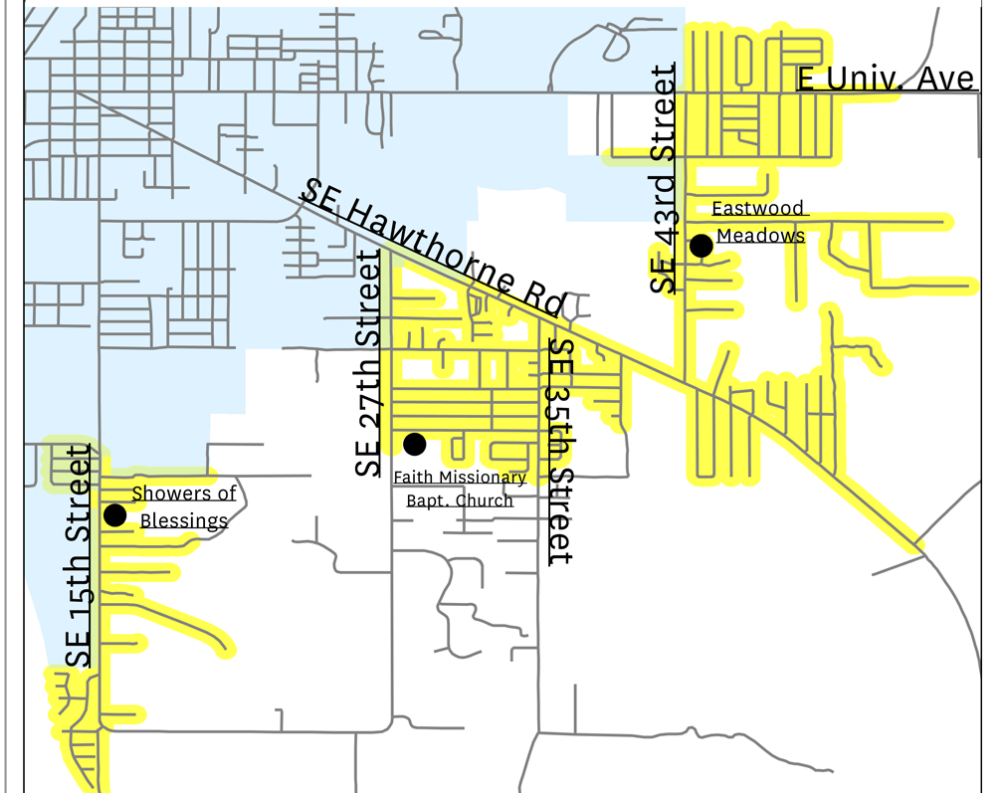

Complete Route

600
ROUTE

**Microtransit
Last Mile - First Mile
Bus Service**

LAST MILE / FIRST MILE EASTSIDE TO ROSA PARKS TRANSFER STATION

Days	Wait Time	First run	Last run
Monday-Friday	Every 30-60 min.	Eastside 5:30am RPTS 8:30am	RPTS 4:30pm Eastside 8:00pm
Saturday / Sunday	No Service.		

To Eastwood Meadows		
MONDAY THROUGH FRIDAY		
A Downtown Station	B Eastwood Meadows	
6:00	6:30	R
7:00	7:30	R
8:00	8:30	R
4:30	5:00	R
5:30	6:00	R
6:30	7:00	R
7:30	8:00	R

To Downtown Station		
MONDAY THROUGH FRIDAY		
B Eastwood Meadows	A Downtown Station	
5:30	6:00	R
6:30	7:00	R
7:30	8:00	R
8:30	9:00	R
5:00	5:30	R
6:00	6:30	R
7:00	7:30	R