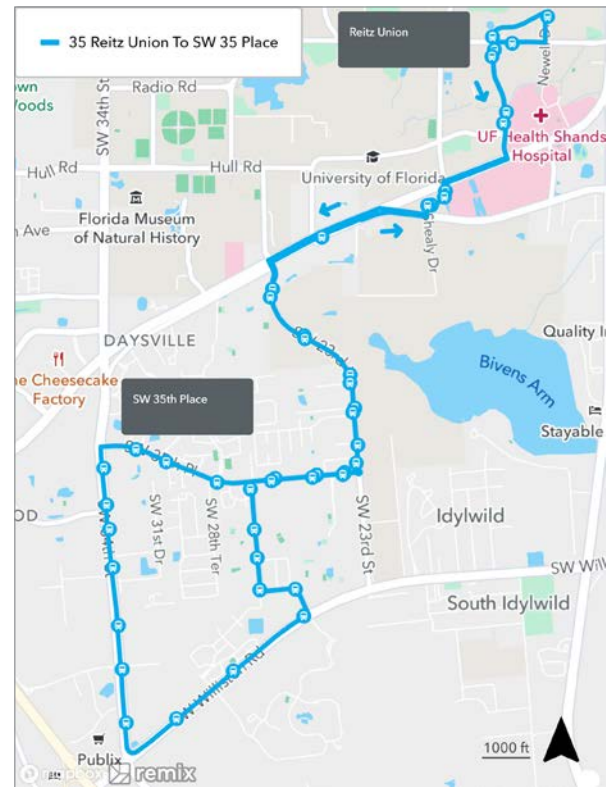

Detour Route

Days	Wait Time	First run	Last run
Monday-Friday	Every 13-22 min.	Ridgemar 6:35am	Reitz Union 11:49pm
Saturday	Every 50 min.	Ridgemar 7:06am	Reitz Union 7:10pm
Sunday	Every 50 min.	Ridgemar 10:26am	Reitz Union 5:30pm

NOTE: Decrease in frequency on weekdays. Service ends at 11:00pm.

To Ridgemar Commons			
MONDAY THROUGH FRIDAY			
A Reitz Union	B University Commons	C Ridgemar Commons	
6:57	7:08	7:22	R
7:10	7:21	7:35	
7:23	7:34	7:48	R
7:36	7:47	8:01	
7:49	8:00	8:14	R
8:02	8:13	8:27	
8:15	8:26	8:40	R
8:28	8:39	8:53	
8:41	8:52	9:06	R
8:54	9:05	9:19	
9:07	9:18	9:32	R

To Reitz Union			
MONDAY THROUGH FRIDAY			
C Ridgemar Commons	B University Commons	A Reitz Union	
6:35	6:40	6:55	R
6:48	6:53	7:08	
7:01	7:06	7:21	R
7:14	7:19	7:34	
7:27	7:32	7:47	R
7:40	7:45	8:00	
7:53	7:58	8:13	R
8:06	8:11	8:26	
8:19	8:24	8:39	R
8:32	8:37	8:52	
8:45	8:50	9:05	R
8:58	9:03	9:18	
9:11	9:16	9:31	R
9:24	9:29	9:44	
9:37	9:42	9:57	R

To Ridgemar Commons			
MONDAY THROUGH FRIDAY			
A Reitz Union	B University Commons	C Ridgemar Commons	
9:20	9:31	9:45	
9:33	9:44	9:58	R
9:46	9:57	10:11	
9:59	10:10	10:24	R
10:12	10:23	10:37	
10:25	10:36	10:50	R
10:38	10:49	11:03	
10:51	11:02	11:16	R
11:04	11:15	11:29	
11:17	11:28	11:42	R
11:30	11:41	11:55	
11:43	11:54	12:08	R
11:56	12:07	12:21	
12:09	12:20	12:34	R
12:22	12:33	12:47	
12:35	12:46	1:00	R
12:48	12:59	1:13	
1:01	1:12	1:26	R
1:14	1:25	1:39	
1:27	1:38	1:52	R
1:40	1:51	2:05	
1:53	2:04	2:18	R
2:06	2:17	2:31	
2:19	2:30	2:44	R
2:32	2:43	2:57	
2:45	2:56	3:10	R
2:58	3:09	3:23	
3:11	3:22	3:36	R
3:24	3:35	3:49	
3:37	3:48	4:02	R
3:50	4:01	4:15	
4:03	4:14	4:28	R
4:16	4:27	4:44	
4:29	4:43	5:00	R
4:44	4:58	5:15	
4:59	5:13	5:30	R
5:14	5:28	5:45	
5:29	5:43	6:00	R
5:44	5:58	6:15	
5:59	6:13	6:30	R
6:14	6:28	6:45	
6:29	6:43	7:00	R
6:44	6:58	7:15	
7:06	7:13	7:25	R
7:28	7:35	7:47	R
7:50	7:57	8:09	R

To Reitz Union			
MONDAY THROUGH FRIDAY			
C Ridgemar Commons	B University Commons	A Reitz Union	
9:50	9:55	10:10	
10:03	10:08	10:23	R
10:16	10:21	10:36	
10:29	10:34	10:49	R
10:42	10:47	11:02	
10:55	11:00	11:15	R
11:08	11:13	11:28	
11:21	11:26	11:41	R
11:34	11:39	11:54	
11:47	11:52	12:07	R
12:00	12:05	12:20	
12:13	12:18	12:33	R
12:26	12:31	12:46	
12:39	12:44	12:59	R
12:52	12:57	1:12	
1:05	1:10	1:25	R
1:18	1:23	1:38	
1:31	1:36	1:51	R
1:44	1:49	2:04	
1:57	2:02	2:17	R
2:10	2:15	2:30	
2:23	2:28	2:43	R
2:36	2:41	2:56	
2:49	2:54	3:09	R
3:02	3:07	3:22	
3:15	3:20	3:35	R
3:28	3:33	3:48	
3:41	3:46	4:01	R
3:54	3:59	4:14	
4:07	4:12	4:27	R
4:21	4:26	4:41	
4:35	4:40	4:56	R
4:50	4:55	5:11	
5:05	5:10	5:26	R
5:20	5:25	5:41	
5:35	5:40	5:56	R
5:50	5:55	6:11	
6:05	6:10	6:26	R
6:20	6:25	6:41	
6:35	6:40	6:56	R
7:05	7:10	7:26	R
7:25	7:30	7:42	R
7:47	7:52	8:04	R
8:09	8:14	8:26	R