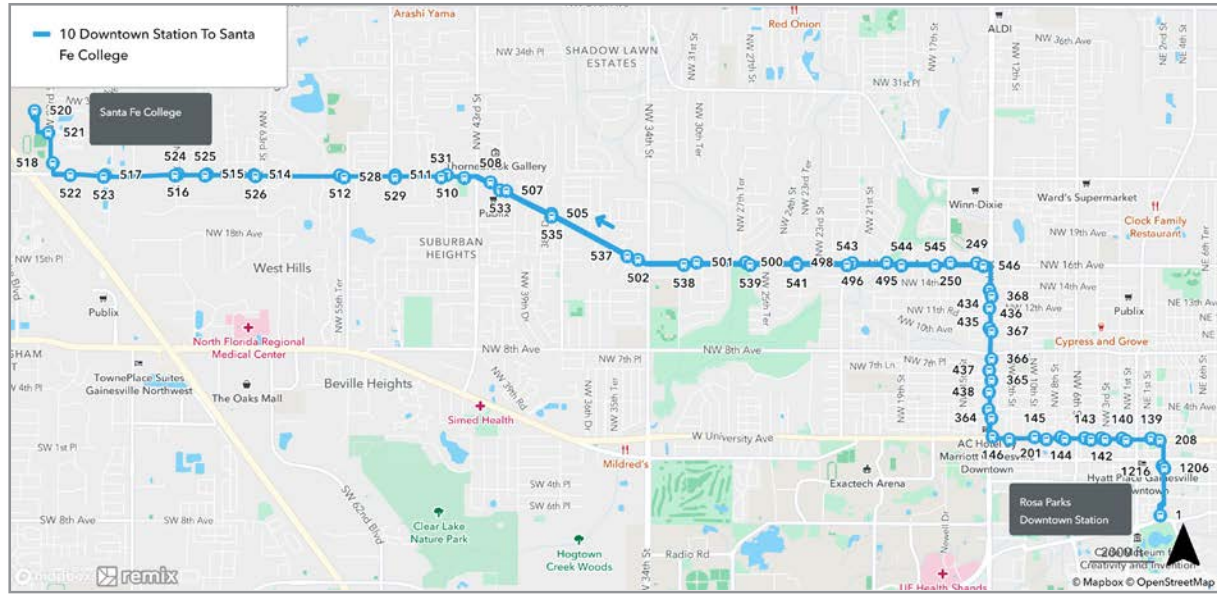

Complete Route

Days	Wait Time	First run	Last run
Monday-Friday	Every 35-63 min.	RPTS 7:00am	SFC 7:02pm
Saturday	Every 120 min.	RPTS 7:00am	SFC 5:33pm
Sunday	No Service.		

To Santa Fe					To Rosa Parks				
MONDAY THROUGH FRIDAY					MONDAY THROUGH FRIDAY				
A Rosa Parks	B NW 16th Ave / NW 13th St	C NW 23rd Ave / NW 43rd St	D Santa Fe		D Santa Fe	C NW 23rd Ave / NW 43rd St	B NW 16th Ave / NW 13th St	A Rosa Parks	
7:00	7:11	7:20	7:27	R	7:30	7:40	7:50	8:01	R
7:35	7:46	7:55	8:02		8:05	8:15	8:25	8:36	
8:10	8:21	8:30	8:37	R	8:40	8:48	8:58	9:11	R
8:45	8:56	9:05	9:12		9:15	9:23	9:33	9:46	
9:20	9:31	9:40	9:47	R	9:50	9:58	10:08	10:21	R
9:55	10:06	10:15	10:22		10:25	10:33	10:43	10:56	
10:30	10:41	10:50	10:57	R	11:00	11:08	11:18	11:31	R
11:05	11:16	11:25	11:32		11:35	11:43	11:53	12:06	
11:40	11:51	12:00	12:07	R	12:10	12:18	12:28	12:41	R
12:15	12:26	12:35	12:42		12:45	12:53	1:03	1:16	
12:50	1:01	1:10	1:17	R	1:20	1:28	1:38	1:51	R
1:25	1:36	1:45	1:52		1:55	2:03	2:13	2:26	
2:00	2:11	2:20	2:27	R	2:30	2:38	2:48	3:01	R
2:35	2:46	2:55	3:02		3:05	3:13	3:23	3:36	
3:10	3:21	3:30	3:37	R	3:40	3:48	3:58	4:11	R
3:45	3:56	4:05	4:12		4:15	4:23	4:33	4:46	

To Santa Fe				
MONDAY THROUGH FRIDAY				
A Rosa Parks	B NW 16th Ave / NW 13th St	C NW 23rd Ave / NW 43rd St	D Santa Fe	
4:20	4:31	4:40	4:47	R
4:55	5:06	5:15	5:22	
5:30	5:41	5:50	5:57	R
6:33	6:44	6:53	7:00	R

To Rosa Parks				
MONDAY THROUGH FRIDAY				
D Santa Fe	C NW 23rd Ave / NW 43rd St	B NW 16th Ave / NW 13th St	A Rosa Parks	
4:50	4:58	5:08	5:21	R
5:25	5:32	5:41	5:53	
6:00	6:07	6:16	6:28	R
7:02	7:09	7:18	7:30	R

To Santa Fe				
SATURDAY				
A Rosa Parks	B NW 16th Ave / NW 13th St	C NW 23rd Ave / NW 43rd St	D Santa Fe	
7:00	7:09	7:15	7:22	
9:00	9:09	9:15	9:22	
11:00	11:09	11:15	11:22	
1:00	1:09	1:15	1:22	
3:00	3:09	3:15	3:22	
5:00	5:09	5:15	5:22	

To Rosa Parks				
SATURDAY				
D Santa Fe	C NW 23rd Ave / NW 43rd St	B NW 16th Ave / NW 13th St	A Rosa Parks	
7:33	7:39	7:45	7:55	
9:33	9:39	9:45	9:55	
11:33	11:39	11:45	11:55	
1:33	1:39	1:45	1:55	
3:33	3:39	3:45	3:55	
5:33	5:39	5:45	5:55