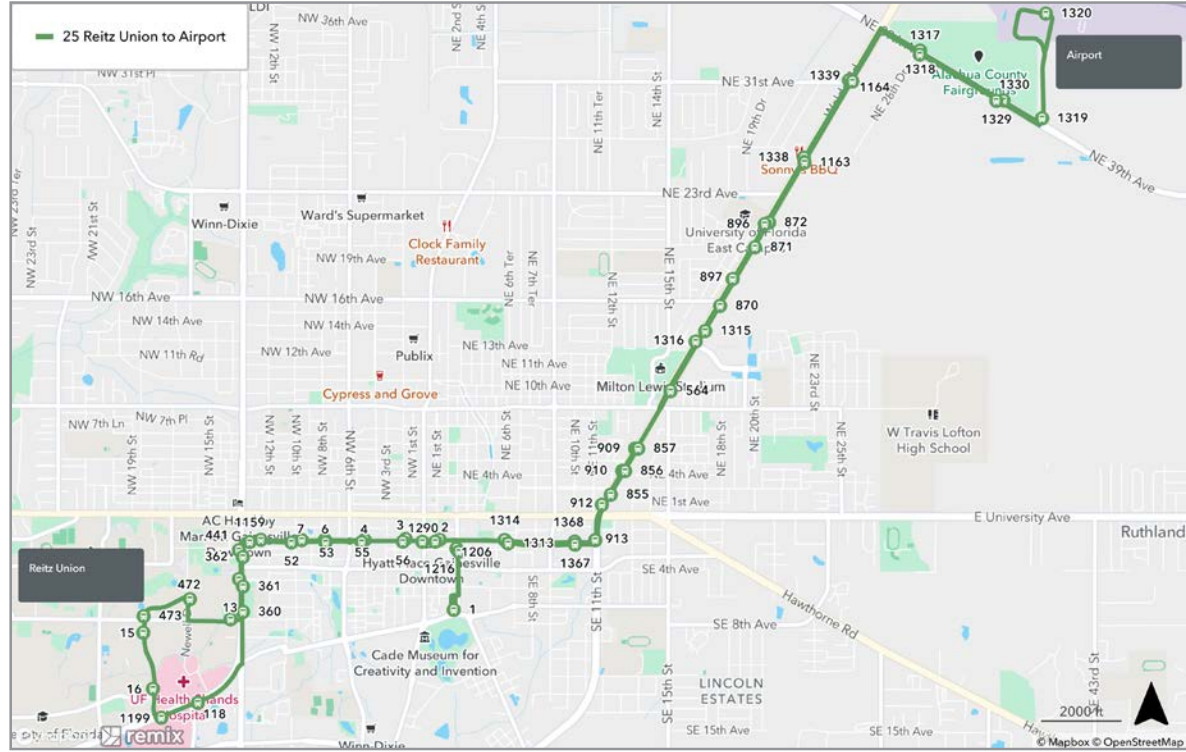

Complete Route

Days	Wait Time	First run	Last run
Monday-Friday	Every 65 min.	Reitz Union 7:20am	Airport 5:38pm
Saturday	Every 70min.	RPTS 7:27am	Reitz Union 4:35pm
Sunday	Every 70 min.	RPTS 9:47am	Reitz Union 4:35pm

To Airport			
MONDAY THROUGH FRIDAY			
A Commuter Lot	B Hippodrome	C Airport	
7:20	7:33	7:49	R
8:25	8:38	8:54	R
9:30	9:43	9:59	R
10:35	10:48	11:04	R
11:40	11:53	12:09	R
12:45	12:58	1:14	R
1:50	2:03	2:19	R
2:55	3:08	3:24	R
4:00	4:13	4:29	R
5:05	5:18	5:34	R

To UF Commuter Lot			
MONDAY THROUGH FRIDAY			
C Airport	B Hippodrome	A Commuter Lot	
7:53	8:09	8:22	R
8:58	9:14	9:27	R
10:03	10:19	10:32	R
11:08	11:24	11:37	R
12:13	12:29	12:42	R
1:18	1:34	1:47	R
2:23	2:39	2:52	R
3:28	3:44	3:57	R
4:33	4:49	5:02	R
5:38	5:54		R

To Airport		
SATURDAY		
A Commuter Lot	D Rosa Parks	C Airport
	7:27	7:41
8:25	8:37	8:51
9:35	9:47	10:01
10:45	10:57	11:11
11:55	12:07	12:21
1:05	1:17	1:31
2:15	2:27	2:41
3:25	3:37	3:51
4:35	4:47	

To Airport		
SUNDAY		
A Commuter Lot	D Rosa Parks	C Airport
	9:47	10:01
10:45	10:57	11:11
11:55	12:07	12:21
1:05	1:17	1:31
2:15	2:27	2:41
3:25	3:37	3:51
4:35	4:47	

To UF Commuter Lot		
SATURDAY		
C Airport	D Rosa Parks	A Commuter Lot
7:48	8:02	8:19
8:58	9:12	9:29
10:08	10:22	10:39
11:18	11:32	11:49
12:28	12:42	12:59
1:38	1:52	2:09
2:48	3:02	3:19
3:58	4:12	4:29

To UF Commuter Lot		
SUNDAY		
C Airport	D Rosa Parks	A Commuter Lot
10:08	10:22	10:39
11:18	11:32	11:49
12:28	12:42	12:59
1:38	1:52	2:09
2:48	3:02	3:19
3:58	4:12	4:29