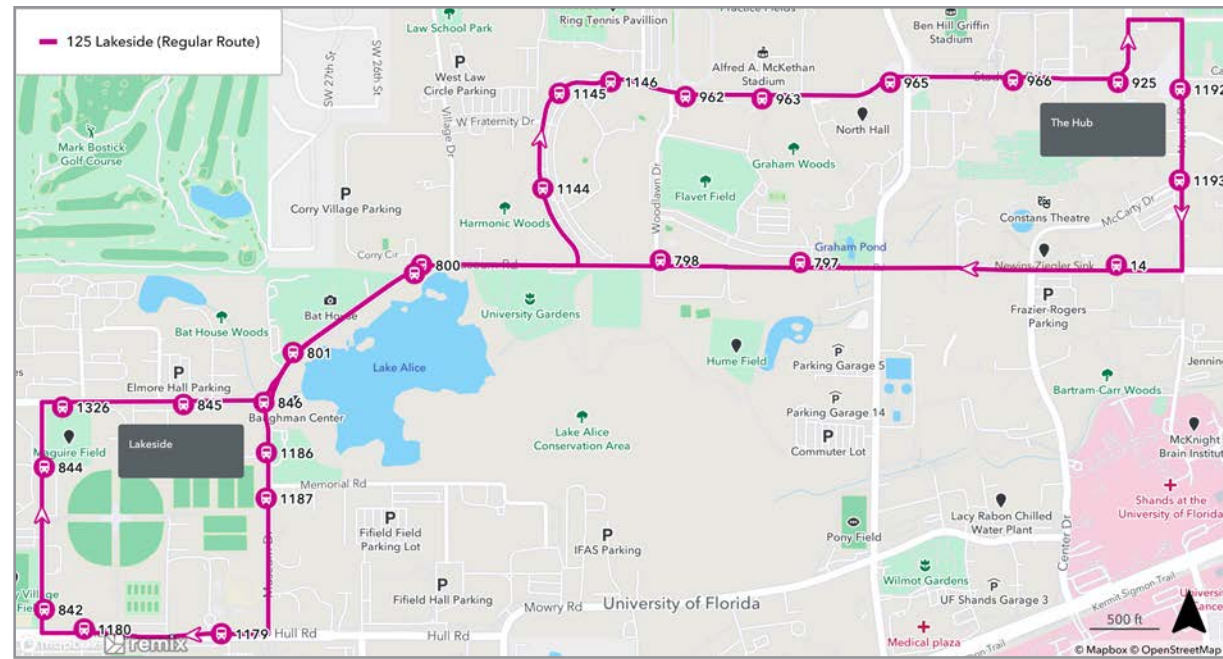

Complete Route

Days	Wait Time	First run	Last run
Monday-Friday	Every 15-30 min.	Lakeside 7:15 am	Lakeside 5:30 pm
Saturday / Sunday	No Service.		

To Lakeside	
MONDAY THROUGH FRIDAY	
A The Hub	B Lakeside
7:25	7:42
7:55	8:12
8:10	8:27
8:25	8:42
8:40	8:57
8:55	9:12
9:10	9:27
9:25	9:42
9:40	9:57
9:55	10:12
10:10	10:27
10:25	10:42

To The Hub	
MONDAY THROUGH FRIDAY	
B Lakeside	A The Hub
7:15	7:25
7:45	7:55
8:00	8:10
8:15	8:25
8:30	8:40
8:45	8:55
9:00	9:10
9:15	9:25
9:30	9:40
9:45	9:55
10:00	10:10
10:15	10:25
10:30	10:40
10:45	10:55

To Lakeside	
MONDAY THROUGH FRIDAY	
A The Hub	B Lakeside
10:40	10:57
10:55	11:12
11:10	11:27
11:25	11:42
11:40	11:57
11:55	12:12
12:10	12:27
12:25	12:42
12:40	12:57
12:55	1:12
1:10	1:27
1:25	1:42
1:40	1:57
1:55	2:12
2:10	2:27
2:25	2:42
2:40	2:57
2:55	3:12
3:10	3:27
3:25	3:42
3:40	3:57
3:55	4:12
4:10	4:27
4:25	4:42
4:40	4:57
4:55	5:12
5:10	5:27

To The Hub	
MONDAY THROUGH FRIDAY	
B Lakeside	A The Hub
11:00	11:10
11:15	11:25
11:30	11:40
11:45	11:55
12:00	12:10
12:15	12:25
12:30	12:40
12:45	12:55
1:00	1:10
1:15	1:25
1:30	1:40
1:45	1:55
2:00	2:10
2:15	2:25
2:30	2:40
2:45	2:55
3:00	3:10
3:15	3:25
3:30	3:40
3:45	3:55
4:00	4:10
4:15	4:25
4:30	4:40
4:45	4:55
5:00	5:10
5:15	5:25
5:30	5:40