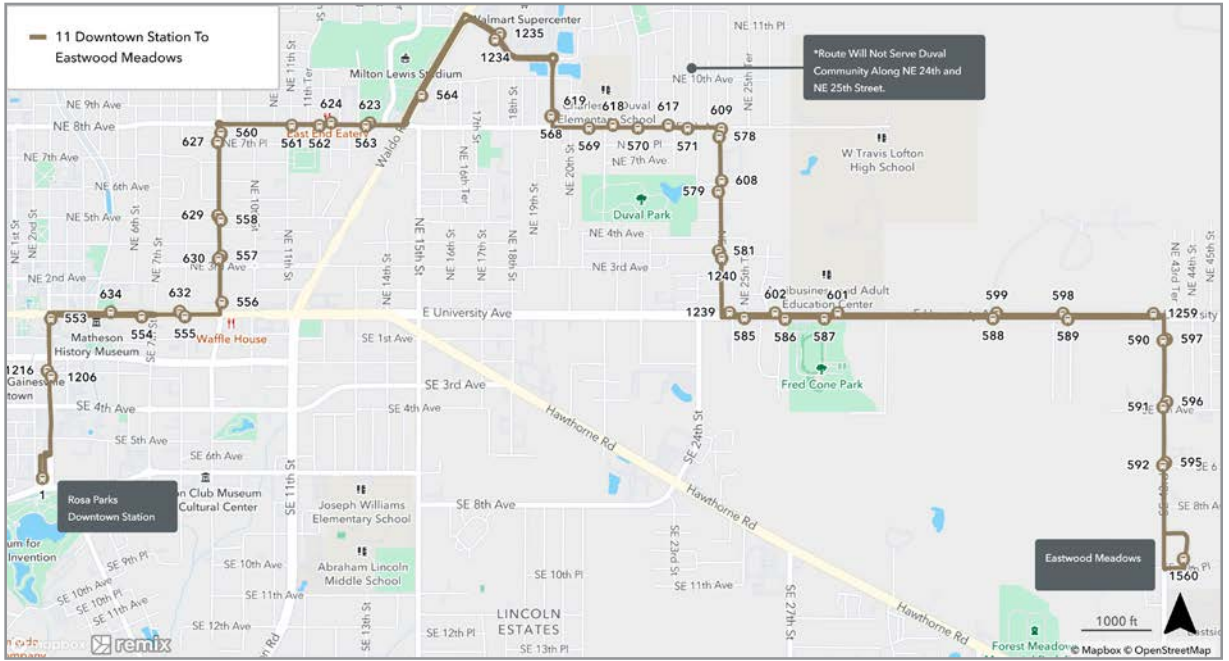

ROUTE

ROSA PARKS TRANSFER STATION TO EASTWOOD MEADOWS

Complete Route

Days	Wait Time	First run	Last run
Monday-Friday	Every 60 min.	Eastwood Meadows 6:00am	Eastwood Meadows 7:30pm
Saturday / Sunday	No Service.		

To Eastwood Meadows			
MONDAY THROUGH FRIDAY			
A Rosa Parks	B NE Walmart	C Eastwood Meadows.	
6:00	6:07	6:21	R
7:00	7:07	7:21	R
8:00	8:07	8:21	R
9:00	9:07	9:21	R
10:00	10:07	10:21	R
11:00	11:07	11:21	R
12:00	12:07	12:21	R
1:00	1:07	1:21	R
2:00	2:07	2:21	R
3:00	3:07	3:21	R
4:00	4:07	4:21	R
5:00	5:07	5:21	R
6:00	6:07	6:21	R
7:00	7:07	7:21	R

To Rosa Parks			
MONDAY THROUGH FRIDAY			
C Eastwood Meadows	B NE Walmart	A Rosa Parks	
6:30	6:40	6:50	R
7:30	7:40	7:50	R
8:30	8:40	8:50	R
9:30	9:40	9:50	R
10:30	10:40	10:50	R
11:30	11:40	11:50	R
12:30	12:40	12:50	R
1:30	1:40	1:50	R
2:30	2:40	2:50	R
3:30	3:40	3:50	R
4:30	4:40	4:50	R
5:30	5:40	5:50	R
6:30	6:40	6:50	R
7:30	7:40	7:50	R