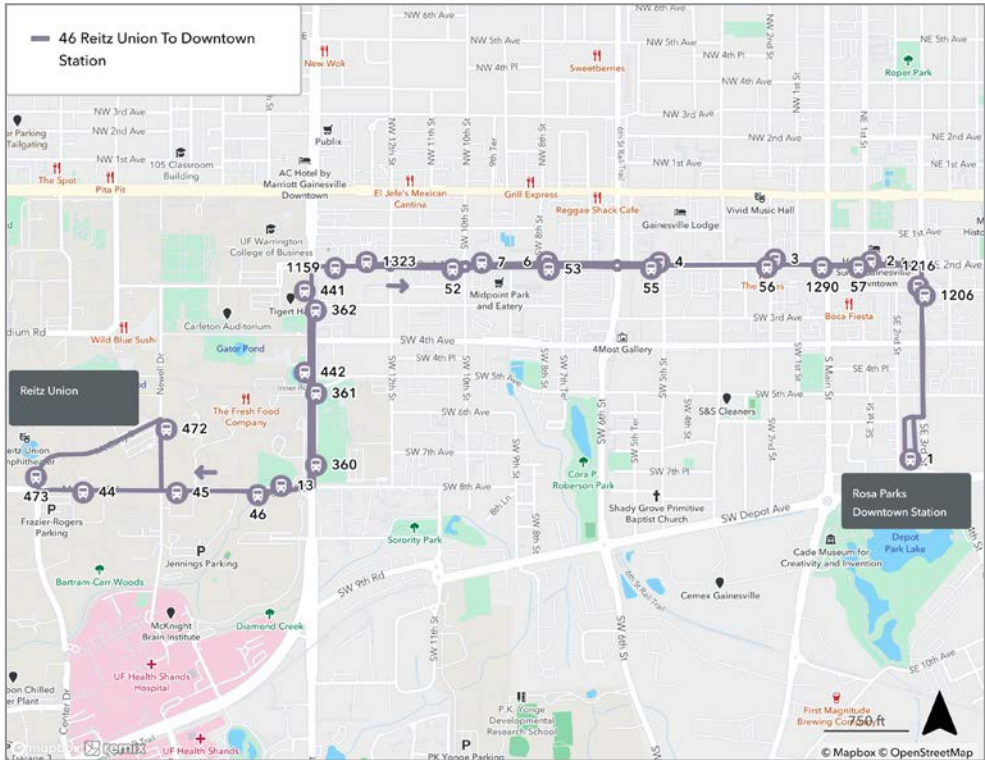

Complete Route

46 ROUTE

REITZ UNION TO ROSA PARKS BUTLER PLAZA TRANSFER STATION

Days	Wait Time	First run	Last run
Monday-Friday	Every 40 min.	RPTS 8:05 am	Reitz Union 5:43 pm
Saturday / Sunday	No Service.		

NOTE: Decrease in frequency on weekdays. Service ends at 11:00pm.

To Reitz Union	
MONDAY THROUGH FRIDAY	
A Reitz Union	B Rosa Parks
8:23	8:40
9:03	9:20
9:43	10:00
10:23	10:40
11:03	11:20
11:43	12:00
12:23	12:40
1:03	1:20
1:43	2:00
2:23	2:40
3:03	3:20
3:43	4:00
4:23	4:40
5:03	5:20
5:43	6:00

To Downtown	
MONDAY THROUGH FRIDAY	
B Rosa Parks	A Reitz Union
8:05	8:23
8:45	9:03
9:25	9:43
10:05	10:23
10:45	11:03
11:25	11:43
12:05	12:23
12:45	1:03
1:25	1:43
2:05	2:23
2:45	3:03
3:25	3:43
4:05	4:23
4:45	5:03
5:25	5:43