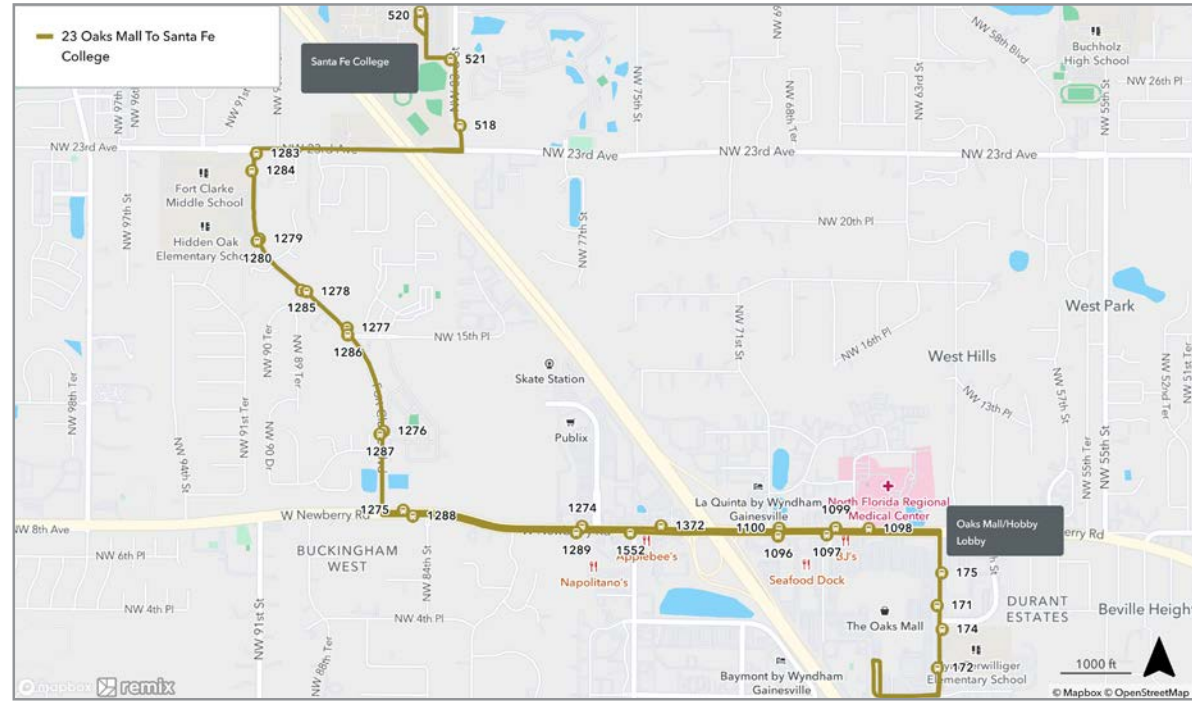

Complete Route

Days	Wait Time	First run	Last run
Monday-Friday	Every 18-44 min.	Oaks Mall 7:27am	SFC 10:03pm
Saturday / Sunday	No Service.		

To Santa Fe		
MONDAY THROUGH FRIDAY		
A Oaks Mall	B Santa Fe	
7:27	7:42	R
8:11	8:26	R
8:32	8:44	
8:50	9:02	R
9:08	9:20	
9:26	9:38	R
9:44	9:56	
10:02	10:14	R
10:20	10:32	
10:38	10:50	R
10:56	11:08	
11:16	11:28	R

To Oaks Mall		
MONDAY THROUGH FRIDAY		
B Santa Fe	A Oaks Mall	
7:46	8:03	R
8:32	8:44	R
8:50	9:02	
9:08	9:20	R
9:26	9:38	
9:44	9:56	R
10:02	10:14	
10:20	10:32	R
10:38	10:50	
10:56	11:08	R
11:14	11:26	
11:34	11:46	R

To Santa Fe		
MONDAY THROUGH FRIDAY		
A Oaks Mall	B Santa Fe	
11:36	11:51	
11:58	12:13	R
12:20	12:35	
12:42	12:57	R
1:04	1:19	
1:26	1:41	R
1:48	2:03	
2:10	2:25	R
2:32	2:47	
2:54	3:09	R
3:16	3:31	
3:38	3:53	R
4:00	4:15	
4:22	4:37	R
4:44	4:59	
5:06	5:21	
5:28	5:43	
5:50	6:05	
6:12	6:24	
6:48	6:59	
7:18	7:29	
7:48	7:59	
8:18	8:29	
8:48	8:59	
9:18	9:29	
9:48	9:59	

To Oaks Mall		
MONDAY THROUGH FRIDAY		
B Santa Fe	A Oaks Mall	
11:56	12:13	
12:18	12:35	R
12:40	12:57	
1:02	1:19	R
1:24	1:41	
1:46	2:03	R
2:08	2:25	
2:30	2:47	R
2:52	3:09	
3:14	3:31	R
3:36	3:53	
3:58	4:15	R
4:20	4:37	
4:42	4:59	R
5:04	5:21	
5:26	5:43	
5:48	6:05	
6:10	6:27	
6:30	6:42	
7:03	7:15	
7:33	7:45	
8:03	8:15	
8:33	8:45	
9:03	9:15	
9:33	9:45	
10:03	10:15