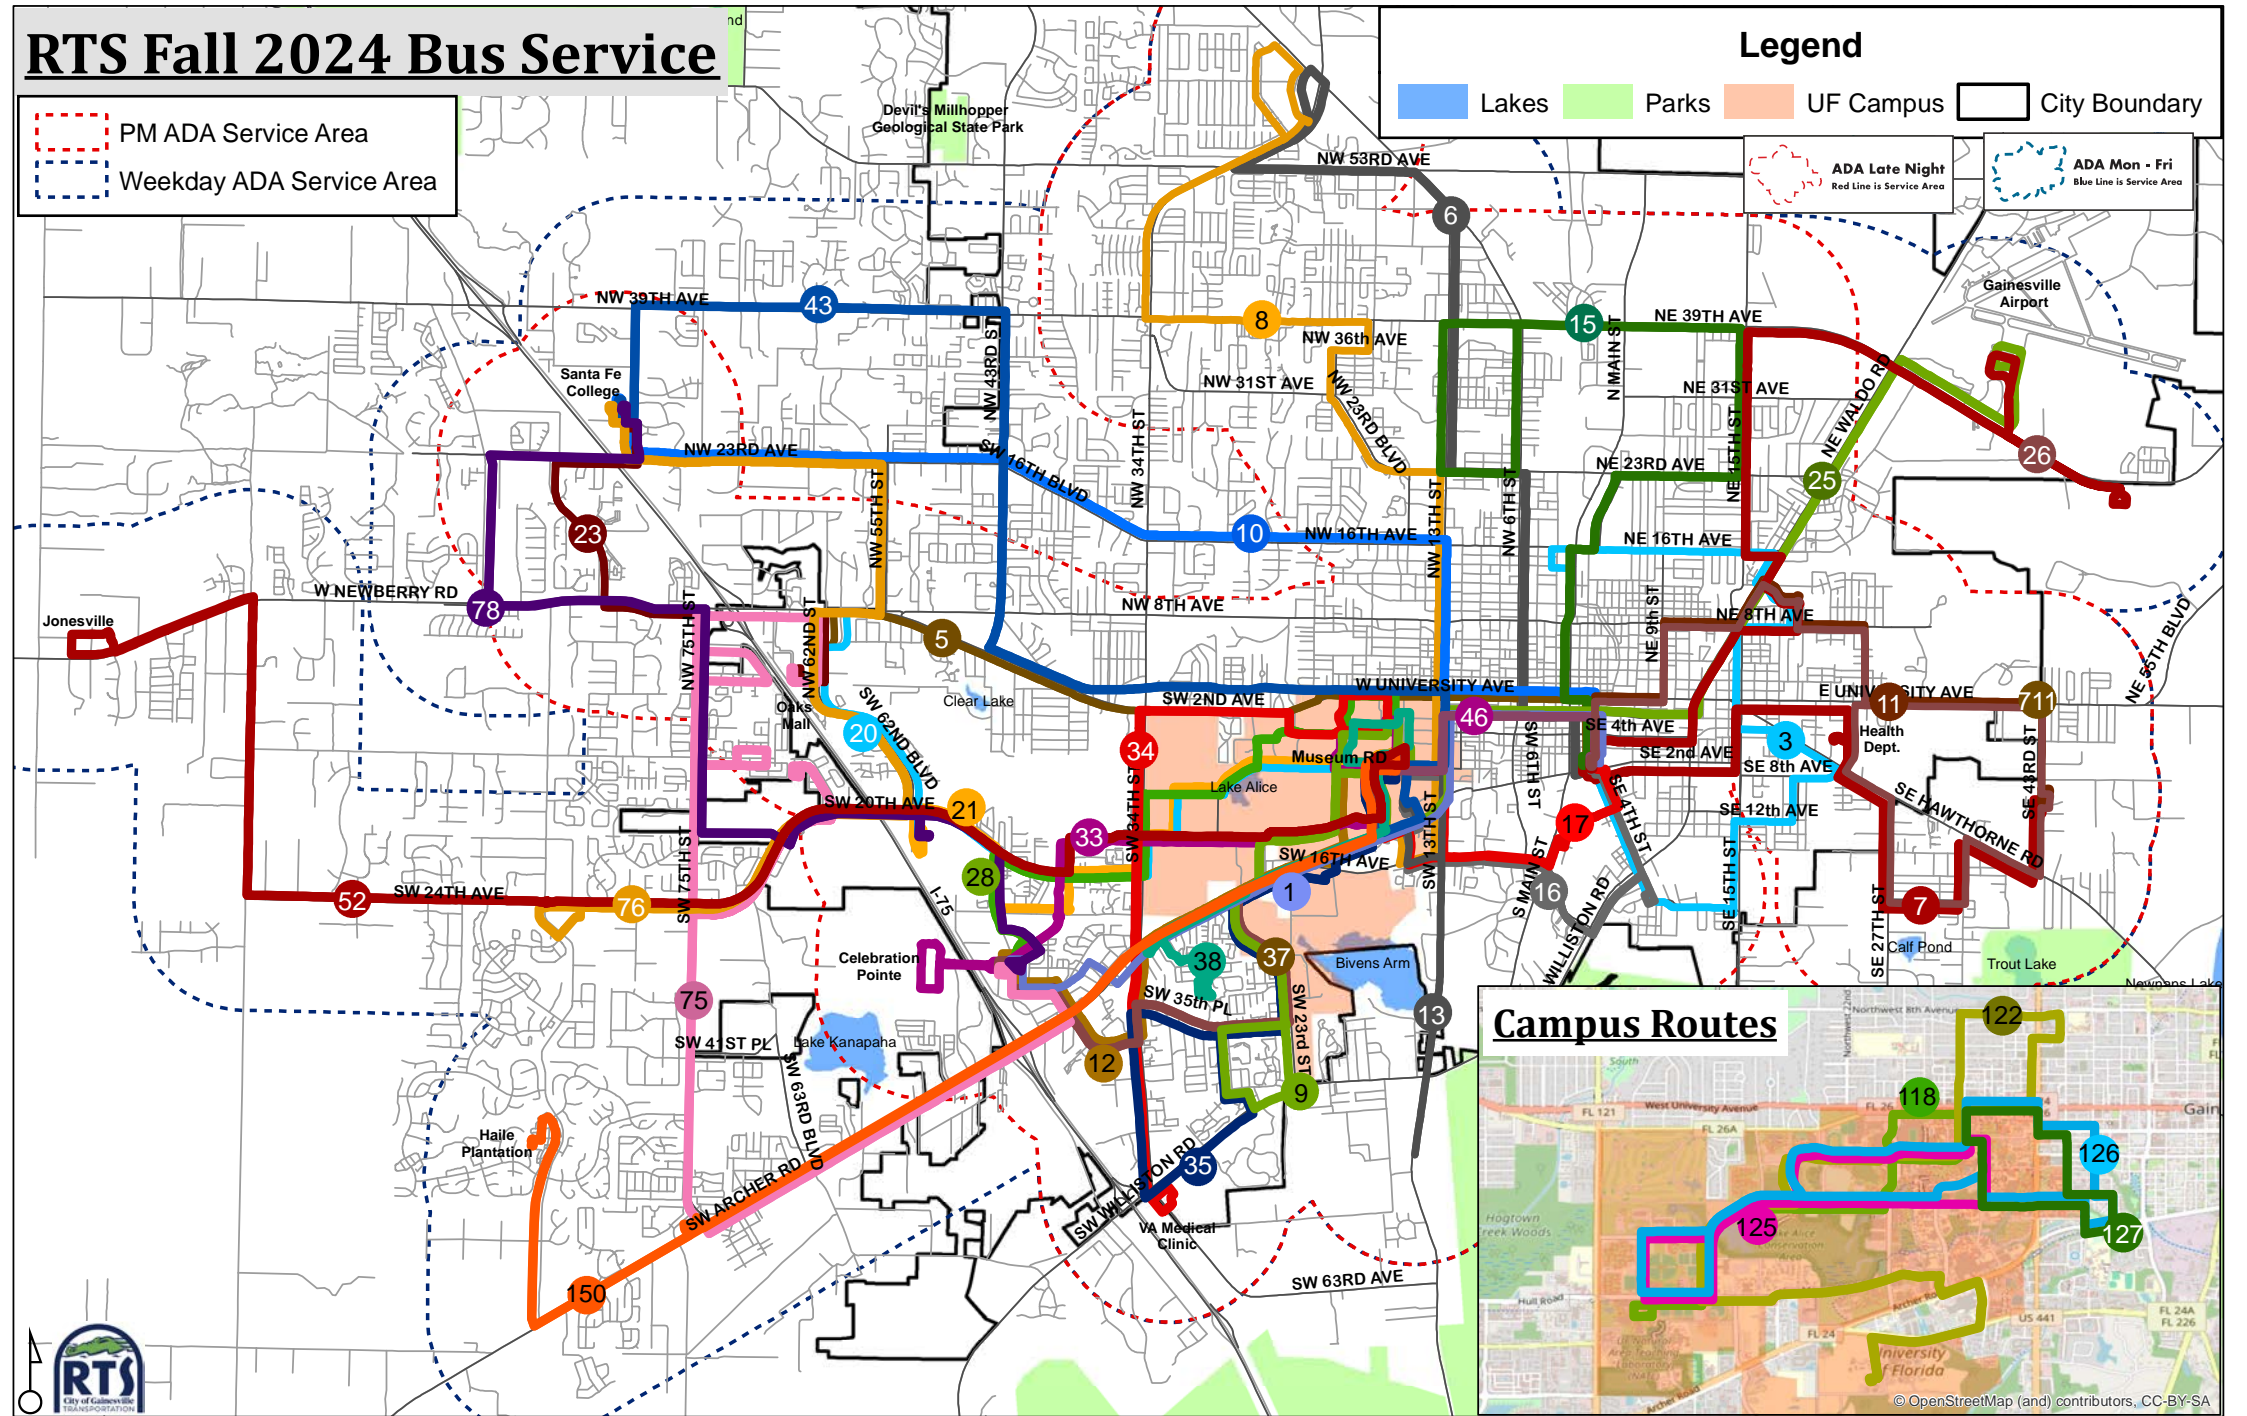

- 1 Rosa Parks Transfer Station to Butler Plaza Transfer Station
- 3 Rosa Parks Transfer Station to N Main Post Office
- 5 Rosa Parks Transfer Station to Oaks Mall
- 6 Rosa Parks Transfer Station to N Walmart Supercenter
- 7 Rosa Parks Transfer Station to Eastwood Meadows
- 8 Shands to North Walmart Supercenter
- 9 Reitz Union to Hunters Run
- 10 Rosa Parks Transfer Station to Santa Fe
- 11 Rosa Parks Transfer Station to Eastwood Meadows
- 12 Rosa Parks Transfer Station to Butler Plaza Transfer Station
- 13 Beaty Towers to Cottage Grove Apartments
- 15 Rosa Parks Transfer Station to NW 13th St
- 16 Beaty Towers to Sugar Hill
- 17 Beaty Towers to Rosa Parks RTS Downtown Station
- 20 Reitz Union to Oaks Mall
- 21 Reitz Union To Cabana Beach
- 23 Oaks Mall to Santa Fe (via Fort Clarke Blvd.)
- 25 UF Commuter Lot to Airport
- 26 Rosa Parks Transfer Station to Airport
- 28 Butler Plaza to the Hub
- 33 Butler Plaza Transfer Station to Midtown
- 34 The Hub to Lexington Crossing
- 35 Reitz Union to SW 35th Place
- 37 Reitz Union to Butler Plaza Transfer Station
- 38 The Hub to Gainesville Place
- 43 Shands to Santa Fe
- 46 Reitz Union to Rosa Parks Downtown Station
- 52 UF Health To Jonesville
- 75 Oaks Mall to Butler Plaza Transfer Station
- 76 Haile Market Place to Santa Fe
- 78 Santa Fe to Butler Plaza Transfer Station
- 118 The Hub to University Village
- 122 Alight Apartments to Cultural Plaza
- 125 The Hub to Lakeside
- 126 Sorority Row to Lakeside
- 127 Sorority Row to SW 2nd Avenue
- 150 Haile Plantation to Reitz Union
- 600 Microtransit Service
- 711 Rosa Parks Transfer Station to Eastwood Meadows