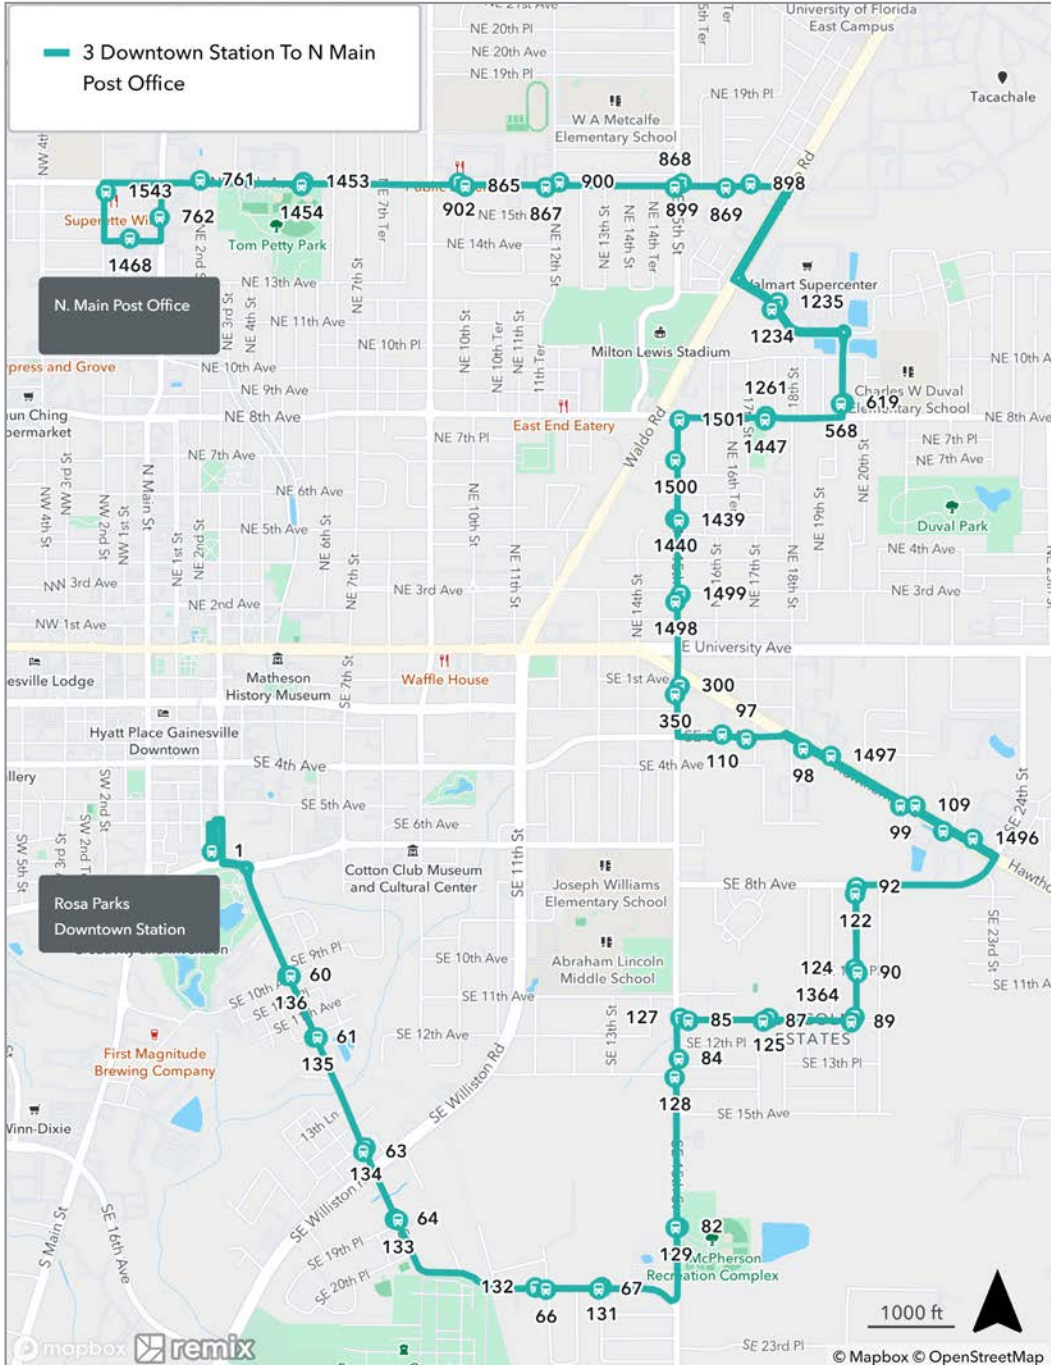

Beginning October 9th

First Trip 7:00am Rosa Parks Transfer Station
Last Trip 5:30pm North Main Post Office

Route 3 Now has Saturday Service

**ROSA PARKS TRANSFER STATION
TO N MAIN STREET POST OFFICE**

Complete Route

Days	Wait Time	First run	Last run
Monday-Friday	Every 60 min.	RPTS 6:00am	Post Office 7:30pm
Saturday / Sunday	Every 60 min.	RPTS 7:00am	Post Office 5:30pm