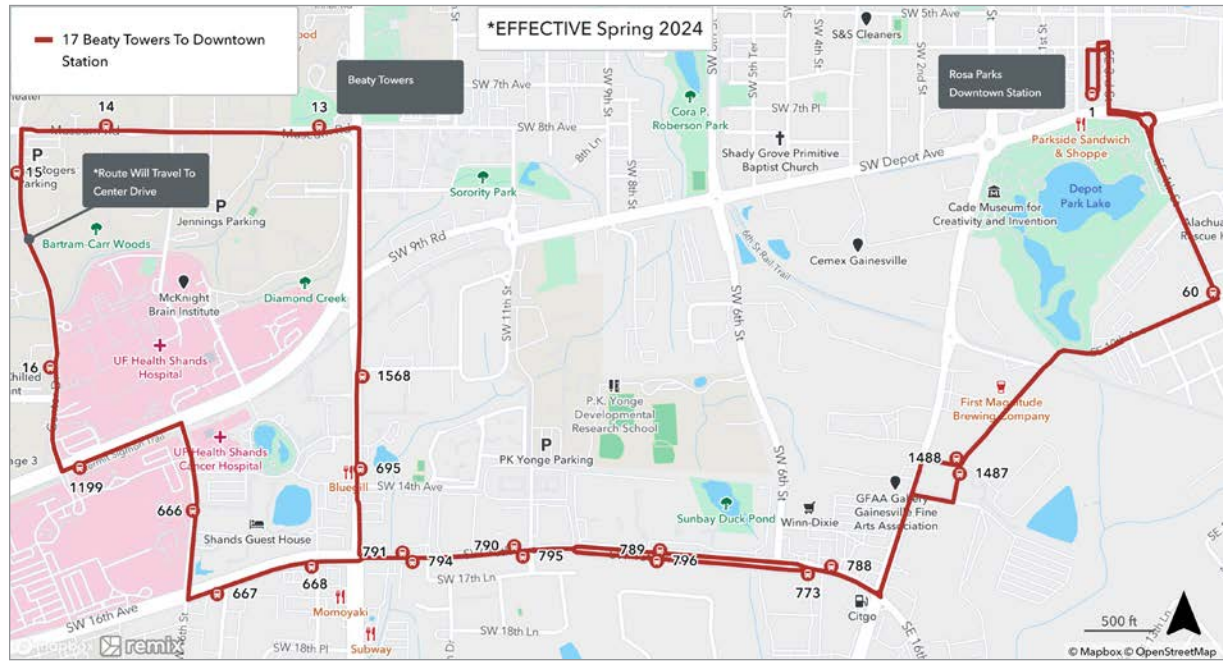

Complete Route

Days	Wait Time	First run	Last run
Monday-Friday	Every 40 min.	RPTS 6:20am	UF Health 7:18pm
Saturday / Sunday	No Service.		

To Rosa Parks		
MONDAY THROUGH FRIDAY		
A Beaty Towers	B Rosa Parks Transfer Station	
6:38	6:55	R
7:18	7:35	R
7:58	8:15	R
8:38	8:55	R
9:18	9:35	R
9:58	10:15	R
10:38	10:55	R
11:18	11:35	R
11:58	12:15	R
12:38	12:55	R
1:18	1:35	R
1:58	2:15	R
2:38	2:55	R
3:18	3:35	R
3:58	4:15	R
4:38	4:55	R
5:18	5:35	R
5:58	6:15	R
6:38	6:55	R
7:18	7:35	R

To Beaty Towers		
MONDAY THROUGH FRIDAY		
B Rosa Parks Transfer Station	A Beaty Towers	
6:20	6:38	R
7:00	7:18	R
7:40	7:58	R
8:20	8:38	R
9:00	9:18	R
9:40	9:58	R
10:20	10:38	R
11:00	11:18	R
11:40	11:58	R
12:20	12:38	R
1:00	1:18	R
1:40	1:58	R
2:20	2:38	R
3:00	3:18	R
3:40	3:58	R
4:20	4:38	R
5:00	5:18	R
5:40	5:58	R
6:20	6:38	R
7:00	7:18	R