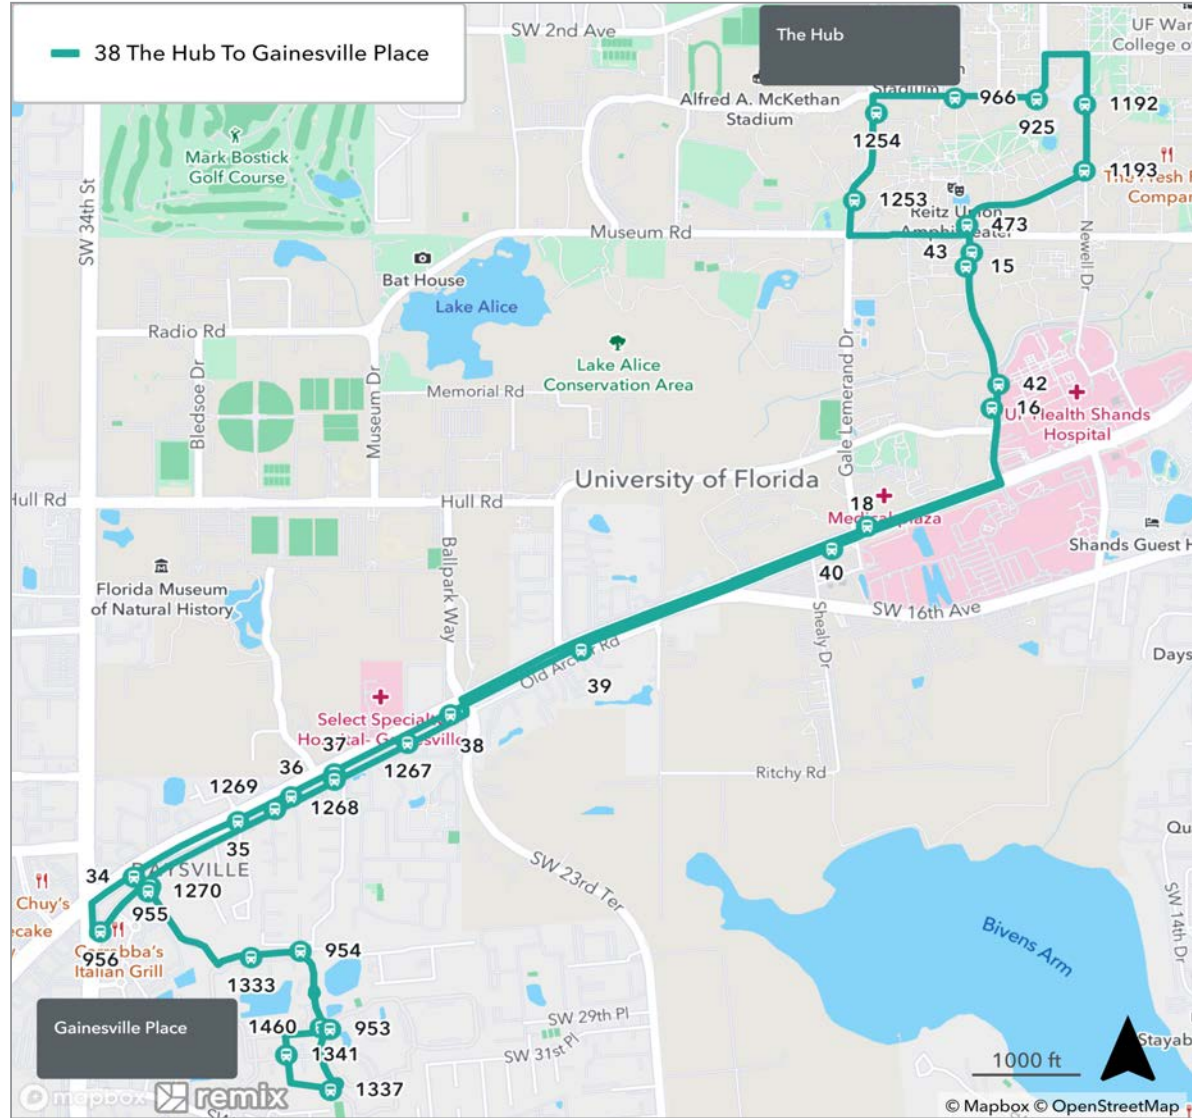

Complete Route

Days	Wait Time	First run	Last run
Monday-Friday	Every 10-45min.	GP 6:45am	The Hub 10:15pm
Saturday / Sunday	No Service.		

To Gainesville Place		
MONDAY THROUGH FRIDAY		
A Hub	B Shands @ Center Dr	C Gainesville Place
7:03	7:11	7:23
7:16	7:24	7:36

To the Hub		
MONDAY THROUGH FRIDAY		
C Gainesville Place	B Shands @ Center Dr	A Hub
6:45	6:56	7:03
6:55	7:07	7:16
7:15	7:27	7:36
7:25	7:37	7:46
7:35	7:47	7:56
7:45	7:57	8:06

To Gainesville Place		
MONDAY THROUGH FRIDAY		
A Hub	B Shands @ Center Dr	C Gainesville Place
7:36	7:44	7:56
7:46	7:54	8:06
7:56	8:04	8:16
8:06	8:14	8:26
8:16	8:24	8:36
8:26	8:34	8:46
8:36	8:44	8:56
8:46	8:54	9:06
8:56	9:04	9:16
9:06	9:14	9:26
9:16	9:24	9:36
9:26	9:34	9:46
9:36	9:44	9:56
9:46	9:54	10:06
9:56	10:04	10:16
10:06	10:14	10:26
10:16	10:24	10:36
10:26	10:34	10:46
10:36	10:44	10:56
10:46	10:54	11:06
10:56	11:04	11:16
11:06	11:14	11:26
11:16	11:24	11:36
11:26	11:34	11:46
11:36	11:44	11:56
11:46	11:54	12:06
11:56	12:04	12:16
12:06	12:14	12:26
12:16	12:24	12:36
12:26	12:34	12:46
12:36	12:44	12:56
12:46	12:54	1:06
12:56	1:04	1:16
1:06	1:14	1:26
1:16	1:24	1:36
1:26	1:34	1:46
1:36	1:44	1:56
1:46	1:54	2:06
1:56	2:04	2:16
2:06	2:14	2:26
2:16	2:24	2:36
2:26	2:34	2:46
2:36	2:44	2:56
2:46	2:54	3:06
2:56	3:04	3:16

To the Hub		
MONDAY THROUGH FRIDAY		
C Gainesville Place	B Shands @ Center Dr	A Hub
7:55	8:07	8:16
8:05	8:17	8:26
8:15	8:27	8:36
8:25	8:37	8:46
8:35	8:47	8:56
8:45	8:57	9:06
8:55	9:07	9:16
9:05	9:17	9:26
9:15	9:27	9:36
9:25	9:37	9:46
9:35	9:47	9:56
9:45	9:57	10:06
9:55	10:07	10:16
10:05	10:17	10:26
10:15	10:27	10:36
10:25	10:37	10:46
10:35	10:47	10:56
10:45	10:57	11:06
10:55	11:07	11:16
11:05	11:17	11:26
11:15	11:27	11:36
11:25	11:37	11:46
11:35	11:47	11:56
11:45	11:57	12:06
11:55	12:07	12:16
12:05	12:17	12:26
12:15	12:27	12:36
12:25	12:37	12:46
12:35	12:47	12:56
12:45	12:57	1:06
12:55	1:07	1:16
1:05	1:17	1:26
1:15	1:27	1:36
1:25	1:37	1:46
1:35	1:47	1:56
1:45	1:57	2:06
1:55	2:07	2:16
2:05	2:17	2:26
2:15	2:27	2:36
2:25	2:37	2:46
2:35	2:47	2:56
2:45	2:57	3:06
2:55	3:07	3:16
3:05	3:17	3:26
3:15	3:27	3:36
3:25	3:37	3:46