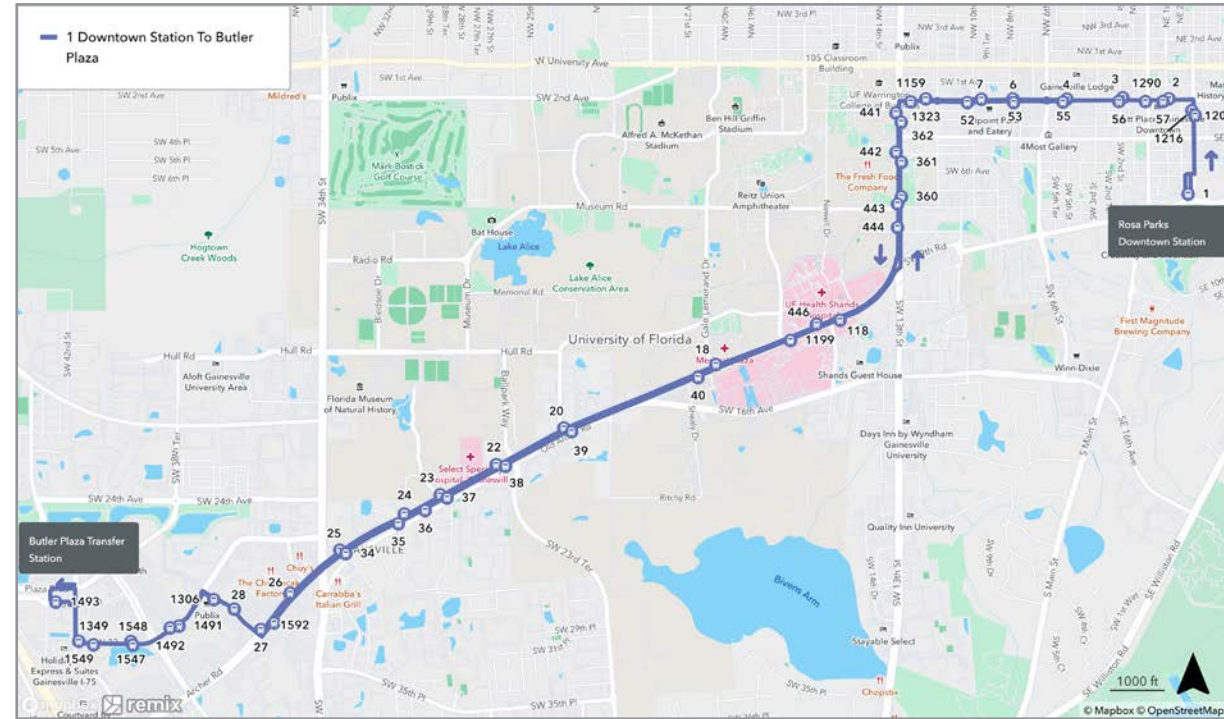

Complete Route

Days	Wait Time	First run	Last run
Monday-Friday	Every 20-27-60 min.	BPTS 5:49am	BPTS 10:30pm
Saturday	Every 30-33 min.	RPTS 6:00am	BPTS 6:33pm
Sunday	Every 60 min.	RPTS 10:00am	BPTS 5:30pm

To Butler Plaza			
MONDAY THROUGH FRIDAY			
A Rosa Parks	B UF Health	C Butler Plaza	
6:00	6:10	6:25	R
6:20	6:30	6:45	R
6:40	6:50	7:05	R
7:00	7:10	7:25	R
7:20	7:34	7:48	R
7:45	7:59	8:13	R
8:10	8:24	8:38	R
8:35	8:49	9:03	R
9:00	9:14	9:28	R
9:25	9:39	9:53	R
9:50	10:04	10:18	R
10:15	10:29	10:43	R
10:40	10:53	11:07	R
11:05	11:18	11:32	R
11:32	11:45	12:03	R
11:59	12:12	12:30	R
12:26	12:39	12:57	R
1:20	1:33	1:51	R
1:47	2:00	2:18	R
2:14	2:27	2:45	R
2:41	2:54	3:12	R
3:08	3:21	3:39	R
3:35	3:48	4:06	R
4:02	4:15	4:33	R
4:29	4:42	5:00	R
4:56	5:09	5:27	R
5:23	5:36	5:54	R
5:50	6:03	6:21	R
6:10	6:23	6:41	R
6:30	6:42	6:56	R
7:00	7:12	7:26	R
8:00	8:12	8:26	R
9:00	9:12	9:26	R
10:00	10:12	10:26	R

To Rosa Parks			
MONDAY THROUGH FRIDAY			
C Butler Plaza	B UF Health	A Rosa Parks	
5:49	6:04	6:17	R
6:29	6:44	6:57	R
6:49	7:04	7:17	R
7:09	7:24	7:37	R
7:29	7:47	8:01	R
7:54	8:12	8:26	R
8:19	8:37	8:51	R
8:44	9:02	9:16	R
9:09	9:27	9:41	R
9:34	9:52	10:06	R
9:59	10:17	10:31	R
10:24	10:42	10:56	R
10:49	11:07	11:21	R
11:16	11:30	11:47	R
11:43	11:57	12:14	R
12:10	12:24	12:41	R
12:37	12:51	1:08	R
1:04	1:18	1:35	R
1:31	1:45	2:02	R
1:58	2:12	2:29	R
2:25	2:39	2:56	R
2:52	3:06	3:23	R
3:19	3:33	3:50	R
3:46	4:00	4:17	R
4:13	4:27	4:44	R
4:40	4:54	5:11	R
5:07	5:19	5:32	R
5:34	5:46	5:59	R
6:01	6:13	6:26	R
6:28	6:40	6:53	R
7:00	7:12	7:25	R
7:30	7:42	7:55	R
8:30	8:42	8:55	R
9:30	9:42	9:55	R
10:30	10:42	10:55	R

To Butler Plaza			
SATURDAY			
A Rosa Parks	B UF Health	C Butler Plaza	
6:00	6:10	6:21	
6:30	6:40	6:51	
7:00	7:10	7:21	
7:30	7:40	7:51	

To Rosa Parks			
SATURDAY			
C Butler Plaza	B UF Health	A Rosa Parks	
6:30	6:42	6:54	
7:00	7:12	7:24	
7:30	7:42	7:54	
8:00	8:12	8:24