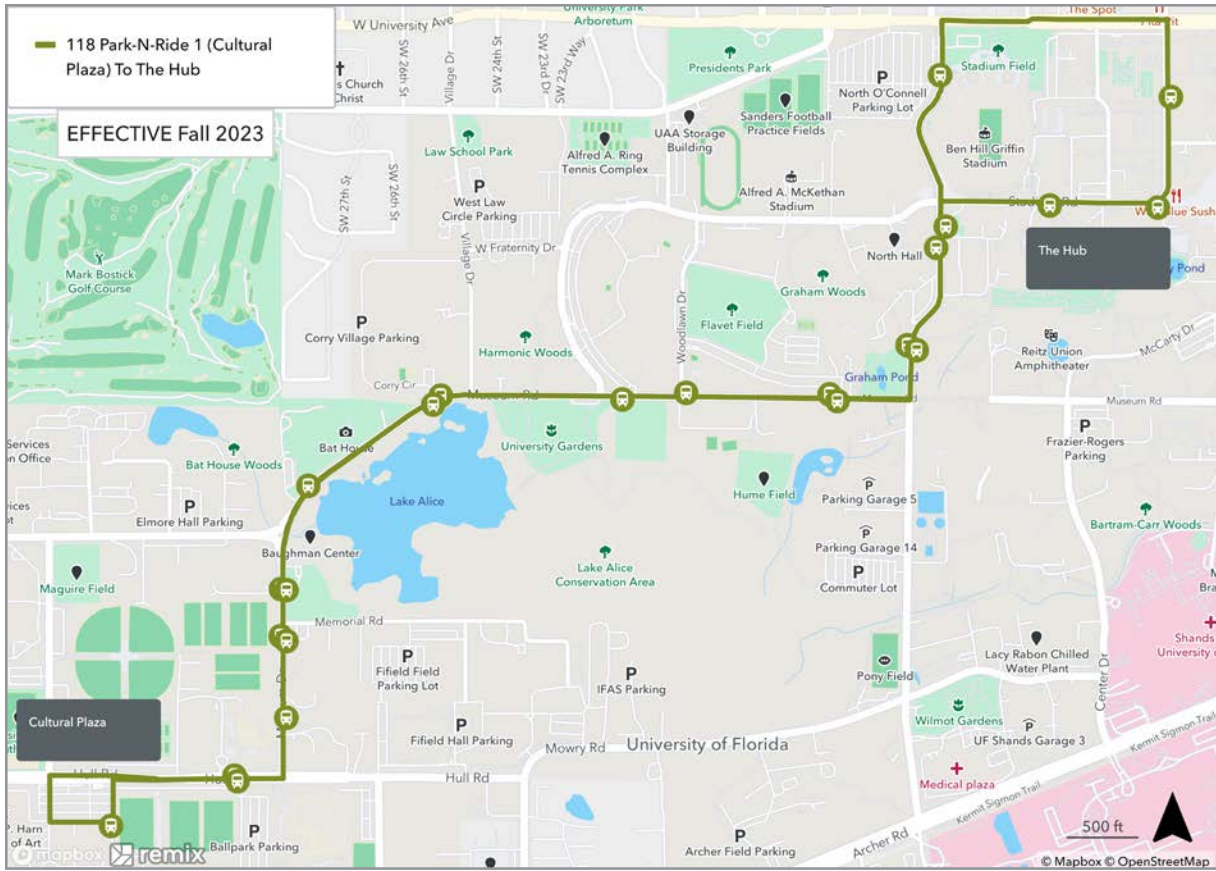

Complete Route

118
ROUTE

**THE HUB
TO CULTURAL PLAZA**

Days	Wait Time	First run	Last run
Monday-Friday	Every 7-28 min.	Cultural Plaza 7:00 am	The Hub 7:03 pm
Saturday / Sunday	No Service.		

To Cultural Plaza	
MONDAY THROUGH FRIDAY	
A The Hub	B Cultural Plaza
7:09	7:22
7:23	7:36
7:37	7:50
7:44	7:57
7:51	8:04
7:58	8:11
8:05	8:18
8:12	8:25
8:19	8:32

To The Hub	
MONDAY THROUGH FRIDAY	
B Cultural Plaza	A The Hub
7:00	7:09
7:14	7:23
7:28	7:37
7:35	7:44
7:42	7:51
7:49	7:58
7:56	8:05
8:03	8:12
8:10	8:19
8:17	8:26
8:24	8:33
8:31	8:40
8:38	8:47