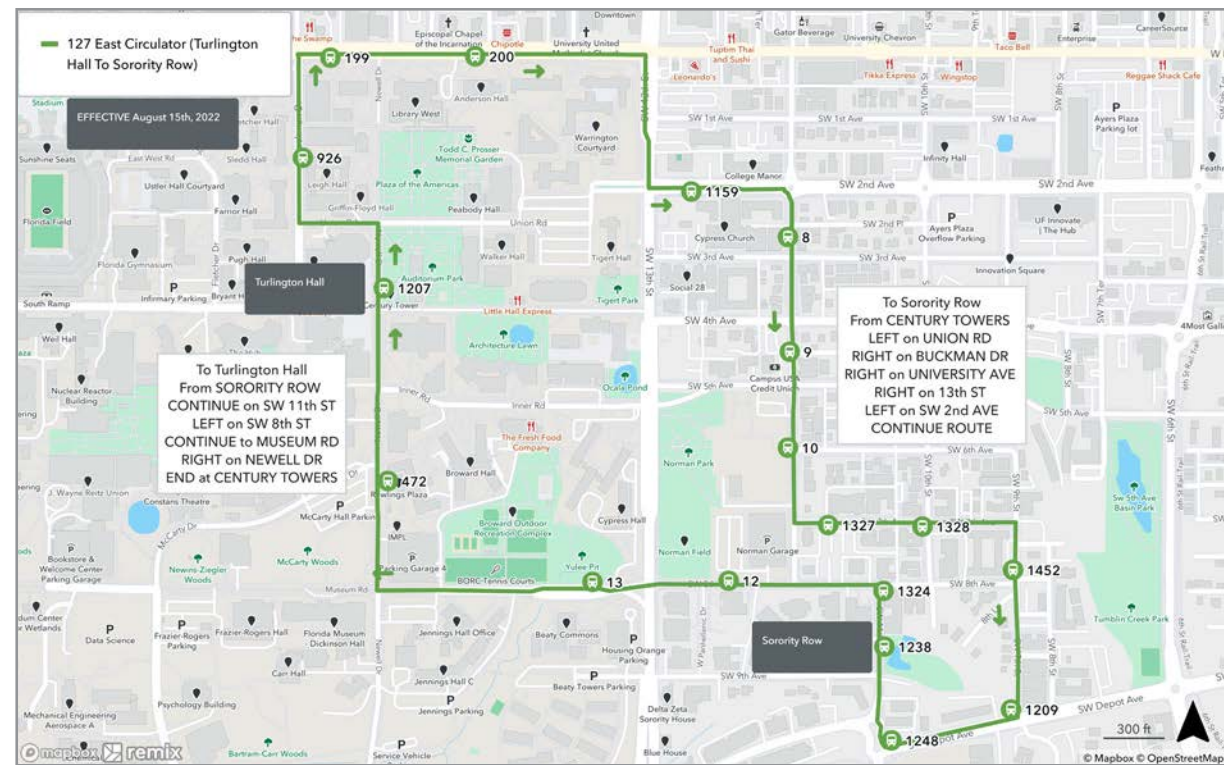

Complete Route

Days	Wait Time	First run	Last run
Monday-Friday	Every 15-30min.	Sorority Row 6:55 am	SW 2nd Ave 7:16 pm
Saturday / Sunday	No Service.		

To SW 2nd Avenue	
MONDAY THROUGH FRIDAY	
A Sorority Row	B SW 2nd Ave
6:55	7:11
7:10	7:26
7:25	7:41
7:40	7:56
7:55	8:11
8:10	8:26
8:25	8:41
8:40	8:56
8:55	9:11
9:10	9:26
9:25	9:41
9:40	9:56
9:55	10:11
10:10	10:26
10:25	10:41
10:40	10:56

To Sorority Row to	
MONDAY THROUGH FRIDAY	
B SW 2nd Ave	A Sorority Row
7:16	7:25
7:31	7:40
7:46	7:55
8:01	8:10
8:16	8:25
8:31	8:40
8:46	8:55
9:01	9:10
9:16	9:25
9:31	9:40
9:46	9:55
10:01	10:10
10:16	10:25
10:31	10:40
10:46	10:55
11:01	11:10

To SW 2nd Avenue	
MONDAY THROUGH FRIDAY	
A Sorority Row	B SW 2nd Ave
10:55	11:11
11:10	11:26
11:25	11:41
11:40	11:56
11:55	12:11
12:10	12:26
12:25	12:41
12:40	12:56
12:55	1:11
1:10	1:26
1:25	1:41
1:40	1:56
1:55	2:11
2:10	2:26
2:25	2:41
2:40	2:56
2:55	3:11
3:10	3:26
3:25	3:41
3:40	3:56
3:55	4:11
4:10	4:26
4:25	4:41
4:55	5:11
5:25	5:41
5:55	6:11
6:25	6:41
6:55	7:11

To Sorority Row to	
MONDAY THROUGH FRIDAY	
B SW 2nd Ave	A Sorority Row
11:16	11:25
11:31	11:40
11:46	11:55
12:01	12:10
12:16	12:25
12:31	12:40
12:46	12:55
1:01	1:10
1:16	1:25
1:31	1:40
1:46	1:55
2:01	2:10
2:16	2:25
2:31	2:40
2:46	2:55
3:01	3:10
3:16	3:25
3:31	3:40
3:46	3:55
4:01	4:10
4:16	4:25
4:31	4:40
4:46	4:55
5:16	5:25
5:46	5:55
6:16	6:25
6:46	6:55
7:16	7:25