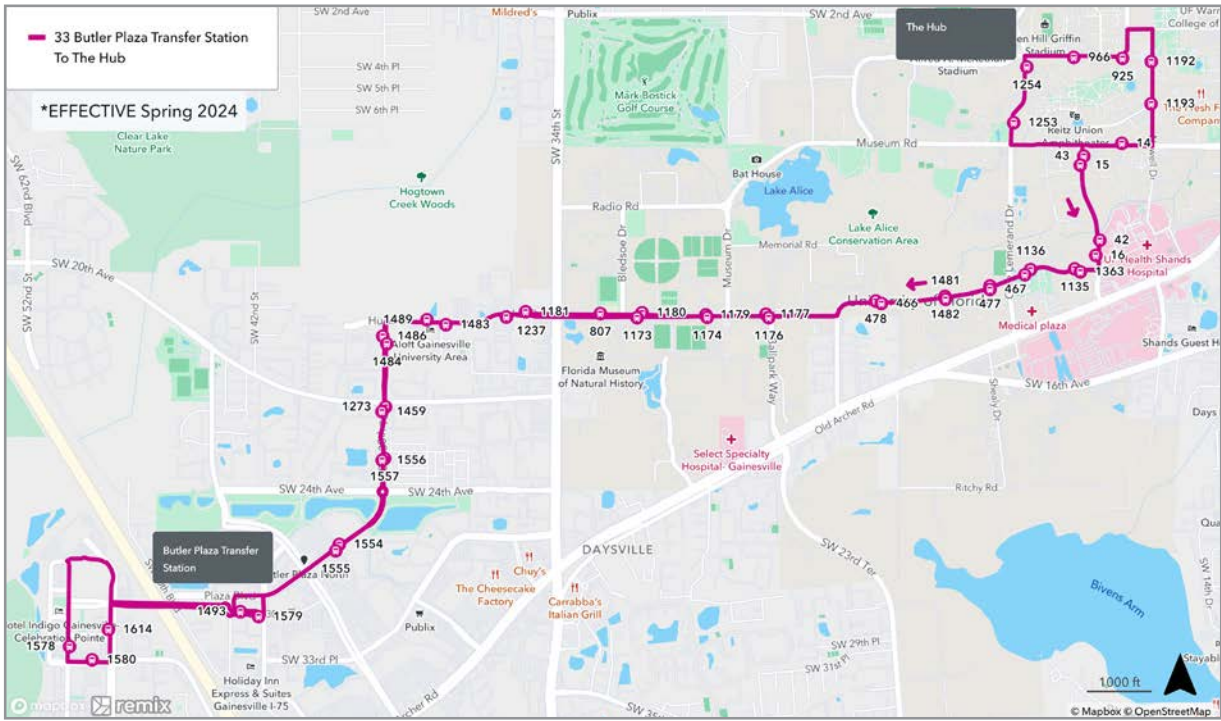

Complete Route

**BUTLER PLAZA
TO THE HUB**

Days	Wait Time	First run	Last run
Monday-Friday	Every 15-30min.	BPTS 6:51am	BPTS 10:51pm
Saturday	Every 30-60 min.	BPTS 7:51am	BPTS 7:51pm
Sunday	Every 60 min.	Hub 9:48am	BPTS 5:21pm

NOTE: Decrease in frequency on weekdays. Service ends at 11:00pm.

To The Hub			
MONDAY THROUGH FRIDAY			
A Butler Plaza	B Cultural Plaza	C The HUB	
6:51	7:08	7:18	R
7:21	7:38	7:48	R
7:36	7:53	8:03	
7:51	8:08	8:18	R
8:06	8:23	8:33	
8:21	8:38	8:48	R
8:36	8:53	9:03	
8:51	9:08	9:18	R
9:06	9:23	9:33	
9:21	9:38	9:48	R
9:36	9:53	10:03	
9:51	10:08	10:18	R

To Celebration Point			
MONDAY THROUGH FRIDAY			
C The HUB	B Cultural Plaza	A Butler Plaza	
7:03	7:21	7:28	
7:18	7:36	7:43	R
7:33	7:51	7:58	
7:48	8:06	8:13	R
8:03	8:21	8:28	
8:18	8:36	8:43	R
8:33	8:51	8:58	
8:48	9:06	9:13	R
9:03	9:21	9:28	
9:18	9:36	9:43	R
9:33	9:51	9:58	
9:48	10:06	10:13	R
10:03	10:21	10:28	
10:18	10:36	10:43	R