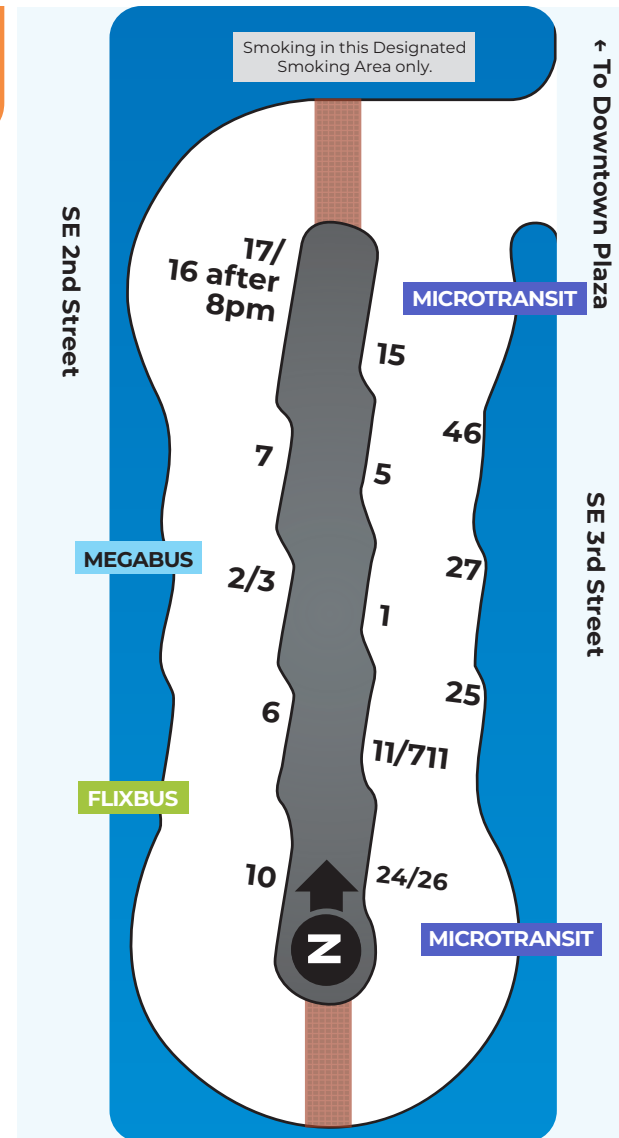

ROSA PARKS TRANSFER STATION

SERVICING ROUTES

1, 2, 3, 5, 6, 7, 10, 11, 15, 16 after 8pm, 17, 24, 25, 26, 27, & 711

ADDRESS

700 SE 3rd Street, is located at the corner of SE 3rd Street and Depot Avenue.

HOURS OF SERVICE

Monday-Friday: 8:00am - 3:45pm.
Closed Saturday, Sunday and holidays.

Customer Service 352-334-2600

PASSES AND SCHEDULES

Passes and schedules may be obtained at the Rosa Parks Transfer Station. Call (352) 334-2600, or visit our website, www.go-rts.com.

MAILING ADDRESS

Regional Transit System
Station 5 P.O. Box 490 Gainesville, FL
32627-0490

BUTLER PLAZA TRANSFER STATION

SERVICING ROUTES

1 • 12 • 33 • 37 • 75