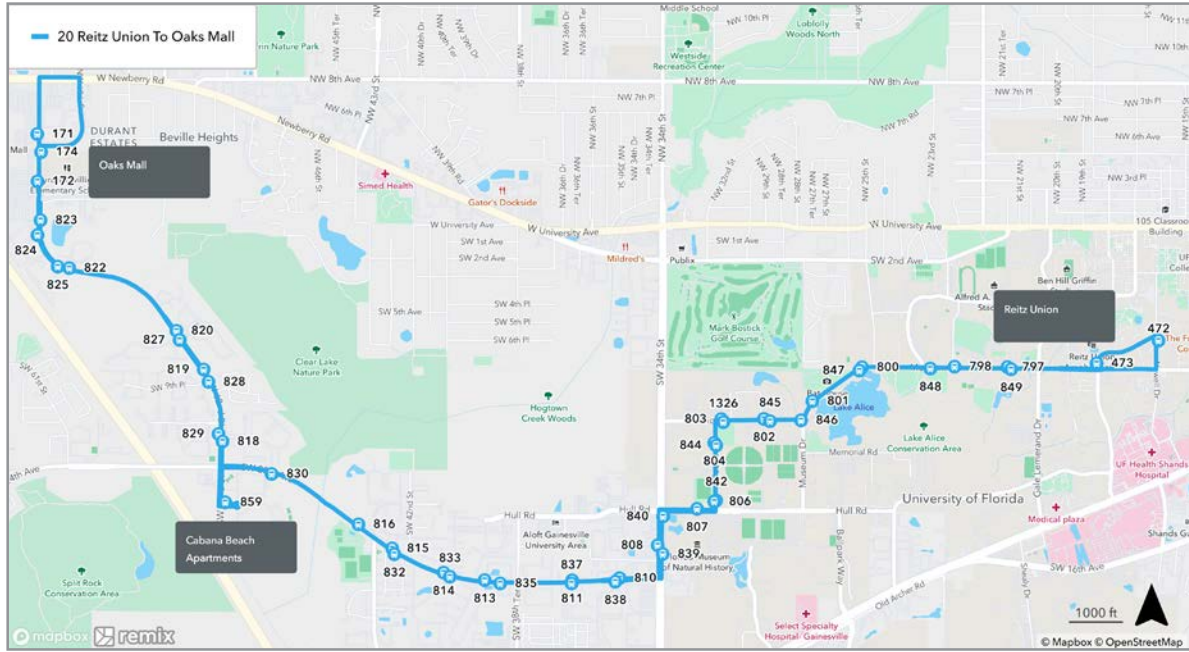

Complete Route

Days	Wait Time	First run	Last run
Monday-Friday	Every 15-30 min.	Oaks Mall 6:00am	Oaks Mall 11:30pm
Saturday	Every 30-60 min.	Reitz Union 7:00am	Oaks Mall 7:30pm
Sunday	Every 60 min.	Reitz Union 10:00am	Oaks Mall 5:30pm

NOTE: Service inside Cabana Beach Apt. decreases frequency on weekends and weekday. Service ends at 11:0pm

To Oaks Mall			
MONDAY THROUGH FRIDAY			
A Reitz Union	B 34th St Plaza	C Oaks Mall	
6:30	6:40	6:55	R
6:45	6:55	7:10	
7:00	7:10	7:25	R
7:15	7:25	7:40	
7:30	7:40	7:55	R

To Reitz Union			
MONDAY THROUGH FRIDAY			
C Oaks Mall	B 34th St Plaza	A Reitz Union	
6:00	6:15	6:30	
6:15	6:30	6:45	
6:30	6:45	7:00	
6:45	7:00	7:15	
7:00	7:15	7:30	R
7:15	7:30	7:45	
7:30	7:45	8:00	R
7:45	8:00	8:15	
8:00	8:15	8:30	R

To Oaks Mall			
MONDAY THROUGH FRIDAY			
A Reitz Union	B 34th St Plaza	C Oaks Mall	
7:45	7:55	8:10	
8:00	8:10	8:25	R
8:15	8:25	8:40	
8:30	8:40	8:55	R
8:45	8:55	9:10	
9:00	9:10	9:25	R
9:15	9:25	9:40	
9:30	9:40	9:55	R
9:45	9:55	10:10	
10:00	10:10	10:25	R
10:15	10:25	10:40	
10:30	10:40	10:55	R
10:45	10:55	11:10	
11:00	11:10	11:25	R
11:15	11:25	11:40	
11:30	11:40	11:55	R
11:45	11:55	12:10	
12:00	12:10	12:25	R
12:15	12:25	12:40	
12:30	12:40	12:55	R
12:45	12:55	1:10	
1:00	1:10	1:25	R
1:15	1:25	1:40	
1:30	1:40	1:55	R
1:45	1:55	2:10	
2:00	2:10	2:25	R
2:15	2:25	2:40	
2:30	2:40	2:55	R
2:45	2:55	3:10	
3:00	3:10	3:25	R
3:15	3:25	3:40	
3:30	3:40	3:55	R
3:45	3:55	4:10	
4:00	4:10	4:25	R
4:15	4:25	4:40	
4:30	4:40	4:55	R
4:45	4:55	5:10	
5:00	5:10	5:25	R
5:15	5:25	5:40	
5:30	5:40	5:55	R
5:45	5:55	6:10	
6:00	6:10	6:25	R
6:15	6:25	6:40	
6:30	6:40	6:55	R
7:00	7:10	7:25	R
7:30	7:40	7:55	R

To Reitz Union			
MONDAY THROUGH FRIDAY			
C Oaks Mall	B 34th St Plaza	A Reitz Union	
8:15	8:30	8:45	
8:30	8:45	9:00	R
8:45	9:00	9:15	
9:00	9:15	9:30	R
9:15	9:30	9:45	
9:30	9:45	10:00	R
9:45	10:00	10:15	
10:00	10:15	10:30	R
10:15	10:30	10:45	
10:30	10:45	11:00	R
10:45	11:00	11:15	
11:00	11:15	11:30	R
11:15	11:30	11:45	
11:30	11:45	12:00	R
11:45	12:00	12:15	
12:00	12:15	12:30	R
12:15	12:30	12:45	
12:30	12:45	1:00	R
12:45	1:00	1:15	
1:00	1:15	1:30	R
1:15	1:30	1:45	
1:30	1:45	2:00	R
1:45	2:00	2:15	
2:00	2:15	2:30	R
2:15	2:30	2:45	
2:30	2:45	3:00	R
2:45	3:00	3:15	
3:00	3:15	3:30	R
3:15	3:30	3:45	
3:30	3:45	4:00	R
3:45	4:00	4:15	
4:00	4:15	4:30	R
4:15	4:30	4:45	
4:30	4:45	5:00	R
4:45	5:00	5:15	
5:00	5:15	5:30	R
5:15	5:30	5:45	
5:30	5:45	6:00	R
5:45	6:00	6:15	
6:00	6:15	6:30	R
6:15	6:30	6:45	
6:30	6:45	7:00	R
6:45	7:00	7:15	
7:00	7:15	7:30	R
7:15	7:30	7:45	
7:30	7:45	8:00	R
7:45	8:00	8:15	
8:00	8:15	8:30	R