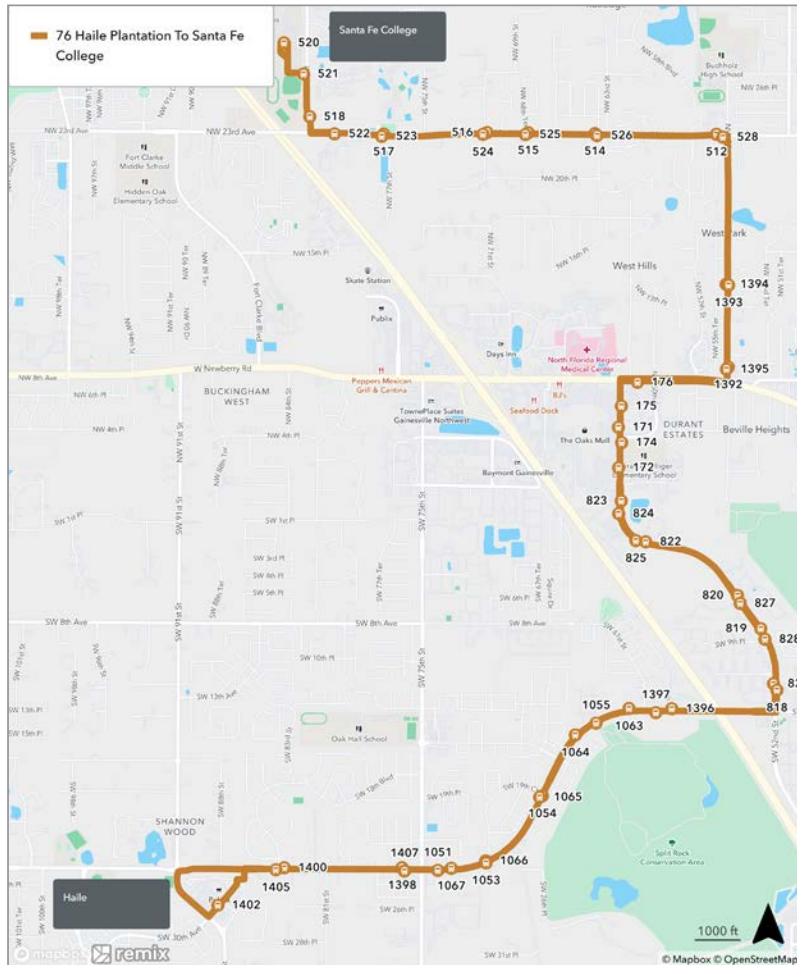

Complete Route

76 ROUTE

HAILE MARKET PLACE TO SANTA FE

Days	Wait Time	First run	Last run
Monday-Friday	Every 60-65 min.	Haile MP 7:25 am	SFC 4:00 pm
Saturday / Sunday	No Service		

To Santa Fe		
MONDAY THROUGH FRIDAY		
A Santa Fe	B Terwilliger	C Haile Market Place
8:00	8:12	8:23
9:00	9:12	9:23
10:00	10:12	10:23
11:00	11:12	11:23
12:00	12:12	12:23
1:00	1:12	1:23
2:00	2:12	2:23
3:00	3:12	3:23
4:00	4:12	4:23

To Haile Market Place		
MONDAY THROUGH FRIDAY		
C Haile Market Place	B Terwilliger	A Santa Fe
7:25	7:36	7:53
8:30	8:41	8:53
9:30	9:41	9:53
10:30	10:41	10:53
11:30	11:41	11:53
12:30	12:41	12:53
1:30	1:41	1:53
2:30	2:41	2:53
3:30	3:41	3:53