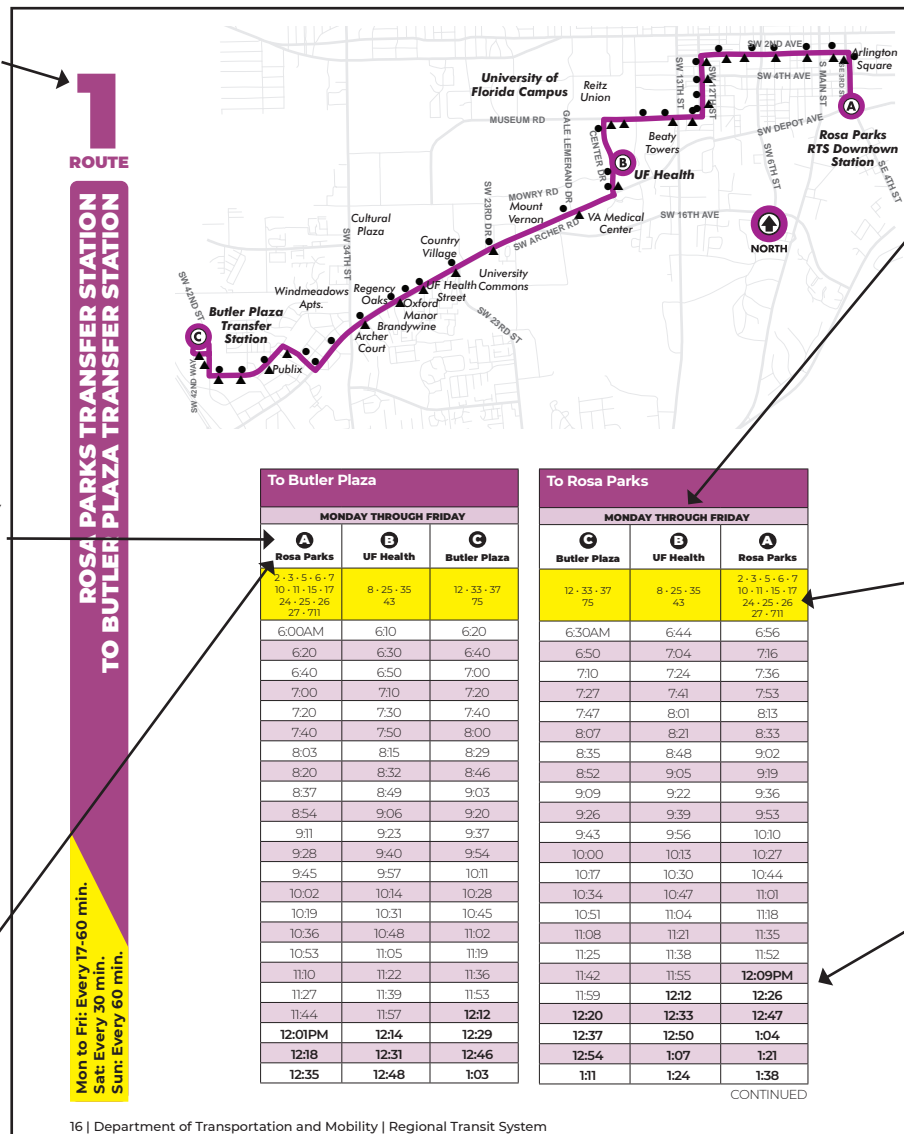

When your ride needs a ride...

Sometimes even your ride needs a ride. That's why every RTS bus has a front-mounted bike rack that holds up to at least 2 bicycles. To use it, just signal the driver so they know you're going in front of the bus, then load up your bike. Spaces are available on a first-come, first-served basis. Between your bike and RTS, there isn't anywhere in town you can't get to.

Pull up on release and lower rack.

Place bike wheels into slots labeled "front" and "rear." Pull out bike support and lift it over front wheel. The Summer in the arm will keep your bike secure while the bus is moving.

To unload, release support arm and lift bike from the rack. Return rack to the upright position.

SAMPLE SCHEDULE

The route number and name of the route are found on the top of the page.

Called timepoints, these are not the only stops on the route, but the ones that correspond to the times listed below each one. The letter in the circle can be found on the map for that route to pinpoint the location.

These headings tell the direction the route travels for the times listed.

These headings tell which days of the week the list applies.

These numbers indicate the routes that share this common stop. Routes listed may be across roadway heading in opposite direction.

Bold type indicates pm times.

Bold type indicates pm times.
Reading each column from top to bottom, you can see each time that the bus stops at the timepoints listed above.
Reading from left to right, you can see when each trip will travel from one timepoint to another.

Florida Laws dealing with public transportation

It is a crime, and criminal penalties shall be enforced for ASSAULT OR BATTERY upon any public transit employee or agent while lawfully engaged in his or her duties – 784.07 Florida Statutes. It is a crime to refuse to pay a fare or attempt to evade payment of a fare. Violators may be lawfully detained for law enforcement – 812.015 Florida Statutes. Offense classification ranges from misdemeanors to first degree felonies with sentences which may include fines and/or imprisonment. These laws also provide ENHANCED PENALTIES for repeat convictions and provide for the DETENTION of a violator.