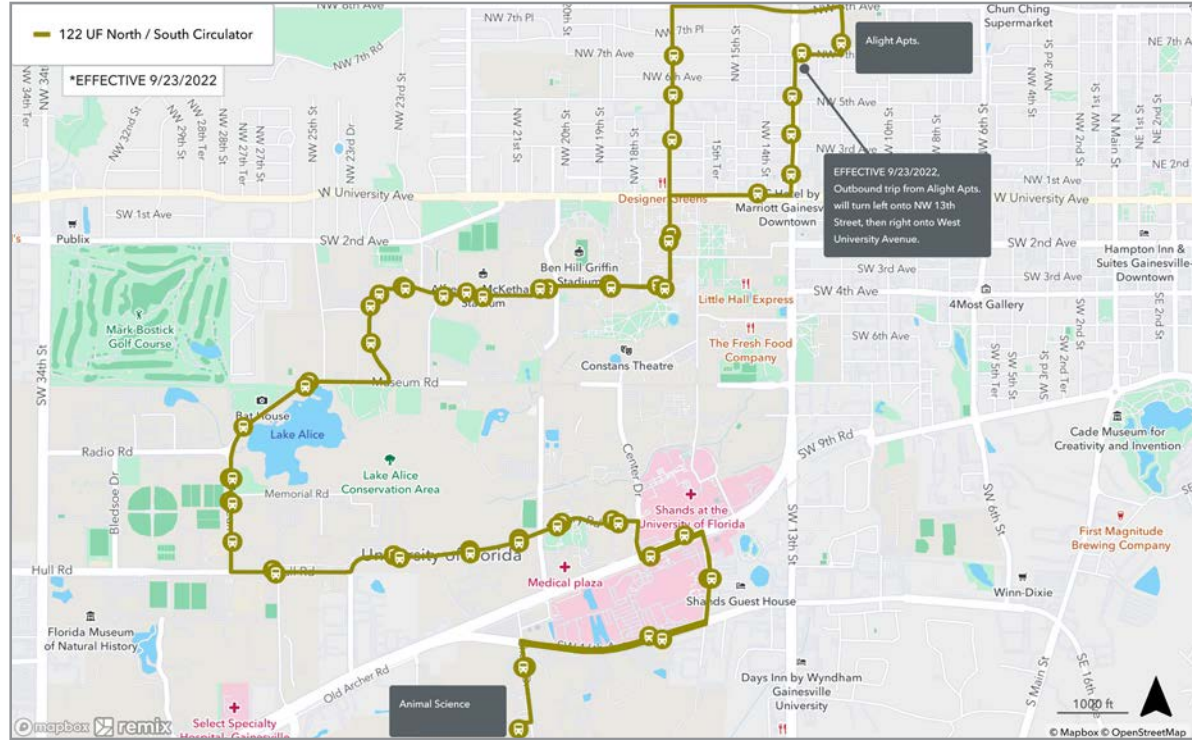

Complete Route

Days	Wait Time	First Run	Last Run
Monday-Friday	Every 30 min.	Alight Apt. 7:30am	Animal Science 5:04pm
Saturday / Sunday	No Service.		

To Alight Apartments			
MONDAY THROUGH FRIDAY			
A University House	B Commuter Lot	C Animal Science	D Cultural Plaza
7:30	7:40	7:49	7:56
8:00	8:10	8:19	8:26
8:30	8:40	8:49	8:56
9:00	9:10	9:19	9:26
9:30	9:40	9:49	9:56
10:00	10:10	10:19	10:26
10:30	10:40	10:49	10:56
11:00	11:10	11:19	11:26

To Cultural Plaza			
MONDAY THROUGH FRIDAY			
D Cultural Plaza	C Animal Science	B Commuter Lot	A University House
7:34	7:43	7:54	8:00
8:04	8:13	8:24	8:30
8:34	8:43	8:54	9:00
9:04	9:13	9:24	9:30
9:34	9:43	9:54	10:00
10:04	10:13	10:24	10:30
10:34	10:43	10:54	11:00
11:04	11:13	11:24	11:30
11:34	11:43	11:54	12:00

To Alight Apartments			
MONDAY THROUGH FRIDAY			
A University House	B Commuter Lot	C Animal Science	D Cultural Plaza
11:30	11:40	11:49	11:56
12:00	12:10	12:19	12:26
12:30	12:40	12:49	12:56
1:00	1:10	1:19	1:26
1:30	1:40	1:49	1:56
2:00	2:10	2:19	2:26
2:30	2:40	2:49	2:56
3:00	3:10	3:19	3:26
3:30	3:40	3:49	3:56
4:00	4:10	4:19	4:26
4:30	4:40	4:49	4:56
5:00	5:10	5:19	5:26

To Cultural Plaza			
MONDAY THROUGH FRIDAY			
D Cultural Plaza	C Animal Science	B Commuter Lot	A University House
12:04	12:13	12:24	12:30
12:34	12:43	12:54	1:00
1:04	1:13	1:24	1:30
1:34	1:43	1:54	2:00
2:04	2:13	2:24	2:30
2:34	2:43	2:54	3:00
3:04	3:13	3:24	3:30
3:34	3:43	3:54	4:00
4:04	4:13	4:24	4:30
4:34	4:43	4:54	5:00
5:04	5:13	5:24	5:30