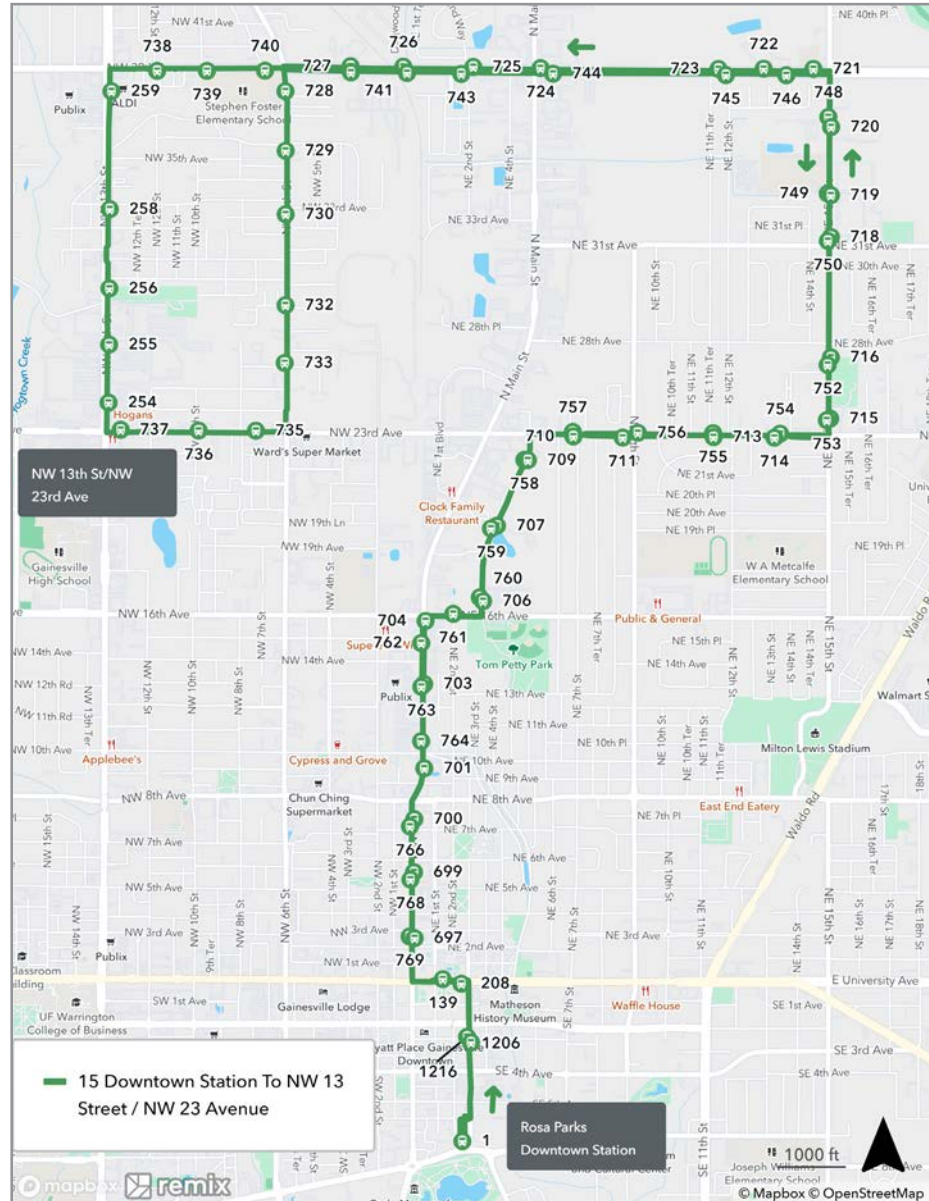

Complete Route

Days	Wait Time	First run	Last run
Monday-Friday	Every 30-60 min.	RPTS 6:00am	13th ST 10:27pm
Saturday	Every 60 min.	RPTS 7:00am	13th ST 5:25pm
Sunday	Every 60 min.	RPTS 10:00am	13th ST 5:25pm

To NW 13th St			
MONDAY THROUGH FRIDAY			
A Rosa Parks	B NE 15th St/ NE 39th Ave	C NW 13th St	
6:00	6:17	6:25	R
6:30	6:47	6:55	R
7:00	7:17	7:25	R
7:30	7:47	7:55	R
8:00	8:17	8:25	R
8:30	8:47	8:55	R
9:00	9:17	9:25	R
9:30	9:47	9:55	R
10:00	10:17	10:25	R
10:30	10:47	10:55	R
11:00	11:17	11:25	R
11:30	11:47	11:55	R
12:00	12:23	12:32	R
12:35	12:58	1:07	R
1:10	1:33	1:42	R
1:45	2:08	2:17	R
2:20	2:43	2:52	R
2:55	3:18	3:27	R
3:30	3:53	4:02	R
4:05	4:28	4:37	R
4:40	5:03	5:12	R
5:15	5:38	5:47	R
6:00	6:17	6:25	R
7:00	7:17	7:25	R
8:00	8:17	8:25	R
9:00	9:17	9:25	R
10:00	10:17	10:25	R

To NW 13th St			
SATURDAY			
A Rosa Parks	B NE 15th St/ NE 39th Ave	C NW 13th St	
7:00	7:17	7:25	
8:00	8:17	8:25	
9:00	9:17	9:25	
10:00	10:17	10:25	
11:00	11:17	11:25	
12:00	12:17	12:25	
1:00	1:17	1:25	
2:00	2:17	2:25	
3:00	3:17	3:25	
4:00	4:17	4:25	
5:00	5:17	5:25	

To Rosa Parks			
MONDAY THROUGH FRIDAY			
C NW 13th St	B NE 15th St/ NE 39th Ave	A Rosa Parks	
6:27	6:35	6:54	R
6:57	7:05	7:24	R
7:27	7:35	7:54	R
7:57	8:05	8:24	R
8:27	8:35	8:54	R
8:57	9:05	9:24	R
9:27	9:35	9:54	R
9:57	10:05	10:24	R
10:27	10:35	10:54	R
10:57	11:05	11:24	R
11:27	11:35	11:54	R
11:59	12:09	12:29	R
12:34	12:44	1:04	R
1:09	1:19	1:39	R
1:44	1:54	2:14	R
2:19	2:29	2:49	R
2:54	3:04	3:24	R
3:29	3:39	3:59	R
4:04	4:14	4:34	R
4:39	4:49	5:09	R
5:14	5:24	5:44	R
5:49	5:59	6:19	R
6:27	6:35	6:54	R
7:27	7:35	7:54	R
8:27	8:35	8:54	R
9:27	9:35	9:54	R
10:27	10:35	10:54	R

To Rosa Parks			
SATURDAY			
C NW 13th St	B NE 15th St/ NE 39th Ave	A Rosa Parks	
7:25	7:35	7:54	
8:25	8:35	8:54	
9:25	9:35	9:54	
10:25	10:35	10:54	
11:25	11:35	11:54	
12:25	12:35	12:54	
1:25	1:35	1:54	
2:25	2:35	2:54	
3:25	3:35	3:54	
4:25	4:35	4:54	
5:25	5:35	5:54