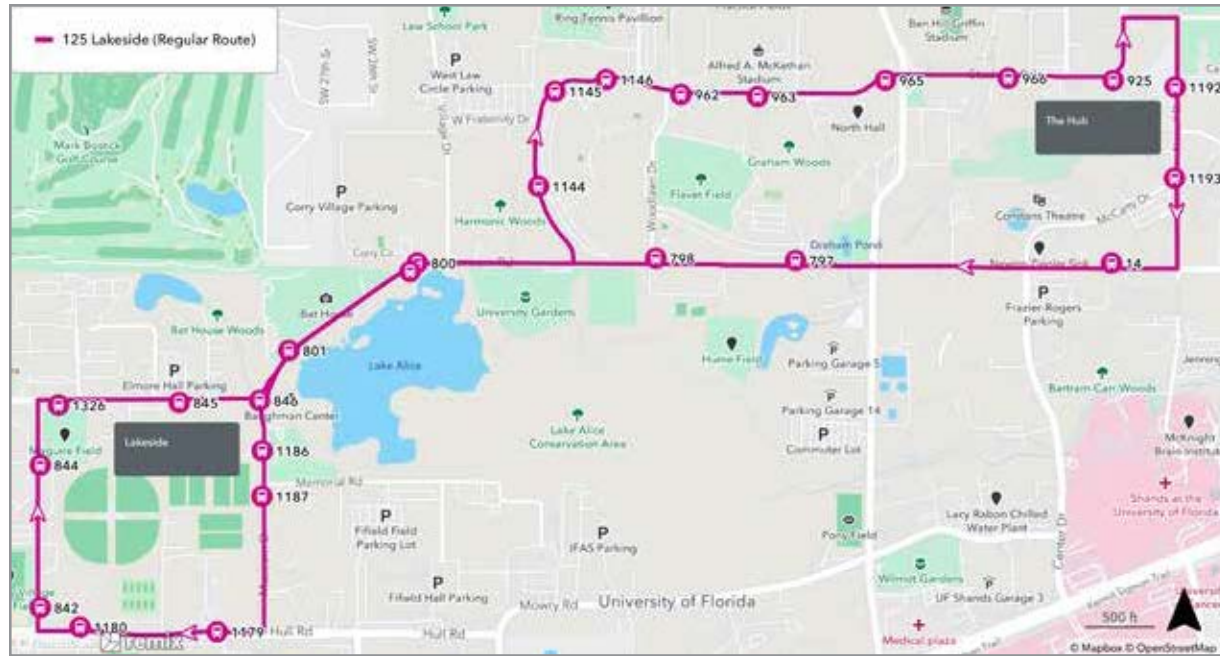

125 ROUTE

THE HUB TO LAKESIDE

Days	Wait Time	First run	Last run
Monday-Friday	Every 15-30 min.	Lakeside 7:15 am	The Hub 5:10 pm
Saturday / Sunday	No Service.		

To Lakeside	
MONDAY THROUGH FRIDAY	
A The Hub	B Lakeside
7:25	7:42
7:55	8:12
8:10	8:27
8:25	8:42
8:40	8:57
8:55	9:12
9:10	9:27
9:25	9:42
9:40	9:57
9:55	10:12
10:10	10:27
10:25	10:42
10:40	10:57
10:55	11:12
11:10	11:27
11:25	11:42
11:40	11:57
11:55	12:12
12:10	12:27

To The Hub	
MONDAY THROUGH FRIDAY	
B Lakeside	A The Hub
7:15	7:25
7:45	7:55
8:00	8:10
8:15	8:25
8:30	8:40
8:45	8:55
9:00	9:10
9:15	9:25
9:30	9:40
9:45	9:55
10:00	10:10
10:15	10:25
10:30	10:40
10:45	10:55
11:00	11:10
11:15	11:25
11:30	11:40
11:45	11:55
12:00	12:10
12:15	12:25
12:30	12:40

To Lakeside	
MONDAY THROUGH FRIDAY	
A The Hub	B Lakeside
12:25	12:42
12:40	12:57
12:55	1:12
1:10	1:27
1:25	1:42
1:40	1:57
1:55	2:12
2:10	2:27
2:25	2:42
2:40	2:57
2:55	3:12
3:10	3:27
3:25	3:42
3:40	3:57
3:55	4:12
4:10	4:27
4:25	4:42
4:40	4:57
4:55	5:12
5:10	5:27

To The Hub	
MONDAY THROUGH FRIDAY	
B Lakeside	A The Hub
12:45	12:55
1:00	1:10
1:15	1:25
1:30	1:40
1:45	1:55
2:00	2:10
2:15	2:25
2:30	2:40
2:45	2:55
3:00	3:10
3:15	3:25
3:30	3:40
3:45	3:55
4:00	4:10
4:15	4:25
4:30	4:40
4:45	4:55
5:00	5:10

125 ROUTE

THE HUB TO LAKESIDE