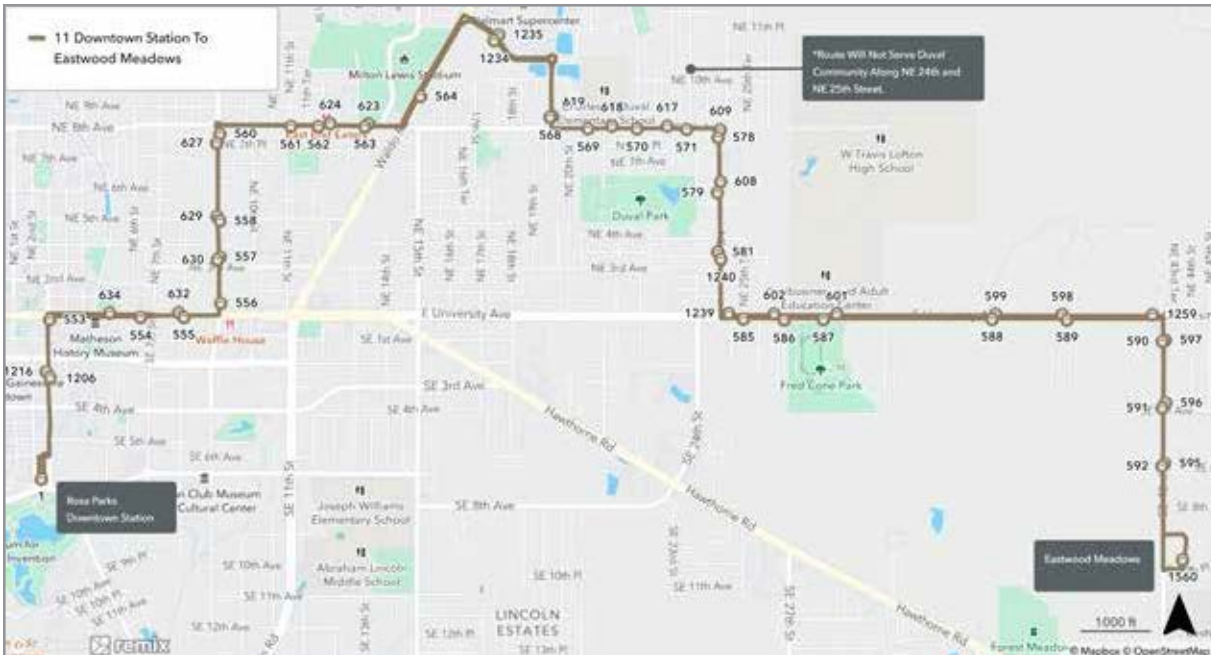

Days	Wait Time	First run	Last run
Monday-Friday	Every 60 min.	Eastwood Meadows 6:00am	Eastwood Meadows 7:30pm
Saturday / Sunday	No Service.		

To Eastwood Meadows			
MONDAY THROUGH FRIDAY			
A Rosa Parks	B NE Walmart	C Eastwood Meadows	
6:00	6:07	6:21	R
7:00	7:07	7:21	R
8:00	8:07	8:21	R
9:00	9:07	9:21	R
10:00	10:07	10:21	R
11:00	11:07	11:21	R
12:00	12:07	12:21	R
1:00	1:07	1:21	R
2:00	2:07	2:21	R
3:00	3:07	3:21	R
4:00	4:07	4:21	R
5:00	5:07	5:21	R
6:00	6:07	6:21	R
7:00	7:07	7:21	R

To Rosa Parks			
MONDAY THROUGH FRIDAY			
C Eastwood Meadows	B NE Walmart	A Rosa Parks	
6:30	6:40	6:50	R
7:30	7:40	7:50	R
8:30	8:40	8:50	R
9:30	9:40	9:50	R
10:30	10:40	10:50	R
11:30	11:40	11:50	R
12:30	12:40	12:50	R
1:30	1:40	1:50	R
2:30	2:40	2:50	R
3:30	3:40	3:50	R
4:30	4:40	4:50	R
5:30	5:40	5:50	R
6:30	6:40	6:50	R
7:30	7:40	7:50	R