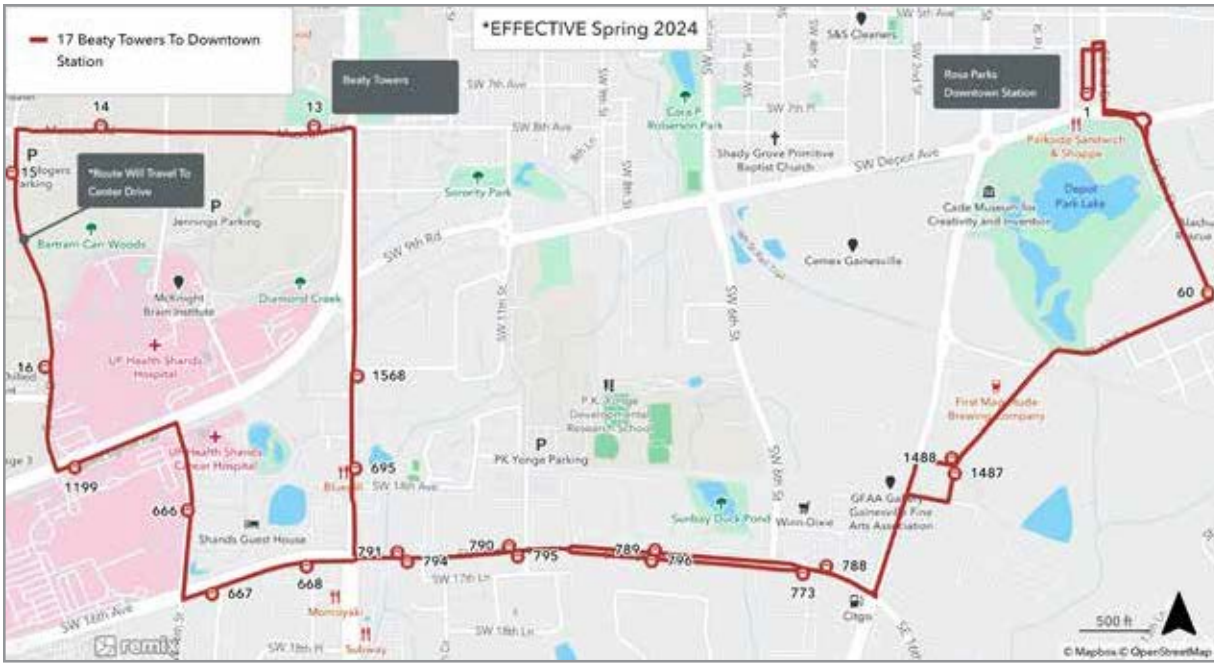

Days	Wait Time	First run	Last run
Monday-Friday	Every 40 min.	RPTS 6:20am	UF Health 7:18pm
Saturday / Sunday	No Service.		

Route 17 EFFECTIVE Spring 2024

Outbound: From Beaty Towers, left on Center Drive, left on Center Drive. Left on Archer Road. Right on SW 16th Street. Left on SW 16th Avenue. Left on Main Street. Right on SE 13th Road. Left on SE 1st Street/becomes SE Veitch Street/becomes SE 10th Avenue. Left onto SE 4th Street. Left on Depot Avenue. Right on SE 3rd Street. Left to Rosa Parks Station.