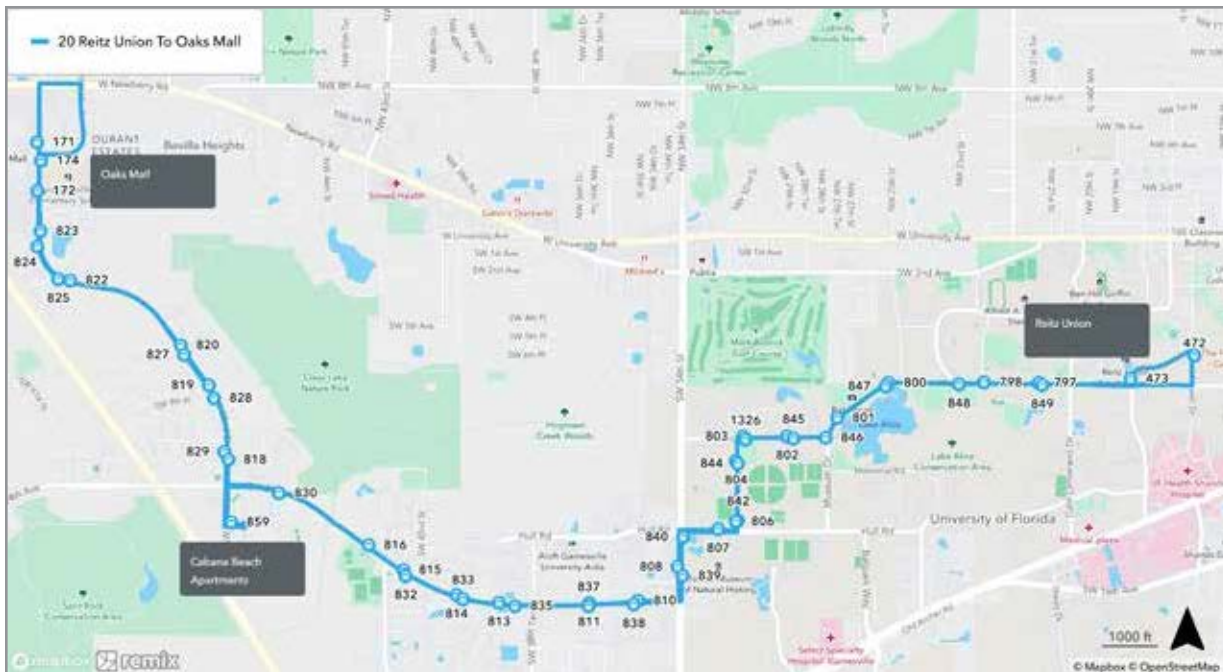

Days	Wait Time	First run	Last run
Monday-Friday	Every 15-30 min.	Oaks Mall 6:00am	Oaks Mall 11:00pm
Saturday	Every 30-60 min.	Reitz Union 7:00am	Oaks Mall 7:30pm
Sunday	Every 60 min.	Reitz Union 10:00am	Oaks Mall 5:30pm

NOTE: Service inside Cabana Beach Apt. decreases frequency on weekends and weekday. Service ends at 11:0pm

To Oaks Mall			
MONDAY THROUGH FRIDAY			
A Reitz Union	B 34th St Plaza	C Oaks Mall	
6:30	6:40	6:55	R
6:45	6:55	7:10	
7:00	7:10	7:25	R
7:15	7:25	7:40	
7:30	7:40	7:55	R
7:45	7:55	8:10	
8:00	8:10	8:25	R
8:15	8:25	8:40	
8:30	8:40	8:55	R
8:45	8:55	9:10	
9:00	9:10	9:25	R
9:15	9:25	9:40	

To Reitz Union			
MONDAY THROUGH FRIDAY			
C Oaks Mall	B 34th St Plaza	A Reitz Union	
6:00	6:15	6:30	R
6:15	6:30	6:45	
6:30	6:45	7:00	R
6:45	7:00	7:15	
7:00	7:15	7:30	R
7:15	7:30	7:45	
7:30	7:45	8:00	R
7:45	8:00	8:15	
8:00	8:15	8:30	R
8:15	8:30	8:45	
8:30	8:45	9:00	R
8:45	9:00	9:15	
9:00	9:15	9:30	R
9:15	9:30	9:45	
9:30	9:45	10:00	R
9:45	10:00	10:15