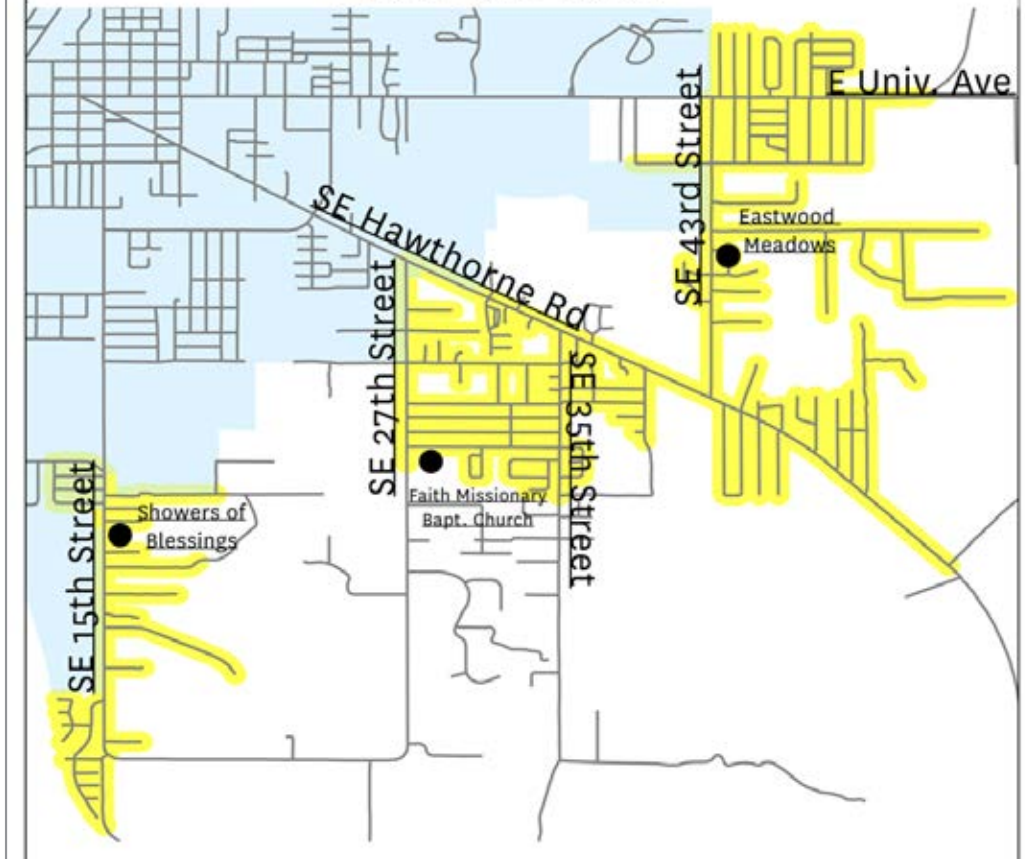

Microtransit Last Mile - First Mile Bus Service

**LAST MILE / FIRST MILE EASTSIDE TO
ROSA PARKS TRANSFER STATION**

Days	Wait Time	First run	Last run
Monday-Friday	Every 30-60 min.	Eastside 5:30am RPTS 4:30pm	RPTS 8:30am Eastside 8:00pm
Saturday / Sunday	No Service.		

To Eastwood Meadows		
MONDAY THROUGH FRIDAY		
A Downtown Station	B Eastwood Meadows	
6:00	6:30	R
7:00	7:30	R
8:00	8:30	R
4:30	5:00	R
5:30	6:00	R
6:30	7:00	R
7:30	8:00	R

To Rosa Parks		
MONDAY THROUGH FRIDAY		
B Eastwood Meadows	A Downtown Station	
5:30	6:00	R
6:30	7:00	R
7:30	8:00	R
8:30	9:00	R
5:00	5:30	R
6:00	6:30	R
7:00	7:30	R