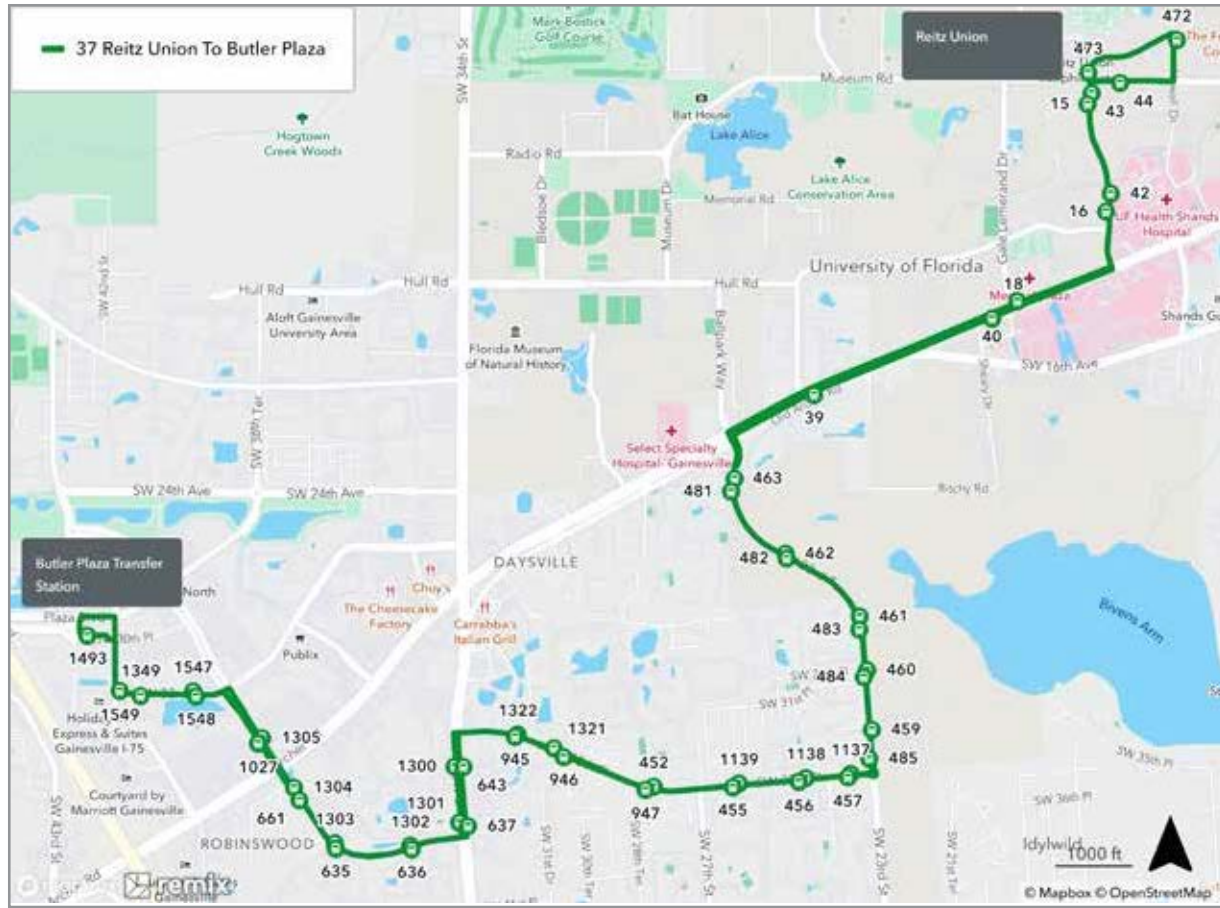

Days	Wait Time	First run	Last run
Monday-Friday	Every 52-60 min.	BPTS 7:05am	BPTS 10:13pm
Saturday	Every 50 min.	Reitz Union 8:48am	BPTS 7:10pm
Sunday	Every 50 min.	BPTS 10:00am	BPTS 5:30pm

NOTE: Decrease in frequency on weekdays.

To Reitz Union			
MONDAY THROUGH FRIDAY			
A Reitz Union	B University Commons	C Butler Plaza	
7:28	7:35	7:48	R
8:20	8:27	8:40	R
9:12	9:19	9:32	R
10:04	10:11	10:24	R
10:56	11:03	11:16	R
11:48	11:55	12:08	R
12:40	12:47	1:00	R
1:32	1:39	1:52	R
2:24	2:34	2:50	R
3:24	3:34	3:50	R
4:24	4:34	4:50	R

To Butler Plaza			
MONDAY THROUGH FRIDAY			
C Butler Plaza	B University Commons	A Reitz Union	
7:05	7:17	7:28	R
7:57	8:09	8:20	R
8:49	9:01	9:12	R
9:41	9:53	10:04	R
10:33	10:45	10:56	R
11:25	11:37	11:48	R
12:17	12:29	12:40	R
1:09	1:21	1:32	R
2:01	2:13	2:24	R
3:01	3:13	3:24	R
4:01	4:13	4:24	R
5:01	5:13	5:24	R

To Reitz Union			
MONDAY THROUGH FRIDAY			
A Reitz Union	B University Commons	C Butler Plaza	
5:24	5:31	5:44	R
6:16	6:23	6:36	R
7:08	7:15	7:28	R
8:00	8:07	8:20	R
8:52	8:59	9:12	R
9:44	9:51	10:04	R

To Butler Plaza			
MONDAY THROUGH FRIDAY			
C Butler Plaza	B University Commons	A Reitz Union	
5:53	6:05	6:16	R
6:45	6:57	7:08	R
7:37	7:49	8:00	R
8:29	8:41	8:52	R
9:21	9:33	9:44	R
10:13	10:25	10:36	R

To Reitz Union			
SATURDAY			
A Reitz Union	B University Commons	C Butler Plaza	
8:48	8:54	9:05	
9:38	9:44	9:55	
10:28	10:34	10:45	
11:18	11:24	11:35	
12:08	12:14	12:25	
12:58	1:04	1:15	
1:48	1:54	2:05	
2:38	2:44	2:55	
3:28	3:34	3:45	
4:18	4:24	4:35	
5:08	5:14	5:25	
5:58	6:04	6:15	
6:48	6:54	7:05	

To Butler Plaza			
SATURDAY			
C Butler Plaza	B University Commons	A Reitz Union	
9:10	9:23	9:32	
10:00	10:13	10:22	
10:50	11:03	11:12	
11:40	11:53	12:02	
12:30	12:43	12:52	
1:20	1:33	1:42	
2:10	2:23	2:32	
3:00	3:13	3:22	
3:50	4:03	4:12	
4:40	4:53	5:02	
5:30	5:43	5:52	
6:20	6:33	6:42	
7:10	7:23	7:32	

To Reitz Union			
SUNDAY			
A Reitz Union	B University Commons	C Butler Plaza	
10:28	10:34	10:45	
11:18	11:24	11:35	
12:08	12:14	12:25	
12:58	1:04	1:15	
1:48	1:54	2:05	
2:38	2:44	2:55	
3:28	3:34	3:45	
4:18	4:24	4:35	
5:08	5:14	5:25	

To Butler Plaza			
SUNDAY			
C Butler Plaza	B University Commons	A Reitz Union	
10:00	10:13	10:22	
10:50	11:03	11:12	
11:40	11:53	12:02	
12:30	12:43	12:52	
1:20	1:33	1:42	
2:10	2:23	2:32	
3:00	3:13	3:22	
3:50	4:03	4:12	
4:40	4:53	5:02	
5:30	5:43	5:52