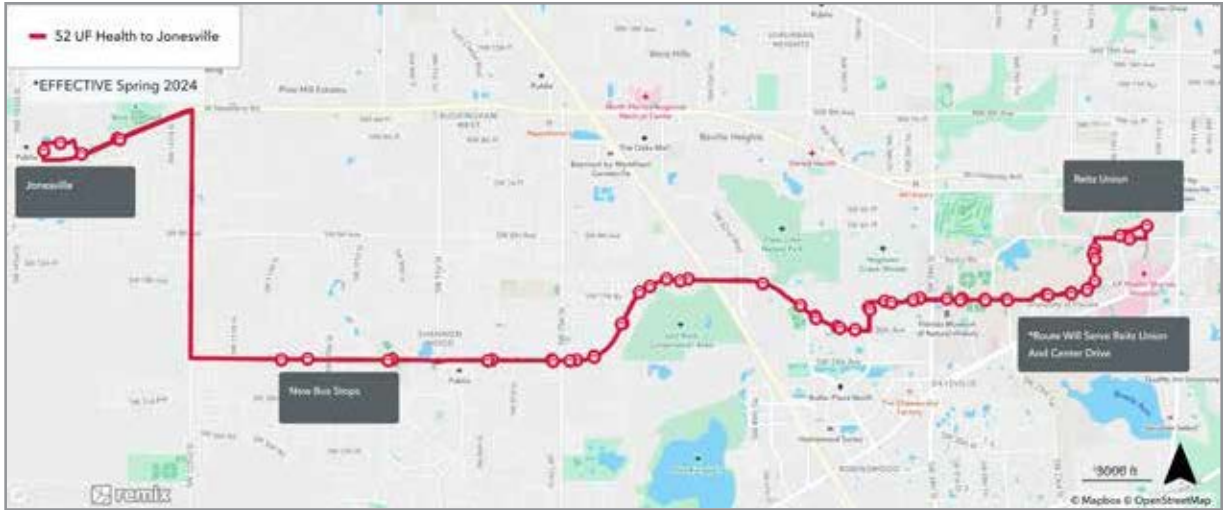

52 ROUTE

UF HEALTH TO JONESVILLE

Days	Wait Time	First run	Last run
Monday-Friday	Every 60-120 min.	UF Health 6:00am	Jonesville 6:00pm
Saturday/Sunday	No Service.		

Jonesville		
MONDAY THROUGH FRIDAY		
A UF Health	B Jonesville	
6:00	6:55	R
7:00	7:55	R
8:00	8:55	R
9:00	9:55	R
10:00	10:55	R
12:00	12:55	R
2:00	2:55	R
3:00	3:55	R
4:00	4:55	R
5:00	5:55	R

To UF Health		
MONDAY THROUGH FRIDAY		
B Jonesville	A UF Health	
7:00	7:55	R
8:00	8:55	R
9:00	9:55	R
10:00	10:55	R
11:00	11:55	R
1:00	1:55	R
3:00	3:55	R
4:00	4:55	R
5:00	5:55	R
6:00	6:55	R