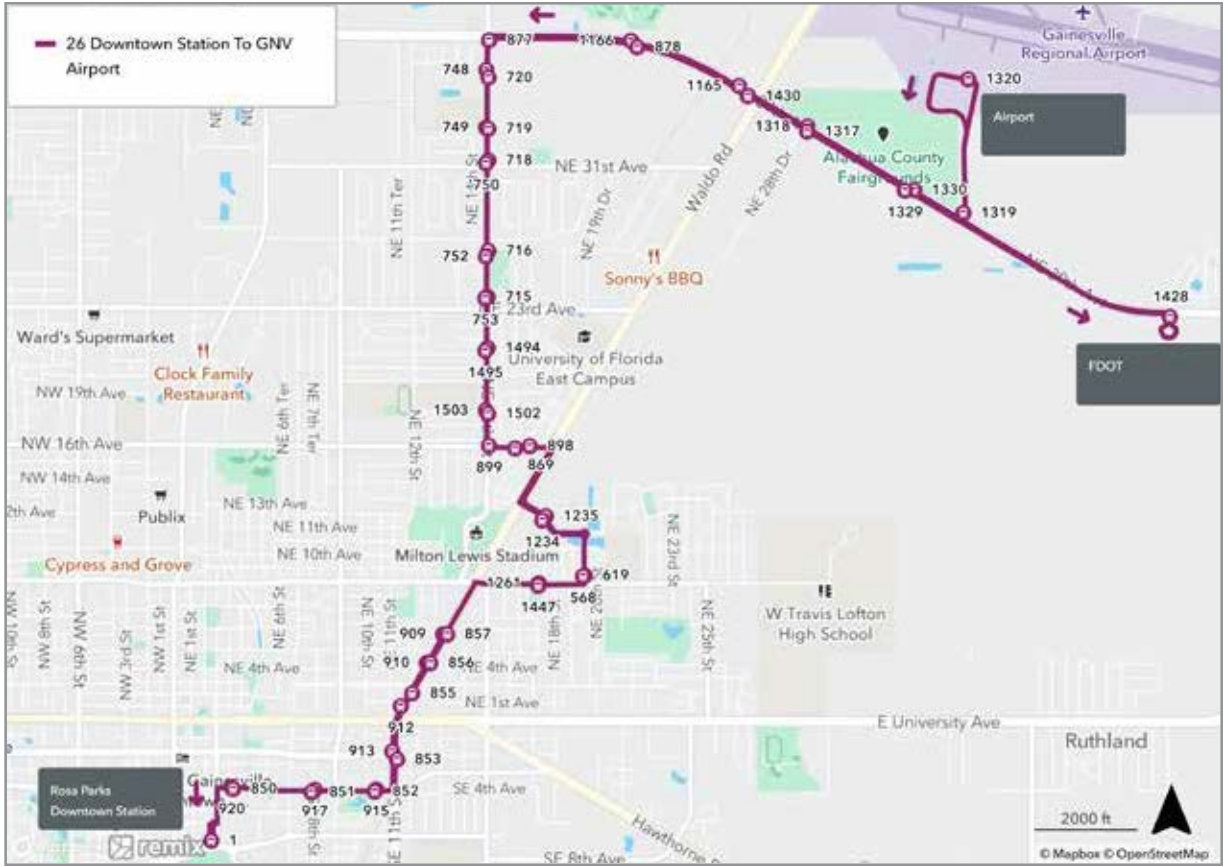

26

ROUTE

ROSA PARKS TRANSFER STATION TO AIRPORT

Days	Wait Time	First run	Last run
Monday-Friday	Every 60 min.	Airport 6:00am	Airport 7:30pm
Saturday / Sunday	No Service.		

To Airport			
MONDAY THROUGH FRIDAY			
A Rosa Parks	B NE 15th St/NE 39TH Ave	C Airport	
6:00	6:15	6:28	R
7:00	7:15	7:28	R
8:00	8:15	8:28	R
9:00	9:15	9:28	R
10:00	10:15	10:28	R
11:00	11:15	11:28	R
12:00	12:15	12:28	R
1:00	1:15	1:28	R
2:00	2:15	2:28	R
3:00	3:15	3:28	R
4:00	4:15	4:28	R
5:00	5:15	5:28	R
6:00	6:15	6:28	R
7:00	7:15	7:28	R

To Rosa Parks			
MONDAY THROUGH FRIDAY			
C Airport	B NE 15th St/NE 39TH Ave	A Rosa Parks	
6:30	6:38	6:54	R
7:30	7:38	7:54	R
8:30	8:38	8:54	R
9:30	9:38	9:54	R
10:30	10:38	10:54	R
11:30	11:38	11:54	R
12:30	12:38	12:54	R
1:30	1:38	1:54	R
2:30	2:38	2:54	R
3:30	3:38	3:54	R
4:30	4:38	4:54	R
5:30	5:38	5:54	R
6:30	6:38	6:54	R
7:30	7:38	7:54	R