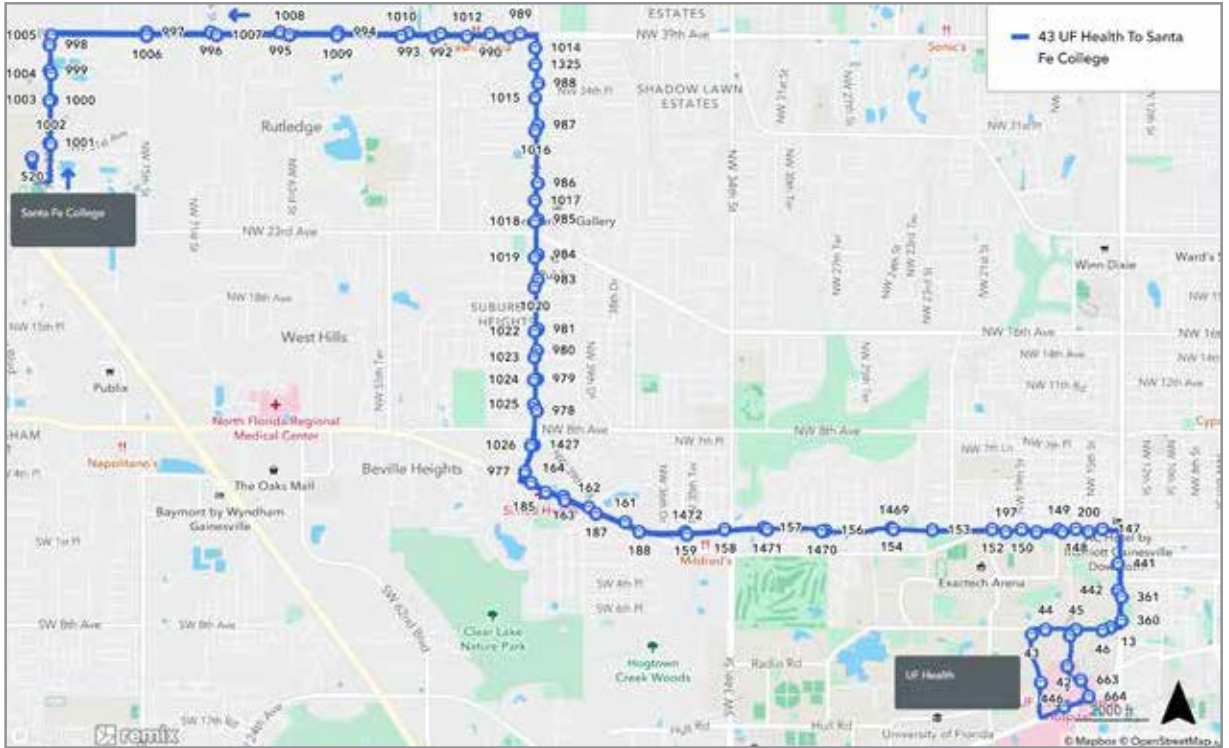

43

ROUTE

UF HEALTH TO SANTA FE COLLEGE

Days	Wait Time	First run	Last run
Monday-Friday	Every 45 min.	SFC 6:10 am	SFC 6:55 pm
Saturday / Sunday	No Service.		

To Santa Fe				
MONDAY THROUGH FRIDAY				
A	B	C	D	
UF Health	Westgate Plaza	Millhopper Plaza	Santa Fe	
6:07	6:22	6:28	6:45	R
6:52	7:07	7:13	7:30	R
7:37	7:52	7:58	8:15	R
8:22	8:37	8:43	9:00	R
9:07	9:22	9:28	9:45	R
9:52	10:07	10:13	10:30	R
10:37	10:52	10:58	11:15	R
11:22	11:37	11:43	12:00	R
12:07	12:22	12:28	12:45	R
12:52	1:07	1:13	1:30	R
1:37	1:52	1:58	2:15	R
2:22	2:37	2:43	3:00	R
3:07	3:22	3:28	3:45	R
3:52	4:07	4:13	4:30	R
4:37	4:52	4:58	5:15	R
5:22	5:37	5:43	6:00	R
6:07	6:22	6:28	6:45	R

To UF Health				
MONDAY THROUGH FRIDAY				
D	C	B	A	
Santa Fe	Millhopper Plaza	Westgate Plaza	UF Health	
6:10	6:22	6:30	6:45	R
6:55	7:07	7:15	7:30	R
7:40	7:52	8:00	8:15	R
8:25	8:37	8:45	9:00	R
9:10	9:22	9:30	9:45	R
9:55	10:07	10:15	10:30	R
10:40	10:52	11:00	11:15	R
11:25	11:37	11:45	12:00	R
12:10	12:22	12:30	12:45	R
12:55	1:07	1:15	1:30	R
1:40	1:52	2:00	2:15	R
2:25	2:37	2:45	3:00	R
3:10	3:22	3:30	3:45	R
3:55	4:07	4:15	4:30	R
4:40	4:52	5:00	5:15	R
5:25	5:37	5:45	6:00	R
6:10	6:22	6:30	6:45	R
6:55	7:07	7:15	7:30	R