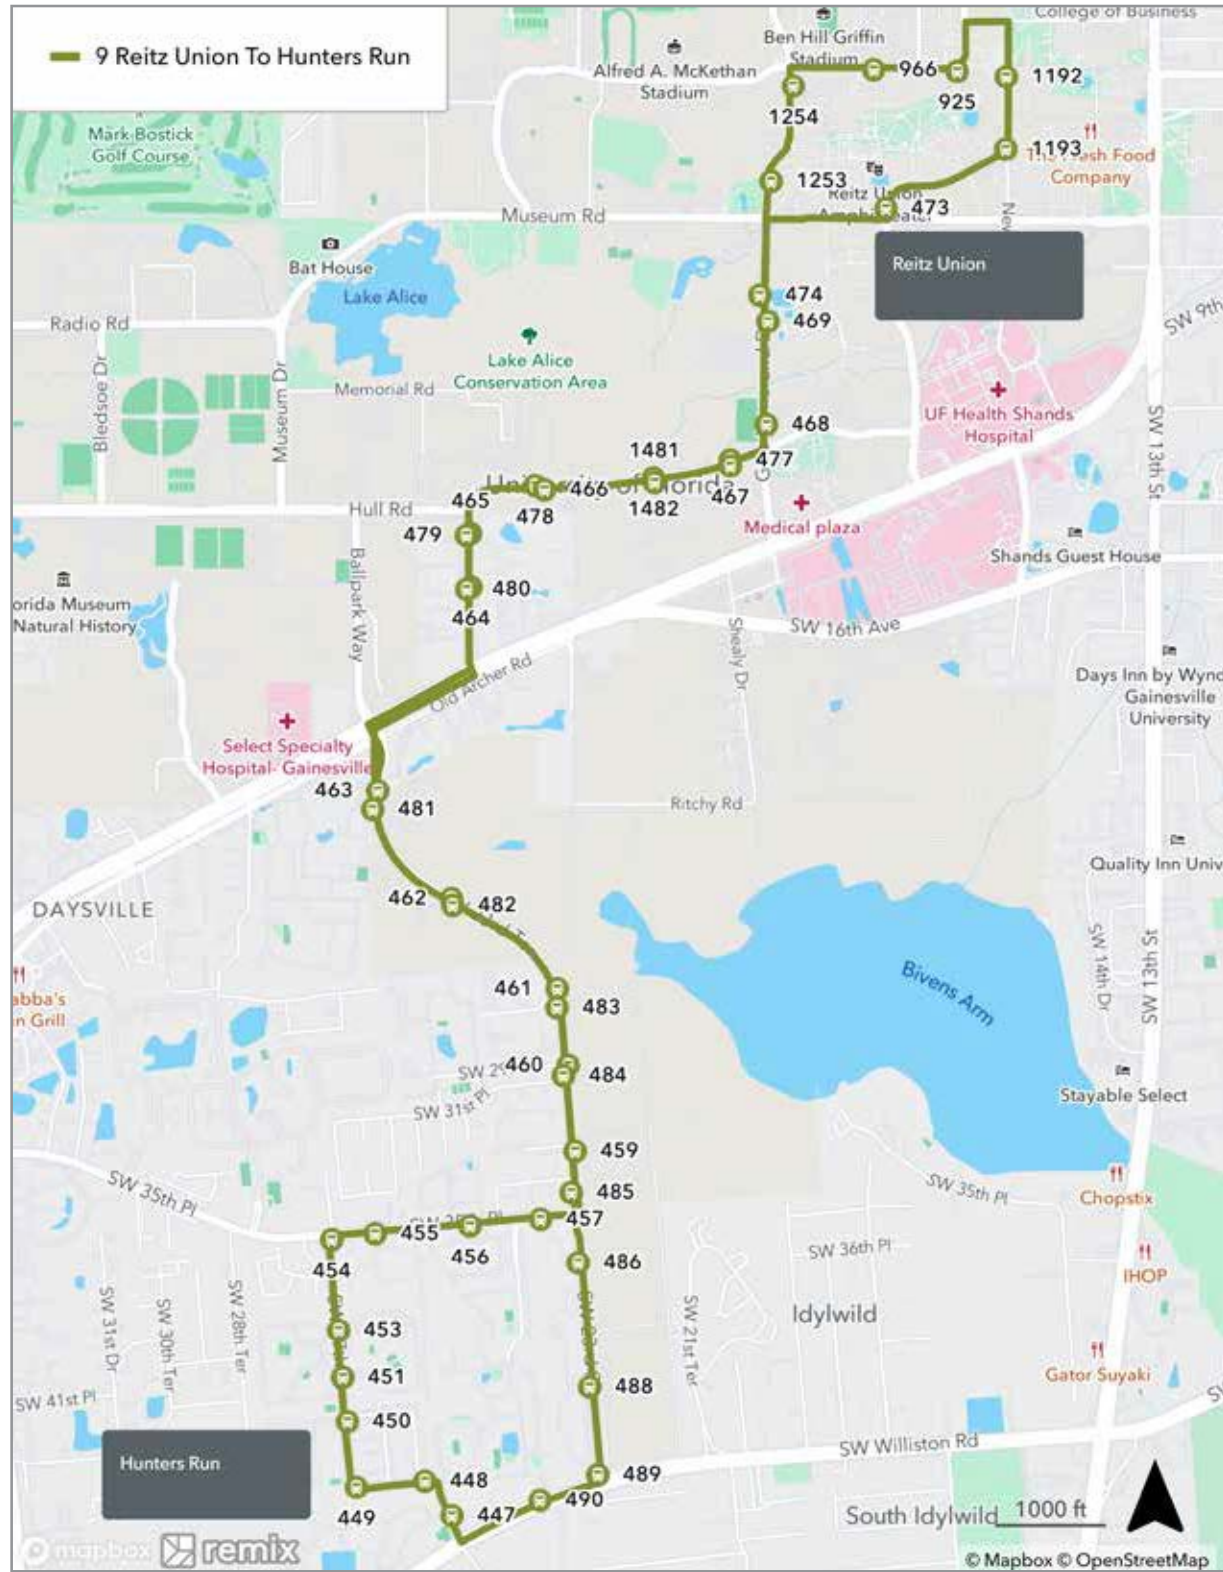

Days	Wait Time	First run	Last run
Monday-Friday	Every 14-40 min.	Hunters Run 6:35am	Reitz Union 10:21pm
Saturday / Sunday	No Service.		

NOTE: Decreased frequency on weekdays. Service ends at 11:00PM.

To Hunters Run			
MONDAY THROUGH FRIDAY			
A Reitz Union	B University Commons	C Hunters Run	
7:00	7:07	7:12	R
7:14	7:21	7:26	
7:28	7:35	7:40	
7:42	7:49	7:54	R
7:56	8:03	8:08	
8:10	8:17	8:22	
8:24	8:31	8:36	R
8:38	8:45	8:50	
8:52	8:59	9:04	
9:06	9:13	9:18	R
9:20	9:27	9:32	
9:34	9:41	9:46	
9:48	9:55	10:00	R
10:02	10:09	10:14	
10:16	10:23	10:28	
10:30	10:37	10:42	R
10:44	10:51	10:56	
10:58	11:05	11:10	
11:12	11:19	11:24	R
11:26	11:33	11:38	
11:40	11:47	11:52	
11:54	12:01	12:06	R
12:08	12:15	12:20	
12:22	12:29	12:34	
12:36	12:43	12:48	R
12:50	12:57	1:02	
1:04	1:11	1:16	
1:18	1:25	1:30	R
1:32	1:39	1:44	
1:46	1:53	1:58	
2:00	2:07	2:12	R
2:14	2:21	2:26	
2:28	2:35	2:40	
2:42	2:49	2:54	R
2:56	3:03	3:08	
3:10	3:17	3:22	
3:24	3:31	3:36	R
3:38	3:45	3:50	

To Reitz Union			
MONDAY THROUGH FRIDAY			
C Hunters Run	B University Commons	A Reitz Union	
6:35	6:43	6:58	R
6:49	6:57	7:12	
7:03	7:11	7:26	
7:17	7:25	7:40	R
7:31	7:39	7:54	
7:45	7:53	8:08	
7:59	8:07	8:22	R
8:13	8:21	8:36	
8:27	8:35	8:50	
8:41	8:49	9:04	R
8:55	9:03	9:18	
9:09	9:17	9:32	
9:23	9:31	9:46	R
9:37	9:45	10:00	
9:51	9:59	10:14	
10:05	10:13	10:28	R
10:19	10:27	10:42	
10:33	10:41	10:56	
10:47	10:55	11:10	R
11:01	11:09	11:24	
11:15	11:23	11:38	
11:29	11:37	11:52	R
11:43	11:51	12:06	
11:57	12:05	12:20	
12:11	12:19	12:34	R
12:25	12:33	12:48	
12:39	12:47	1:02	
12:53	1:01	1:16	R
1:07	1:15	1:30	
1:21	1:29	1:44	
1:35	1:43	1:58	R
1:49	1:57	2:12	
2:03	2:11	2:26	
2:17	2:25	2:40	R
2:31	2:39	2:54	
2:45	2:53	3:08	
2:59	3:07	3:22	R
3:13	3:21	3:36	
3:27	3:35	3:50	
3:41	3:49	4:04	R
3:55	4:03	4:18