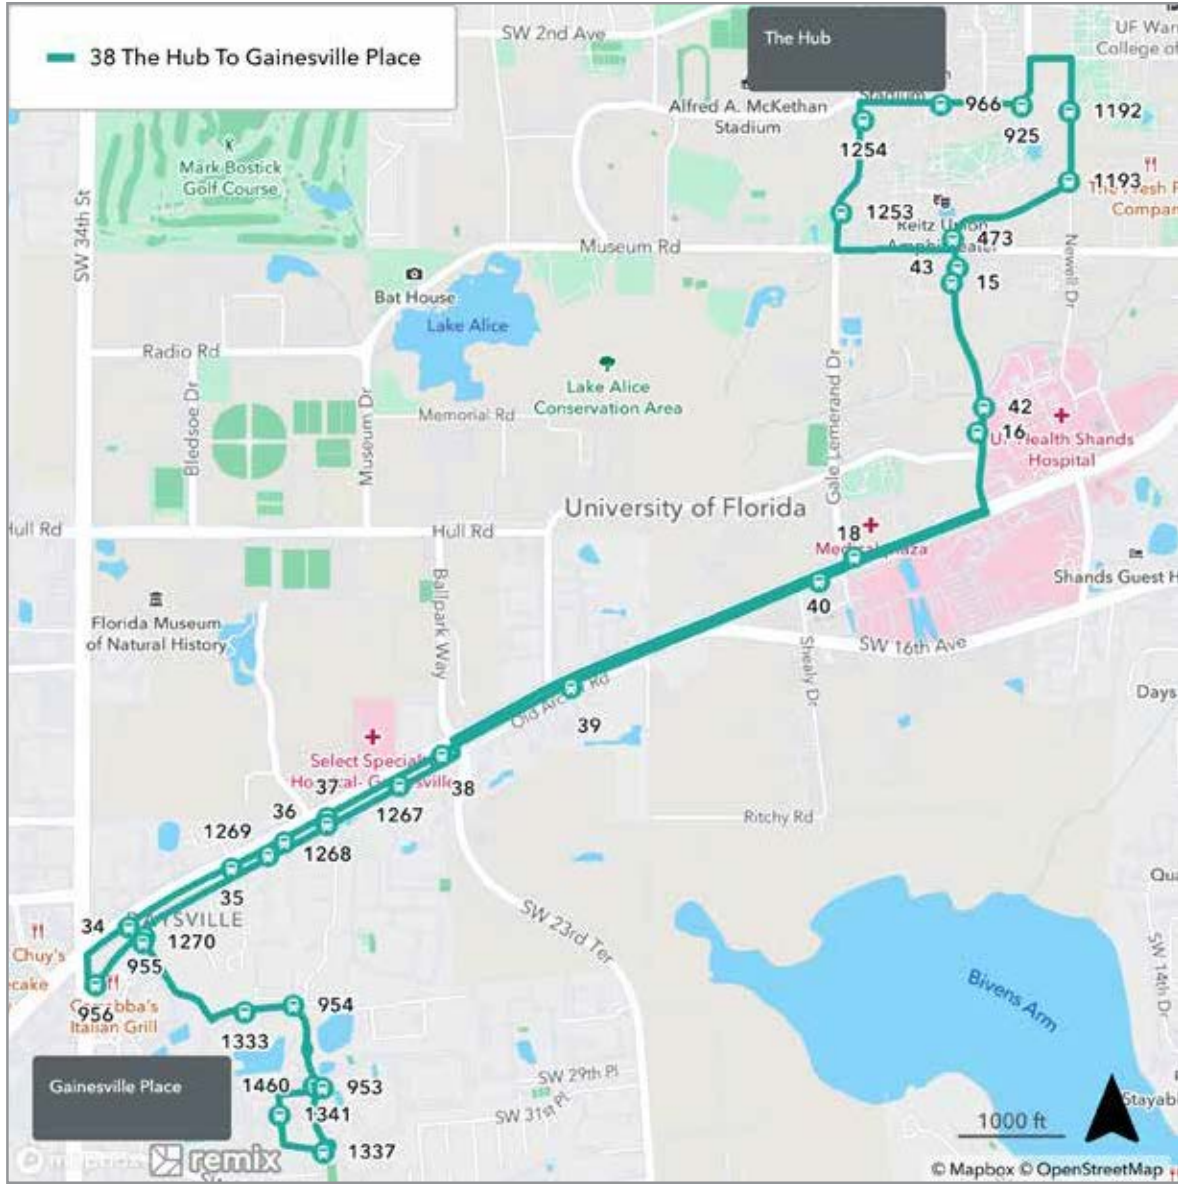

Days	Wait Time	First run	Last run
Monday-Friday	Every 21-42min.	GP 7:30am	The Hub 6:57pm
Saturday / Sunday	No Service.		

NOTE: Decrease in frequency on weekdays.

To Gainesville Place		
MONDAY THROUGH FRIDAY		
A Hub	B Shands @ Center Dr	C Gainesville Place
7:45	7:52	8:03
8:27	8:34	8:45

To the Hub		
MONDAY THROUGH FRIDAY		
C Gainesville Place	B Shands @ Center Dr	A Hub
7:30	7:40	7:45
8:12	8:22	8:27
8:33	8:43	8:48
8:54	9:04	9:09

To Gainesville Place		
MONDAY THROUGH FRIDAY		
A Hub	B Shands @ Center Dr	C Gainesville Place
8:48	8:55	9:06
9:09	9:16	9:27
9:30	9:37	9:48
9:51	9:58	10:09
10:12	10:19	10:30
10:33	10:40	10:51
10:54	11:01	11:12
11:15	11:22	11:33
11:36	11:43	11:54
11:57	12:04	12:15
12:18	12:25	12:36
12:39	12:46	12:57
1:00	1:07	1:18
1:21	1:28	1:39
1:42	1:49	2:00
2:03	2:10	2:21
2:24	2:31	2:42
2:45	2:52	3:03
3:06	3:13	3:24
3:27	3:34	3:45
3:48	3:55	4:06
4:09	4:16	4:27
4:30	4:37	4:48
4:51	4:58	5:09
5:12	5:19	5:30
5:33	5:40	5:51
5:54	6:01	6:12
6:15	6:22	6:33
6:57	7:04	7:15

To the Hub		
MONDAY THROUGH FRIDAY		
C Gainesville Place	B Shands @ Center Dr	A Hub
9:15	9:25	9:30
9:36	9:46	9:51
9:57	10:07	10:12
10:18	10:28	10:33
10:39	10:49	10:54
11:00	11:10	11:15
11:21	11:31	11:36
11:42	11:52	11:57
12:03	12:13	12:18
12:24	12:34	12:39
12:45	12:55	1:00
1:06	1:16	1:21
1:27	1:37	1:42
1:48	1:58	2:03
2:09	2:19	2:24
2:30	2:40	2:45
2:51	3:01	3:06
3:12	3:22	3:27
3:33	3:43	3:48
3:54	4:04	4:09
4:15	4:25	4:30
4:36	4:46	4:51
4:57	5:07	5:12
5:18	5:28	5:33
5:39	5:49	5:54
6:00	6:10	6:15
6:42	6:52	6:57