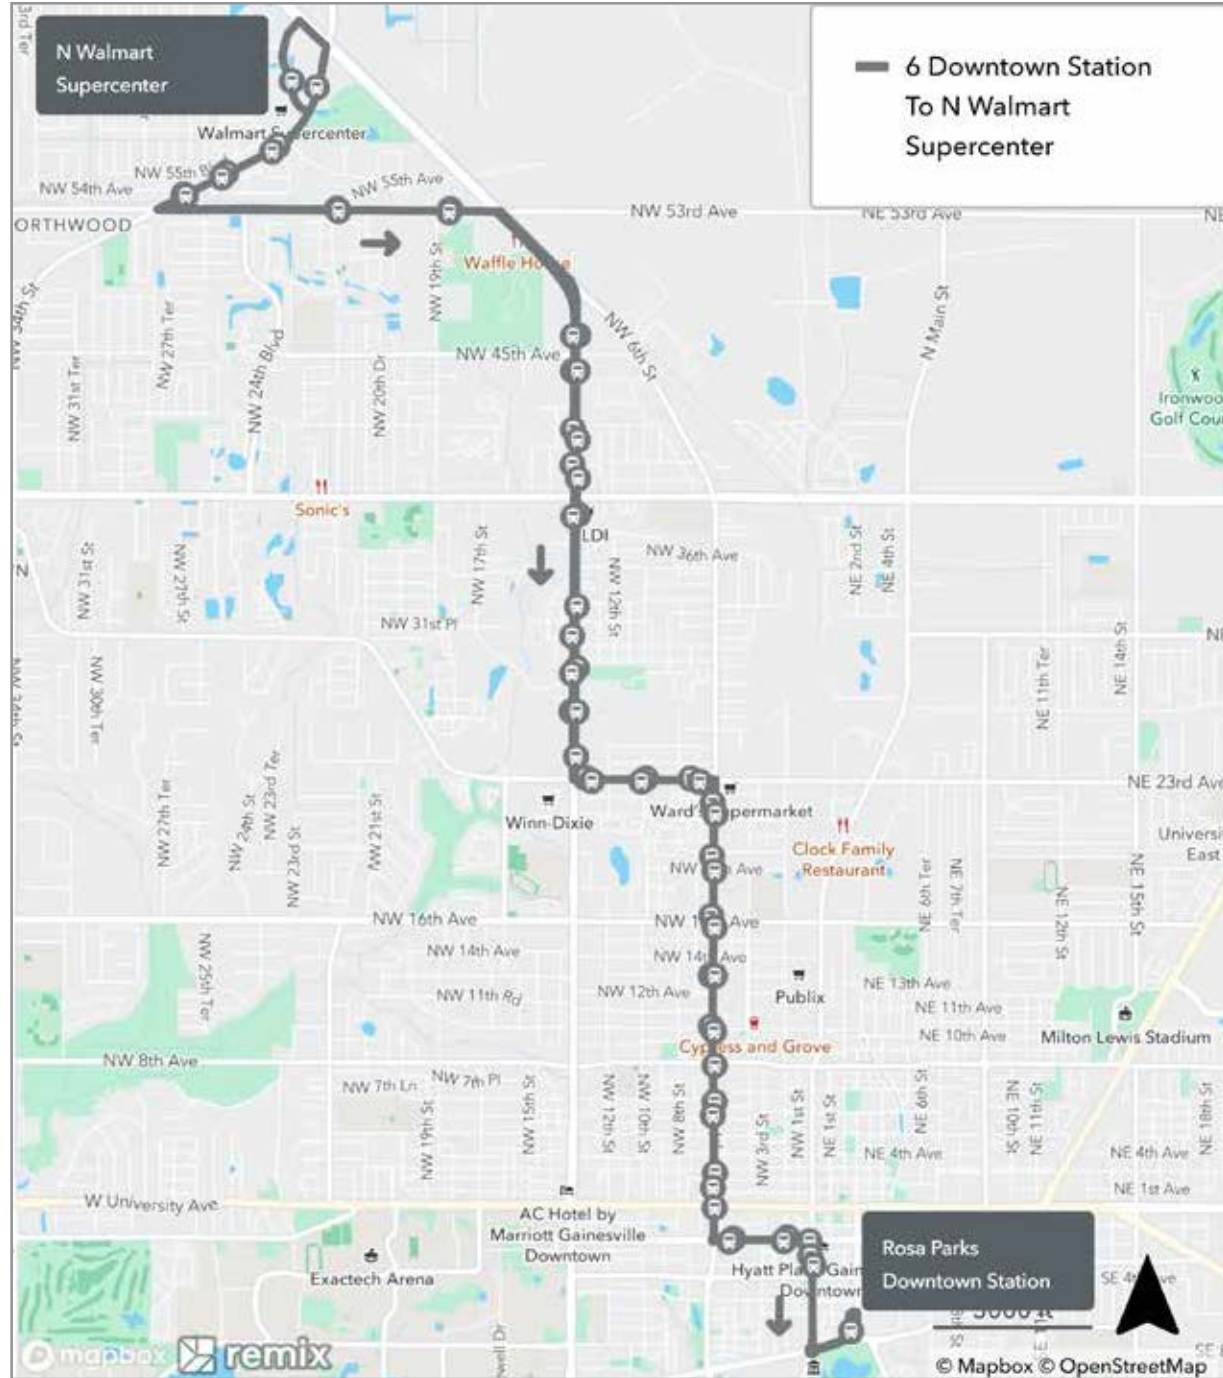

6

ROUTE

**ROSA PARKS TRANSFER STATION
TO NORTH WALMART SUPERCENTER**

Days	Wait Time	First run	Last run
Monday-Friday	Every 60 min.	RPTS 6:00am	N Walmart 7:28pm
Saturday	Every 120 min.	RPTS 8:00am	N Walmart 4:28pm
Sunday	No Service.		

To North Walmart Supercenter			
MONDAY THROUGH FRIDAY			
A Rosa Parks	B NW 6th St / NW 23rd Ave	C N Walmart	
6:00	6:11	6:25	R
7:00	7:11	7:25	R
8:00	8:11	8:25	R
9:00	9:11	9:25	R
10:00	10:11	10:25	R
11:00	11:11	11:25	R
12:00	12:11	12:25	R
1:00	1:11	1:25	R
2:00	2:11	2:25	R
3:00	3:11	3:25	R
4:00	4:11	4:25	R
5:00	5:11	5:25	R
6:00	6:11	6:25	R
7:00	7:11	7:25	R

To Rosa Parks			
MONDAY THROUGH FRIDAY			
C N Walmart	B NW 6th St / NW 23rd Ave	A Rosa Parks	
6:28	6:42	6:55	R
7:28	7:42	7:55	R
8:28	8:42	8:55	R
9:28	9:42	9:55	R
10:28	10:42	10:55	R
11:28	11:42	11:55	R
12:28	12:42	12:55	R
1:28	1:42	1:55	R
2:28	2:42	2:55	R
3:28	3:42	3:55	R
4:28	4:42	4:55	R
5:28	5:42	5:55	R
6:28	6:42	6:55	R
7:28	7:42	7:55	R

To North Walmart Supercenter			
SATURDAY			
A Rosa Parks	B NW 6th St / NW 23rd Ave	C N Walmart	
8:00	8:07	8:22	
10:00	10:07	10:22	
12:00	12:07	12:22	
2:00	2:07	2:22	
4:00	4:07	4:22	

To Rosa Parks			
SATURDAY			
C N Walmart	B NW 6th St / NW 23rd Ave	A Rosa Parks	
8:28	8:42	8:51	
10:28	10:42	10:51	
12:28	12:42	12:51	
2:28	2:42	2:51	
4:28	4:42	4:51	

6

ROUTE

**ROSA PARKS TRANSFER STATION
TO NORTH WALMART SUPERCENTER**