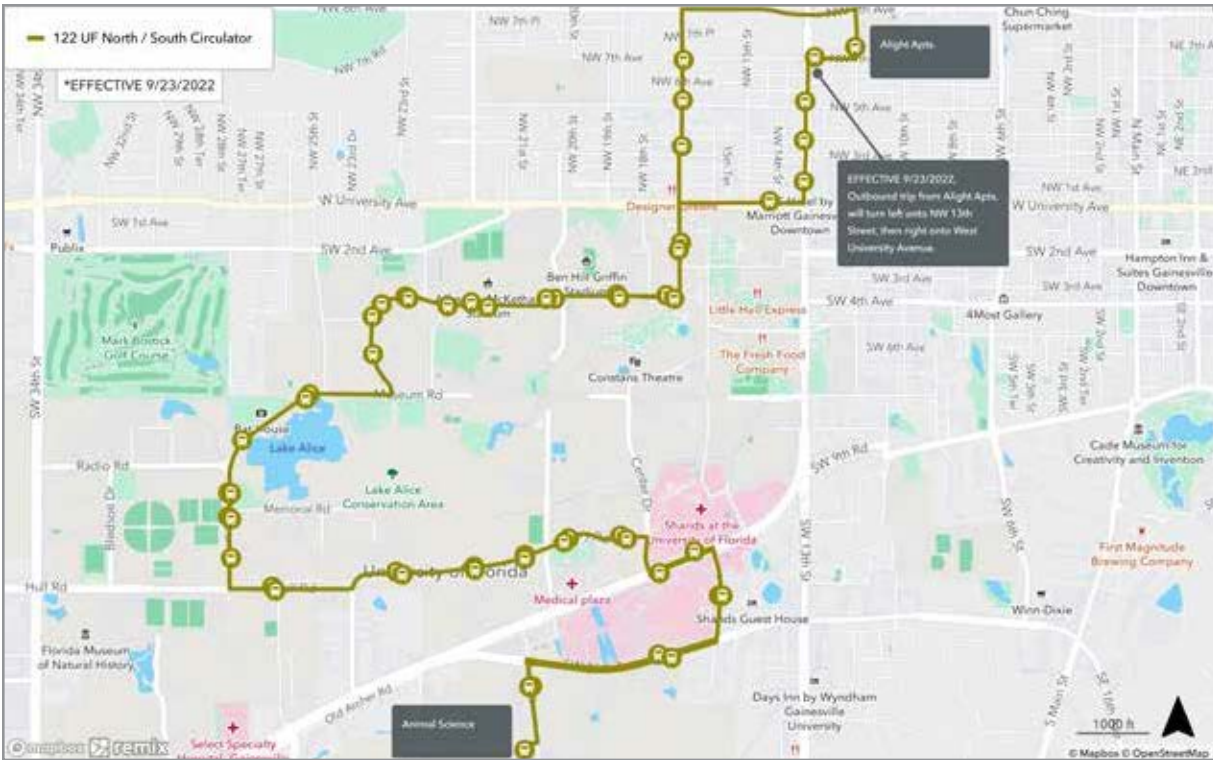

122 ROUTE

ALIGHT APARTMENTS TO CULTURAL PLAZA

Days	Wait Time	First Run	Last Run
Monday-Friday	Every 60 min.	Alight Apt. 7:30am	Animal Science 5:04pm
Saturday / Sunday	No Service.		

NOTE: Decrease in frequency on weekdays.

To Animal Science			
MONDAY THROUGH FRIDAY			
A Alight Apartments	B Commuter Lot	C Cultural Plaza	D Animal Science
7:30	7:40	7:49	7:56
8:30	8:40	8:49	8:56
9:30	9:40	9:49	9:56
10:30	10:40	10:49	10:56
11:30	11:40	11:49	11:56
12:30	12:40	12:49	12:56
1:30	1:40	1:49	1:56
2:30	2:40	2:49	2:56
3:30	3:40	3:49	3:56
4:30	4:40	4:49	4:56

To Alight Apartments			
MONDAY THROUGH FRIDAY			
D Animal Science	C Cultural Plaza	B Commuter Lot	A Alight Apartments
8:04	8:13	8:24	8:30
9:04	9:13	9:24	9:30
10:04	10:13	10:24	10:30
11:04	11:13	11:24	11:30
12:04	12:13	12:24	12:30
1:04	1:13	1:24	1:30
2:04	2:13	2:24	2:30
3:04	3:13	3:24	3:30
4:04	4:13	4:24	4:30
5:04	5:13	5:24	5:30