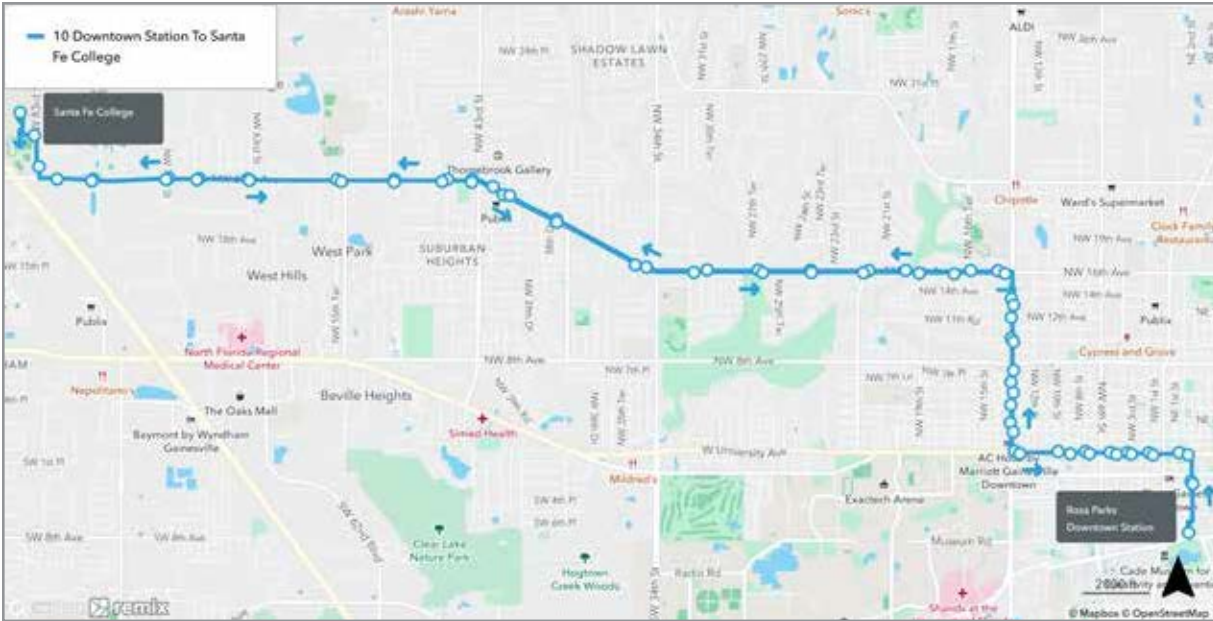

10 ROUTE

ROSA PARKS TRANSFER STATION TO SANTA FE COLLEGE

Days	Wait Time	First run	Last run
Monday-Friday	Every 30-70 min.	RPTS 7:00am	SFC 7:00pm
Saturday	Every 120 min.	RPTS 7:00am	SFC 5:33pm
Sunday	No Service.		

To Santa Fe				
MONDAY THROUGH FRIDAY				
A Rosa Parks	B NW 16th Ave / NW 13th St	C NW 23rd Ave / NW 43rd St	D Santa Fe	
7:00	7:10	7:18	7:25	R
7:30	7:40	7:48	7:55	
8:00	8:12	8:20	8:28	R
8:35	8:47	8:55	9:03	
9:10	9:22	9:30	9:38	R
9:45	9:57	10:05	10:13	
10:20	10:32	10:40	10:48	R
10:55	11:07	11:15	11:23	
11:30	11:42	11:50	11:58	R
12:05	12:17	12:25	12:33	
12:40	12:52	1:00	1:08	R
1:15	1:27	1:35	1:43	
1:50	2:02	2:10	2:18	R

To Rosa Parks				
MONDAY THROUGH FRIDAY				
D Santa Fe	C NW 23rd Ave / NW 43rd St	B NW 16th Ave / NW 13th St	A Rosa Parks	
7:30	7:36	7:42	7:52	R
8:00	8:08	8:15	8:28	
8:34	8:42	8:49	9:02	R
9:09	9:17	9:24	9:37	
9:44	9:52	9:59	10:12	R
10:19	10:27	10:34	10:47	
10:54	11:02	11:09	11:22	R
11:29	11:37	11:44	11:57	
12:04	12:12	12:19	12:32	R
12:39	12:47	12:54	1:07	
1:14	1:22	1:29	1:42	R
1:49	1:57	2:04	2:17	
2:24	2:32	2:39	2:52	R