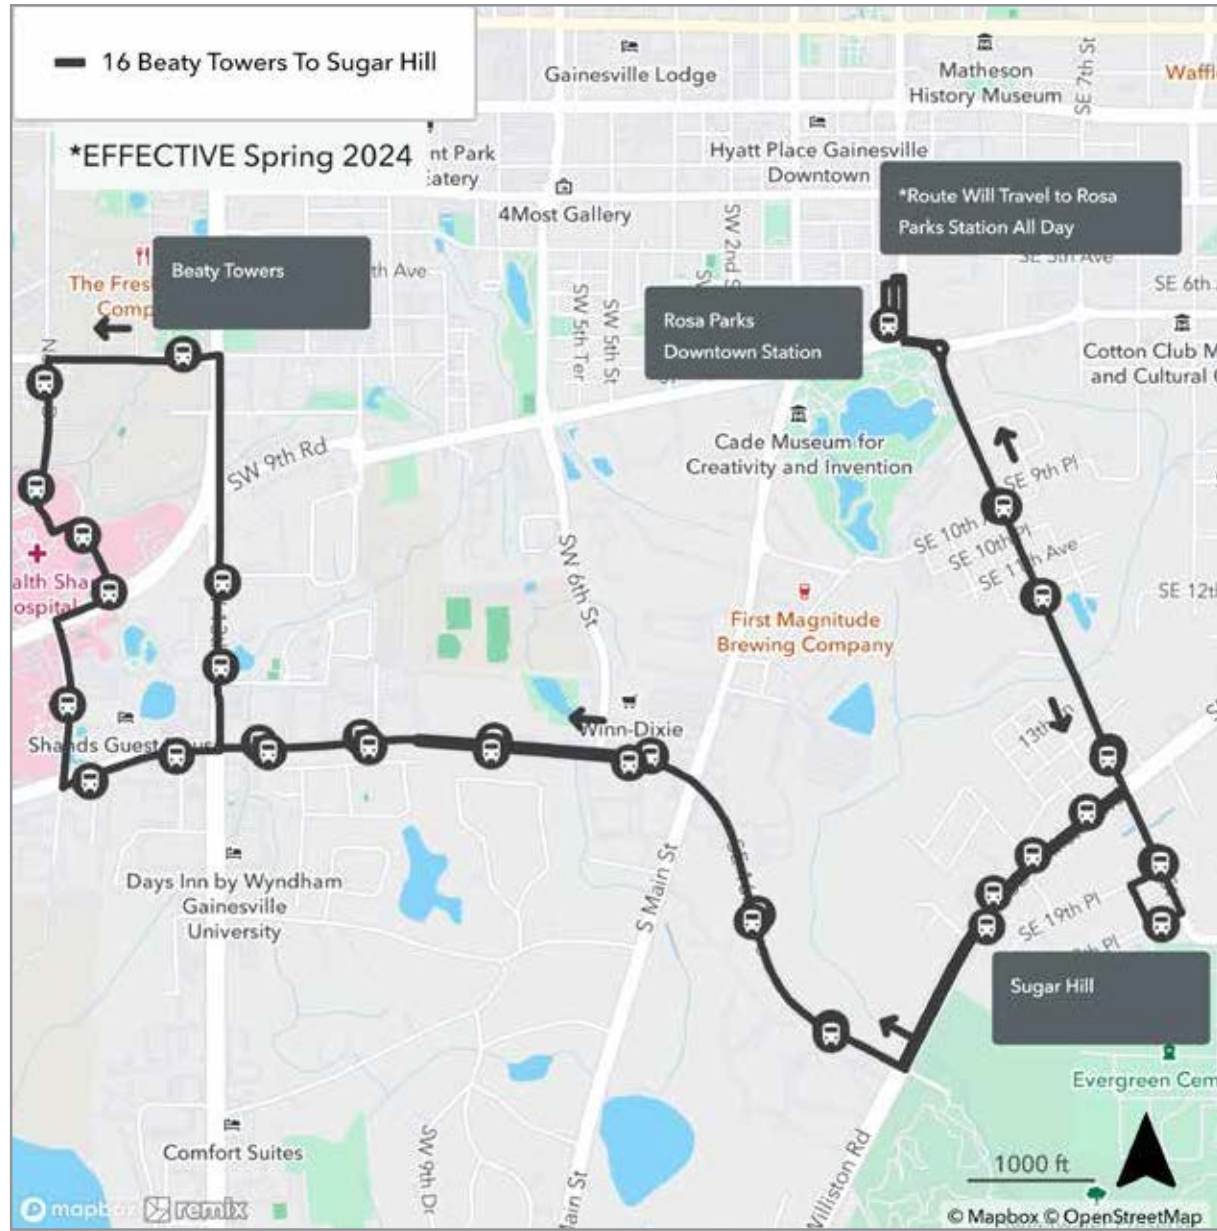

Days	Wait Time	First run	Last run
Monday-Friday	Every 40-50 min.	Sugar Hill 6:30am	Beaty Towers 10:57pm
Saturday	Every 60 min.	Beaty Towers 7:15am	Beaty Towers 6:15pm
Sunday	Every 60 min.	Beaty Towers 10:15am	Sugar Hill 5:35pm

To NW 13th St		
MONDAY THROUGH FRIDAY		
A Beaty Towers	B Rosa Parks	
6:47	7:05	R
7:37	7:55	R
8:17	8:35	R
8:57	9:15	R
9:37	9:55	R
10:17	10:35	R
10:57	11:15	R
11:37	11:55	R
12:17	12:35	R
12:57	1:15	R
1:37	1:55	R
2:17	2:35	R
2:57	3:15	R
3:37	3:55	R
4:17	4:35	R
4:57	5:15	R
5:37	5:55	R
6:17	6:35	R
6:57	7:15	R
7:37	7:55	R
8:17	8:35	R
8:57	9:15	R
9:37	9:55	R
10:17	10:35	R
10:57	11:15	R

To Beaty Towers		
MONDAY THROUGH FRIDAY		
B Rosa Parks	A Beaty Towers	
6:30	6:47	R
7:20	7:37	R
8:00	8:17	R
8:40	8:57	R
9:20	9:37	R
10:00	10:17	R
10:40	10:57	R
11:20	11:37	R
12:00	12:17	R
12:40	12:57	R
1:20	1:37	R
2:00	2:17	R
2:40	2:57	R
3:20	3:37	R
4:00	4:17	R
4:40	4:57	R
5:20	5:37	R
6:00	6:17	R
6:40	6:57	R
7:20	7:37	R
8:00	8:17	R
8:40	8:57	R
9:20	9:37	R
10:00	10:17	R
10:40	10:57	R

To NW 13th St		
SATURDAY		
A Beaty Towers	B Sugar Hill	
7:15	7:30	
8:15	8:30	
9:15	9:30	
10:15	10:30	
11:15	11:30	
12:15	12:30	
1:15	1:30	
2:15	2:30	
3:15	3:30	
4:15	4:30	
5:15	5:30	
6:15	6:30	

To Beaty Towers		
SATURDAY		
B Sugar Hill	A Beaty Towers	
7:35	7:50	
8:35	8:50	
9:35	9:50	
10:35	10:50	
11:35	11:50	
12:35	12:50	
1:35	1:50	
2:35	2:50	
3:35	3:50	
4:35	4:50	
5:35	5:50