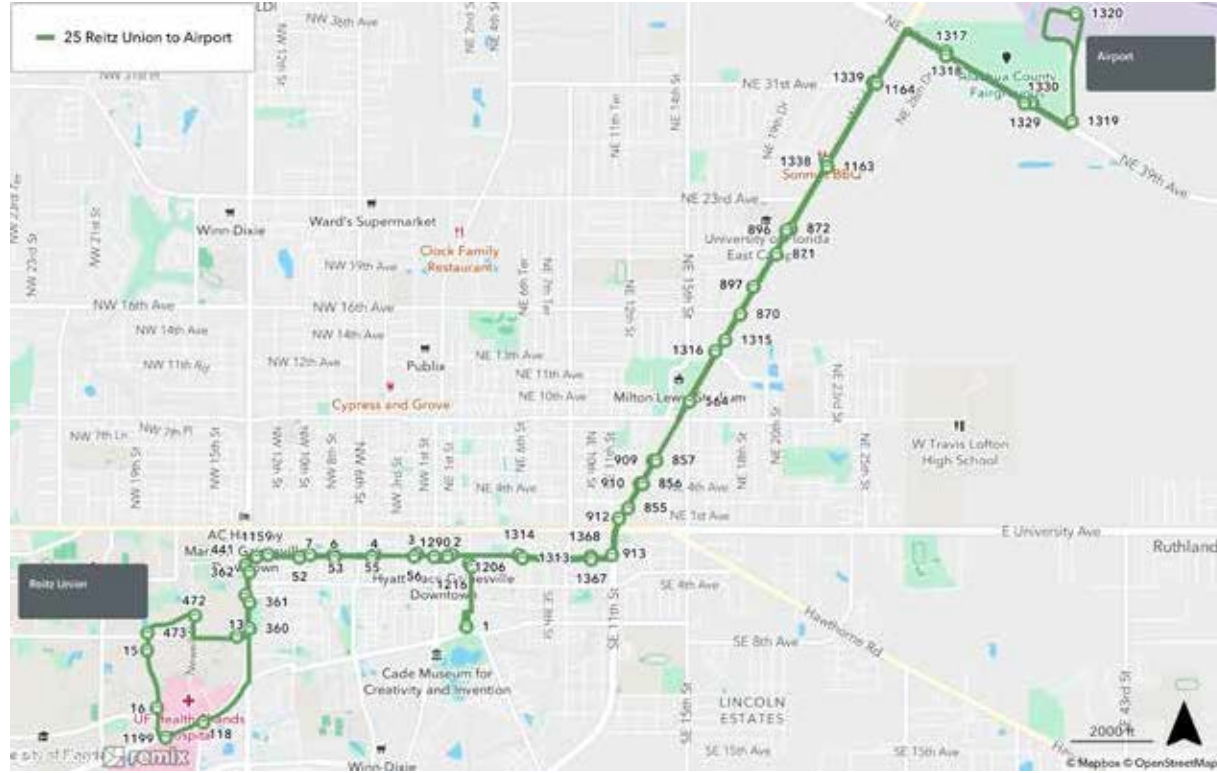

Days	Wait Time	First run	Last run
Monday-Friday	Every 65 min.	Reitz Union 7:20am	Airport 5:38pm
Saturday	Every 70min.	RPTS 7:27am	Reitz Union 4:35pm
Sunday	Every 70 min.	RPTS 9:47am	Reitz Union 4:35pm

To Airport			
MONDAY THROUGH FRIDAY			
A Reitz Union	B Hippodrome	C Airport	
7:20	7:33	7:49	R
8:25	8:38	8:54	R
9:30	9:43	9:59	R
10:35	10:48	11:04	R
11:40	11:53	12:09	R
12:45	12:58	1:14	R
1:50	2:03	2:19	R
2:55	3:08	3:24	R
4:00	4:13	4:29	R
5:05	5:18	5:34	R

To Reitz Union			
MONDAY THROUGH FRIDAY			
C Airport	B Hippodrome	A Reitz Union	
7:53	8:09	8:22	R
8:58	9:14	9:27	R
10:03	10:19	10:32	R
11:08	11:24	11:37	R
12:13	12:29	12:42	R
1:18	1:34	1:47	R
2:23	2:39	2:52	R
3:28	3:44	3:57	R
4:33	4:49	5:02	R
5:38	5:54		R

To Airport		
SATURDAY		
A Reitz Union	D Rosa Parks	C Airport
	7:27	7:41
8:25	8:37	8:51
9:35	9:47	10:01
10:45	10:57	11:11
11:55	12:07	12:21
1:05	1:17	1:31
2:15	2:27	2:41
3:25	3:37	3:51
4:35	4:47	

To Reitz Union		
SATURDAY		
C Airport	D Rosa Parks	A Reitz Union
7:48	8:02	8:19
8:58	9:12	9:29
10:08	10:22	10:39
11:18	11:32	11:49
12:28	12:42	12:59
1:38	1:52	2:09
2:48	3:02	3:19
3:58	4:12	4:29

To Airport		
SUNDAY		
A Reitz Union	D Rosa Parks	C Airport
	9:47	10:01
10:45	10:57	11:11
11:55	12:07	12:21
1:05	1:17	1:31
2:15	2:27	2:41
3:25	3:37	3:51
4:35	4:47	

To Reitz Union		
SUNDAY		
C Airport	D Rosa Parks	A Reitz Union
10:08	10:22	10:39
11:18	11:32	11:49
12:28	12:42	12:59
1:38	1:52	2:09
2:48	3:02	3:19
3:58	4:12	4:29