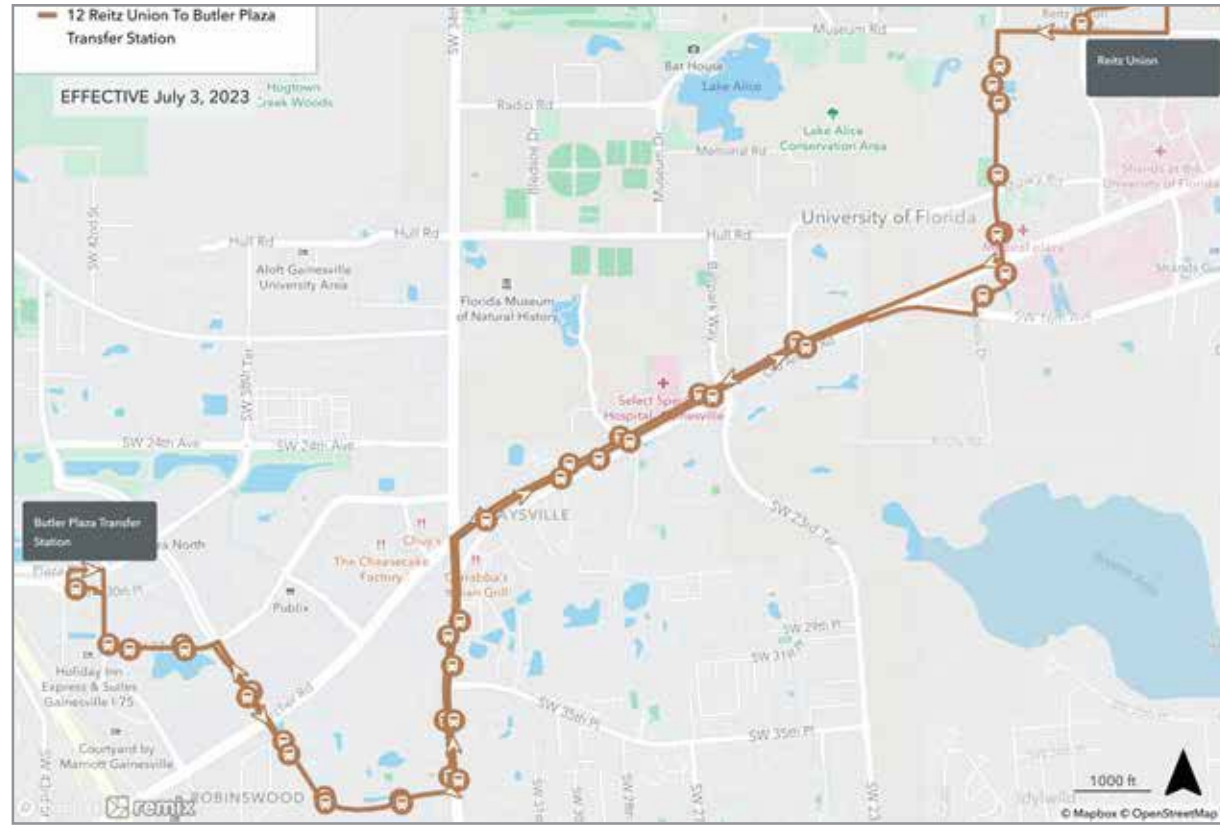

Days	Wait Time	First run	Last run
Monday-Friday	Every 13-26 min.	BPTS 6:40am	Reitz Union 10:46pm
Saturday	Every 25-50 min.	Reitz Union 9:00am	BPTS 7:22pm
Sunday	Every 50 min.	Reitz Union 10:00am	BPTS 5:30pm

NOTE: Service ends at 11:00pm.

To Butler Plaza			
MONDAY THROUGH FRIDAY			
A Reitz Union	B Country Village	C Butler Plaza	
7:05	7:12	7:22	R
7:31	7:38	7:48	R
7:44	7:51	8:01	
7:57	8:04	8:14	R
8:10	8:17	8:27	
8:23	8:30	8:40	R
8:36	8:43	8:53	
8:49	8:56	9:06	R
9:02	9:09	9:19	
9:15	9:22	9:32	R

To Reitz Union			
MONDAY THROUGH FRIDAY			
C Butler Plaza	B Country Village	A Reitz Union	
6:40	6:53	7:03	R
7:06	7:19	7:29	R
7:19	7:32	7:42	
7:32	7:45	7:55	R
7:45	7:58	8:08	
7:58	8:11	8:21	R
8:11	8:24	8:34	
8:24	8:37	8:47	R
8:37	8:50	9:00	
8:50	9:03	9:13	R
9:03	9:16	9:26	
9:16	9:29	9:39	R
9:29	9:42	9:52	
9:42	9:55	10:05	R

To Butler Plaza			
MONDAY THROUGH FRIDAY			
A Reitz Union	B Country Village	C Butler Plaza	
9:28	9:35	9:45	
9:41	9:48	9:58	R
9:54	10:01	10:11	
10:07	10:14	10:24	R
10:20	10:27	10:37	
10:33	10:40	10:50	R
10:46	10:53	11:03	
10:59	11:06	11:16	R
11:12	11:19	11:29	
11:25	11:32	11:42	R
11:38	11:45	11:55	
11:51	11:58	12:08	R
12:04	12:11	12:21	
12:17	12:24	12:34	R
12:30	12:37	12:47	
12:43	12:50	1:00	R
12:56	1:03	1:13	
1:09	1:16	1:26	R
1:22	1:29	1:39	
1:35	1:42	1:52	R
1:48	1:55	2:05	
2:01	2:08	2:18	R
2:14	2:21	2:31	
2:27	2:34	2:44	R
2:40	2:47	2:57	
2:53	3:00	3:10	R
3:06	3:13	3:23	
3:19	3:26	3:36	R
3:32	3:39	3:49	
3:45	3:52	4:02	R
3:58	4:05	4:15	
4:11	4:18	4:28	R
4:24	4:31	4:41	
4:37	4:44	4:54	R
4:50	4:57	5:07	
5:03	5:10	5:20	R
5:16	5:23	5:33	
5:29	5:36	5:46	R
5:42	5:49	5:59	
6:00	6:06	6:14	R
6:22	6:28	6:36	R
6:44	6:50	6:58	R
7:06	7:12	7:20	R
7:28	7:34	7:42	R
7:50	7:56	8:04	R
8:12	8:18	8:26	R
8:34	8:40	8:48	R
8:56	9:02	9:10	R

To Reitz Union			
MONDAY THROUGH FRIDAY			
C Butler Plaza	B Country Village	A Reitz Union	
9:55	10:08	10:18	
10:08	10:21	10:31	R
10:21	10:34	10:44	
10:34	10:47	10:57	R
10:47	11:00	11:10	
11:00	11:13	11:23	R
11:13	11:26	11:36	
11:26	11:39	11:49	R
11:39	11:52	12:02	
11:52	12:05	12:15	R
12:05	12:18	12:28	
12:18	12:31	12:41	R
12:31	12:44	12:54	
12:44	12:57	1:07	R
12:57	1:10	1:20	
1:10	1:23	1:33	R
1:23	1:36	1:46	
1:36	1:49	1:59	R
1:49	2:02	2:12	
2:02	2:15	2:25	R
2:15	2:28	2:38	
2:28	2:41	2:51	R
2:41	2:54	3:04	
2:54	3:07	3:17	R
3:07	3:20	3:30	
3:20	3:33	3:43	R
3:33	3:46	3:56	
3:46	3:59	4:09	R
3:59	4:12	4:22	
4:12	4:25	4:35	R
4:25	4:38	4:48	
4:38	4:51	5:01	R
4:51	5:04	5:14	
5:04	5:17	5:27	R
5:17	5:30	5:40	
5:30	5:43	5:53	R
5:56	6:09	6:19	R
6:18	6:28	6:39	R
6:39	6:49	7:00	R
7:01	7:11	7:22	R
7:23	7:33	7:44	R
7:45	7:55	8:06	R
8:07	8:17	8:28	R
8:29	8:39	8:50	R
8:51	9:01	9:12	R
9:13	9:23	9:34	R