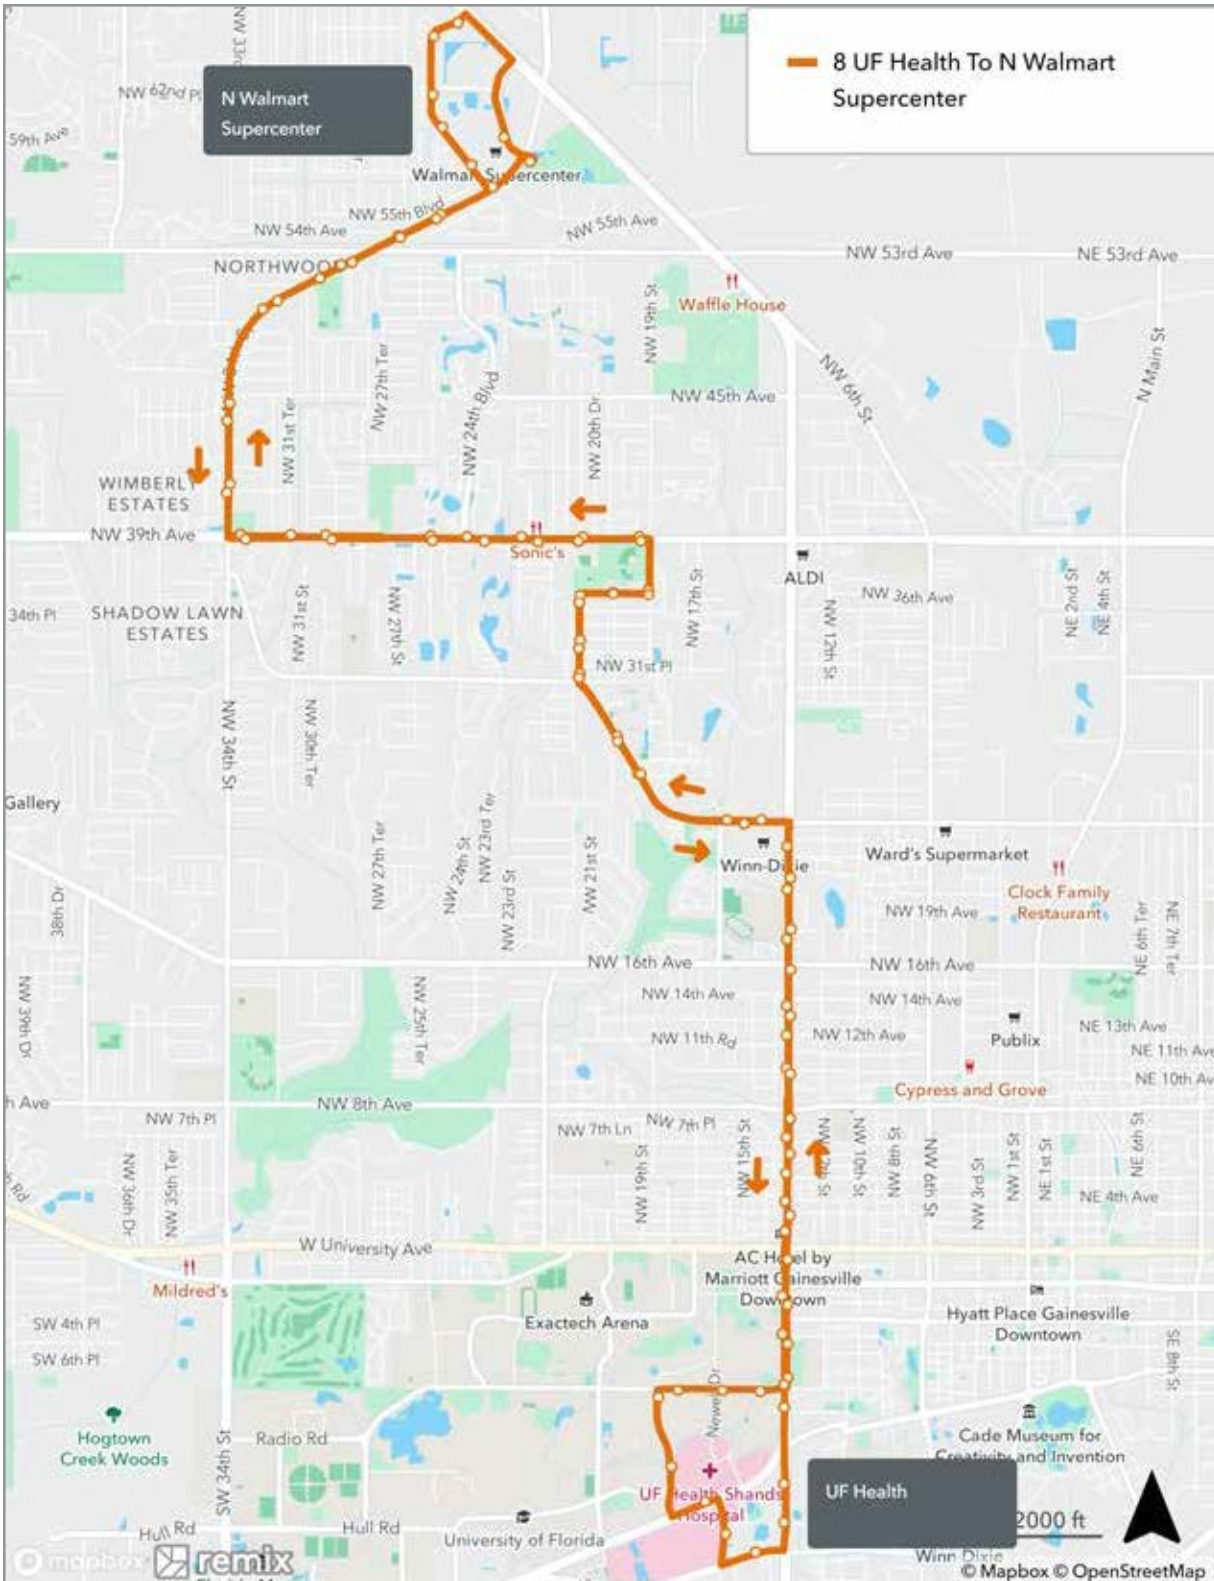

8 ROUTE

UF HEALTH (SHANDS) TO N WALMART SUPERCENTER

Days	Wait Time	First run	Last run
Monday-Friday	Every 45-80 min.	N Walmart 6:02am	N Walmart 10:10pm
Saturday	Every 80min.	UF Health 7:20am	N Walmart 6:40pm
Sunday	Every 80 min.	UF Health 10:00am	N Walmart 5:20pm