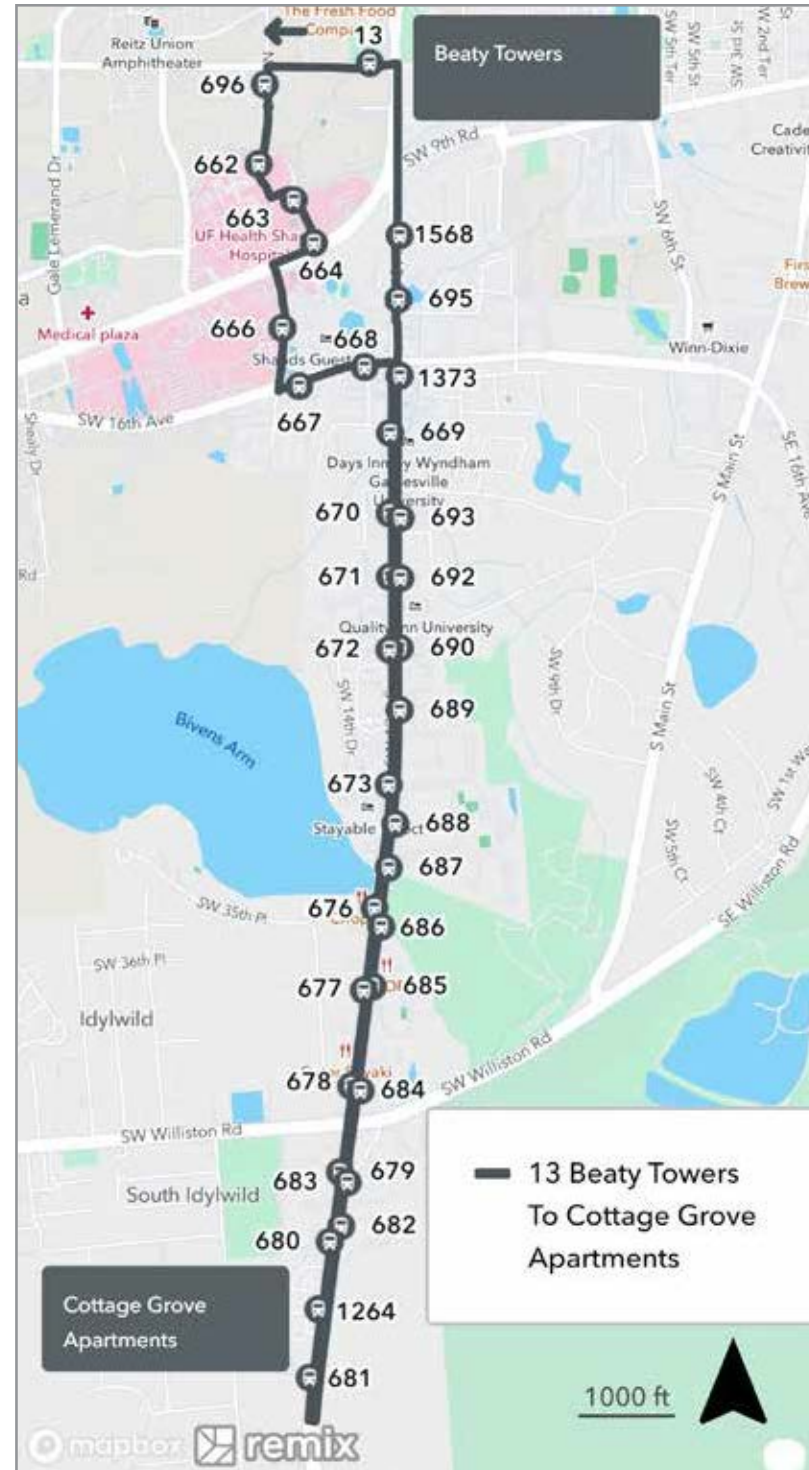

Days	Wait Time	First run	Last run
Monday-Friday	Every 15-45 min.	CGA 6:51am	UFHealth 11:00pm
Saturday	Every 60 min.	CGA 7:06am	CGA 6:06pm
Sunday	Every 60 min.	CGA 10:06am	Beaty Towers 5:50pm

To Cottage Grove Apartments		
MONDAY THROUGH FRIDAY		
A Beaty Towers	B Cottage Grove Apartments	
6:45	6:59	R
7:00	7:14	
7:15	7:29	R
7:30	7:44	
7:45	7:59	R
8:00	8:14	
8:15	8:29	R
8:30	8:44	
8:45	8:59	R
9:00	9:14	
9:15	9:29	R
9:30	9:44	
9:45	9:59	R
10:00	10:14	
10:15	10:29	R
10:30	10:44	
10:45	10:59	R
11:00	11:14	
11:15	11:29	R
11:30	11:44	
11:45	11:59	R
12:00	12:14	
12:15	12:29	R
12:30	12:44	
12:45	12:59	R
1:00	1:14	
1:15	1:29	R
1:30	1:44	
1:45	1:59	R
2:00	2:14	
2:15	2:29	R
2:30	2:44	
2:45	2:59	R
3:00	3:14	
3:15	3:29	R
3:30	3:44	
3:45	3:59	R
4:00	4:14	
4:15	4:29	R
4:30	4:44	
4:45	4:59	R
5:00	5:14	
5:15	5:29	R
5:30	5:44	
5:45	5:59	R
6:00	6:14	

To Beaty Towers		
MONDAY THROUGH FRIDAY		
B Cottage Grove Apartments	A Beaty Towers	
6:51	7:00	
7:06	7:15	R
7:21	7:30	
7:36	7:45	R
7:51	8:00	
8:06	8:15	R
8:21	8:30	
8:36	8:45	R
8:51	9:00	
9:06	9:15	R
9:21	9:30	
9:36	9:45	R
9:51	10:00	
10:06	10:15	R
10:21	10:30	
10:36	10:45	R
10:51	11:00	
11:06	11:15	R
11:21	11:30	
11:36	11:45	R
11:51	12:00	
12:06	12:15	R
12:21	12:30	
12:36	12:45	R
12:51	1:00	
1:06	1:15	R
1:21	1:30	
1:36	1:45	R
1:51	2:00	
2:06	2:15	R
2:21	2:30	
2:36	2:45	R
2:51	3:00	
3:06	3:15	R
3:21	3:30	
3:36	3:45	R
3:51	4:00	
4:06	4:15	R
4:21	4:30	
4:36	4:45	R
4:51	5:00	
5:06	5:15	R
5:21	5:30	
5:36	5:45	R
5:51	6:00	
6:06	6:15	R