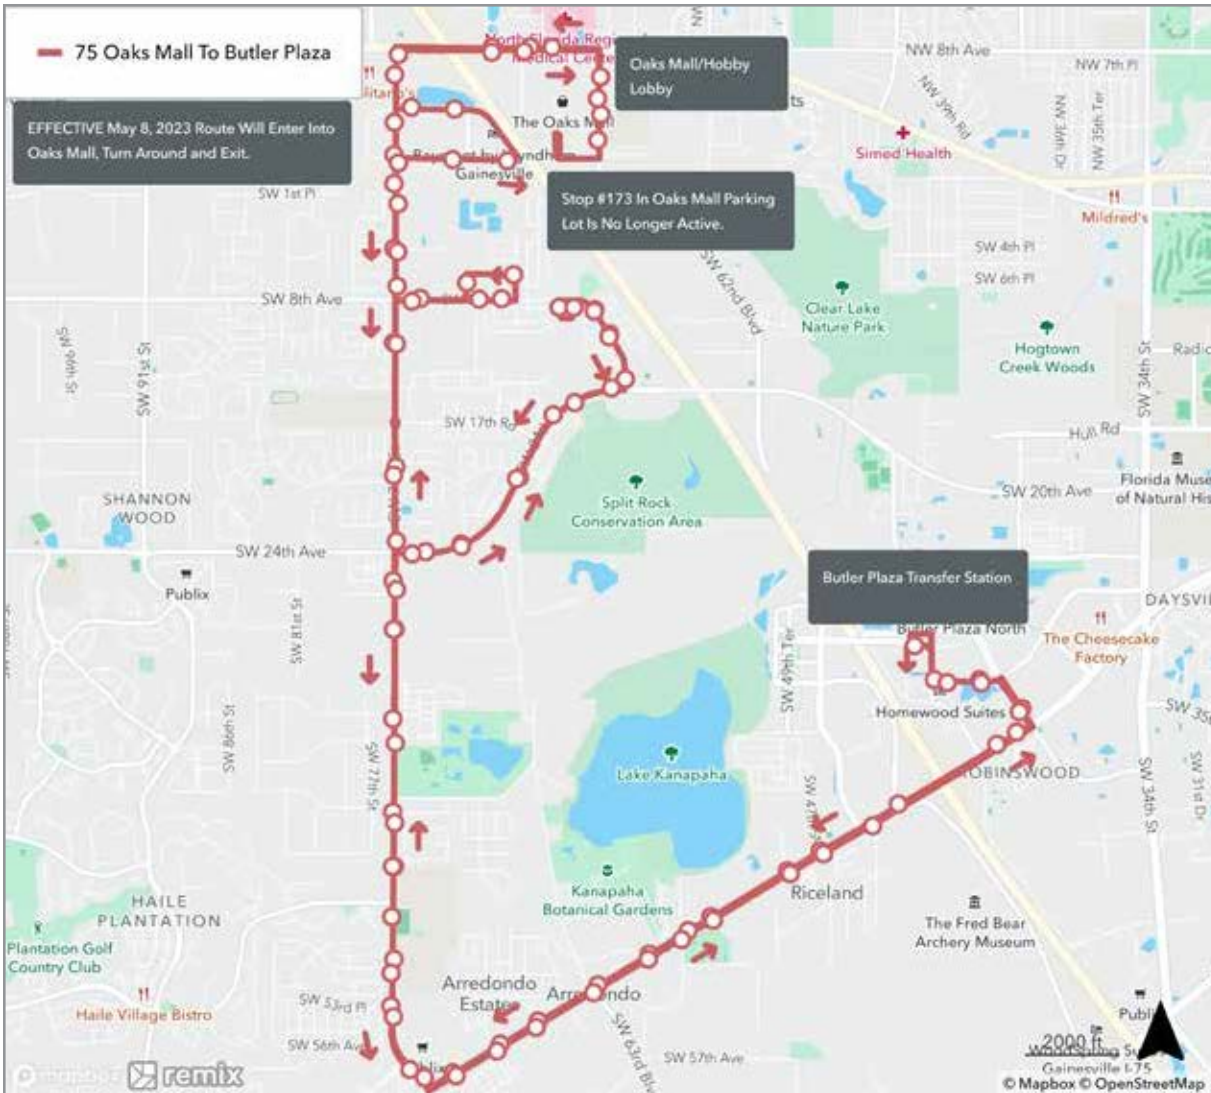

Days	Wait Time	First run	Last run
Monday-Friday	Every 35-65 min.	Oaks Mall 5:40am	Oaks Mall 9:30pm
Saturday	Every 120 min.	Oaks Mall 5:30am	BPTS 6:33pm
Sunday	Every 120 min.	Oaks Mall 9:30am	BPTS 4:30pm

To Butler Plaza Transfer Station					
MONDAY THROUGH FRIDAY					
A	B	C	D	E	
Oaks Mall	Holly Heights	Linton Oaks	Vet Mem Pk	Butler Plaza	
5:40	5:49	6:00	6:08	6:23	R
6:20	6:29	6:40	6:48	7:03	R
7:00	7:13	7:24	7:32	7:51	R
7:40	7:53	8:04	8:12	8:31	R
8:20	8:33	8:44	8:52	9:11	R
9:00	9:09	9:20	9:28	9:43	R
9:40	9:49	10:00	10:08	10:23	R

To Oaks Mall					
MONDAY THROUGH FRIDAY					
E	D	C	B	A	
Butler Plaza	Vet Mem Pk	Linton Oaks	Holly Heights	Oaks Mall	
6:00	6:11	6:18	6:27	6:45	R
6:35	6:49	6:56	7:06	7:24	R
7:20	7:34	7:41	7:51	8:09	R
8:00	8:14	8:21	8:31	8:49	R
8:40	8:51	8:58	9:07	9:25	R
9:20	9:31	9:38	9:47	10:05	R
10:15	10:26	10:33	10:42	11:00	R