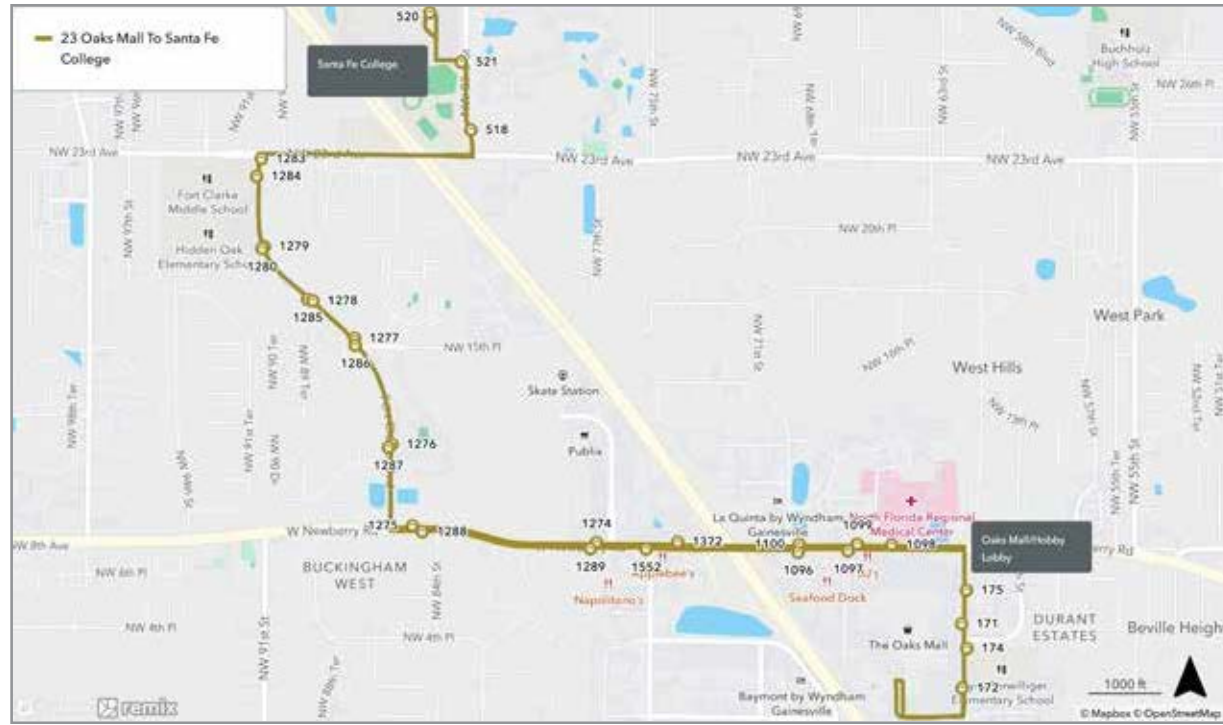

To Santa Fe		
MONDAY THROUGH FRIDAY		
A Oaks Mall	B Santa Fe	
5:40	5:54	
6:20	6:34	
7:00	7:14	
7:40	7:54	
8:20	8:34	
9:00	9:14	
9:40	9:54	

To Oaks Mall		
MONDAY THROUGH FRIDAY		
B Santa Fe	A Oaks Mall	
6:00	6:14	
6:40	6:54	
7:20	7:34	
8:00	8:14	
8:40	8:54	
9:20	9:34	
10:00	10:12	

Days	Wait Time	First run	Last run
Monday-Friday	Every 40 min.	Oaks Mall 7:40am	SFC 10:00pm
Saturday / Sunday	No Service.		

Decreased frequency.

To Santa Fe		
MONDAY THROUGH FRIDAY		
A Oaks Mall	B Santa Fe	
7:40	7:54	R
8:20	8:34	R
9:00	9:14	R
9:40	9:54	R
10:20	10:34	R
11:00	11:14	R
11:40	11:54	R
12:20	12:34	R
1:00	1:14	R
1:40	1:54	R
2:20	2:34	R
3:00	3:14	R
3:40	3:54	R
4:20	4:34	R
5:00	5:14	

To Oaks Mall		
MONDAY THROUGH FRIDAY		
B Santa Fe	A Oaks Mall	
8:00	8:14	R
8:40	8:54	R
9:20	9:34	R
10:00	10:14	R
10:40	10:54	R
11:20	11:34	R
12:00	12:14	R
12:40	12:54	R
1:20	1:34	R
2:00	2:14	R
2:40	2:54	R
3:20	3:34	R
4:00	4:14	R
4:40	4:54	R
5:20	5:34