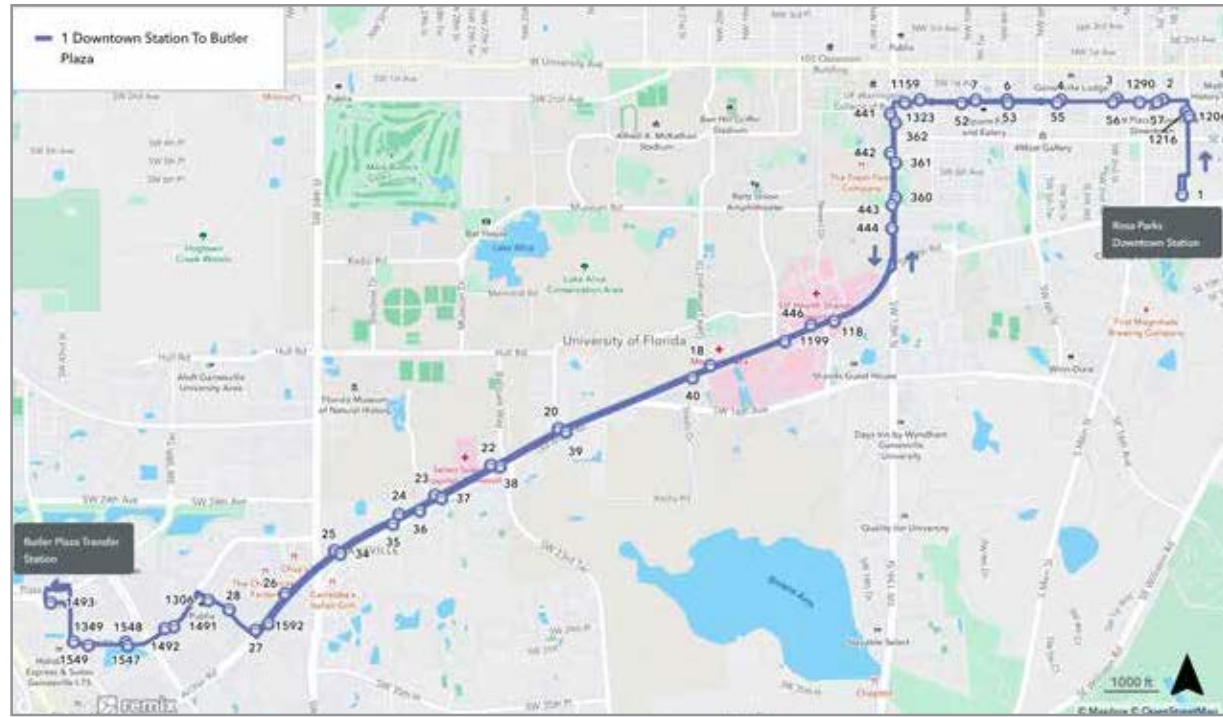

Days	Wait Time	First run	Last run
Monday-Friday	Every 20-27-60 min.	RPTS 5:49am	BPTS 10:30pm
Saturday	Every 30-33 min.	RPTS 6:00am	BPTS 6:33pm
Sunday	Every 60 min.	RPTS 10:00am	BPTS 5:30pm

To Butler Plaza			
MONDAY THROUGH FRIDAY			
A Rosa Parks	B UF Health	C Butler Plaza	
6:00	6:10	6:25	R
6:20	6:30	6:45	R
6:40	6:50	7:05	R
7:00	7:10	7:25	R
7:20	7:34	7:48	R
7:45	7:59	8:13	R
8:10	8:24	8:38	R
8:35	8:49	9:03	R
9:00	9:14	9:28	R
9:25	9:39	9:53	R
9:50	10:04	10:18	R
10:15	10:29	10:43	R
10:40	10:53	11:07	R
11:05	11:18	11:32	R

To Rosa Parks			
MONDAY THROUGH FRIDAY			
C Butler Plaza	B UF Health	A Rosa Parks	
5:49	6:04	6:17	R
6:29	6:44	6:57	R
6:49	7:04	7:17	R
7:09	7:24	7:37	R
7:29	7:47	8:01	R
7:54	8:12	8:26	R
8:19	8:37	8:51	R
8:44	9:02	9:16	R
9:09	9:27	9:41	R
9:34	9:52	10:06	R
9:59	10:17	10:31	R
10:24	10:42	10:56	R
10:49	11:07	11:21	R
11:16	11:30	11:47	R
11:43	11:57	12:14	R

To Butler Plaza			
MONDAY THROUGH FRIDAY			
A Rosa Parks	B UF Health	C Butler Plaza	
11:32	11:45	12:03	R
11:59	12:12	12:30	R
12:26	12:39	12:57	R
12:53	1:06	1:24	R
1:20	1:33	1:51	R
1:47	2:00	2:18	R
2:14	2:27	2:45	R
2:41	2:54	3:12	R
3:08	3:21	3:39	R
3:35	3:48	4:06	R
4:02	4:15	4:33	R
4:29	4:42	5:00	R
4:56	5:09	5:27	R
5:23	5:36	5:54	R
5:50	6:03	6:21	R
6:10	6:23	6:41	R
6:30	6:42	6:56	R
7:00	7:12	7:26	R
8:00	8:12	8:26	R
9:00	9:12	9:26	R
10:00	10:12	10:26	R

To Rosa Parks			
MONDAY THROUGH FRIDAY			
C Butler Plaza	B UF Health	A Rosa Parks	
12:10	12:24	12:41	R
12:37	12:51	1:08	R
1:04	1:18	1:35	R
1:31	1:45	2:02	R
1:58	2:12	2:29	R
2:25	2:39	2:56	R
2:52	3:06	3:23	R
3:19	3:33	3:50	R
3:46	4:00	4:17	R
4:13	4:27	4:44	R
4:40	4:54	5:11	R
5:07	5:19	5:32	R
5:34	5:46	5:59	R
6:01	6:13	6:26	R
6:28	6:40	6:53	R
7:00	7:12	7:25	R
7:30	7:42	7:55	R
8:30	8:42	8:55	R
9:30	9:42	9:55	R
10:30	10:42	10:55	R

To Butler Plaza			
SATURDAY			
A Rosa Parks	B UF Health	C Butler Plaza	
6:00	6:10	6:21	
6:30	6:40	6:51	
7:00	7:10	7:21	
7:30	7:40	7:51	
8:00	8:10	8:21	
8:30	8:40	8:51	
9:00	9:10	9:21	
9:30	9:40	9:51	
10:00	10:10	10:21	
10:30	10:40	10:51	
11:03	11:16	11:29	
11:36	11:49	12:02	
12:09	12:22	12:35	
12:42	12:55	1:08	
1:15	1:28	1:41	
1:48	2:01	2:14	
2:21	2:34	2:47	

To Rosa Parks			
SATURDAY			
C Butler Plaza	B UF Health	A Rosa Parks	
6:30	6:42	6:54	
7:00	7:12	7:24	
7:30	7:42	7:54	
8:00	8:12	8:24	
8:30	8:42	8:54	
9:00	9:12	9:24	
9:30	9:42	9:54	
10:00	10:12	10:24	
10:30	10:42	10:54	
11:00	11:12	11:24	
11:36	11:48	12:01	
12:09	12:21	12:34	
12:42	12:54	1:07	
1:15	1:27	1:40	
1:48	2:00	2:13	
2:21	2:33	2:46	
2:54	3:06	3:19