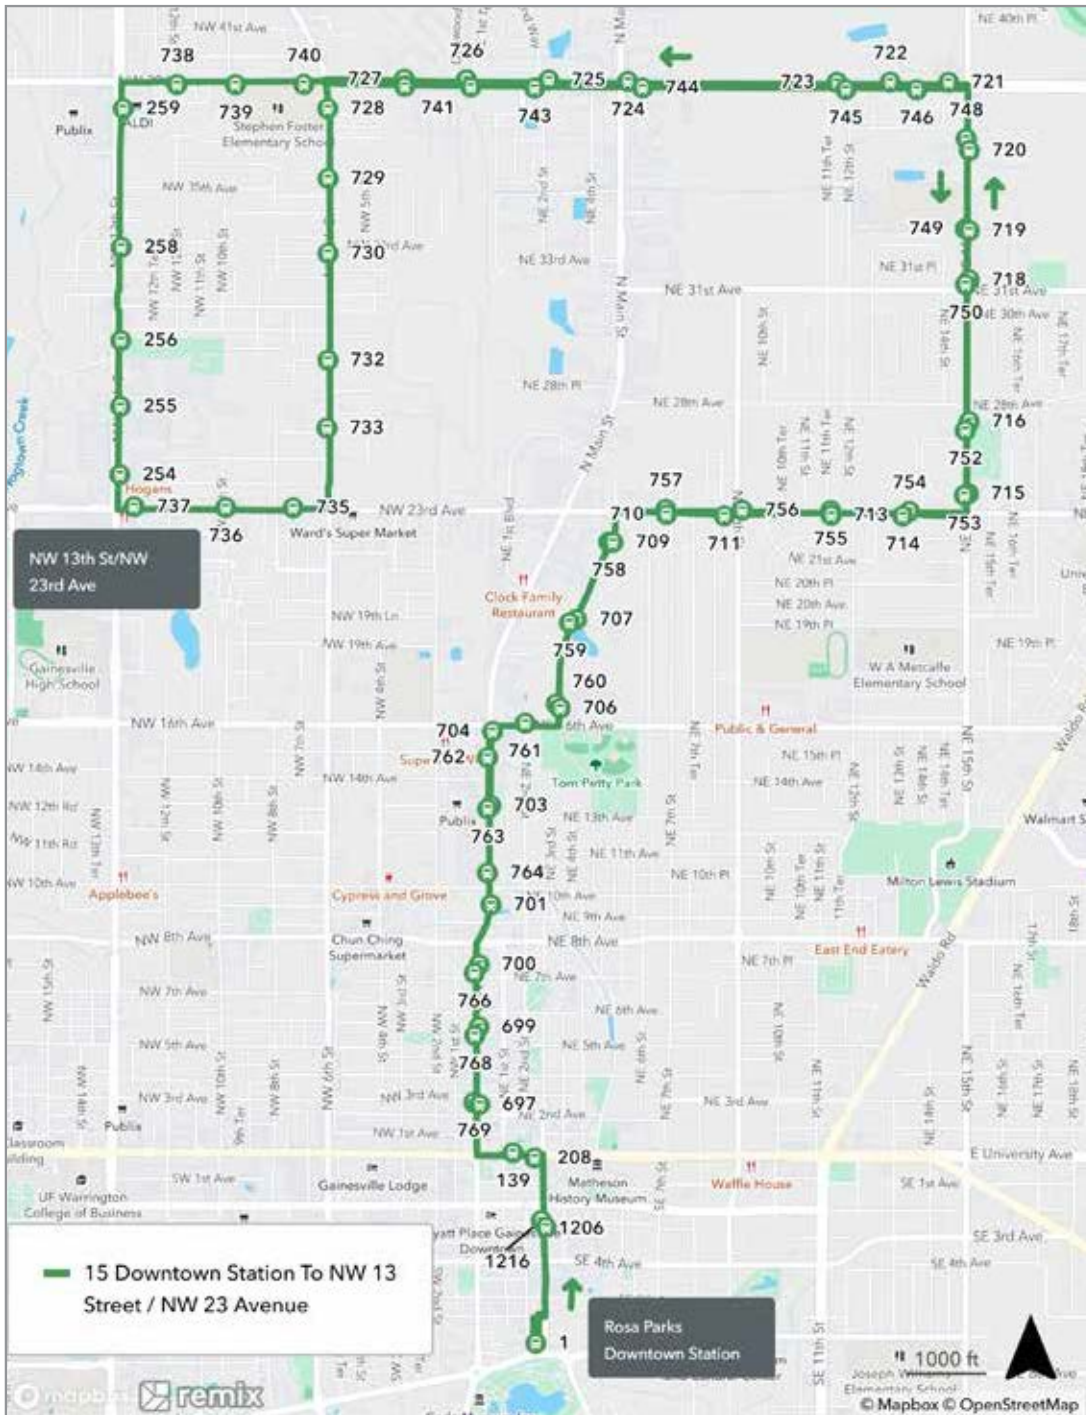

Days	Wait Time	First run	Last run
Monday-Friday	Every 30-60 min.	13th ST 5:27am	13th ST 10:27pm
Saturday	Every 60 min.	RPTS 7:00am	13th ST 5:25pm
Sunday	Every 60 min.	RPTS 10:00am	13th ST 5:25pm