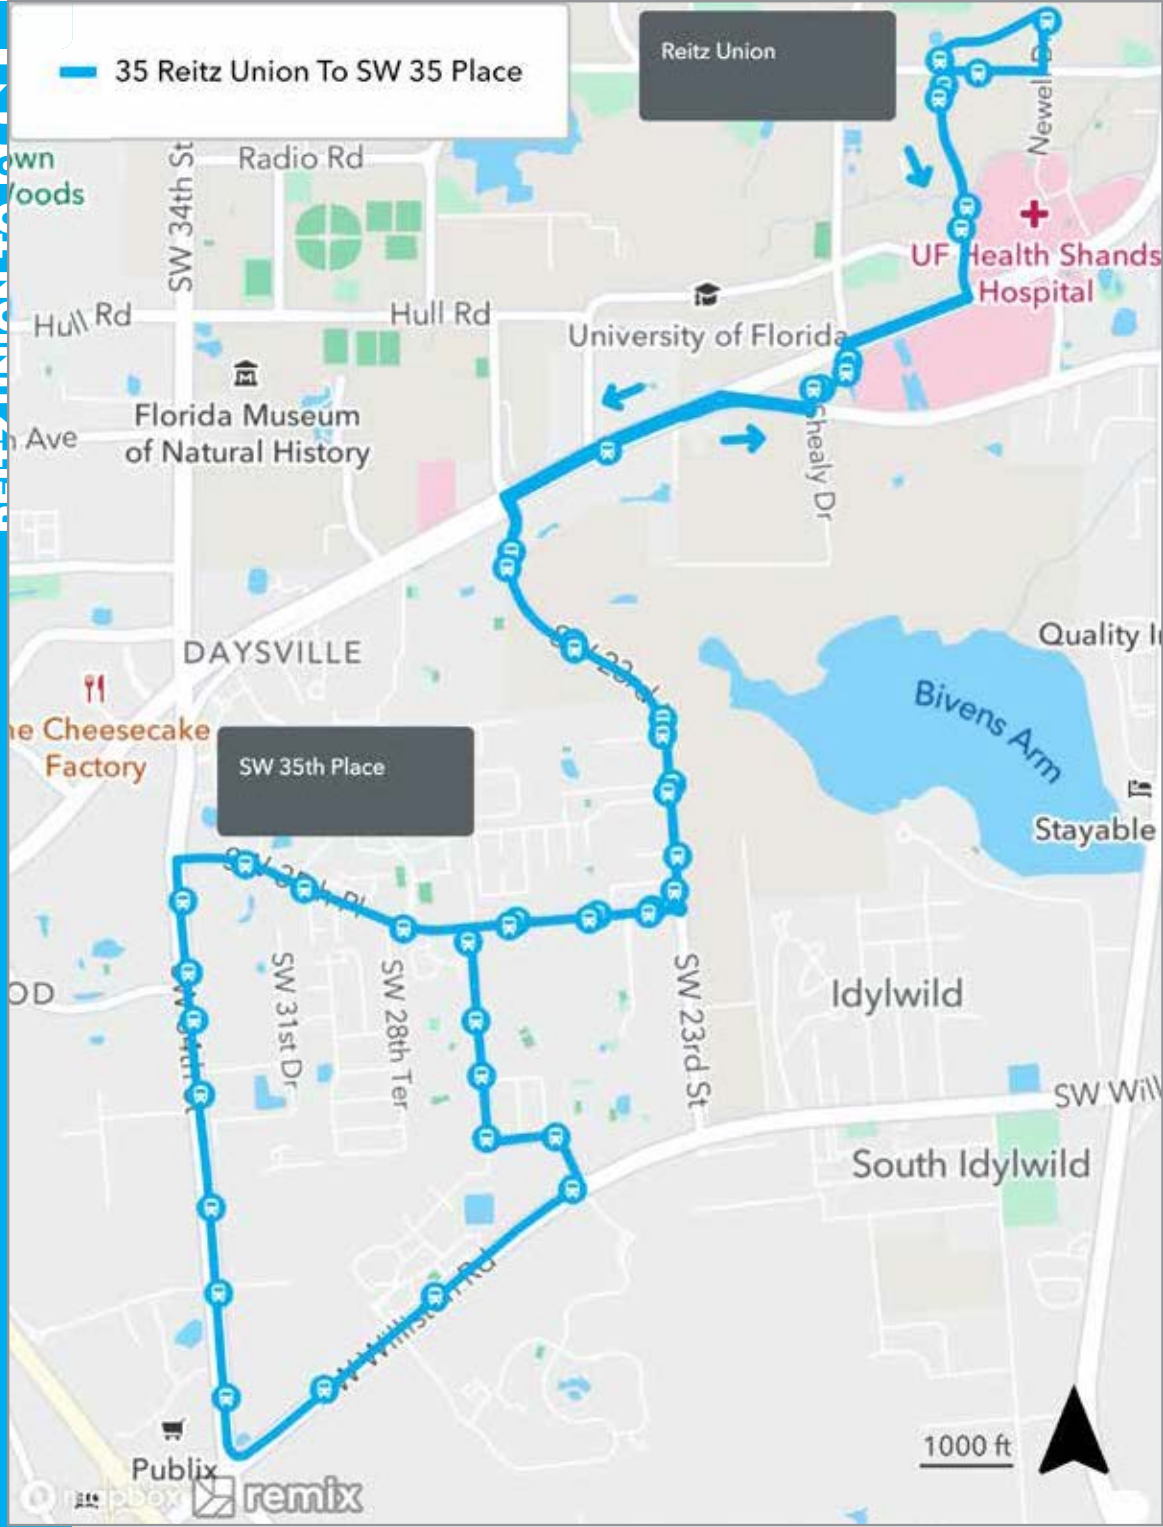

Days	Wait Time	First run	Last run
Monday-Friday	Every 13-30 min.	Ridgemar 6:35am	Reitz Union 11:49pm
Saturday	Every 50 min.	Ridgemar 7:06am	Reitz Union 7:10pm
Sunday	Every 50 min.	Ridgemar 10:26am	Ridgemar 5:56pm

NOTE: Decrease in frequency on weekdays. Service ends at 11:00pm.

To SW 35th Place			
MONDAY THROUGH FRIDAY			
A Reitz Union	B University Commons	C Ridgemar Commons	
6:56	7:07	7:22	R
7:09	7:20	7:35	
7:22	7:33	7:48	R
7:35	7:46	8:01	
7:48	7:59	8:14	R
8:01	8:12	8:27	
8:14	8:25	8:40	R
8:27	8:38	8:53	
8:40	8:51	9:06	R
8:53	9:04	9:19	
9:06	9:17	9:32	R
9:19	9:30	9:45	
9:32	9:43	9:58	R
9:45	9:56	10:11	
9:58	10:09	10:24	R
10:11	10:22	10:37	
10:24	10:35	10:50	R
10:37	10:48	11:03	
10:50	11:01	11:16	R
11:03	11:14	11:29	
11:16	11:27	11:42	R
11:29	11:40	11:55	
11:42	11:53	12:08	R
11:55	12:06	12:21	
12:08	12:19	12:34	R
12:21	12:32	12:47	
12:34	12:45	1:00	R
12:47	12:58	1:13	
1:00	1:11	1:26	R
1:13	1:24	1:39	
1:26	1:37	1:52	R
1:39	1:50	2:05	
1:52	2:03	2:18	R
2:05	2:16	2:31	
2:18	2:29	2:44	R
2:31	2:42	2:57	
2:44	2:55	3:10	R
2:57	3:08	3:23	
3:10	3:21	3:36	R
3:23	3:34	3:49	
3:36	3:47	4:02	R
3:49	4:00	4:15	
4:02	4:13	4:28	R

To Reitz Union			
MONDAY THROUGH FRIDAY			
C Ridgemar Commons	B University Commons	A Reitz Union	
6:35	6:40	6:54	R
6:48	6:53	7:07	
7:01	7:06	7:20	R
7:14	7:19	7:33	
7:27	7:32	7:46	R
7:40	7:45	7:59	
7:53	7:58	8:12	R
8:06	8:11	8:25	
8:19	8:24	8:38	R
8:32	8:37	8:51	
8:45	8:50	9:04	R
8:58	9:03	9:17	
9:11	9:16	9:30	R
9:24	9:29	9:43	
9:37	9:42	9:56	R
9:50	9:55	10:09	
10:03	10:08	10:22	R
10:16	10:21	10:35	
10:29	10:34	10:48	R
10:42	10:47	11:01	
10:55	11:00	11:14	R
11:08	11:13	11:27	
11:21	11:26	11:40	R
11:34	11:39	11:53	
11:47	11:52	12:06	R
12:00	12:05	12:19	
12:13	12:18	12:32	R
12:26	12:31	12:45	
12:39	12:44	12:58	R
12:52	12:57	1:11	
1:05	1:10	1:24	R
1:18	1:23	1:37	
1:31	1:36	1:50	R
1:44	1:49	2:03	
1:57	2:02	2:16	R
2:10	2:15	2:29	
2:23	2:28	2:42	R
2:36	2:41	2:55	
2:49	2:54	3:08	R
3:02	3:07	3:21	
3:15	3:20	3:34	R
3:28	3:33	3:47	
3:41	3:46	4:00	R
3:54	3:59	4:13	
4:07	4:12	4:26	R
4:20	4:25	4:39	
4:33	4:38	4:52	R