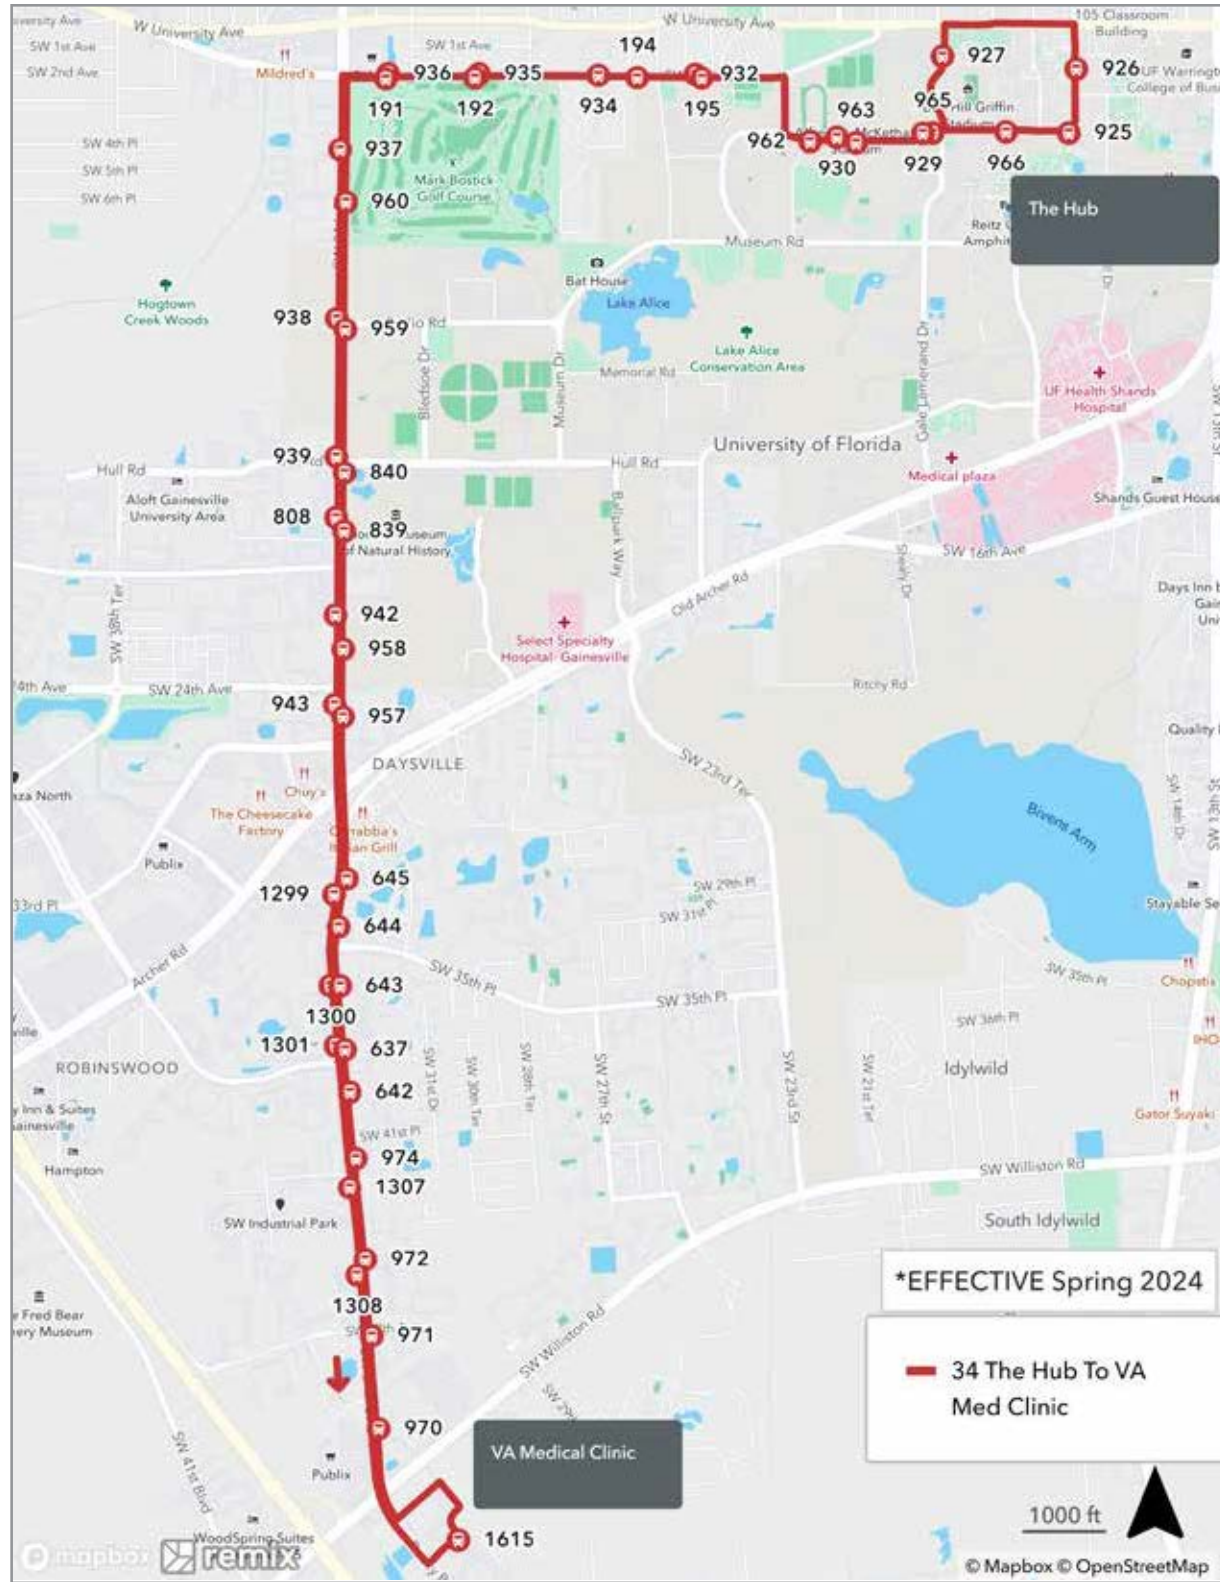

Days	Wait Time	First run	Last run
Monday-Friday	Every 20-50 min.	Lexington 6:45am	The Hub 11:00pm
Saturday / Sunday	No Service.		

NOTE: Decrease in frequency on weekdays. Service ends at 11:00pm.

To Lexington Crossing			
MONDAY THROUGH FRIDAY			
A The Hub	B Westgate Plaza	C VA Hospital	
7:56	8:08	8:24	R
8:56	9:08	9:24	R
9:56	10:08	10:24	R
10:56	11:08	11:24	R
11:56	12:08	12:24	R
12:56	1:08	1:24	R
1:56	2:08	2:24	R
2:56	3:08	3:24	R
3:56	4:08	4:24	R
4:56	5:08	5:24	R
5:56	6:08	6:24	R
6:56	7:04	7:16	R
7:44	7:52	8:04	R
8:34	8:42	8:54	R
9:24	9:32	9:44	R
10:14	10:22	10:34	R

To The Hub			
MONDAY THROUGH FRIDAY			
C VA Hospital	B Westgate Plaza	A The Hub	
7:30	7:44	7:53	R
8:30	8:44	8:53	R
9:30	9:44	9:53	R
10:30	10:44	10:53	R
11:30	11:44	11:53	R
12:30	12:44	12:53	R
1:30	1:44	1:53	R
2:30	2:44	2:53	R
3:30	3:44	3:53	R
4:30	4:44	4:53	R
5:30	5:44	5:53	R
6:30	6:44	6:53	R
7:18	7:32	7:41	R
8:04	8:18	8:27	R
8:54	9:08	9:17	R
9:44	9:58	10:07	R