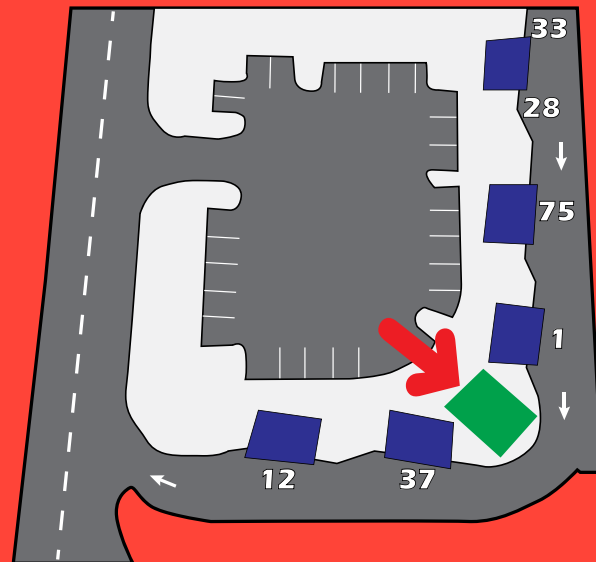

LOCATIONS TO OBTAIN PASSES/SCHEDULES

Passes may be purchased at the following locations:

- **Bus Driver:** All Day/24-Hour Pass and Cash Fare
- **By Mail:** Monthly/31-Day Pass, Semester
- **Pass Rosa Parks RTS Transfer Station:** All Passes
- **Butler Plaza Transfer Station:** All Passes

The Rosa Parks Transfer Station (located)
700 SE 3rd Street

Open Monday through Friday 7am-5pm.

Closed Saturday, Sunday and holidays.

Call (352) 334-2600 and press 1 at prompt for pass information.

Mailing Address:

Rosa Parks Transfer Station, RTS-Station 5
PO Box 490
Gainesville, FL 32627-0490

The Butler Plaza Transfer Station
4231 SW 30th Ave, Gainesville, FL 32627
Open Monday through Friday 8am-4pm.
Closed Saturday, Sunday and holidays.

Call (352) 334-2600 and press 1 at prompt for pass information.

RTS Fare Schedule	Cash Fare (One Way Only)	All Day/ 24-Hour Pass	Monthly/31-Day Pass	Semester Pass
Adults	$1.50	$3.00	$35.00	-
Senior Citizens Age 65+ Valid Photo ID with age Required	$0.75	$3.00	$17.50	-
Students Grade K-12	$0.75	$3.00	$17.50	$60.00
City College Students Valid Student Photo ID Required	$0.75	$3.00	$17.50	$60.00
Medicaid & Medicare Recipients Valid Photo ID and Medicaid/Medicare Card Required	$0.75	$3.00	$17.50	-
Veterans & Active Duty Military Valid Veteran/Military Photo ID Required	$0.75	$3.00	$17.50	-
University of Florida Students, Faculty & Staff	Unlimited Prepaid Access with Valid Gator 1 ID			
Santa Fe Students, Faculty & Staff*	Unlimited Prepaid Access with Valid Santa Fe ID (landscape format)			
Shands*, City of Gainesville & GRU Employees	Unlimited Prepaid Access with Valid Employee Photo ID			
ADA Certified Persons	Unlimited Prepaid Access with Valid ADA Photo ID			

*Contact employer for eligibility Passes not valid for special services. All Day Pass is valid for 24 hours after first use. Monthly Pass is valid for 31 days after first use. Semester Pass is printed with valid dates on back. The prices of passes and fares may change subject to City Commission approval.

SERVICE CHANGES

- NO SERVICE: 19, 21, 28, 29, 36, 38, 39, 40, 46, 76, 118, 121, 126 (WEEKENDS), LATER GATOR D, F, 800, 117, 118, 119, 120, 121, 122, 125, 126, 127 AND 128

- DECREASED FREQUENCY 1 (WEEKENDS), 5 (WEEKDAYS), 9 (WEEKDAYS), 12 (WEEKDAYS), 13 (WEEKDAYS), 20, 23, 33, 34, 35, 36, 37 (WEEKDAYS), 38, 46, 117, 125, 126 (WEEKDAYS), & 127.

- DECREASED SERVICE HOURS (≥ 30 MINS.): 5(WEEKDAYS AND SATURDAYS), 8 (WEEKDAYS), 9 (WEEKDAYS), 12 (WEEKDAYS AND SATURDAYS), 13 (WEEKDAYS), 16 (WEEKDAYS), 17, 20 (WEEKDAYS AND SATURDAYS), 33, 34, 35 (WEEKDAYS), 37, 43

- MINOR CHANGES IN FREQUENCY: 1 (WEEKDAYS).

RTS PROPOSES NO CHANGES TO THE FOLLOWING ROUTES: 2, 3, 6, 7, 11, 15 (WEEKDAYS AND SUNDAYS), 24, 25, 26, 27 (WEEKDAYS), 35 (WEEKENDS), 75