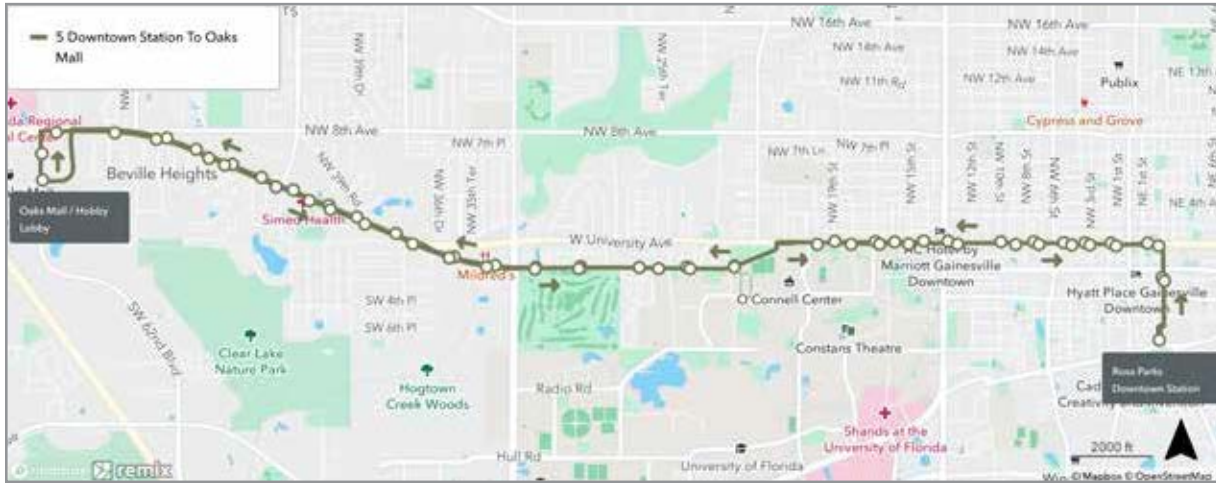

Complete Route

5 ROUTE

ROSA PARKS TRANSFER STATION TO OAKS MALL

Days	Wait Time	First run	Last run
Monday-Friday	Every 24-30 Min.	RPTS 6:00am	Oaks Mall 10:30pm
Saturday	Every 30-60 Min.	RPTS 7:00am	Oaks Mall 7:00pm
Sunday	Every 60 min.	RPTS 10:00am	Oaks Mall 5:30pm

To Oaks Mall			
MONDAY THROUGH FRIDAY			
A Rosa Parks Transfer Station	B Westgate Plaza	C Oaks Mall	
6:00	6:13	6:24	R
6:30	6:43	6:54	R
7:00	7:13	7:24	R
7:30	7:43	7:54	R
8:00	8:13	8:24	R
8:30	8:43	8:54	R
9:00	9:13	9:24	R
9:30	9:43	9:54	R
10:00	10:16	10:29	R
10:24	10:40	10:53	R
10:48	11:04	11:17	R
11:12	11:28	11:41	R
11:36	11:52	12:05	R
12:00	12:16	12:29	R
12:24	12:40	12:53	R
12:48	1:04	1:17	R
1:12	1:28	1:41	R
1:36	1:52	2:05	R
2:00	2:16	2:29	R
2:24	2:40	2:53	R
2:48	3:04	3:17	R
3:12	3:28	3:41	R

To Rosa Parks			
MONDAY THROUGH FRIDAY			
C Oaks Mall	B Westgate Plaza	A Rosa Parks Transfer Station	
6:30	6:39	6:53	R
7:00	7:09	7:23	R
7:30	7:39	7:53	R
8:00	8:09	8:23	R
8:30	8:39	8:53	R
9:00	9:09	9:23	R
9:30	9:39	9:53	R
10:00	10:09	10:23	R
10:37	10:47	11:04	R
11:01	11:11	11:28	R
11:25	11:35	11:52	R
11:49	11:59	12:16	R
12:13	12:23	12:40	R
12:37	12:47	1:04	R
1:01	1:11	1:28	R
1:25	1:35	1:52	R
1:49	1:59	2:16	R
2:18	2:28	2:45	R
2:37	2:47	3:04	R
3:01	3:11	3:28	R
3:25	3:35	3:52	R
3:49	3:59	4:16	R