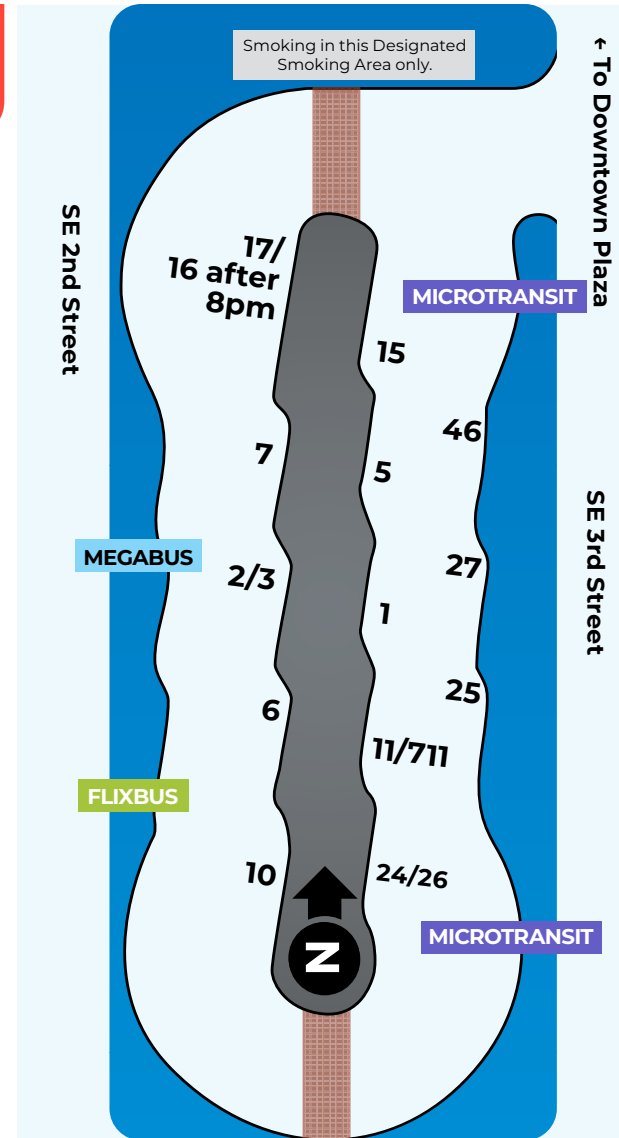

ROSA PARKS TRANSFER STATION

SERVICING ROUTES

1, 2, 3, 5, 6, 7, 10, 11, 15, 16 after 8pm, 17, 24, 25, 26, 27, & 711

ADDRESS

700 SE 3rd Street, is located at the corner of SE 3rd Street and Depot Avenue.

HOURS OF SERVICE

Monday-Friday: 8:00am - 4:00pm.
Closed Saturday, Sunday and holidays.

Customer Service 352-334-2600

PASSES AND SCHEDULES

Passes and schedules may be obtained at the Rosa Parks Transfer Station or Butler Plaza Transfer Station. Call (352) 334-2600, or visit our website, www.go-rt.com.

MAILING ADDRESS

Regional Transit System
Station 5 P.O. Box 490 Gainesville, FL
32627-0490

BUTLER PLAZA TRANSFER STATION

SERVICING ROUTES

1 • 12 • 33 • 37 • 75

ADDRESS

4231 SW 30th Avenue
Gainesville, Florida 32627.

HOURS OF SERVICE

Rosa Parks Downtown Station
Monday-Friday: 8:00am - 4:00pm
Closed Saturday, Sunday and holidays