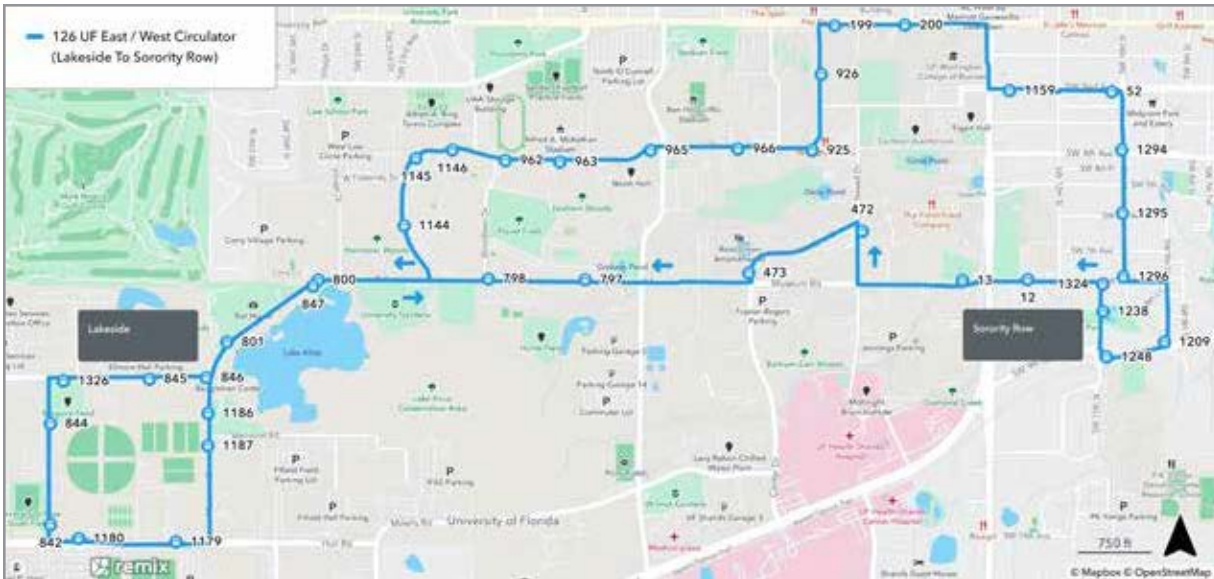

126 ROUTE

SORORITY ROW TO LAKESIDE

Days	Wait Time	First run	Last run
Monday-Friday	Every 40 min.	Sorority Row 5:45 pm	Lakeside 10:45 pm
Saturday / Sunday	No Service.		

To Lakeside		
MONDAY THROUGH FRIDAY		
A Sorority Row	B Reitz Union	C Lakeside
5:45	5:52	6:03
6:25	6:32	6:43
7:05	7:12	7:23
7:45	7:52	8:03
8:25	8:32	8:43
9:05	9:12	9:23
9:45	9:52	10:03
10:25	10:32	10:43

To Sorority Row		
MONDAY THROUGH FRIDAY		
C Lakeside	B The Hub	A Sorority Row
6:05	6:13	6:23
6:45	6:53	7:03
7:25	7:33	7:43
8:05	8:13	8:23
8:45	8:53	9:03
9:25	9:33	9:43
10:05	10:13	10:23
10:45	10:53	11:03