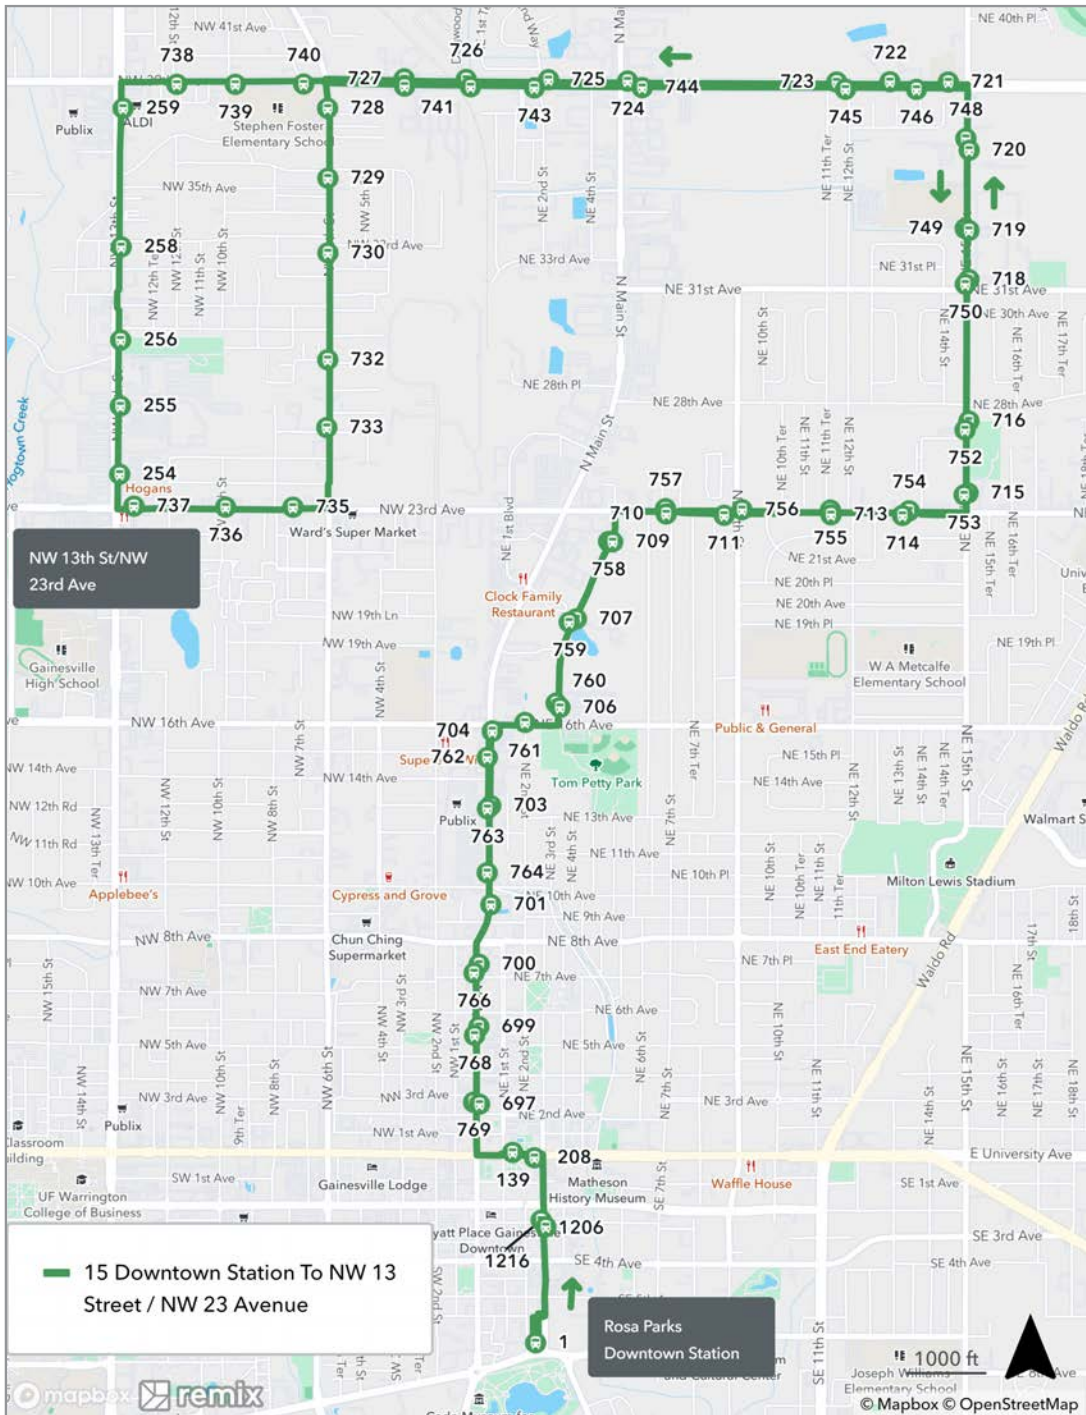

Days	Wait Time	First run	Last run
Monday-Friday	Every 30-60 min.	13th ST 5:27am	13th ST 10:27pm
Saturday	Every 60 min.	RPTS 7:00am	13th ST 5:25pm
Sunday	Every 60 min.	RPTS 10:00am	13th ST 5:25pm