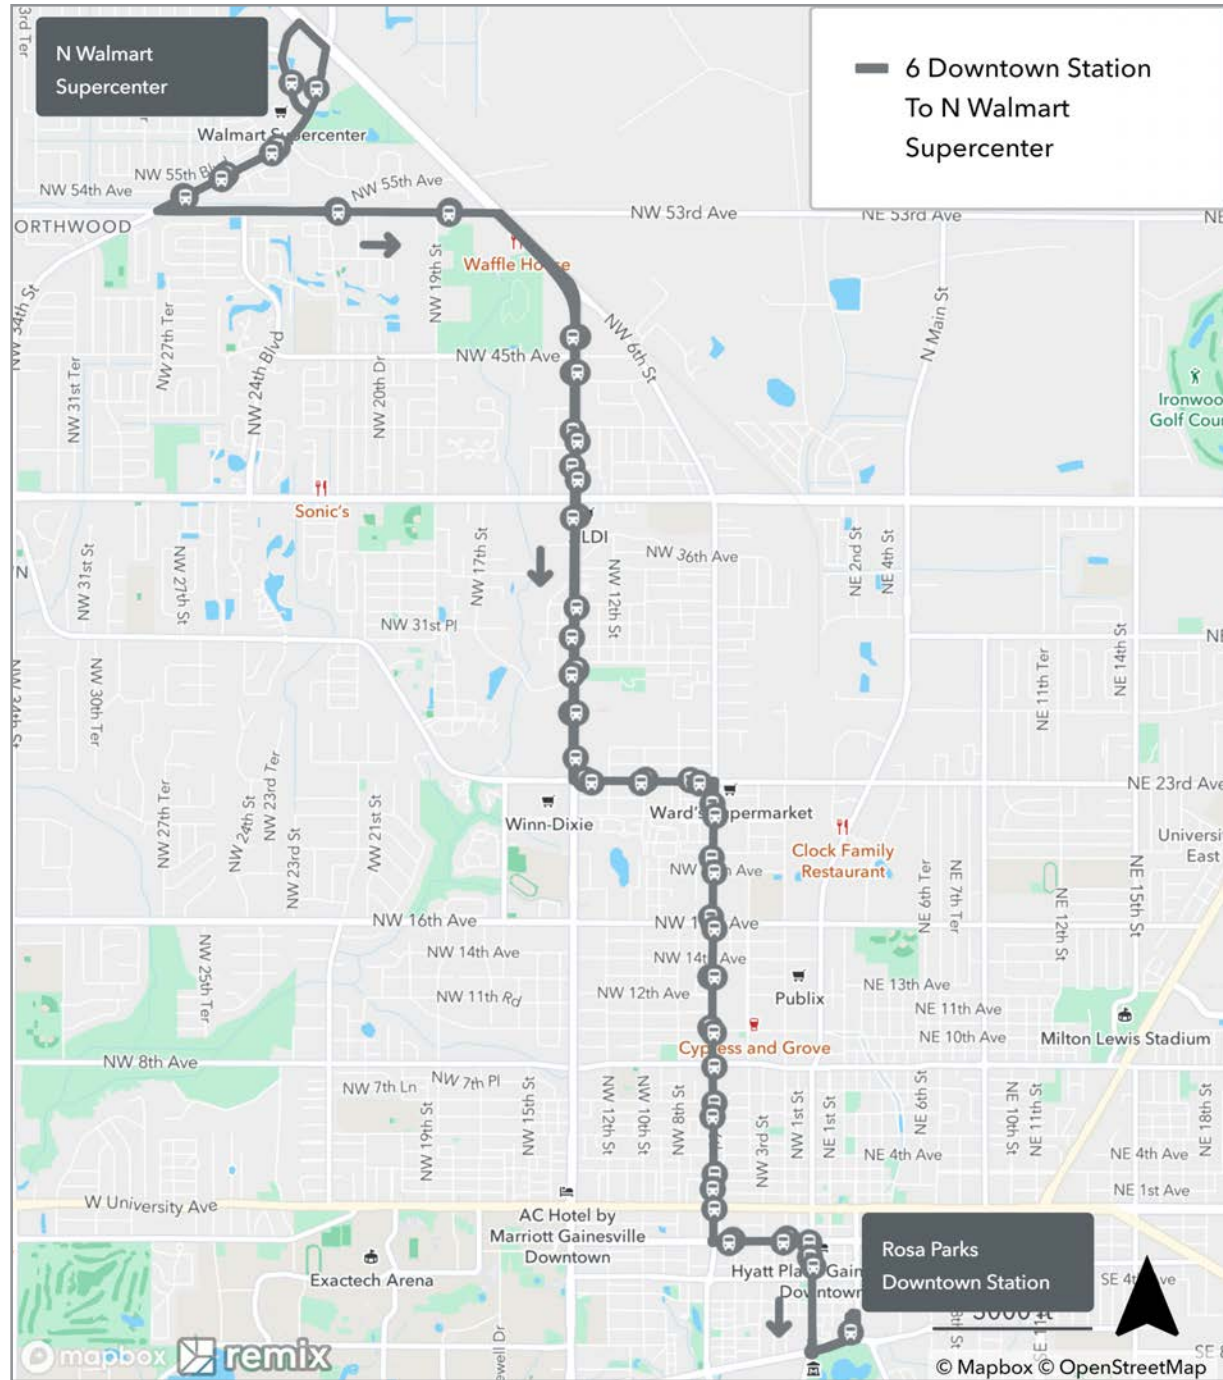

To North Walmart Supercenter			
MONDAY THROUGH FRIDAY			
A Rosa Parks	B NW 6th St / NW 23rd Ave	C N Walmart	
6:00	6:11	6:25	R
7:00	7:11	7:25	R
8:00	8:11	8:25	R
9:00	9:11	9:25	R
10:00	10:11	10:25	R
11:00	11:11	11:25	R
12:00	12:11	12:25	R
1:00	1:11	1:25	R
2:00	2:11	2:25	R
3:00	3:11	3:25	R
4:00	4:11	4:25	R
5:00	5:11	5:25	R
6:00	6:11	6:25	R
7:00	7:11	7:25	R

To Rosa Parks			
MONDAY THROUGH FRIDAY			
C N Walmart	B NW 6th St / NW 23rd Ave	A Rosa Parks	
6:28	6:42	6:55	R
7:28	7:42	7:55	R
8:28	8:42	8:55	R
9:28	9:42	9:55	R
10:28	10:42	10:55	R
11:28	11:42	11:55	R
12:28	12:42	12:55	R
1:28	1:42	1:55	R
2:28	2:42	2:55	R
3:28	3:42	3:55	R
4:28	4:42	4:55	R
5:28	5:42	5:55	R
6:28	6:42	6:55	R
7:28	7:42	7:55	R

To North Walmart Supercenter			
SATURDAY			
A Rosa Parks	B NW 6th St / NW 23rd Ave	C N Walmart	
8:00	8:07	8:22	
10:00	10:07	10:22	
12:00	12:07	12:22	
2:00	2:07	2:22	
4:00	4:07	4:22	

To Rosa Parks			
SATURDAY			
C N Walmart	B NW 6th St / NW 23rd Ave	A Rosa Parks	
8:28	8:42	8:51	
10:28	10:42	10:51	
12:28	12:42	12:51	
2:28	2:42	2:51	
4:28	4:42	4:51	

Days	Wait Time	First run	Last run
Monday-Friday	Every 60 min.	RPTS 6:00am	N Walmart 7:28pm
Saturday	Every 120 min.	RPTS 8:00am	N Walmart 4:28pm
Sunday	No Service.