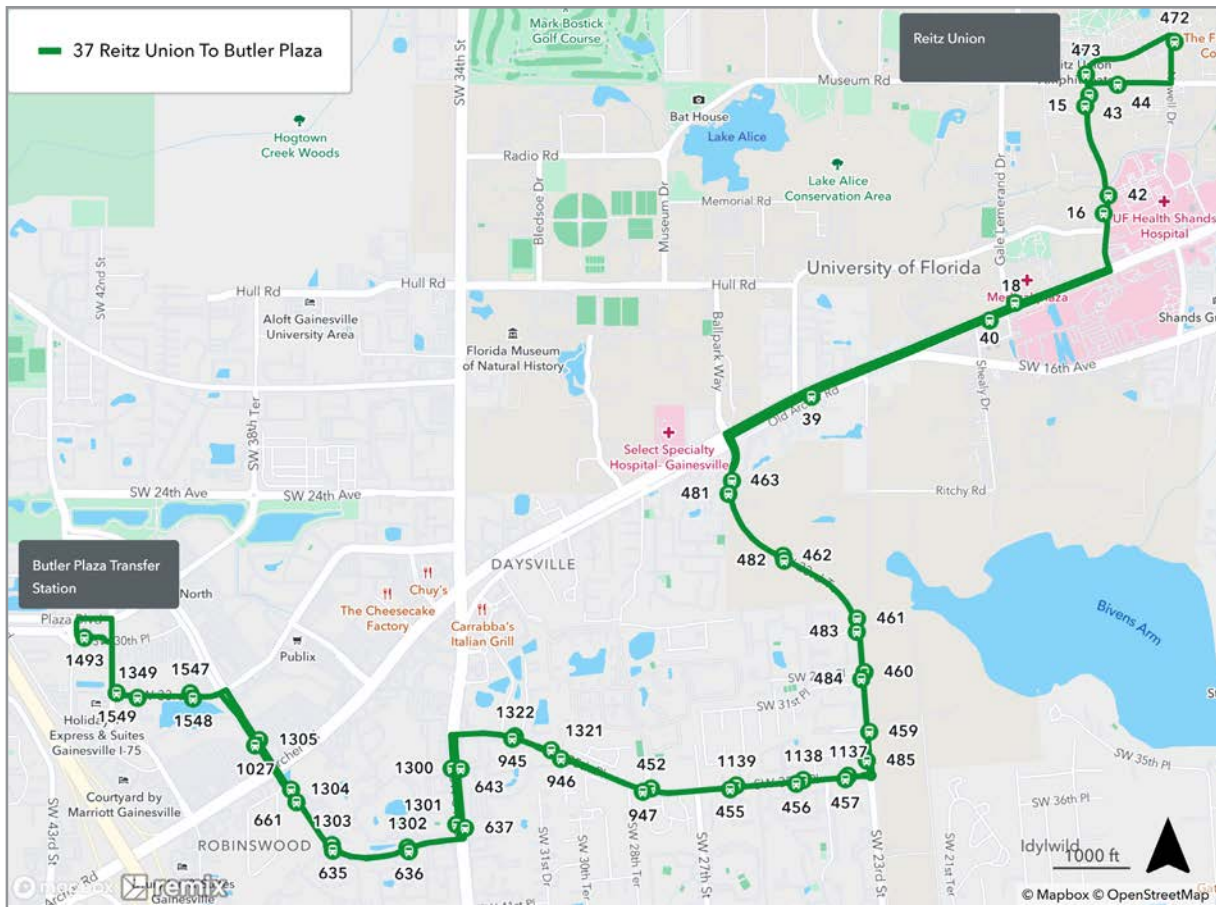

37

ROUTE

REITZ UNION TO BUTLER PLAZA TRANSFER STATION

Days	Wait Time	First run	Last run
Monday-Friday	Every 52-60 min.	BPTS 7:05am	BPTS 10:13pm
Saturday	Every 50 min.	Reitz Union 8:48am	BPTS 7:10pm
Sunday	Every 50 min.	BPTS 10:00am	BPTS 5:30pm

NOTE: Decrease in frequency on weekdays.

To Reitz Union			
MONDAY THROUGH FRIDAY			
A Reitz Union	B University Commons	C Butler Plaza	
7:28	7:35	7:48	R
8:20	8:27	8:40	R
9:12	9:19	9:32	R
10:04	10:11	10:24	R
10:56	11:03	11:16	R
11:48	11:55	12:08	R
12:40	12:47	1:00	R
1:32	1:39	1:52	R
2:24	2:34	2:50	R
3:24	3:34	3:50	R
4:24	4:34	4:50	R

To Butler Plaza			
MONDAY THROUGH FRIDAY			
C Butler Plaza	B University Commons	A Reitz Union	
7:05	7:17	7:28	R
7:57	8:09	8:20	R
8:49	9:01	9:12	R
9:41	9:53	10:04	R
10:33	10:45	10:56	R
11:25	11:37	11:48	R
12:17	12:29	12:40	R
1:09	1:21	1:32	R
2:01	2:13	2:24	R
3:01	3:13	3:24	R
4:01	4:13	4:24	R
5:01	5:13	5:24	R