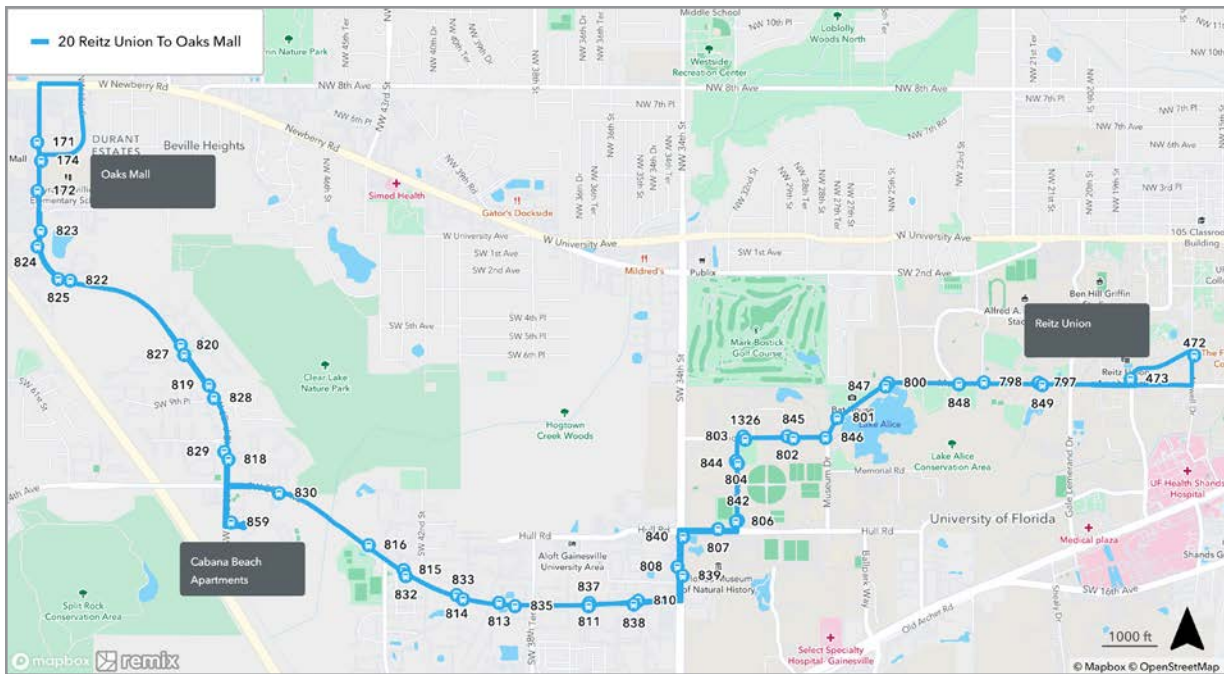

Days	Wait Time	First run	Last run
Monday-Friday	Every 15-30 min.	Oaks Mall 6:00am	Oaks Mall 11:00pm
Saturday	Every 30-60 min.	Reitz Union 7:00am	Oaks Mall 7:30pm
Sunday	Every 60 min.	Reitz Union 10:00am	Oaks Mall 5:30pm

NOTE: Service inside Cabana Beach Apt. decreases frequency on weekends and weekday. Service ends at 11:0pm

To Oaks Mall			
MONDAY THROUGH FRIDAY			
A Reitz Union	B 34th St Plaza	C Oaks Mall	
6:30	6:40	6:55	R
6:45	6:55	7:10	
7:00	7:10	7:25	R
7:15	7:25	7:40	
7:30	7:40	7:55	R
7:45	7:55	8:10	
8:00	8:10	8:25	R
8:15	8:25	8:40	
8:30	8:40	8:55	R
8:45	8:55	9:10	
9:00	9:10	9:25	R
9:15	9:25	9:40	

To Reitz Union			
MONDAY THROUGH FRIDAY			
C Oaks Mall	B 34th St Plaza	A Reitz Union	
6:00	6:15	6:30	R
6:15	6:30	6:45	
6:30	6:45	7:00	R
6:45	7:00	7:15	
7:00	7:15	7:30	R
7:15	7:30	7:45	
7:30	7:45	8:00	R
7:45	8:00	8:15	
8:00	8:15	8:30	R
8:15	8:30	8:45	
8:30	8:45	9:00	R
8:45	9:00	9:15	
9:00	9:15	9:30	R
9:15	9:30	9:45	
9:30	9:45	10:00	R
9:45	10:00	10:15