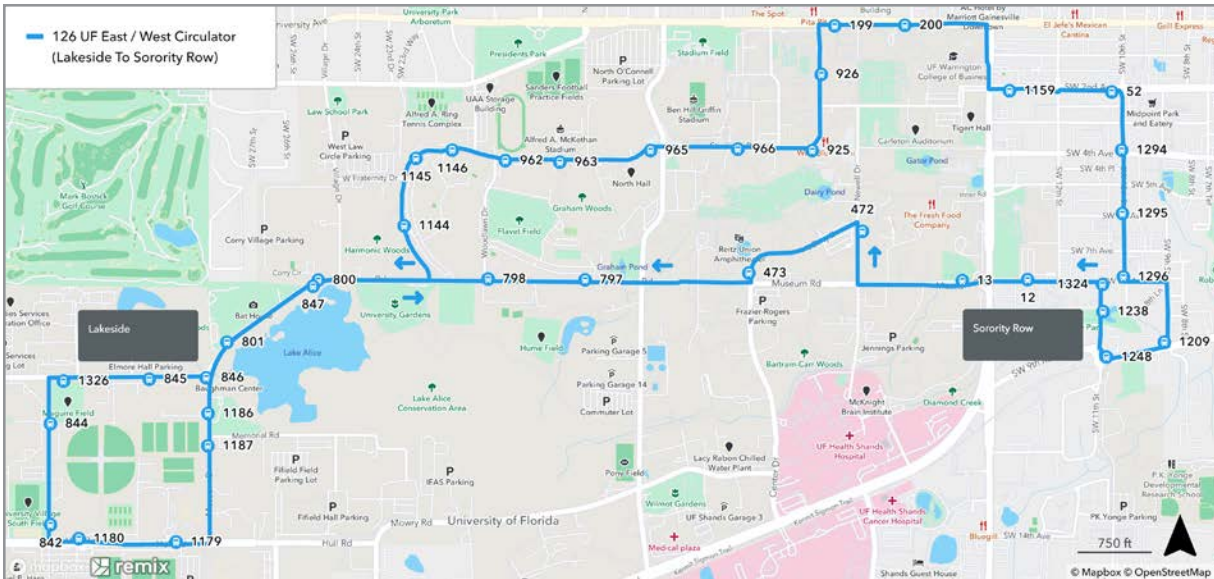

126 ROUTE

SORORITY ROW TO SW 2ND AVENUE (LAKESIDE)

Days	Wait Time	First run	Last run
Monday-Friday	Every 40 min.	Sorority Row 5:45 pm	Lakeside 10:45 pm
Saturday / Sunday	No Service.		

NOTE: Decrease in frequency on weekdays. **No service on weekends.**

To SW 2nd Avenue		
MONDAY THROUGH FRIDAY		
A Sorority Row	B Reitz Union	C Lakeside
6:55	7:02	7:13
7:15	7:22	7:33
7:35	7:42	7:53
7:55	8:02	8:13
8:15	8:22	8:33
8:35	8:42	8:53
8:55	9:02	9:13
9:15	9:22	9:33
9:35	9:42	9:53
9:55	10:02	10:13
10:15	10:22	10:33
10:35	10:42	10:53

To Eastwood Sorority Row		
MONDAY THROUGH FRIDAY		
C Lakeside	B The Hub	A Sorority Row
7:15	7:23	7:33
7:35	7:43	7:53
7:55	8:03	8:13
8:15	8:23	8:33
8:35	8:43	8:53
8:55	9:03	9:13
9:15	9:23	9:33
9:35	9:43	9:53
9:55	10:03	10:13
10:15	10:23	10:33
10:35	10:43	10:53
10:55	11:03	11:13