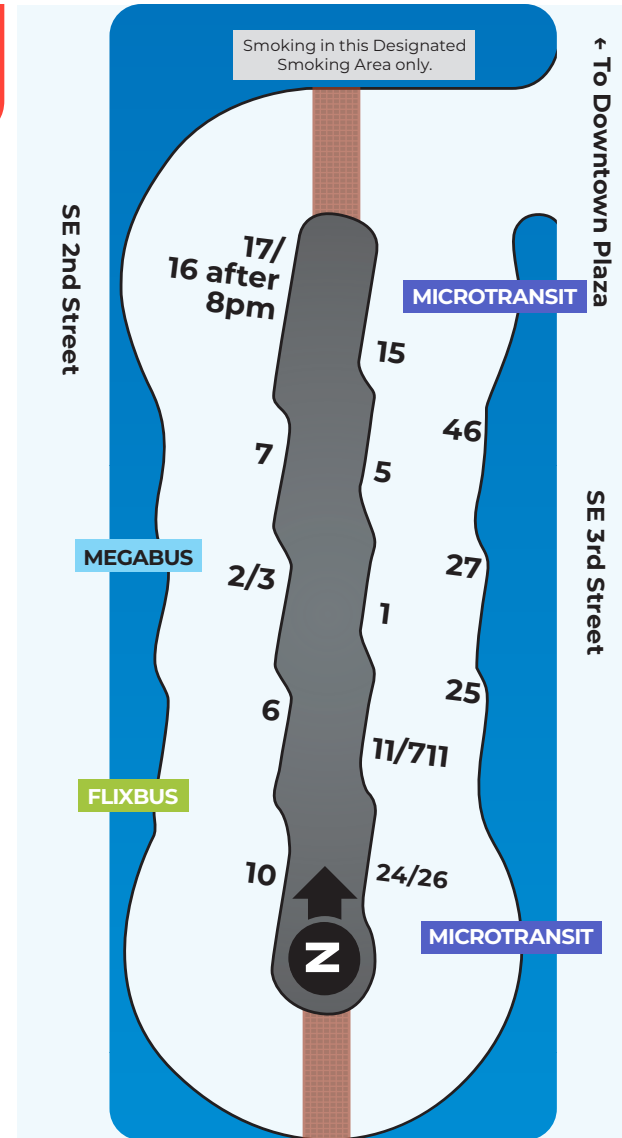

ROSA PARKS TRANSFER STATION

SERVICING ROUTES

1, 2, 3, 5, 6, 7, 10, 11, 15, 16 after 8pm, 17, 24, 25, 26, 27, & 711

ADDRESS

700 SE 3rd Street, is located at the corner of SE 3rd Street and Depot Avenue.

HOURS OF SERVICE

Monday-Friday: 8:00am - 4:00pm.
Closed Saturday, Sunday and holidays.

Customer Service 352-334-2600

PASSES AND SCHEDULES

Passes and schedules may be obtained at the Rosa Parks Transfer Station or Butler Plaza Transfer Station. Call (352) 334-2600, or visit our website, www.go-rt.com.

MAILING ADDRESS

Regional Transit System
Station 5 P.O. Box 490 Gainesville, FL
32627-0490

BUTLER PLAZA TRANSFER STATION

SERVICING ROUTES

1 • 12 • 33 • 37 • 75

ADDRESS

4231 SW 30th Avenue
Gainesville, Florida 32627.

HOURS OF SERVICE

Rosa Parks Downtown Station
Monday-Friday: 8:00am - 4:00pm
Closed Saturday, Sunday and holidays