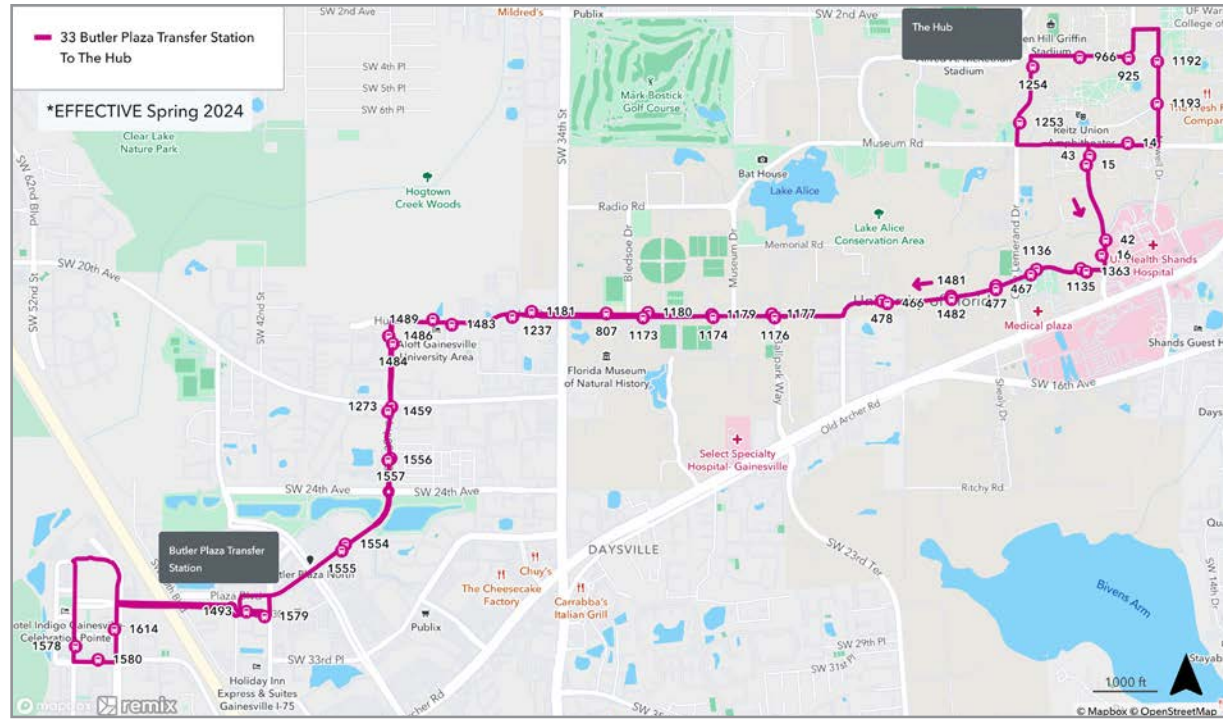

To Butler Plaza			
MONDAY THROUGH FRIDAY			
A	B	C	
Butler Plaza	Cultural Plaza	Midtown	
6:50	7:07	7:17	R
7:20	7:37	7:47	R
7:50	8:07	8:17	R
8:20	8:37	8:47	R
8:50	9:07	9:17	R
9:20	9:37	9:47	R
9:50	10:07	10:17	R
10:20	10:37	10:47	R
10:50	11:07	11:17	R
11:20	11:37	11:47	R
11:50	12:07	12:17	R
12:20	12:37	12:47	R
12:50	1:07	1:17	R
1:20	1:37	1:47	R
1:50	2:07	2:17	R
2:20	2:37	2:47	R
2:50	3:07	3:17	R
3:20	3:37	3:47	R
3:50	4:07	4:17	R
4:20	4:37	4:47	R
4:50	5:07	5:17	R
5:20	5:37	5:47	R
5:50	6:07	6:17	R
6:20	6:37	6:47	R
6:50	7:07	7:17	R
7:20	7:37	7:47	R
7:50	8:07	8:17	R
8:20	8:37	8:47	R
8:50	9:07	9:17	R
9:20	9:37	9:47	R
9:50	10:07	10:17	R
10:20	10:37	10:47	R

To Hub			
MONDAY THROUGH FRIDAY			
C	B	A	
Midtown	Cultural Plaza	Butler Plaza	
7:17	7:35	7:42	R
7:47	8:05	8:12	R
8:17	8:35	8:42	R
8:47	9:05	9:12	R
9:17	9:35	9:42	R
9:47	10:05	10:12	R
10:17	10:35	10:42	R
10:47	11:05	11:12	R
11:17	11:35	11:42	R
11:47	12:05	12:12	R
12:17	12:35	12:42	R
12:47	1:05	1:12	R
1:17	1:35	1:42	R
1:47	2:05	2:12	R
2:17	2:35	2:42	R
2:47	3:05	3:12	R
3:17	3:35	3:42	R
3:47	4:05	4:12	R
4:17	4:35	4:42	R
4:47	5:05	5:12	R
5:17	5:35	5:42	R
5:47	6:05	6:12	R
6:17	6:35	6:42	R
6:47	7:05	7:12	R
7:17	7:35	7:42	R
7:47	8:05	8:12	R
8:17	8:35	8:42	R
8:47	9:05	9:12	R
9:17	9:35	9:42	R
9:47	10:05	10:12	R
10:17	10:35	10:42	R