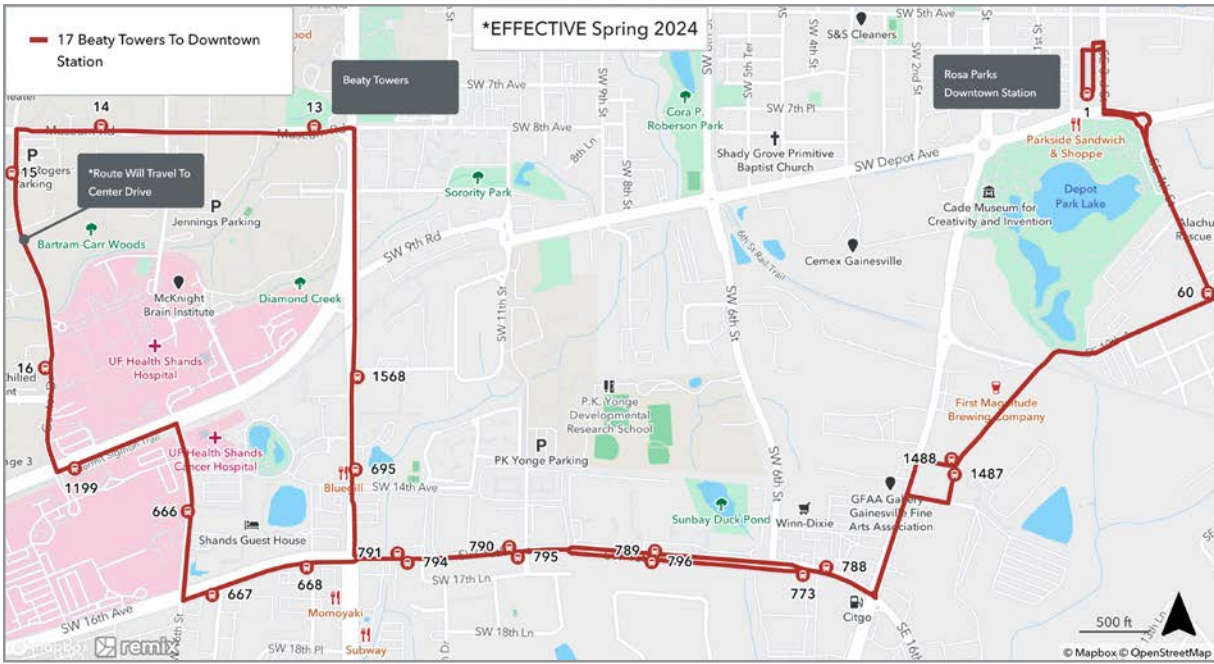

Days	Wait Time	First run	Last run
Monday-Friday	Every 40 min.	RPTS 6:20am	UF Health 7:18pm
Saturday / Sunday	No Service.		

Route 17 EFFECTIVE Spring 2024

Outbound: From Beaty Towers, left on Center Drive, left on Center Drive. Left on Archer Road. Right on SW 16th Street. Left on SW 16th Avenue. Left on Main Street. Right on SE 13th Road. Left on SE 1st Street/becomes SE Veitch Street/becomes SE 10th Avenue. Left onto SE 4th Street. Left on Depot Avenue. Right on SE 3rd Street. Left to Rosa Parks Station.

Inbound: From Downtown Station, right on SE 3rd Street. Left onto Depot Avenue. Right on SE 4th Street. Right on SE 10th Avenue/becomes SE Veitch Street. Right on SE 13th Avenue. Left on Main Street. Right on SW 16th Avenue. Right on SW 13th Street. Left on Museum Road.

To Rosa Parks		
MONDAY THROUGH FRIDAY		
A Beaty Towers	B Sugar Hill	
6:38	6:55	R
7:18	7:35	R
7:58	8:15	R
8:38	8:55	R
9:18	9:35	R
9:58	10:15	R
10:38	10:55	R
11:18	11:35	R

To Beaty Towers		
MONDAY THROUGH FRIDAY		
B Sugar Hill	A Beaty Towers	
6:20	6:38	R
7:00	7:18	R
7:40	7:58	R
8:20	8:38	R
9:00	9:18	R
9:40	9:58	R
10:20	10:38	R
11:00	11:18	R
11:40	11:58	R