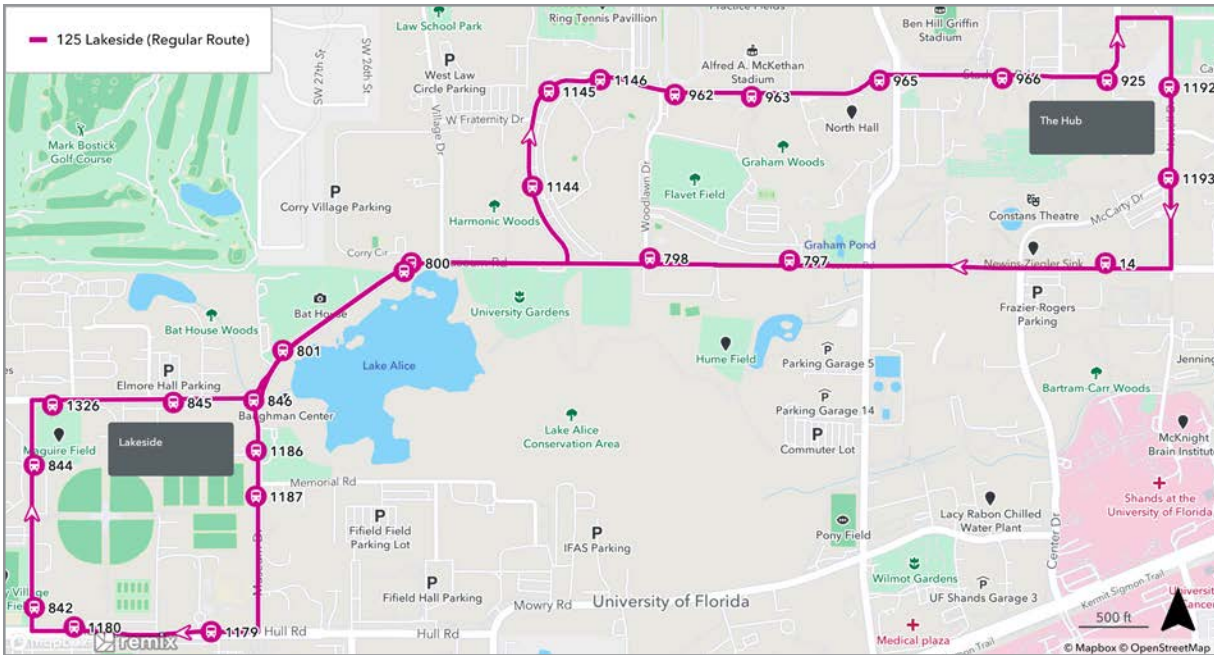

125 ROUTE

THE HUB TO LAKESIDE

Days	Wait Time	First run	Last run
Monday-Friday	Every 15-30 min.	Lakeside 7:15 am	The Hub 5:10 pm
Saturday / Sunday	No Service.		

To Lakeside	
MONDAY THROUGH FRIDAY	
A The Hub	B Lakeside
7:25	7:42
7:55	8:12
8:10	8:27
8:25	8:42
8:40	8:57
8:55	9:12
9:10	9:27
9:25	9:42
9:40	9:57
9:55	10:12
10:10	10:27
10:25	10:42
10:40	10:57
10:55	11:12
11:10	11:27
11:25	11:42
11:40	11:57
11:55	12:12
12:10	12:27

To The Hub	
MONDAY THROUGH FRIDAY	
B Lakeside	A The Hub
7:15	7:25
7:45	7:55
8:00	8:10
8:15	8:25
8:30	8:40
8:45	8:55
9:00	9:10
9:15	9:25
9:30	9:40
9:45	9:55
10:00	10:10
10:15	10:25
10:30	10:40
10:45	10:55
11:00	11:10
11:15	11:25
11:30	11:40
11:45	11:55
12:00	12:10
12:15	12:25
12:30	12:40