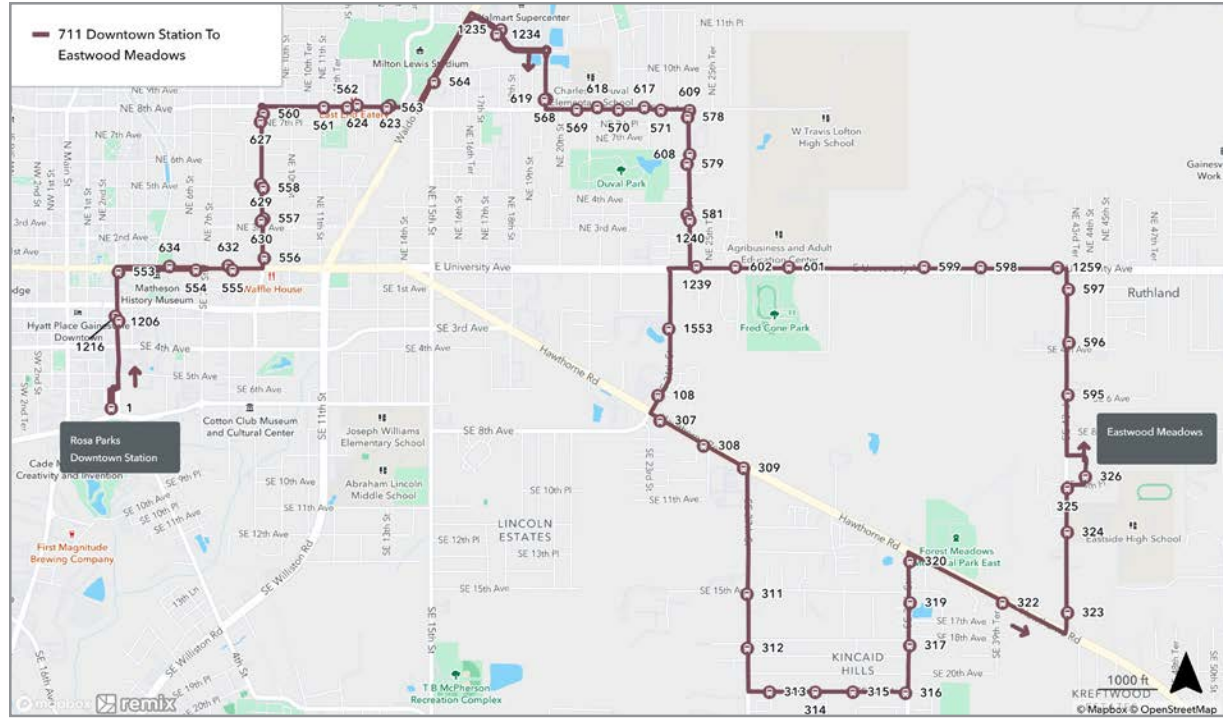

To Eastwood Meadows		
MONDAY THROUGH FRIDAY		
<b>A</b> Downtown Station	<b>B</b> Eastwood Meadows	
6:00	6:30	R
7:00	7:30	R
8:00	8:30	R
4:30	5:00	R
5:30	6:00	R
6:30	7:00	R
7:30	8:00	R

To Rosa Parks		
MONDAY THROUGH FRIDAY		
<b>B</b> Eastwood Meadows	<b>A</b> Downtown Station	
5:30	6:00	R
6:30	7:00	R
7:30	8:00	R
8:30	9:00	R
5:00	5:30	R
6:00	6:30	R
7:00	7:30	R