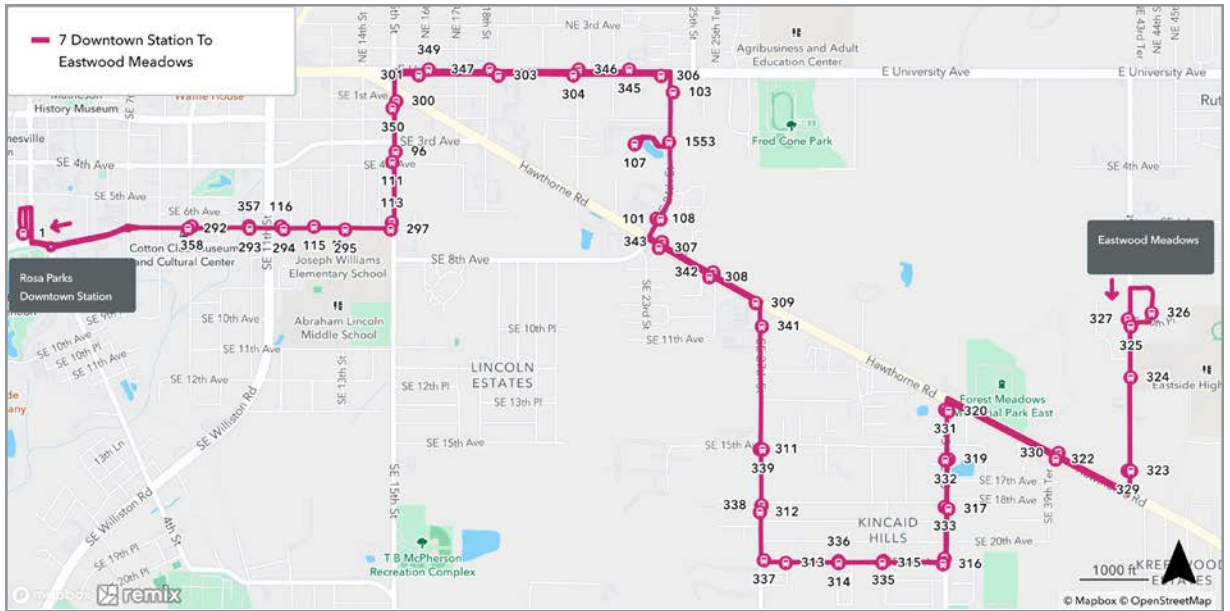

7

ROUTE

ROSA PARKS TRANSFER STATION TO EASTWOOD MEADOWS

Days	Wait Time	First run	Last run
Monday-Friday	Every 60 min.	RPTS 6:00am	Eastwood Meadows 7:30pm
Saturday / Sunday	No Service.		

To Eastwood Meadows			
MONDAY THROUGH FRIDAY			
A Rosa Parks	B Health Dept.	C Eastwood Meadows	
6:00	6:08	6:20	R
7:00	7:08	7:20	R
8:00	8:08	8:20	R
9:00	9:08	9:20	R
10:00	10:08	10:20	R
11:00	11:08	11:20	R
12:00	12:08	12:20	R
1:00	1:08	1:20	R
2:00	2:08	2:20	R
3:00	3:08	3:20	R
4:00	4:08	4:20	R
5:00	5:08	5:20	R
6:00	6:08	6:20	R
7:00	7:08	7:20	R

To Rosa Parks			
MONDAY THROUGH FRIDAY			
C Eastwood Meadows	B Health Dept.	A Rosa Parks	
6:30	6:40	6:50	R
7:30	7:40	7:50	R
8:30	8:40	8:50	R
9:30	9:40	9:50	R
10:30	10:40	10:50	R
11:30	11:40	11:50	R
12:30	12:40	12:50	R
1:30	1:40	1:50	R
2:30	2:40	2:50	R
3:30	3:40	3:50	R
4:30	4:40	4:50	R
5:30	5:40	5:50	R
6:30	6:40	6:50	R
7:30	7:40	7:50	R