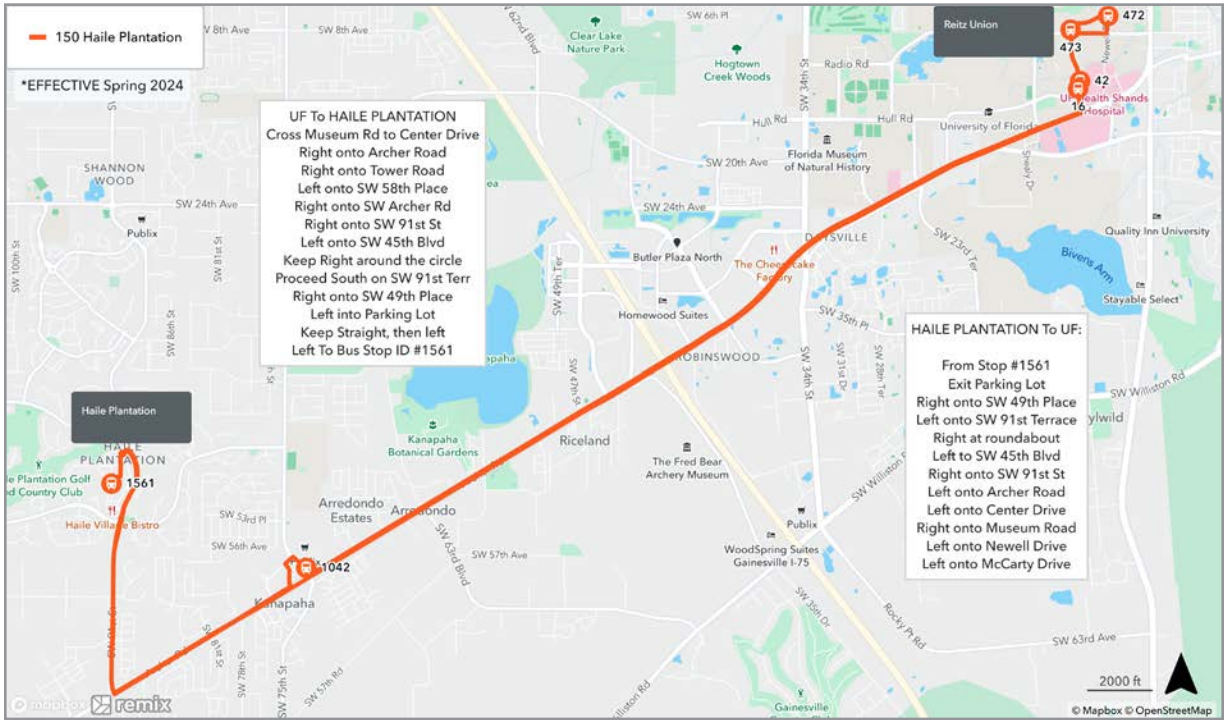

150 ROUTE

HAILE PLANTATION TO REITZ UNION

Days	Wait Time	First run	Last run
Monday-Friday	Every 30-60 min.	Haile 6:30am	Reitz Union 6:30pm
Saturday / Sunday	No Service.		

To Reitz Union	
MONDAY THROUGH FRIDAY	
A Haile Plantation	B Reitz Union
6:30	6:55
7:00	7:25
7:30	7:55
8:00	8:25
8:30	8:55
9:00	9:25
4:00	4:25
4:30	4:55
5:00	5:25
5:30	5:55
6:00	6:25

To Haile Plantation	
MONDAY THROUGH FRIDAY	
B Reitz Union	A Haile Plantation
7:00	7:25
7:30	7:55
8:00	8:25
8:30	8:55
9:00	9:25
3:30	3:55
4:00	4:25
4:30	4:55
5:00	5:25
5:30	5:55
6:00	6:25
6:30	6:55