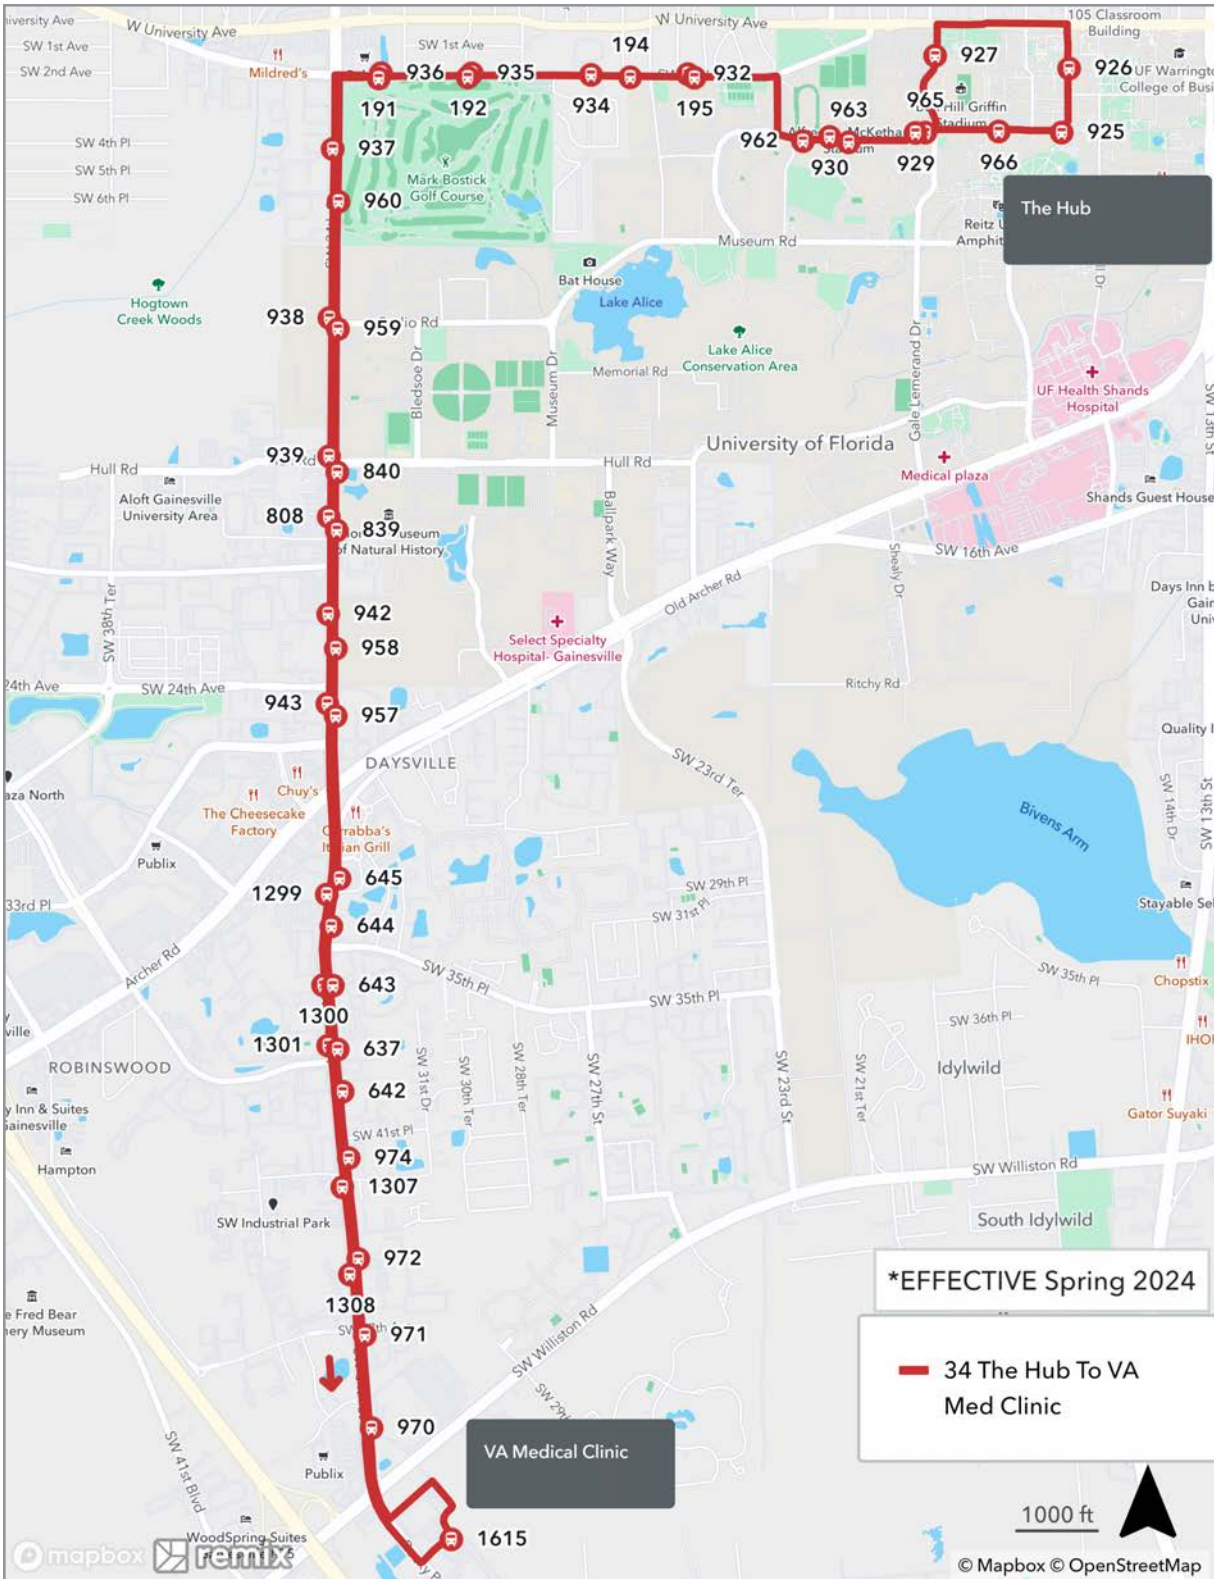

34

ROUTE

THE HUB TO VA HOSPITAL

Days	Wait Time	First run	Last run
Monday-Friday	Every 20-50 min.	Lexington 6:45am	The Hub 11:00pm
Saturday / Sunday	No Service.		

NOTE: Decrease in frequency on weekdays. Service ends at 11:00pm.