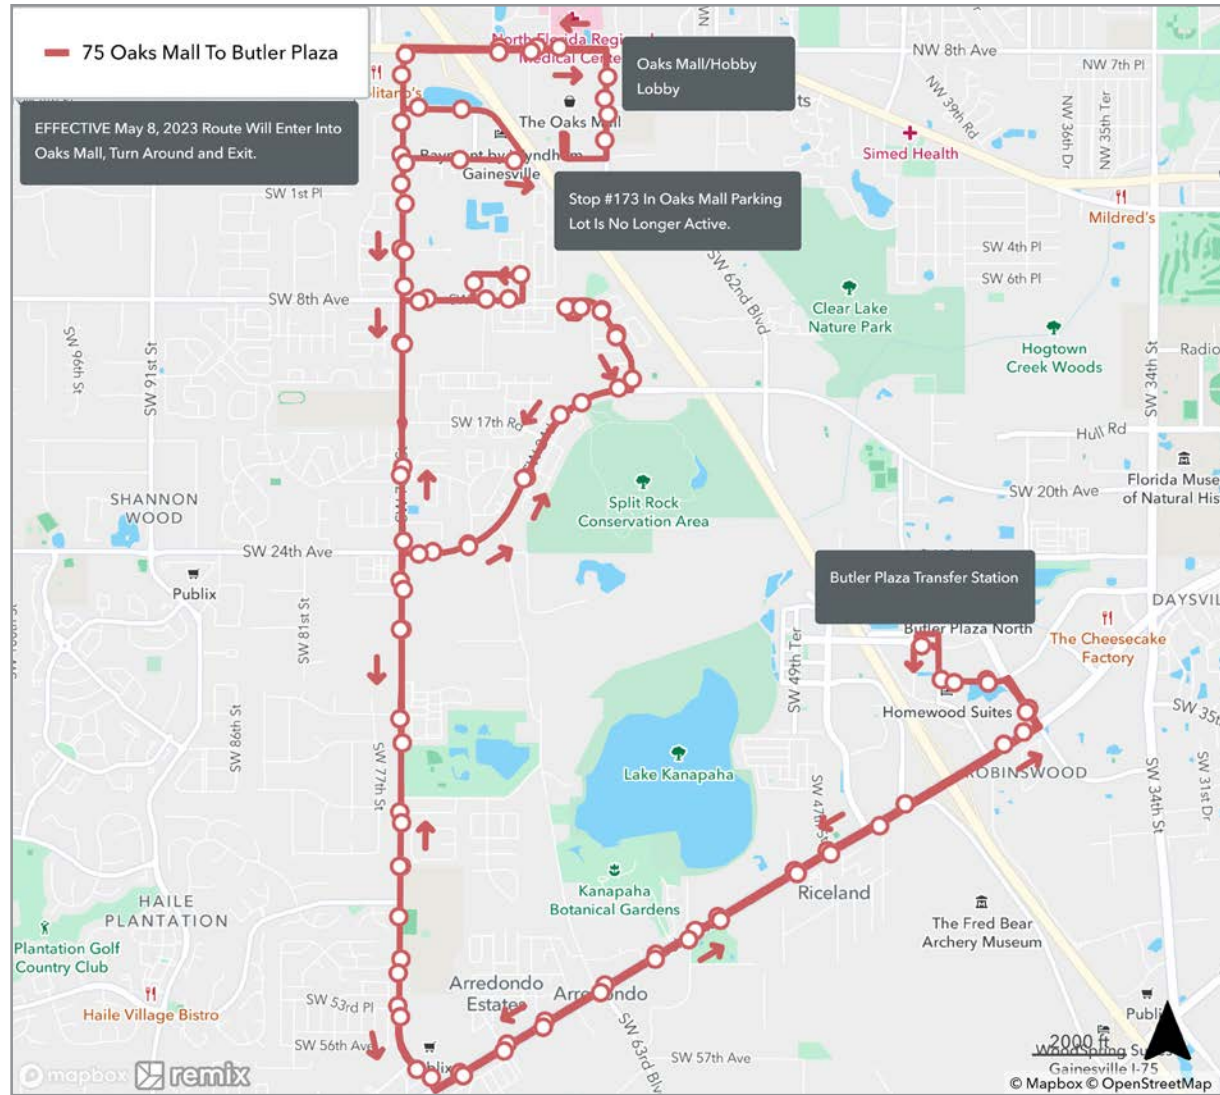

Days	Wait Time	First run	Last run
Monday-Friday	Every 35-65 min.	Oaks Mall 5:40am	Oaks Mall 9:30pm
Saturday	Every 120 min.	Oaks Mall 5:30am	BPTS 6:33pm
Sunday	Every 120 min.	Oaks Mall 9:30am	BPTS 4:30pm

To Butler Plaza Transfer Station					
MONDAY THROUGH FRIDAY					
A	B	C	D	E	
Oaks Mall	Holly Heights	Linton Oaks	Vet Mem Pk	Butler Plaza	
5:40	5:49	6:00	6:08	6:23	R
6:20	6:29	6:40	6:48	7:03	R
7:00	7:13	7:24	7:32	7:51	R
7:40	7:53	8:04	8:12	8:31	R
8:20	8:33	8:44	8:52	9:11	R
9:00	9:09	9:20	9:28	9:43	R
9:40	9:49	10:00	10:08	10:23	R

To Oaks Mall					
MONDAY THROUGH FRIDAY					
E	D	C	B	A	
Butler Plaza	Vet Mem Pk	Linton Oaks	Holly Heights	Oaks Mall	
6:00	6:11	6:18	6:27	6:45	R
6:35	6:49	6:56	7:06	7:24	R
7:20	7:34	7:41	7:51	8:09	R
8:00	8:14	8:21	8:31	8:49	R
8:40	8:51	8:58	9:07	9:25	R
9:20	9:31	9:38	9:47	10:05	R
10:15	10:26	10:33	10:42	11:00	R

To Butler Plaza Transfer Station					
MONDAY THROUGH FRIDAY					
A	B	C	D	E	
Oaks Mall	Holly Heights	Linton Oaks	Vet Mem Pk	Butler Plaza	
10:20	10:29	10:40	10:48	11:03	R
11:15	11:28	11:39	11:47	12:06	R
12:15	12:28	12:39	12:47	1:06	R
1:15	1:28	1:39	1:47	2:06	R
2:20	2:33	2:44	2:52	3:11	R
3:20	3:33	3:44	3:52	4:11	R
4:25	4:38	4:49	4:57	5:16	R
5:25	5:38	5:49	5:57	6:16	R
6:30	6:39	6:50	6:58	7:13	R
7:30	7:39	7:50	7:58	8:13	R
8:30	8:39	8:50	8:58	9:13	R
9:30	9:39	9:50	9:58	10:13	R

To Oaks Mall					
MONDAY THROUGH FRIDAY					
E	D	C	B	A	
Butler Plaza	Vet Mem Pk	Linton Oaks	Holly Heights	Oaks Mall	
11:15	11:26	11:33	11:42	12:00	R
12:15	12:29	12:36	12:46	1:04	R
1:15	1:29	1:36	1:46	2:04	R
2:20	2:34	2:41	2:51	3:09	R
3:20	3:34	3:41	3:51	4:09	R
4:25	4:39	4:46	4:56	5:14	R
5:25	5:39	5:46	5:56	6:14	R
6:30	6:44	6:51	7:01	7:19	R
7:30	7:44	7:51	8:01	8:19	R
8:30	8:41	8:48	8:57	9:15	R

To Butler Plaza Transfer Station					
SATURDAY					
A	B	C	D	E	
Oaks Mall	Holly Heights	Linton Oaks	Vet Mem Pk	Butler Plaza	
5:30	5:40	5:51	5:59	6:12	
7:30	7:40	7:51	7:59	8:12	
9:30	9:40	9:51	9:59	10:12	
11:30	11:40	11:51	11:59	12:12	
1:30	1:40	1:52	2:00	2:15	
3:30	3:40	3:52	4:00	4:15	
5:30	5:40	5:52	6:00	6:15	

To Oaks Mall					
SATURDAY					
E	D	C	B	A	
Butler Plaza	Vet Mem Pk	Linton Oaks	Holly Heights	Oaks Mall	
6:30	6:40	6:45	7:00	7:17	
8:30	8:40	8:45	9:00	9:17	
10:30	10:40	10:45	11:00	11:17	
12:30	12:41	12:48	1:00	1:17	
2:30	2:41	2:48	3:00	3:17	
4:30	4:41	4:48	5:00	5:17	
6:33	6:44	6:51	7:03	7:20	

To Butler Plaza Transfer Station					
SUNDAY					
A	B	C	D	E	
Oaks Mall	Holly Heights	Linton Oaks	Vet Mem Pk	Butler Plaza	
9:30	9:40	9:51	9:59	10:12	
11:30	11:40	11:51	11:59	12:12	
1:30	1:40	1:52	2:00	2:15	
3:30	3:40	3:52	4:00	4:15	

To Oaks Mall					
SUNDAY					
E	D	C	B	A	
Butler Plaza	Vet Mem Pk	Linton Oaks	Holly Heights	Oaks Mall	
10:30	10:40	10:45	11:00	11:17	
12:30	12:41	12:48	1:00	1:17	
2:30	2:41	2:48	3:00	3:17	
4:30	4:41	4:48	5:00	5:17