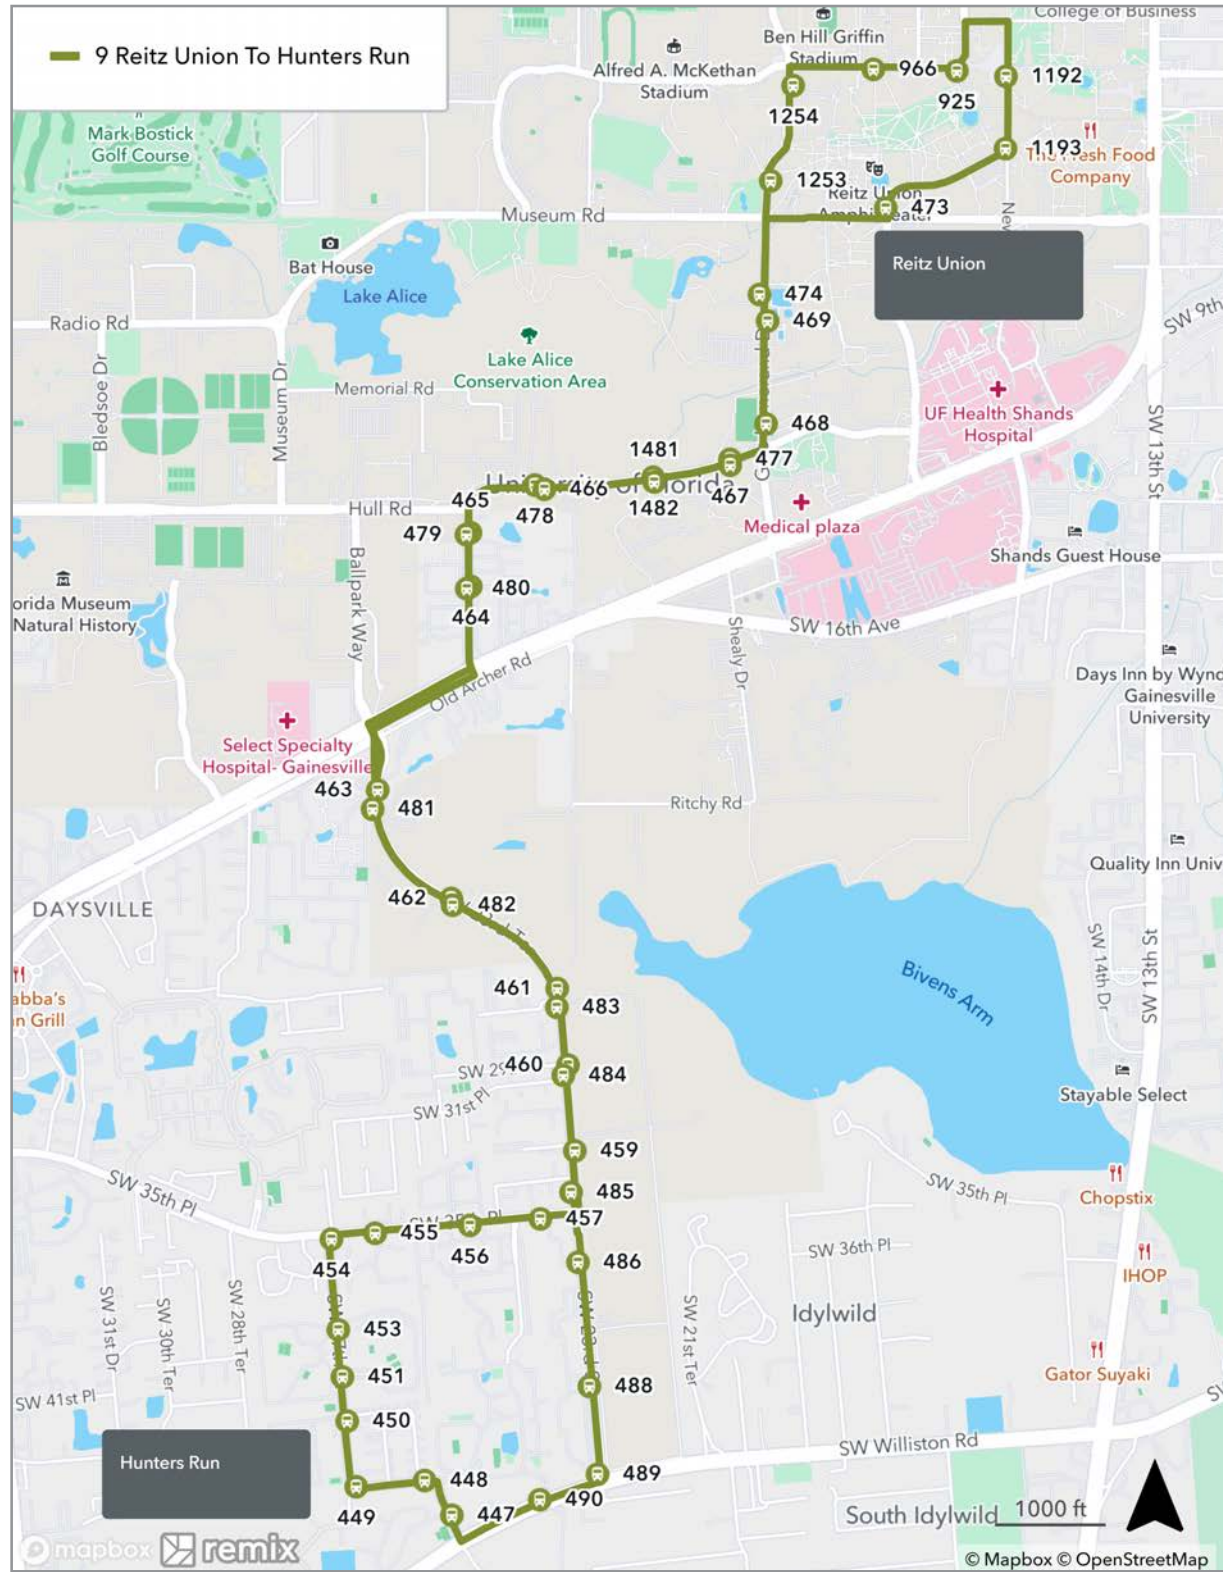

Days	Wait Time	First run	Last run
Monday-Friday	Every 14-40 min.	Hunters Run 6:35am	Reitz Union 10:21pm
Saturday / Sunday	No Service.		

NOTE: Decreased frequency on weekdays. Service ends at 11:00PM.

To Hunters Run			
MONDAY THROUGH FRIDAY			
A Reitz Union	B University Commons	C Hunters Run	
7:00	7:07	7:12	R
7:14	7:21	7:26	
7:28	7:35	7:40	
7:42	7:49	7:54	R
7:56	8:03	8:08	
8:10	8:17	8:22	
8:24	8:31	8:36	R
8:38	8:45	8:50	
8:52	8:59	9:04	
9:06	9:13	9:18	R
9:20	9:27	9:32	
9:34	9:41	9:46	
9:48	9:55	10:00	R
10:02	10:09	10:14	
10:16	10:23	10:28	
10:30	10:37	10:42	R
10:44	10:51	10:56	
10:58	11:05	11:10	
11:12	11:19	11:24	R
11:26	11:33	11:38	
11:40	11:47	11:52	
11:54	12:01	12:06	R
12:08	12:15	12:20	
12:22	12:29	12:34	
12:36	12:43	12:48	R
12:50	12:57	1:02	
1:04	1:11	1:16	
1:18	1:25	1:30	R
1:32	1:39	1:44	
1:46	1:53	1:58	
2:00	2:07	2:12	R
2:14	2:21	2:26	
2:28	2:35	2:40	
2:42	2:49	2:54	R
2:56	3:03	3:08	
3:10	3:17	3:22	
3:24	3:31	3:36	R
3:38	3:45	3:50	

To Reitz Union			
MONDAY THROUGH FRIDAY			
C Hunters Run	B University Commons	A Reitz Union	
6:35	6:43	6:58	R
6:49	6:57	7:12	
7:03	7:11	7:26	
7:17	7:25	7:40	R
7:31	7:39	7:54	
7:45	7:53	8:08	
7:59	8:07	8:22	R
8:13	8:21	8:36	
8:27	8:35	8:50	
8:41	8:49	9:04	R
8:55	9:03	9:18	
9:09	9:17	9:32	
9:23	9:31	9:46	R
9:37	9:45	10:00	
9:51	9:59	10:14	
10:05	10:13	10:28	R
10:19	10:27	10:42	
10:33	10:41	10:56	
10:47	10:55	11:10	R
11:01	11:09	11:24	
11:15	11:23	11:38	
11:29	11:37	11:52	R
11:43	11:51	12:06	
11:57	12:05	12:20	
12:11	12:19	12:34	R
12:25	12:33	12:48	
12:39	12:47	1:02	
12:53	1:01	1:16	R
1:07	1:15	1:30	
1:21	1:29	1:44	
1:35	1:43	1:58	R
1:49	1:57	2:12	
2:03	2:11	2:26	
2:17	2:25	2:40	R
2:31	2:39	2:54	
2:45	2:53	3:08	
2:59	3:07	3:22	R
3:13	3:21	3:36	
3:27	3:35	3:50	
3:41	3:49	4:04	R
3:55	4:03	4:18