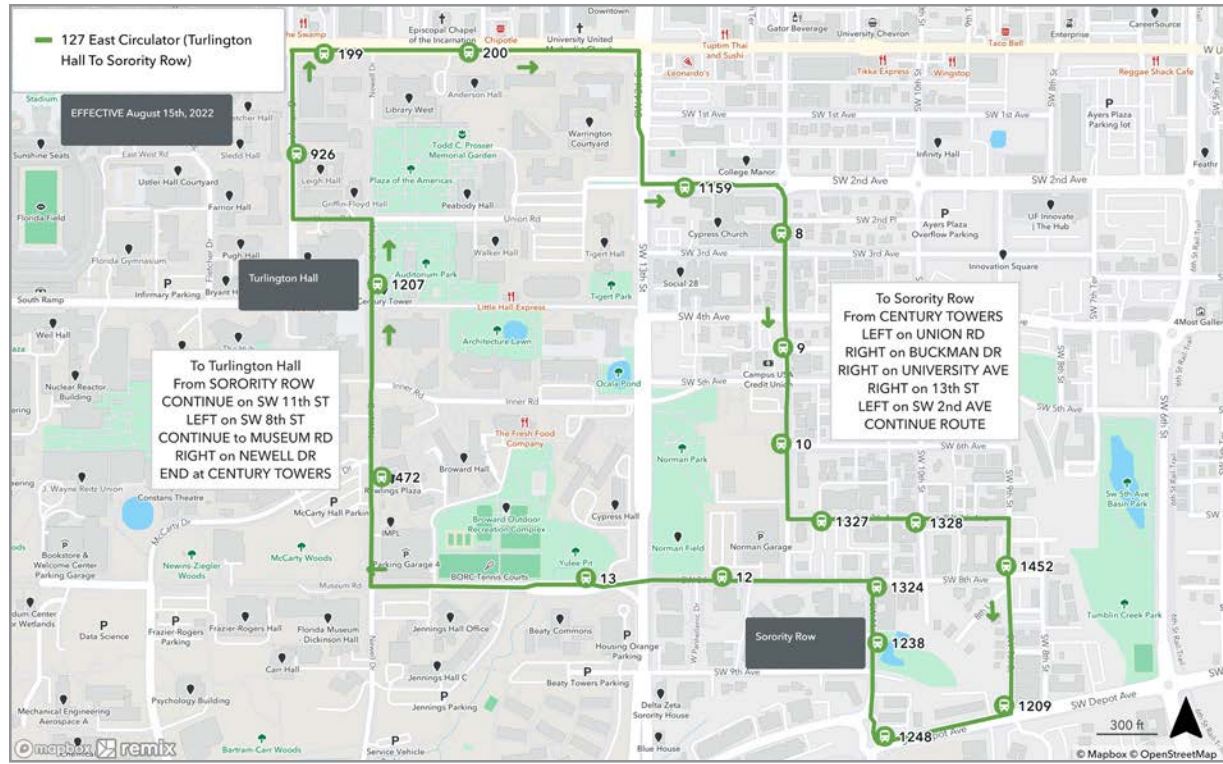

To Eastwood Sorority Row		
MONDAY THROUGH FRIDAY		
C Lakeside	B The Hub	A Sorority Row
7:15	7:23	7:33
7:35	7:43	7:53
7:55	8:03	8:13
8:15	8:23	8:33
8:35	8:43	8:53
8:55	9:03	9:13
9:15	9:23	9:33
9:35	9:43	9:53
9:55	10:03	10:13
10:15	10:23	10:33
10:35	10:43	10:53
10:55	11:03	11:13