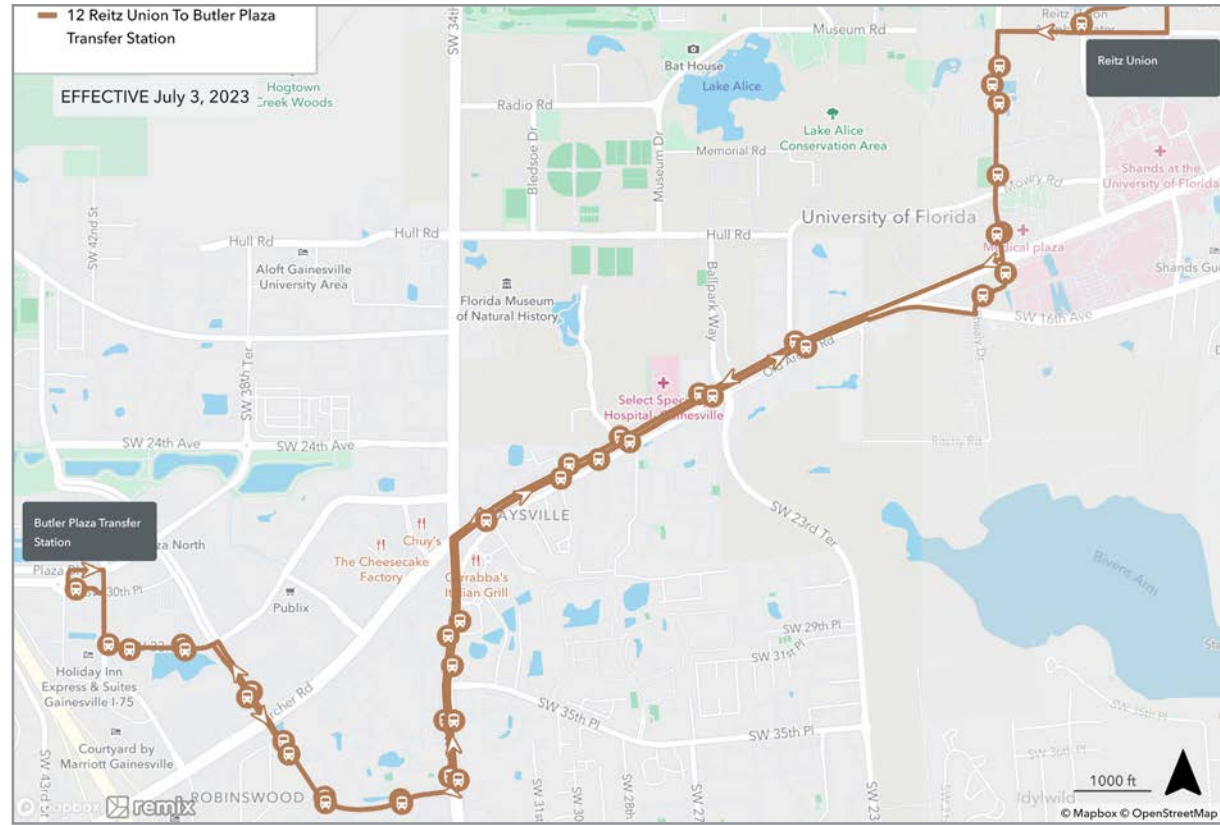

12 ROUTE

REITZ UNION TO BUTLER PLAZA TRANSFER STATION

Days	Wait Time	First run	Last run
Monday-Friday	Every 13-26 min.	BPTS 6:40am	Reitz Union 10:46pm
Saturday	Every 25-50 min.	Reitz Union 9:00am	BPTS 7:22pm
Sunday	Every 50 min.	Reitz Union 10:00am	BPTS 5:30pm

NOTE: Service ends at 11:00pm.

To Butler Plaza			
MONDAY THROUGH FRIDAY			
A Reitz Union	B Country Village	C Butler Plaza	
7:05	7:12	7:22	R
7:31	7:38	7:48	R
7:44	7:51	8:01	
7:57	8:04	8:14	R
8:10	8:17	8:27	
8:23	8:30	8:40	R
8:36	8:43	8:53	
8:49	8:56	9:06	R
9:02	9:09	9:19	
9:15	9:22	9:32	R

To Reitz Union			
MONDAY THROUGH FRIDAY			
C Butler Plaza	B Country Village	A Reitz Union	
6:40	6:53	7:03	R
7:06	7:19	7:29	R
7:19	7:32	7:42	
7:32	7:45	7:55	R
7:45	7:58	8:08	
7:58	8:11	8:21	R
8:11	8:24	8:34	
8:24	8:37	8:47	R
8:37	8:50	9:00	
8:50	9:03	9:13	R
9:03	9:16	9:26	
9:16	9:29	9:39	R
9:29	9:42	9:52	
9:42	9:55	10:05	R

To Butler Plaza			
MONDAY THROUGH FRIDAY			
A Reitz Union	B Country Village	C Butler Plaza	
9:28	9:35	9:45	
9:41	9:48	9:58	R
9:54	10:01	10:11	
10:07	10:14	10:24	R
10:20	10:27	10:37	
10:33	10:40	10:50	R
10:46	10:53	11:03	
10:59	11:06	11:16	R
11:12	11:19	11:29	
11:25	11:32	11:42	R
11:38	11:45	11:55	
11:51	11:58	12:08	R
12:04	12:11	12:21	
12:17	12:24	12:34	R
12:30	12:37	12:47	
12:43	12:50	1:00	R
12:56	1:03	1:13	
1:09	1:16	1:26	R
1:22	1:29	1:39	
1:35	1:42	1:52	R
1:48	1:55	2:05	
2:01	2:08	2:18	R
2:14	2:21	2:31	
2:27	2:34	2:44	R
2:40	2:47	2:57	
2:53	3:00	3:10	R
3:06	3:13	3:23	
3:19	3:26	3:36	R
3:32	3:39	3:49	
3:45	3:52	4:02	R
3:58	4:05	4:15	
4:11	4:18	4:28	R
4:24	4:31	4:41	
4:37	4:44	4:54	R
4:50	4:57	5:07	
5:03	5:10	5:20	R
5:16	5:23	5:33	
5:29	5:36	5:46	R
5:42	5:49	5:59	
6:00	6:06	6:14	R
6:22	6:28	6:36	R
6:44	6:50	6:58	R
7:06	7:12	7:20	R
7:28	7:34	7:42	R
7:50	7:56	8:04	R
8:12	8:18	8:26	R
8:34	8:40	8:48	R
8:56	9:02	9:10	R

To Reitz Union			
MONDAY THROUGH FRIDAY			
C Butler Plaza	B Country Village	A Reitz Union	
9:55	10:08	10:18	
10:08	10:21	10:31	R
10:21	10:34	10:44	
10:34	10:47	10:57	R
10:47	11:00	11:10	
11:00	11:13	11:23	R
11:13	11:26	11:36	
11:26	11:39	11:49	R
11:39	11:52	12:02	
11:52	12:05	12:15	R
12:05	12:18	12:28	
12:18	12:31	12:41	R
12:31	12:44	12:54	
12:44	12:57	1:07	R
12:57	1:10	1:20	
1:10	1:23	1:33	R
1:23	1:36	1:46	
1:36	1:49	1:59	R
1:49	2:02	2:12	
2:02	2:15	2:25	R
2:15	2:28	2:38	
2:28	2:41	2:51	R
2:41	2:54	3:04	
2:54	3:07	3:17	R
3:07	3:20	3:30	
3:20	3:33	3:43	R
3:33	3:46	3:56	
3:46	3:59	4:09	R
3:59	4:12	4:22	
4:12	4:25	4:35	R
4:25	4:38	4:48	
4:38	4:51	5:01	R
4:51	5:04	5:14	
5:04	5:17	5:27	R
5:17	5:30	5:40	
5:30	5:43	5:53	R
5:56	6:09	6:19	R
6:18	6:28	6:39	R
6:39	6:49	7:00	R
7:01	7:11	7:22	R
7:23	7:33	7:44	R
7:45	7:55	8:06	R
8:07	8:17	8:28	R
8:29	8:39	8:50	R
8:51	9:01	9:12	R
9:13	9:23	9:34	R

12 ROUTE

REITZ UNION TO BUTLER PLAZA TRANSFER STATION