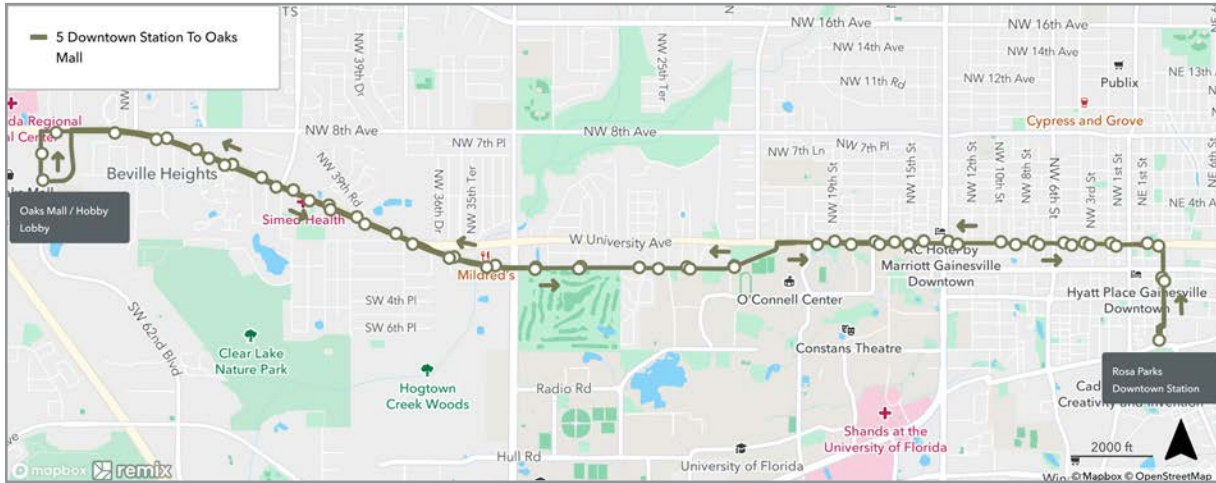

Complete Route

5 ROUTE

ROSA PARKS TRANSFER STATION TO OAKS MALL

Days	Wait Time	First run	Last run
Monday-Friday	Every 24-30 Min.	RPTS 6:00am	Oaks Mall 10:30pm
Saturday	Every 30-60 Min.	RPTS 7:00am	Oaks Mall 7:00pm
Sunday	Every 60 min.	RPTS 10:00am	Oaks Mall 5:30pm

To Oaks Mall			
MONDAY THROUGH FRIDAY			
A Rosa Parks Transfer Station	B Westgate Plaza	C Oaks Mall	
6:00	6:13	6:24	R
6:30	6:43	6:54	R
7:00	7:13	7:24	R
7:30	7:43	7:54	R
8:00	8:13	8:24	R
8:30	8:43	8:54	R
9:00	9:13	9:24	R
9:30	9:43	9:54	R
10:00	10:16	10:29	R
10:24	10:40	10:53	R
10:48	11:04	11:17	R
11:12	11:28	11:41	R
11:36	11:52	12:05	R
12:00	12:16	12:29	R
12:24	12:40	12:53	R
12:48	1:04	1:17	R
1:12	1:28	1:41	R
1:36	1:52	2:05	R
2:00	2:16	2:29	R
2:24	2:40	2:53	R
2:48	3:04	3:17	R
3:12	3:28	3:41	R

To Rosa Parks			
MONDAY THROUGH FRIDAY			
C Oaks Mall	B Westgate Plaza	A Rosa Parks Transfer Station	
6:30	6:39	6:53	R
7:00	7:09	7:23	R
7:30	7:39	7:53	R
8:00	8:09	8:23	R
8:30	8:39	8:53	R
9:00	9:09	9:23	R
9:30	9:39	9:53	R
10:00	10:09	10:23	R
10:37	10:47	11:04	R
11:01	11:11	11:28	R
11:25	11:35	11:52	R
11:49	11:59	12:16	R
12:13	12:23	12:40	R
12:37	12:47	1:04	R
1:01	1:11	1:28	R
1:25	1:35	1:52	R
1:49	1:59	2:16	R
2:18	2:28	2:45	R
2:37	2:47	3:04	R
3:01	3:11	3:28	R
3:25	3:35	3:52	R
3:49	3:59	4:16	R