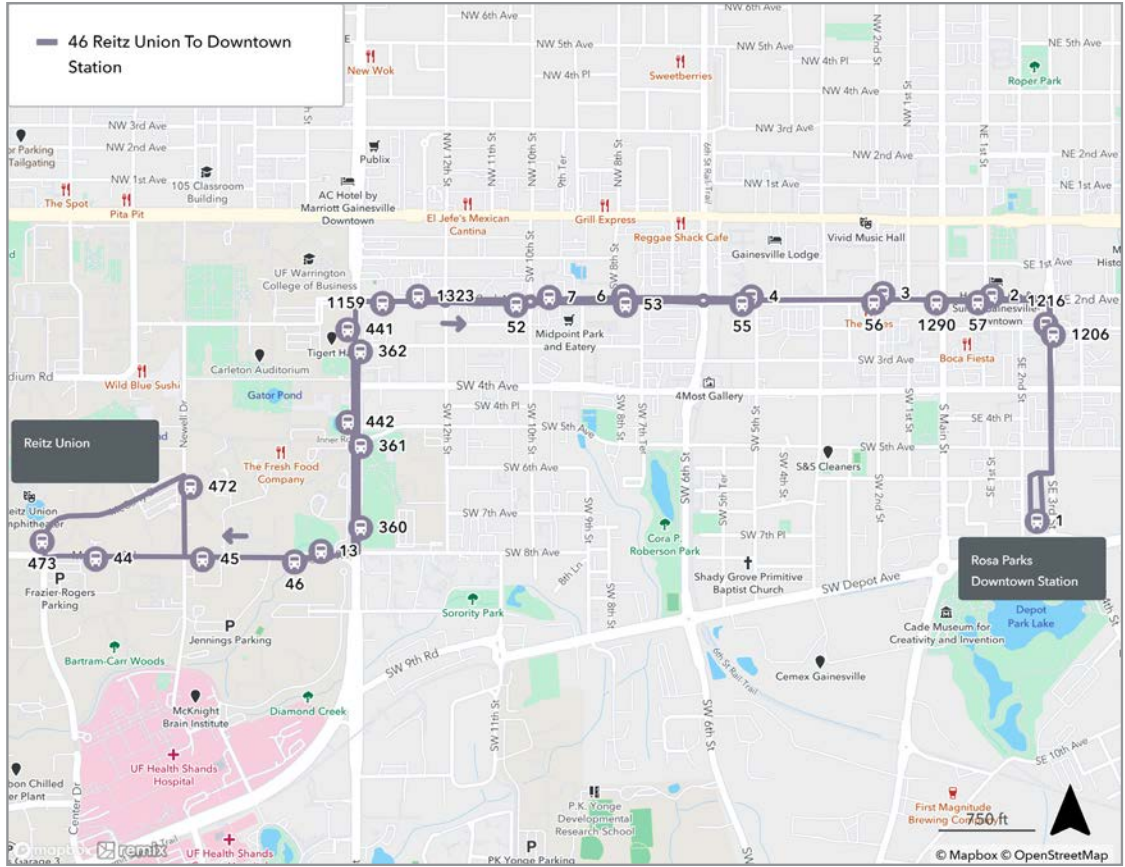

46

ROUTE

REITZ UNION TO ROSA PARKS TRANSFER STATION

Days	Wait Time	First run	Last run
Monday-Friday	Every 40 min.	RPTS 7:45 am	Reitz Union 5:23 pm
Saturday / Sunday	No Service.		

NOTE: Decrease in frequency on weekdays. Service ends at 11:00pm.

To Reitz Union	
MONDAY THROUGH FRIDAY	
A Reitz Union	B Rosa Parks
8:03	8:20
8:43	9:00
9:23	9:40
10:03	10:20
10:43	11:00
11:23	11:40
12:03	12:20
12:43	1:00
1:23	1:40
2:03	2:20
2:43	3:00
3:23	3:40
4:03	4:20
4:43	5:00
5:23	5:40

To Downtown	
MONDAY THROUGH FRIDAY	
B Rosa Parks	A Reitz Union
7:45	8:03
8:25	8:43
9:05	9:23
9:45	10:03
10:25	10:43
11:05	11:23
11:45	12:03
12:25	12:43
1:05	1:23
1:45	2:03
2:25	2:43
3:05	3:23
3:45	4:03
4:25	4:43
5:05	5:23