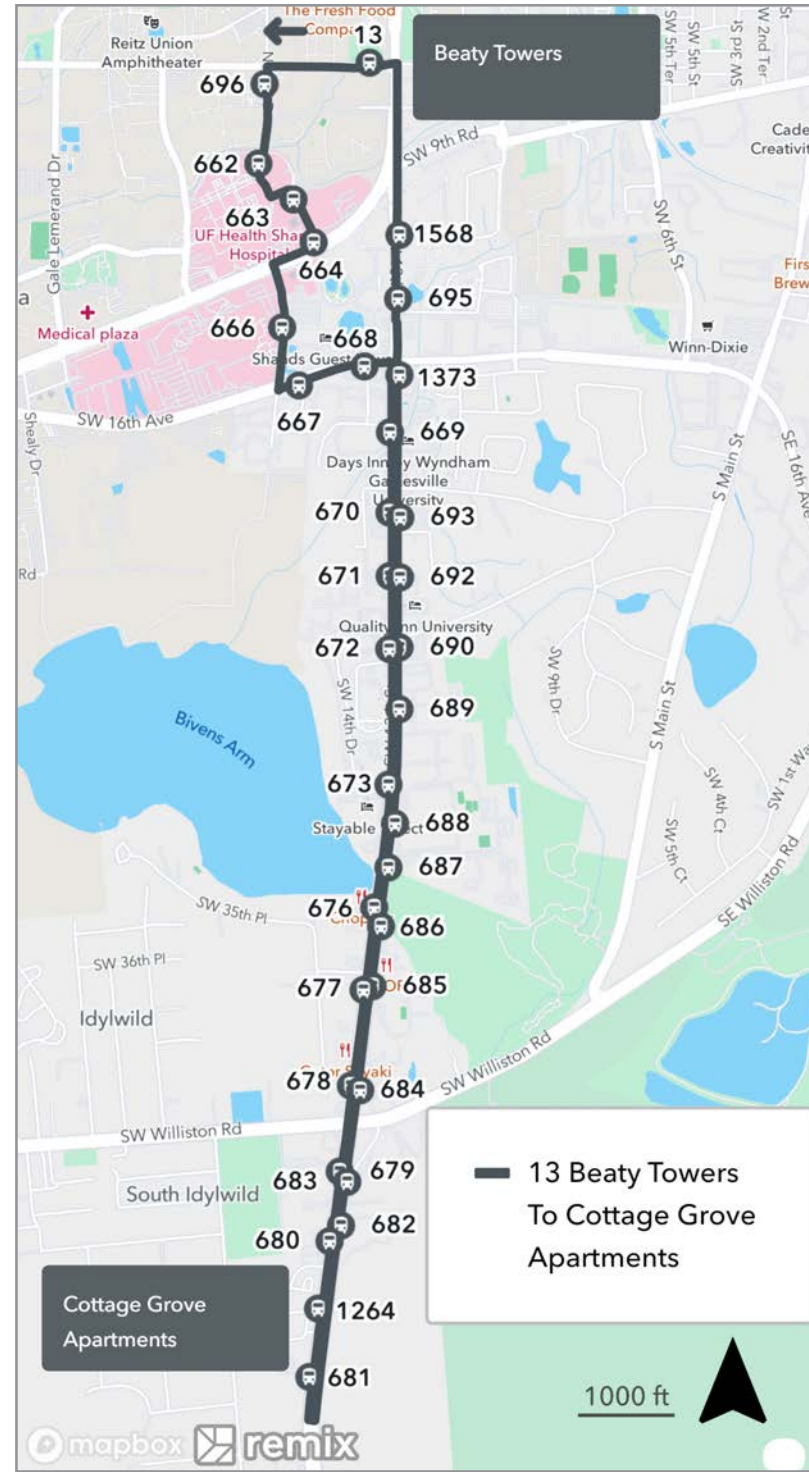

Days	Wait Time	First run	Last run
Monday-Friday	Every 15-45 min.	CGA 6:51am	UFHealth 11:00pm
Saturday	Every 60 min.	CGA 7:06am	CGA 6:06pm
Sunday	Every 60 min.	CGA 10:06am	Beaty Towers 5:50pm

To Cottage Grove Apartments		
MONDAY THROUGH FRIDAY		
A	B	
Beaty Towers	CareerSource	
6:45	6:59	R
7:00	7:14	
7:15	7:29	R
7:30	7:44	
7:45	7:59	R
8:00	8:14	
8:15	8:29	R
8:30	8:44	
8:45	8:59	R
9:00	9:14	
9:15	9:29	R
9:30	9:44	
9:45	9:59	R
10:00	10:14	
10:15	10:29	R
10:30	10:44	
10:45	10:59	R
11:00	11:14	
11:15	11:29	R
11:30	11:44	
11:45	11:59	R
12:00	12:14	
12:15	12:29	R
12:30	12:44	
12:45	12:59	R
1:00	1:14	
1:15	1:29	R
1:30	1:44	
1:45	1:59	R
2:00	2:14	
2:15	2:29	R
2:30	2:44	
2:45	2:59	R
3:00	3:14	
3:15	3:29	R
3:30	3:44	
3:45	3:59	R
4:00	4:14	
4:15	4:29	R
4:30	4:44	
4:45	4:59	R
5:00	5:14	
5:15	5:29	R
5:30	5:44	
5:45	5:59	R
6:00	6:14	

To Beaty Towers		
MONDAY THROUGH FRIDAY		
B	A	
CareerSource	Beaty Towers	
6:51	7:00	
7:06	7:15	R
7:21	7:30	
7:36	7:45	R
7:51	8:00	
8:06	8:15	R
8:21	8:30	
8:36	8:45	R
8:51	9:00	
9:06	9:15	R
9:21	9:30	
9:36	9:45	R
9:51	10:00	
10:06	10:15	R
10:21	10:30	
10:36	10:45	R
10:51	11:00	
11:06	11:15	R
11:21	11:30	
11:36	11:45	R
11:51	12:00	
12:06	12:15	R
12:21	12:30	
12:36	12:45	R
12:51	1:00	
1:06	1:15	R
1:21	1:30	
1:36	1:45	R
1:51	2:00	
2:06	2:15	R
2:21	2:30	
2:36	2:45	R
2:51	3:00	
3:06	3:15	R
3:21	3:30	
3:36	3:45	R
3:51	4:00	
4:06	4:15	R
4:21	4:30	
4:36	4:45	R
4:51	5:00	
5:06	5:15	R
5:21	5:30	
5:36	5:45	R
5:51	6:00	
6:06	6:15	R