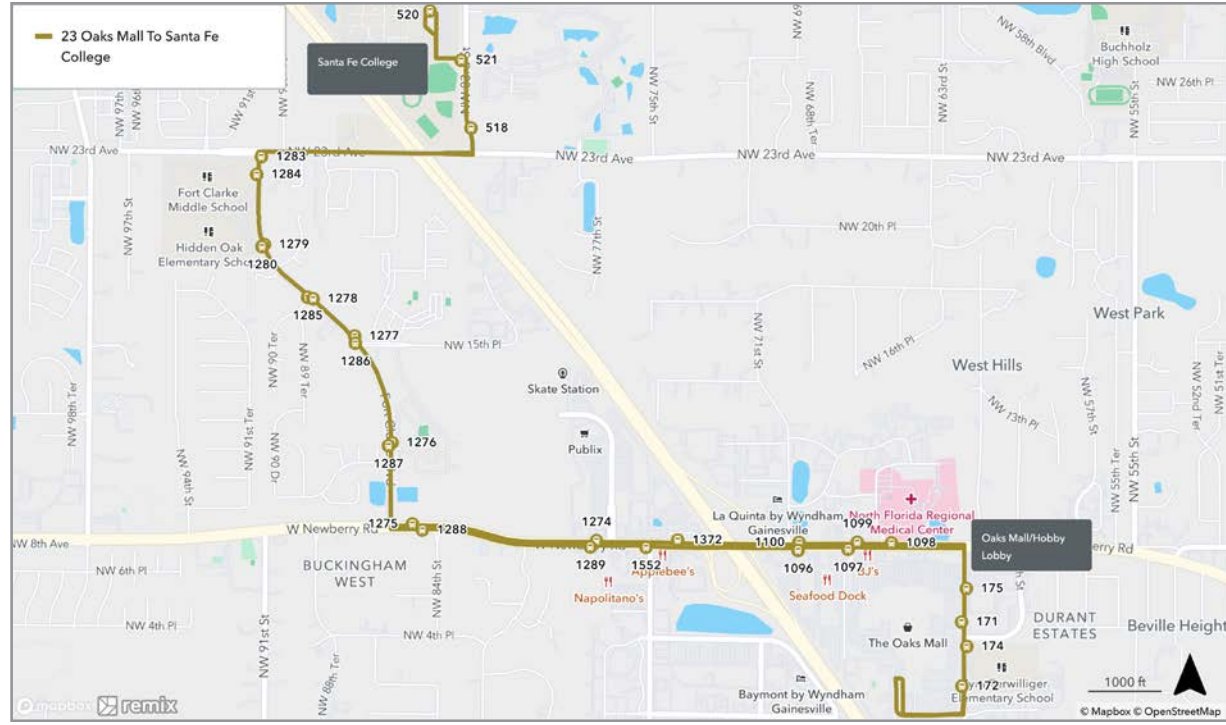

To Santa Fe		
MONDAY THROUGH FRIDAY		
A Oaks Mall	B Santa Fe	
5:40	5:54	
6:20	6:34	
7:00	7:14	
7:40	7:54	
8:20	8:34	
9:00	9:14	
9:40	9:54	

To Oaks Mall		
MONDAY THROUGH FRIDAY		
B Santa Fe	A Oaks Mall	
6:00	6:14	
6:40	6:54	
7:20	7:34	
8:00	8:14	
8:40	8:54	
9:20	9:34	
10:00	10:12	

Days	Wait Time	First run	Last run
Monday-Friday	Every 40 min.	Oaks Mall 7:40am	SFC 10:00pm
Saturday / Sunday	No Service.		

Decreased frequency.

To Santa Fe		
MONDAY THROUGH FRIDAY		
A Oaks Mall	B Santa Fe	
7:40	7:54	R
8:20	8:34	R
9:00	9:14	R
9:40	9:54	R
10:20	10:34	R
11:00	11:14	R
11:40	11:54	R
12:20	12:34	R
1:00	1:14	R
1:40	1:54	R
2:20	2:34	R
3:00	3:14	R
3:40	3:54	R
4:20	4:34	R
5:00	5:14	

To Oaks Mall		
MONDAY THROUGH FRIDAY		
B Santa Fe	A Oaks Mall	
8:00	8:14	R
8:40	8:54	R
9:20	9:34	R
10:00	10:14	R
10:40	10:54	R
11:20	11:34	R
12:00	12:14	R
12:40	12:54	R
1:20	1:34	R
2:00	2:14	R
2:40	2:54	R
3:20	3:34	R
4:00	4:14	R
4:40	4:54	R
5:20	5:34