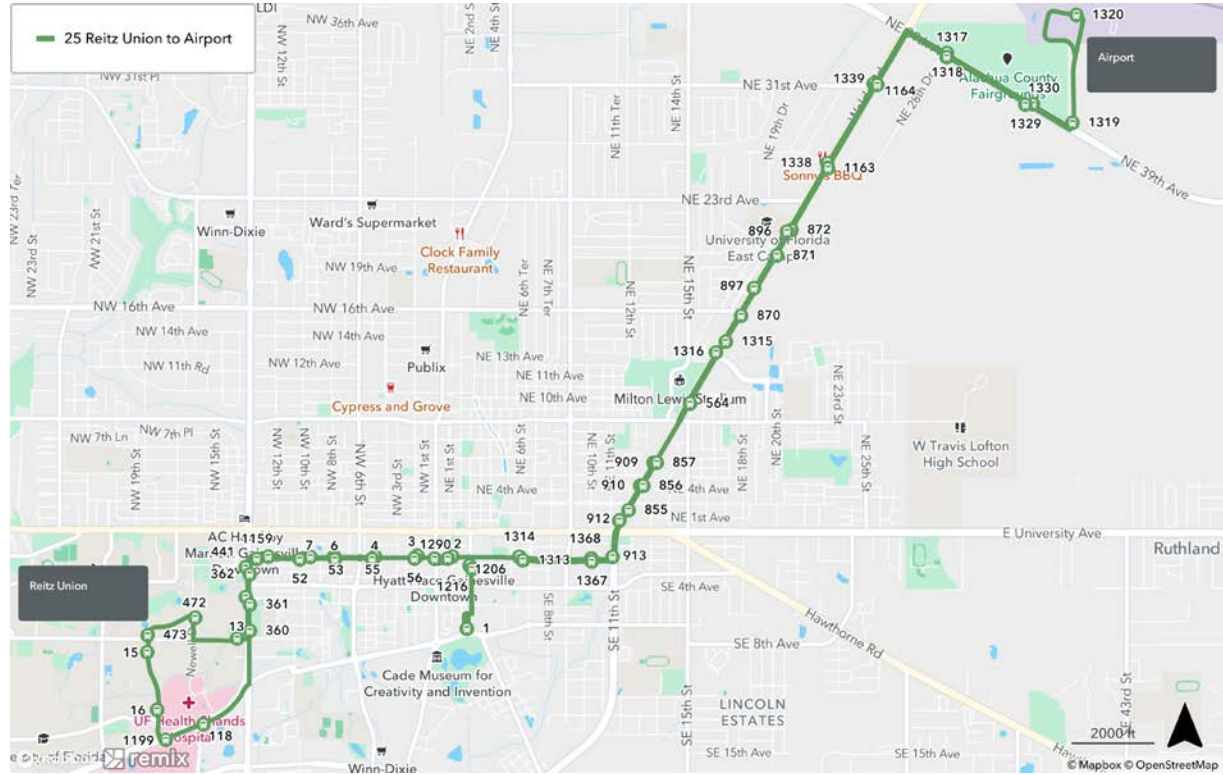

25

ROUTE

REITZ UNION
TO AIRPORT

Days	Wait Time	First run	Last run
Monday-Friday	Every 65 min.	Reitz Union 7:20am	Airport 5:38pm
Saturday	Every 70min.	RPTS 7:27am	Reitz Union 4:35pm
Sunday	Every 70 min.	RPTS 9:47am	Reitz Union 4:35pm

To Airport			
MONDAY THROUGH FRIDAY			
A Reitz Union	B Hippodrome	C Airport	
7:20	7:33	7:49	R
8:25	8:38	8:54	R
9:30	9:43	9:59	R
10:35	10:48	11:04	R
11:40	11:53	12:09	R
12:45	12:58	1:14	R
1:50	2:03	2:19	R
2:55	3:08	3:24	R
4:00	4:13	4:29	R
5:05	5:18	5:34	R

To Reitz Union			
MONDAY THROUGH FRIDAY			
C Airport	B Hippodrome	A Reitz Union	
7:53	8:09	8:22	R
8:58	9:14	9:27	R
10:03	10:19	10:32	R
11:08	11:24	11:37	R
12:13	12:29	12:42	R
1:18	1:34	1:47	R
2:23	2:39	2:52	R
3:28	3:44	3:57	R
4:33	4:49	5:02	R
5:38	5:54		R

To Airport		
SATURDAY		
A Reitz Union	D Rosa Parks	C Airport
	7:27	7:41
8:25	8:37	8:51
9:35	9:47	10:01
10:45	10:57	11:11
11:55	12:07	12:21
1:05	1:17	1:31
2:15	2:27	2:41
3:25	3:37	3:51
4:35	4:47	

To Reitz Union		
SATURDAY		
C Airport	D Rosa Parks	A Reitz Union
7:48	8:02	8:19
8:58	9:12	9:29
10:08	10:22	10:39
11:18	11:32	11:49
12:28	12:42	12:59
1:38	1:52	2:09
2:48	3:02	3:19
3:58	4:12	4:29

To Airport		
SUNDAY		
A Reitz Union	D Rosa Parks	C Airport
	9:47	10:01
10:45	10:57	11:11
11:55	12:07	12:21
1:05	1:17	1:31
2:15	2:27	2:41
3:25	3:37	3:51
4:35	4:47	

To Reitz Union		
SUNDAY		
C Airport	D Rosa Parks	A Reitz Union
10:08	10:22	10:39
11:18	11:32	11:49
12:28	12:42	12:59
1:38	1:52	2:09
2:48	3:02	3:19
3:58	4:12	4:29

25

ROUTE

REITZ UNION
TO AIRPORT