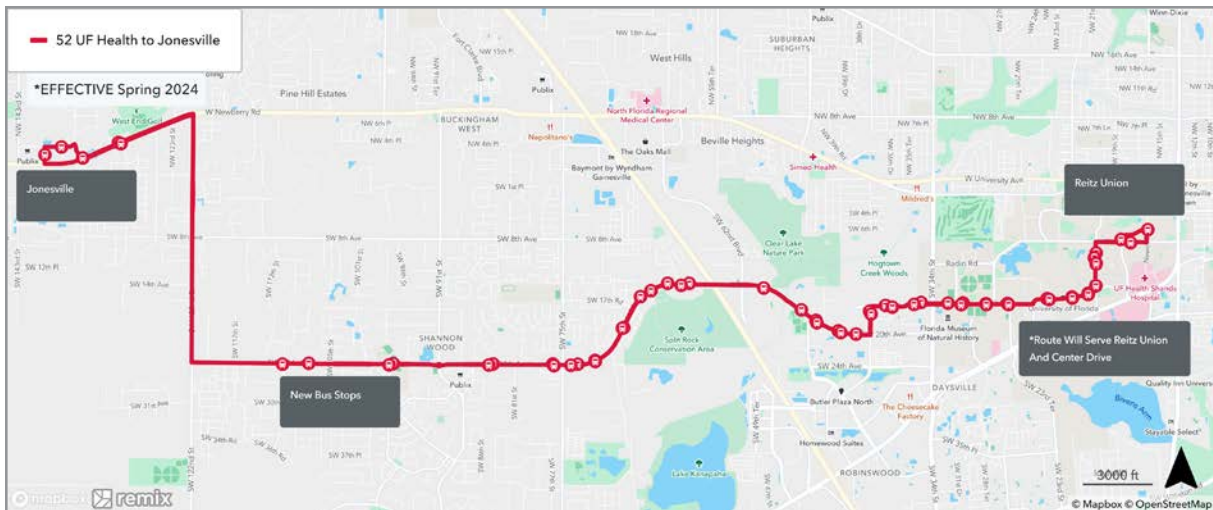

Days	Wait Time	First run	Last run
Monday-Friday	Every 60-120 min.	UF Health 6:00am	Jonestville 6:00pm
Saturday/Sunday	No Service.		

Jonesville		
MONDAY THROUGH FRIDAY		
A UF Health	B Jonesville	
6:00	6:55	R
7:00	7:55	R
8:00	8:55	R
9:00	9:55	R
10:00	10:55	R
12:00	12:55	R
2:00	2:55	R
3:00	3:55	R
4:00	4:55	R
5:00	5:55	R

To UF Health		
MONDAY THROUGH FRIDAY		
B Jonesville	A UF Health	
7:00	7:55	R
8:00	8:55	R
9:00	9:55	R
10:00	10:55	R
11:00	11:55	R
1:00	1:55	R
3:00	3:55	R
4:00	4:55	R
5:00	5:55	R
6:00	6:55	R