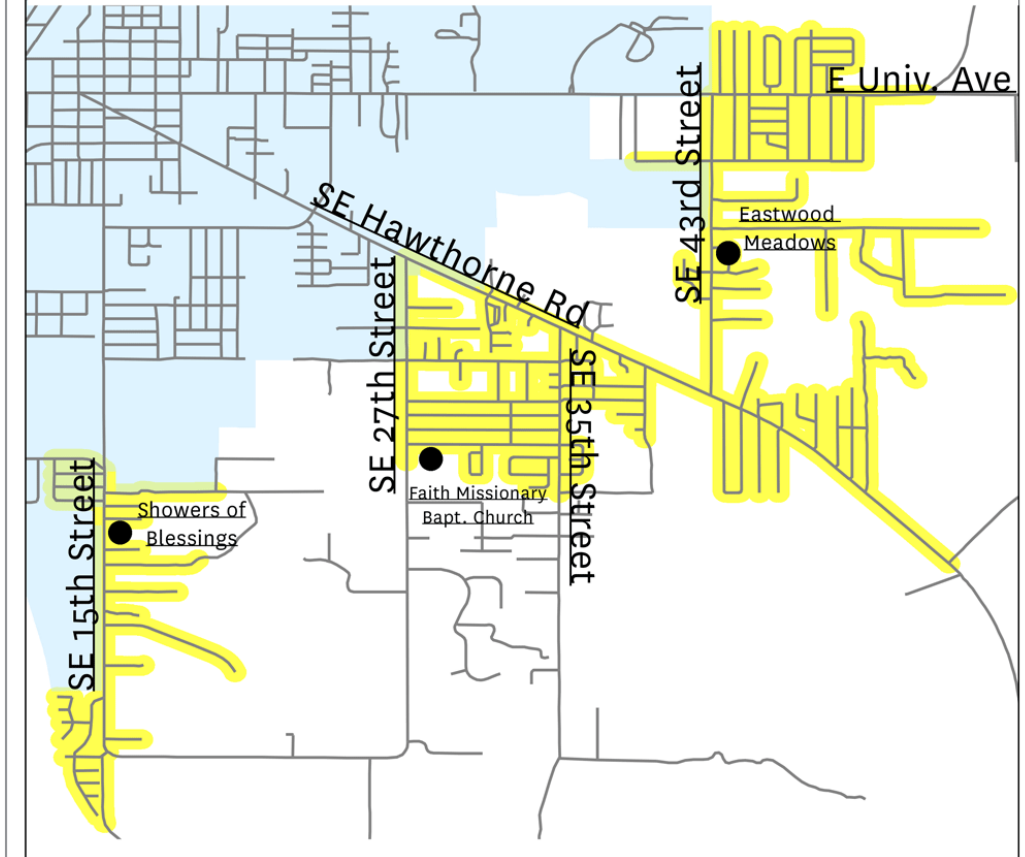

Microtransit Last Mile - First Mile Bus Service

600
ROUTE

**LAST MILE / FIRST MILE EASTSIDE TO
ROSA PARKS TRANSFER STATION**

Days	Wait Time	First run	Last run
Monday-Friday	Every 30-60 min.	Eastside 5:30am RPTS 4:30pm	RPTS 8:30am Eastside 8:00pm
Saturday / Sunday	No Service.		

To Eastwood Meadows		
MONDAY THROUGH FRIDAY		
A Downtown Station	B Eastwood Meadows	
6:00	6:30	R
7:00	7:30	R
8:00	8:30	R
4:30	5:00	R
5:30	6:00	R
6:30	7:00	R
7:30	8:00	R

To Rosa Parks		
MONDAY THROUGH FRIDAY		
B Eastwood Meadows	A Downtown Station	
5:30	6:00	R
6:30	7:00	R
7:30	8:00	R
8:30	9:00	R
5:00	5:30	R
6:00	6:30	R
7:00	7:30	R