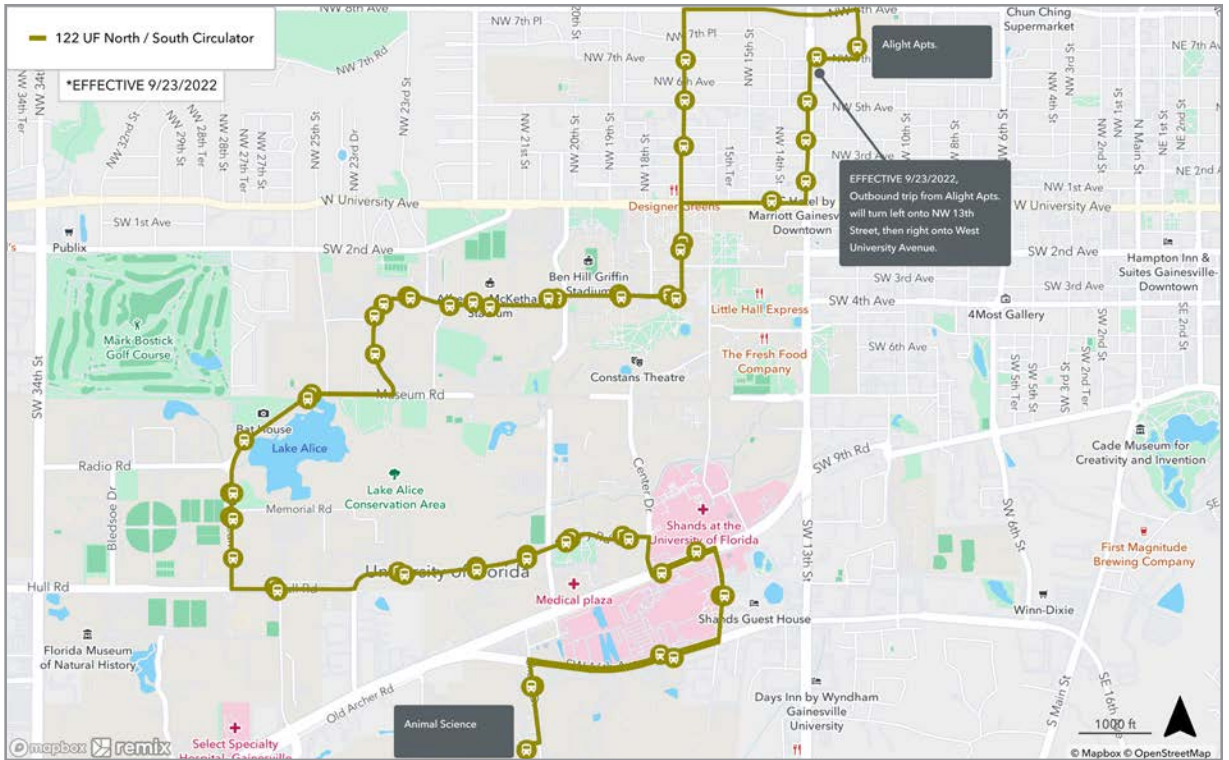

122 ROUTE

UNIVERSITY HOUSE TO ANIMAL SCIENCE

Days	Wait Time	First Run	Last Run
Monday-Friday	Every 60 min.	Alight Apt. 7:30am	Animal Science 5:04pm
Saturday / Sunday	No Service.		

NOTE: Decrease in frequency on weekdays.

To Alight Apartments			
MONDAY THROUGH FRIDAY			
A Alight Apartments	B Commuter Lot	C Cultural Plaza	D Animal Science
7:30	7:40	7:49	7:56
8:30	8:40	8:49	8:56
9:30	9:40	9:49	9:56
10:30	10:40	10:49	10:56
11:30	11:40	11:49	11:56
12:30	12:40	12:49	12:56
1:30	1:40	1:49	1:56
2:30	2:40	2:49	2:56
3:30	3:40	3:49	3:56
4:30	4:40	4:49	4:56

To Cultural Plaza			
MONDAY THROUGH FRIDAY			
D Animal Science	C Cultural Plaza	B Commuter Lot	A Alight Apartments
8:04	8:13	8:24	8:30
9:04	9:13	9:24	9:30
10:04	10:13	10:24	10:30
11:04	11:13	11:24	11:30
12:04	12:13	12:24	12:30
1:04	1:13	1:24	1:30
2:04	2:13	2:24	2:30
3:04	3:13	3:24	3:30
4:04	4:13	4:24	4:30
5:04	5:13	5:24	5:30