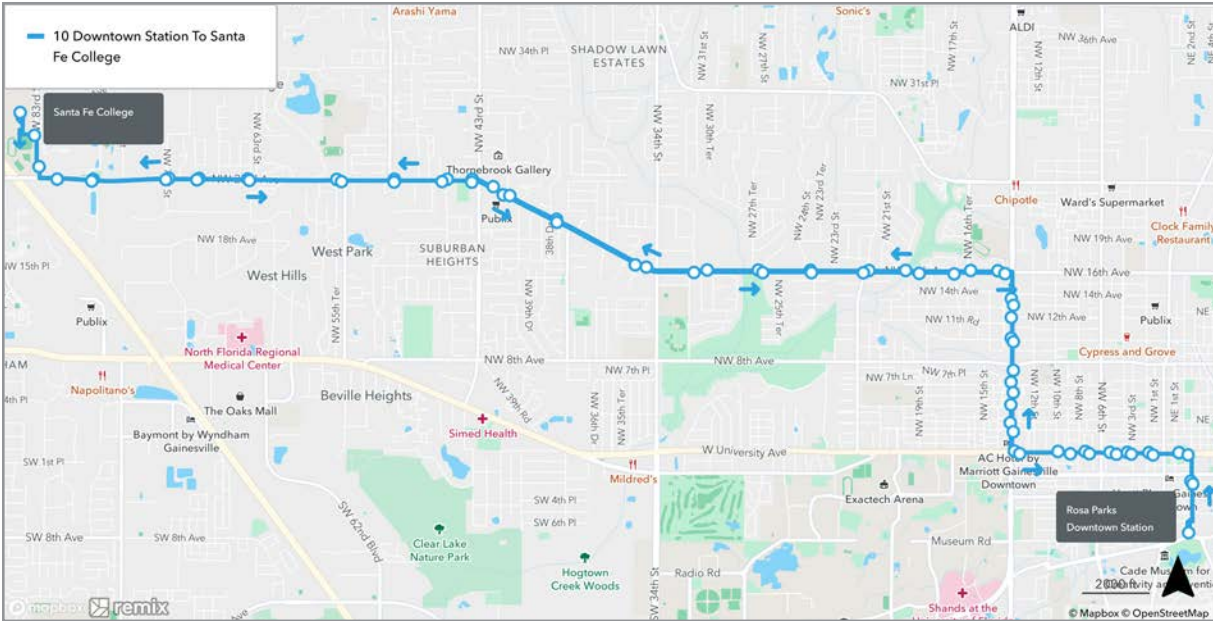

10 ROUTE

ROSA PARKS TRANSFER STATION TO SANTA FE COLLEGE

Days	Wait Time	First run	Last run
Monday-Friday	Every 30-70 min.	RPTS 7:00am	SFC 7:00pm
Saturday	Every 120 min.	RPTS 7:00am	SFC 5:33pm
Sunday	No Service.		

To Santa Fe				
MONDAY THROUGH FRIDAY				
A Rosa Parks	B NW 16th Ave / NW 13th St	C NW 23rd Ave / NW 43rd St	D Santa Fe	
7:00	7:10	7:18	7:25	R
7:30	7:40	7:48	7:55	
8:00	8:12	8:20	8:28	R
8:35	8:47	8:55	9:03	
9:10	9:22	9:30	9:38	R
9:45	9:57	10:05	10:13	
10:20	10:32	10:40	10:48	R
10:55	11:07	11:15	11:23	
11:30	11:42	11:50	11:58	R
12:05	12:17	12:25	12:33	
12:40	12:52	1:00	1:08	R
1:15	1:27	1:35	1:43	
1:50	2:02	2:10	2:18	R

To Rosa Parks				
MONDAY THROUGH FRIDAY				
D Santa Fe	C NW 23rd Ave / NW 43rd St	B NW 16th Ave / NW 13th St	A Rosa Parks	
7:30	7:36	7:42	7:52	R
8:00	8:08	8:15	8:28	
8:34	8:42	8:49	9:02	R
9:09	9:17	9:24	9:37	
9:44	9:52	9:59	10:12	R
10:19	10:27	10:34	10:47	
10:54	11:02	11:09	11:22	R
11:29	11:37	11:44	11:57	
12:04	12:12	12:19	12:32	R
12:39	12:47	12:54	1:07	
1:14	1:22	1:29	1:42	R
1:49	1:57	2:04	2:17	
2:24	2:32	2:39	2:52	R