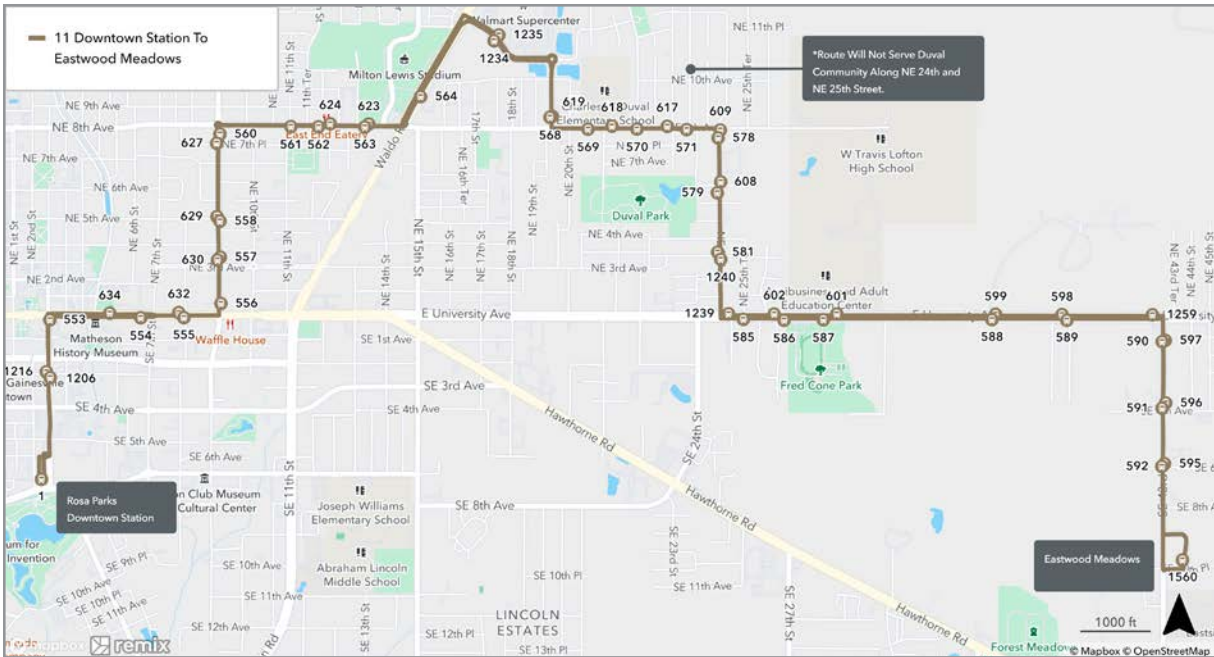

Days	Wait Time	First run	Last run
Monday-Friday	Every 60 min.	Eastwood Meadows 6:00am	Eastwood Meadows 7:30pm
Saturday / Sunday	No Service.		

To Eastwood Meadows			
MONDAY THROUGH FRIDAY			
A Rosa Parks	B NE Walmart	C Eastwood Meadows	
6:00	6:07	6:21	R
7:00	7:07	7:21	R
8:00	8:07	8:21	R
9:00	9:07	9:21	R
10:00	10:07	10:21	R
11:00	11:07	11:21	R
12:00	12:07	12:21	R
1:00	1:07	1:21	R
2:00	2:07	2:21	R
3:00	3:07	3:21	R
4:00	4:07	4:21	R
5:00	5:07	5:21	R
6:00	6:07	6:21	R
7:00	7:07	7:21	R

To Rosa Parks			
MONDAY THROUGH FRIDAY			
C Eastwood Meadows	B NE Walmart	A Rosa Parks	
6:30	6:40	6:50	R
7:30	7:40	7:50	R
8:30	8:40	8:50	R
9:30	9:40	9:50	R
10:30	10:40	10:50	R
11:30	11:40	11:50	R
12:30	12:40	12:50	R
1:30	1:40	1:50	R
2:30	2:40	2:50	R
3:30	3:40	3:50	R
4:30	4:40	4:50	R
5:30	5:40	5:50	R
6:30	6:40	6:50	R
7:30	7:40	7:50	R