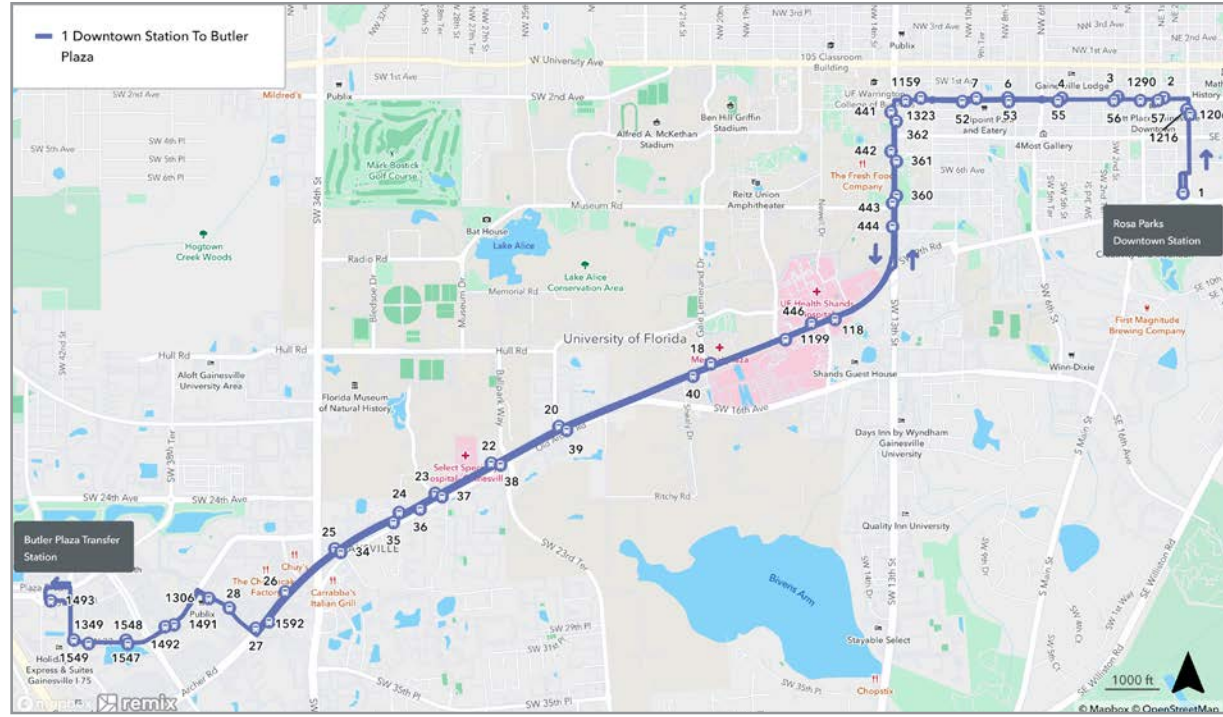

1
ROUTE

ROSA PARKS TRANSFER STATION TO BUTLER PLAZA TRANSFER STATION

Days	Wait Time	First run	Last run
Monday-Friday	Every 20-27-60 min.	RPTS 5:49am	BPTS 10:30pm
Saturday	Every 30-33 min.	RPTS 6:00am	BPTS 6:33pm
Sunday	Every 60 min.	RPTS 10:00am	BPTS 5:30pm

To Butler Plaza			
MONDAY THROUGH FRIDAY			
A Rosa Parks	B UF Health	C Butler Plaza	
6:00	6:10	6:25	R
6:20	6:30	6:45	R
6:40	6:50	7:05	R
7:00	7:10	7:25	R
7:20	7:34	7:48	R
7:45	7:59	8:13	R
8:10	8:24	8:38	R
8:35	8:49	9:03	R
9:00	9:14	9:28	R
9:25	9:39	9:53	R
9:50	10:04	10:18	R
10:15	10:29	10:43	R
10:40	10:53	11:07	R
11:05	11:18	11:32	R

To Rosa Parks			
MONDAY THROUGH FRIDAY			
C Butler Plaza	B UF Health	A Rosa Parks	
5:49	6:04	6:17	R
6:29	6:44	6:57	R
6:49	7:04	7:17	R
7:09	7:24	7:37	R
7:29	7:47	8:01	R
7:54	8:12	8:26	R
8:19	8:37	8:51	R
8:44	9:02	9:16	R
9:09	9:27	9:41	R
9:34	9:52	10:06	R
9:59	10:17	10:31	R
10:24	10:42	10:56	R
10:49	11:07	11:21	R
11:16	11:30	11:47	R
11:43	11:57	12:14	R

To Butler Plaza			
MONDAY THROUGH FRIDAY			
A Rosa Parks	B UF Health	C Butler Plaza	
11:32	11:45	12:03	R
11:59	12:12	12:30	R
12:26	12:39	12:57	R
12:53	1:06	1:24	R
1:20	1:33	1:51	R
1:47	2:00	2:18	R
2:14	2:27	2:45	R
2:41	2:54	3:12	R
3:08	3:21	3:39	R
3:35	3:48	4:06	R
4:02	4:15	4:33	R
4:29	4:42	5:00	R
4:56	5:09	5:27	R
5:23	5:36	5:54	R
5:50	6:03	6:21	R
6:10	6:23	6:41	R
6:30	6:42	6:56	R
7:00	7:12	7:26	R
8:00	8:12	8:26	R
9:00	9:12	9:26	R
10:00	10:12	10:26	R

To Rosa Parks			
MONDAY THROUGH FRIDAY			
C Butler Plaza	B UF Health	A Rosa Parks	
12:10	12:24	12:41	R
12:37	12:51	1:08	R
1:04	1:18	1:35	R
1:31	1:45	2:02	R
1:58	2:12	2:29	R
2:25	2:39	2:56	R
2:52	3:06	3:23	R
3:19	3:33	3:50	R
3:46	4:00	4:17	R
4:13	4:27	4:44	R
4:40	4:54	5:11	R
5:07	5:19	5:32	R
5:34	5:46	5:59	R
6:01	6:13	6:26	R
6:28	6:40	6:53	R
7:00	7:12	7:25	R
7:30	7:42	7:55	R
8:30	8:42	8:55	R
9:30	9:42	9:55	R
10:30	10:42	10:55	R

To Butler Plaza			
SATURDAY			
A Rosa Parks	B UF Health	C Butler Plaza	
6:00	6:10	6:21	
6:30	6:40	6:51	
7:00	7:10	7:21	
7:30	7:40	7:51	
8:00	8:10	8:21	
8:30	8:40	8:51	
9:00	9:10	9:21	
9:30	9:40	9:51	
10:00	10:10	10:21	
10:30	10:40	10:51	
11:03	11:16	11:29	
11:36	11:49	12:02	
12:09	12:22	12:35	
12:42	12:55	1:08	
1:15	1:28	1:41	
1:48	2:01	2:14	
2:21	2:34	2:47	

To Rosa Parks			
SATURDAY			
C Butler Plaza	B UF Health	A Rosa Parks	
6:30	6:42	6:54	
7:00	7:12	7:24	
7:30	7:42	7:54	
8:00	8:12	8:24	
8:30	8:42	8:54	
9:00	9:12	9:24	
9:30	9:42	9:54	
10:00	10:12	10:24	
10:30	10:42	10:54	
11:00	11:12	11:24	
11:36	11:48	12:01	
12:09	12:21	12:34	
12:42	12:54	1:07	
1:15	1:27	1:40	
1:48	2:00	2:13	
2:21	2:33	2:46	
2:54	3:06	3:19	

1
ROUTE

ROSA PARKS TRANSFER STATION TO BUTLER PLAZA TRANSFER STATION