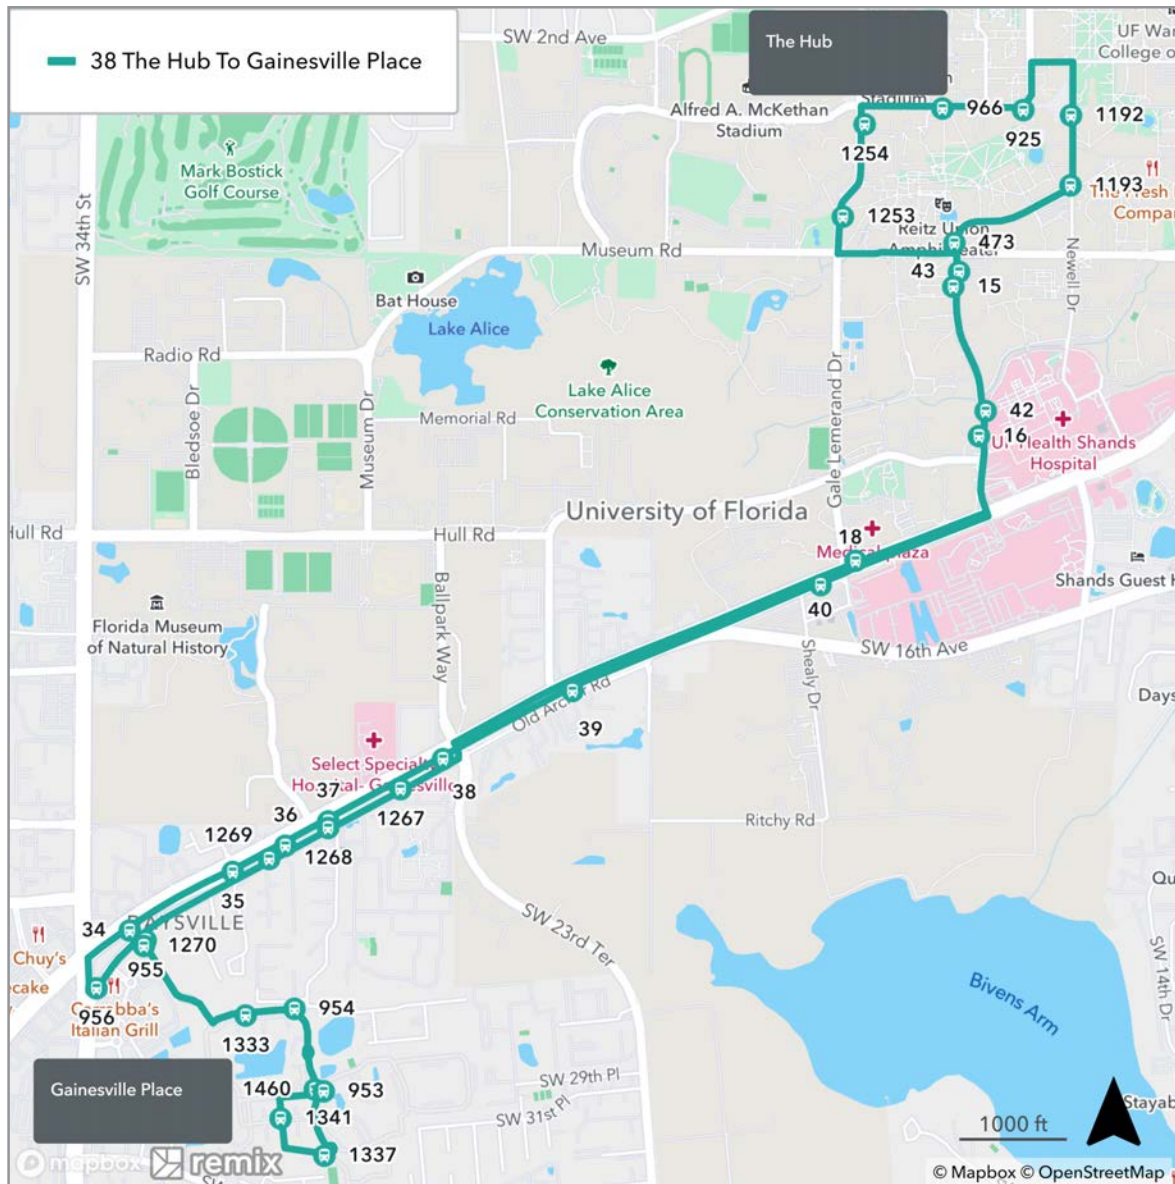

38

ROUTE

THE HUB TO GAINESVILLE PLACE

Days	Wait Time	First run	Last run
Monday-Friday	Every 21-42min.	GP 7:30am	The Hub 6:57pm
Saturday / Sunday	No Service.		

NOTE: Decrease in frequency on weekdays.

To Gainesville Place		
MONDAY THROUGH FRIDAY		
A Hub	B Shands @ Center Dr	C Gainesville Place
7:45	7:52	8:03
8:27	8:34	8:45

To the Hub		
MONDAY THROUGH FRIDAY		
C Gainesville Place	B Shands @ Center Dr	A Hub
7:30	7:40	7:45
8:12	8:22	8:27
8:33	8:43	8:48
8:54	9:04	9:09