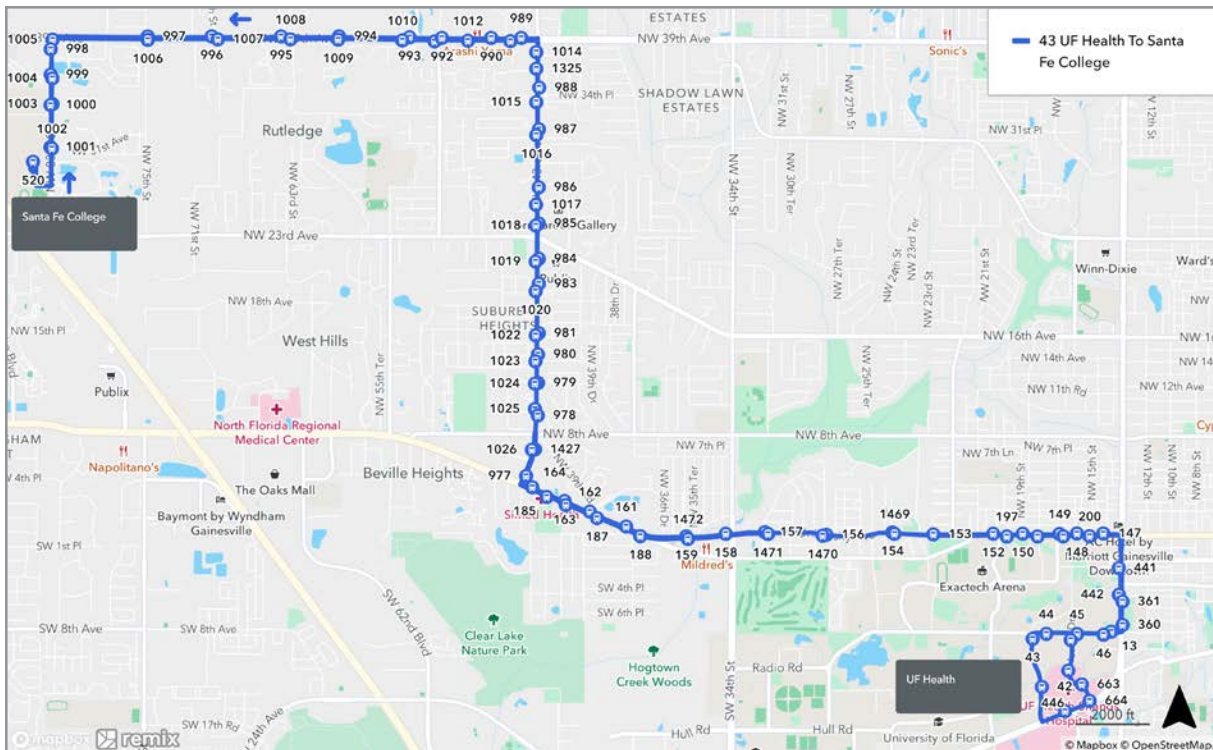

Days	Wait Time	First run	Last run
Monday-Friday	Every 45 min.	SFC 6:10 am	SFC 6:55 pm
Saturday / Sunday	No Service.		

To Santa Fe				
MONDAY THROUGH FRIDAY				
A UF Health	B Westgate Plaza	C Millhopper Plaza	D Santa Fe	
6:07	6:22	6:28	6:45	R
6:52	7:07	7:13	7:30	R
7:37	7:52	7:58	8:15	R
8:22	8:37	8:43	9:00	R
9:07	9:22	9:28	9:45	R
9:52	10:07	10:13	10:30	R
10:37	10:52	10:58	11:15	R
11:22	11:37	11:43	12:00	R
12:07	12:22	12:28	12:45	R
12:52	1:07	1:13	1:30	R
1:37	1:52	1:58	2:15	R
2:22	2:37	2:43	3:00	R
3:07	3:22	3:28	3:45	R
3:52	4:07	4:13	4:30	R
4:37	4:52	4:58	5:15	R
5:22	5:37	5:43	6:00	R
6:07	6:22	6:28	6:45	R

To UF Health				
MONDAY THROUGH FRIDAY				
D Santa Fe	C Hunters Crossing	B Westgate Plaza	A UF Health	
6:10	6:22	6:30	6:45	R
6:55	7:07	7:15	7:30	R
7:40	7:52	8:00	8:15	R
8:25	8:37	8:45	9:00	R
9:10	9:22	9:30	9:45	R
9:55	10:07	10:15	10:30	R
10:40	10:52	11:00	11:15	R
11:25	11:37	11:45	12:00	R
12:10	12:22	12:30	12:45	R
12:55	1:07	1:15	1:30	R
1:40	1:52	2:00	2:15	R
2:25	2:37	2:45	3:00	R
3:10	3:22	3:30	3:45	R
3:55	4:07	4:15	4:30	R
4:40	4:52	5:00	5:15	R
5:25	5:37	5:45	6:00	R
6:10	6:22	6:30	6:45	R
6:55	7:07	7:15	7:30	R