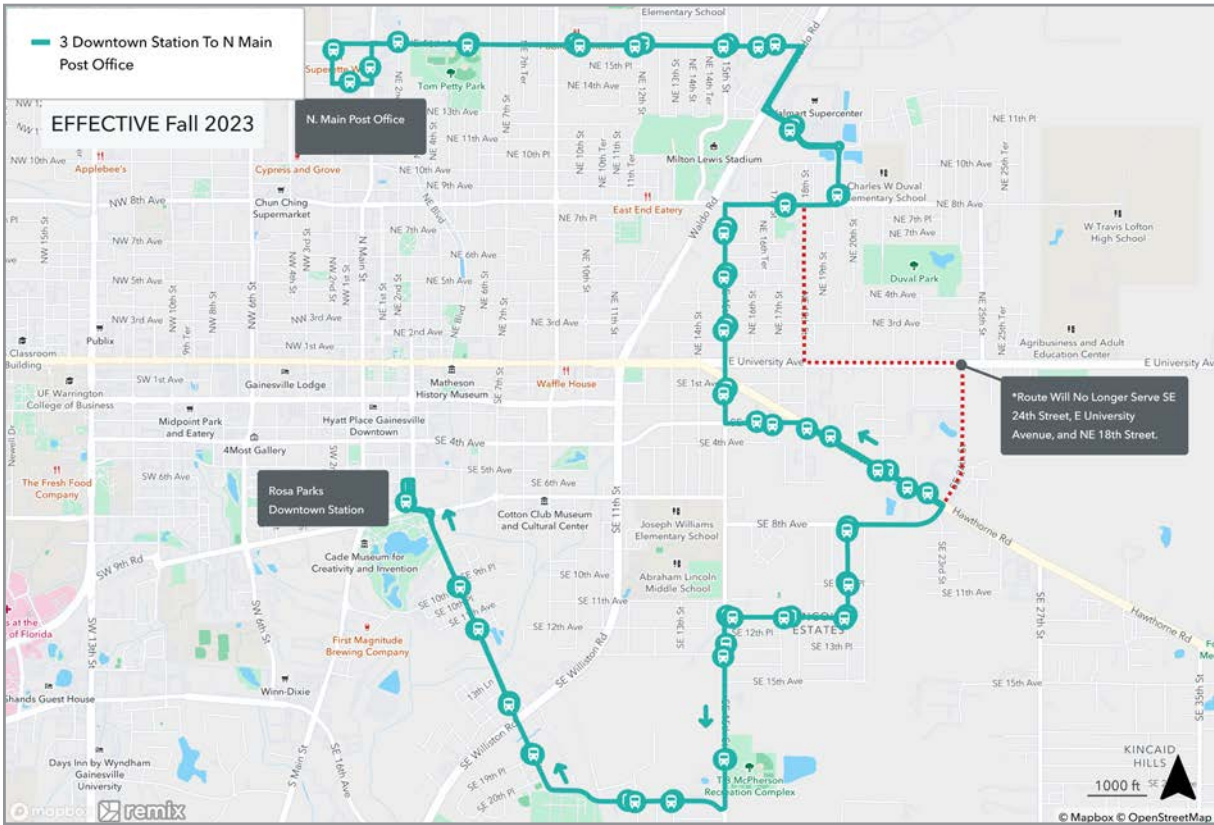

Days	Wait Time	First run	Last run
Monday-Friday	Every 60 min.	RPTS 6:00am	Post Office 7:30pm
Saturday	Every 66 min.	RPTS 7:00am	Post Office 5:30pm
Sunday	No Service.		

To North Main Street Post Office			
MONDAY THROUGH FRIDAY			
A Rosa Parks Transfer Station	B NE Walmart	C N Main Post Office	
6:00	6:17	6:29	R
7:00	7:17	7:29	R
8:00	8:17	8:29	R
9:00	9:17	9:29	R
10:00	10:17	10:29	R
11:00	11:17	11:29	R
12:00	12:17	12:29	R
1:00	1:17	1:29	R
2:00	2:17	2:29	R
3:00	3:17	3:29	R
4:00	4:17	4:29	R
5:00	5:17	5:29	R
6:00	6:17	6:29	R
7:00	7:17	7:29	R

To Rosa Parks Transfer Station			
MONDAY THROUGH FRIDAY			
C N Main Post Office	B NE Walmart	A Rosa Parks Transfer Station	
6:30	6:41	6:55	R
7:30	7:41	7:55	R
8:30	8:41	8:55	R
9:30	9:41	9:55	R
10:30	10:41	10:55	R
11:30	11:41	11:55	R
12:30	12:41	12:55	R
1:30	1:41	1:55	R
2:30	2:41	2:55	R
3:30	3:41	3:55	R
4:30	4:41	4:55	R
5:30	5:41	5:55	R
6:30	6:41	6:55	R
7:30	7:41	7:55	R