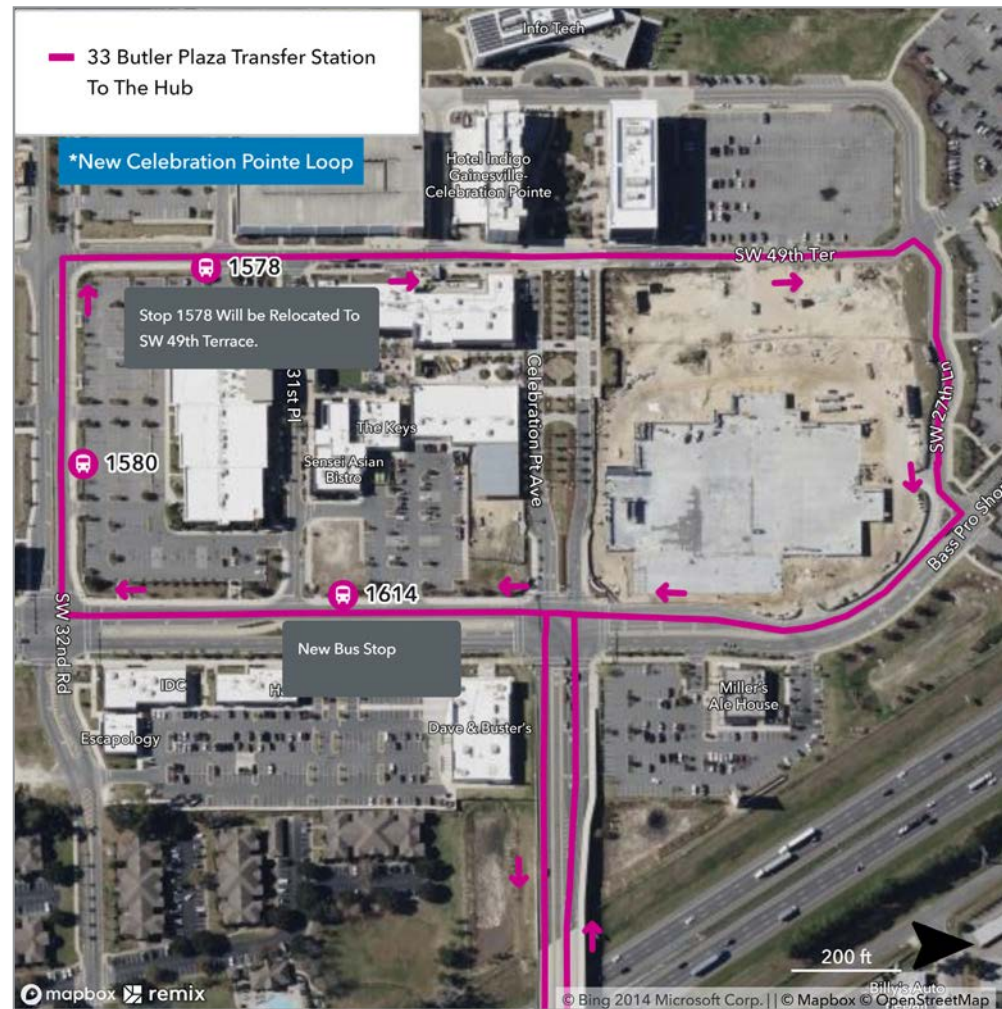

To Butler Plaza			
MONDAY THROUGH FRIDAY			
A	B	C	
Butler Plaza	Cultural Plaza	Midtown	
6:50	7:07	7:17	R
7:20	7:37	7:47	R
7:50	8:07	8:17	R
8:20	8:37	8:47	R
8:50	9:07	9:17	R
9:20	9:37	9:47	R
9:50	10:07	10:17	R
10:20	10:37	10:47	R
10:50	11:07	11:17	R
11:20	11:37	11:47	R
11:50	12:07	12:17	R
12:20	12:37	12:47	R
12:50	1:07	1:17	R
1:20	1:37	1:47	R
1:50	2:07	2:17	R
2:20	2:37	2:47	R
2:50	3:07	3:17	R
3:20	3:37	3:47	R
3:50	4:07	4:17	R
4:20	4:37	4:47	R
4:50	5:07	5:17	R
5:20	5:37	5:47	R
5:50	6:07	6:17	R
6:20	6:37	6:47	R
6:50	7:07	7:17	R
7:20	7:37	7:47	R
7:50	8:07	8:17	R
8:20	8:37	8:47	R
8:50	9:07	9:17	R
9:20	9:37	9:47	R
9:50	10:07	10:17	R
10:20	10:37	10:47	R

To Hub			
MONDAY THROUGH FRIDAY			
C	B	A	
Midtown	Cultural Plaza	Butler Plaza	
7:17	7:35	7:42	R
7:47	8:05	8:12	R
8:17	8:35	8:42	R
8:47	9:05	9:12	R
9:17	9:35	9:42	R
9:47	10:05	10:12	R
10:17	10:35	10:42	R
10:47	11:05	11:12	R
11:17	11:35	11:42	R
11:47	12:05	12:12	R
12:17	12:35	12:42	R
12:47	1:05	1:12	R
1:17	1:35	1:42	R
1:47	2:05	2:12	R
2:17	2:35	2:42	R
2:47	3:05	3:12	R
3:17	3:35	3:42	R
3:47	4:05	4:12	R
4:17	4:35	4:42	R
4:47	5:05	5:12	R
5:17	5:35	5:42	R
5:47	6:05	6:12	R
6:17	6:35	6:42	R
6:47	7:05	7:12	R
7:17	7:35	7:42	R
7:47	8:05	8:12	R
8:17	8:35	8:42	R
8:47	9:05	9:12	R
9:17	9:35	9:42	R
9:47	10:05	10:12	R
10:17	10:35	10:42	R