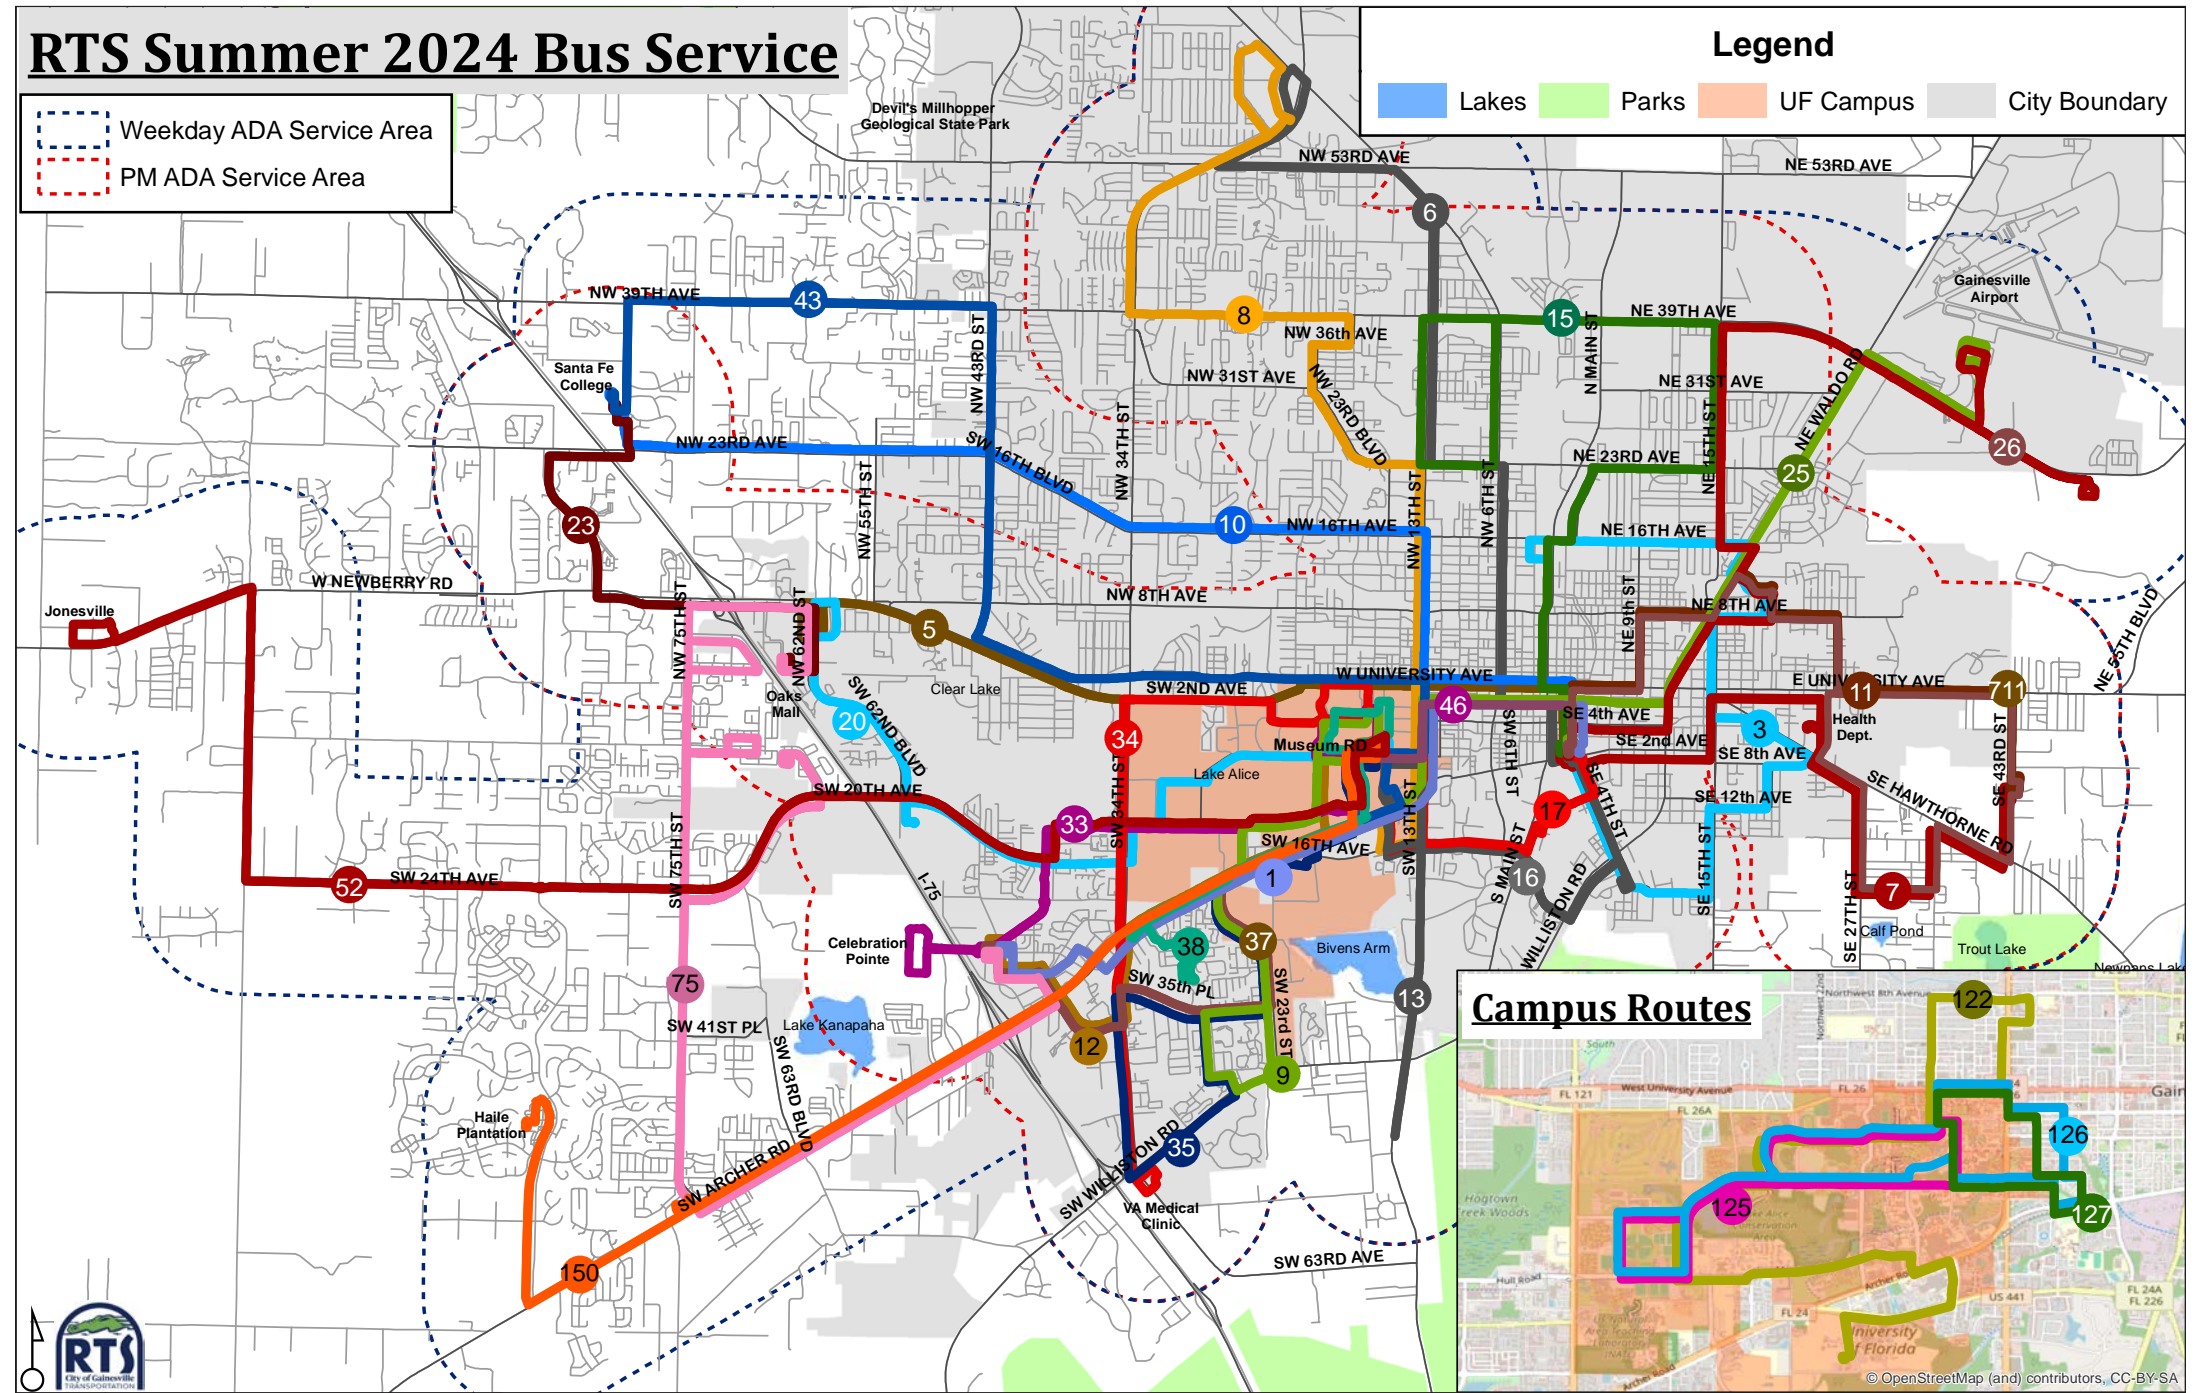

- 1 Rosa Parks Transfer Station to Butler Plaza Transfer Station
- 3 Rosa Parks Transfer Station to N Main Post Office
- 5 Rosa Parks Transfer Station to Oaks Mall
- 6 Rosa Parks Transfer Station to N Walmart Supercenter
- 7 Rosa Parks Transfer Station to Eastwood Meadows
- 8 Shands to North Walmart Supercenter
- 9 Reitz Union to Hunters Run
- 10 Rosa Parks Transfer Station to Santa Fe
- 11 Rosa Parks Transfer Station to Eastwood Meadows
- 12 Rosa Parks Transfer Station to Butler Plaza Transfer Station
- 13 Beaty Towers to Cottage Grove Apartments
- 15 Rosa Parks Transfer Station to NW 13th St
- 16 Beaty Towers to Sugar Hill
- 17 Beaty Towers to Rosa Parks RTS Downtown Station
- 20 Reitz Union to Oaks Mall
- 21 Reitz Union to Cabana Beach
- 23 Oaks Mall to Santa Fe (via Fort Clarke Blvd.)
- 25 UF Commuter Lot to Airport
- 26 Rosa Parks Transfer Station to Airport
- 28 Butler Plaza Transfer Station to The Hub
- 33 Butler Plaza Transfer Station to Midtown
- 34 The Hub to Lexington Crossing
- 35 Reitz Union to SW 35th Place
- 37 Reitz Union to Butler Plaza Transfer Station
- 38 The Hub to Gainesville Place
- 43 Shands to Santa Fe
- 46 Reitz Union to Rosa Parks Downtown Station
- 52 Jonesville to UF Health
- 75 Oaks Mall to Butler Plaza Transfer Station
- 76 Haile Market Place to Santa Fe College
- 78 Santa Fe College to Butler Plaza Transfer Station
- 118 The Hub to Cultural Plaza
- 119 The Hub to University Village
- 121 The Hub to Fifield PNR
- 122 Alight Apartments to Cultural Plaza
- 125 The Hub to Lakeside
- 126 Sorority Row to Lakeside
- 127 Sorority Row to SW 2nd Avenue
- 150 Haile Plantation to Reitz Union
- 600 Last Mile / First Mile Eastside to Rosa Parks Transfer Station
- 711 Rosa Parks Transfer Station to Eastwood Meadows