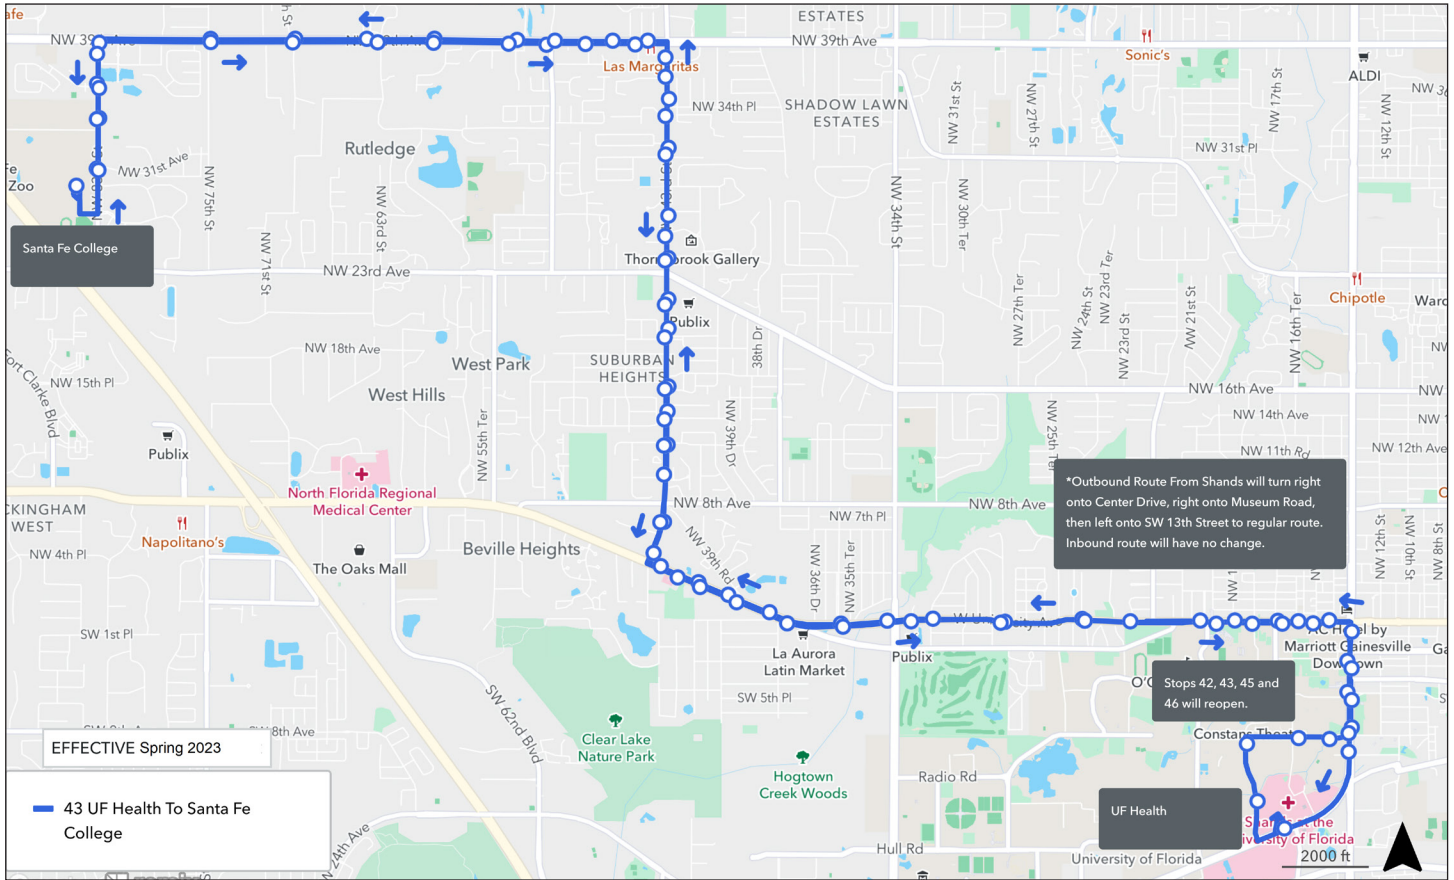

ROUTE 23

Hobby Lobby to Santa Fe College (via Ft. Clarke Blvd.)

To Santa Fe	
SATURDAY & SUNDAY	
A Hobby Lobby	B Santa Fe
9:26	9:38
10:02	10:14
10:38	10:50
11:16	11:28
11:58	12:13
12:42	12:57
1:26	1:41
2:10	2:25
2:54	3:09
3:38	3:53
4:22	4:37
5:06	5:21

To Hobby Lobby	
SATURDAY & SUNDAY	
B Santa Fe	A Hobby Lobby
9:44	9:56
10:20	10:32
10:56	11:08
11:34	11:46
12:18	12:35
1:02	1:19
1:46	2:03
2:30	2:47
3:14	3:31
3:58	4:15
4:42	4:59
5:26	5:43

ROUTE 43

Shands to Santa Fe College

To Santa Fe			
SATURDAY & SUNDAY			
A Shands	B Westgate Plaza	C Millhopper Plaza	D Santa Fe
9:07	9:22	9:28	9:45
10:37	10:52	10:58	11:15
12:07	12:22	12:28	12:45
1:37	1:52	1:58	2:15
3:07	3:22	3:28	3:45
4:37	4:52	4:58	5:15

To Shands			
SATURDAY & SUNDAY			
D Santa Fe	C Millhopper Plaza	B Westgate Plaza	A Shands
9:55	10:07	10:15	10:30
11:25	11:37	11:45	12:00
12:55	1:07	1:15	1:30
2:25	2:37	2:45	3:00
3:55	4:07	4:15	4:30
5:25	5:37	5:45	6:00