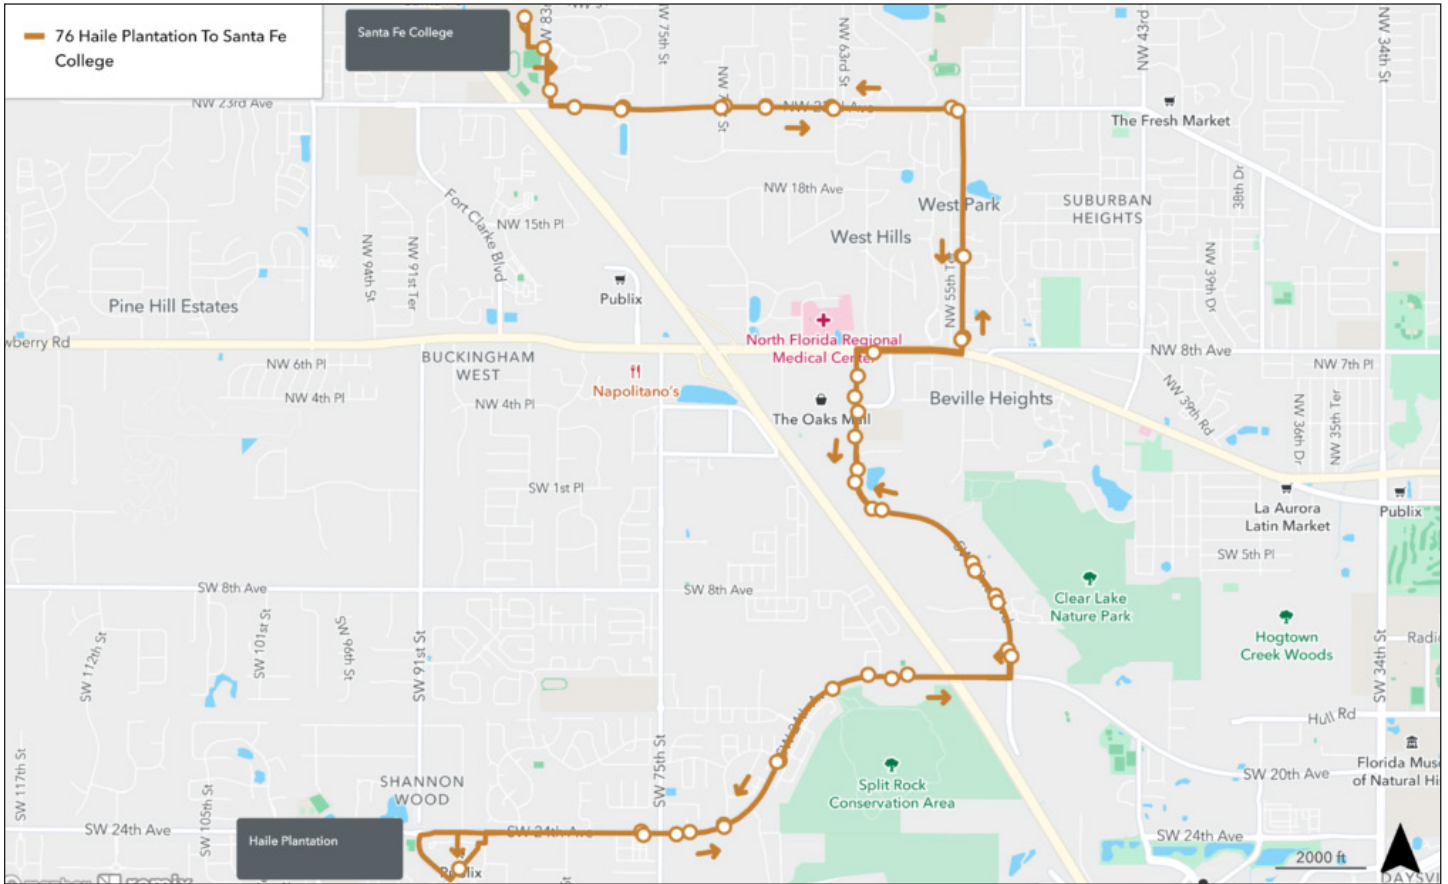

ROUTE 76

Haile Market Square to Santa Fe College