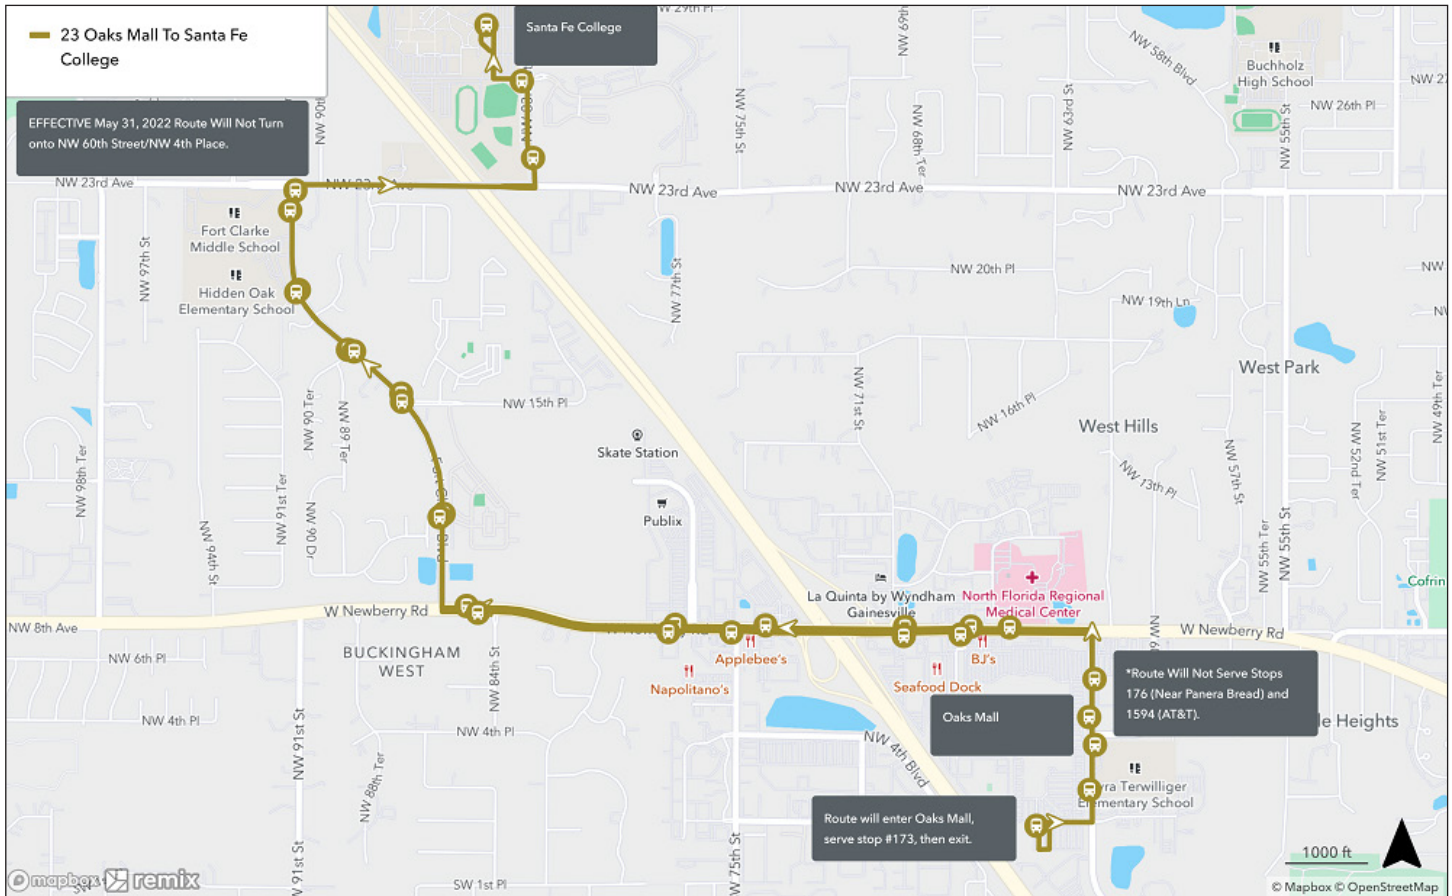

ROUTE 10

Rosa Parks Transfer Station to Santa Fe College

To Santa Fe			
SUNDAY			
A Rosa Parks Transfer Station	B NW 16th Ave/ NW 13th St	C NW 23rd Ave/ NW 43rd St	D Santa Fe
9:30	9:39	9:55	9:52
10:00	10:09	10:15	10:22
10:30	10:39	10:55	10:52
11:00	11:09	11:15	11:22
11:30	11:39	11:55	11:52
12:00	12:09	12:15	12:22
12:30	12:39	12:55	12:52
1:00	1:09	1:15	1:22
1:30	1:39	1:55	1:52
2:00	2:09	2:15	2:22
2:30	2:39	2:55	2:52
3:00	3:09	3:15	3:22
3:30	3:39	3:55	3:52
4:00	4:09	4:15	4:22
4:30	4:39	4:55	4:52
5:00	5:09	5:15	5:22

To Rosa Parks Transfer Station			
SUNDAY			
D Santa Fe	C NW 23rd Ave/ NW 43rd St	B NW 16th Ave/ NW 13th St	A Rosa Parks Transfer Station
10:03	10:09	10:15	10:25
10:33	10:39	10:45	10:55
11:03	11:09	11:15	11:25
11:33	11:39	11:45	11:55
12:03	12:09	12:15	12:25
12:33	12:39	12:45	12:55
1:03	1:09	1:15	1:25
1:33	1:39	1:45	1:55
2:03	2:09	2:15	2:25
2:33	2:39	2:45	2:55
3:03	3:09	3:15	3:25
3:33	3:39	3:45	3:55
4:03	4:09	4:15	4:25
4:33	4:39	4:45	4:55
5:03	5:09	5:15	5:25
5:33	5:39	5:45	5:55

ROUTE 23

Hobby Lobby to Santa Fe College (via Ft. Clarke Blvd.)

To Santa Fe	
SATURDAY & SUNDAY	
A Hobby Lobby	B Santa Fe
9:26	9:38
10:02	10:14
10:38	10:50
11:16	11:28
11:58	12:13
12:42	12:57
1:26	1:41
2:10	2:25
2:54	3:09
3:38	3:53
4:22	4:37
5:06	5:21

To Santa Fe			
SATURDAY & SUNDAY			
A Shands	B Westgate Plaza	C Millhopper Plaza	D Santa Fe
9:07	9:22	9:28	9:45
10:37	10:52	10:58	11:15
12:07	12:22	12:28	12:45
1:37	1:52	1:58	2:15
3:07	3:22	3:28	3:45
4:37	4:52	4:58	5:15