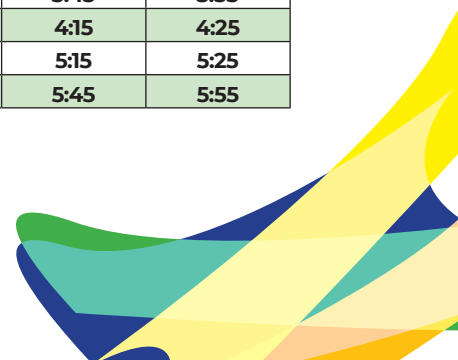

To Santa Fe			
SATURDAY			
A Rosa Parks Transfer Station	B NW 16th Ave/ NW 13th St	C NW 23rd Ave/ NW 43rd St	D Santa Fe
7:00	7:09	7:15	7:22
9:00	9:09	9:15	9:22
9:30	9:39	9:55	9:52
10:30	10:39	10:55	10:52
11:00	11:09	11:15	11:22
11:30	11:39	11:55	11:52
12:30	12:39	12:55	12:52
1:00	1:09	1:15	1:22
1:30	1:39	1:55	1:52
2:30	2:39	2:55	2:52
3:00	3:09	3:15	3:22
3:30	3:39	3:55	3:52
4:30	4:39	4:55	4:52
5:00	5:09	5:15	5:22

To Rosa Parks Transfer Station			
SATURDAY			
D Santa Fe	C NW 23rd Ave/ NW 43rd St	B NW 16th Ave/ NW 13th St	A Rosa Parks Transfer Station
7:33	7:39	7:45	7:55
9:33	9:39	9:45	9:55
10:03	10:09	10:15	10:25
11:03	11:09	11:15	11:25
11:33	11:39	11:45	11:55
12:03	12:09	12:15	12:25
1:03	1:09	1:15	1:25
1:33	1:39	1:45	1:55
2:03	2:09	2:15	2:25
3:03	3:09	3:15	3:25
3:33	3:39	3:45	3:55
4:03	4:09	4:15	4:25
5:03	5:09	5:15	5:25
5:33	5:39	5:45	5:55