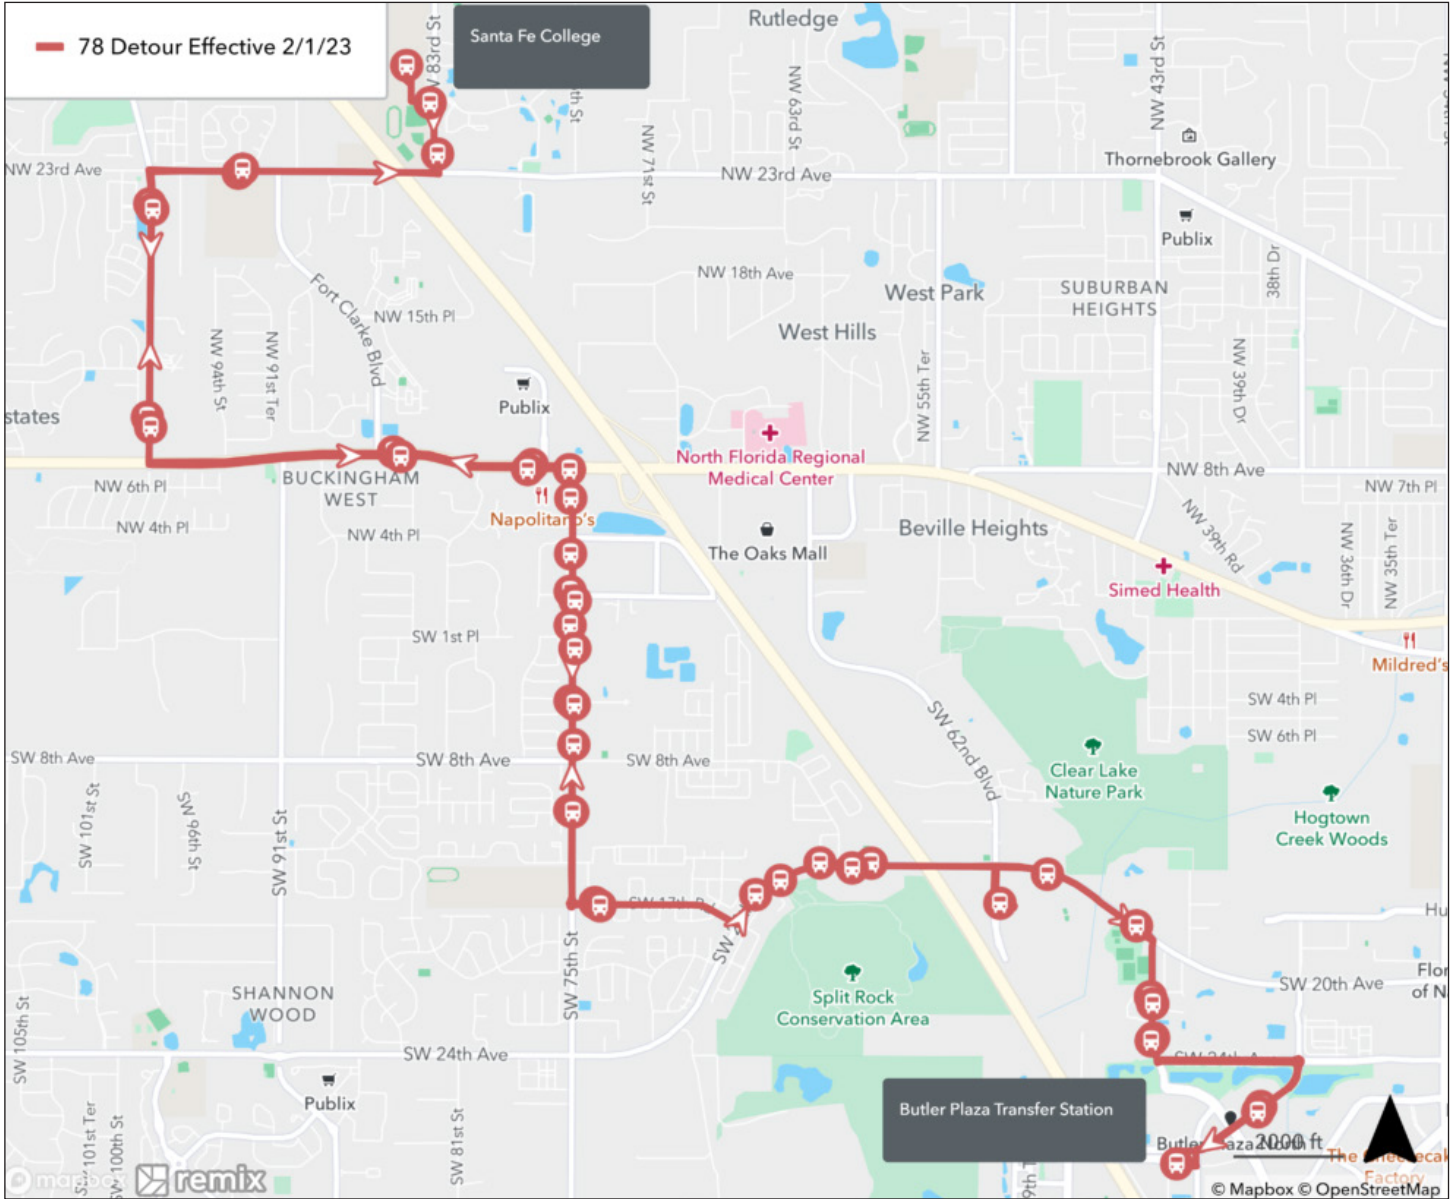

ROUTE 78

Santa Fe College to Butler Plaza Transfer Station