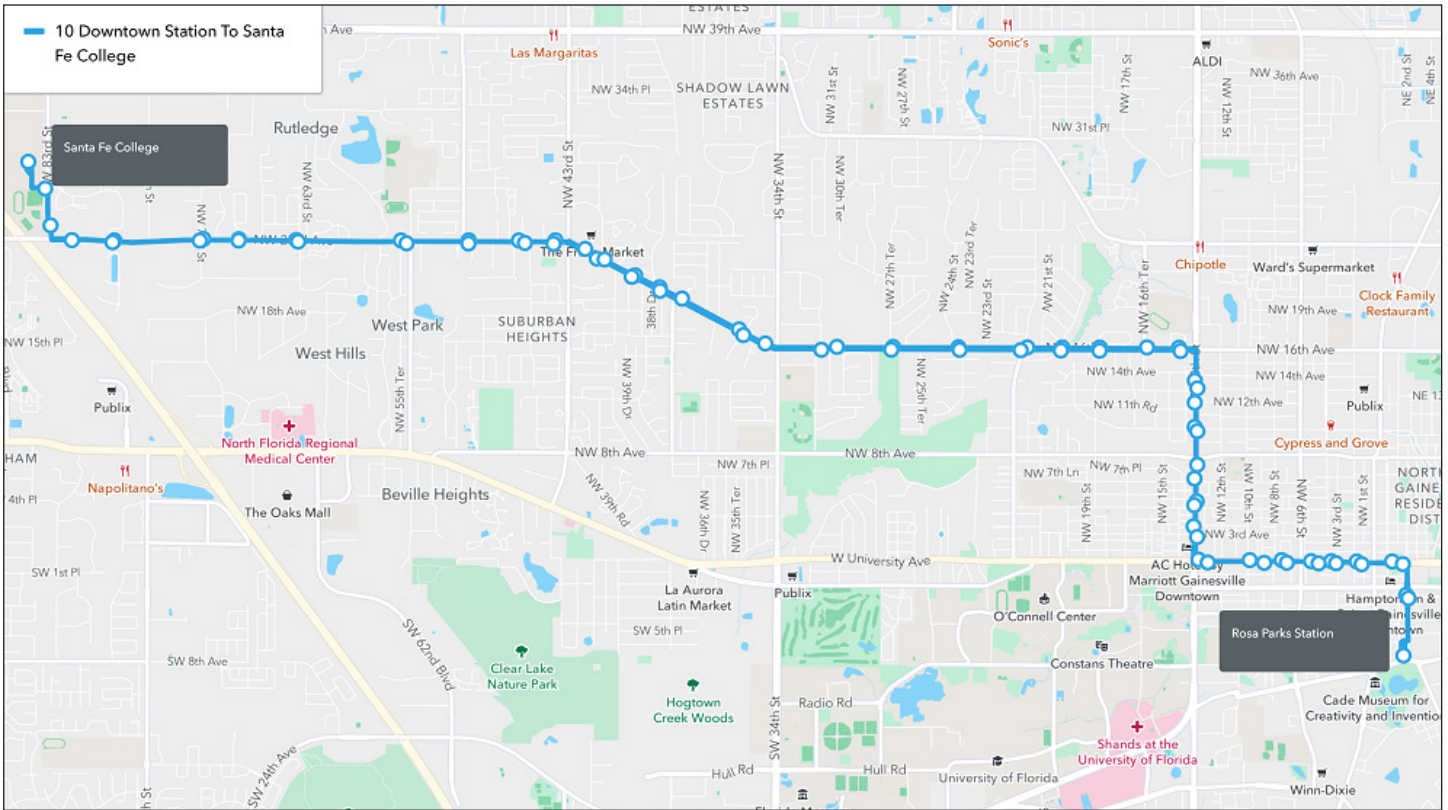

2024 Spring Arts Festival Bus Schedule

City of Gainesville Regional Transit System
Guide for the 51st Annual Santa Fe College
Spring Arts Festival

April 13-14, 2024

City of
Gainesville

ROUTE 10

Rosa Parks Transfer Station to Santa Fe College

To Santa Fe			
SATURDAY			
A Rosa Parks Transfer Station	B NW 16th Ave/ NW 13th St	C NW 23rd Ave/ NW 43rd St	D Santa Fe
7:00	7:09	7:15	7:22
9:00	9:09	9:15	9:22
9:30	9:39	9:55	9:52
10:30	10:39	10:55	10:52
11:00	11:09	11:15	11:22
11:30	11:39	11:55	11:52
12:30	12:39	12:55	12:52
1:00	1:09	1:15	1:22
1:30	1:39	1:55	1:52
2:30	2:39	2:55	2:52
3:00	3:09	3:15	3:22
3:30	3:39	3:55	3:52
4:30	4:39	4:55	4:52
5:00	5:09	5:15	5:22

To Santa Fe			
SATURDAY & SUNDAY			
A Shands	B Westgate Plaza	C Millhopper Plaza	D Santa Fe
9:07	9:22	9:28	9:45
10:37	10:52	10:58	11:15
12:07	12:22	12:28	12:45
1:37	1:52	1:58	2:15
3:07	3:22	3:28	3:45
4:37	4:52	4:58	5:15

To Shands			
SATURDAY & SUNDAY			
D Santa Fe	C Millhopper Plaza	B Westgate Plaza	A Shands
9:55	10:07	10:15	10:30
11:25	11:37	11:45	12:00
12:55	1:07	1:15	1:30
2:25	2:37	2:45	3:00
3:55	4:07	4:15	4:30
5:25	5:37	5:45	6:00