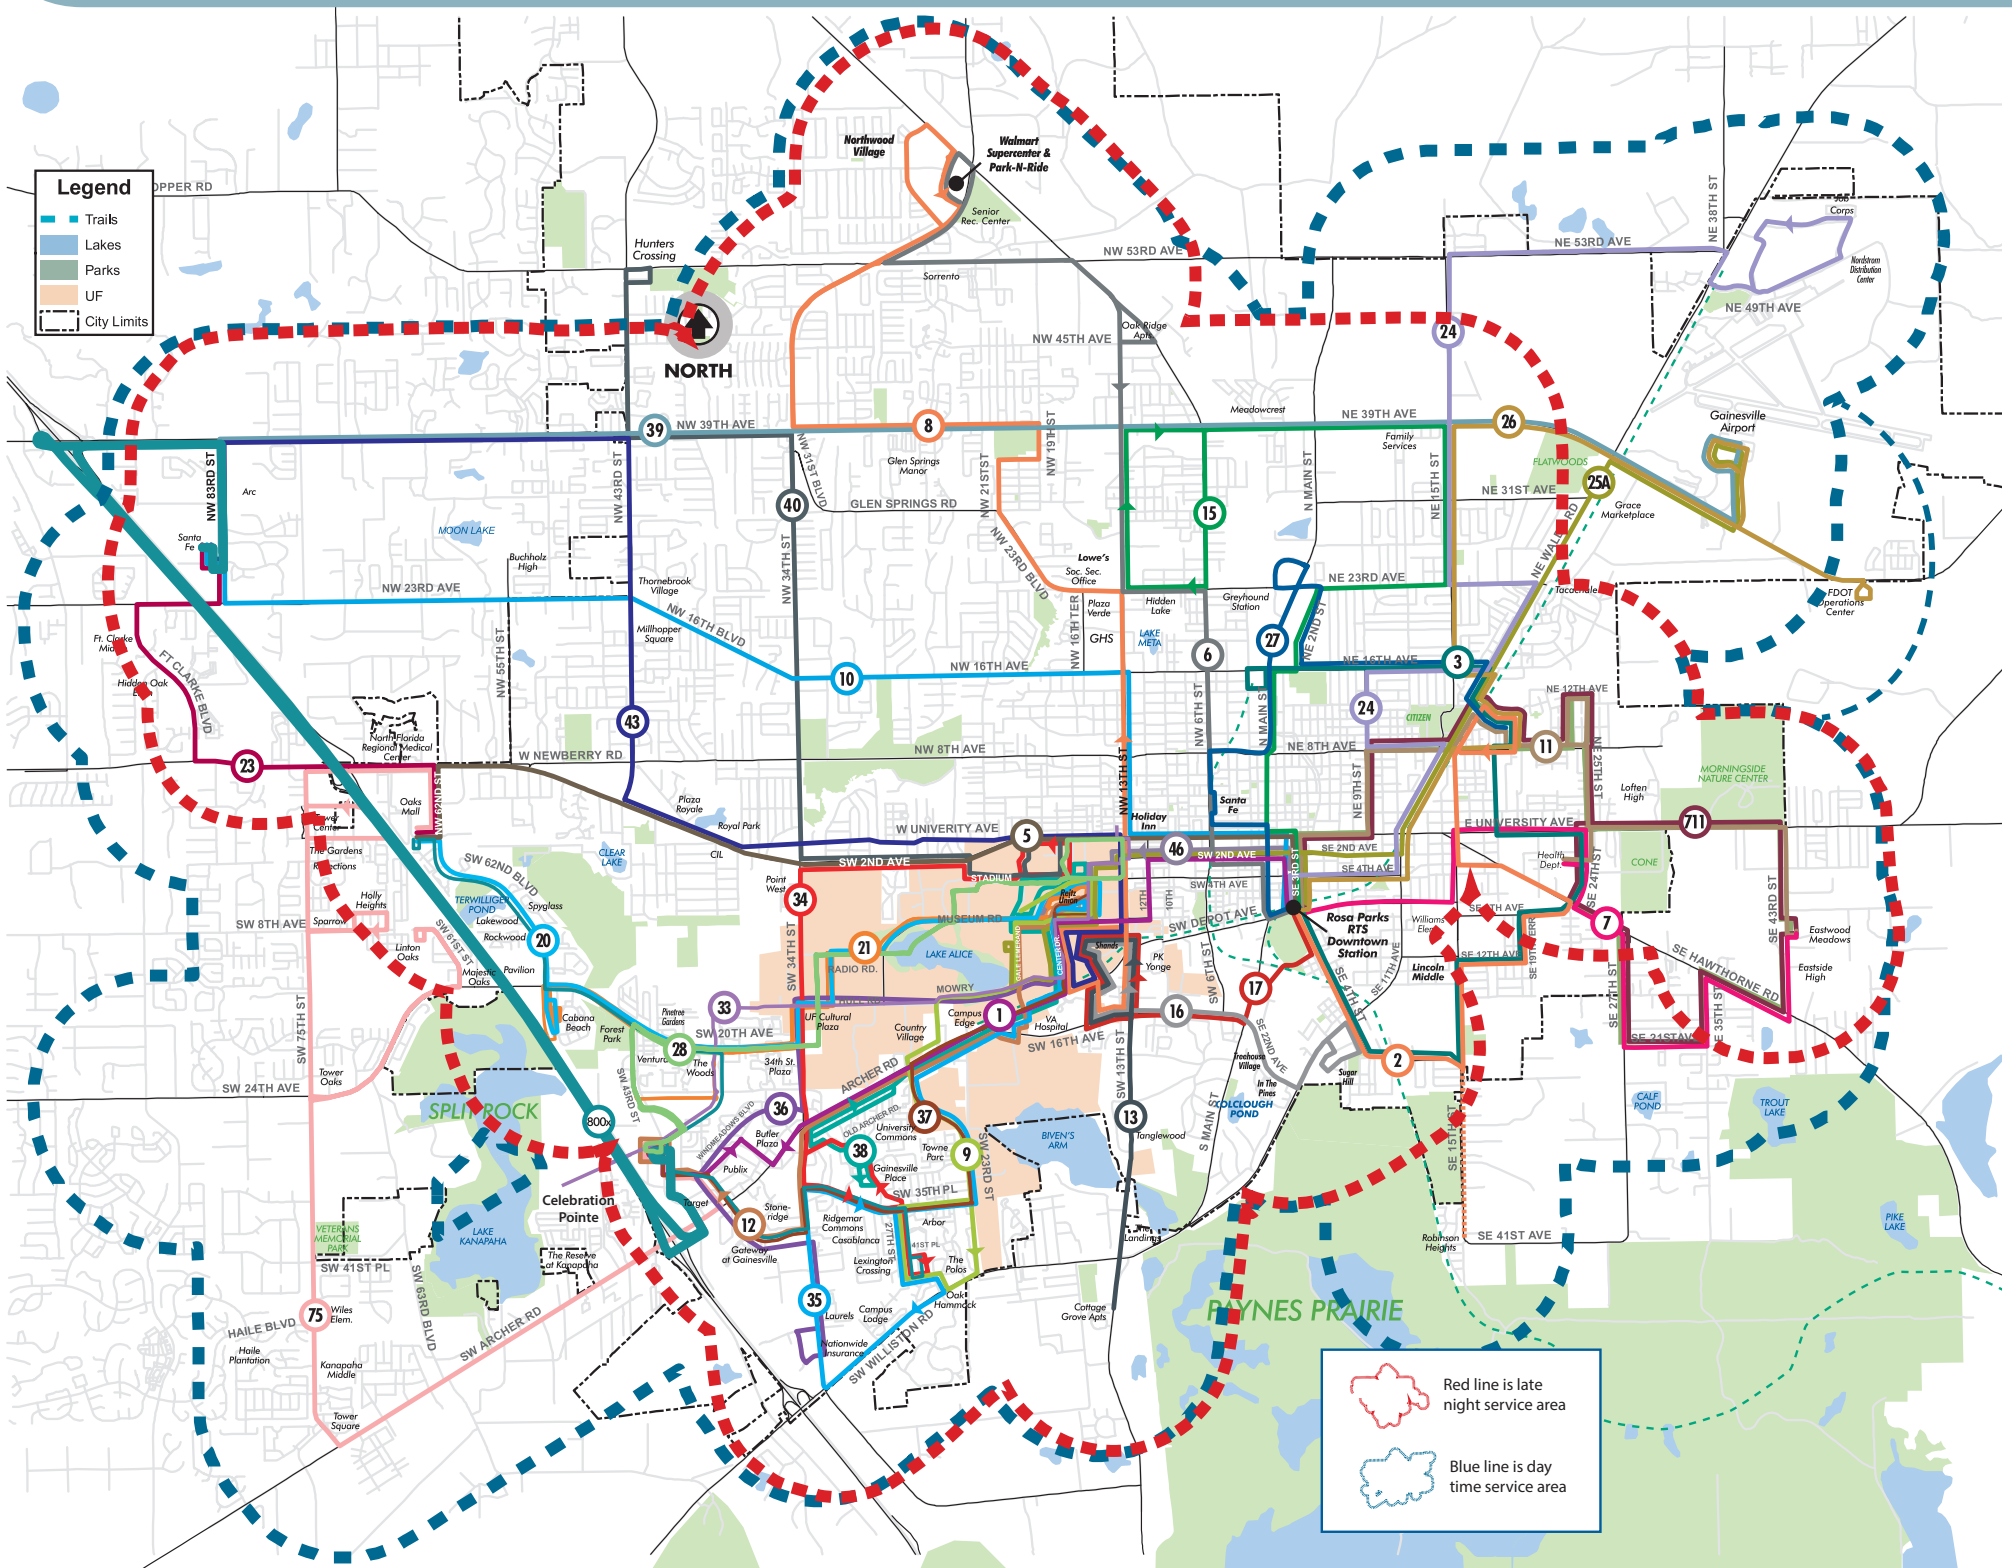

Bus Schedule

Spring 2021 | Service January 4th thru May 2nd

Welcome back!

Safe clean and reliable way to
get around Gainesville.

Stop the spread!

Wear a mask
and practice
social distancing.

Transportation & Mobility RTS

Service Map

The following map has routes and service area.

Where to transfer

The following locations indicate where bus routes connect.

Route 1	Rosa Parks Downtown Station... 2, 3, 5, 6, 7, 10, 11, 15, 17, 24, 26, 27, 46, 711
	Butler Plaza Transfer Station 12, 28, 33, 37, 75, 800
	Shands Hospital @ HPNP Building... 8, 25, 35, 36, 37, 38, 43
Route 2	Rosa Parks Downtown Station... 1, 3, 5, 6, 7, 10, 11, 15, 17, 24, 26, 27, 46
	Lincoln Estates Neighborhood..... 3
	Super Walmart @ NE 12th Ave 3, 11, 25, 26, 27
Route 3	Rosa Parks Downtown Station..... 1, 2, 5, 6, 7, 10, 11, 15, 17, 24, 26, 27, 46
	Super Walmart @ NE 12th Ave 2, 11, 25, 26, 27
Route 5	Rosa Parks Downtown Station..... 1, 2, 3, 6, 7, 10, 11, 15, 17, 24, 26, 27, 46, 711
	Oaks Mall..... 20, 23, 75
	West Gate Shopping Center 34, 43
	Publix @ SW 34th St..... 34, 43
Route 6	Rosa Parks Downtown Station..... 1, 2, 3, 5, 7, 10, 11, 15, 17, 24, 26, 27, 46
	Walmart Northbound..... 8
	Cecile's..... 15
	Peacock Paint Station..... 15
Route 7	Rosa Parks Downtown Station..... 1, 2, 3, 5, 6, 10, 11, 15, 17, 24, 26, 27, 46
	Inside Alachua County Health Department 3, 11
	Eastwood Meadows Community..... 11
Route 8	Plaza Verde 6, 15
	Walmart Northbound..... 6
	Shands Hospital @ Archer Rd 13, 16, 17, 43
Route 9	Hunters Run Apartments..... 34, 35
	University Commons Apartments 1, 12, 35, 38
	Reitz Student Union 1, 8, 12, 13, 20, 21, 25, 35, 36, 37, 38, 43, 46
Route 10	Rosa Parks Downtown Station..... 1, 2, 3, 5, 6, 7, 11, 15, 17, 24, 26, 27, 46
	Georgetown Apartments 8
	Millhopper Shopping Center 43
	Santa Fe College..... 23, 43, 800
	Millhopper Shopping Center @ NW 16th Blvd..... 43