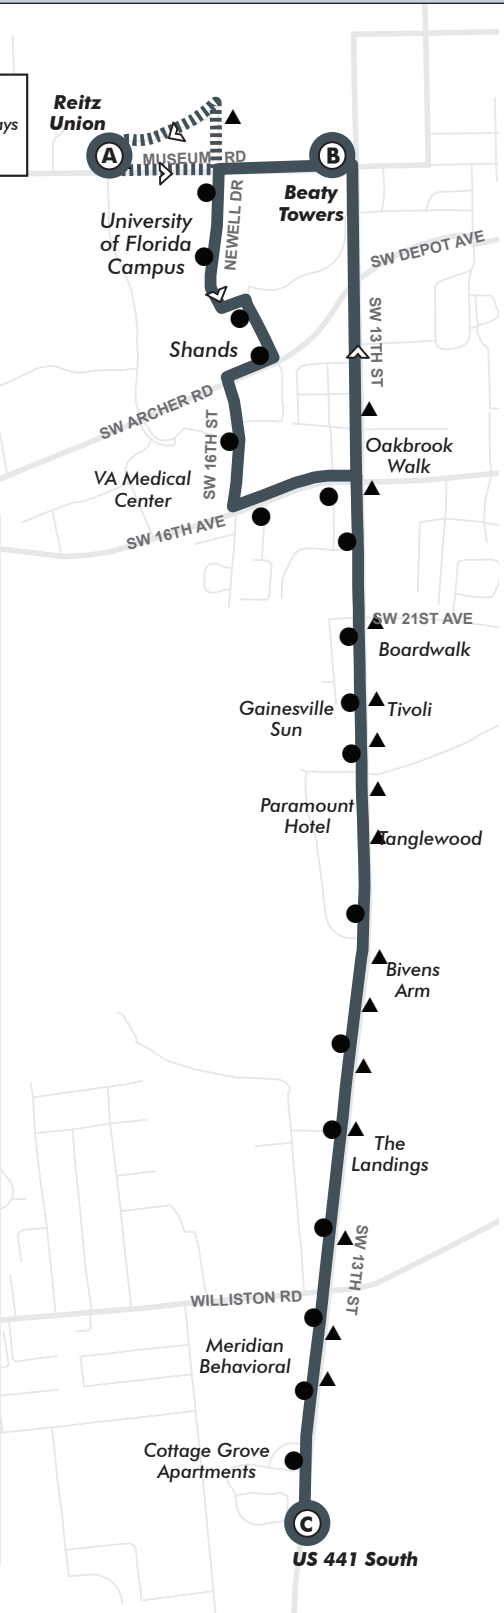

Boardwalk

Gainesville Sun

Tivoli

Paramount Hotel

Tanglewood

Bivens Arm

The Landings

SW 13TH ST

Meridian Behavioral

Cottage Grove Apartments

US 441 South

REITZ UNION AFTER 8:00PM A 1,8,9,12,16,17 20,35,38,43	BEATY TOWERS B 1,8,16,17,43	US 441 SOUTH C	US 441 SOUTH C	BEATY TOWERS B 1,8,16,17,43	REITZ UNION AFTER 8:00PM A 1,8,9,12,16,17 20,35,38,43

MONDAY TO FRIDAY

To US 441 South			To Beaty Towers or Reitz Union			
					R=RUNS ON REDUCED SERVICE DAYS	
			6:36am	6:45	R	
			6:51	7:00		
	6:45am	6:59	R	7:06	7:15	R
	7:00	7:14		7:21	7:30	
	7:15	7:29	R	7:36	7:45	R
	7:30	7:44		7:51	8:00	
	7:45	7:59	R	8:06	8:15	R
	8:00	8:14		8:21	8:30	
	8:15	8:29	R	8:36	8:45	R
	8:30	8:44		8:51	9:00	
	8:45	8:59	R	9:06	9:15	R
	9:00	9:14		9:21	9:30	
	9:15	9:29	R	9:36	9:45	R
	9:30	9:44		9:51	10:00	
	9:45	9:59	R	10:06	10:15	R
	10:00	10:14		10:21	10:30	
	10:15	10:29	R	10:36	10:45	R
	10:30	10:44		10:51	11:00	
	10:45	10:59	R	11:06	11:15	R
	11:00	11:14		11:21	11:30	
	11:15	11:29	R	11:36	11:45	R
	11:30	11:44		11:51	12:00pm	
	11:45	11:59	R	12:06	12:15	R
	12:00pm	12:14		12:21	12:30	
	12:15	12:29	R	12:36	12:45	R
	12:30	12:44		12:51	13:00	
	12:45	12:59	R	1:06	1:15	R
	1:00	1:14		1:21	1:30	
	1:15	1:29	R	1:36	1:45	R
	1:30	1:44		1:51	2:00	
	1:45	1:59	R	2:06	2:15	R
	2:00	2:14		2:21	2:30	
	2:15	2:29	R	2:36	2:45	R
	2:30	2:44		2:51	3:00	
	2:45	2:59	R	3:06	3:15	R
	3:00	3:14		3:21	3:30	
	3:15	3:29	R	3:36	3:45	R
	3:30	3:44		3:51	4:00	
	3:45	3:59	R	4:06	4:15	R
	4:00	4:14		4:21	4:30	
	4:15	4:29	R	4:36	4:45	R
	4:30	4:44		4:51	5:00	
	4:45	4:59	R	5:06	5:15	R
	5:00	5:14		5:21	5:30	
	5:15	5:29	R	5:36	5:45	R
	5:30	5:44		5:51	6:00