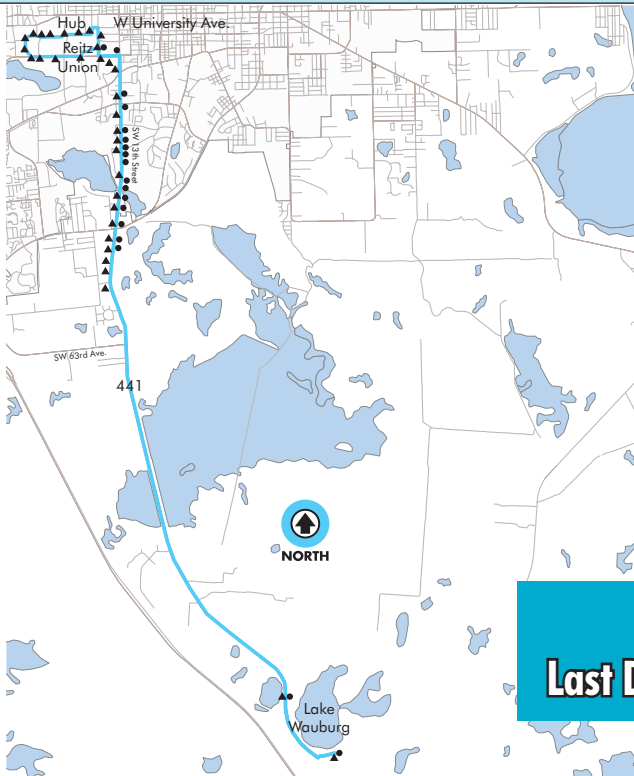

# East Circulator

**Bus Stops**

- ▲ To Walker Hall
- To Sorority Row

**Service starts at Sorority Row 7:20am**  
**Last Departure from the Walker Hall 5:30pm**

Saturday Every 60 min.

# Reitz Union to Lake Wauburg

**Bus Stops**

- ▲ To Lake Wauburg
- To Reitz Union

Runs on the following dates  
**May 13, 20, 27**  
**June 3, 10**  
**July 1, 8**

**Service starts at Reitz Union 9:30am**  
**Last Departure from the Lake Wauburg 5:00pm**