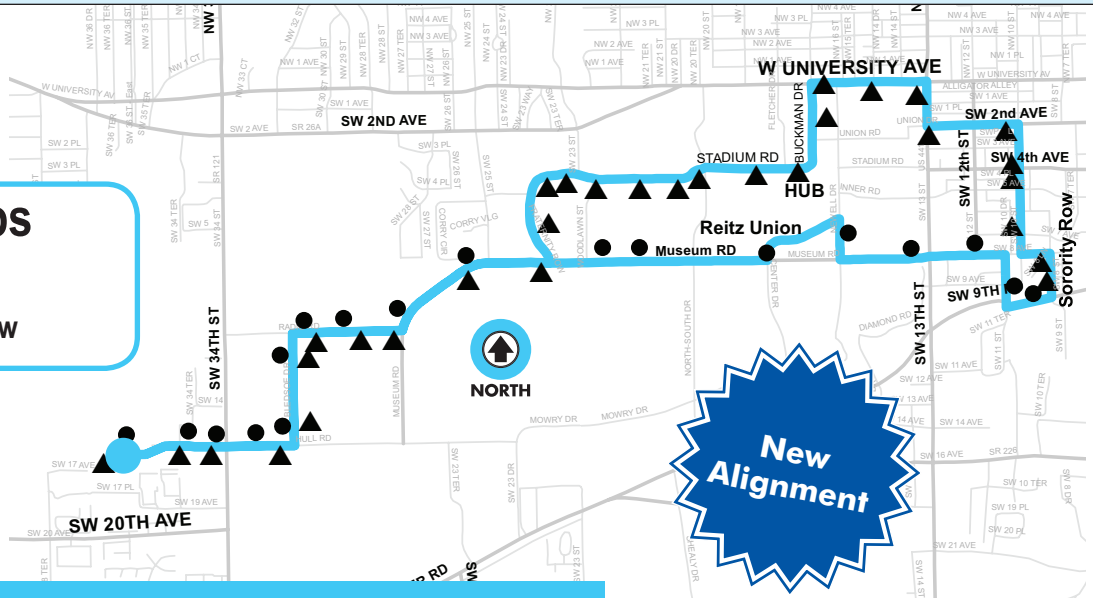

# UF North/South Circulator

122

**Bus Stops**

- ▲ To Cultural Plaza
- To Hub

**Service starts at NW 7th ave & NW 12th St. 7:30am**  
**Last Departure from the Animal Science 4:59pm**

125

# Hub to Butler Plaza Transfer Station

Monday to Friday Every 16 min.

Saturday/Sunday No Service

**Bus Stops**

- ▲ To Butler Plaza Transfer Station
- To Hub

**Service starts at Butler Plaza Transfer Station 7:02am**  
**Last Departure from the Reitz Union 6:37pm**

# Sorority Row to PNR#2

Monday to Friday Every 45 min.

Saturday/Sunday No Service

**Bus Stops**

- ▲ To PNR #2
- To Sorority Row

**Week Day Service Starts at Sorority Row 5:45pm**  
**Last Departure from Sorority Row 11:00pm**

# East Circulator

**Bus Stops**

- ▲ To Walker Hall
- To Sorority Row

**Service starts at Sorority Row 7:20am**  
**Last Departure from the Walker Hall 5:30pm**

Saturday Every 60 min.