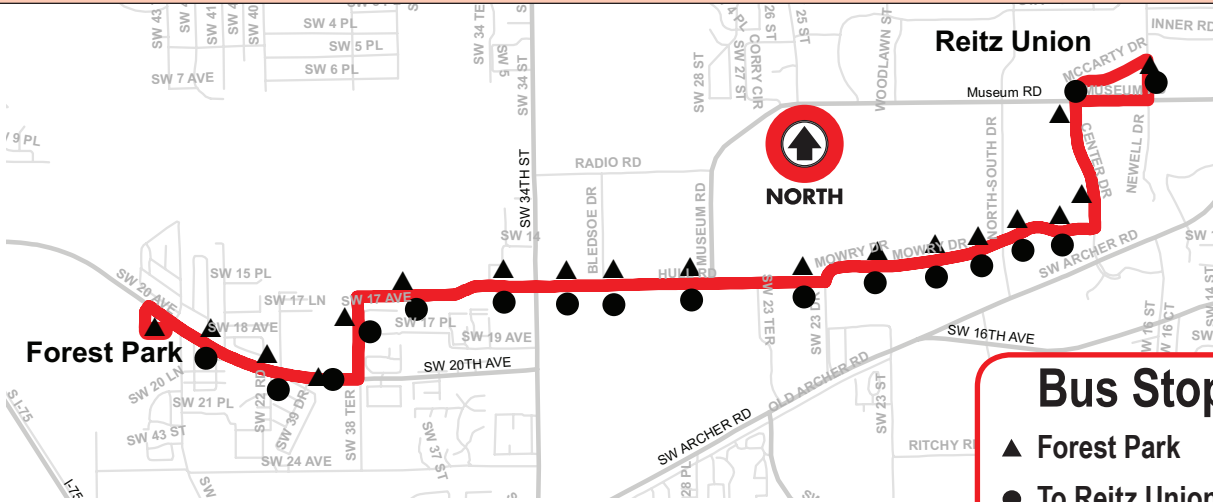

Monday to Friday Every 20 min.

Saturday/Sunday No Service

Reitz Union to Forest Park

Bus Stops

- ▲ Forest Park
- To Reitz Union

Service starts at Forest Park 7:30am
Last Departure from the Reitz Union 5:48pm

Monday to Friday Every 30 min.

Saturday/Sunday No Service