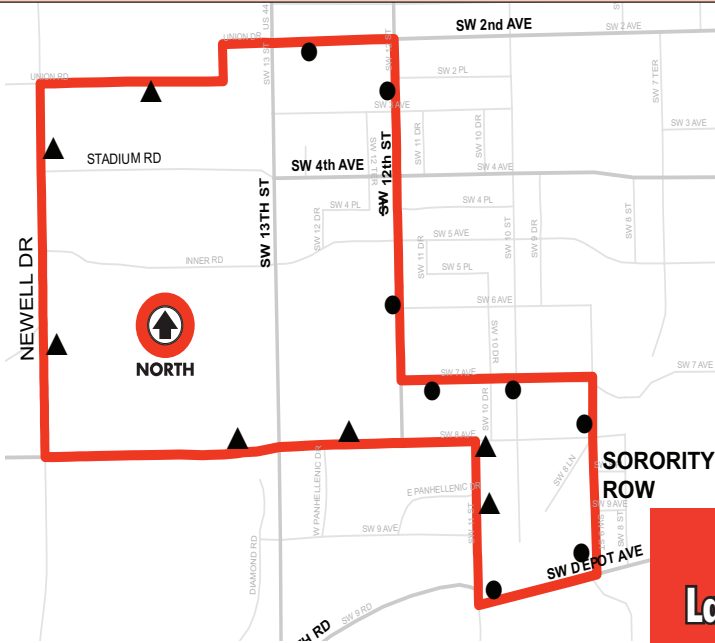

# UF North/South Circulator

122

**Bus Stops**

- ▲ To Cultural Plaza
- To Hub

**Service starts at NW 7th ave & NW 12th St. 7:30am**  
**Last Departure from the Animal Science 4:59pm**

125

# Sorority Row to PNR#2

Monday to Friday Every 45 min.

Saturday/Sunday No Service

**Bus Stops**

- ▲ To PNR #2
- To Sorority Row

**Week Day Service Starts at Sorority Row 5:45pm**  
**Last Departure from Sorority Row 11:00pm**

# East Circulator

**Bus Stops**

- ▲ To Walker Hall
- To Sorority Row

**Service starts at Sorority Row 7:20am**  
**Last Departure from the Walker Hall 5:30pm**

Saturday Every 60 min.