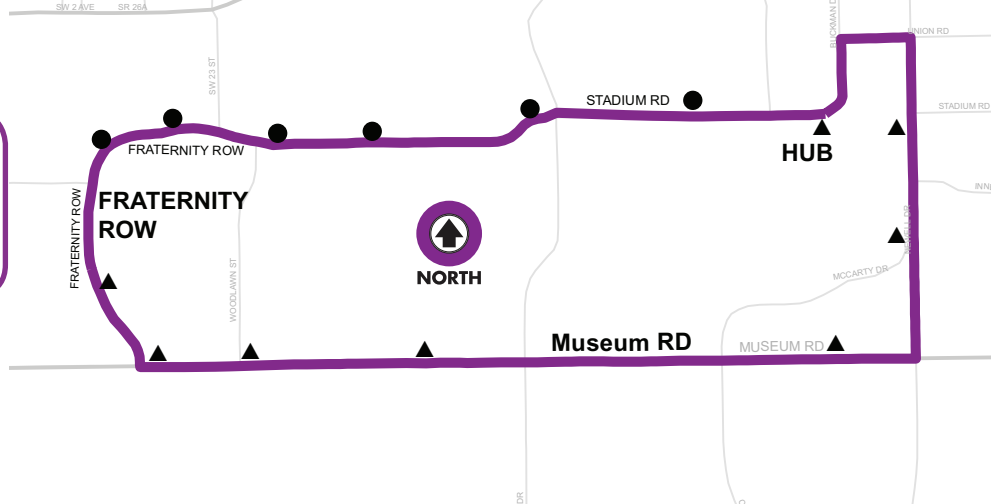

# Hub to Family Housing

**Bus Stops**

- ▲ To University Village
- To Hub

**Service starts at University Village 7:30am**  
**Last Departure from the Hub 5:11pm**

Monday to Friday Every 9-18 min.

Saturday/Sunday No Service

# Hub to Fraternity Row

120

**Bus Stops**

- ▲ To Fraternity Row
- To Hub

**Service starts at Fraternity Row 7:27am**  
**Last Departure from the Fraternity Row 7:00pm**

Monday to Friday Every 45 min.

Saturday/Sunday No Service

# UF North/South Circulator

122

**Bus Stops**

- ▲ To Cultural Plaza
- To Hub

**Service starts at NW 7th ave & NW 12th St. 7:30am**  
**Last Departure from the Animal Science 4:59pm**

125

# East Circulator

**Bus Stops**

- ▲ To Walker Hall
- To Sorority Row

**Service starts at Sorority Row 7:20am**  
**Last Departure from the Walker Hall 5:30pm**

Saturday Every 60 min.