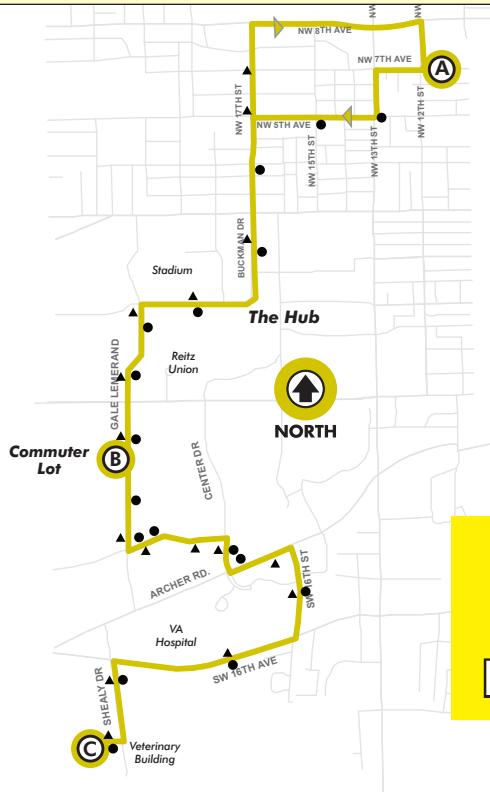

# Hub to Fraternity Row

120

**Bus Stops**

- ▲ To Fraternity Row
- To Hub

**Service starts at Fraternity Row 7:27am**  
**Last Departure from the Fraternity Row 7:00pm**

Monday to Friday Every 45 min.

Saturday/Sunday No Service

# UF North/South Circulator

122

**Bus Stops**

- ▲ To Cultural Plaza
- To Hub

**Service starts at NW 7th ave & NW 12th St. 7:30am**  
**Last Departure from the Animal Science 4:59pm**

125

# East Circulator

**Bus Stops**

- ▲ To Walker Hall
- To Sorority Row

**Service starts at Sorority Row 7:20am**  
**Last Departure from the Walker Hall 5:30pm**

Saturday Every 60 min.

# Reitz Union to Lake Wauburg

**Bus Stops**

- ▲ To Lake Wauburg
- To Reitz Union

Runs on the following dates  
**May 13, 20, 27**  
**June 3, 10**  
**July 1, 8**

**Service starts at Reitz Union 9:30am**  
**Last Departure from the Lake Wauburg 5:00pm**