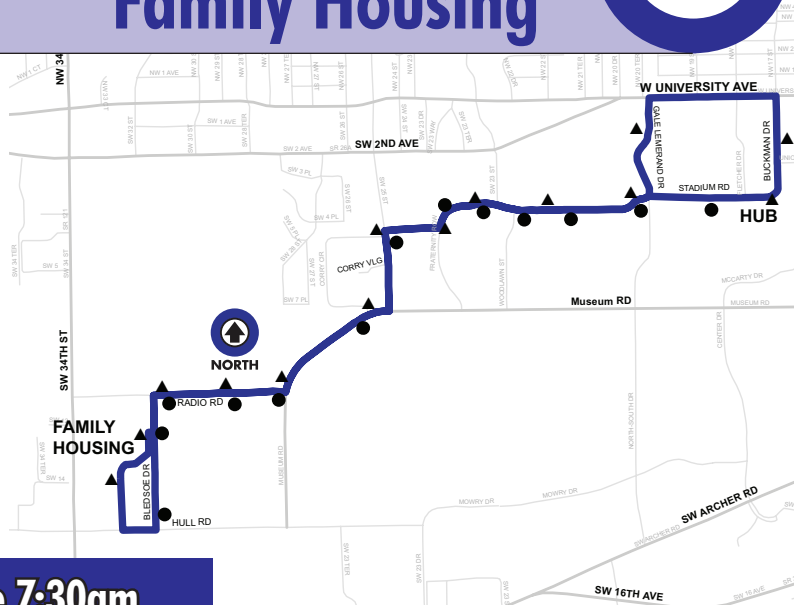

# Reitz Union to Forest Park

**Bus Stops**

- ▲ Forest Park
- To Reitz Union

**Service starts at Forest Park 7:30am**  
**Last Departure from the Reitz Union 5:48pm**

Monday to Friday Every 30 min.

Saturday/Sunday No Service

# Hub to Family Housing

**Bus Stops**

- ▲ To University Village
- To Hub

**Service starts at University Village 7:30am**  
**Last Departure from the Hub 5:11pm**

Monday to Friday Every 9-18 min.

Saturday/Sunday No Service

# UF North/South Circulator

122

**Bus Stops**

- ▲ To Cultural Plaza
- To Hub

**Service starts at NW 7th ave & NW 12th St. 7:30am**  
**Last Departure from the Animal Science 4:59pm**

125

# East Circulator

**Bus Stops**

- ▲ To Walker Hall
- To Sorority Row

**Service starts at Sorority Row 7:20am**  
**Last Departure from the Walker Hall 5:30pm**

Saturday Every 60 min.