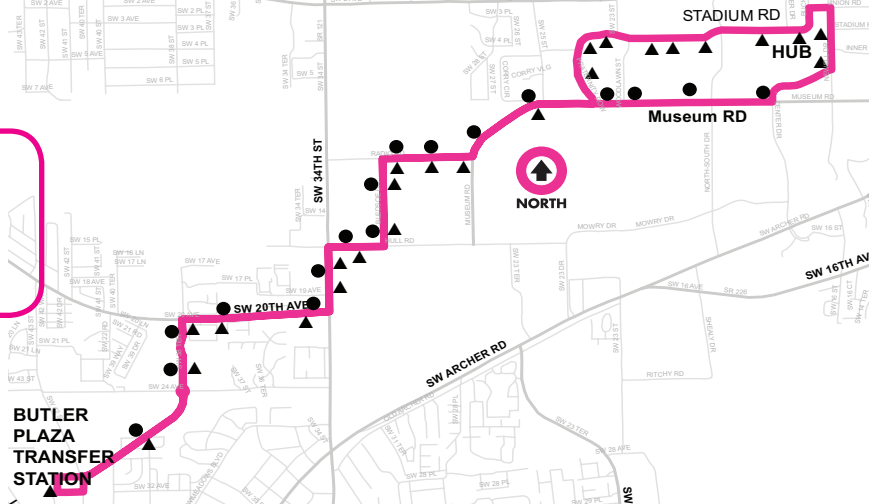

# UF North/South Circulator

122

**Bus Stops**

- ▲ To Cultural Plaza
- To Hub

**Service starts at NW 7th ave & NW 12th St. 7:30am**  
**Last Departure from the Animal Science 4:59pm**

125

# Hub to Butler Plaza Transfer Station

Monday to Friday Every 16 min.

Saturday/Sunday No Service

**Bus Stops**

- ▲ To Butler Plaza Transfer Station
- To Hub

**Service starts at Butler Plaza Transfer Station 7:02am**  
**Last Departure from the Reitz Union 6:37pm**

# East Circulator

**Bus Stops**

- ▲ To Walker Hall
- To Sorority Row

**Service starts at Sorority Row 7:20am**  
**Last Departure from the Walker Hall 5:30pm**

Saturday Every 60 min.

# Reitz Union to Lake Wauburg

**Bus Stops**

- ▲ To Lake Wauburg
- To Reitz Union

Runs on the following dates  
**May 13, 20, 27**  
**June 3, 10**  
**July 1, 8**

**Service starts at Reitz Union 9:30am**  
**Last Departure from the Lake Wauburg 5:00pm**