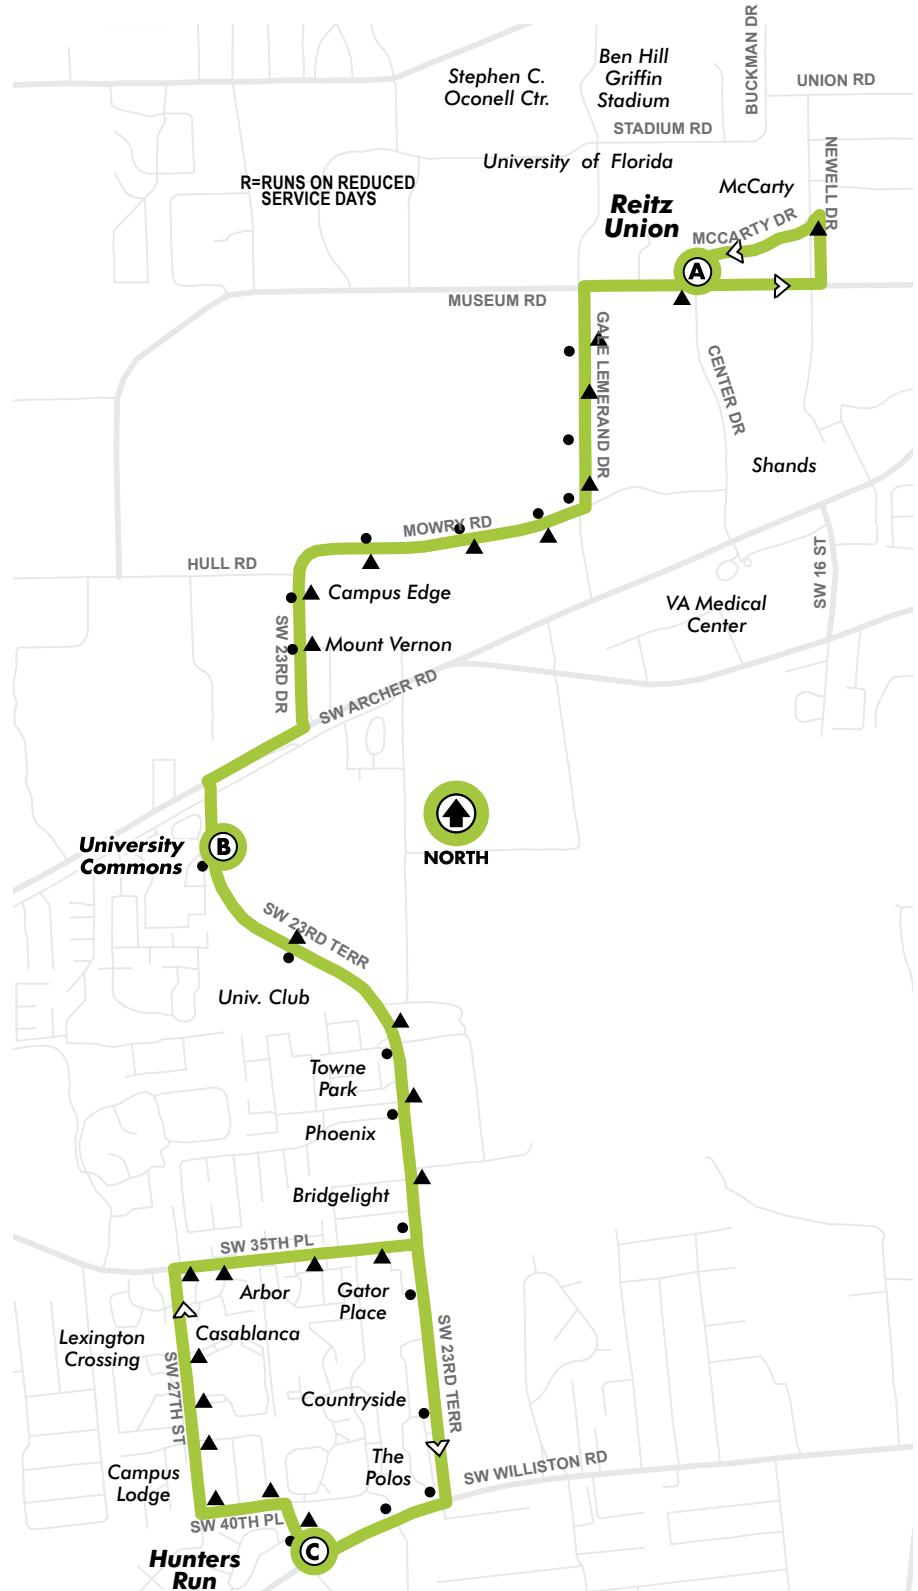

Monday to Friday Every 11-44 min.

Saturday No Service

Sunday No Service

Reitz Union to Hunters Run

Bus Stops

- ▲ To Reitz Union
- To Hunters Run
- ⓐ Timepoint Bus Stops

All routes are wheelchair accessible.

All routes are wheelchair accessible.