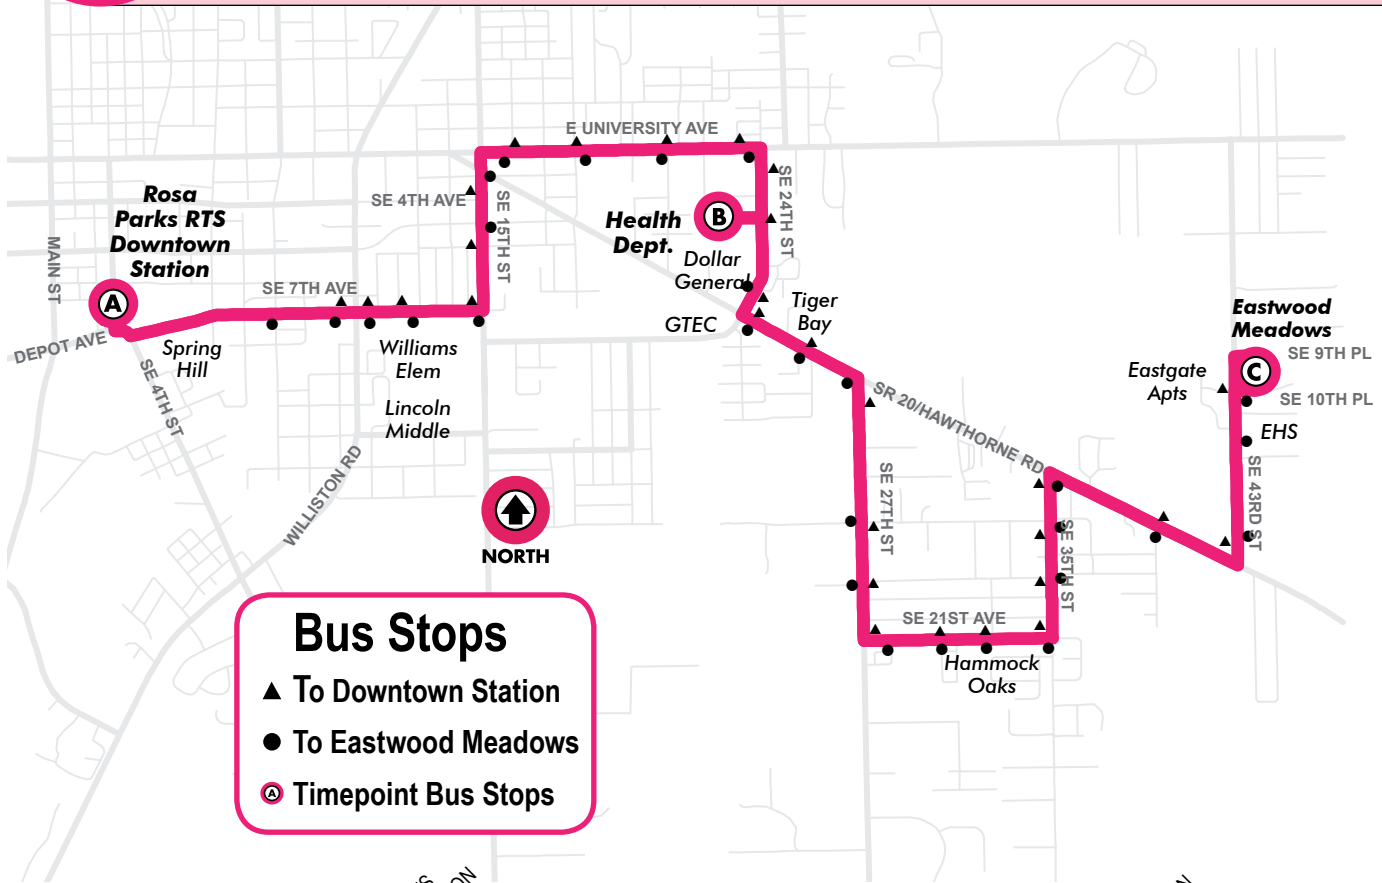

## Downtown Station to Eastwood Meadows

Monday to Friday Every 60 min.

Saturday No Service

Sunday No Service

**Bus Stops**

- ▲ To Downtown Station
- To Eastwood Meadows
- ⓐ Timepoint Bus Stops

MONDAY TO FRIDAY	ROSA PARKS RTS DOWNTOWN STATION (A)			HEALTH DEPT. (B)			EASTWOOD MEADOWS (C)		
	1,2,3,5,6,10, 11,15,17,24, 26,46			3,11			11		
	To Eastwood Meadows			To Downtown			R=RUNS ON REDUCED SERVICE DAYS		
6:00am	6:08	6:20	R	6:30am	6:40	6:50	R		
7:00	7:08	7:20	R	7:30	7:40	7:50	R		
8:00	8:08	8:20	R	8:30	8:40	8:50	R		
9:00	9:08	9:20	R	9:30	9:40	9:50	R		
10:00	10:08	10:20	R	10:30	10:40	10:50	R		
11:00	11:08	11:20	R	11:30	11:40	11:50	R		
12:00pm	12:08	12:20	R	12:30pm	12:40	12:50	R		
1:00	1:08	1:20	R	1:30	1:40	1:50	R		
2:00	2:08	2:20	R	2:30	2:40	2:50	R		
3:00	3:08	3:20	R	3:30	3:40	3:50	R		
4:00	4:08	4:20	R	4:30	4:40	4:50	R		
5:00	5:08	5:20	R	5:30	5:40	5:50	R		
6:00	6:20	6:20	R	6:30	6:30	6:50	R		
7:00	7:20	7:20	R	7:30	7:30	7:50	R		

Note: Last two trips do not service the Health Department