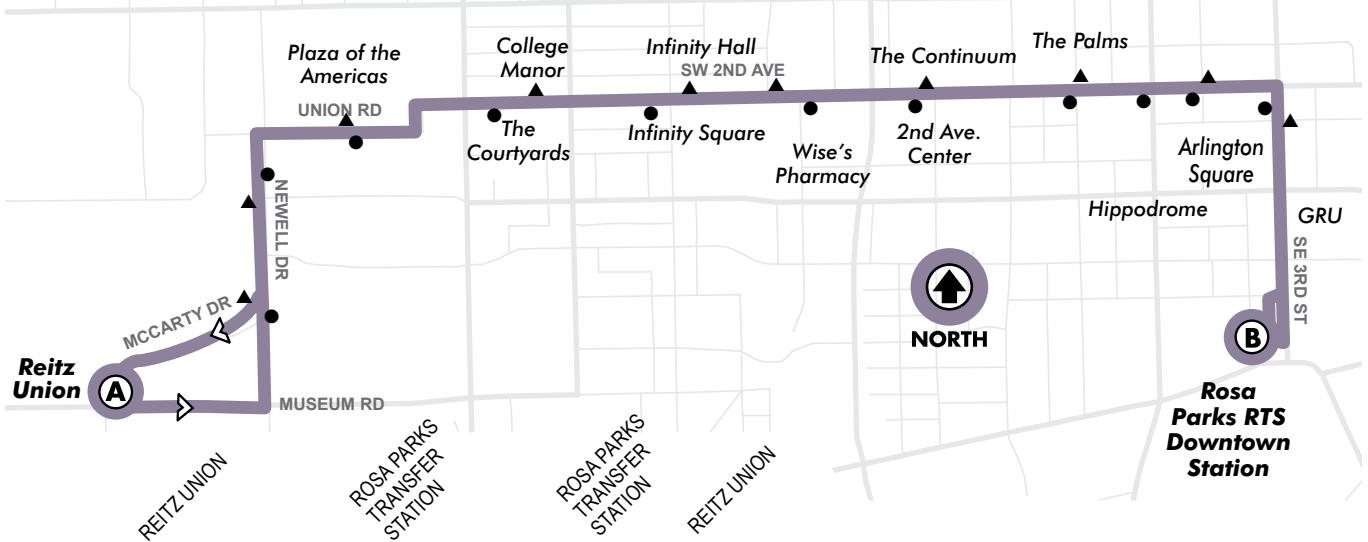

46

Reitz Union to Rosa Parks Transfer Station

Monday to Friday Every 30 min.

Saturday No Service

Sunday No Service

MONDAY TO FRIDAY

	(A)	(B)	(B)	(A)
	1,8,9,12,13,19, 20,21,25,35, 37,38,43,	1,2,3,5,6,7 10,11,15,17,24 26,27	1,2,3,5,6,7 10,11,15,17,24 26,27	1,8,9,12,13,19, 20,21,25,35, 37,38,43,
	To Downtown	To Reitz Union		
7:22am		7:10am	7:22	
	7:36	7:40	7:52	
		7:55	8:07	
7:52	8:06	8:10	8:22	
8:07	8:21	8:25	8:37	
8:22	8:36	8:40	8:52	
8:37	8:51	8:55	9:07	
8:52	9:06	9:10	9:22	
9:07	9:21	9:25	9:37	
9:22	9:36	9:40	9:52	
9:37	9:51	9:55	10:07	
9:52	10:06	10:10	10:22	
10:07	10:21	10:25	10:37	
10:22	10:36	10:40	10:52	
10:37	10:51	10:55	11:07	
10:52	11:06	11:10	11:22	
11:07	11:21	11:25	11:37	
11:22	11:36	11:40	11:52	
11:37	11:51	11:55	12:07pm	
11:52	12:06pm	12:10	12:22	
12:07	12:21	12:25	12:37	
12:22	12:36	12:40	12:52	
12:37	12:51	12:55	1:07	
12:52	1:06	1:10	1:22	
1:07	1:21	1:25	1:37	
1:22	1:36	1:40	1:52	
1:37	1:51	1:55	2:07	
1:52	2:06	2:10	2:22	
2:07	2:21	2:25	2:37	
2:22	2:36	2:40	2:52	
2:37	2:51	2:55	3:07	
2:52	3:06			
3:07	3:21	3:25	3:37	
3:37	3:51	3:55	4:07	
4:07	4:21	4:25	4:37	
4:37	4:51	4:55	5:07	
5:07	5:21	5:25	5:37	
5:37	5:51			

Bus Stops

- ▲ To Reitz Union
- To Downtown Station
- Ⓐ Timepoint Bus Stops