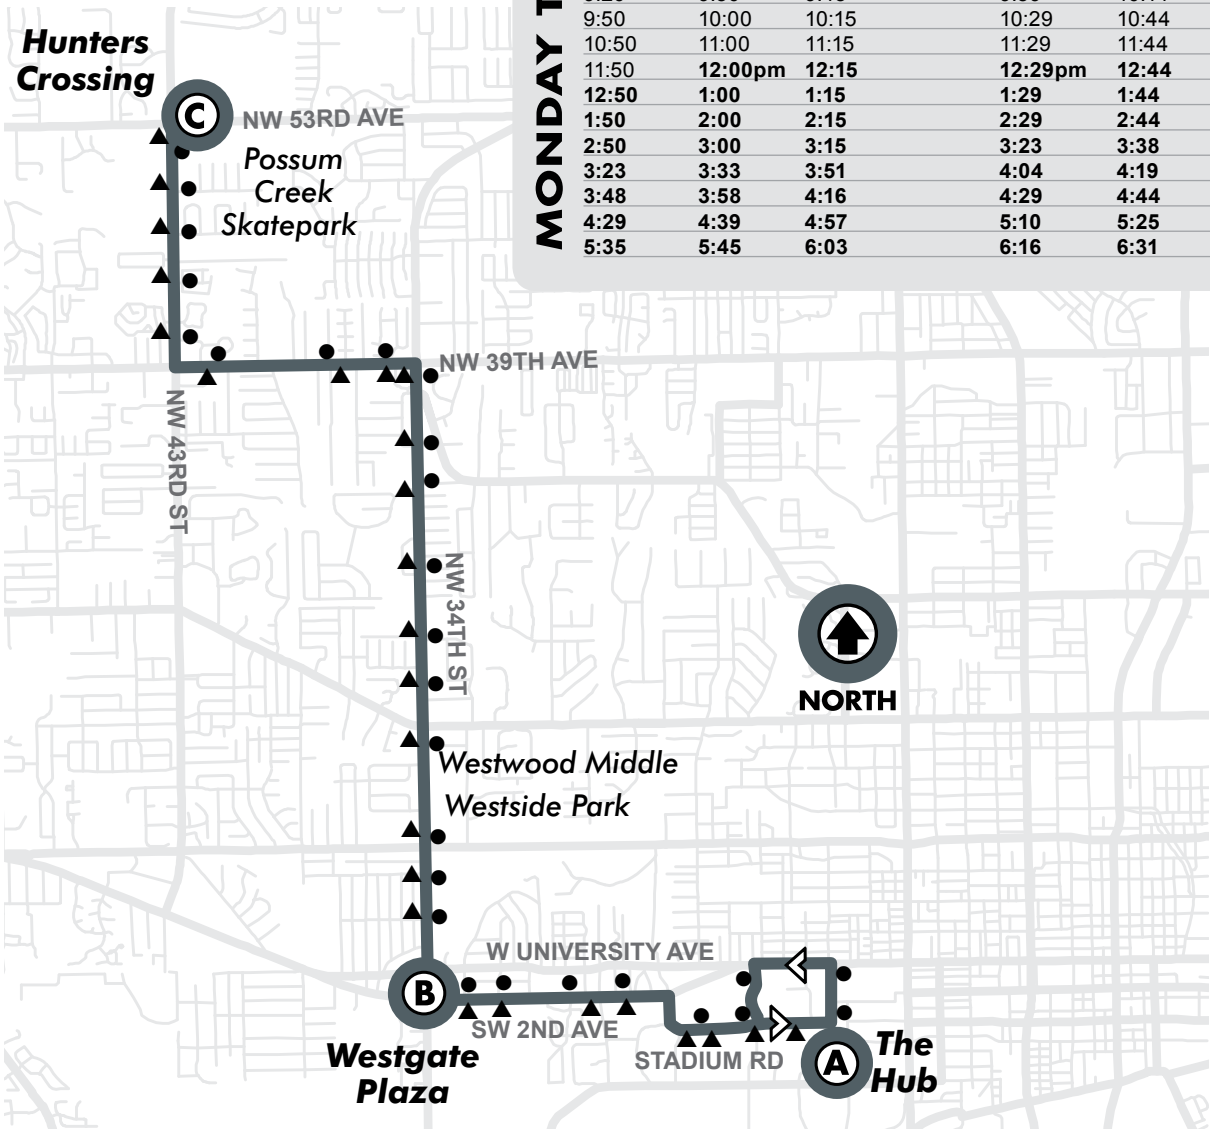

Monday to Friday Every 30-60 min.

Saturday No Service

Sunday No Service

The Hub to Hunters Crossing

Bus Stops

- ▲ To The Hub
- To Hunters Crossing
- ⓐ Timepoint Bus Stops

MONDAY TO FRIDAY			To Hunters Crossing			To The Hub		
ⓐ	ⓑ	ⓒ				6:54am	7:09	7:15
28,34,38	5,34,43					7:24	7:42	7:50
			7:15am	7:25	7:41	7:54	8:12	8:20
			7:50	8:00	8:15	8:29	8:44	8:50
			8:20	8:30	8:45	8:59	9:14	9:20
			8:50	9:00	9:15	9:29	9:44	9:50
			9:20	9:30	9:45	9:59	10:14	10:20
			9:50	10:00	10:15	10:29	10:44	10:50
			10:50	11:00	11:15	11:29	11:44	11:50
			11:50	12:00pm	12:15	12:29pm	12:44	12:50
			12:50	1:00	1:15	1:29	1:44	1:50
			1:50	2:00	2:15	2:29	2:44	2:50
			2:50	3:00	3:15	3:23	3:38	3:48
			3:23	3:33	3:51	4:04	4:19	4:29
			3:48	3:58	4:16	4:29	4:44	4:54
			4:29	4:39	4:57	5:10	5:25	5:35
			5:35	5:45	6:03	6:16	6:31	6:41

All routes are wheelchair accessible.