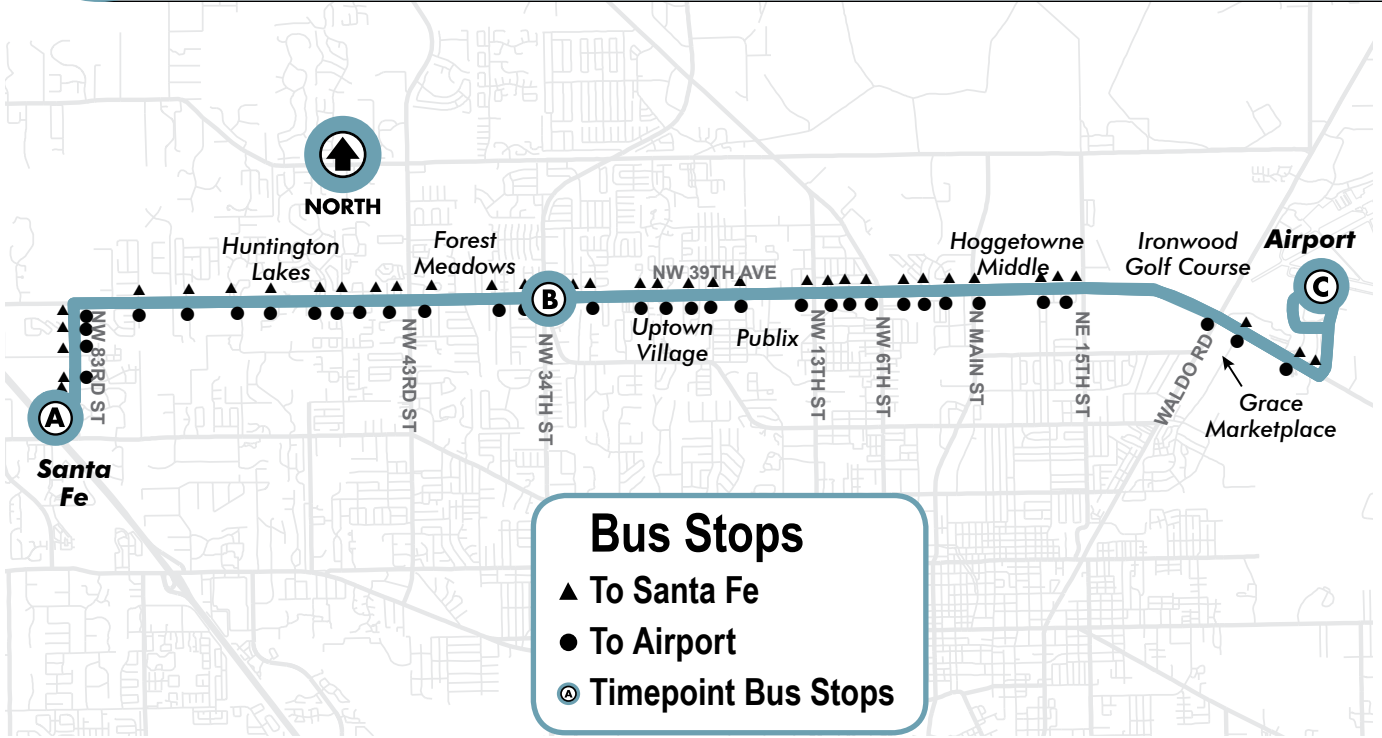

# 39

## Santa Fe to Airport

Monday to Friday Every 60 min.

Saturday No Service

Sunday No Service

MONDAY TO FRIDAY	SANTA FE			AIRPORT		
	ⓐ	ⓑ	ⓒ	ⓒ	ⓑ	ⓐ
	10,23,43,76,77	8,40	25,26	25,26	8,40	10,23,43,76,77
	<b>To Airport</b>			<b>To Santa Fe</b>		
8:00am	8:10	8:25		7:23am	7:41	7:54
9:00	9:10	9:25		8:29	8:43	8:54
10:00	10:10	10:25		9:29	9:43	9:54
11:00	11:10	11:25		10:29	10:43	10:54
12:00pm	12:10	12:25		11:29	11:43	11:54
1:00	1:10	1:25		12:29pm	12:43	12:54
2:00	2:10	2:25		1:29	1:43	1:54
3:00	3:10	3:25		2:29	2:43	2:54
4:00	4:10	4:25		3:29	3:43	3:54
5:00	5:10	5:25		4:29	4:43	4:54