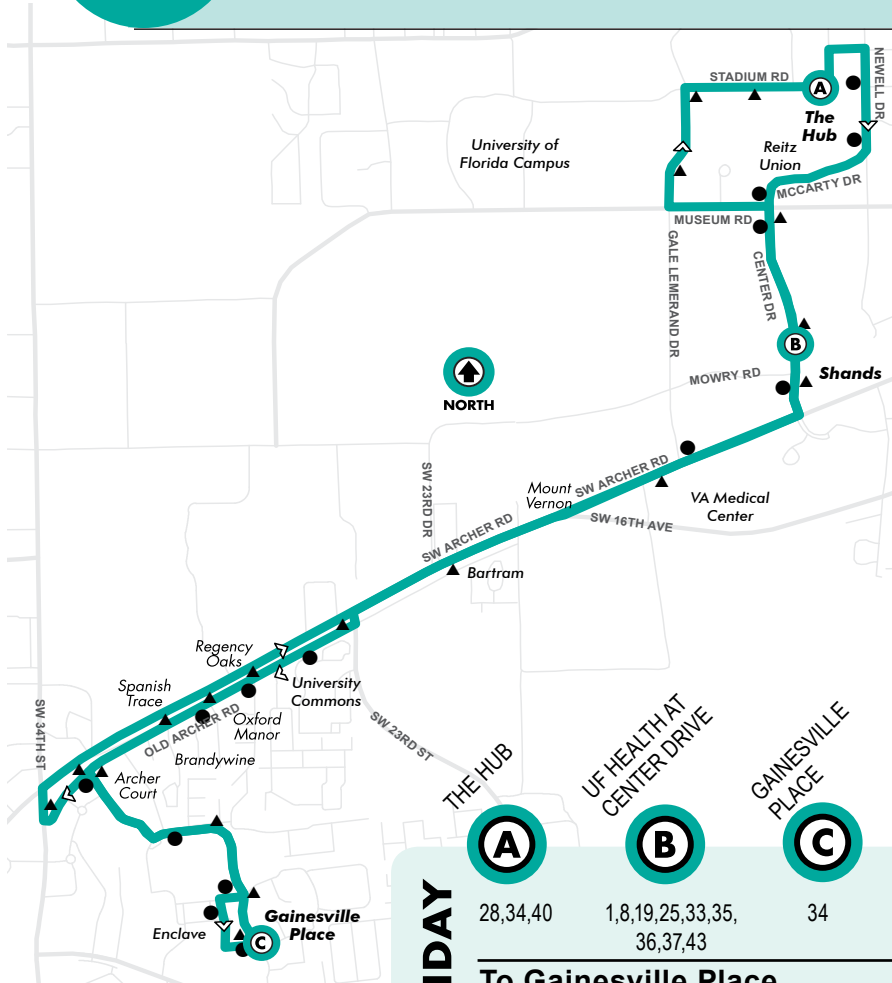

38

The Hub to Gainesville Place

Monday to Friday Every 12-42min.

Saturday No Service

Sunday No Service

Bus Stops

- ▲ To The Hub
- To Gainesville Place
- ⓐ Timepoint Bus Stops

MONDAY TO FRIDAY	A	B	C	C	B	A
	28,34,40	1,8,19,25,33,35, 36,37,43	34	34	1,8,19,25,33,35, 36,37,43	28,34,40
	To Gainesville Place			To The Hub		
				6:45am	6:56	7:03
				6:55	7:07	7:16
				7:15	7:27	7:36
7:03am	7:11	7:23		7:25	7:37	7:46
				7:35	7:47	7:56
7:16	7:24	7:36		7:45	7:57	8:06
				7:55	8:07	8:16
7:36	7:44	7:56		8:05	8:17	8:26
7:46	7:54	8:06		8:15	8:27	8:36
7:56	8:04	8:16		8:25	8:37	8:46
8:06	8:14	8:26		8:35	8:47	8:56
8:16	8:24	8:36		8:45	8:57	9:06
8:26	8:34	8:46		8:55	9:07	9:16
8:36	8:44	8:56		9:05	9:17	9:26
8:46	8:54	9:06		9:15	9:27	9:36
8:56	9:04	9:16		9:25	9:37	9:46
9:06	9:14	9:26		9:35	9:47	9:56
9:16	9:24	9:36		9:45	9:57	10:06
9:26	9:34	9:46		9:55	10:07	10:16
9:36	9:44	9:56		10:05	10:17	10:26
9:46	9:54	10:06		10:15	10:27	10:36
9:56	10:04	10:16		10:25	10:37	10:46
10:06	10:14	10:26		10:35	10:47	10:56
10:16	10:24	10:36		10:45	10:57	11:06
10:26	10:34	10:46		10:55	11:07	11:16
10:36	10:44	10:56		11:05	11:17	11:26
10:46	10:54	11:06		11:15	11:27	11:36