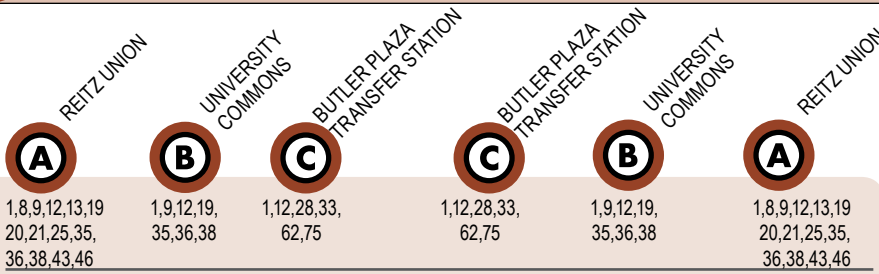

# 37

## Reitz Union to Butler Plaza Transfer Station

Monday to Friday Every 13-30 min.

Saturday Every 44 min.

Sunday Every 44 min.

### MONDAY TO FRIDAY

To Butler Plaza			To Reitz Union		
7:28am	7:35	7:48	7:05am	7:17	7:28
			7:57	8:09	8:20
			8:10	8:22	8:33
			8:23	8:35	8:46
8:20	8:27	8:40	8:49	9:01	9:12
8:33	8:40	8:53	9:02	9:14	9:25
8:46	8:53	9:06	9:15	9:27	9:38
9:12	9:19	9:32	9:41	9:53	10:04
9:25	9:32	9:45	9:54	10:06	10:17
9:38	9:45	9:58	10:07	10:19	10:30
10:04	10:11	10:24	10:33	10:45	10:56
10:30	10:37	10:50	10:59	11:11	11:22
10:56	11:03	11:16	11:25	11:37	11:48
11:22	11:29	11:42	11:51	<b>12:03pm</b>	<b>12:14</b>
11:48	11:55	<b>12:08pm</b>	12:17	12:29	12:40
12:14	12:21	12:34	12:43	12:55	1:06
12:40	12:47	1:00	1:09	1:21	1:32
1:06	1:13	1:26	1:35	1:47	1:58
1:32	1:39	1:52	2:01	2:13	2:24
1:58	2:08	2:24	2:31	2:43	2:54
2:24	2:34	2:50	3:01	3:13	3:24
2:54	3:04	3:20	3:31	3:43	3:54
3:24	3:34	3:50	4:01	4:13	4:24
3:54	4:04	4:20	4:31	4:43	4:54
4:24	4:34	4:50	5:01	5:13	5:24
4:54	5:04	5:20	5:31	5:43	5:54
5:24	5:34	5:50	6:01	6:13	6:24
5:54	6:04	6:20			
6:24	6:34	6:50			

### Bus Stops

- ▲ To Reitz Union
- To Butler Plaza
- ⓐ Timepoint Bus Stops

Monday to Friday Every 13-30 min.

Saturday Every 44 min.

Sunday Every 44 min.