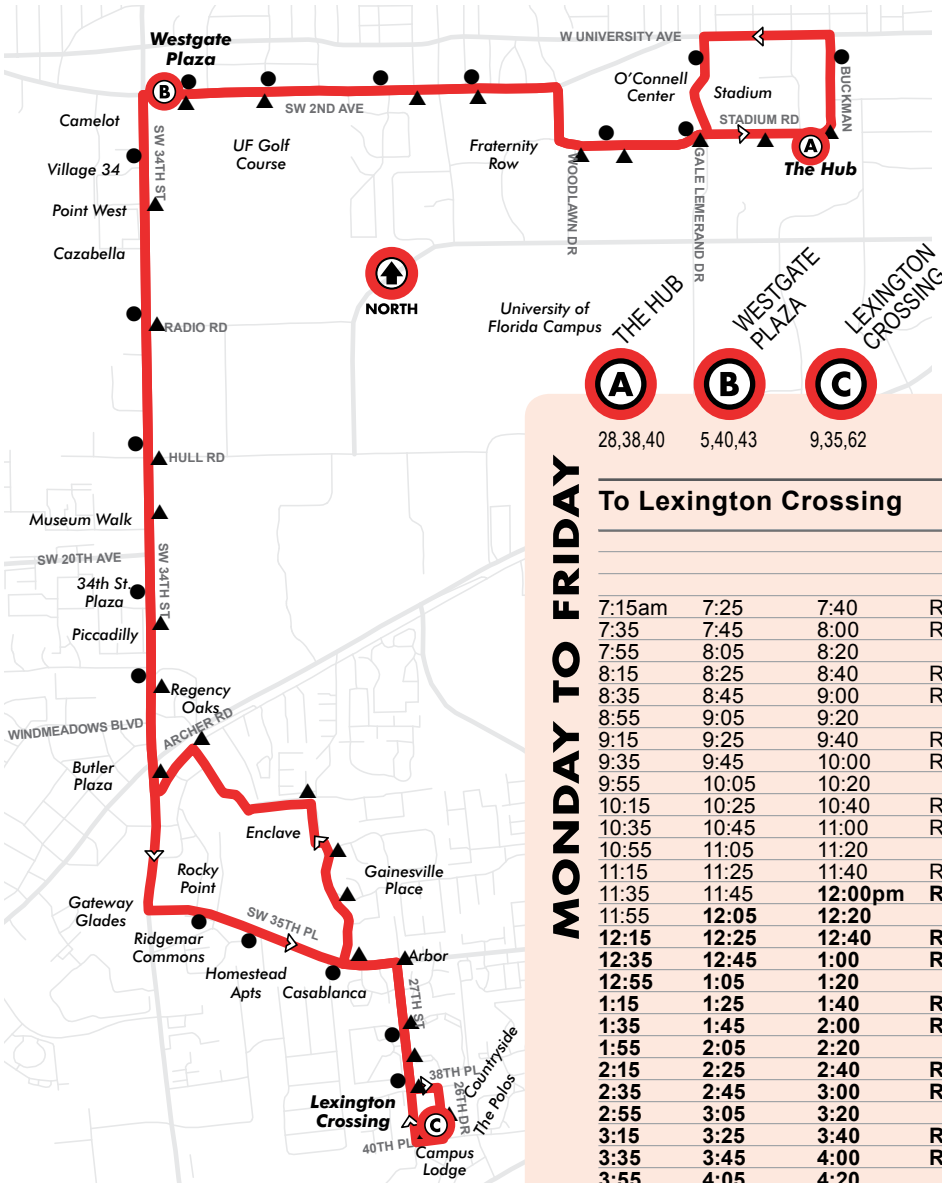

Monday to Friday Every 20-30 min.

Saturday/Sunday No Service

The Hub to Lexington Crossing

MONDAY TO FRIDAY

A	B	C	C	B	A
28,38,40	5,40,43	9,35,62	9,35,62	5,40,43	28,38,40

To Lexington Crossing

To The Hub

R=RUNS ON REDUCED SERVICE DAYS

To Lexington Crossing			To The Hub		
			6:45am	7:03	7:13 R
			7:05	7:23	7:33 R
			7:25	7:43	7:53 R
7:15am	7:25	7:40	7:45	8:03	8:13 R
7:35	7:45	8:00	8:05	8:23	8:33 R
7:55	8:05	8:20	8:25	8:43	8:53 R
8:15	8:25	8:40	8:45	9:03	9:13 R
8:35	8:45	9:00	9:05	9:23	9:33 R
8:55	9:05	9:20	9:25	9:43	9:53 R
9:15	9:25	9:40	9:45	10:03	10:13 R
9:35	9:45	10:00	10:05	10:23	10:33 R
9:55	10:05	10:20	10:25	10:43	10:53 R
10:15	10:25	10:40	10:45	11:03	11:13 R
10:35	10:45	11:00	11:05	11:23	11:33 R
10:55	11:05	11:20	11:25	11:43	11:53 R
11:15	11:25	11:40	11:45	12:03pm	12:13 R
11:35	11:45	12:00pm	12:05	12:23	12:33 R
11:55	12:05	12:20	12:25	12:43	12:53 R
12:15	12:25	12:40	12:45	1:03	1:13 R
12:35	12:45	1:00	1:05	1:23	1:33 R
12:55	1:05	1:20	1:25	1:43	1:53 R
1:15	1:25	1:40	1:45	2:03	2:13 R
1:35	1:45	2:00	2:05	2:23	2:33 R
1:55	2:05	2:20	2:25	2:43	2:53 R
2:15	2:25	2:40	2:45	3:03	3:13 R
2:35	2:45	3:00	3:05	3:23	3:33 R
2:55	3:05	3:20	3:25	3:43	3:53 R
3:15	3:25	3:40	3:45	4:03	4:13 R
3:35	3:45	4:00	4:05	4:23	4:33 R
3:55	4:05	4:20	4:25	4:43	4:53 R
4:15	4:25	4:40	4:45	5:03	5:13 R
4:35	4:45	5:00	5:05	5:23	5:33 R
4:55	5:05	5:20	5:25	5:43	5:53 R
5:15	5:25	5:40	5:45	6:03	6:13 R
5:35	5:45	6:00	6:05	6:23	6:33 R
5:55	6:05	6:20			
6:20	6:30	6:45	6:45	6:59	7:08 R
6:45	6:55	7:10	7:10	7:24	7:33 R
7:15	7:23	7:35	7:35	7:49	7:58 R
7:40	7:48	8:00	8:00	8:14	8:23 R
8:05	8:13	8:25			R
8:30	8:38	8:50	8:50	9:04	9:13 R
9:20	9:28	9:40	9:40	9:54	10:03 R
10:10	10:18	10:30	10:30	10:44	10:53 R
11:00	11:08	11:20	11:20	11:34	11:43 R
11:50	11:58	12:10am	12:10am	12:24	12:33 R
12:40	12:48	1:00			R

Bus Stops

- ▲ To The Hub
- To Lexington Crossing
- ⓐ Timepoint Bus Stops

All routes are wheelchair accessible.