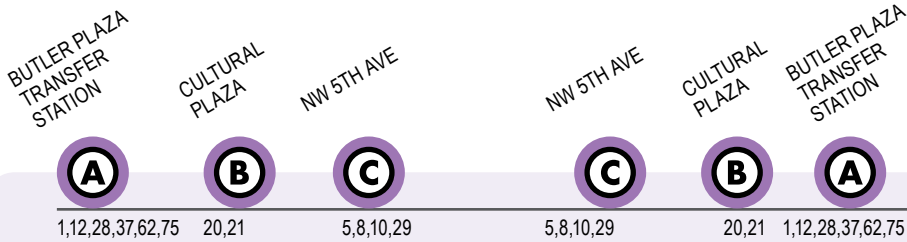

33

Butler Plaza Transfer Station to Midtown

Monday to Friday Every 15-30 min.

Saturday Every 30 min.

Sunday Every 60 min.

Bus Stops

- ▲ To Midtown
- To Butler Plaza Transfer Station
- Ⓐ Timepoint Bus Stops

MONDAY TO FRIDAY

1,12,28,37,62,75 20,21 5,8,10,29 5,8,10,29 20,21 1,12,28,37,62,75

To Midtown

To Butler Plaza Transfer Station

R=RUNS ON REDUCED SERVICE DAYS

6:50am	6:57	7:17	R	7:02am	7:20	7:27	
7:05	7:12	7:32		7:17	7:35	7:42	R
7:20	7:27	7:47	R	7:32	7:50	7:57	
7:35	7:42	8:02		7:47	8:05	8:12	R
7:50	7:57	8:17	R	8:02	8:20	8:27	
8:05	8:12	8:32		8:17	8:35	8:42	R
8:20	8:27	8:47	R	8:32	8:50	8:57	
8:35	8:42	9:02		8:47	9:05	9:12	R
8:50	8:57	9:17	R	9:02	9:20	9:27	
9:05	9:12	9:32		9:17	9:35	9:42	R
9:20	9:27	9:47	R	9:32	9:50	9:57	
9:35	9:42	10:02		9:47	10:05	10:12	R
				10:02	10:20	10:27	

Monday to Friday Every 15-30 min.

Saturday Every 30 min.

Sunday Every 60 min.

Butler Plaza Transfer Station to Midtown

To Midtown

To Butler Plaza Transfer Station

R=RUNS ON REDUCED SERVICE DAYS

MONDAY TO FRIDAY

All routes are wheelchair accessible.

Butler Plaza Transfer Station to Midtown

Monday to Friday Every 15-30 min.

Saturday Every 30 min.

Sunday Every 60 min.

BUTLER PLAZA
TRANSFER
STATION

1,12,75

CULTURAL
PLAZA