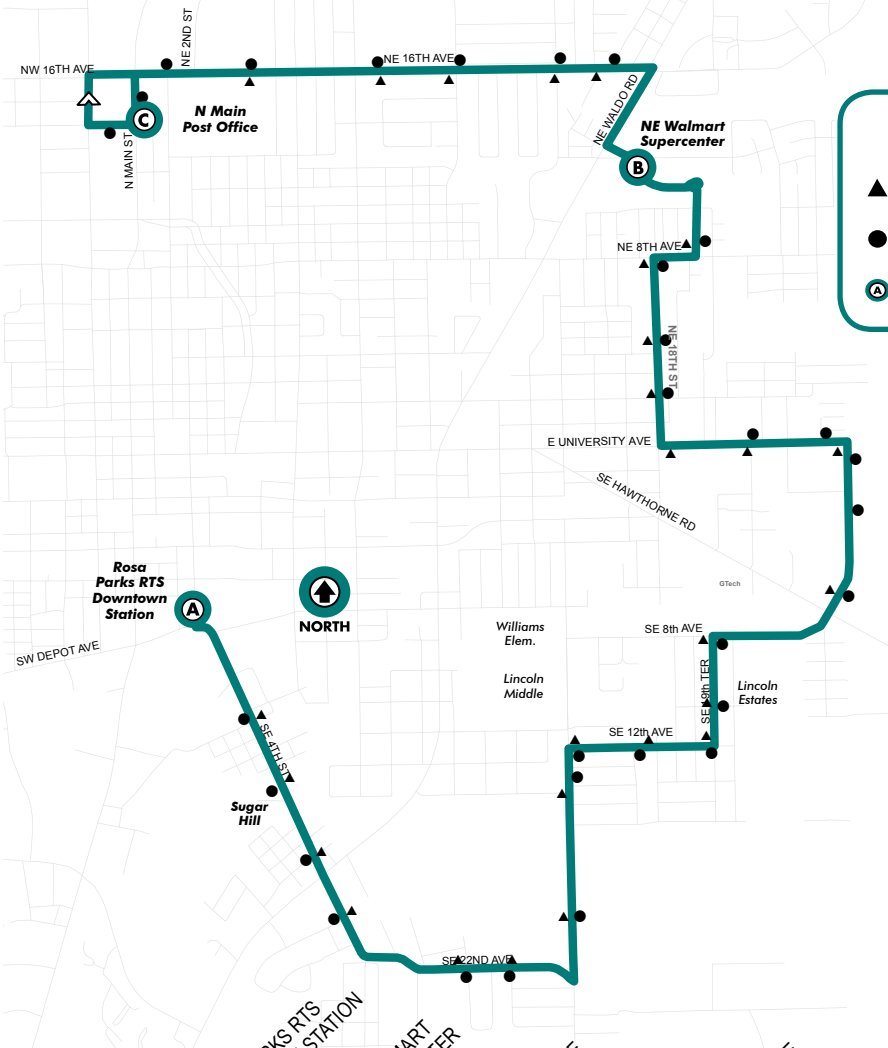

Monday to Friday Every 60 min.

Saturday No Service

Sunday No Service

Downtown Station to N Main Post Office

Bus Stops

- ▲ To Downtown Station
- To N Main Post Office
- ⓐ Timepoint Bus Stops

MONDAY TO FRIDAY	ROSA PARKS RTS DOWNTOWN STATION			NE WALMART SUPERCENTER			N MAIN POST OFFICE			ROSA PARKS RTS DOWNTOWN STATION								
	A	B	C	C	B	A	C	B	A	C	B	A						
	1,2,5,6,7,10,11,15 17,24,26,46	2,11,25 26,	15,	15,	11,26,25 26,	1,2,5,6,7,10,11,15 17,24,26,46	To N Main Post Office						To Downtown			R=RUNS ON REDUCED SERVICE DAYS		
	9:30am	9:47	9:55	R	10:00am	10:06	10:23	R										
	10:30	10:47	10:55	R	11:00	11:06	11:23	R										
	11:30	11:47	11:55	R	12:00pm	12:06	12:23	R										
	12:30pm	12:47	12:55	R	1:00	1:06	1:23	R										
	1:30	1:47	1:55	R	2:00	2:06	2:23	R										
	2:30	2:47	2:55	R	3:00	3:06	3:23	R										
	3:30	3:47	3:55	R	4:00	4:06	4:23	R										
	4:30	4:47	4:55	R	5:00	5:06	5:23	R										

All routes are wheelchair accessible.