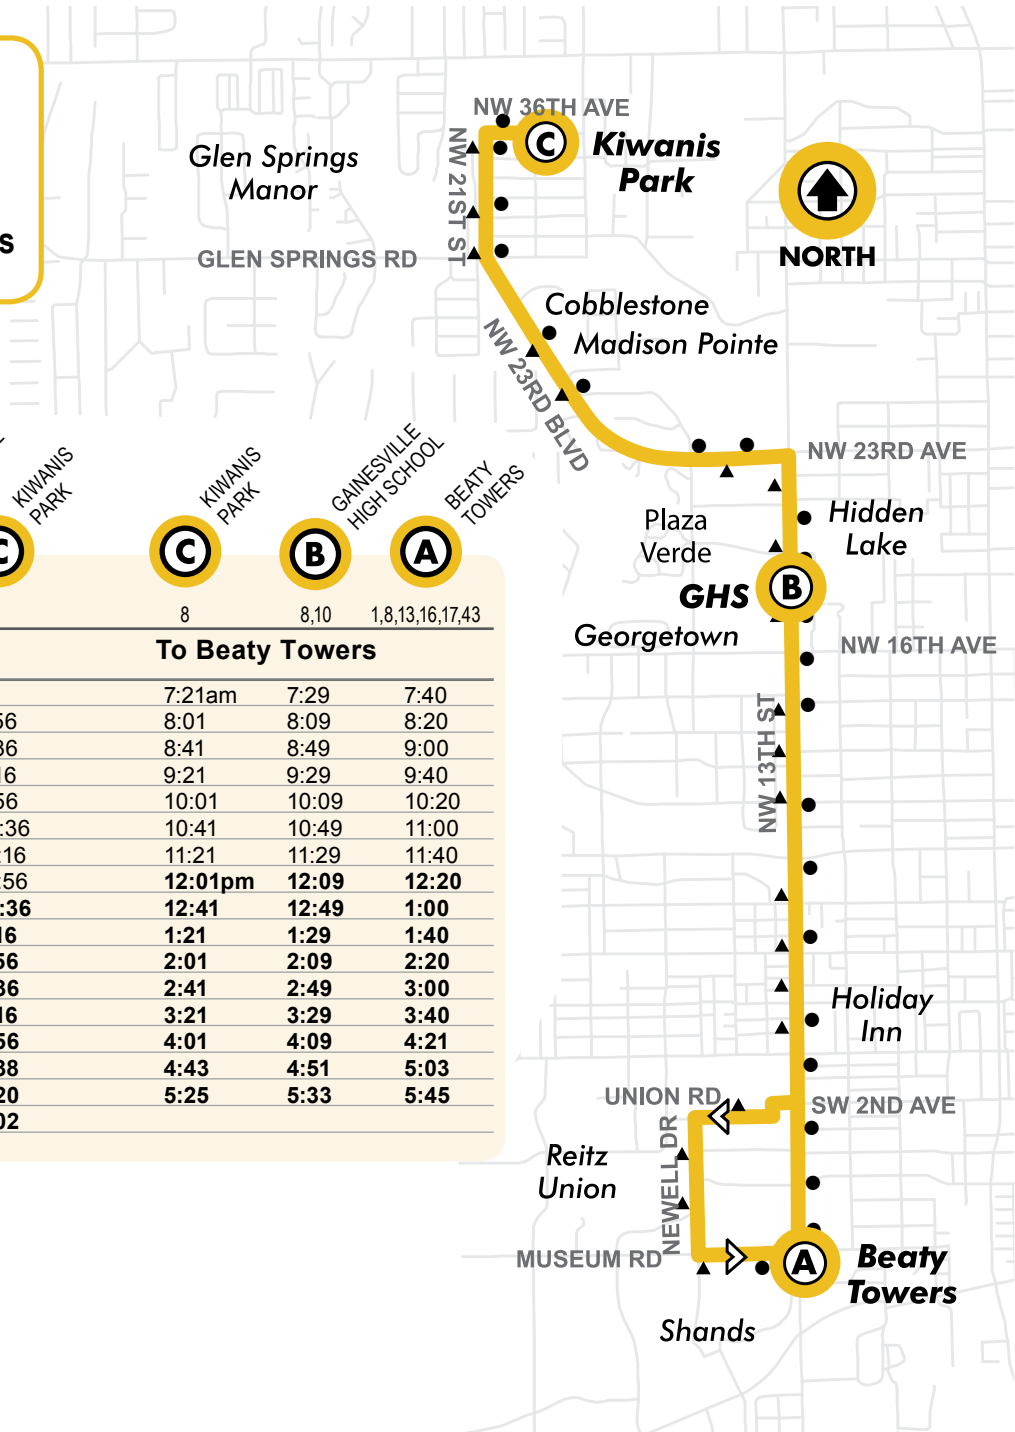

Monday to Friday Every 40-42 min.

Saturday No Service

Sunday No Service

Beaty Towers to Kiwanis Park

Bus Stops

- ▲ To Beaty Towers
- To Kiwanis Park
- ⓐ Timepoint Bus Stops

| MONDAY TO FRIDAY | To Kiwanis Park | | | To Beaty Towers | | |
|------------------|-----------------|-------|---------|-----------------|-------|-----------------|
| | 1,8,13,16,17,43 | 8,10 | 8 | 8 | 8,10 | 1,8,13,16,17,43 |
| | (A) | (B) | (C) | (C) | (B) | (A) |
| 7:40am | 7:48 | 7:56 | 7:21am | 7:29 | 7:40 | |
| 8:20 | 8:28 | 8:36 | 8:01 | 8:09 | 8:20 | |
| 9:00 | 9:08 | 9:16 | 8:41 | 8:49 | 9:00 | |
| 9:40 | 9:48 | 9:56 | 9:21 | 9:29 | 9:40 | |
| 10:20 | 10:28 | 10:36 | 10:01 | 10:09 | 10:20 | |
| 11:00 | 11:08 | 11:16 | 10:41 | 10:49 | 11:00 | |
| 11:40 | 11:48 | 11:56 | 11:21 | 11:29 | 11:40 | |
| 12:20pm | 12:28 | 12:36 | 12:01pm | 12:09 | 12:20 | |
| 1:00 | 1:08 | 1:16 | 12:41 | 12:49 | 1:00 | |
| 1:40 | 1:48 | 1:56 | 1:21 | 1:29 | 1:40 | |
| 2:20 | 2:28 | 2:36 | 2:01 | 2:09 | 2:20 | |
| 3:00 | 3:08 | 3:16 | 2:41 | 2:49 | 3:00 | |
| 3:40 | 3:48 | 3:56 | 3:21 | 3:29 | 3:40 | |
| 4:21 | 4:30 | 4:38 | 4:01 | 4:09 | 4:21 | |
| 5:03 | 5:12 | 5:20 | 4:43 | 4:51 | 5:03 | |
| 5:45 | 5:54 | 6:02 | 5:25 | 5:33 | 5:45 | |

All routes are wheelchair accessible.