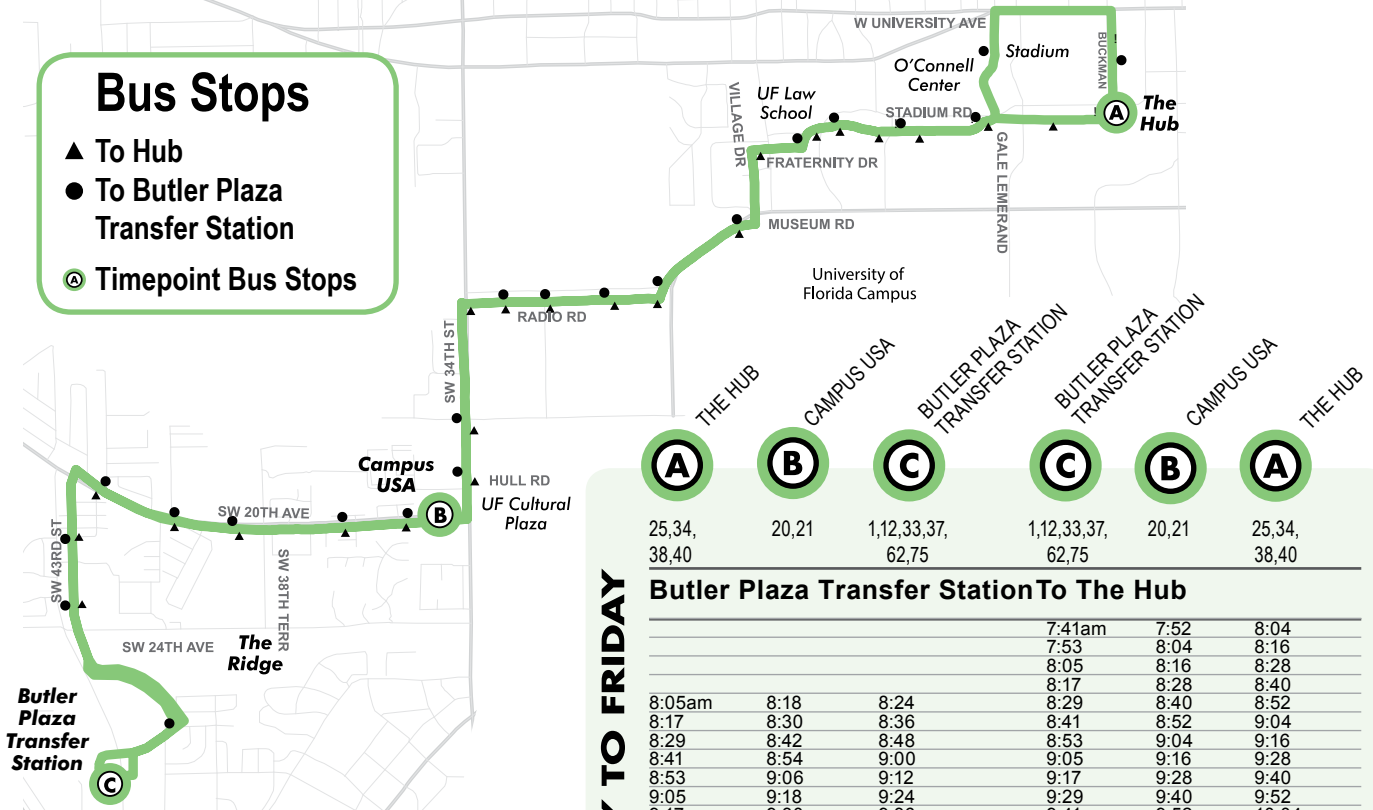

# The Hub to Butler Plaza Transfer Station

Monday to Friday Every 12-16 min.

Saturday No Service

Sunday No Service

## Bus Stops

- ▲ To Hub
- To Butler Plaza Transfer Station
- Ⓐ Timepoint Bus Stops

Ⓐ	Ⓑ	Ⓒ	Ⓒ	Ⓑ	Ⓐ
25,34,38,40	20,21	1,12,33,37,62,75	1,12,33,37,62,75	20,21	25,34,38,40

### MONDAY TO FRIDAY