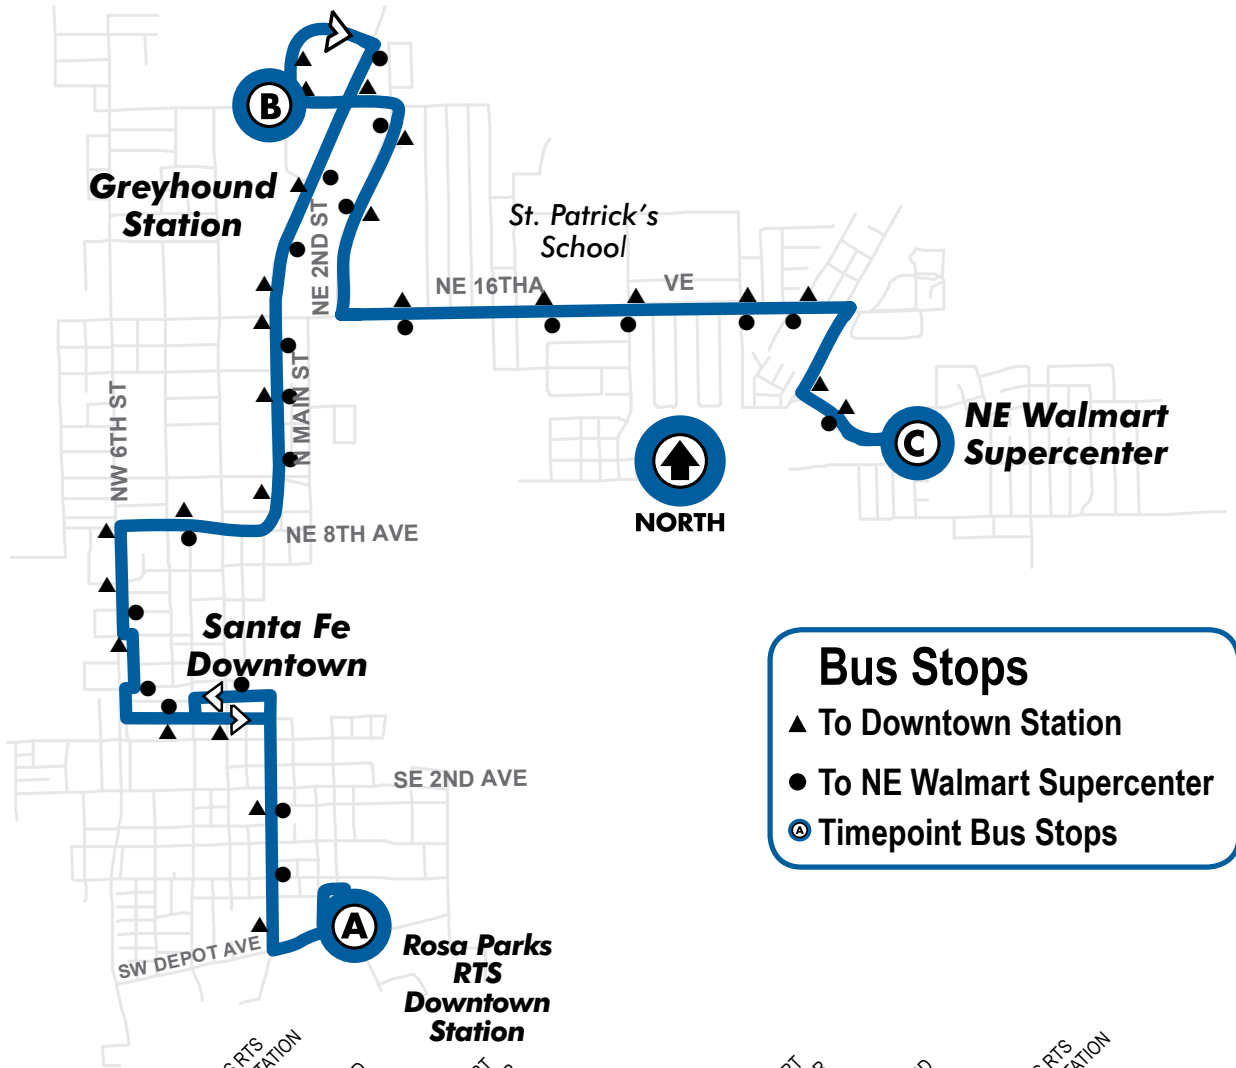

Monday to Friday Every 60 min.

Saturday No Service

Sunday No Service

Downtown Station to NE Walmart Supercenter

Bus Stops

- ▲ To Downtown Station
- To NE Walmart Supercenter
- ⓐ Timepoint Bus Stops

MONDAY TO FRIDAY	ROSA PARKS RTS DOWNTOWN STATION (A)			GREYHOUND STATION (B)			NE WALMART SUPERCENTER (C)		
	1,2,3,5,6,7,10,11,15,17,24,25,26,46			2,3,11,25,26			2,3,11,25,26		
	To NE Walmart Supercenter			To Downtown Station					
9:30am	9:41	9:53	10:00am	10:07	10:25				
10:30	10:41	10:53	11:00	11:07	11:25				
11:30	11:41	11:53	12:00pm	12:07	12:25				
12:30pm	12:41	12:53	1:00	1:07	1:25				
1:30	1:41	1:53	2:00	2:07	2:25				
2:30	2:41	2:53	3:00	3:07	3:25				
3:30	3:41	3:53	4:00	4:07	4:25				
4:30	4:41	4:53	5:00	5:07	5:25				

All routes are wheelchair accessible.