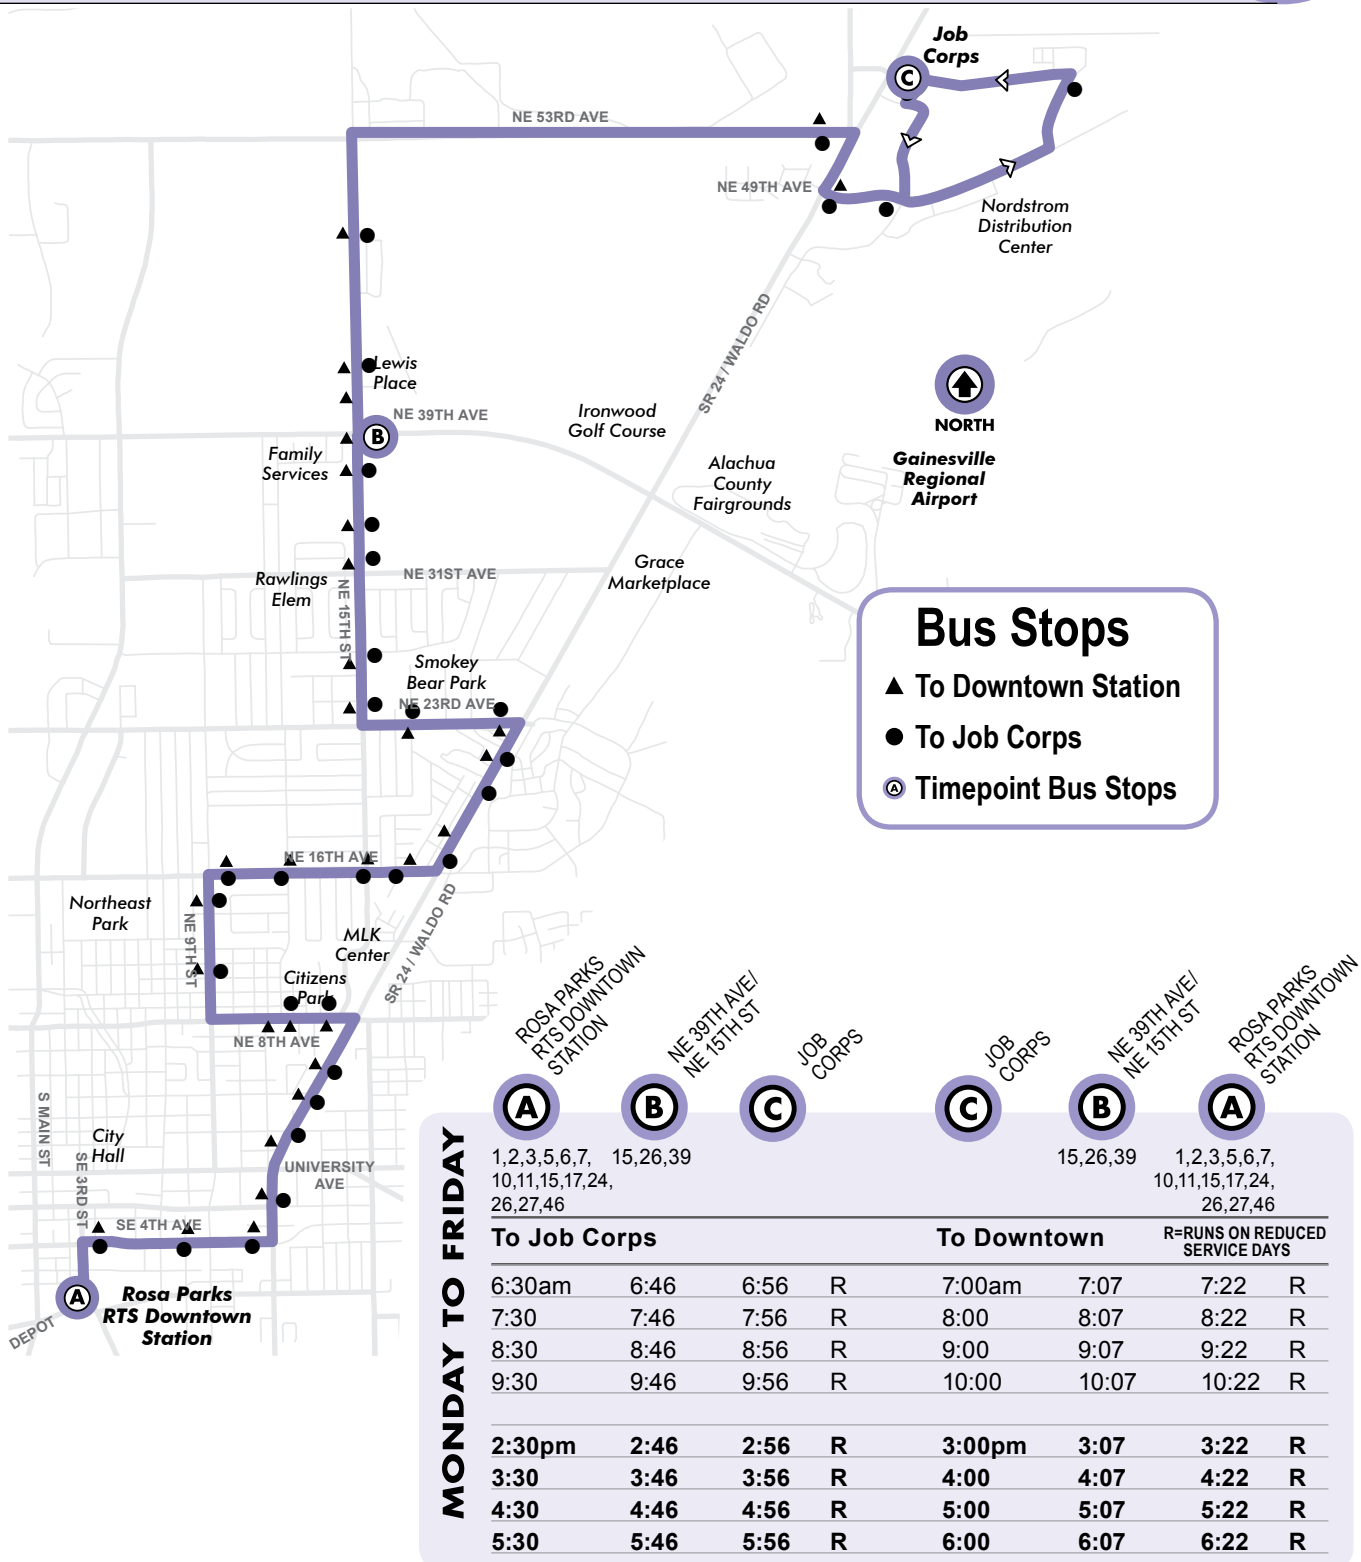

Monday to Friday Every 60 min.

Saturday No Service

Sunday No Service

Downtown Station to Job Corps

All routes are wheelchair accessible.