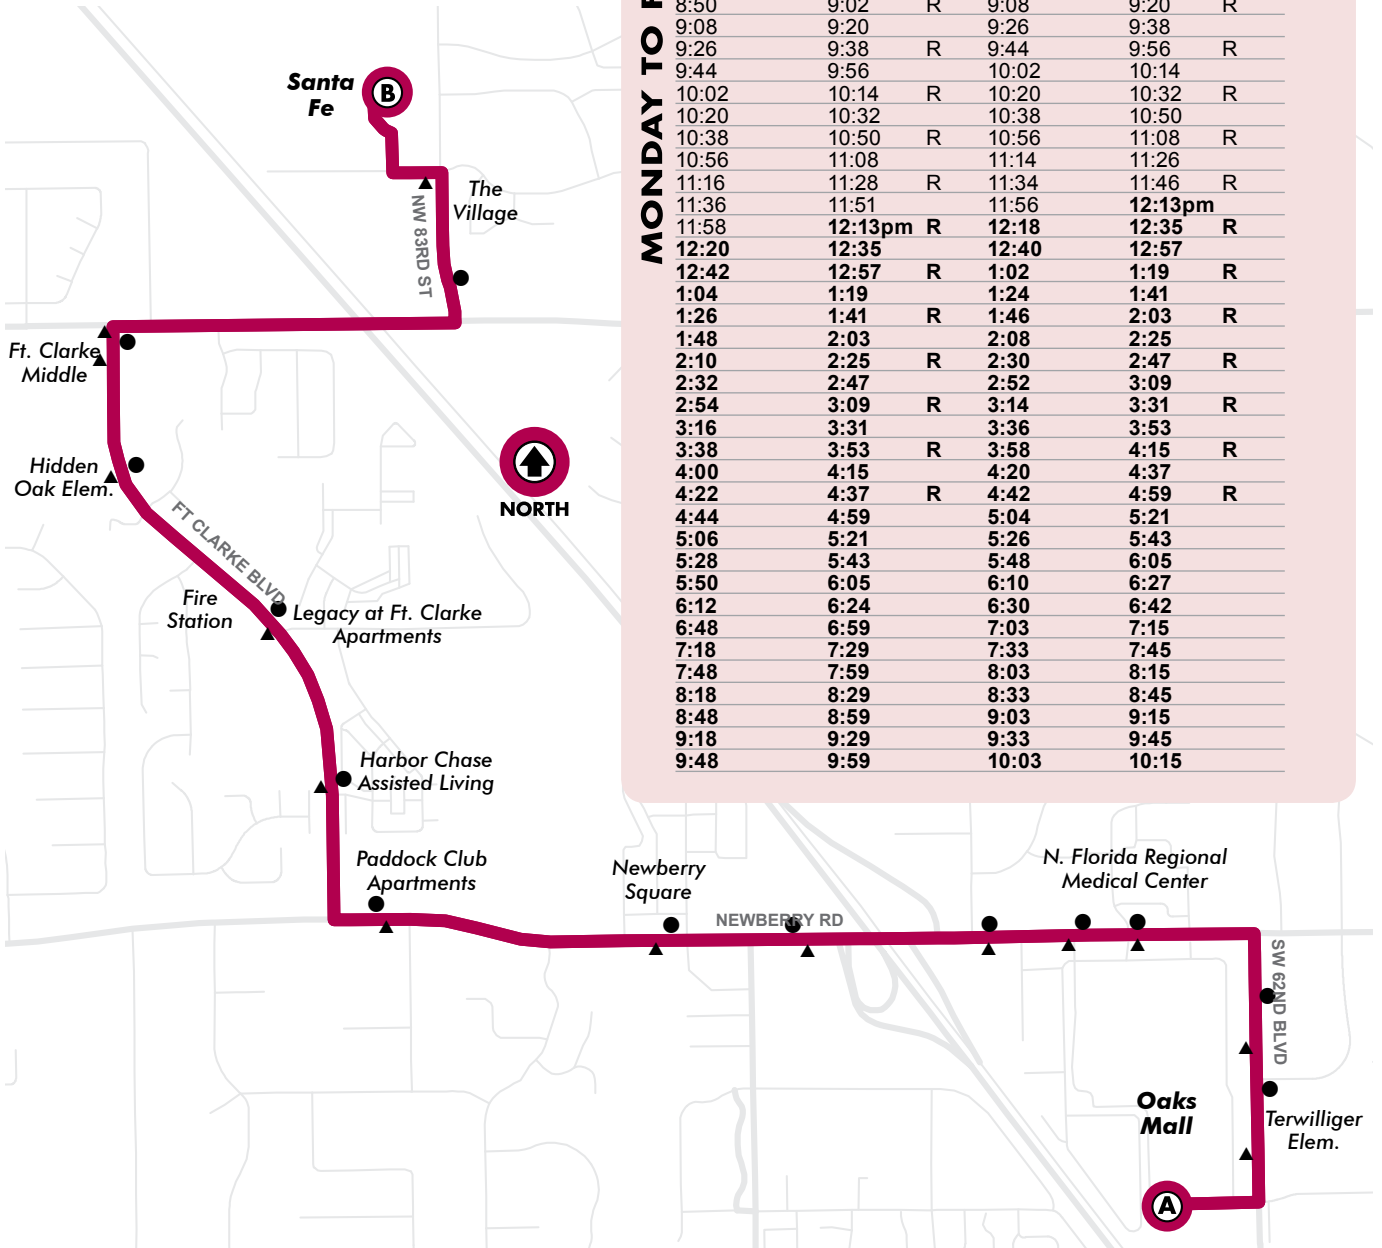

23

Oaks Mall to Santa Fe (via Fort Clarke Blvd.)

Monday to Friday Every 30-44 min.

Saturday No Service

Sunday No Service

Bus Stops

- ▲ To Oaks Mall
- To Santa Fe
- ⓐ Timepoint Bus Stops

	OAKSMALL ⓐ	SANTA FE ⓑ	SANTA FE ⓑ	OAKSMALL ⓐ
	5,20,75	10,43	10,43	5,20,75
MONDAY TO FRIDAY	To Santa Fe		To Oaks Mall	
	R=RUNS ON REDUCED SERVICE DAYS			
7:27am		7:42	R	7:46am
8:11		8:26	R	8:32
8:32		8:44		8:50
8:50		9:02	R	9:08
9:08		9:20		9:26
9:26		9:38	R	9:44
9:44		9:56		10:02
10:02		10:14	R	10:20
10:20		10:32		10:38
10:38		10:50	R	10:56
10:56		11:08		11:14
11:16		11:28	R	11:34
11:36		11:51		11:56
11:58		12:13pm	R	12:18
12:20		12:35		12:40
12:42		12:57	R	1:02
1:04		1:19		1:24
1:26		1:41	R	1:46
1:48		2:03		2:08
2:10		2:25	R	2:30
2:32		2:47		2:52
2:54		3:09	R	3:14
3:16		3:31		3:36
3:38		3:53	R	3:58
4:00		4:15		4:20
4:22		4:37	R	4:42
4:44		4:59		5:04
5:06		5:21		5:26
5:28		5:43		5:48
5:50		6:05		6:10
6:12		6:24		6:30
6:48		6:59		7:03
7:18		7:29		7:33
7:48		7:59		8:03
8:18		8:29		8:33
8:48		8:59		9:03
9:18		9:29		9:33
9:48		9:59		10:03
				10:15