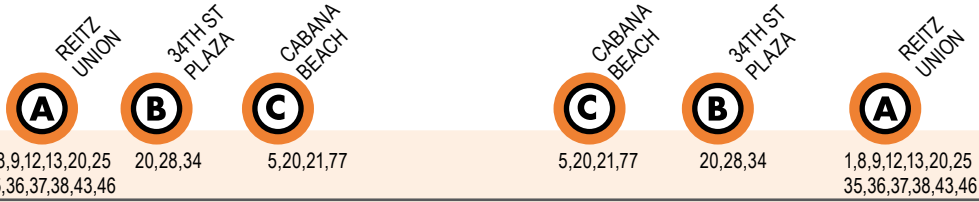

# Reitz Union to Cabana Beach

1,8,9,12,13,20,25  
35,36,37,38,43,46

20,28,34

5,20,21,77

5,20,21,77

20,28,34

1,8,9,12,13,20,25  
35,36,37,38,43,46

**MONDAY TO FRIDAY**