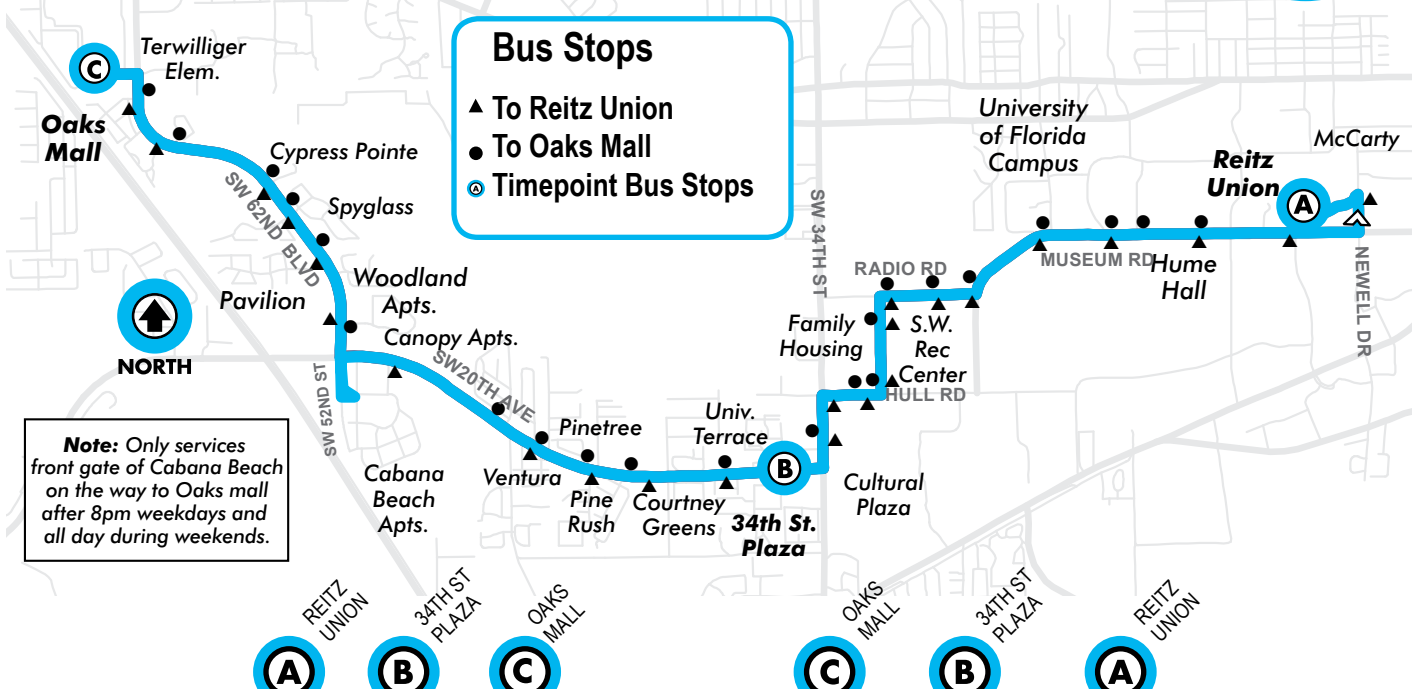

Monday to Friday Every 12-30 min.

Saturday Every 20-60 min.

Sunday Every 30 min.

Reitz Union to Oaks Mall

Note: Only services front gate of Cabana Beach on the way to Oaks mall after 8pm weekdays and all day during weekends.

A 1,8,9,12,13,21,25 21,28,34 35,36,37,38,43,46
B 5,23,75
C 5,23,75 21,28,34
A 1,8,9,12,13,21,25, 35,36,37,38,43,46

MONDAY TO FRIDAY

To Oaks Mall		To Reitz Union		R=RUNS ON REDUCED SERVICE DAYS	
		6:00am	6:13	6:28	R
		6:12	6:25	6:40	
		6:24	6:37	6:52	R
		6:36	6:49	7:04	
		6:48	7:01	7:16	
6:30am	6:40	7:00	7:13	7:28	R
6:42	6:52	7:12	7:25	7:40	
6:54	7:04	7:24	7:37	7:52	R
7:06	7:16	7:36	7:49	8:04	
7:18	7:28	7:48	8:01	8:16	
7:30	7:40	8:00	8:13	8:28	R
7:42	7:52	8:12	8:25	8:40	
7:54	8:04	8:24	8:37	8:52	R
8:06	8:16	8:36	8:49	9:04	
8:18	8:28	8:48	9:01	9:16	
8:30	8:40	9:00	9:13	9:28	R
8:42	8:52	9:12	9:25	9:40	
8:54	9:04	9:24	9:37	9:52	R
9:06	9:16	9:36	9:49	10:04	
9:18	9:28	9:48	10:01	10:16	
9:30	9:40	10:00	10:13	10:28	R
9:42	9:52	10:12	10:25	10:40	
9:54	10:04	10:24	10:37	10:52	R
10:06	10:16	10:36	10:49	11:04	
10:18	10:28	10:48	11:01	11:16	
10:30	10:40	11:00	11:13	11:28	R
10:42	10:52	11:12	11:25	11:40	
10:54	11:04	11:24	11:37	11:52	R
11:06	11:16	11:36	11:49	12:04	
11:18	11:28	11:48	12:01	12:16	
11:30	11:40	12:00pm	12:13	12:28	R
11:42	11:52	12:12	12:25	12:40	
11:54	12:04pm	12:24	12:37	12:52	R
12:06	12:16	12:36	12:49	1:04	
12:18	12:28	12:48	1:01	1:16	
12:30	12:40	1:00	1:13	1:28	R
12:42	12:52	1:12	1:25	1:40	