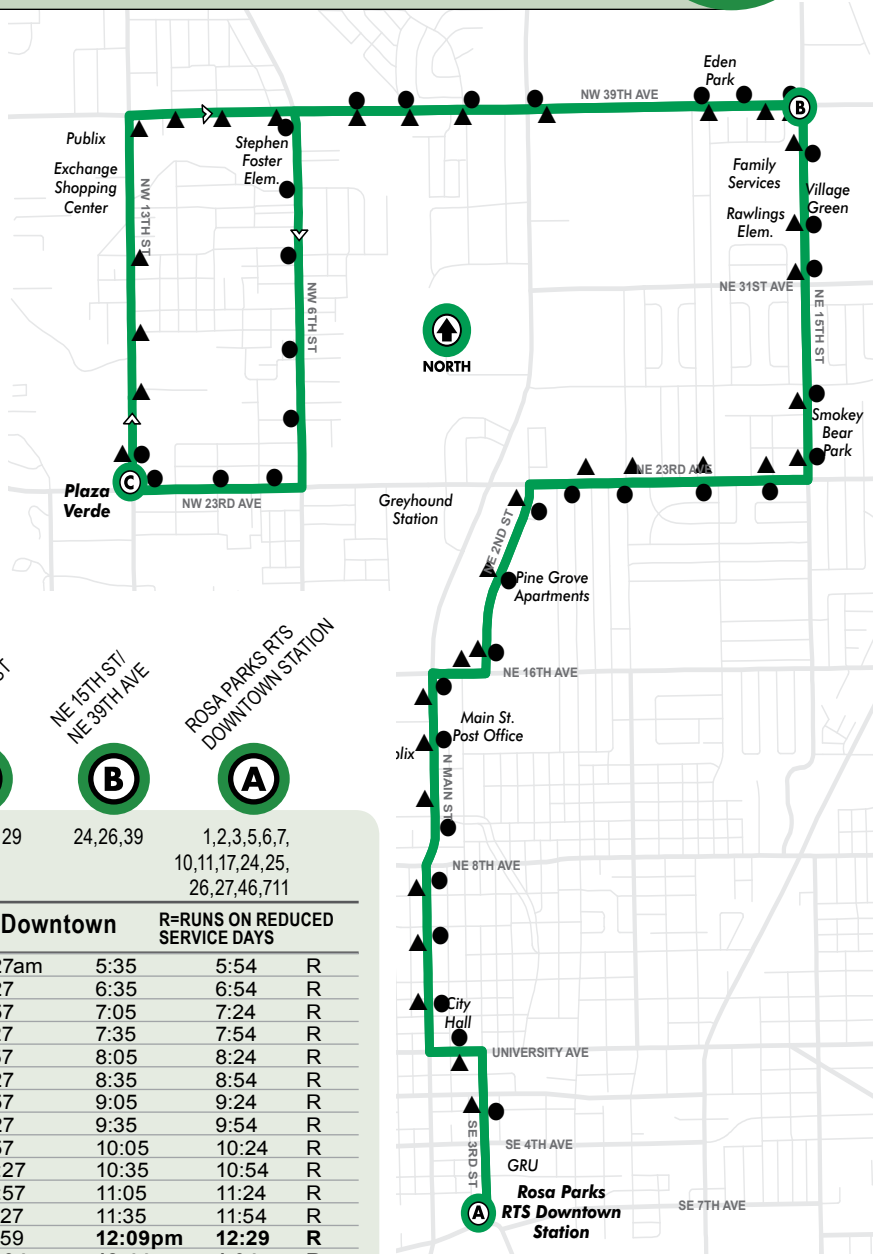

# Rosa Parks Transfer Station to NW 13th St (@ NW 23rd Ave)

### Bus Stops

- ▲ To Downtown Station
- To NW 13th St
- ⓐ Timepoint Bus Stops

ROSA PARKS RTS DOWNTOWN STATION	NE 15TH ST/ NE 39TH AVE	NW 13TH ST	NW 13TH ST	NE 15TH ST/ NE 39TH AVE	ROSA PARKS RTS DOWNTOWN STATION
<b>(A)</b>	<b>(B)</b>	<b>(C)</b>	<b>(C)</b>	<b>(B)</b>	<b>(A)</b>
1,2,3,5,6,7, 10,11,17,24,25, 26,27,46,711	24,26,39	6,8,29	6,8,29	24,26,39	1,2,3,5,6,7, 10,11,17,24,25, 26,27,46,711

**MONDAY TO FRIDAY**

	To NW 13th St @ NW 23rd Ave			To Downtown		R=RUNS ON REDUCED SERVICE DAYS	
6:00am	6:17	6:25	R	6:27	6:35	6:54	R
6:30	6:47	6:55	R	6:57	7:05	7:24	R
7:00	7:17	7:25	R	7:27	7:35	7:54	R
7:30	7:47	7:55	R	7:57	8:05	8:24	R
8:00	8:17	8:25	R	8:27	8:35	8:54	R
8:30	8:47	8:55	R	8:57	9:05	9:24	R
9:00	9:17	9:25	R	9:27	9:35	9:54	R
9:30	9:47	9:55	R	9:57	10:05	10:24	R
10:00	10:17	10:25	R	10:27	10:35	10:54	R
10:30	10:47	10:55	R	10:57	11:05	11:24	R
11:00	11:17	11:25	R	11:27	11:35	11:54	R
11:30	11:47	11:55	R	11:59	<b>12:09pm</b>	<b>12:29</b>	R
12:00pm	12:23	12:32	R	12:34	12:44	1:04	R
12:35	12:58	1:07	R	1:09	1:19	1:39	R
1:10	1:33	1:42	R	1:44	1:54	2:14	R
1:45	2:08	2:17	R	2:19	2:29	2:49	R
2:20	2:43	2:52	R	2:54	3:04	3:24	R
2:55	3:18	3:27	R	3:29	3:39	3:59	R
3:30	3:53	4:02	R	4:04	4:14	4:34	R
4:05	4:28	4:37	R	4:39	4:49	5:09	R
4:40	5:03	5:12	R	5:14	5:24	5:44	R
5:15	5:38	5:47	R	5:49	5:59	6:19	R
6:00	6:17	6:25	R	6:27	6:35	6:54	R
7:00	7:17	7:25	R	7:27	7:35	7:54	R
8:00	8:17	8:25	R	8:27	8:35	8:54	R
9:00	9:17	9:25	R	9:27	9:35	9:54	R
10:00	10:17	10:25	R	10:27	10:35	10:54	R