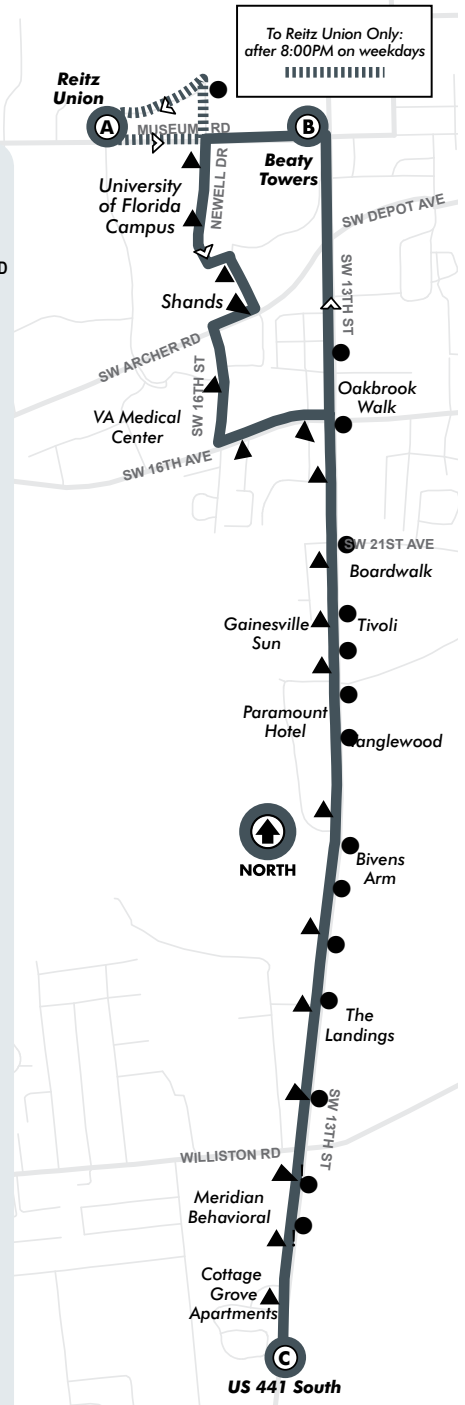

Monday to Friday Every 15-30 min.

Saturday Every 60 min.

Sunday Every 60 min.

Beaty Towers to Cottage Grove Apartments

REITZ UNION
AFTER 8:00PM
(A)

BEATY TOWERS
(B)

US 441 SOUTH
(C)

US 441 SOUTH
(C)

BEATY TOWERS
(B)

REITZ UNION
AFTER 8:00PM
(A)

1,8,9,12,20,
35,38,43

1,8,16,17,43

1,8,16,17,43

1,8,9,12,20,
35,38,43

MONDAY TO FRIDAY

To US 441 South

To Beaty Towers or Reitz Union

R=RUNS ON REDUCED SERVICE DAYS

Time	Day	Time	Day
6:39am	R	6:30am	R
		7:00	R
		7:10	R
		7:20	R
7:09	R	7:30	R
7:19		7:40	R
7:29		7:50	R
7:39	R	8:00	R
7:49		8:10	R
7:59		8:20	R
8:09	R	8:30	R
8:19		8:40	R
8:29		8:50	R
8:39	R	9:00	R
8:49		9:10	R
8:59		9:20	R
9:09	R	9:30	R
9:19		9:40	R
9:29		9:50	R
9:39	R	10:00	R
9:49		10:10	R
9:59		10:20	R
10:09	R	10:30	R
10:19		10:40	R
10:29		10:50	R
10:39	R	11:00	R
10:49		11:10	R
10:59		11:20	R
11:09	R	11:30	R
11:19		11:40	R
11:29		11:50	R
11:39	R	12:00pm	R
11:49		12:03pm	R
11:59		12:10	R
12:09	R	12:20	R
12:19		12:30	R
12:29		12:40	R
12:39	R	12:50	R
12:49		13:00	R
12:59		13:10	R
1:09	R	1:20	R
1:19		1:30	R
1:29		1:40	R
1:39	R	1:50	R
1:49		2:00	R
1:59		2:10	R
2:09	R	2:20	R
2:19		2:30	R
2:29		2:40	R
2:39	R	2:50	R
2:49		3:00	R
2:59		3:10	R
3:09	R	3:20	R
3:19		3:30	R
3:29		3:40	R
3:39	R	3:50	R
3:49		4:00	R
3:59		4:10	R
4:09	R	4:20	R
4:19		4:30	R
4:29		4:40	R
4:39	R	4:50	R
4:49		5:00	R
4:59		5:10	R
5:09	R	5:20	R
5:19		5:30	R
		5:45	R

Bus Stops

- To Beaty Towers
- ▲ To Cottage Grove Apts.
- Ⓢ Timepoint Bus Stops

Continued on next page

Beaty Towers to Cottage Grove Apartments

Monday to Friday Every 15-30 min.

Saturday Every 60 min.

Sunday Every 60 min.