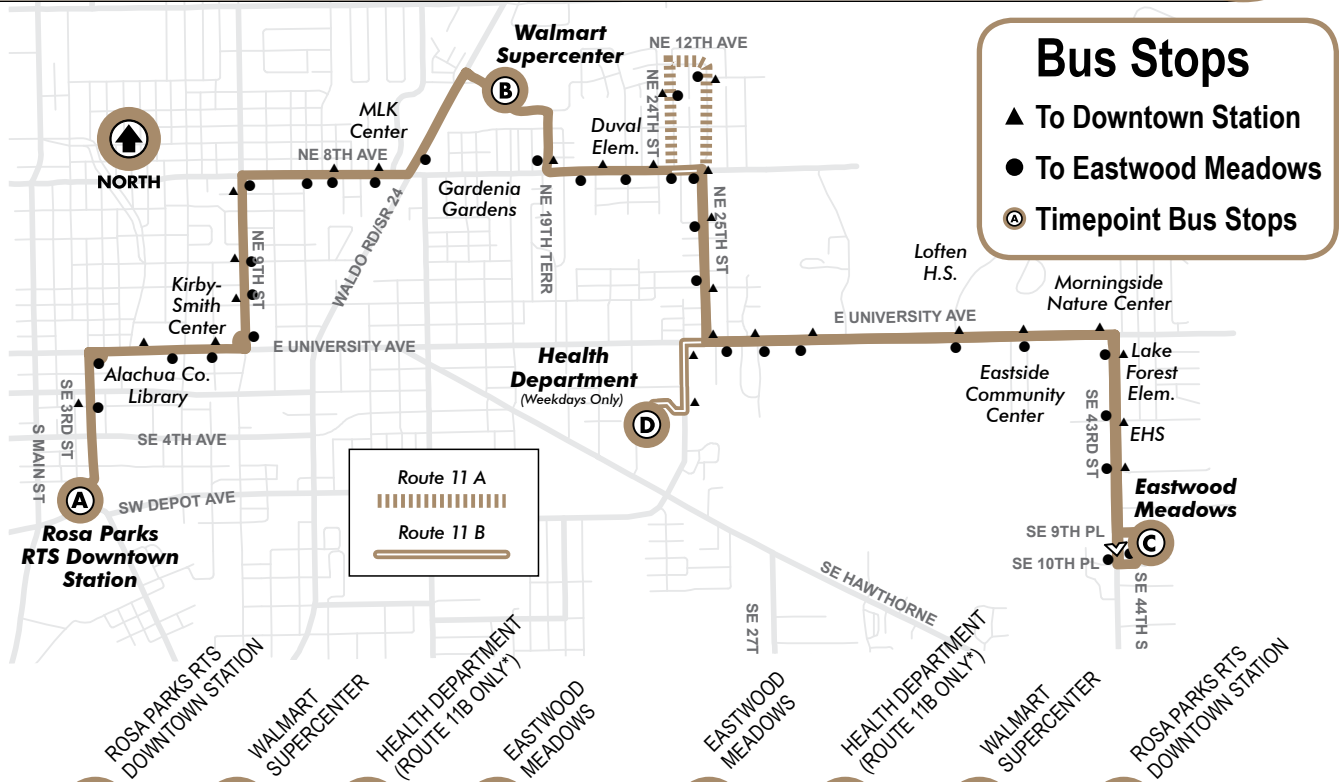

# Downtown Station to Eastwood Meadows

### Bus Stops

- ▲ To Downtown Station
- To Eastwood Meadows
- ⓐ Timepoint Bus Stops

<b>A</b>	<b>B</b>	<b>D</b>	<b>C</b>	<b>C</b>	<b>D</b>	<b>B</b>	<b>A</b>
1,2,3,5,6,7,10, 15,17,24,26, 27,46	2,3,25,26,27	3,7 (Route 11B Only*)	7	7	3,7 (Route 11B Only*)	2,3,25,26,27	1,2,3,5,6,7,10, 15,17,24,25,26, 27,46

## MONDAY TO FRIDAY

To Eastwood Meadows				To Downtown			R=RUNS ON REDUCED SERVICE DAYS	
6:00am	6:07		6:21	R	5:30am		5:40	R
7:00	7:07		7:21	R	6:30		6:40	R
8:00	8:07		8:21	R	7:30		7:40	R
9:00	9:07		9:21	R	8:30		8:40	R
*9:30	9:37	9:45	9:51	R	*10:00	10:05	10:10	10:20
10:00	10:07		10:21	R	10:30		10:40	10:50
*10:30	10:37	10:45	10:51	R	*11:00	11:05	11:10	11:20
11:00	11:07		11:21	R	11:30		11:40	11:50
*11:30	11:37	11:45	11:51	R	*12:00pm	12:05	12:10	12:20
12:00pm	12:07		12:21	R	12:30		12:40	12:50
*12:30	12:37	12:45	12:51	R	*1:00	1:05	1:10	1:20
1:00	1:07		1:21	R	1:30		1:40	1:50
*1:30	1:37	1:45	1:51	R	*2:00	2:05	2:10	2:20
2:00	2:07		2:21	R	2:30		2:40	2:50
*2:30	2:37	2:45	2:51	R	*3:00	3:05	3:10	3:20
3:00	3:07		3:21	R	3:30		3:40	3:50
*3:30	3:37	3:45	3:51	R	*4:00	4:05	4:10	4:20
4:00	4:07		4:21	R	4:30		4:40	4:50
*4:30	4:37	4:45	4:51	R	*5:00	5:05	5:10	5:20
5:00	5:07		5:21	R	5:30		5:40	5:50
6:00	6:07		6:21	R	6:30		6:40	6:50
7:00	7:07		7:21	R	7:30		7:40	7:50

\*Every other bus runs Route 11B to Health Department on weekdays, hourly from 9:30am-5:00pm.

Note: After 8:00pm, see Route 711.

All routes are wheelchair accessible.