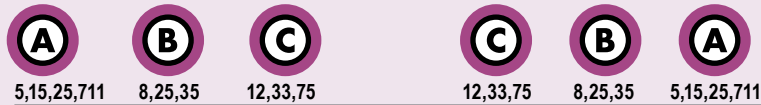

All routes are wheelchair accessible.

Downtown Station to Butler Plaza Transfer Station

Monday to Friday Every 17-60 min.

Saturday Every 30 min.

Sunday Every 60 min.

SATURDAY

	To Butler Plaza Transfer Station			To Downtown		
6:00am	6:10	6:21	6:30am	6:42	6:54	
6:30	6:40	6:51	7:00	7:12	7:24	
7:00	7:10	7:21	7:30	7:42	7:54	
7:30	7:40	7:51	8:00	8:12	8:24	
8:00	8:10	8:21	8:30	8:42	8:54	
8:30	8:40	8:51	9:00	9:12	9:24	
9:00	9:10	9:21	9:30	9:42	9:54	
9:30	9:40	9:51	10:00	10:12	10:24	
10:00	10:13	10:26	10:33	10:45	10:58	
10:22	10:35	10:48	10:55	11:07	11:20	
10:44	10:57	11:10	11:17	11:29	11:42	
11:06	11:19	11:32	11:39	11:51	12:04	
11:28	11:41	11:54	12:01pm	12:13	12:26	
11:50	12:03pm	12:16	12:23	12:35	12:48	
12:12	12:25	12:38	12:45	12:57	1:10	
12:34	12:47	1:00	1:07	1:19	1:32	
12:56	1:09	1:22	1:29	1:41	1:54	
1:18	1:31	1:44	1:51	2:03	2:16	
1:40	1:53	2:06	2:13	2:25	2:38	
2:00	2:13	2:26	2:35	2:47	3:00	
2:24	2:37	2:50	2:57	3:09	3:22	
2:46	2:59	3:12	3:19	3:31	3:44	
3:08	3:21	3:34	3:41	3:53	4:06	
3:30	3:43	3:56	4:03	4:15	4:28	
3:52	4:05	4:18	4:25	4:37	4:50	
4:14	4:27	4:40	4:47	4:59	5:12	
4:36	4:49	5:02	5:09	5:21	5:34	
4:58	5:11	5:24	5:31	5:43	5:56	
5:20	5:33	5:46	6:00	6:12	6:25	
5:42	5:55	6:08	6:15	6:27	6:40	
6:00	6:13	6:26	6:33	6:45	6:58	