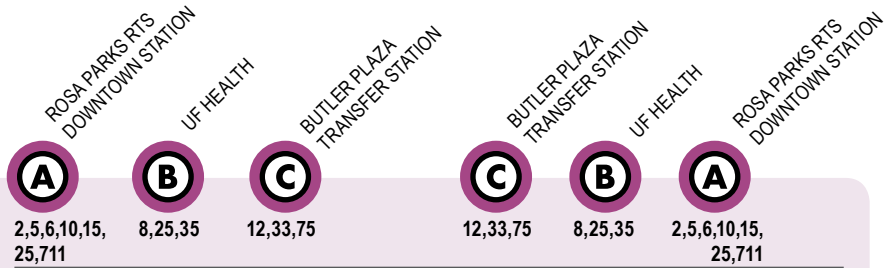

All routes are wheelchair accessible.

Downtown Station to Butler Plaza Transfer Station

Monday to Friday Every 17-60 min.

Saturday Every 30 min.

Sunday Every 60 min.

SATURDAY

	To Butler Plaza Transfer Station			To Downtown		
6:00am	6:10	6:21	6:30am	6:42	6:54	
6:30	6:40	6:51	7:00	7:12	7:24	
7:00	7:10	7:21	7:30	7:42	7:54	
7:30	7:40	7:51	8:00	8:12	8:24	
8:00	8:10	8:21	8:30	8:42	8:54	
8:30	8:40	8:51	9:00	9:12	9:24	
9:00	9:10	9:21	9:30	9:42	9:54	
9:30	9:40	9:51	10:00	10:12	10:24	
10:00	10:13	10:26	10:33	10:45	10:58	
10:22	10:35	10:48	10:55	11:07	11:20	
10:44	10:57	11:10	11:17	11:29	11:42	
11:06	11:19	11:32	11:39	11:51	12:04	
11:28	11:41	11:54	12:01pm	12:13	12:26	
11:50	12:03pm	12:16	12:23	12:35	12:48	
12:12	12:25	12:38	12:45	12:57	1:10	
12:34	12:47	1:00	1:07	1:19	1:32	
12:56	1:09	1:22	1:29	1:41	1:54	
1:18	1:31	1:44	1:51	2:03	2:16	
1:40	1:53	2:06	2:13	2:25	2:38	
2:00	2:13	2:26	2:35	2:47	3:00	
2:24	2:37	2:50	2:57	3:09	3:22	
2:46	2:59	3:12	3:19	3:31	3:44	
3:08	3:21	3:34	3:41	3:53	4:06	
3:30	3:43	3:56	4:03	4:15	4:28	
3:52	4:05	4:18	4:25	4:37	4:50	
4:14	4:27	4:40	4:47	4:59	5:12	
4:36	4:49	5:02	5:09	5:21	5:34	
4:58	5:11	5:24	5:31	5:43	5:56	
5:20	5:33	5:46	6:00	6:12	6:25	
5:42	5:55	6:08	6:15	6:27	6:40	
6:00	6:13	6:26	6:33	6:45	6:58	