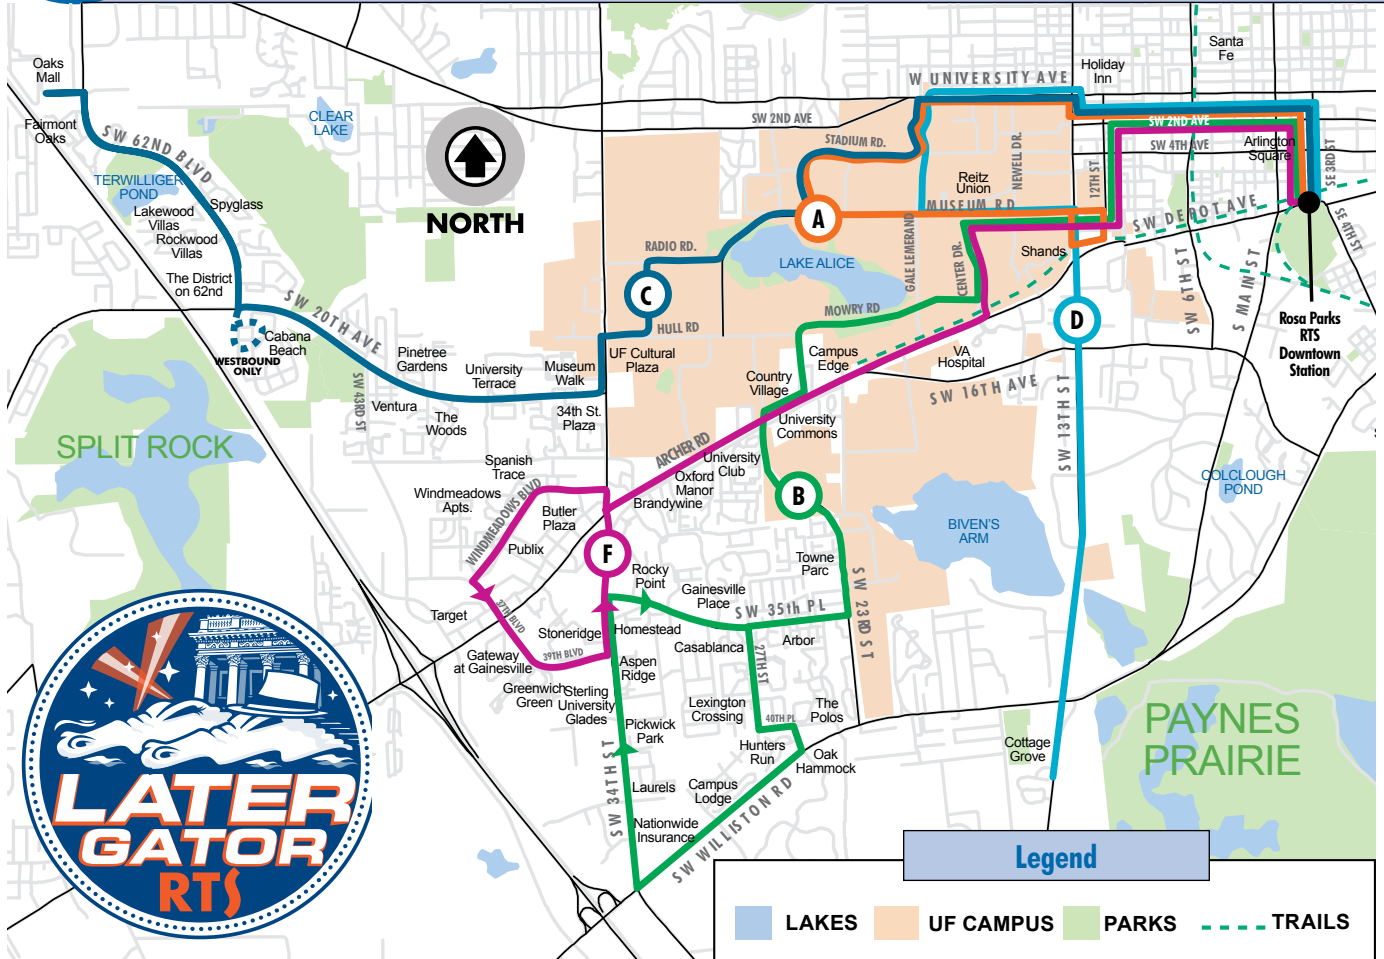

Later Gator Service

...LETS YOU RIDE SAFELY AT NIGHT THURSDAY THROUGH SATURDAY EVENINGS!

Later Gator service runs Thursday - Saturday evenings.

There is no fee required for Later Gator service if you have a Gator 1 ID card, an ADA ID, City ID, Santa Fe ID or RTS pass. All others pay just $1.50 to ride.

Later Gator A 8:30pm - 3:11am Thursday-Saturday

Sorority Row to and from Rosa Parks Transfer Station every 11 min. First bus leaves from Rosa Parks Transfer Station at 8:30pm and Sorority Row at 8:50pm. Last bus leaves Downtown Station at 3:00am and Sorority Row at 3:11am.

Later Gator B 8:50pm - 2:50am Thursday-Saturday

SW Gainesville to and from Rosa Parks Transfer Station every 20 min. First bus leaves from Rosa Parks Transfer Station at 8:50pm and Williston Plaza at 9:13pm. Last bus leaves Downtown Station at 2:50am and Williston Plaza at 2:53am.

Later Gator C 8:30pm - 2:45am Thursday-Saturday

Oaks Mall to and from Rosa Parks Transfer Station every 25 min. First bus leaves from Rosa Parks Transfer Station at 8:30pm and Oaks Mall at 9:05pm. Last bus leaves Rosa Parks Transfer Station at 2:45am and Oaks Mall at 2:55am.

Later Gator D 8:30pm - 2:30am Saturday Only

Cottage Grove Apts. to and from Rosa Parks Transfer Station every 30 min. First bus leaves from Rosa Parks Transfer Station at 8:30pm and Cottage Grove Apts. at 8:52pm. Last bus leaves Rosa Parks Transfer Station at 2:30am and Cottage Grove Apts. at 1:52am.

Later Gator F 8:30pm - 3:00am Saturday Only

Butler Plaza to and from Downtown Station every 30 min. First bus leaves from Downtown Station at 8:30pm and Butler Plaza at 9:00pm. Last bus leaves Rosa Parks Transfer Station at 3:00am and Butler Plaza at 3:00am.