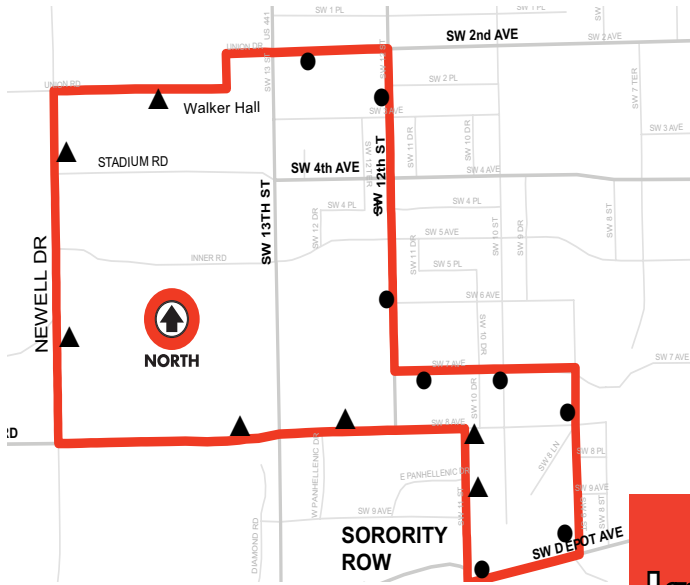

Monday to Friday Every 20 min.

Saturday No Service

Sunday No Service

East Circulator

Bus Stops
▲ To Walker Hall
● To Sorority Row

**Service starts at Sorority Row 7:00am
Last Departure from the Walker Hall 7:19pm**

Find Your Bus!

Use the interactive real-time map at UFL.Transloc.com to locate your bus on your computer or mobile device.

Use the interactive map at ufl.transloc.com to locate your bus on your mobile device!

You can also text "RTS Stop ID" to 414-11 for bus information.

(Stop ID located on back of sign)