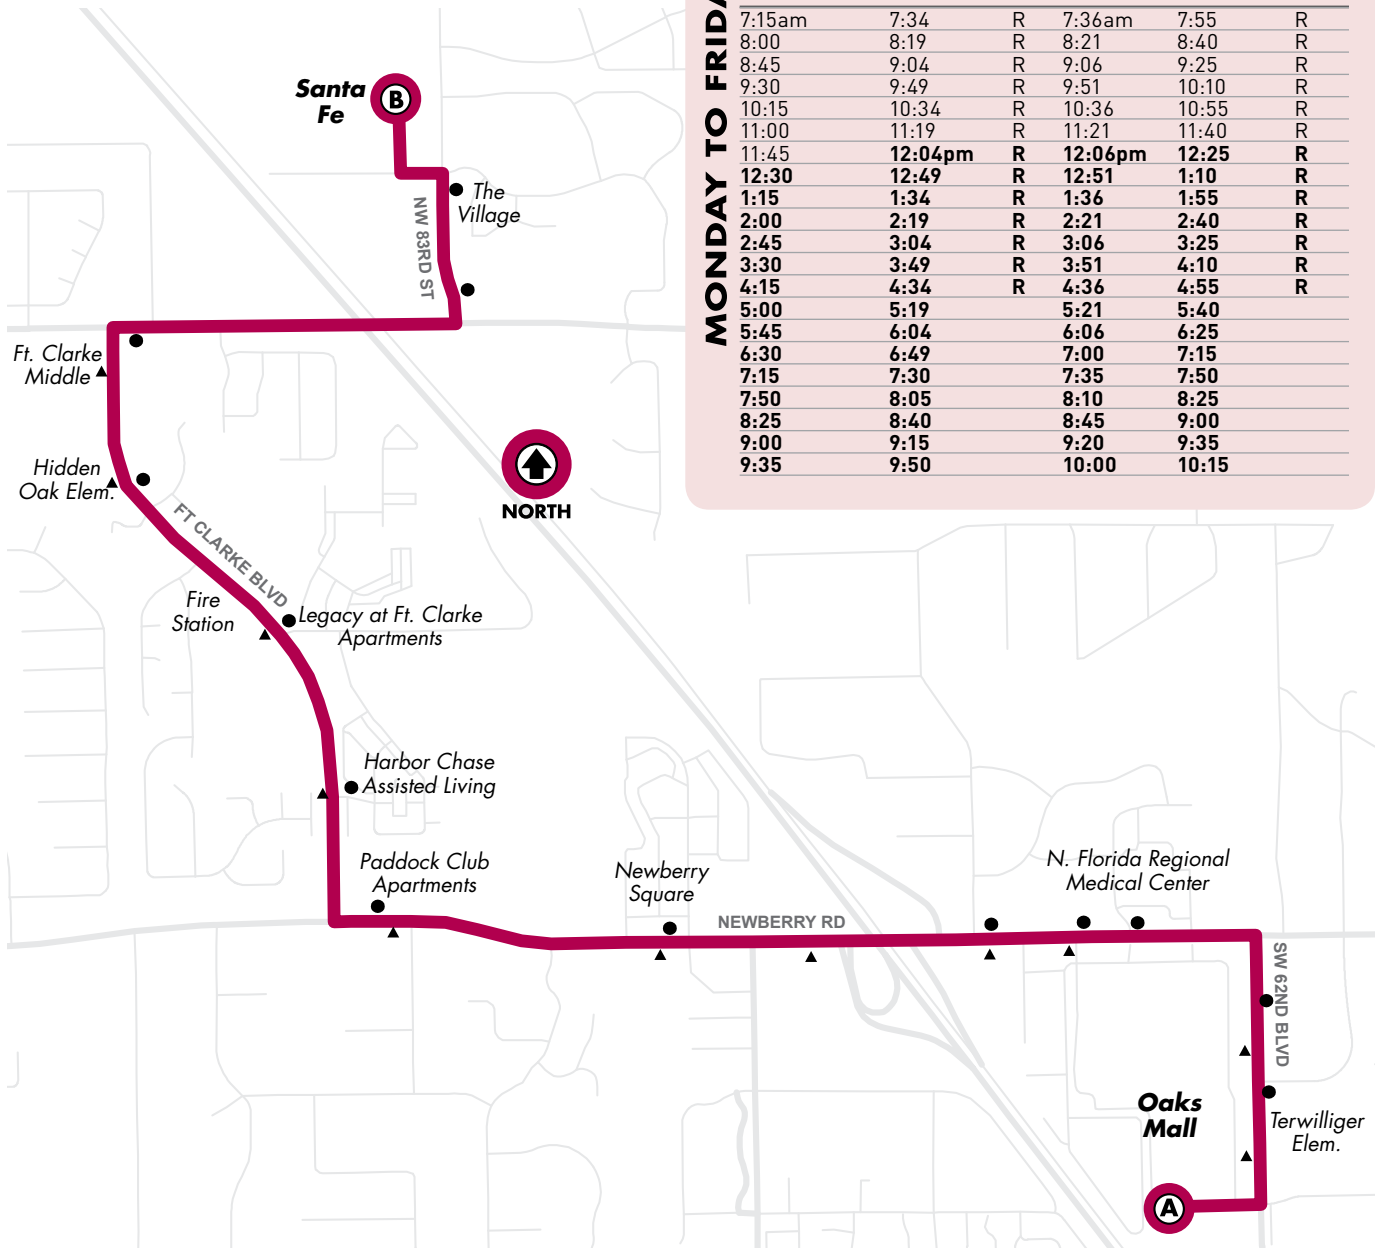

Monday to Friday Every 35-45 min.

Saturday/Sunday No Service

Oaks Mall to Santa Fe (via Fort Clarke Blvd.)

Bus Stops

- ▲ To Oaks Mall
- To Santa Fe
- ⊙ Timepoint Bus Stops

MONDAY TO FRIDAY	OAKS MALL		SANTA FE		R= RUNS ON REDUCED SERVICE DAYS	
	A	B	B	A		
	5:20,75	10:43	10:43	5:20,75		
	To Santa Fe		To Oaks Mall			
7:15am		7:34	R	7:36am	7:55	R
8:00		8:19	R	8:21	8:40	R
8:45		9:04	R	9:06	9:25	R
9:30		9:49	R	9:51	10:10	R
10:15		10:34	R	10:36	10:55	R
11:00		11:19	R	11:21	11:40	R
11:45		12:04pm	R	12:06pm	12:25	R
12:30		12:49	R	12:51	1:10	R
1:15		1:34	R	1:36	1:55	R
2:00		2:19	R	2:21	2:40	R
2:45		3:04	R	3:06	3:25	R
3:30		3:49	R	3:51	4:10	R
4:15		4:34	R	4:36	4:55	R
5:00		5:19		5:21	5:40	
5:45		6:04		6:06	6:25	
6:30		6:49		7:00	7:15	
7:15		7:30		7:35	7:50	
7:50		8:05		8:10	8:25	
8:25		8:40		8:45	9:00	
9:00		9:15		9:20	9:35	
9:35		9:50		10:00	10:15	