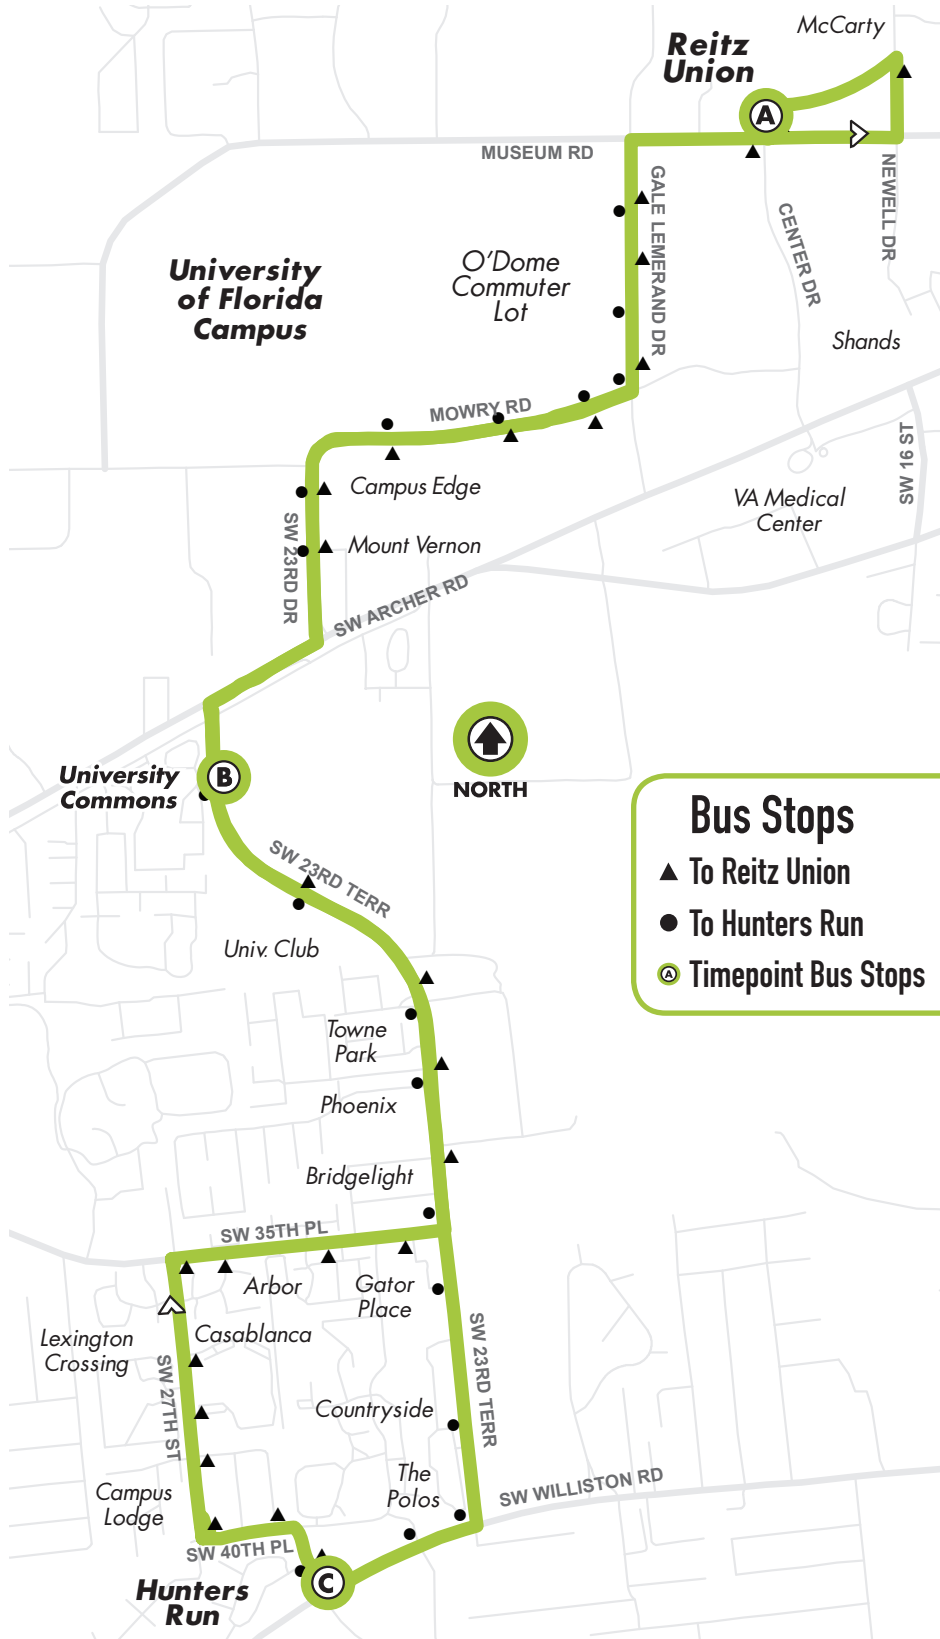

9

Reitz Union to Hunters Run

Monday to Friday Every 9-20-40 min.

Saturday/Sunday Refer to timetable on pg. 33

Bus Stops

- ▲ To Reitz Union
- To Hunters Run
- ⊙ Timepoint Bus Stops

Monday to Friday Every 9-20-40 min.

You can also text "RTS Stop ID" to 414-11 for bus information.

(Stop ID located on back of sign)