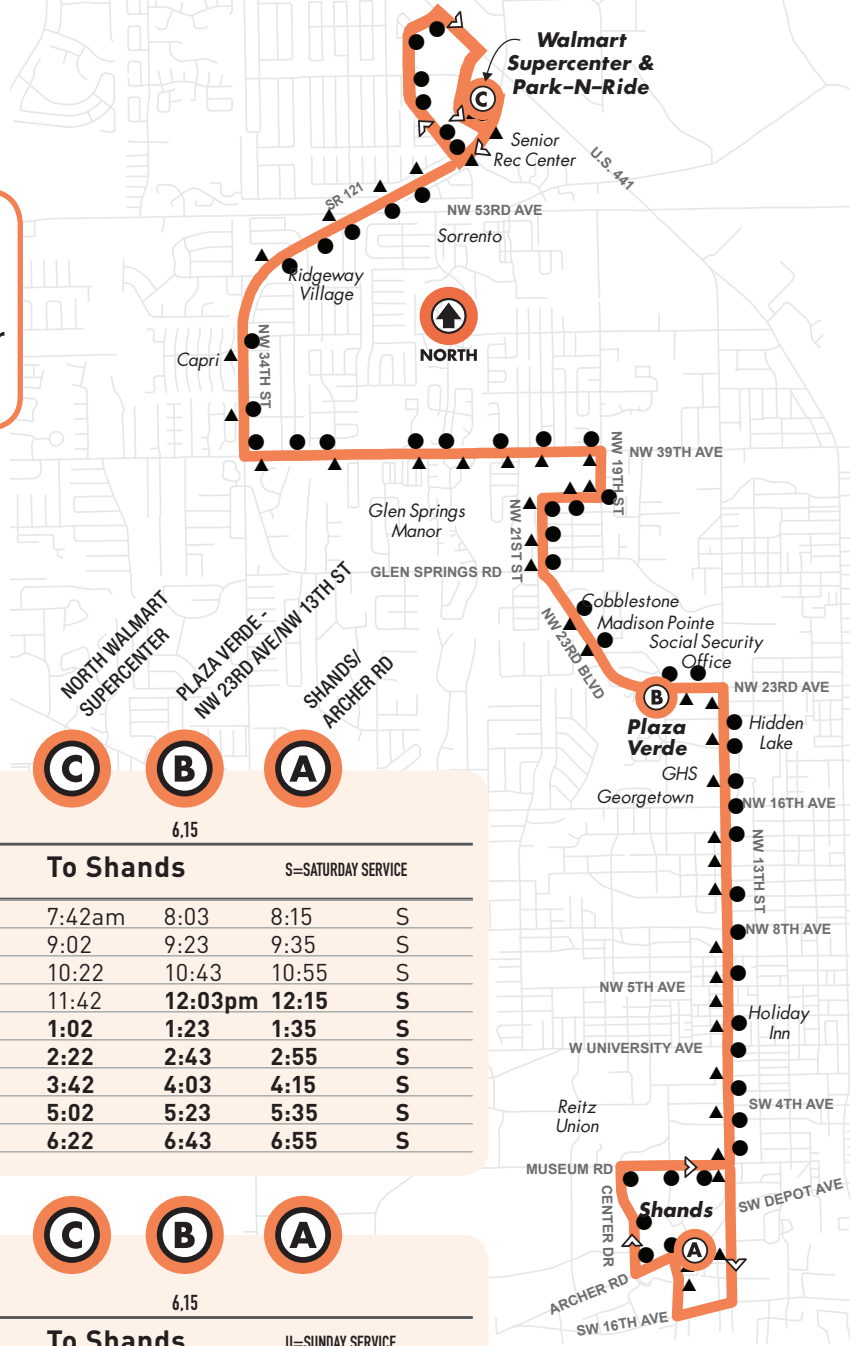

Saturday Every 80 min.

Sunday Every 80 min.

Shands to North Walmart Supercenter

Bus Stops

- ▲ To Shands
- To N Walmart Supercenter
- ⓐ Timepoint Bus Stops

SATURDAY	To North Walmart Supercenter				To Shands			S=SATURDAY SERVICE
	ⓐ	ⓑ	ⓒ		ⓐ	ⓑ	ⓒ	
		6:15				6:15		
7:00am	7:18	7:37	S	7:42am	8:03	8:15	S	
8:20	8:38	8:57	S	9:02	9:23	9:35	S	
9:40	9:58	10:17	S	10:22	10:43	10:55	S	
11:00	11:18	11:37	S	11:42	12:03pm	12:15	S	
12:20pm	12:38	12:57	S	1:02	1:23	1:35	S	
1:40	1:58	2:17	S	2:22	2:43	2:55	S	
3:00	3:18	3:37	S	3:42	4:03	4:15	S	
4:20	4:38	4:57	S	5:02	5:23	5:35	S	
5:40	5:58	6:17	S	6:22	6:43	6:55	S	

SUNDAY	To North Walmart Supercenter				To Shands			U=SUNDAY SERVICE
	ⓐ	ⓑ	ⓒ		ⓐ	ⓑ	ⓒ	
		6:15				6:15		
10:00am	10:18	10:37	U	10:42am	11:03	11:15	U	
11:20	11:38	11:57	U	12:02pm	12:23	12:35	U	
12:40pm	12:58	1:17	U	1:22	1:43	1:55	U	
2:00	2:18	2:37	U	2:42	3:03	3:15	U	
3:20	3:38	3:57	U	4:02	4:23	4:35	U	
4:40	4:58	5:17	U	5:22	5:43	5:55	U