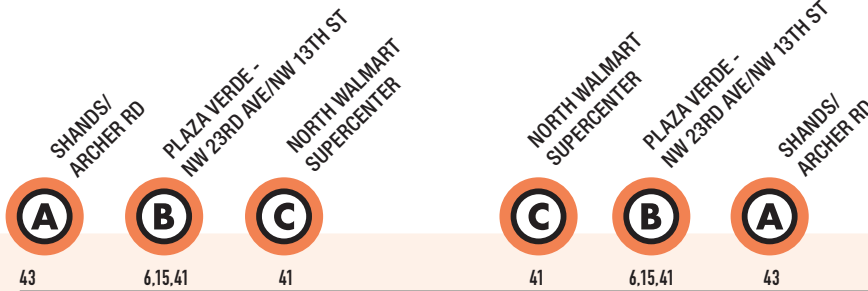

Shands to North Walmart Supercenter

Monday to Friday Every 30-40-60 min.

MONDAY TO FRIDAY

To North Walmart Supercenter				To Shands			R=RUNS ON REDUCED SERVICE DAYS
				5:47am	6:08	6:25	R
				6:17	6:38	6:55	R
6:00am	6:23	6:42	R	6:47	7:08	7:25	R
6:30	6:53	7:12	R	7:17	7:38	7:55	R
7:00	7:23	7:42	R	7:47	8:08	8:25	R
7:30	7:53	8:12	R	8:17	8:38	8:55	R
8:00	8:23	8:42	R	8:47	9:08	9:25	R
8:30	8:53	9:12	R	9:17	9:38	9:55	R
9:00	9:23	9:42	R	9:47	10:08	10:25	R
9:30	9:53	10:12	R	10:17	10:38	10:55	R
10:00	10:23	10:42	R	10:47	11:08	11:25	R
10:30	10:53	11:12	R	11:17	11:38	11:55	R
11:00	11:23	11:42	R	11:47	12:08pm	12:25	R
11:30	11:53	12:12pm	R	12:17	12:38	12:55	R
12:00	12:23	12:42	R	12:47	1:08	1:25	R
12:30	12:53	1:12	R	1:17	1:38	1:55	R
1:00	1:23	1:42	R	1:47	2:08	2:25	R
1:30	1:53	2:12	R	2:17	2:38	2:55	R
2:00	2:23	2:42	R	2:47	3:08	3:25	R
2:30	2:53	3:12	R	3:17	3:38	3:55	R
3:00	3:23	3:42	R	3:47	4:08	4:25	R
3:30	3:53	4:12	R	4:17	4:38	4:55	R
4:00	4:23	4:42	R	4:47	5:08	5:25	R
4:30	4:53	5:12	R	5:17	5:38	5:55	R
5:00	5:23	5:42	R	5:47	6:08	6:25	R
5:30	5:53	6:12	R	6:17	6:38	6:55	R
6:00	6:23	6:42	R	6:47	7:08	7:25	R
6:30	6:53	7:12	R	7:17	7:38	7:55	R
7:00	7:23	7:42	R	7:47	8:08	8:25	R
8:00	8:18	8:37	R	8:42	9:03	9:15	R
8:40	8:58	9:17	R	9:22	9:43	9:55	R
9:20	9:38	9:57	R	10:02	10:23	10:35	R
10:00	10:18	10:37	R	10:42	11:03	11:15	R

SUNDAY	To North Walmart Supercenter				To Shands			U=SUNDAY SERVICE
	ⓐ	ⓑ	ⓒ		ⓐ	ⓑ	ⓒ	
		6:15				6:15		
10:00am	10:18	10:37	U	10:42am	11:03	11:15	U	
11:20	11:38	11:57	U	12:02pm	12:23	12:35	U	
12:40pm	12:58	1:17	U	1:22	1:43	1:55	U	
2:00	2:18	2:37	U	2:42	3:03	3:15	U	
3:20	3:38	3:57	U	4:02	4:23	4:35	U	
4:40	4:58	5:17	U	5:22	5:43	5:55	U	