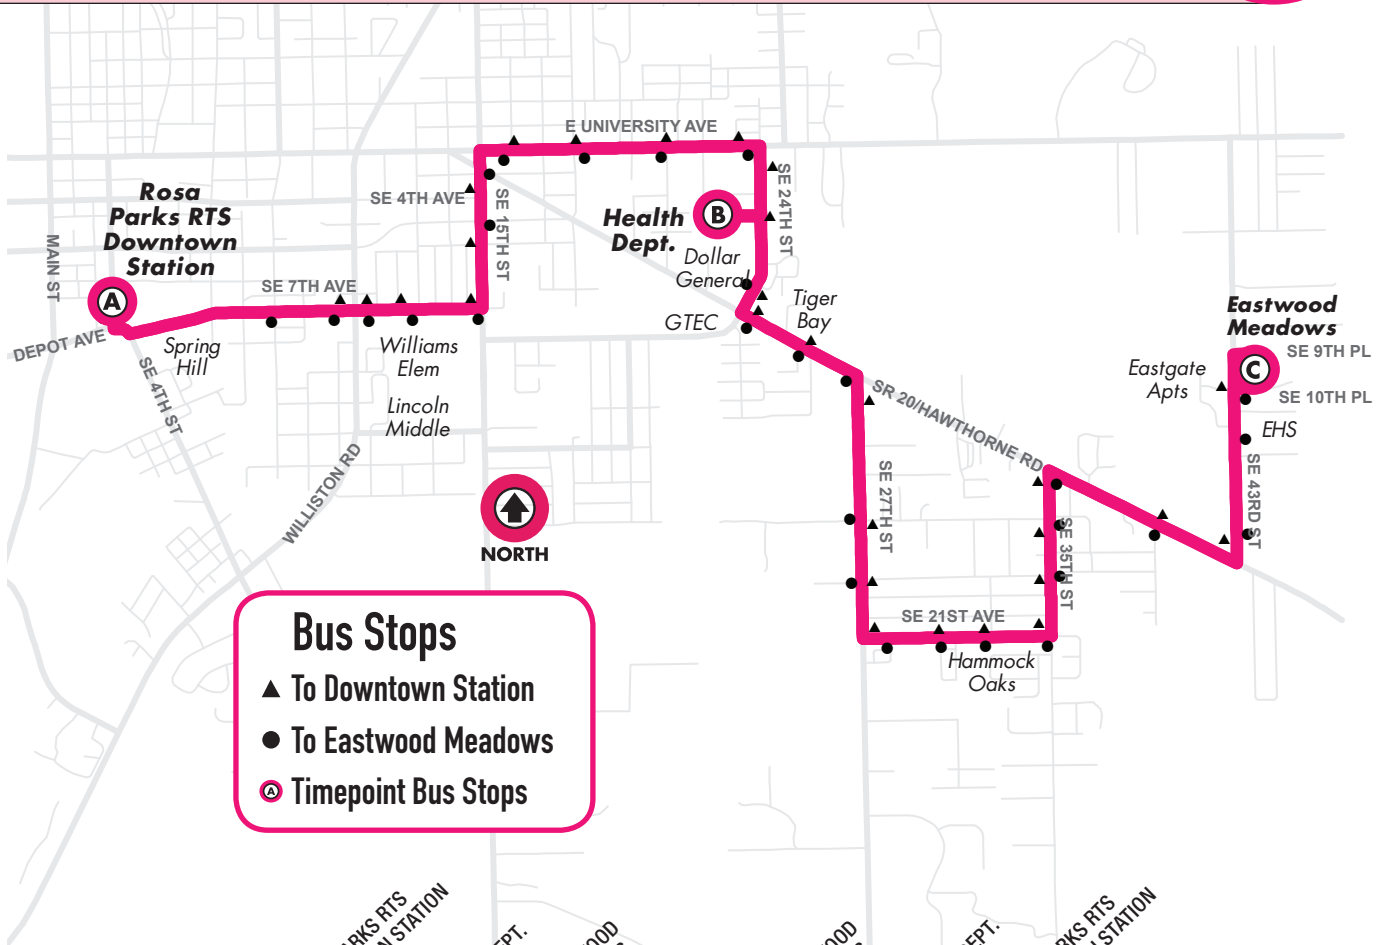

Monday to Friday Every 60 min.

Saturday/Sunday No Service

Downtown Station to Eastwood Meadows

Bus Stops

- ▲ To Downtown Station
- To Eastwood Meadows
- ⓐ Timepoint Bus Stops

MONDAY TO FRIDAY	ROSA PARKS RTS DOWNTOWN STATION			HEALTH DEPT.			EASTWOOD MEADOWS		
	ⓐ	ⓑ	ⓒ	ⓒ	ⓑ	ⓐ	ⓒ	ⓑ	ⓐ
	1,2,5,6,10,11,15,17,24,25,46	11B	11	11	11B	1,2,5,6,10,11,15,17,24,25,46	R=RUNS ON REDUCED SERVICE DAYS		
	To Eastwood Meadows			To Downtown					
6:00am	6:13	6:26	R	6:27am	6:40	6:55	R		
7:00	7:13	7:26	R	7:27	7:40	7:55	R		
8:00	8:13	8:26	R	8:27	8:40	8:55	R		
9:00	9:13	9:26	R	9:27	9:40	9:55	R		
10:00	10:13	10:26	R	10:27	10:40	10:55	R		
11:00	11:13	11:26	R	11:27	11:40	11:55	R		
12:00pm	12:13	12:26	R	12:27pm	12:40	12:55	R		
1:00	1:13	1:26	R	1:27	1:40	1:55	R		
2:00	2:13	2:26	R	2:27	2:40	2:55	R		
3:00	3:13	3:26	R	3:27	3:40	3:55	R		
4:00	4:13	4:26	R	4:27	4:40	4:55	R		
5:00	5:13	5:26	R	5:27	5:40	5:55	R		
6:00	6:13	6:26	R	6:27	6:40	6:55	R		
7:00	7:13	7:26	R	7:27	7:40	7:55	R		