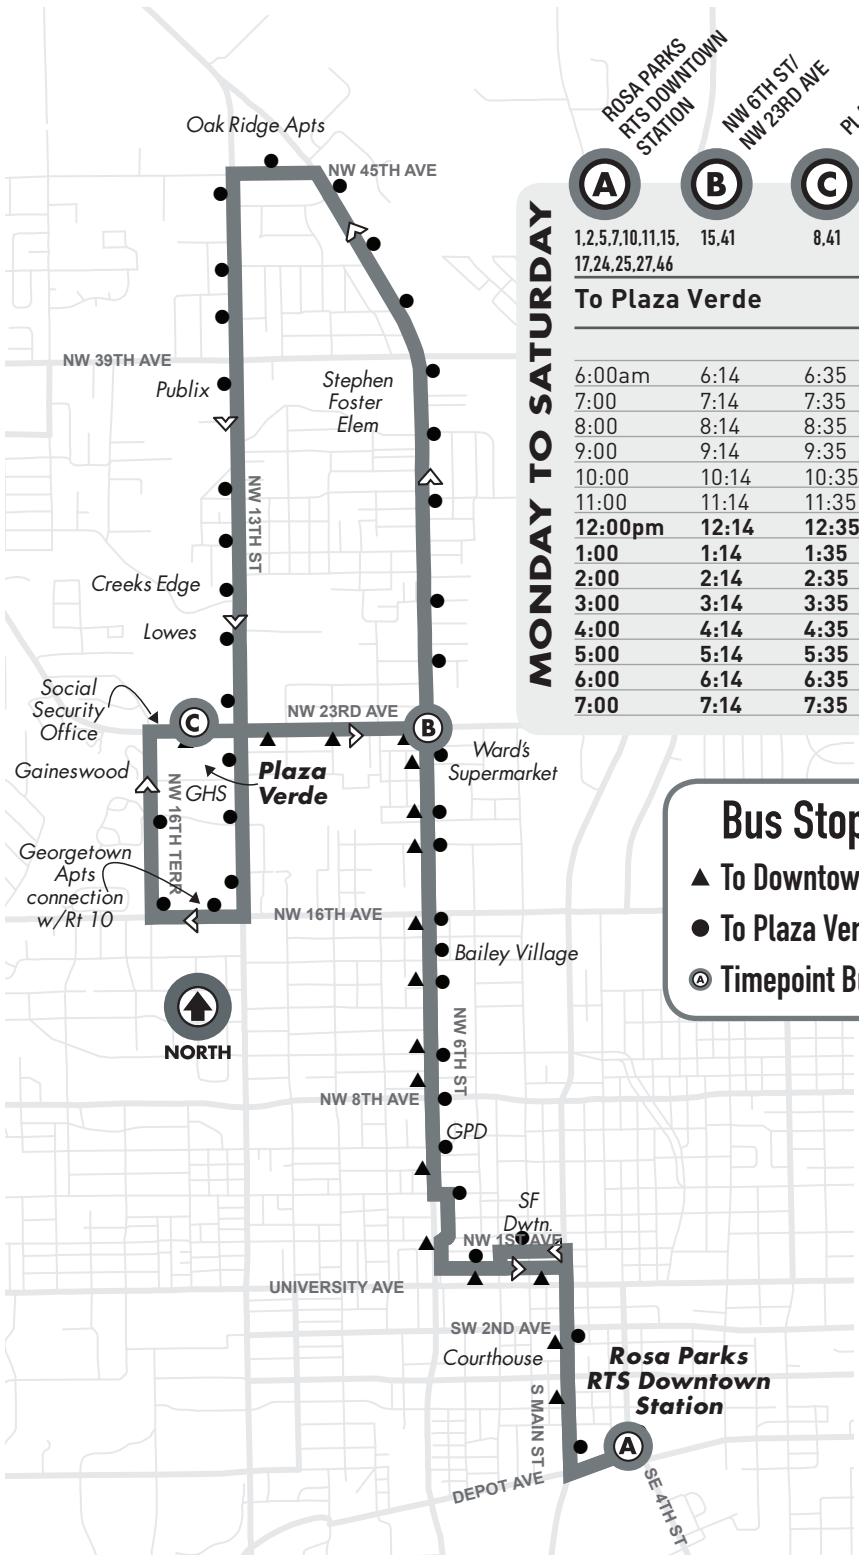

6

Downtown Station to Plaza Verde

Monday to Friday Every 60 min.
 Saturday Every 120 min.
 Sunday No Service

MONDAY TO SATURDAY

Timepoint	Timepoint	Timepoint	Timepoint	Timepoint		
A 1,2,5,7,10,11,15, 17,24,25,27,46	B 15,41	C 8,41	C 8,41	A 1,2,5,7,10,11,15, 17,24,25,27,46		
To Plaza Verde			To Downtown			
			R=RUNS ON REDUCED SERVICE DAYS S=SATURDAY SERVICE			
6:00am	6:14	6:35	R	5:37am	5:55	R
7:00	7:14	7:35	R	6:37	6:55	R
8:00	8:14	8:35	R,S	7:37	7:55	R
9:00	9:14	9:35	R	8:37	8:55	R,S
10:00	10:14	10:35	R,S	9:37	9:55	R
11:00	11:14	11:35	R	10:37	10:55	R,S
12:00pm	12:14	12:35	R,S	11:37	11:55	R
1:00	1:14	1:35	R	12:37pm	12:55	R,S
2:00	2:14	2:35	R,S	1:37	1:55	R
3:00	3:14	3:35	R	2:37	2:55	R,S
4:00	4:14	4:35	R,S	3:37	3:55	R
5:00	5:14	5:35	R	4:37	4:55	R,S
6:00	6:14	6:35	R	5:37	5:55	R
7:00	7:14	7:35	R	6:37	6:55	R
				7:37	7:55	R

Bus Stops

- ▲ To Downtown Station
- To Plaza Verde
- ⓐ Timepoint Bus Stops