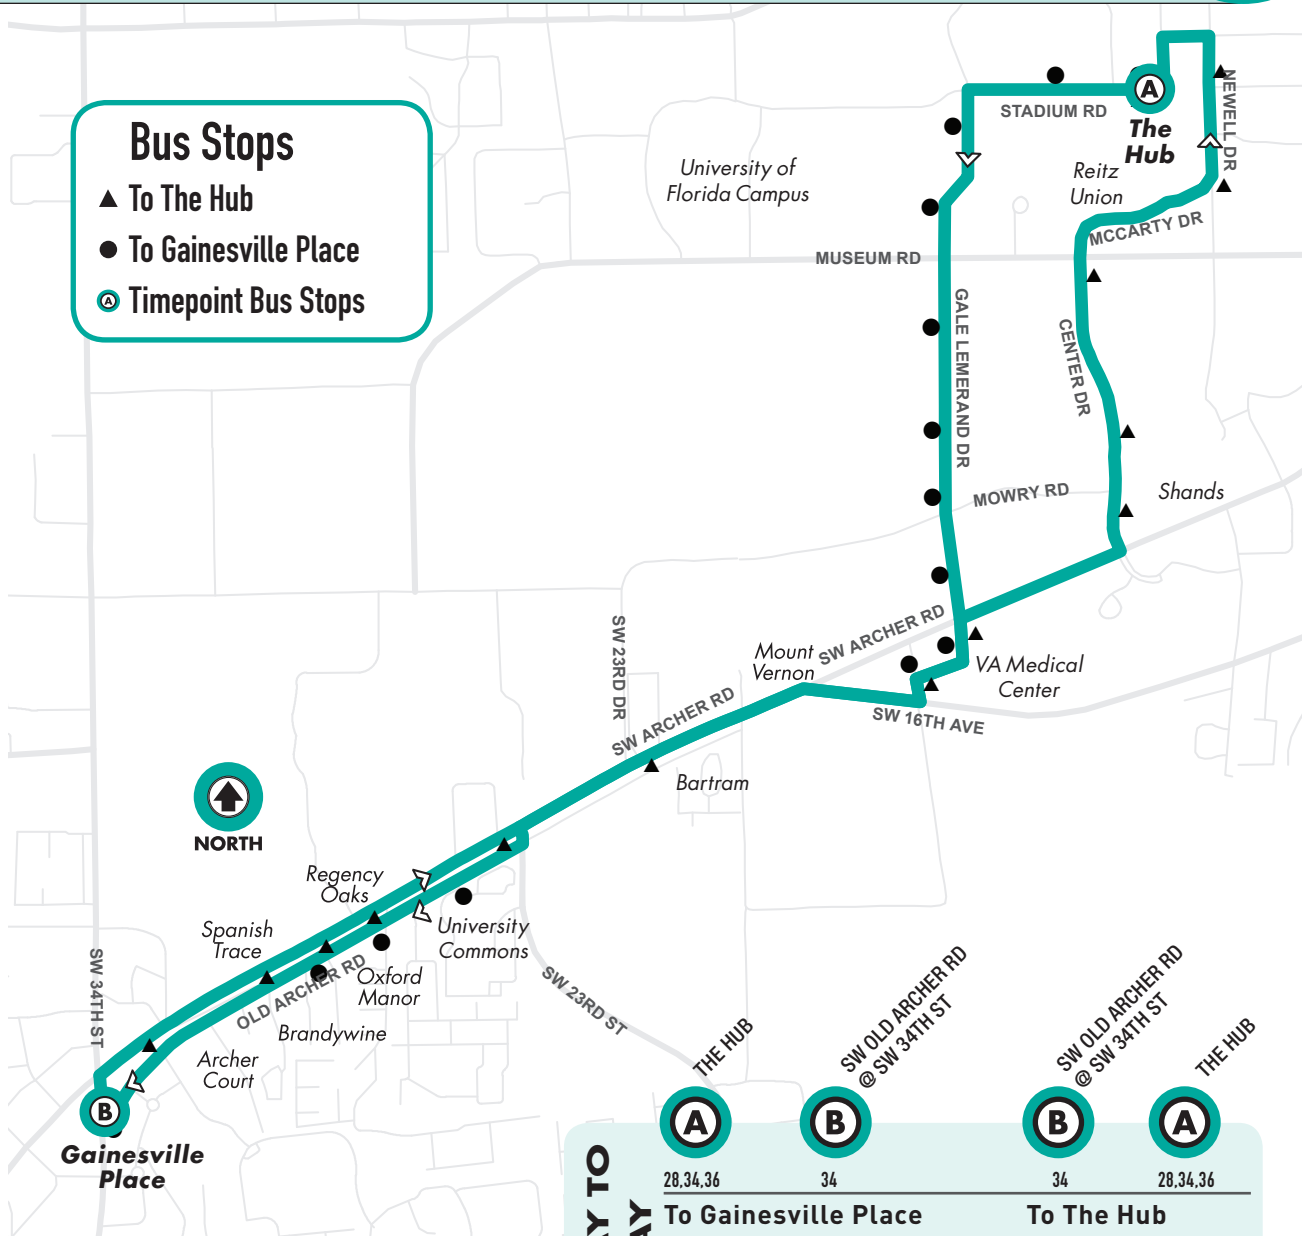

Monday to Friday Every 32 min.
 Saturday/Sunday No Service

The Hub to Old Archer Rd at SW 34th St

Bus Stops

- ▲ To The Hub
- To Gainesville Place
- ⓐ Timepoint Bus Stops

MONDAY TO FRIDAY	ⓐ	ⓑ	ⓑ	ⓐ
	28,34,36	34	34	28,34,36
	To Gainesville Place		To The Hub	
8:25am	8:37	8:08am	8:25	
8:57	9:09	8:40	8:57	
9:29	9:41	9:12	9:29	
10:01	10:13	9:44	10:01	
		10:16	10:33	