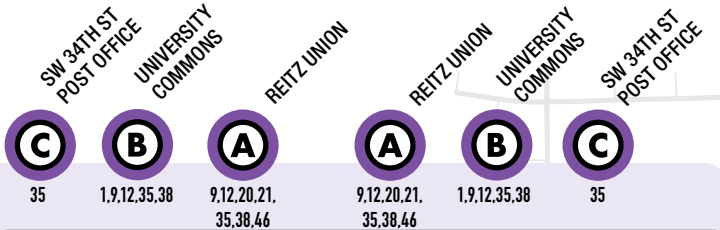

36

Reitz Union to SW 34th St. Post Office

Monday to Friday Every 30 min.
Saturday/Sunday No Service

MONDAY TO FRIDAY

To Reitz Union				To 34th St Post Office			
			R				R
6:55am	7:08	7:25		7:25am	7:37	7:50	
7:55	8:08	8:25		8:25	8:37	8:50	
	8:10	8:27		8:30	8:42		
	8:42	8:59		9:02	9:14		
8:55	9:08	9:25		9:25	9:37	9:50	
	9:14	9:31		9:34	9:46		
	9:46	10:03		10:06	10:18		
9:55	10:08	10:25		10:25	10:37	10:50	
	10:18	10:35					
10:55	11:08	11:25		11:25	11:37	11:50	
11:55	12:08pm	12:25		12:25pm	12:37	12:50	
12:55	1:08	1:25		1:25	1:37	1:50	
				1:55	2:07	2:20	
1:55	2:08	2:25		2:25	2:37	2:50	
2:25	2:38	2:55		2:55	3:07	3:20	
2:55	3:08	3:25		3:25	3:37	3:50	
3:25	3:38	3:55		3:55	4:07	4:20	
3:55	4:08	4:25		4:25	4:37	4:50	
4:25	4:38	4:55		4:55	5:07	5:20	
4:55	5:08	5:25		5:25	5:37	5:50	
5:25	5:38	5:55		5:55	6:07	6:20	