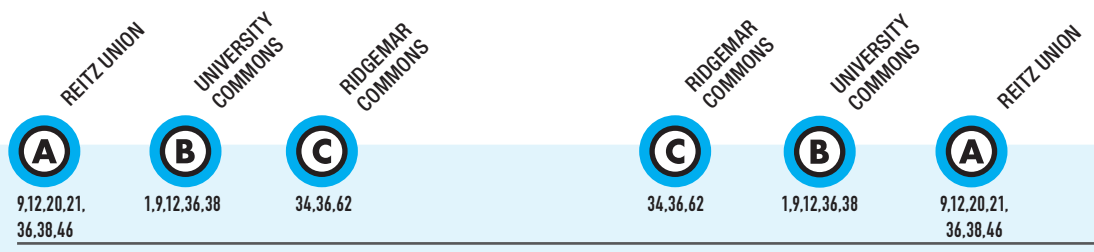

35

Reitz Union to SW 35th Place

Monday to Friday Every 10-23-45 min.

Saturday/Sunday See timetable on pg. 69

Bus Stops

- ▲ To Reitz Union
- To SW 35th Place
- ⓐ Timepoint Bus Stops

Monday to Friday Every 10-23-45 min.

Saturday/Sunday See timetable on pg. 69

Reitz Union to SW 35th Place

MONDAY TO FRIDAY

To SW 35th Place			To Reitz Union			R=RUNS ON REDUCED SERVICE DAYS
		6:35am		6:35am	6:42	6:57
		6:45		6:45	6:52	7:07
		6:55	R	6:55	7:02	7:17
		7:05		7:05	7:12	7:27
		7:15	R	7:15	7:22	7:37
6:58	7:09	7:22		7:25	7:32	7:47
7:08	7:19	7:32		7:35	7:42	7:57
7:18	7:29	7:42	R	7:45	7:52	8:07
7:28	7:39	7:52		7:55	8:02	8:17
7:38	7:49	8:02	R	8:05	8:12	8:27
7:48	7:59	8:12		8:15	8:22	8:37
7:58	8:09	8:22		8:25	8:32	8:47
8:08	8:19	8:32	R	8:35	8:42	8:57
8:18	8:29	8:42		8:45	8:52	9:07
8:28	8:39	8:52	R	8:55	9:02	9:17
8:38	8:49	9:02		9:05	9:12	9:27
8:48	8:59	9:12		9:15	9:22	9:37
8:58	9:09	9:22	R	9:25	9:32	9:47
9:08	9:19	9:32		9:35	9:42	9:57
9:18	9:29	9:42	R	9:45	9:52	10:07
9:28	9:39	9:52		9:55	10:02	10:17
9:38	9:49	10:02		10:05	10:12	10:27
9:48	9:59	10:12	R	10:15	10:22	10:37
9:58	10:09	10:22		10:25	10:32	10:47
10:08	10:19	10:32	R	10:35	10:42	10:57
10:18	10:29	10:42		10:45	10:52	11:07
10:28	10:39	10:52		10:55	11:02	11:17
10:38	10:49	11:02	R	11:05	11:12	11:27
10:48	10:59	11:12		11:15	11:22	11:37
10:58	11:09	11:22	R	11:25	11:32	11:47
11:08	11:19	11:32		11:35	11:42	11:57
11:18	11:29	11:42		11:45	11:52	12:07pm
11:28	11:39	11:52	R	11:55	12:02	12:17
11:38	11:49	12:02pm		12:05	12:12	12:27
11:48	11:59	12:12	R	12:15	12:22	12:37
11:58	12:09	12:22		12:25	12:32	12:47
12:08	12:19	12:32		12:35	12:42	12:57
12:18	12:29	12:42	R	12:45	12:52	1:07
12:28	12:39	12:52		12:55	1:02	1:17
12:38	12:49	1:02	R	1:05	1:12	1:27
12:48	12:59	1:12		1:15	1:22	1:37
12:58	1:09	1:22		1:25	1:32	1:47
1:08	1:19	1:32	R	1:35	1:42	1:57
1:18	1:29	1:42		1:45	1:52	2:07
1:28	1:39	1:52	R	1:55	2:02	2:17