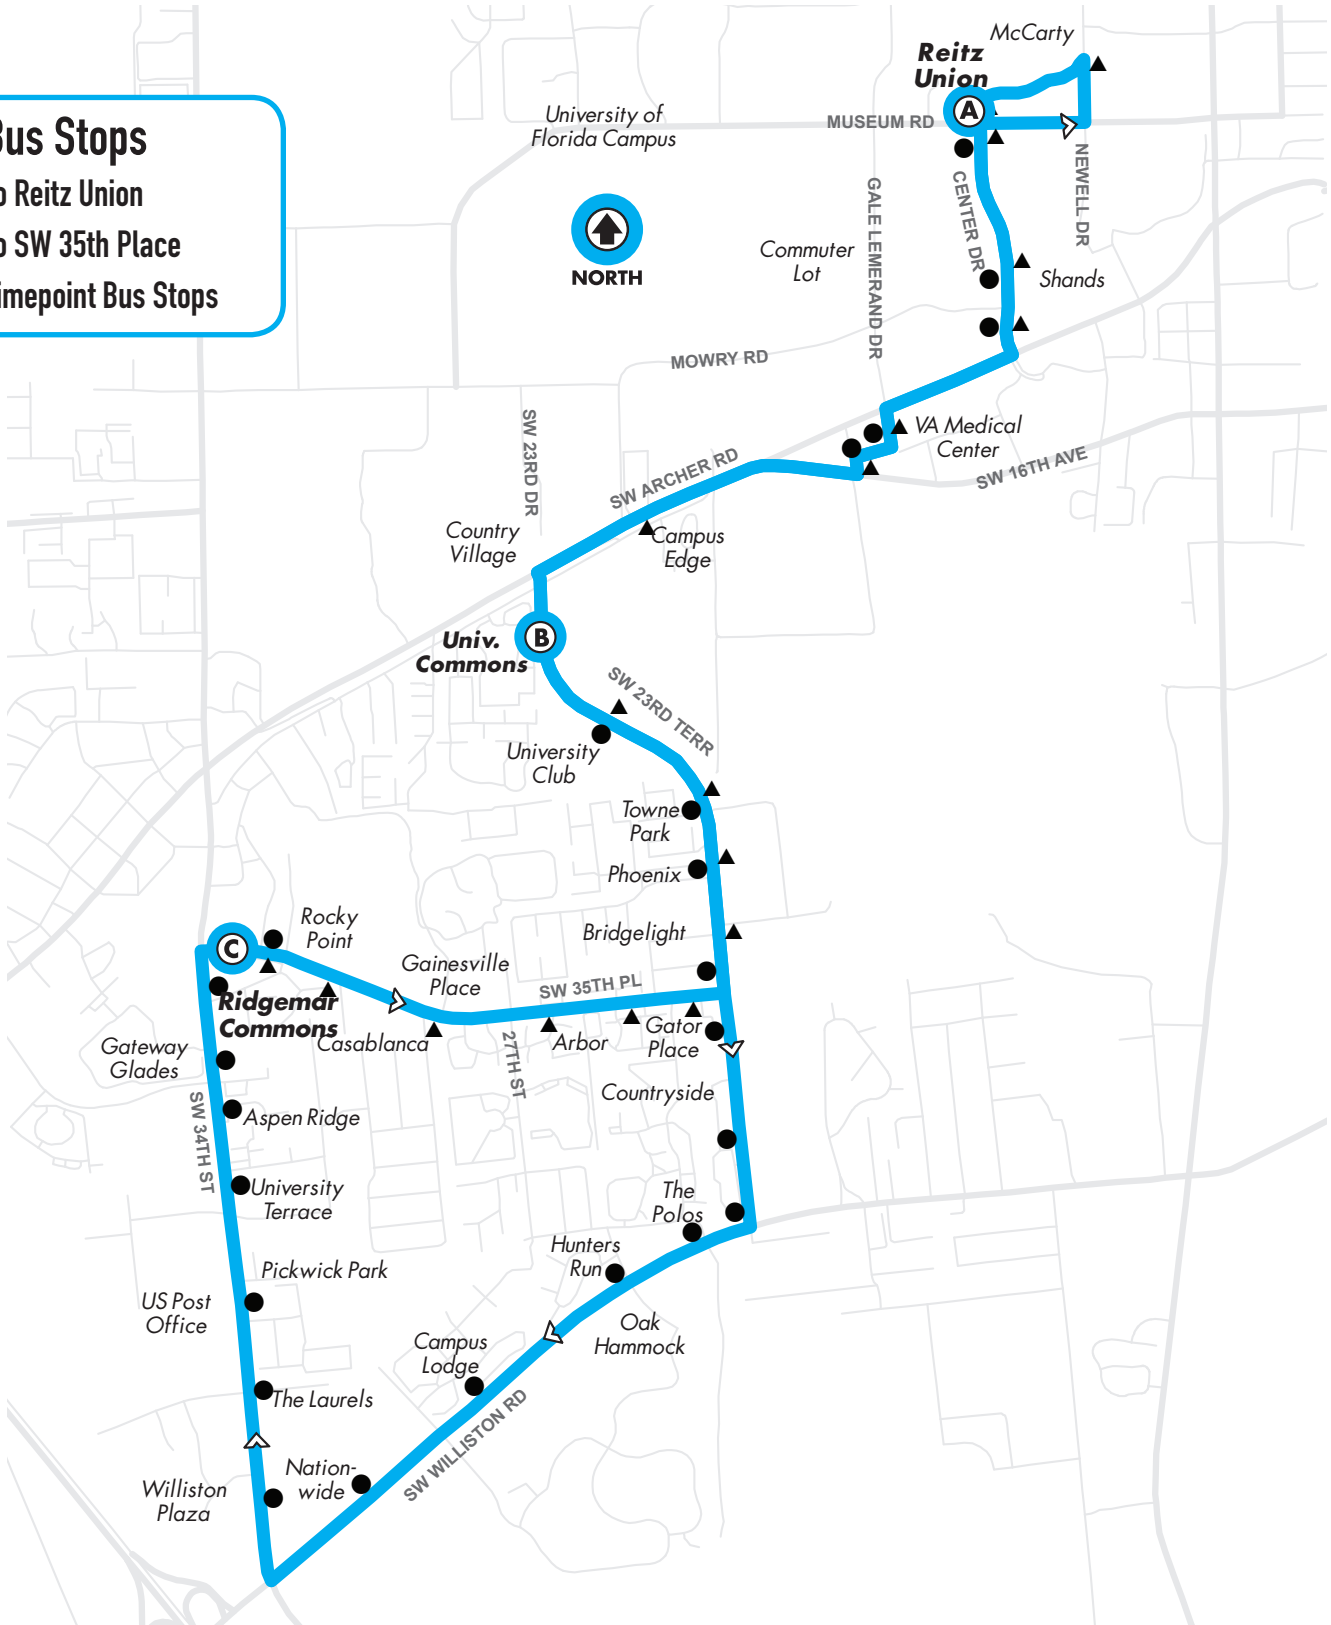

35

Reitz Union to SW 35th Place

Monday to Friday Every 10-23-45 min.

Saturday/Sunday See timetable on pg. 69

Bus Stops

- ▲ To Reitz Union
- To SW 35th Place
- ⓐ Timepoint Bus Stops

Monday to Friday Every 10-23-45 min.

Saturday/Sunday See timetable on pg. 69

Reitz Union to SW 35th Place

MONDAY TO FRIDAY

To SW 35th Place			To Reitz Union			R=RUNS ON REDUCED SERVICE DAYS
		6:35am		6:35am	6:42	6:57
		6:45		6:45	6:52	7:07
		6:55	R	6:55	7:02	7:17
		7:05		7:05	7:12	7:27
		7:15	R	7:15	7:22	7:37
6:58	7:09	7:22		7:25	7:32	7:47
7:08	7:19	7:32		7:35	7:42	7:57
7:18	7:29	7:42	R	7:45	7:52	8:07
7:28	7:39	7:52		7:55	8:02	8:17
7:38	7:49	8:02	R	8:05	8:12	8:27
7:48	7:59	8:12		8:15	8:22	8:37
7:58	8:09	8:22		8:25	8:32	8:47
8:08	8:19	8:32	R	8:35	8:42	8:57
8:18	8:29	8:42		8:45	8:52	9:07
8:28	8:39	8:52	R	8:55	9:02	9:17
8:38	8:49	9:02		9:05	9:12	9:27
8:48	8:59	9:12		9:15	9:22	9:37
8:58	9:09	9:22	R	9:25	9:32	9:47
9:08	9:19	9:32		9:35	9:42	9:57
9:18	9:29	9:42	R	9:45	9:52	10:07
9:28	9:39	9:52		9:55	10:02	10:17
9:38	9:49	10:02		10:05	10:12	10:27
9:48	9:59	10:12	R	10:15	10:22	10:37
9:58	10:09	10:22		10:25	10:32	10:47
10:08	10:19	10:32	R	10:35	10:42	10:57
10:18	10:29	10:42		10:45	10:52	11:07
10:28	10:39	10:52		10:55	11:02	11:17
10:38	10:49	11:02	R	11:05	11:12	11:27
10:48	10:59	11:12		11:15	11:22	11:37
10:58	11:09	11:22	R	11:25	11:32	11:47
11:08	11:19	11:32		11:35	11:42	11:57
11:18	11:29	11:42		11:45	11:52	12:07pm
11:28	11:39	11:52	R	11:55	12:02	12:17
11:38	11:49	12:02pm		12:05	12:12	12:27
11:48	11:59	12:12	R	12:15	12:22	12:37
11:58	12:09	12:22		12:25	12:32	12:47
12:08	12:19	12:32		12:35	12:42	12:57
12:18	12:29	12:42	R	12:45	12:52	1:07
12:28	12:39	12:52		12:55	1:02	1:17
12:38	12:49	1:02	R	1:05	1:12	1:27
12:48	12:59	1:12		1:15	1:22	1:37
12:58	1:09	1:22		1:25	1:32	1:47
1:08	1:19	1:32	R	1:35	1:42	1:57
1:18	1:29	1:42		1:45	1:52	2:07
1:28	1:39	1:52	R	1:55	2:02	2:17