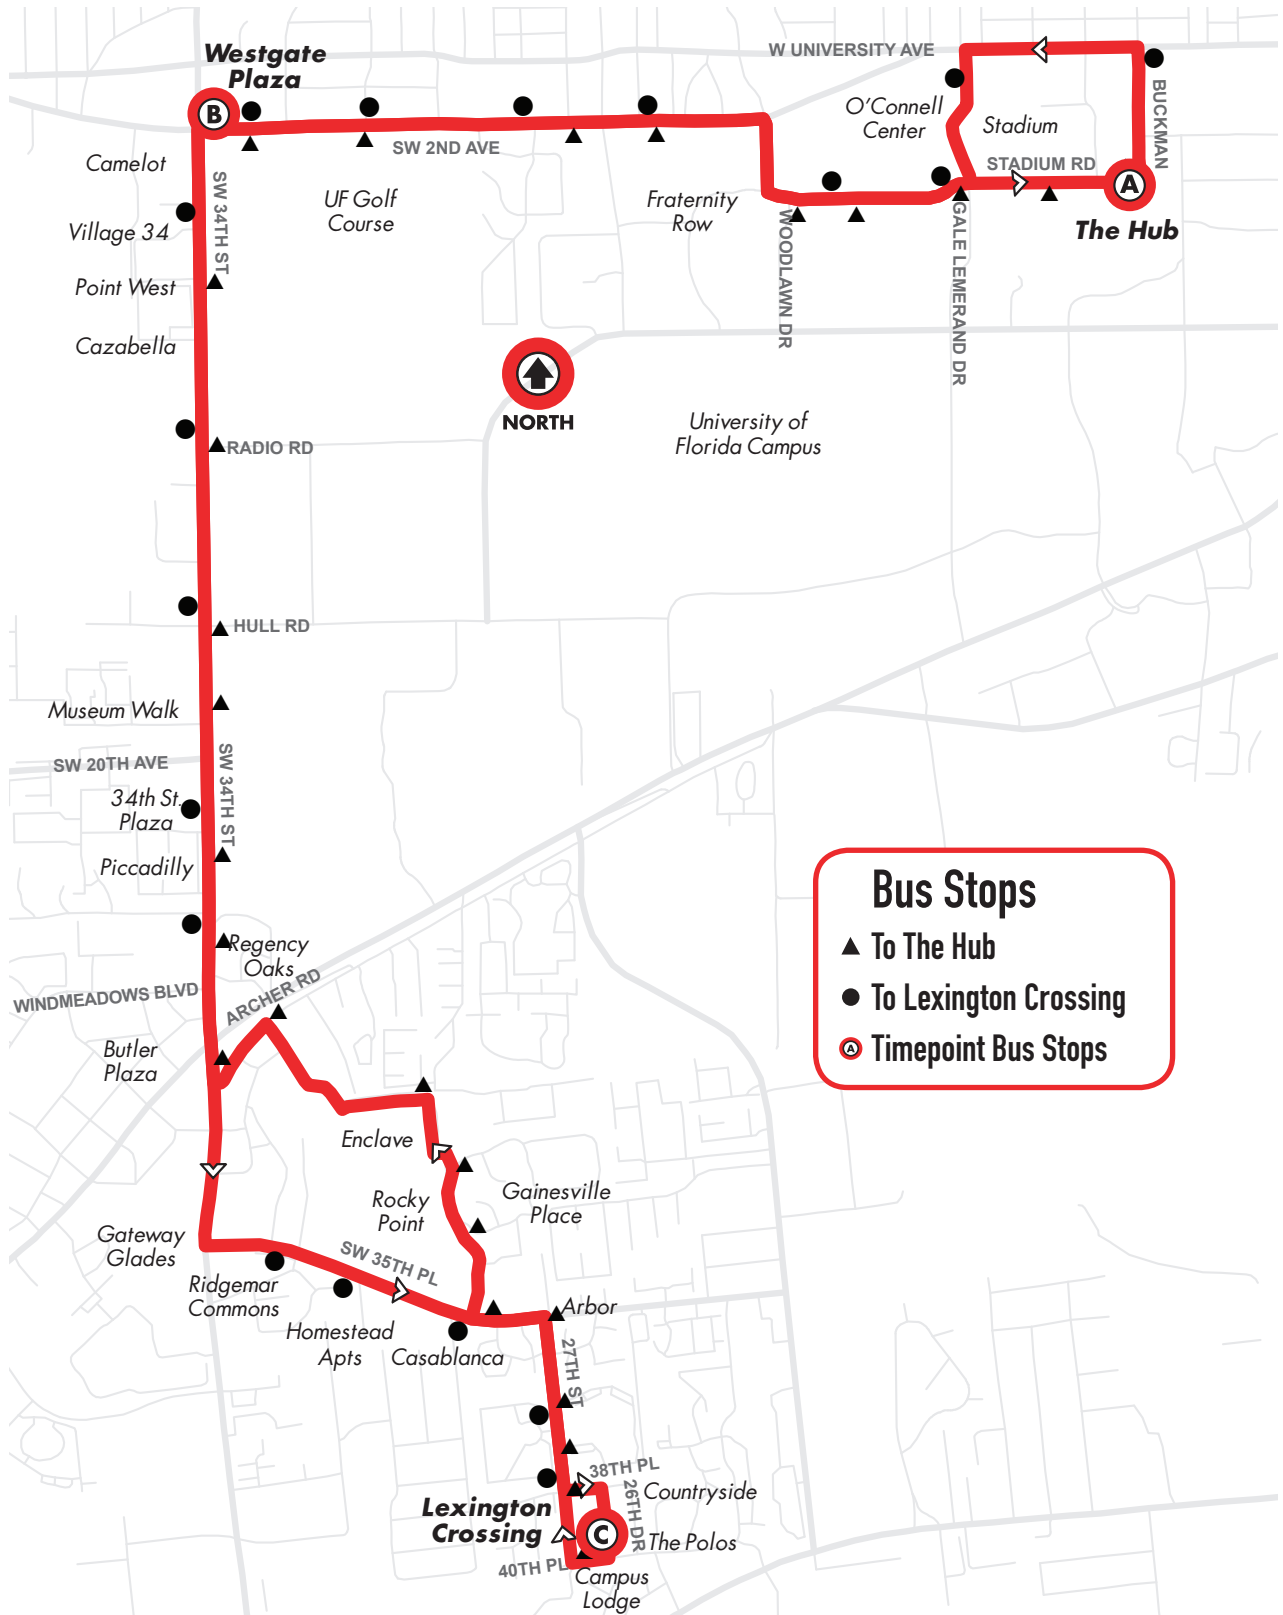

34

The Hub to Lexington Crossing

Monday to Friday Every 20-25-50 min.

Saturday/Sunday No Service