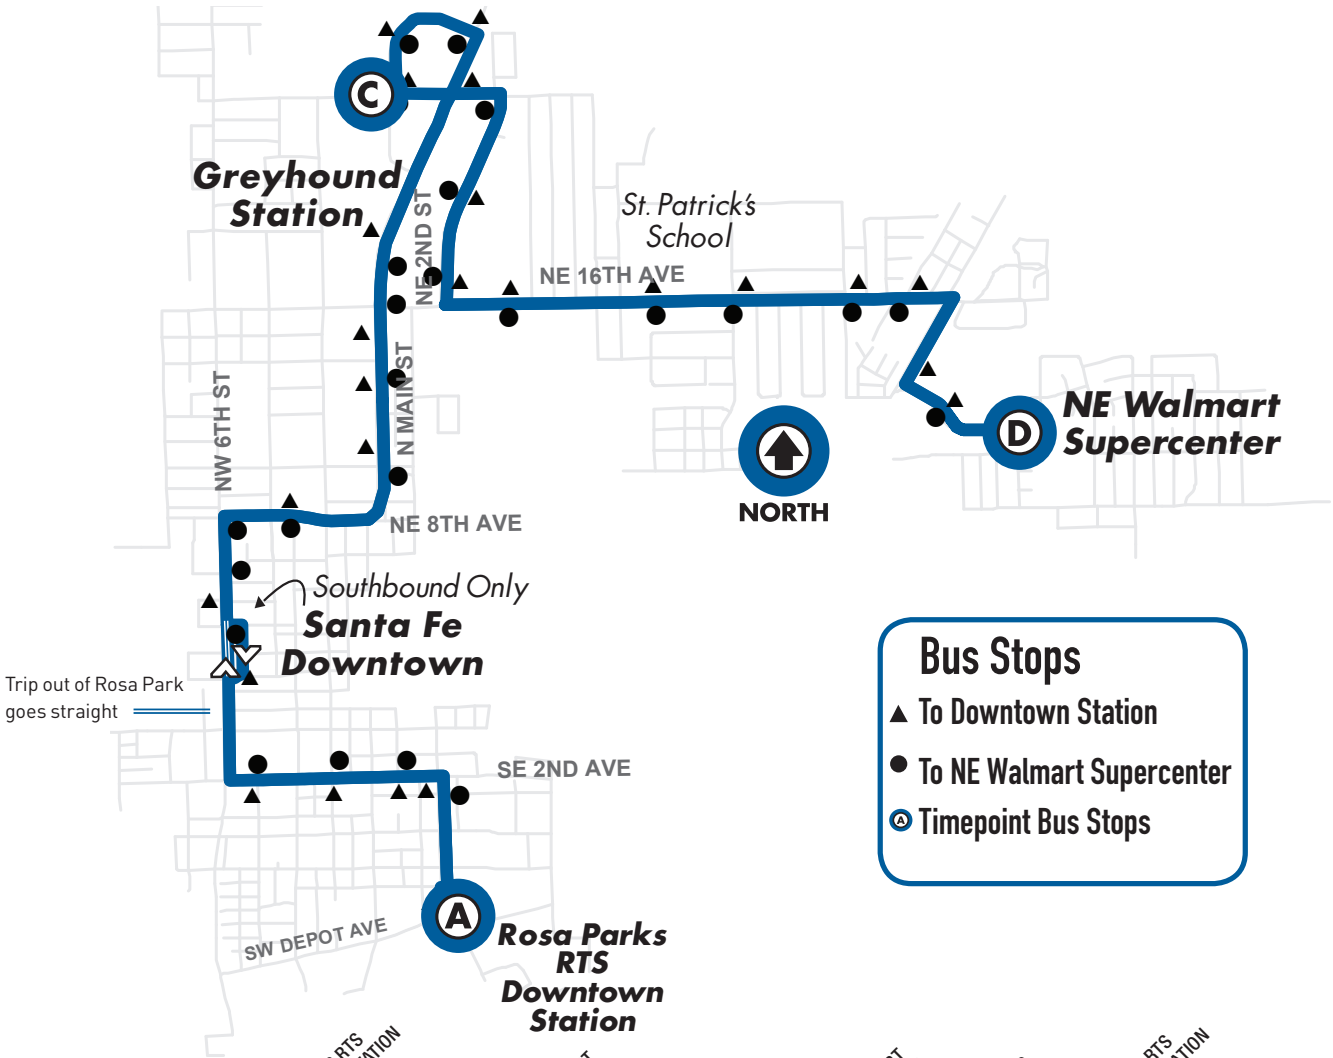

27

Downtown Station to NE Walmart Supercenter

Monday to Friday Every 60 min.

Saturday/Sunday No Service

Bus Stops

- ▲ To Downtown Station
- To NE Walmart Supercenter
- Ⓐ Timepoint Bus Stops

MONDAY TO FRIDAY	To NE Walmart Supercenter			To Downtown Station		
	Ⓐ ROSA PARKS RTS DOWNTOWN STATION 1,2,5,6,7,10,11, 15,17,24,25,46	Ⓒ GREYHOUND STATION 2,11	Ⓓ NE WALMART SUPERCENTER 2,11	Ⓓ NE WALMART SUPERCENTER 2,11	Ⓒ GREYHOUND STATION 2,11	Ⓐ ROSA PARKS RTS DOWNTOWN STATION 1,2,5,6,7,10,11, 15,17,24,25,46
7:05am	7:16	7:28	7:35am	7:42	8:00	
8:05	8:16	8:28	8:35	8:42	9:00	
9:05	9:16	9:28	9:35	9:42	10:00	
10:05	10:16	10:28	10:35	10:42	11:00	
11:05	11:16	11:28	11:35	11:42	12:00pm	
12:05pm	12:16	12:28	12:35	12:42	1:00	
1:05	1:16	1:28	1:35	1:42	2:00	
2:05	2:16	2:28	2:35	2:42	3:00	