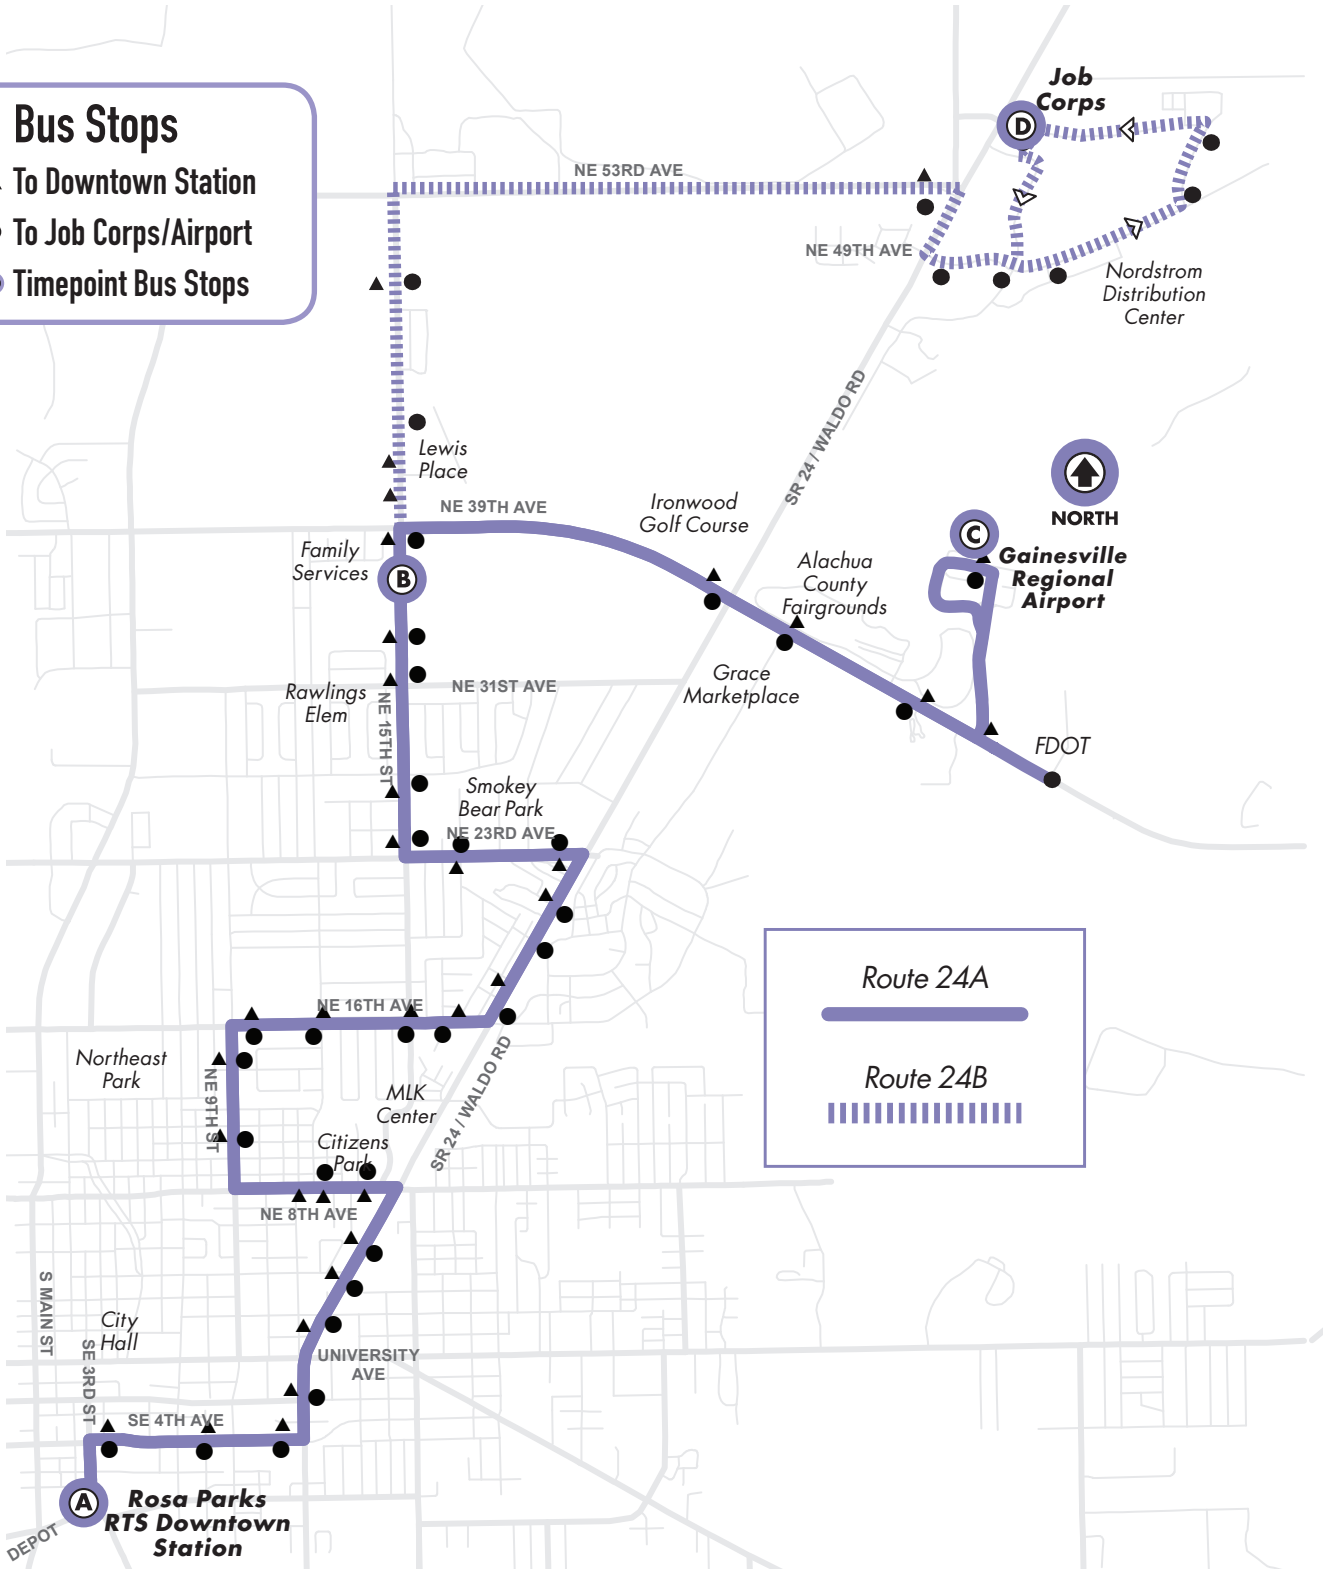

24

Downtown Station to Job Corps/Airport

Monday to Friday Every 30-60 min.

Saturday/Sunday No Service

Bus Stops

- ▲ To Downtown Station
- To Job Corps/Airport
- ⓐ Timepoint Bus Stops

Route 24A

Route 24B

Monday to Friday Every 30-60 min.

Saturday/Sunday No Service

Downtown Station to Job Corps/Airport

24

MONDAY TO FRIDAY	   				   									
	1.2,5,6,7,10,11, 15,17,25,27,46				15,39 25,39 15,39 1.2,5,6,7,10,11, 15,17,25,27,46									
To Job Corps				To Downtown				R=RUNS ON REDUCED SERVICE DAYS						
						5:27am	5:36	5:55						
6:00am	6:17	6:27		R		6:27	6:36	6:55						
6:30	6:47		6:57	R	6:57		7:06	7:25						
7:00	7:17	7:27		R		7:27	7:36	7:55						
7:30	7:47		7:57	R	7:57		8:06	8:25						
8:00	8:17	8:27		R		8:27	8:36	8:55						
8:30	8:47		8:57	R	8:57		9:06	9:25						
9:00	9:17	9:27		R		9:27	9:36	9:55						
9:30	9:47		9:57	R	9:57		10:06	10:25						
10:00	10:17	10:27		R		10:27	10:36	10:55						
11:00	11:17	11:27		R		11:27	11:36	11:55						
12:00pm	12:17	12:27		R		12:27pm	12:36	12:55	R					
1:00	1:17	1:27		R		1:27	1:36	1:55	R					
2:00	2:17	2:27		R		2:27	2:36	2:55	R					
2:30	2:47		2:57	R	2:57		3:06	3:25	R					
3:00	3:17	3:27		R		3:27	3:36	3:55	R					
3:30	3:47		3:57	R	3:57		4:06	4:25	R					
4:00	4:17	4:27		R		4:27	4:36	4:55	R					
4:30	4:47		4:57	R	4:57		5:06	5:25	R					
5:00	5:17	5:27		R		5:27	5:36	5:55	R					
5:30	5:47		5:57	R	5:57		6:06	6:25	R					
6:00	6:17	6:27		R		6:27	6:36	6:55	R					
7:00	7:17	7:27		R		7:27	7:36	7:55	R					

Note: First and last two trips go to GNV Airport only, not FDOT.