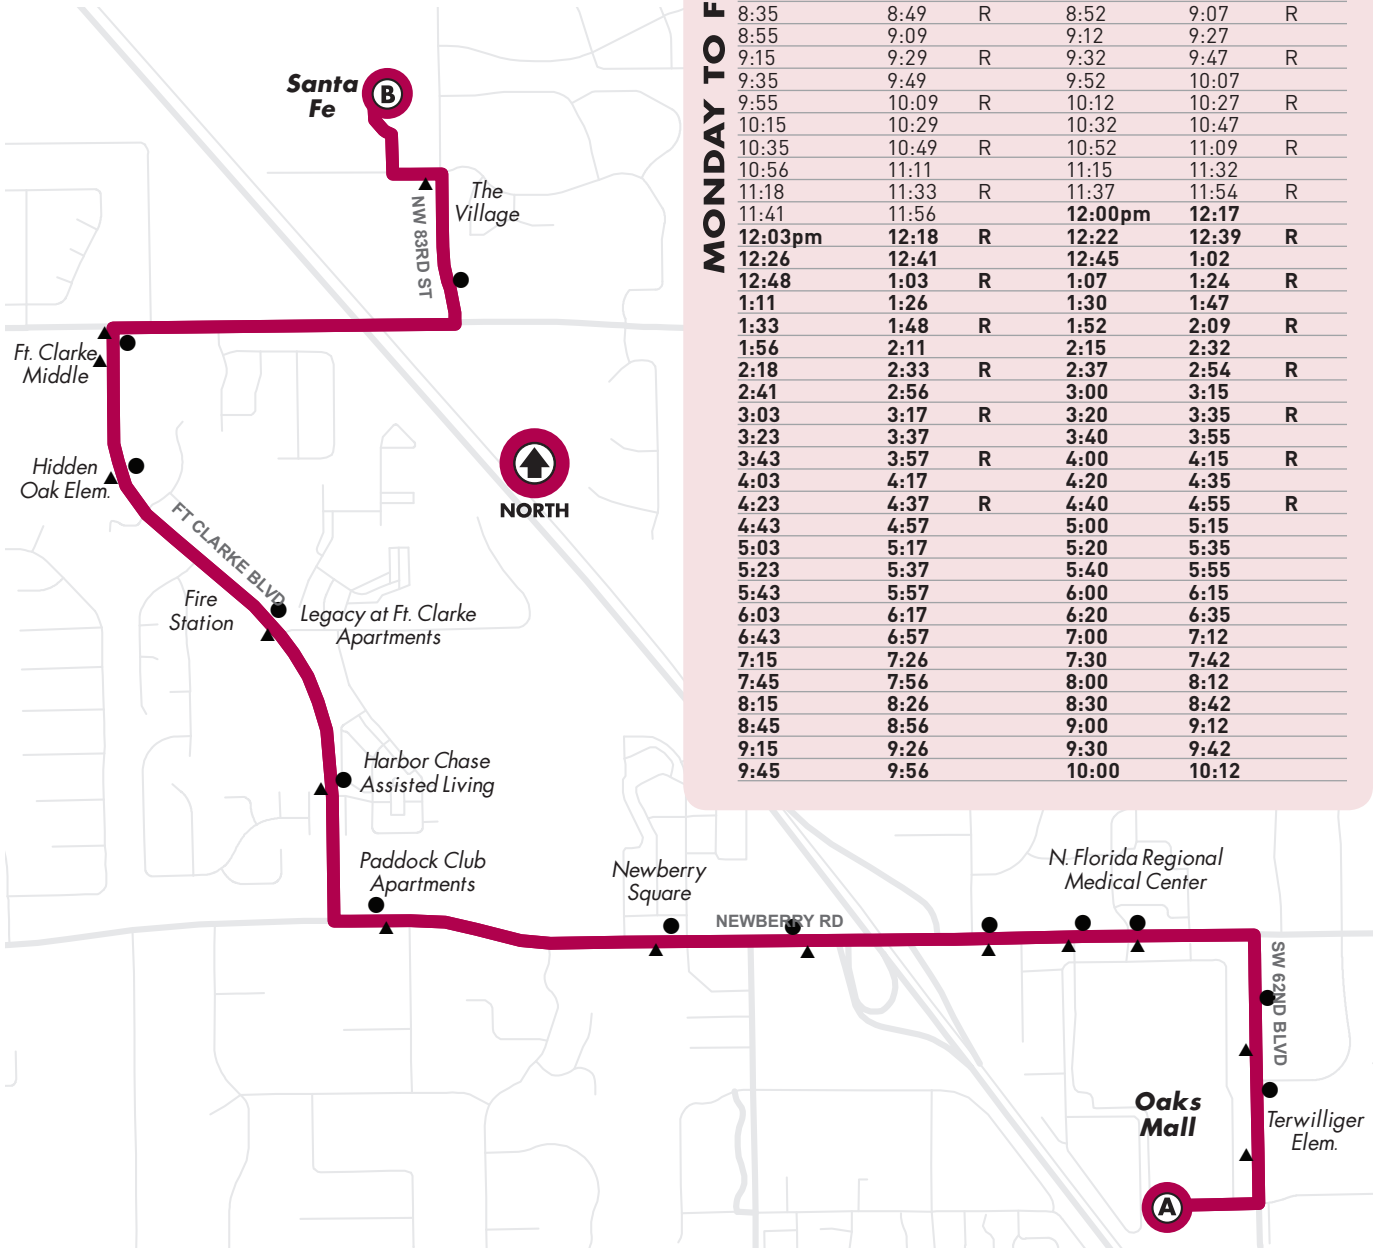

# 23

## Oaks Mall to Santa Fe (via Fort Clarke Blvd.)

Monday to Friday Every 20-30-40 min.

Saturday/Sunday No Service

**Bus Stops**

- ▲ To Oaks Mall
- To Santa Fe
- ⓐ Timepoint Bus Stops

	OAKS MALL ⓐ	SANTA FE ⓑ	SANTA FE ⓑ	OAKS MALL ⓐ
	5.20,62.75	10.39,43.76,77	10.39,43.76,77	5.20,62.75
<b>MONDAY TO FRIDAY</b>	<b>To Santa Fe</b>		<b>To Oaks Mall</b>	<small>R=RUNS ON REDUCED SERVICE DAYS</small>
7:15am		7:29 R	7:32am	7:47 R
7:55		8:09 R	8:12	8:27 R
8:15		8:29 R	8:32	8:47 R
8:35		8:49 R	8:52	9:07 R
8:55		9:09 R	9:12	9:27 R
9:15		9:29 R	9:32	9:47 R
9:35		9:49 R	9:52	10:07 R
9:55		10:09 R	10:12	10:27 R
10:15		10:29 R	10:32	10:47 R
10:35		10:49 R	10:52	11:09 R
10:56		11:11 R	11:15	11:32 R
11:18		11:33 R	11:37	11:54 R
11:41		11:56 R	<b>12:00pm</b>	<b>12:17 R</b>
<b>12:03pm</b>		<b>12:18 R</b>	<b>12:22pm</b>	<b>12:39 R</b>
12:26		12:41 R	12:45	1:02 R
12:48		1:03 R	1:07	1:24 R
1:11		1:26 R	1:30	1:47 R
1:33		1:48 R	1:52	2:09 R
1:56		2:11 R	2:15	2:32 R
2:18		2:33 R	2:37	2:54 R
2:41		2:56 R	3:00	3:15 R
3:03		3:17 R	3:20	3:35 R
3:23		3:37 R	3:40	3:55 R
3:43		3:57 R	4:00	4:15 R
4:03		4:17 R	4:20	4:35 R
4:23		4:37 R	4:40	4:55 R
4:43		4:57 R	5:00	5:15 R
5:03		5:17 R	5:20	5:35 R
5:23		5:37 R	5:40	5:55 R
5:43		5:57 R	6:00	6:15 R
6:03		6:17 R	6:20	6:35 R
6:43		6:57 R	7:00	7:12 R
7:15		7:26 R	7:30	7:42 R
7:45		7:56 R	8:00	8:12 R
8:15		8:26 R	8:30	8:42 R
8:45		8:56 R	9:00	9:12 R
9:15		9:26 R	9:30	9:42 R
9:45		9:56 R	10:00	10:12 R